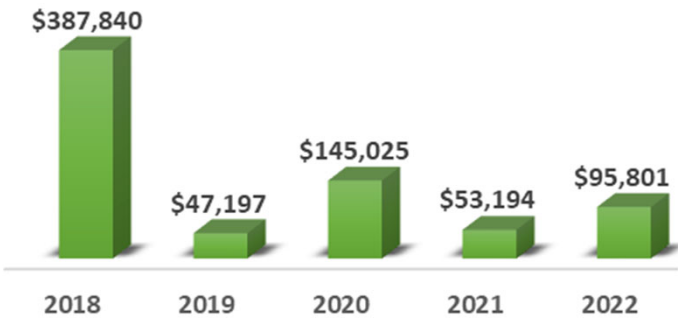

Class of 1973 Historical Data

Class of 1973 Giving Totals

Average: \$145,811
Median: \$95,801

This includes any gift donated within the calendar year.

Class of 1973 Giving Participation

Average: 26%
Median: 25%

This includes anyone from the class who donated within the calendar year.

Previous 50th Reunions Historical Data

Average: \$373,443
Median: \$370,159

This includes any gift donated within the calendar year by that specific class.