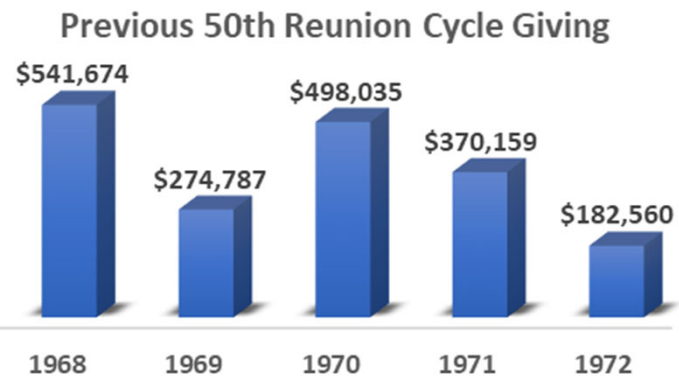

Class of 1973 Historical Data

Class of 1973 Giving Totals

Average: \$145,811
Median: \$95,801

This includes any gift donated within the calendar year.

Class of 1973 Giving Participation

Average: 26%
Median: 25%

This includes anyone from the class who donated within the calendar year.

Previous 50th Reunions Historical Data

Average: \$373,443
Median: \$370,159

This includes any gift donated within the calendar year by that specific class.