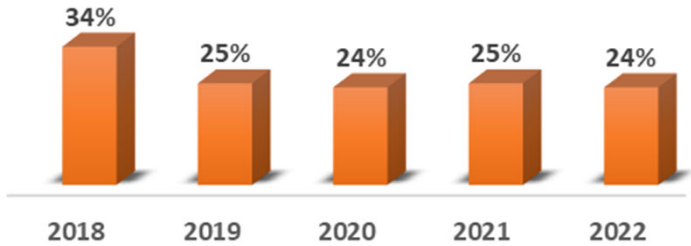

Class of 1973 Historical Data

Class of 1973 Giving Totals

Average: \$145,811
Median: \$95,801

This includes any gift donated within the calendar year.

Class of 1973 Giving Participation

Average: 26%
Median: 25%

This includes anyone from the class who donated within the calendar year.

Previous 50th Reunions Historical Data

Average: \$373,443
Median: \$370,159

This includes any gift donated within the calendar year by that specific class.