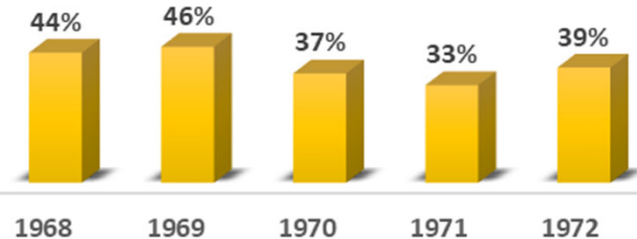

Class of 1973 Historical Data

Class of 1973 Giving Totals

Average: \$145,811
Median: \$95,801

This includes any gift donated within the calendar year.

Class of 1973 Giving Participation

Average: 26%
Median: 25%

This includes anyone from the class who donated within the calendar year.

Previous 50th Reunions Historical Data

Average: \$373,443
Median: \$370,159

This includes any gift donated within the calendar year by that specific class.

Previous 50th Reunion Cycle Participation

Average: 40%
Median: 39%

This includes anyone from the classes above who donated within the calendar year.