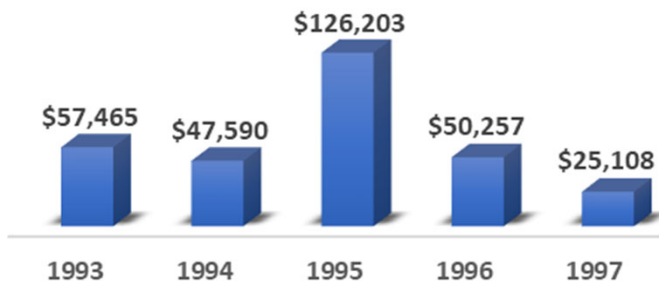

Class of 1998 Historical Data

Average: \$65,335
Median: \$60,476

This includes any gift donated within the calendar year.

Average: 14%
Median: 12%

This includes anyone from the class who donated within the calendar year.

Previous 25th Reunions Historical Data

Previous 25th Reunion Cycle Giving

Average: \$687,153
Median: \$568,283

This includes any gift donated within the calendar year by that specific class.

Previous 25th Reunion Cycle Participation