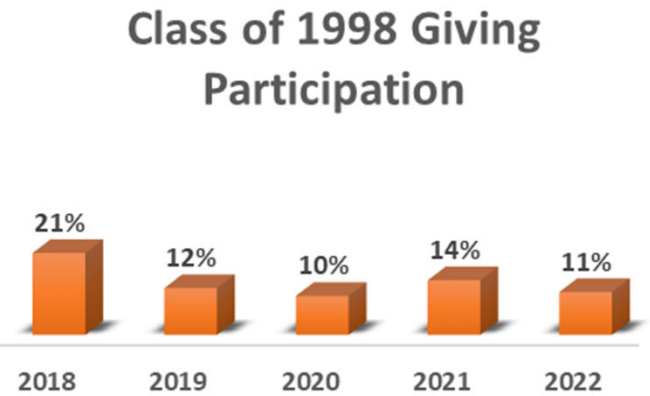

Class of 1998 Historical Data

Average: \$65,335
Median: \$60,476

This includes any gift donated within the calendar year.

Average: 14%
Median: 12%

This includes anyone from the class who donated within the calendar year.

Previous 25th Reunions Historical Data

Previous 25th Reunion Cycle Giving

Average: \$687,153
Median: \$568,283

This includes any gift donated within the calendar year by that specific class.

Previous 25th Reunion Cycle Participation