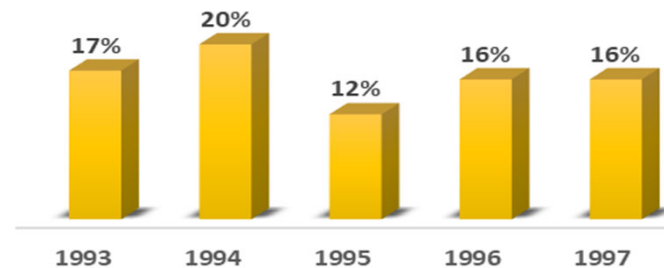

Previous 25th Reunions Historical Data

Previous 25th Reunion Cycle Giving

Average: \$687,153
Median: \$568,283

This includes any gift donated within the calendar year by that specific class.

Previous 25th Reunion Cycle Participation

Average: 16%
Median: 16%

This includes anyone from the classes above who donated within the calendar year.