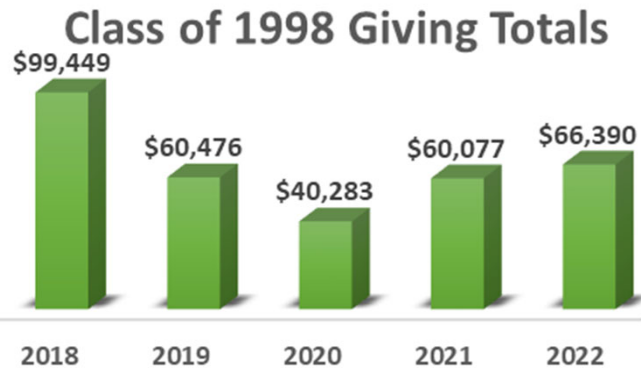

Class of 1998 Historical Data

Average: \$65,335
Median: \$60,476

This includes any gift donated within the calendar year.

Average: 14%
Median: 12%

This includes anyone from the class who donated within the calendar year.

Previous 25th Reunions Historical Data

Previous 25th Reunion Cycle Giving

Average: \$687,153
Median: \$568,283

This includes any gift donated within the calendar year by that specific class.

Previous 25th Reunion Cycle Participation