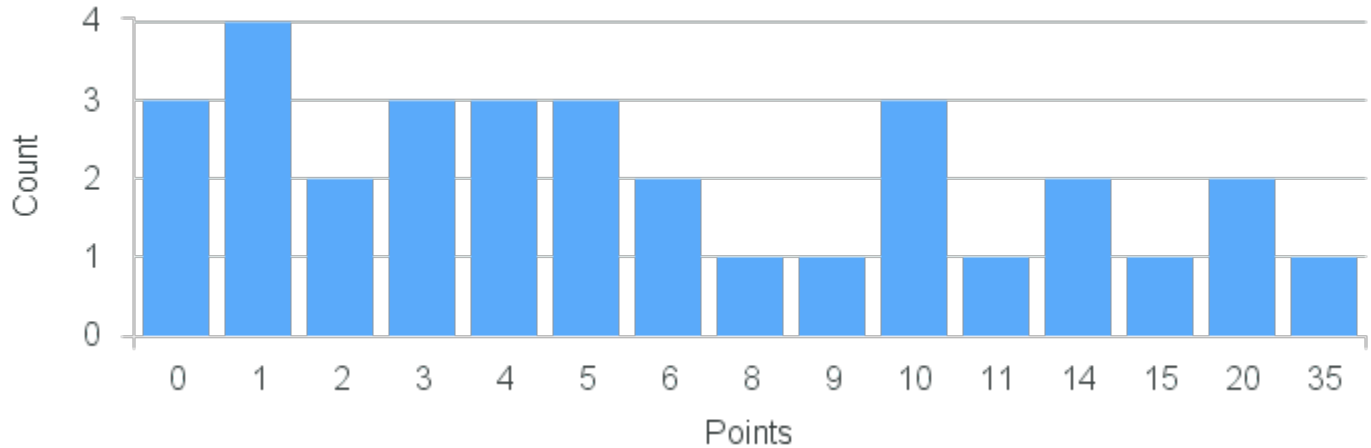

Course Point Distribution for Fall 2022

CRN: 13146

Course ID: SW273 Cross List:
2211

Limit: 25

Art, Power & Resistance

Demand: 32

Waitlisted: 7

Department: Southwest Studies

Min Points: 2

Term	Block(s)	CRN	Course ID	See Also	Course Limit	Course Demand	Count	Points
Fall 2022	2	13146	SW273 2211		25	32	1	35
Fall 2022	2	13146	SW273 2211		25	32	2	20
Fall 2022	2	13146	SW273 2211		25	32	1	15
Fall 2022	2	13146	SW273 2211		25	32	2	14
Fall 2022	2	13146	SW273 2211		25	32	1	11
Fall 2022	2	13146	SW273 2211		25	32	3	10
Fall 2022	2	13146	SW273 2211		25	32	1	9
Fall 2022	2	13146	SW273 2211		25	32	1	8
Fall 2022	2	13146	SW273 2211		25	32	2	6
Fall 2022	2	13146	SW273 2211		25	32	3	5
Fall 2022	2	13146	SW273 2211		25	32	3	4
Fall 2022	2	13146	SW273 2211		25	32	3	3
Fall 2022	2	13146	SW273 2211		25	32	2	2
Fall 2022	2	13146	SW273 2211		25	32	4	1