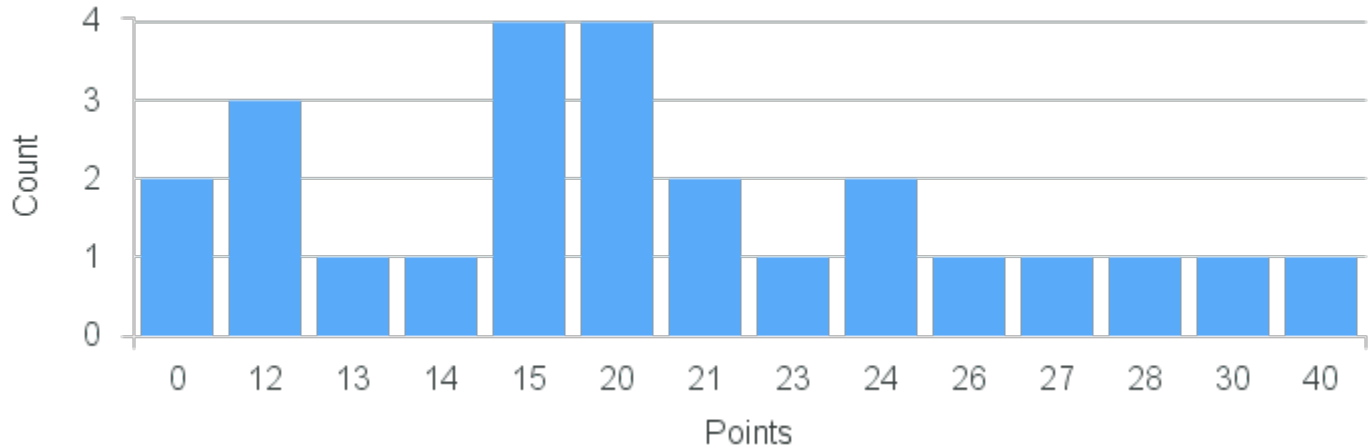

Course Point Distribution for Fall 2022

CRN: 13434

Course ID: SP101 3411 Cross List:

Limit: 18

Elementary Spanish

Demand: 25

Waitlisted: 7

Department: Spanish & Portuguese

Min Points: 15

Term	Block(s)	CRN	Course ID	See Also	Course Limit	Course Demand	Count	Points
Fall 2022	3-4	13434	SP101 3411		18	25	1	40
Fall 2022	3-4	13434	SP101 3411		18	25	1	30
Fall 2022	3-4	13434	SP101 3411		18	25	1	28
Fall 2022	3-4	13434	SP101 3411		18	25	1	27
Fall 2022	3-4	13434	SP101 3411		18	25	1	26
Fall 2022	3-4	13434	SP101 3411		18	25	2	24
Fall 2022	3-4	13434	SP101 3411		18	25	1	23
Fall 2022	3-4	13434	SP101 3411		18	25	2	21
Fall 2022	3-4	13434	SP101 3411		18	25	4	20
Fall 2022	3-4	13434	SP101 3411		18	25	4	15
Fall 2022	3-4	13434	SP101 3411		18	25	1	14
Fall 2022	3-4	13434	SP101 3411		18	25	1	13
Fall 2022	3-4	13434	SP101 3411		18	25	3	12
Fall 2022	3-4	13434	SP101 3411		18	25	2	0