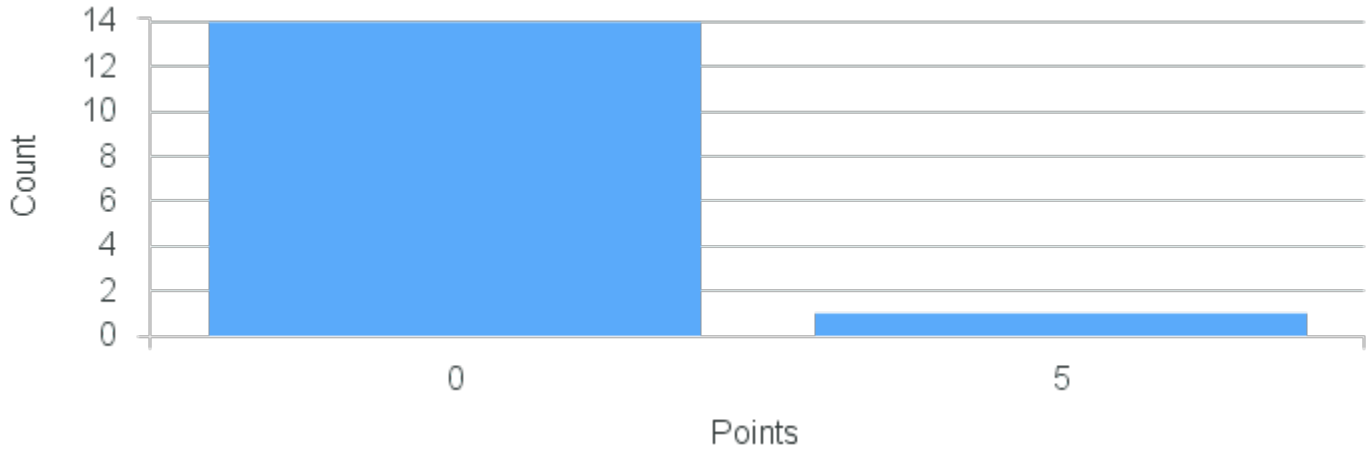

# Course Point Distribution for Fall 2022

CRN: 13233

Course ID: ED110 4411 Cross List:

Limit: 25

Linking Literacy, Language and Linguistics

Demand: 15

Waitlisted: 0

Department: Education