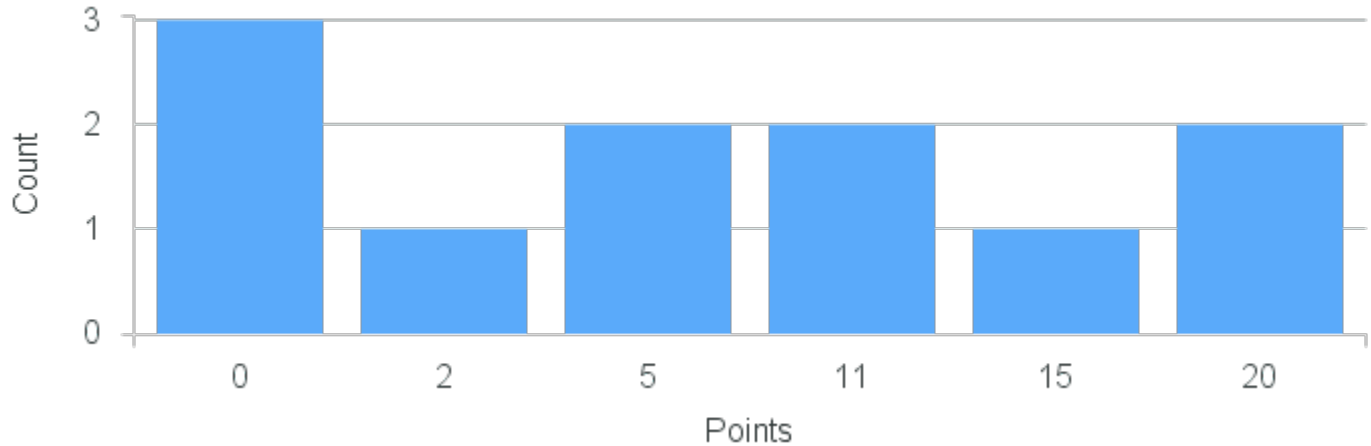

# Course Point Distribution for Fall 2022

CRN: 13048

Course ID: HY324 Cross List:  
3311

Limit: 25

Haunted Landscapes: History, Memory, and the Built Environment

Demand: 11

Waitlisted: 0

Department: History