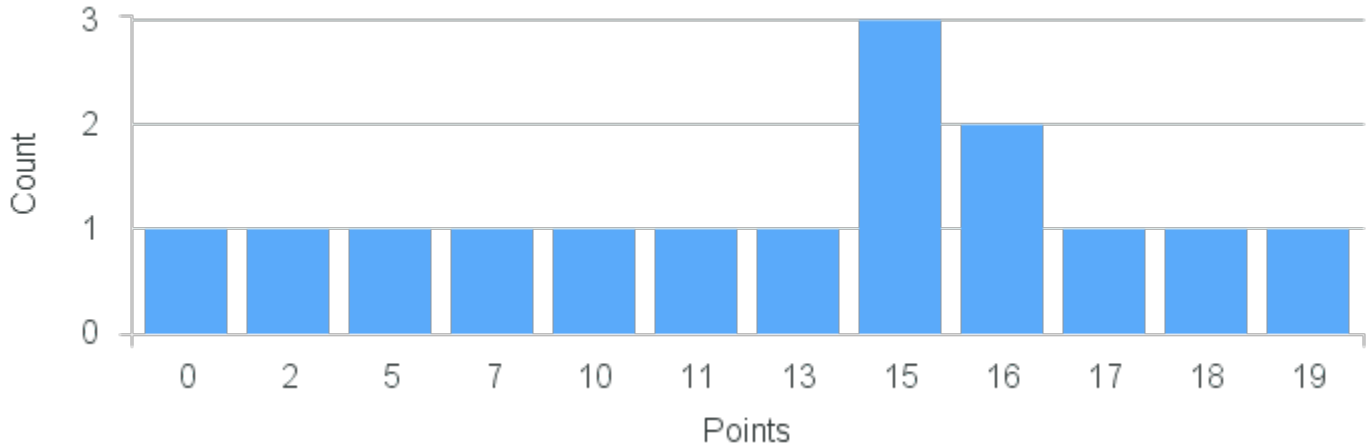

# Course Point Distribution for Fall 2022

CRN: 13324

Course ID: EV309 3311 Cross List:

Limit: 25

Population dynamics of wild, harvested, and endangered species

Demand: 15

Waitlisted: 0

Department: Environmental Science