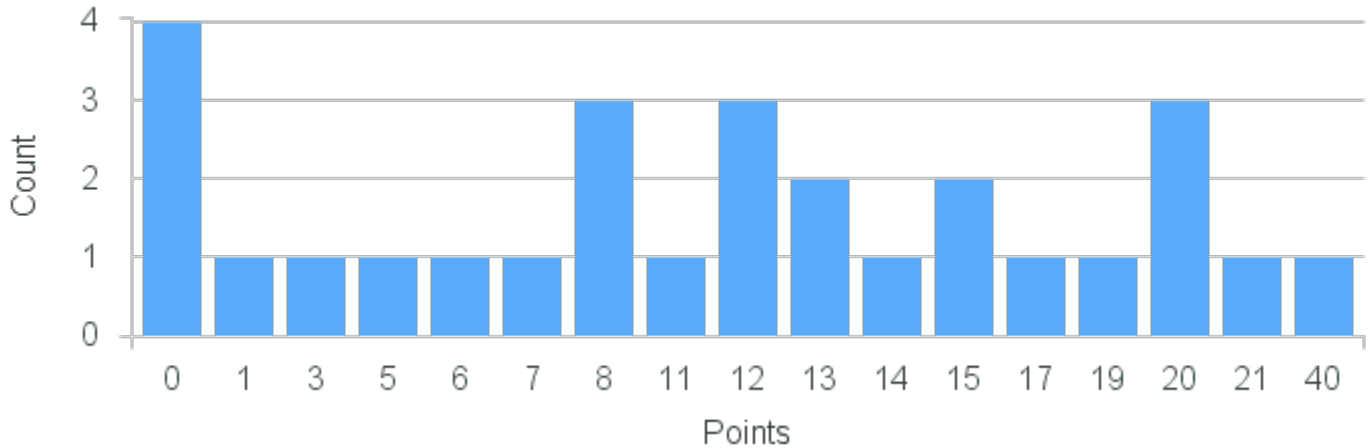

Course Point Distribution for Fall 2022

CRN: 13722

Course ID: BU310 Cross List:
3311

Limit: 25

Society, Business, and Economics

Demand: 28

Waitlisted: 3

Department: Economics & Business

Min Points: 0

Term	Block(s)	CRN	Course ID	See Also	Course Limit	Course Demand	Count	Points
Fall 2022	3	13722	BU310 3311		25	28	1	40
Fall 2022	3	13722	BU310 3311		25	28	1	21
Fall 2022	3	13722	BU310 3311		25	28	3	20
Fall 2022	3	13722	BU310 3311		25	28	1	19
Fall 2022	3	13722	BU310 3311		25	28	1	17
Fall 2022	3	13722	BU310 3311		25	28	2	15
Fall 2022	3	13722	BU310 3311		25	28	1	14
Fall 2022	3	13722	BU310 3311		25	28	2	13
Fall 2022	3	13722	BU310 3311		25	28	3	12
Fall 2022	3	13722	BU310 3311		25	28	1	11
Fall 2022	3	13722	BU310 3311		25	28	3	8
Fall 2022	3	13722	BU310 3311		25	28	1	7
Fall 2022	3	13722	BU310 3311		25	28	1	6
Fall 2022	3	13722	BU310 3311		25	28	1	5