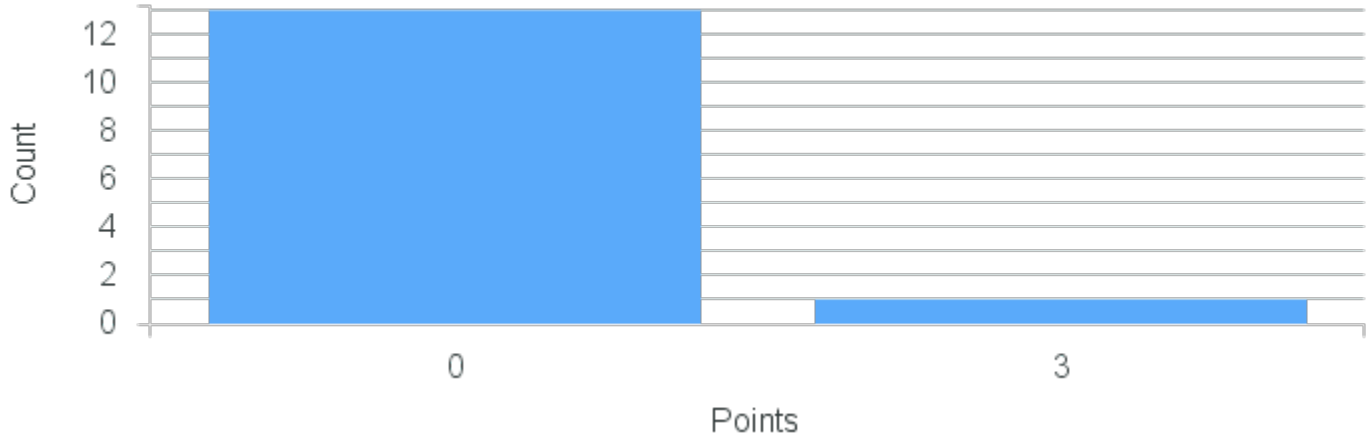

# Course Point Distribution for Fall 2022

CRN: 13509

Course ID: EN280 1111 Cross List: CO121 1111

Limit: 16

Topics in Literature: Greek Landscapes and Seascapes

Demand: 14

Waitlisted: 0

Department: English