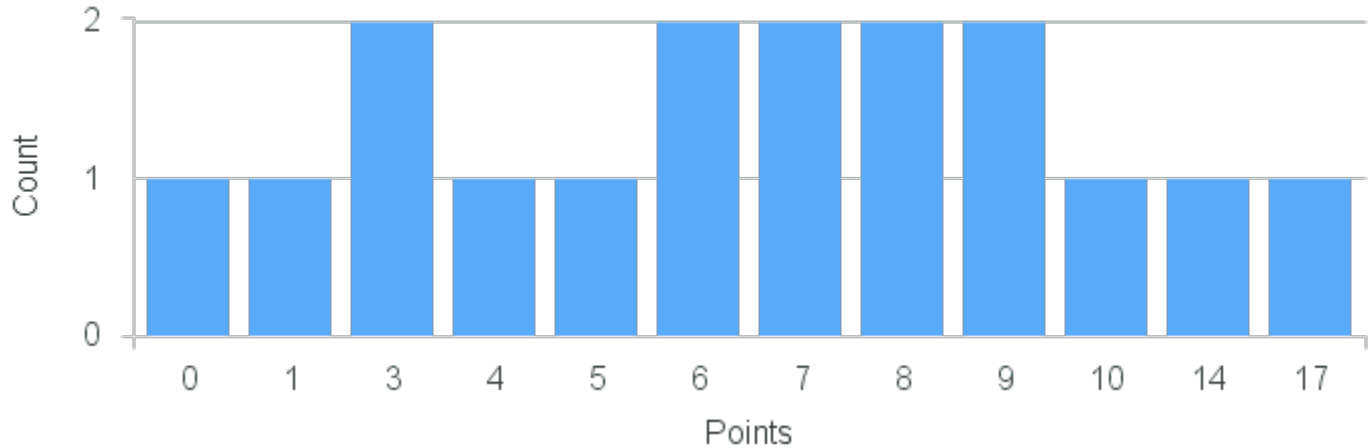

Course Point Distribution for Fall 2022

CRN: 13305

Course ID: HY253
3311

Cross List: RM200 3321,PA250 3321

Limit: 25

History of Modern South Asia

Demand: 17

Waitlisted: 0

Department: History

Term	Block(s)	CRN	Course ID	See Also	Course Limit	Course Demand	Count	Points
Fall 2022	3	13305	HY253 3311	RM200 3321,PA250 3321	25	17	1	17
Fall 2022	3	13305	HY253 3311	RM200 3321,PA250 3321	25	17	1	14
Fall 2022	3	13305	HY253 3311	RM200 3321,PA250 3321	25	17	1	10
Fall 2022	3	13305	HY253 3311	RM200 3321,PA250 3321	25	17	2	9
Fall 2022	3	13305	HY253 3311	RM200 3321,PA250 3321	25	17	2	8
Fall 2022	3	13305	HY253 3311	RM200 3321,PA250 3321	25	17	2	7
Fall 2022	3	13305	HY253 3311	RM200 3321,PA250 3321	25	17	2	6
Fall 2022	3	13305	HY253 3311	RM200 3321,PA250 3321	25	17	1	5
Fall 2022	3	13305	HY253 3311	RM200 3321,PA250 3321	25	17	1	4
Fall 2022	3	13305	HY253 3311	RM200 3321,PA250 3321	25	17	2	3
Fall 2022	3	13305	HY253 3311	RM200 3321,PA250 3321	25	17	1	1
Fall 2022	3	13305	HY253 3311	RM200 3321,PA250 3321	25	17	1	0