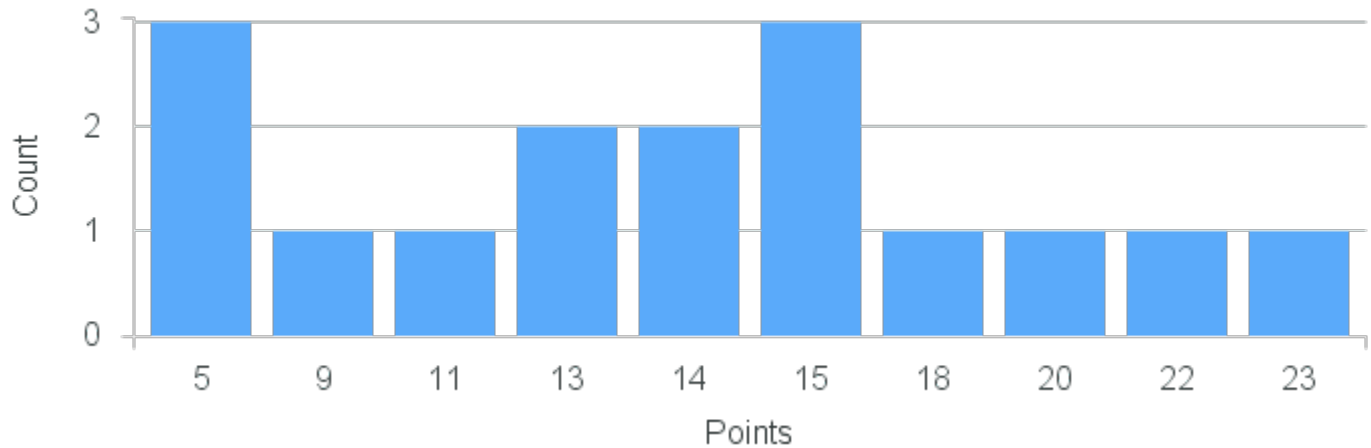

Course Point Distribution for Fall 2022

CRN: 13713

Course ID: PC261 Cross List:
4411

Limit: 12

Electronics I

Demand: 16

Waitlisted: 4

Department: Physics

Min Points: 11

Term	Block(s)	CRN	Course ID	See Also	Course Limit	Course Demand	Count	Points
Fall 2022	4	13713	PC261 4411		12	16	1	23
Fall 2022	4	13713	PC261 4411		12	16	1	22
Fall 2022	4	13713	PC261 4411		12	16	1	20
Fall 2022	4	13713	PC261 4411		12	16	1	18
Fall 2022	4	13713	PC261 4411		12	16	3	15
Fall 2022	4	13713	PC261 4411		12	16	2	14
Fall 2022	4	13713	PC261 4411		12	16	2	13
Fall 2022	4	13713	PC261 4411		12	16	1	11
Fall 2022	4	13713	PC261 4411		12	16	1	9
Fall 2022	4	13713	PC261 4411		12	16	3	5