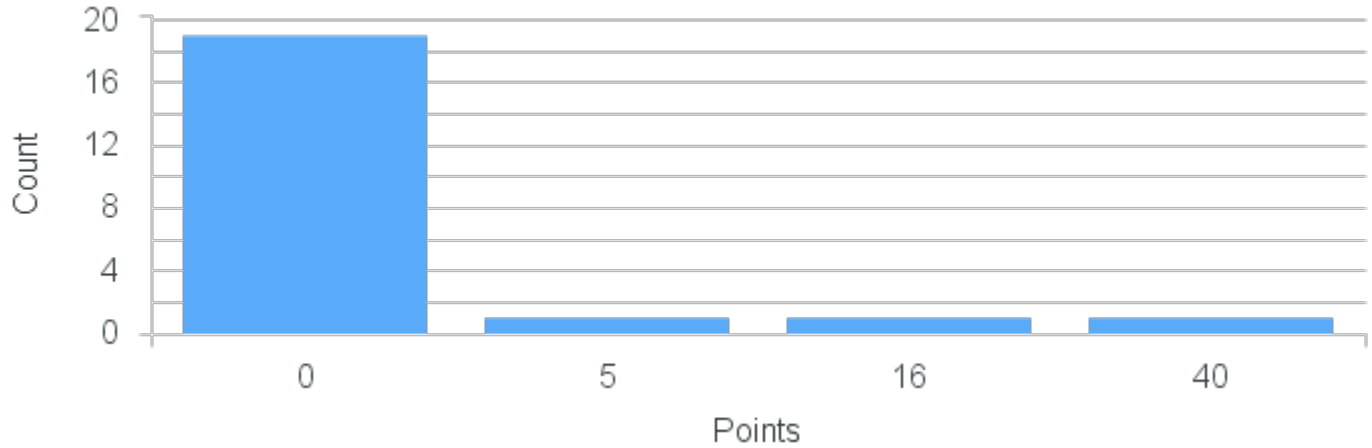

Course Point Distribution for Fall 2022

CRN: 13511

Course ID: EN330 2211 Cross List: CO300 2211

Limit: 25

Advanced Topics in Literature and Environment: Greek Myth and Environment

Demand: 22

Waitlisted: 0

Department: English

Term	Block(s)	CRN	Course ID	See Also	Course Limit	Course Demand	Count	Points
Fall 2022	2	13511	EN330 2211	CO300 2211	25	22	1	40
Fall 2022	2	13511	EN330 2211	CO300 2211	25	22	1	16
Fall 2022	2	13511	EN330 2211	CO300 2211	25	22	1	5
Fall 2022	2	13511	EN330 2211	CO300 2211	25	22	19	0