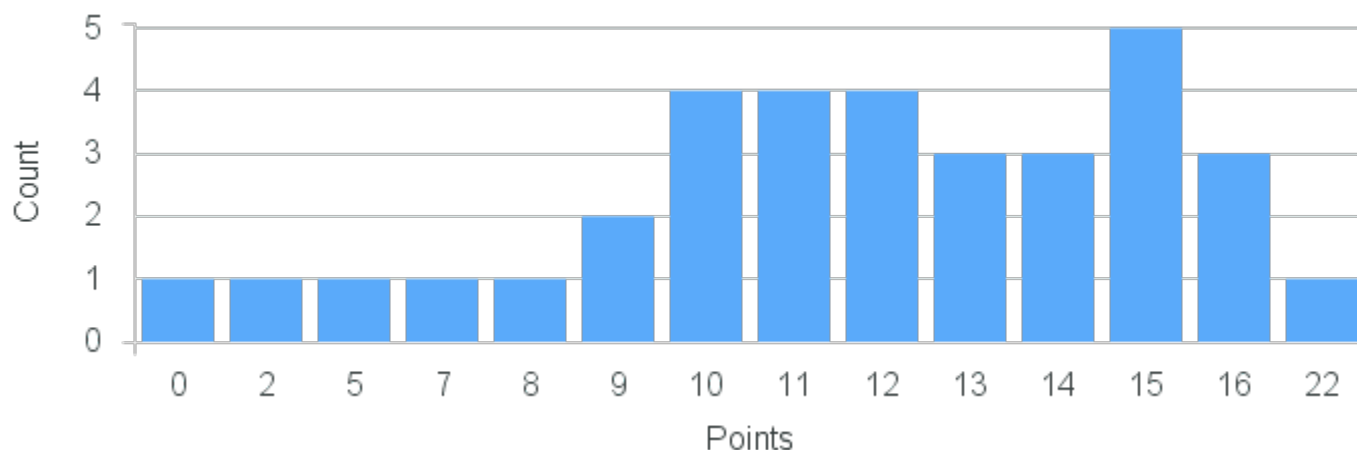

Course Point Distribution for Fall 2022

CRN: 13109

Course ID: MB131 1111 Cross List:

Limit: 24

Introduction to Molecular and Cellular Biology

Demand: 34

Waitlisted: 10

Department: Molecular Biology

Min Points: 10

Term	Block(s)	CRN	Course ID	See Also	Course Limit	Course Demand	Count	Points
Fall 2022	1	13109	MB131 1111		24	34	1	22
Fall 2022	1	13109	MB131 1111		24	34	3	16
Fall 2022	1	13109	MB131 1111		24	34	5	15
Fall 2022	1	13109	MB131 1111		24	34	3	14
Fall 2022	1	13109	MB131 1111		24	34	3	13
Fall 2022	1	13109	MB131 1111		24	34	4	12
Fall 2022	1	13109	MB131 1111		24	34	4	11
Fall 2022	1	13109	MB131 1111		24	34	4	10
Fall 2022	1	13109	MB131 1111		24	34	2	9
Fall 2022	1	13109	MB131 1111		24	34	1	8
Fall 2022	1	13109	MB131 1111		24	34	1	7
Fall 2022	1	13109	MB131 1111		24	34	1	5
Fall 2022	1	13109	MB131 1111		24	34	1	2
Fall 2022	1	13109	MB131 1111		24	34	1	0