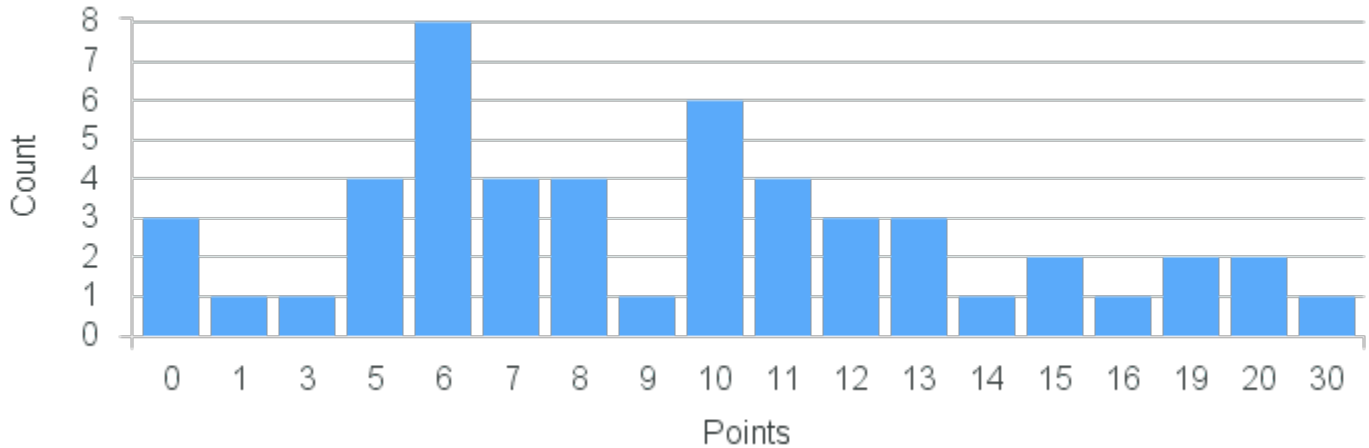

Course Point Distribution for Fall 2022

CRN: 13152

Course ID: DA125 2211 Cross List:

Limit: 25

The Body in Motion

Demand: 51

Waitlisted: 26

Department: Theatre and Dance

Min Points: 10

Term	Block(s)	CRN	Course ID	See Also	Course Limit	Course Demand	Count	Points
Fall 2022	2	13152	DA125 2211		25	51	1	30
Fall 2022	2	13152	DA125 2211		25	51	2	20
Fall 2022	2	13152	DA125 2211		25	51	2	19
Fall 2022	2	13152	DA125 2211		25	51	1	16
Fall 2022	2	13152	DA125 2211		25	51	2	15
Fall 2022	2	13152	DA125 2211		25	51	1	14
Fall 2022	2	13152	DA125 2211		25	51	3	13
Fall 2022	2	13152	DA125 2211		25	51	3	12
Fall 2022	2	13152	DA125 2211		25	51	4	11
Fall 2022	2	13152	DA125 2211		25	51	6	10
Fall 2022	2	13152	DA125 2211		25	51	1	9
Fall 2022	2	13152	DA125 2211		25	51	4	8
Fall 2022	2	13152	DA125 2211		25	51	4	7
Fall 2022	2	13152	DA125 2211		25	51	8	6