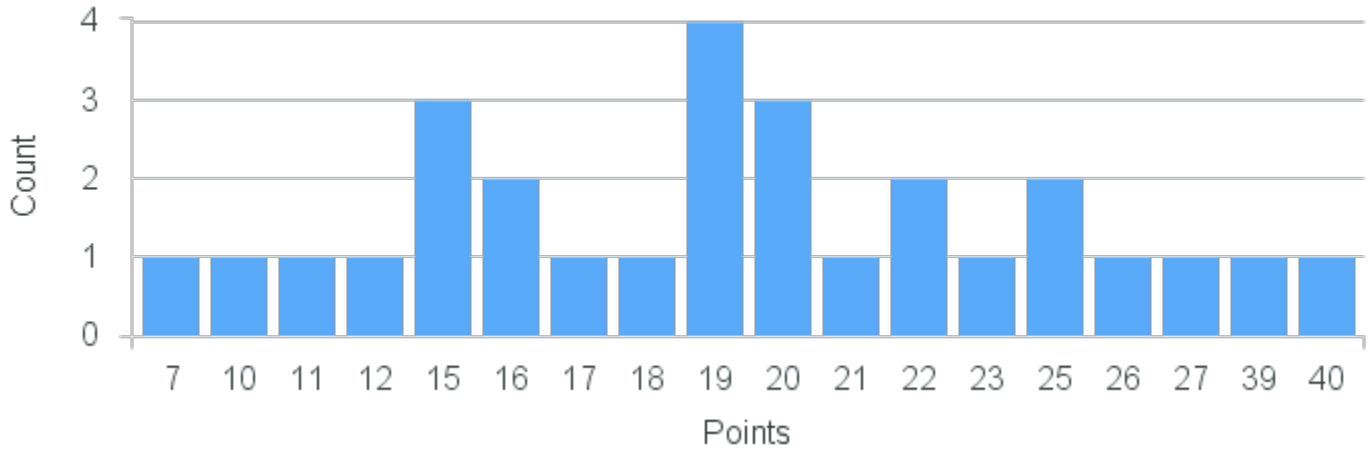

Course Point Distribution for Fall 2022

CRN: 13033

Course ID: HK204 4411 Cross List:

Limit: 20

Introduction to Human Anatomy

Demand: 28

Waitlisted: 8

Department: Human Biology and Kinesiology

Min Points: 16

Term	Block(s)	CRN	Course ID	See Also	Course Limit	Course Demand	Count	Points
Fall 2022	4	13033	HK204 4411		20	28	1	40
Fall 2022	4	13033	HK204 4411		20	28	1	39
Fall 2022	4	13033	HK204 4411		20	28	1	27
Fall 2022	4	13033	HK204 4411		20	28	1	26
Fall 2022	4	13033	HK204 4411		20	28	2	25
Fall 2022	4	13033	HK204 4411		20	28	1	23
Fall 2022	4	13033	HK204 4411		20	28	2	22
Fall 2022	4	13033	HK204 4411		20	28	1	21
Fall 2022	4	13033	HK204 4411		20	28	3	20
Fall 2022	4	13033	HK204 4411		20	28	4	19
Fall 2022	4	13033	HK204 4411		20	28	1	18
Fall 2022	4	13033	HK204 4411		20	28	1	17
Fall 2022	4	13033	HK204 4411		20	28	2	16