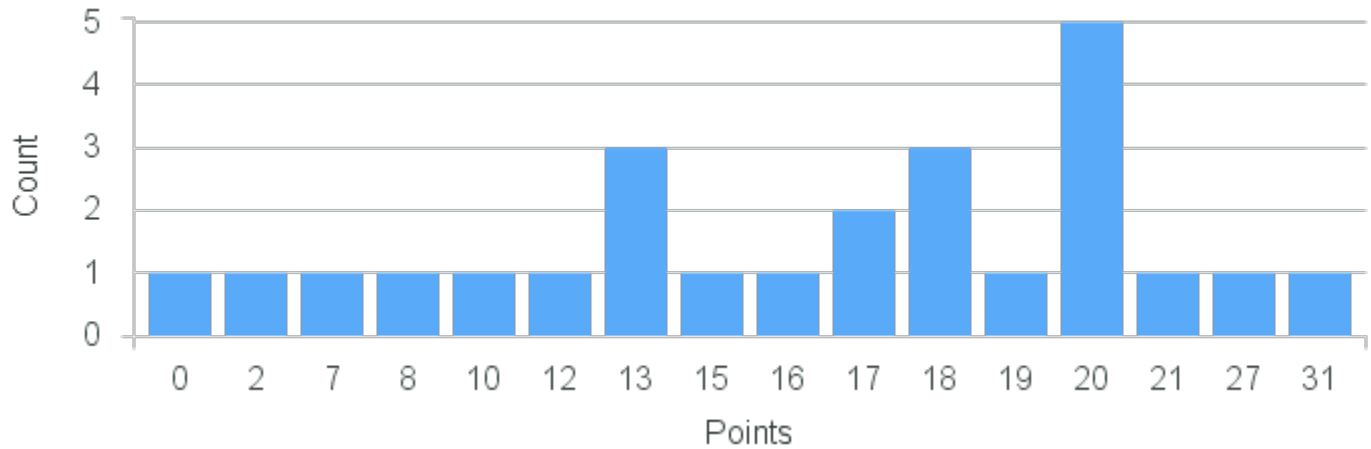

Course Point Distribution for Fall 2022

CRN: 13032

Course ID: HK304 2211 Cross List:

Limit: 24

Advanced Human Anatomy

Demand: 25

Waitlisted: 1

Department: Human Biology and Kinesiology

Min Points: 2

Term	Block(s)	CRN	Course ID	See Also	Course Limit	Course Demand	Count	Points
Fall 2022	2	13032	HK304 2211		24	25	1	31
Fall 2022	2	13032	HK304 2211		24	25	1	27
Fall 2022	2	13032	HK304 2211		24	25	1	21
Fall 2022	2	13032	HK304 2211		24	25	5	20
Fall 2022	2	13032	HK304 2211		24	25	1	19
Fall 2022	2	13032	HK304 2211		24	25	3	18
Fall 2022	2	13032	HK304 2211		24	25	2	17
Fall 2022	2	13032	HK304 2211		24	25	1	16
Fall 2022	2	13032	HK304 2211		24	25	1	15
Fall 2022	2	13032	HK304 2211		24	25	3	13
Fall 2022	2	13032	HK304 2211		24	25	1	12
Fall 2022	2	13032	HK304 2211		24	25	1	10
Fall 2022	2	13032	HK304 2211		24	25	1	8