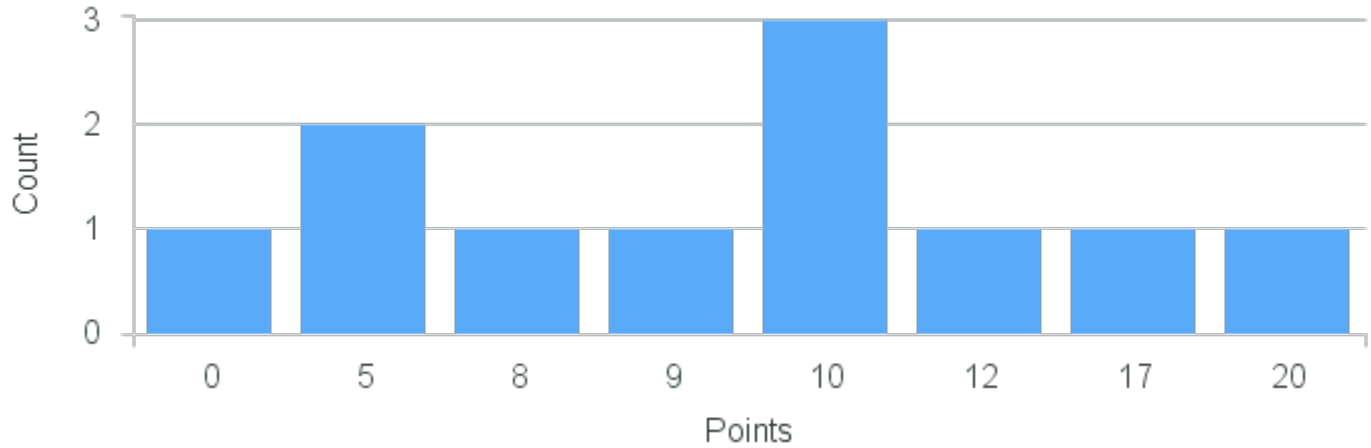

Course Point Distribution for Fall 2022

CRN: 13611

Course ID: EC377 2211 Cross List:

Limit: 25

Economics of International Finance

Demand: 11

Waitlisted: 0

Department: Economics & Business

Term	Block(s)	CRN	Course ID	See Also	Course Limit	Course Demand	Count	Points
Fall 2022	2	13611	EC377 2211		25	11	1	20
Fall 2022	2	13611	EC377 2211		25	11	1	17
Fall 2022	2	13611	EC377 2211		25	11	1	12
Fall 2022	2	13611	EC377 2211		25	11	3	10
Fall 2022	2	13611	EC377 2211		25	11	1	9
Fall 2022	2	13611	EC377 2211		25	11	1	8
Fall 2022	2	13611	EC377 2211		25	11	2	5
Fall 2022	2	13611	EC377 2211		25	11	1	0