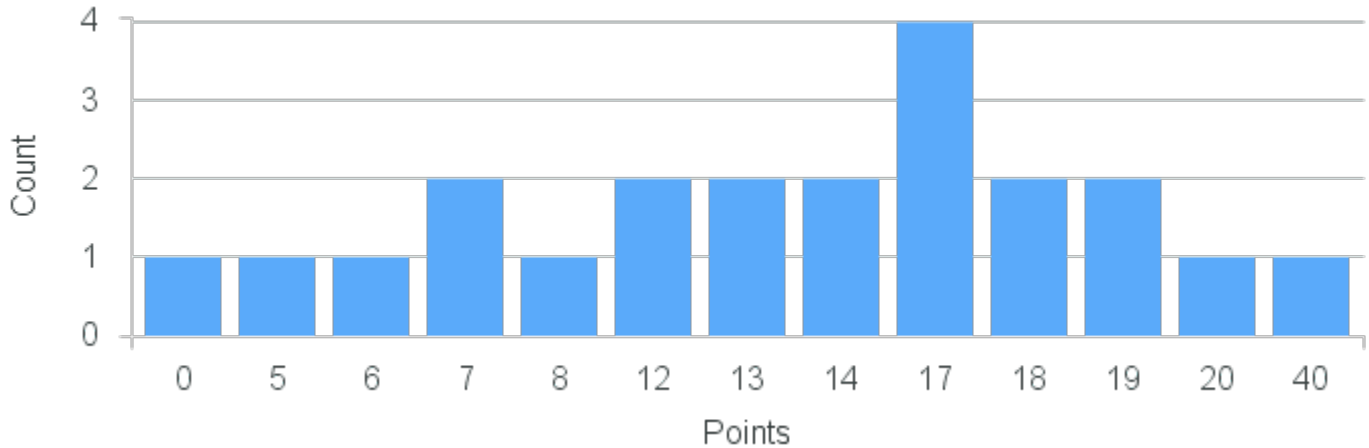

# Course Point Distribution for Fall 2022

CRN: 13309

Course ID: EV128 Cross List:  
1121

Limit: 25

Introduction to Global Climate Change

Demand: 22

Waitlisted: 0

Department: Environmental Science