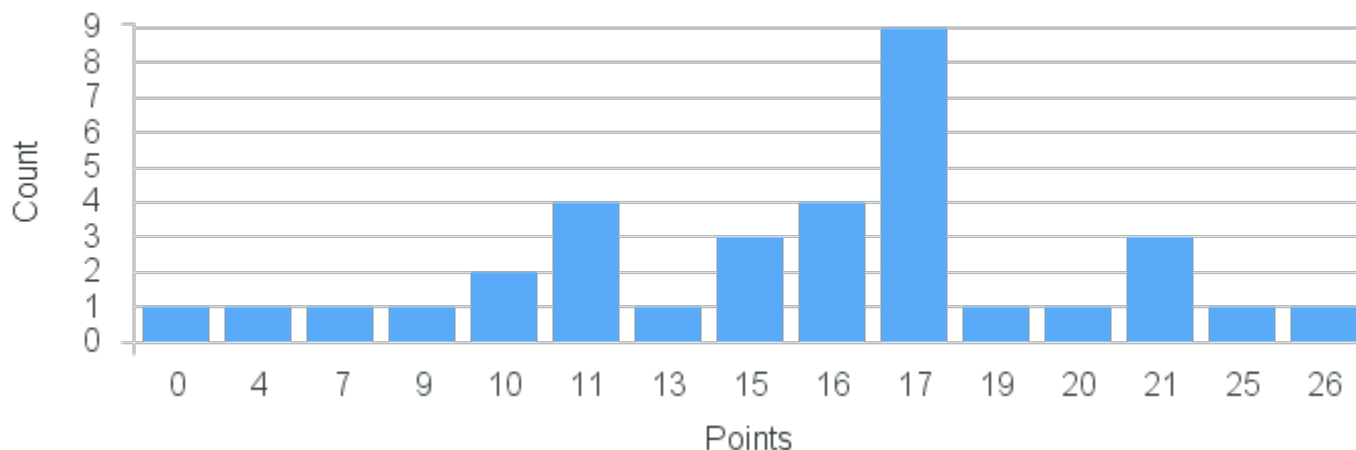

Course Point Distribution for Fall 2022

CRN: 13075

Course ID: CH250 3311 Cross List:

Limit: 24

Structures of Organic Molecules

Demand: 34

Waitlisted: 10

Department: Chemistry & Biochemistry

Min Points: 13

Term	Block(s)	CRN	Course ID	See Also	Course Limit	Course Demand	Count	Points
Fall 2022	3	13075	CH250 3311		24	34	1	26
Fall 2022	3	13075	CH250 3311		24	34	1	25
Fall 2022	3	13075	CH250 3311		24	34	3	21
Fall 2022	3	13075	CH250 3311		24	34	1	20
Fall 2022	3	13075	CH250 3311		24	34	1	19
Fall 2022	3	13075	CH250 3311		24	34	9	17
Fall 2022	3	13075	CH250 3311		24	34	4	16
Fall 2022	3	13075	CH250 3311		24	34	3	15
Fall 2022	3	13075	CH250 3311		24	34	1	13
Fall 2022	3	13075	CH250 3311		24	34	4	11
Fall 2022	3	13075	CH250 3311		24	34	2	10
Fall 2022	3	13075	CH250 3311		24	34	1	9
Fall 2022	3	13075	CH250 3311		24	34	1	7