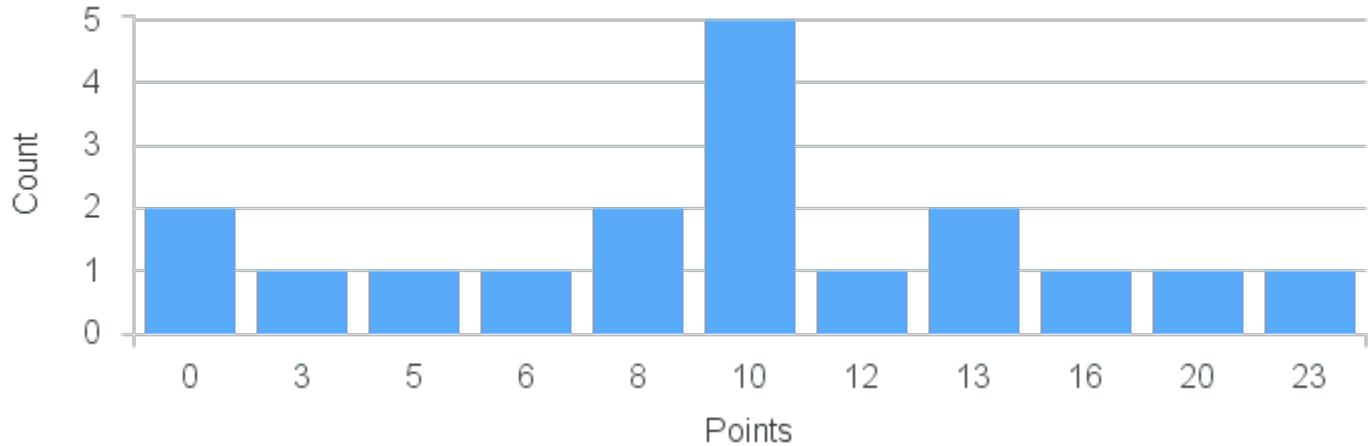

# Course Point Distribution for Fall 2022

CRN: 13373

Course ID: PH140 3311 Cross List:

Limit: 25

Ethics

Demand: 18

Waitlisted: 0

Department: Philosophy