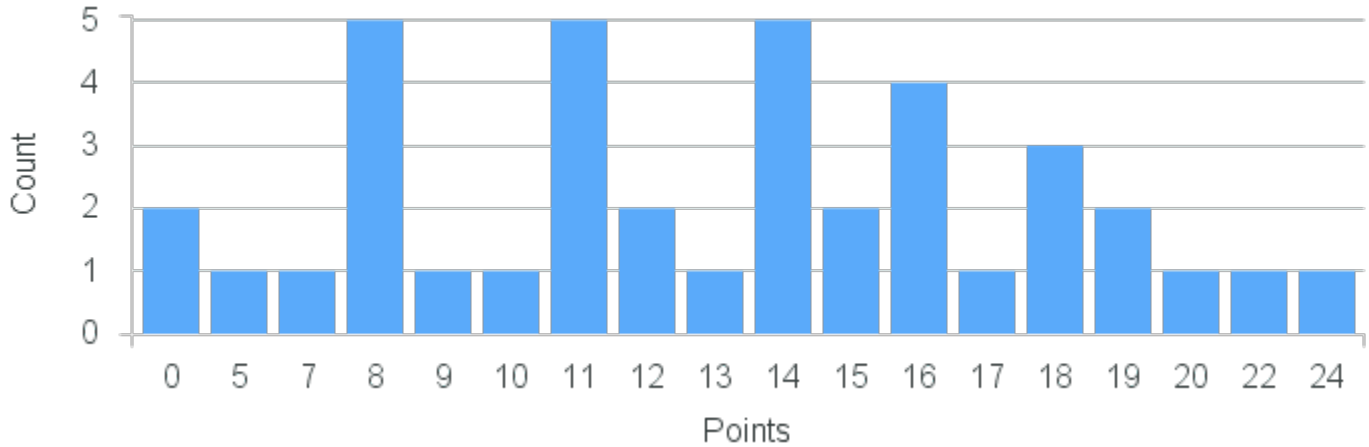

# Course Point Distribution for Fall 2022

CRN: 13183

Course ID: MA117 Cross List:  
4411

Limit: 25

Probability & Statistics

Demand: 39  
Waitlisted: 14

Department: Mathematics & Computer  
Science

Min Points: 11