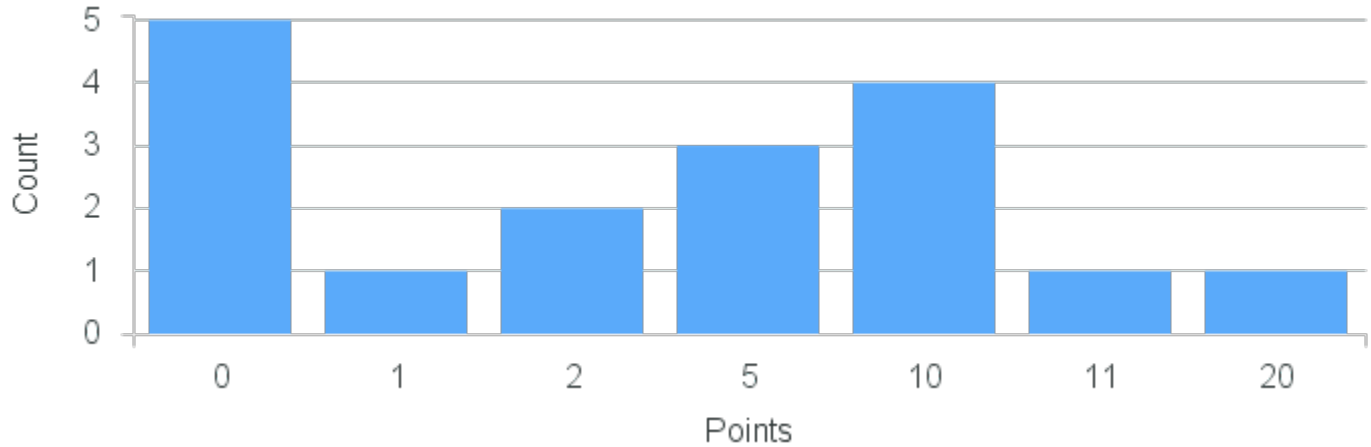

Course Point Distribution for Fall 2022

CRN: 13097

Course ID: FM301 2211 Cross List:

Limit: 25

Advanced Theory and Research Methods

Demand: 17

Waitlisted: 0

Department: Film and New Media Studies

Term	Block(s)	CRN	Course ID	See Also	Course Limit	Course Demand	Count	Points
Fall 2022	2	13097	FM301 2211		25	17	1	20
Fall 2022	2	13097	FM301 2211		25	17	1	11
Fall 2022	2	13097	FM301 2211		25	17	4	10
Fall 2022	2	13097	FM301 2211		25	17	3	5
Fall 2022	2	13097	FM301 2211		25	17	2	2
Fall 2022	2	13097	FM301 2211		25	17	1	1
Fall 2022	2	13097	FM301 2211		25	17	5	0