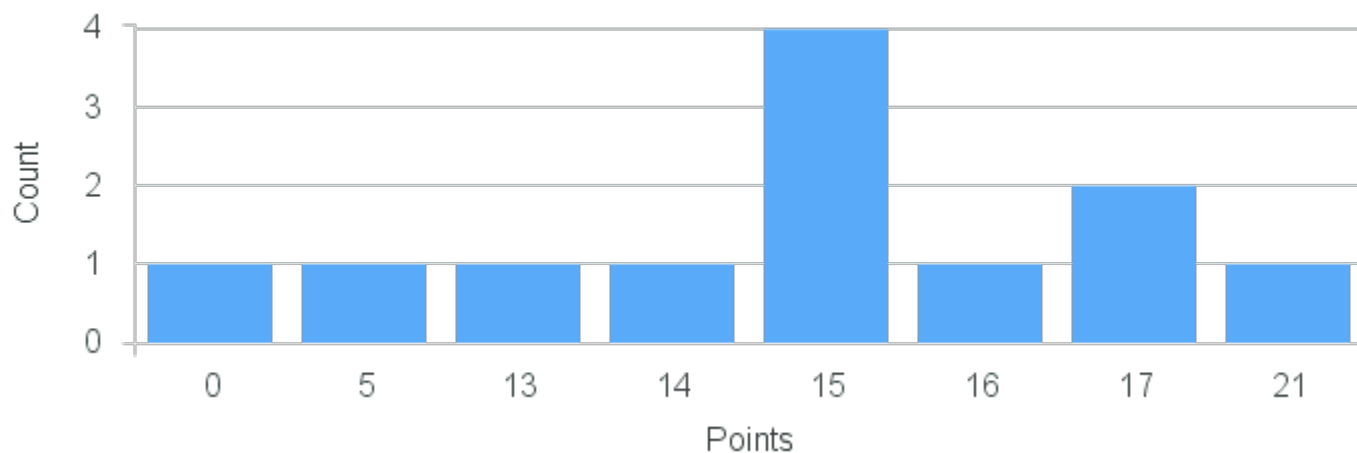

# Course Point Distribution for Fall 2022

CRN: 13129

Course ID: MB131 4411 Cross List:

Limit: 24

Introduction to Molecular and Cellular Biology

Demand: 12

Waitlisted: 0

Department: Molecular Biology