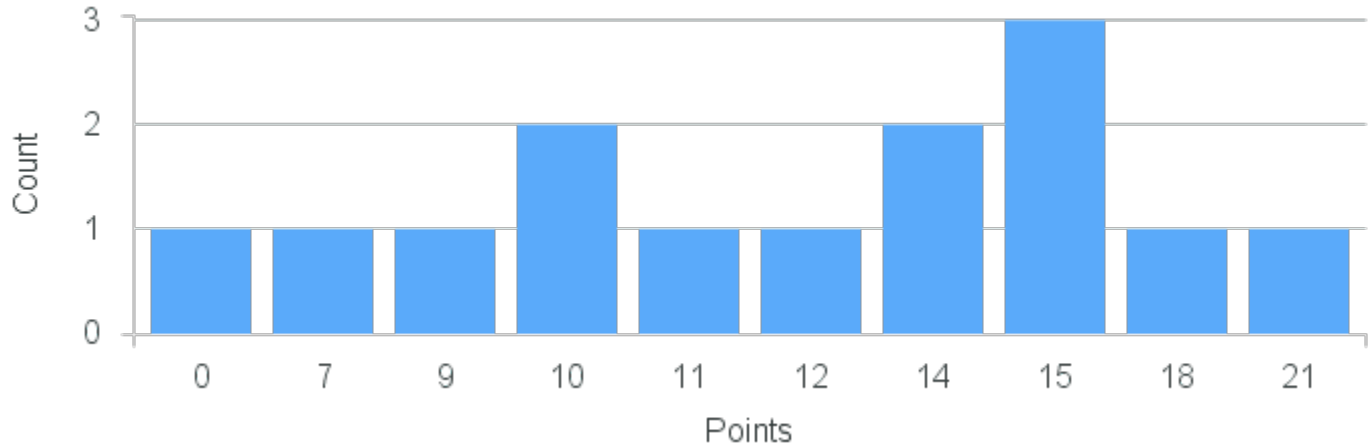

Course Point Distribution for Fall 2022

CRN: 13396

Course ID: PS236 3311 Cross List:

Limit: 25

Introduction to Comparative Politics

Demand: 14

Waitlisted: 0

Department: Political Science

Term	Block(s)	CRN	Course ID	See Also	Course Limit	Course Demand	Count	Points
Fall 2022	3	13396	PS236 3311		25	14	1	21
Fall 2022	3	13396	PS236 3311		25	14	1	18
Fall 2022	3	13396	PS236 3311		25	14	3	15
Fall 2022	3	13396	PS236 3311		25	14	2	14
Fall 2022	3	13396	PS236 3311		25	14	1	12
Fall 2022	3	13396	PS236 3311		25	14	1	11
Fall 2022	3	13396	PS236 3311		25	14	2	10
Fall 2022	3	13396	PS236 3311		25	14	1	9
Fall 2022	3	13396	PS236 3311		25	14	1	7
Fall 2022	3	13396	PS236 3311		25	14	1	0