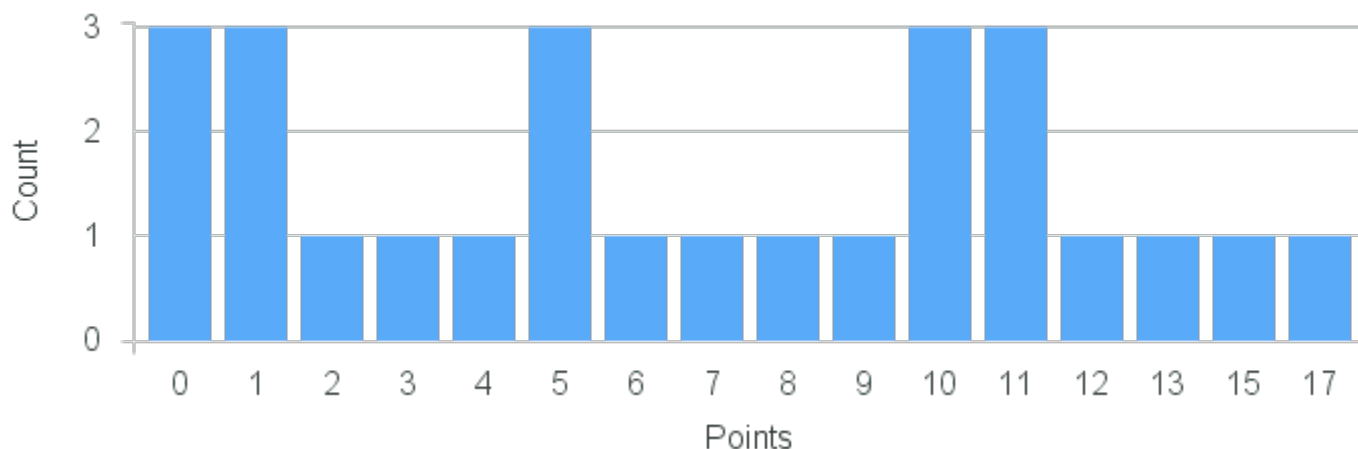

Course Point Distribution for Fall 2022

CRN: 13699

Course ID: PC241
1111

Cross List:

Limit: 32

Physics for the Physical Sciences I: Mechanics

Demand: 26

Waitlisted: 0

Department: Physics

Term	Block(s)	CRN	Course ID	See Also	Course Limit	Course Demand	Count	Points
Fall 2022	1	13699	PC241 1111		32	26	1	17
Fall 2022	1	13699	PC241 1111		32	26	1	15
Fall 2022	1	13699	PC241 1111		32	26	1	13
Fall 2022	1	13699	PC241 1111		32	26	1	12
Fall 2022	1	13699	PC241 1111		32	26	3	11
Fall 2022	1	13699	PC241 1111		32	26	3	10
Fall 2022	1	13699	PC241 1111		32	26	1	9
Fall 2022	1	13699	PC241 1111		32	26	1	8
Fall 2022	1	13699	PC241 1111		32	26	1	7
Fall 2022	1	13699	PC241 1111		32	26	1	6
Fall 2022	1	13699	PC241 1111		32	26	3	5
Fall 2022	1	13699	PC241 1111		32	26	1	4
Fall 2022	1	13699	PC241 1111		32	26	1	3
Fall 2022	1	13699	PC241 1111		32	26	1	2