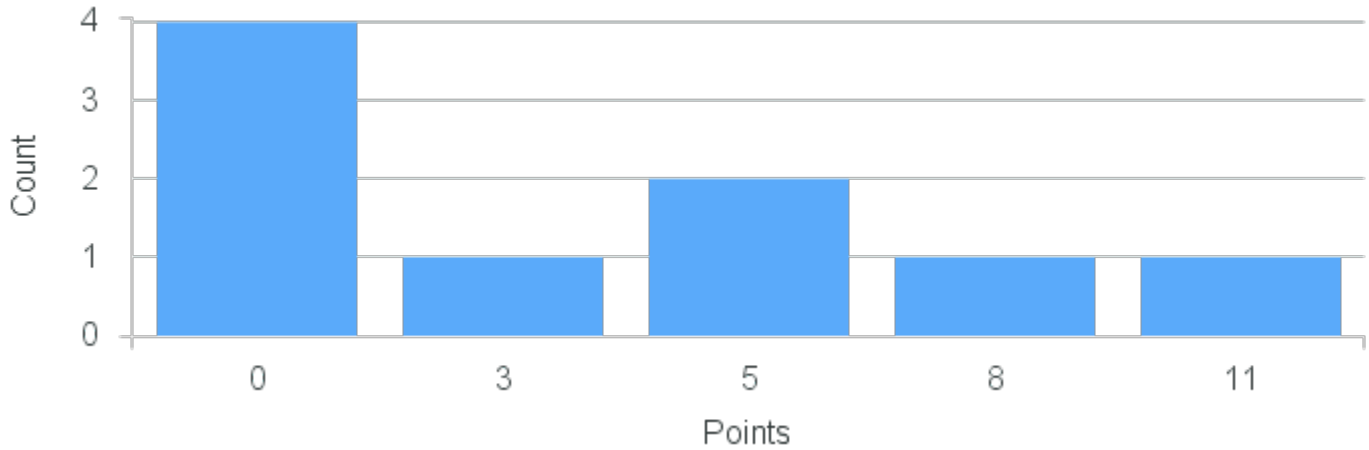

# Course Point Distribution for Fall 2022

CRN: 13636

Course ID: ED250 4411 Cross List:

Limit: 25

Topics in Education: Science, Technology, Engineering, and Math Education

Demand: 9

Waitlisted: 0

Department: Education