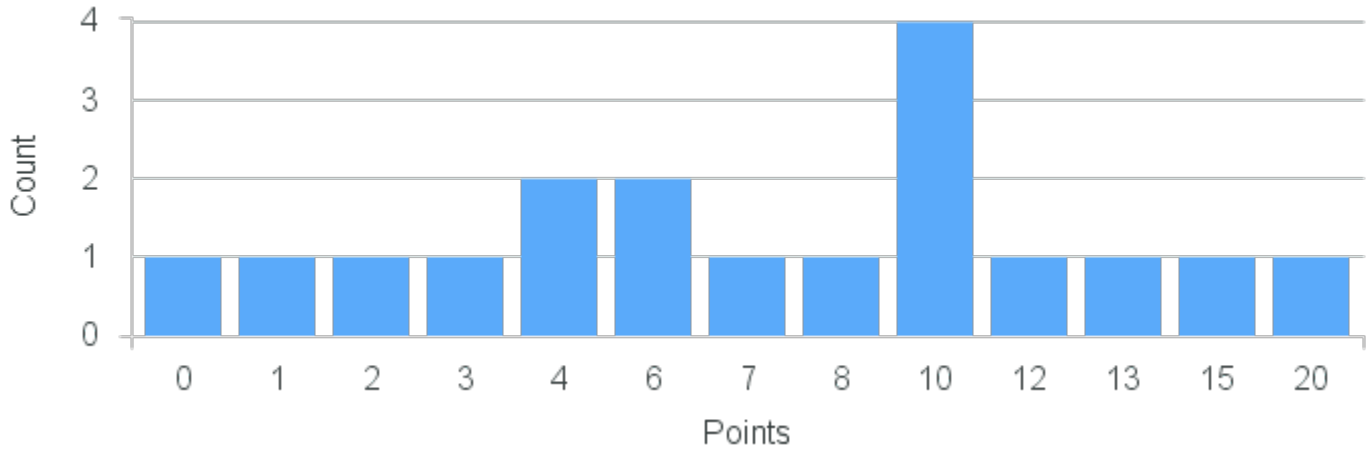

# Course Point Distribution for Fall 2022

CRN: 13559

Course ID: EN251 4411 Cross List:

Limit: 25

Literature by Native American Writers

Demand: 18

Waitlisted: 0

Department: English