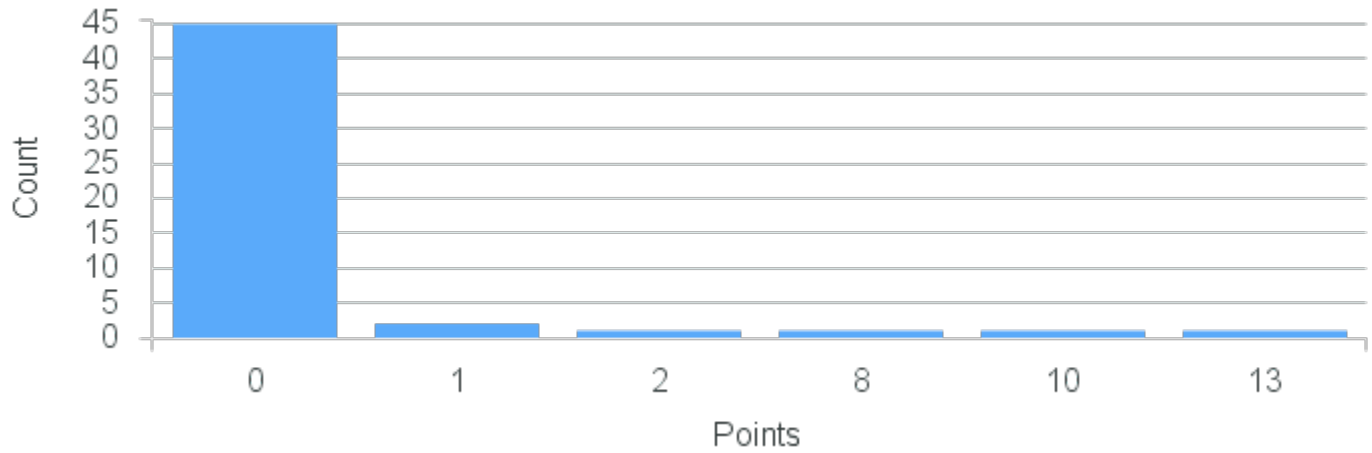

# Course Point Distribution for Fall 2022

CRN: 13758

Course ID: GS391 2211 Cross List:

Limit: 99

Senior Thesis/Ind. Study Course

Demand: 51

Waitlisted: 0

Department: Non-Departmental Studies