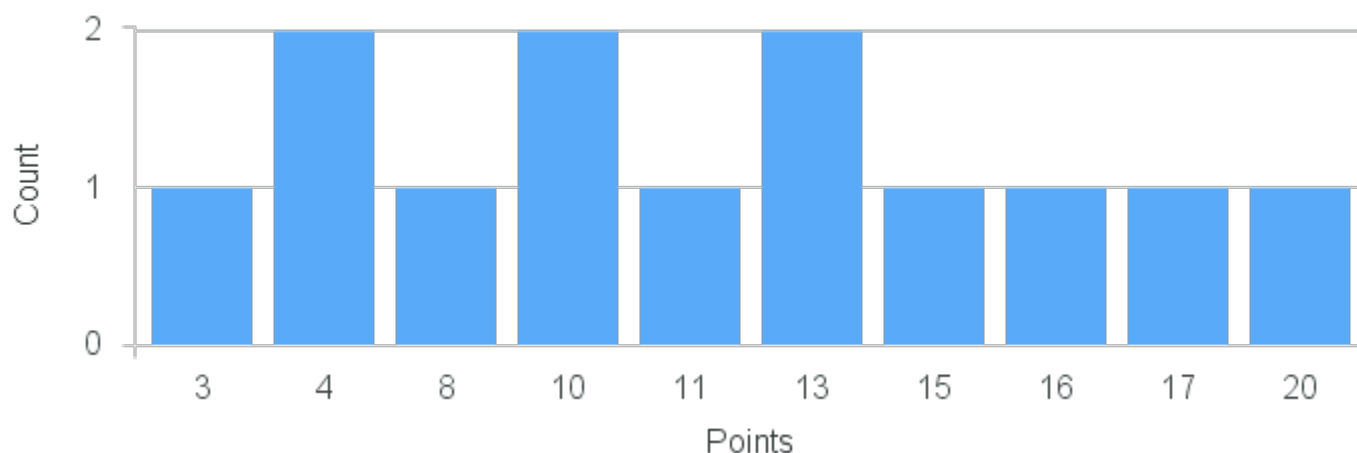

Course Point Distribution for Fall 2022

CRN: 13312

Course ID: EV212 3311 Cross List:

Limit: 25

Energy: Environmental Thermodynamics and Energetics

Demand: 13

Waitlisted: 0

Department: Environmental Science

Term	Block(s)	CRN	Course ID	See Also	Course Limit	Course Demand	Count	Points
Fall 2022	3	13312	EV212 3311		25	13	1	20
Fall 2022	3	13312	EV212 3311		25	13	1	17
Fall 2022	3	13312	EV212 3311		25	13	1	16
Fall 2022	3	13312	EV212 3311		25	13	1	15
Fall 2022	3	13312	EV212 3311		25	13	2	13
Fall 2022	3	13312	EV212 3311		25	13	1	11
Fall 2022	3	13312	EV212 3311		25	13	2	10
Fall 2022	3	13312	EV212 3311		25	13	1	8
Fall 2022	3	13312	EV212 3311		25	13	2	4
Fall 2022	3	13312	EV212 3311		25	13	1	3