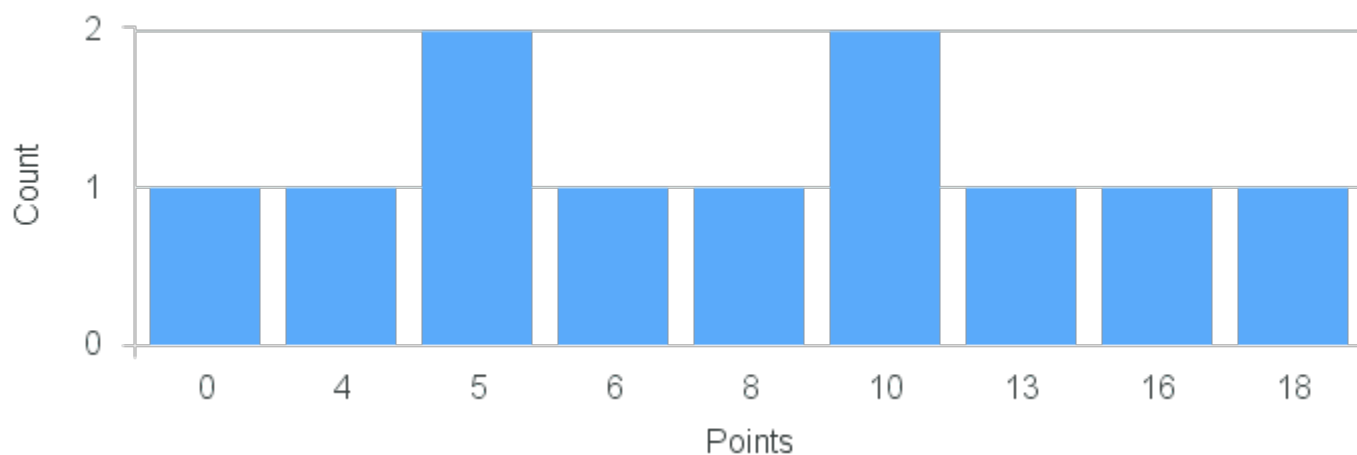

## Course Point Distribution for Fall 2022

CRN: 13113

Course ID: MB410 Cross List:  
2211

Limit: 25

Molecular and Cellular Virology

Demand: 11

Waitlisted: 0

Department: Molecular Biology