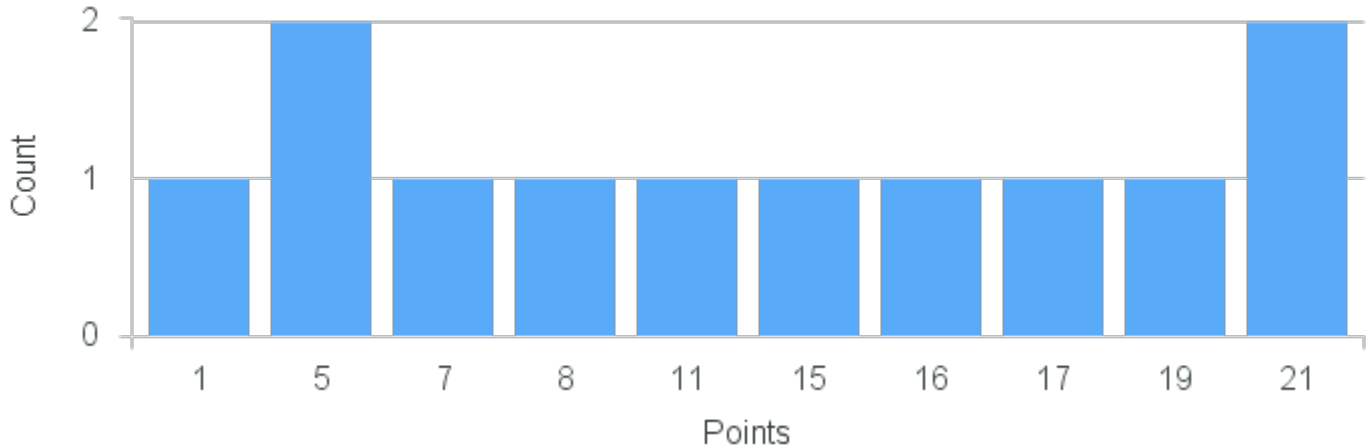

# Course Point Distribution for Fall 2022

CRN: 13557

Course ID: EN286 3321 Cross List:

Limit: 16

Topics in Creative Writing: The Moving Line

Demand: 12

Waitlisted: 0

Department: English