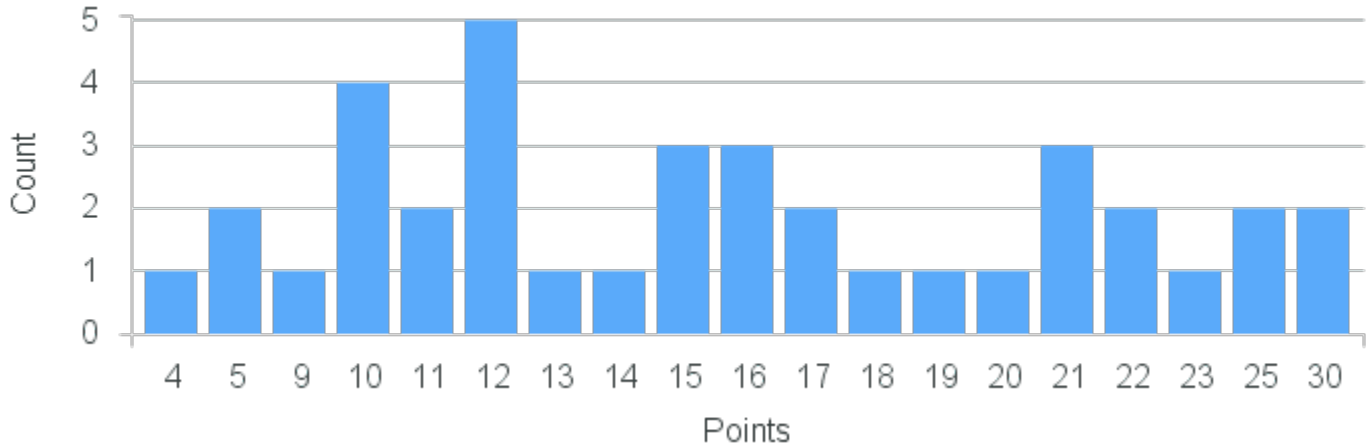

# Course Point Distribution for Fall 2022

CRN: 12999

Course ID: PY281 Cross List:  
4411

Limit: 25

Personality

Demand: 38  
Waitlisted: 13

Department: Psychology

Min Points: 12