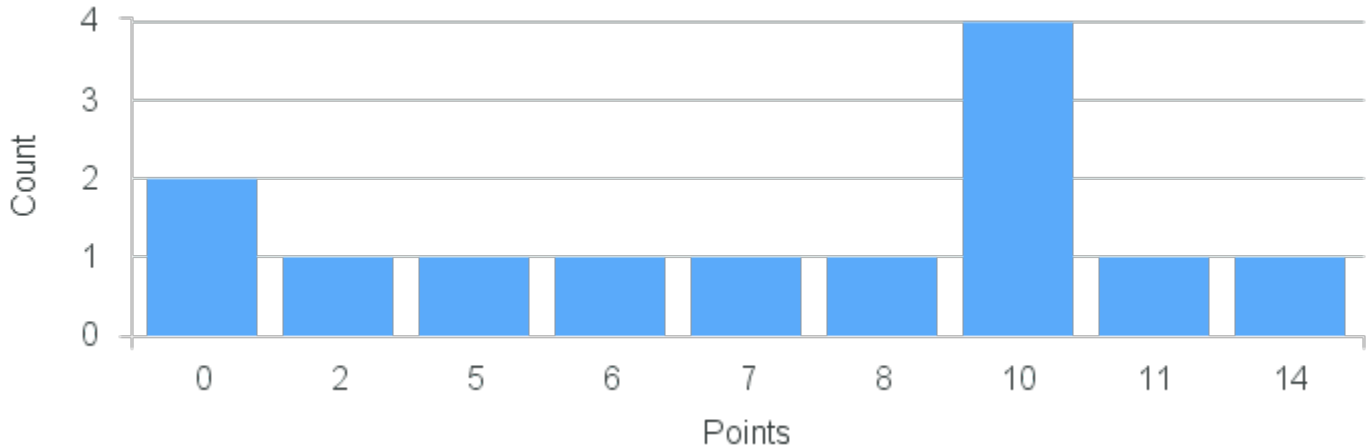

# Course Point Distribution for Fall 2022

CRN: 13503

Course ID: FR102 4411 Cross List:

Limit: 18

Elementary French II

Demand: 13

Waitlisted: 0

Department: French & Italian