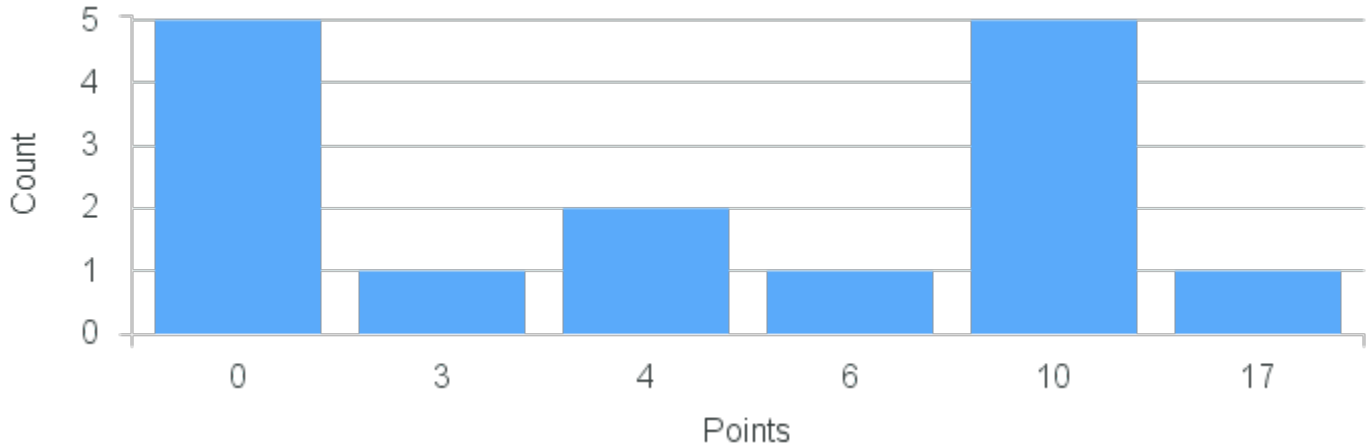

# Course Point Distribution for Fall 2022

CRN: 13282

Course ID: AN270 1111 Cross List: EV260 1111

Limit: 25

Anthropocene

Demand: 15

Waitlisted: 0

Department: Anthropology