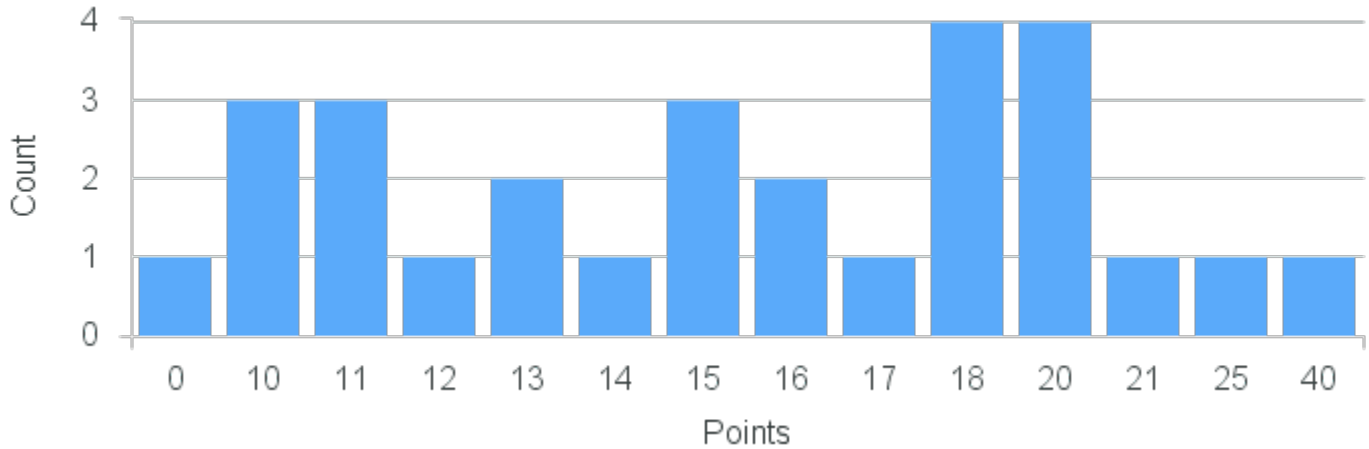

Course Point Distribution for Fall 2022

CRN: 13544

Course ID: CP122 1111 Cross List:

Limit: 25

Computer Science I

Demand: 28

Waitlisted: 3

Department: Mathematics & Computer Science

Min Points: 10

Term	Block(s)	CRN	Course ID	See Also	Course Limit	Course Demand	Count	Points
Fall 2022	1	13544	CP122 1111		25	28	1	40
Fall 2022	1	13544	CP122 1111		25	28	1	25
Fall 2022	1	13544	CP122 1111		25	28	1	21
Fall 2022	1	13544	CP122 1111		25	28	4	20
Fall 2022	1	13544	CP122 1111		25	28	4	18
Fall 2022	1	13544	CP122 1111		25	28	1	17
Fall 2022	1	13544	CP122 1111		25	28	2	16
Fall 2022	1	13544	CP122 1111		25	28	3	15
Fall 2022	1	13544	CP122 1111		25	28	1	14
Fall 2022	1	13544	CP122 1111		25	28	2	13
Fall 2022	1	13544	CP122 1111		25	28	1	12
Fall 2022	1	13544	CP122 1111		25	28	3	11
Fall 2022	1	13544	CP122 1111		25	28	3	10