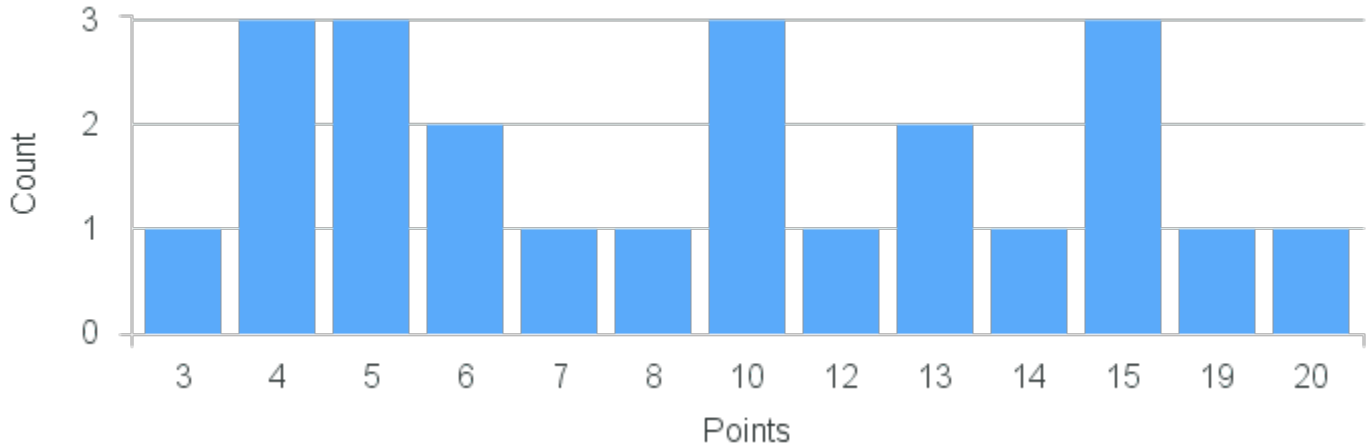

Course Point Distribution for Fall 2022

CRN: 13346

Course ID: BE280 3311 Cross List:

Limit: 24

Population Genetics

Demand: 23

Waitlisted: 0

Department: Organismal Biology & Ecology

Term	Block(s)	CRN	Course ID	See Also	Course Limit	Course Demand	Count	Points
Fall 2022	3	13346	BE280 3311		24	23	1	20
Fall 2022	3	13346	BE280 3311		24	23	1	19
Fall 2022	3	13346	BE280 3311		24	23	3	15
Fall 2022	3	13346	BE280 3311		24	23	1	14
Fall 2022	3	13346	BE280 3311		24	23	2	13
Fall 2022	3	13346	BE280 3311		24	23	1	12
Fall 2022	3	13346	BE280 3311		24	23	3	10
Fall 2022	3	13346	BE280 3311		24	23	1	8
Fall 2022	3	13346	BE280 3311		24	23	1	7
Fall 2022	3	13346	BE280 3311		24	23	2	6
Fall 2022	3	13346	BE280 3311		24	23	3	5
Fall 2022	3	13346	BE280 3311		24	23	3	4
Fall 2022	3	13346	BE280 3311		24	23	1	3