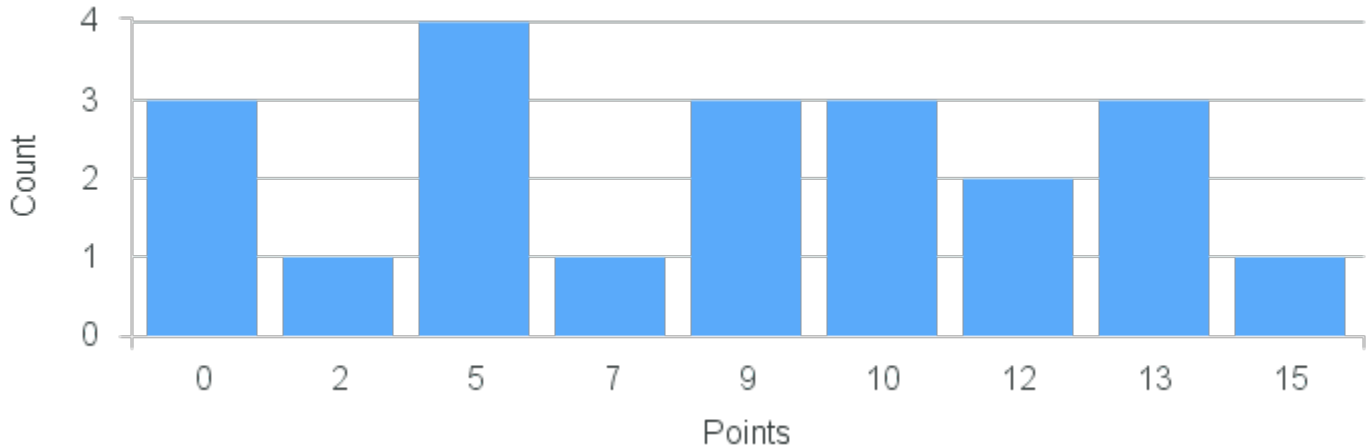

# Course Point Distribution for Fall 2022

CRN: 13708

Course ID: PC251 3311 Cross List:

Limit: 32

Introductory Modern Physics

Demand: 21

Waitlisted: 0

Department: Physics