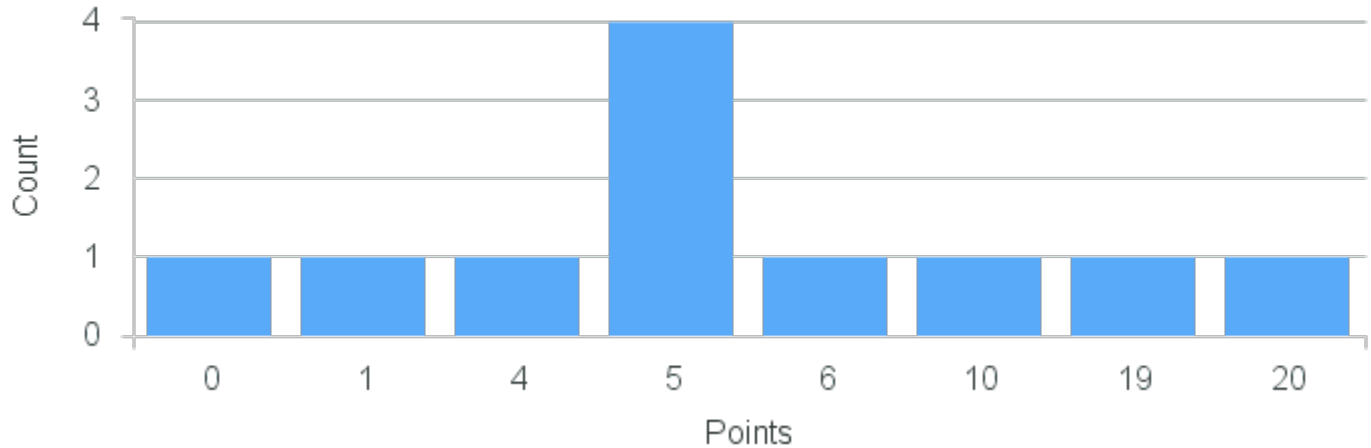

# Course Point Distribution for Fall 2022

CRN: 13232

Course ID: ED450 3311 Cross List:

Limit: 12

Philosophy of Education

Demand: 11

Waitlisted: 0

Department: Education