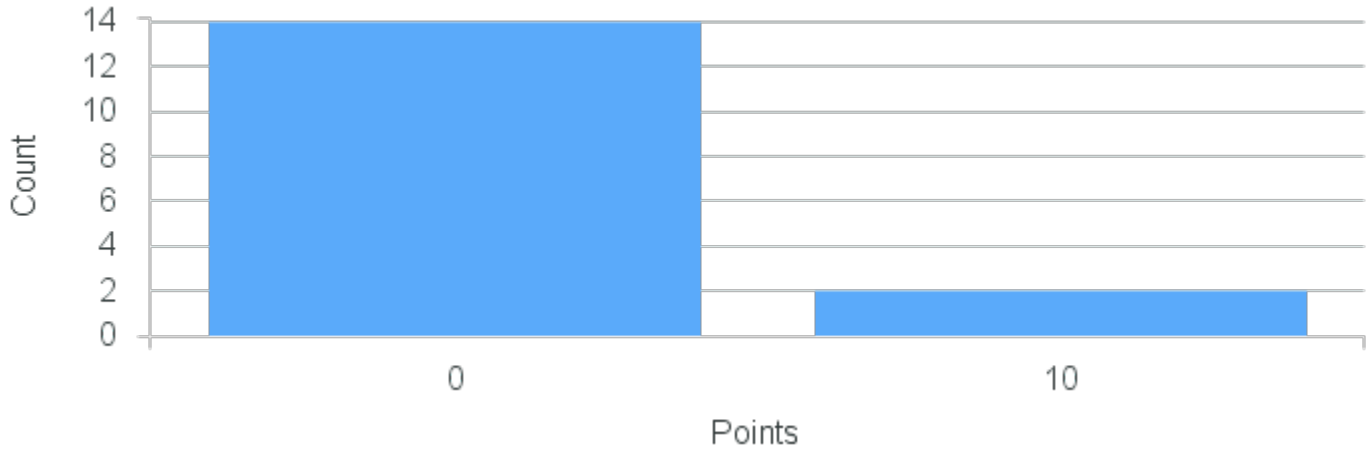

Course Point Distribution for Fall 2022

CRN: 13100

Course ID: FM200 3311 Cross List: GR121 3311

Limit: 25

Topics in Film Genre and History: Global Berlin: Film, City, and Identity

Demand: 16

Waitlisted: 0

Department: Film and New Media Studies

Term	Block(s)	CRN	Course ID	See Also	Course Limit	Course Demand	Count	Points
Fall 2022	3	13100	FM200 3311	GR121 3311	25	16	2	10
Fall 2022	3	13100	FM200 3311	GR121 3311	25	16	14	0