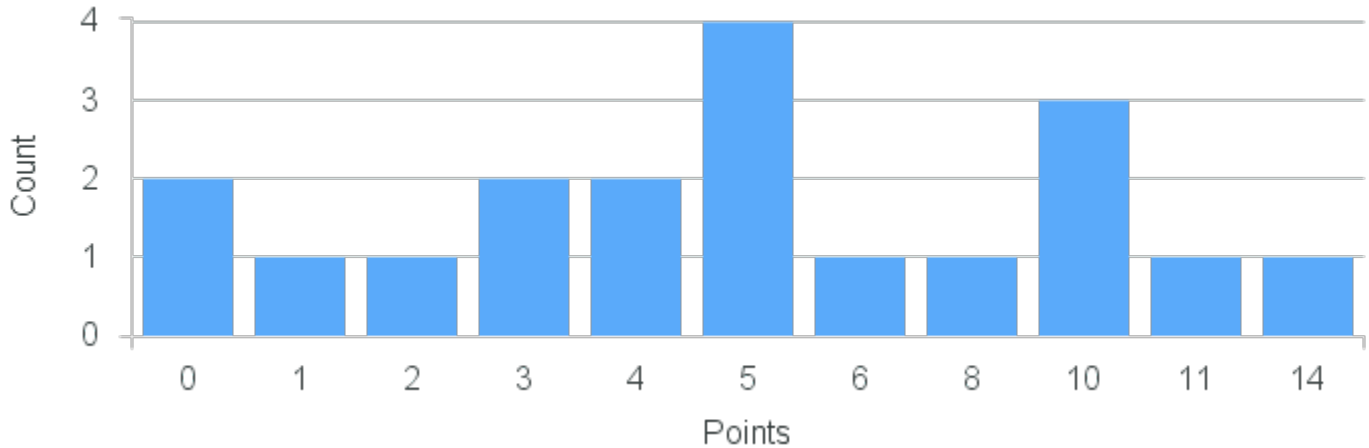

Course Point Distribution for Fall 2022

CRN: 13231

Course ID: AS126 1413 Cross List:

Limit: 10

Letterpress Poster Workshop

Demand: 19

Waitlisted: 9

Department: Art

Min Points: 5

Term	Block(s)	CRN	Course ID	See Also	Course Limit	Course Demand	Count	Points
Fall 2022	1-4	13231	AS126 1413		10	19	1	14
Fall 2022	1-4	13231	AS126 1413		10	19	1	11
Fall 2022	1-4	13231	AS126 1413		10	19	3	10
Fall 2022	1-4	13231	AS126 1413		10	19	1	8
Fall 2022	1-4	13231	AS126 1413		10	19	1	6
Fall 2022	1-4	13231	AS126 1413		10	19	4	5
Fall 2022	1-4	13231	AS126 1413		10	19	2	4
Fall 2022	1-4	13231	AS126 1413		10	19	2	3
Fall 2022	1-4	13231	AS126 1413		10	19	1	2
Fall 2022	1-4	13231	AS126 1413		10	19	1	1
Fall 2022	1-4	13231	AS126 1413		10	19	2	0