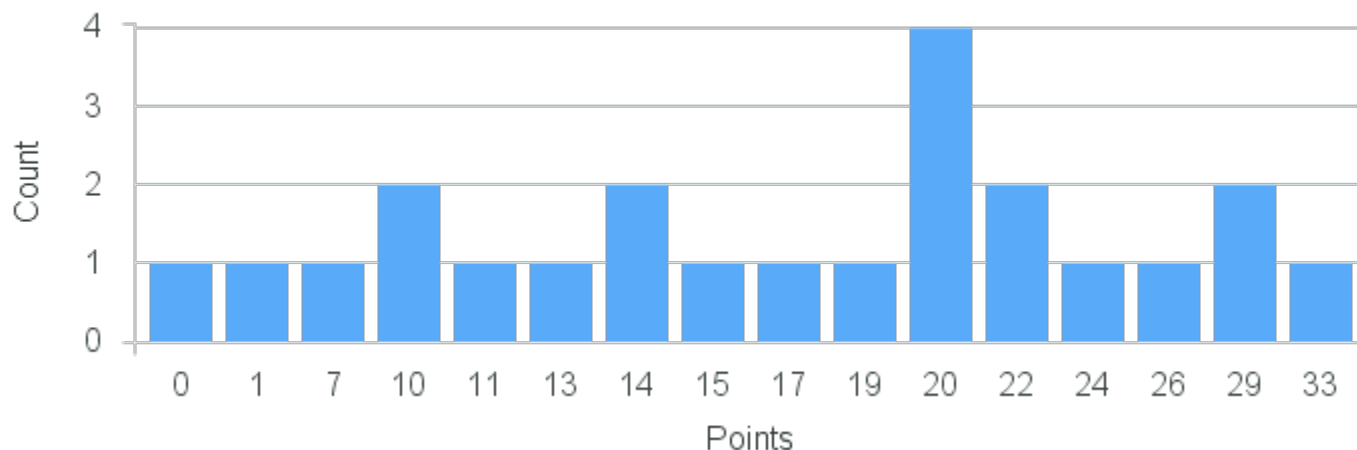

Course Point Distribution for Fall 2022

CRN: 13062

Course ID: CH382 1111   Cross List:

Limit: 16

Biochemistry I

Demand: 23

Waitlisted: 7

Department: Chemistry &
Biochemistry

Min Points: 14

Term	Block(s)	CRN	Course ID	See Also	Course Limit	Course Demand	Count	Points
Fall 2022	1	13062	CH382 1111		16	23	1	33
Fall 2022	1	13062	CH382 1111		16	23	2	29
Fall 2022	1	13062	CH382 1111		16	23	1	26
Fall 2022	1	13062	CH382 1111		16	23	1	24
Fall 2022	1	13062	CH382 1111		16	23	2	22
Fall 2022	1	13062	CH382 1111		16	23	4	20
Fall 2022	1	13062	CH382 1111		16	23	1	19
Fall 2022	1	13062	CH382 1111		16	23	1	17
Fall 2022	1	13062	CH382 1111		16	23	1	15
Fall 2022	1	13062	CH382 1111		16	23	2	14
Fall 2022	1	13062	CH382 1111		16	23	1	13
Fall 2022	1	13062	CH382 1111		16	23	1	11
Fall 2022	1	13062	CH382 1111		16	23	2	10