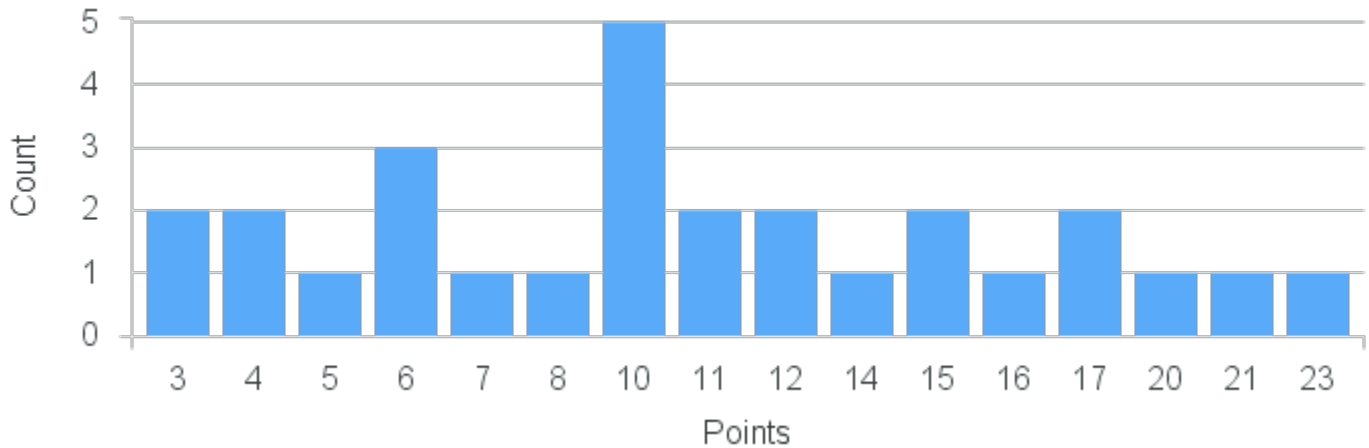

Course Point Distribution for Fall 2022

CRN: 13388

Course ID: PS290 1111 Cross List:

Limit: 25

Introduction to Political Philosophy

Demand: 28

Waitlisted: 3

Department: Political Science

Min Points: 4

Term	Block(s)	CRN	Course ID	See Also	Course Limit	Course Demand	Count	Points
Fall 2022	1	13388	PS290 1111		25	28	1	23
Fall 2022	1	13388	PS290 1111		25	28	1	21
Fall 2022	1	13388	PS290 1111		25	28	1	20
Fall 2022	1	13388	PS290 1111		25	28	2	17
Fall 2022	1	13388	PS290 1111		25	28	1	16
Fall 2022	1	13388	PS290 1111		25	28	2	15
Fall 2022	1	13388	PS290 1111		25	28	1	14
Fall 2022	1	13388	PS290 1111		25	28	2	12
Fall 2022	1	13388	PS290 1111		25	28	2	11
Fall 2022	1	13388	PS290 1111		25	28	5	10
Fall 2022	1	13388	PS290 1111		25	28	1	8
Fall 2022	1	13388	PS290 1111		25	28	1	7
Fall 2022	1	13388	PS290 1111		25	28	3	6
Fall 2022	1	13388	PS290 1111		25	28	1	5