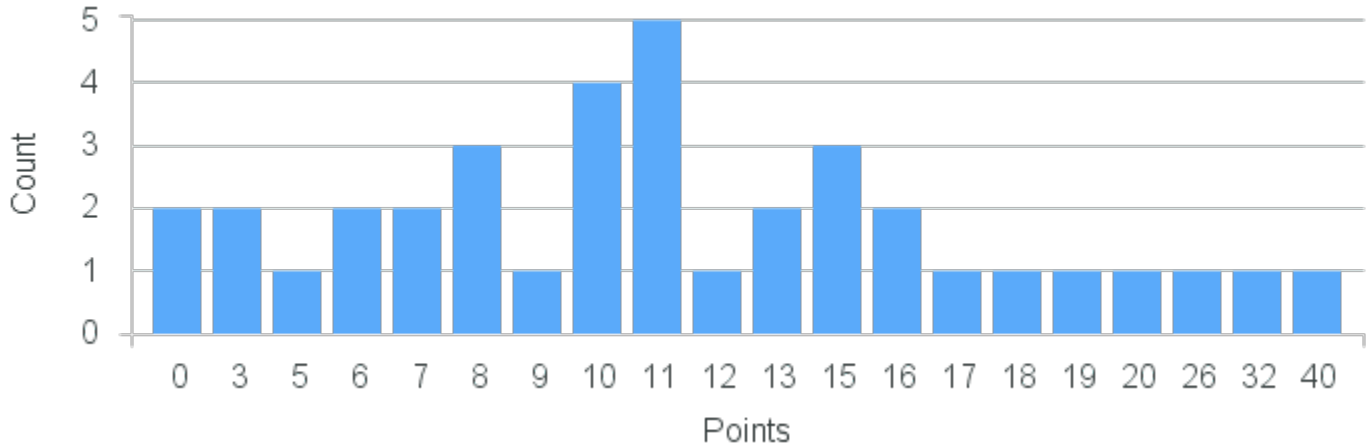

Course Point Distribution for Fall 2022

CRN: 13206

Course ID: CP275 4411 Cross List:

Limit: 25

Computer Organization

Demand: 37

Waitlisted: 12

Department: Mathematics & Computer Science

Min Points: 9

Term	Block(s)	CRN	Course ID	See Also	Course Limit	Course Demand	Count	Points
Fall 2022	4	13206	CP275 4411		25	37	1	40
Fall 2022	4	13206	CP275 4411		25	37	1	32
Fall 2022	4	13206	CP275 4411		25	37	1	26
Fall 2022	4	13206	CP275 4411		25	37	1	20
Fall 2022	4	13206	CP275 4411		25	37	1	19
Fall 2022	4	13206	CP275 4411		25	37	1	18
Fall 2022	4	13206	CP275 4411		25	37	1	17
Fall 2022	4	13206	CP275 4411		25	37	2	16
Fall 2022	4	13206	CP275 4411		25	37	3	15
Fall 2022	4	13206	CP275 4411		25	37	2	13
Fall 2022	4	13206	CP275 4411		25	37	1	12
Fall 2022	4	13206	CP275 4411		25	37	5	11
Fall 2022	4	13206	CP275 4411		25	37	4	10