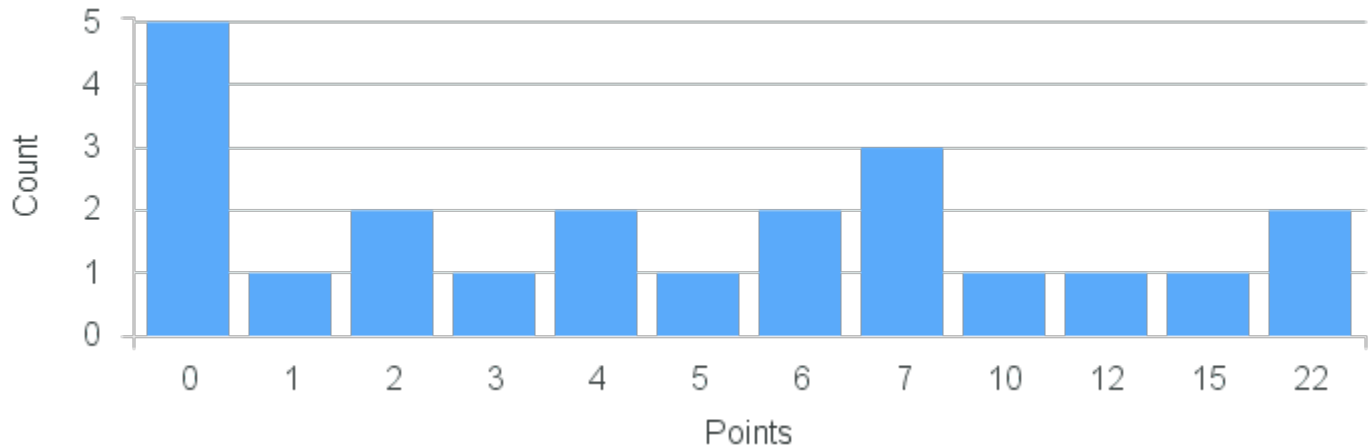

Course Point Distribution for Fall 2022

CRN: 13149

Course ID: TH105 4411 Cross List:

Limit: 18

Acting I: Introduction

Demand: 22

Waitlisted: 4

Department: Theatre and Dance

Min Points: 0

Term	Block(s)	CRN	Course ID	See Also	Course Limit	Course Demand	Count	Points
Fall 2022	4	13149	TH105 4411		18	22	2	22
Fall 2022	4	13149	TH105 4411		18	22	1	15
Fall 2022	4	13149	TH105 4411		18	22	1	12
Fall 2022	4	13149	TH105 4411		18	22	1	10
Fall 2022	4	13149	TH105 4411		18	22	3	7
Fall 2022	4	13149	TH105 4411		18	22	2	6
Fall 2022	4	13149	TH105 4411		18	22	1	5
Fall 2022	4	13149	TH105 4411		18	22	2	4
Fall 2022	4	13149	TH105 4411		18	22	1	3
Fall 2022	4	13149	TH105 4411		18	22	2	2
Fall 2022	4	13149	TH105 4411		18	22	1	1
Fall 2022	4	13149	TH105 4411		18	22	5	0