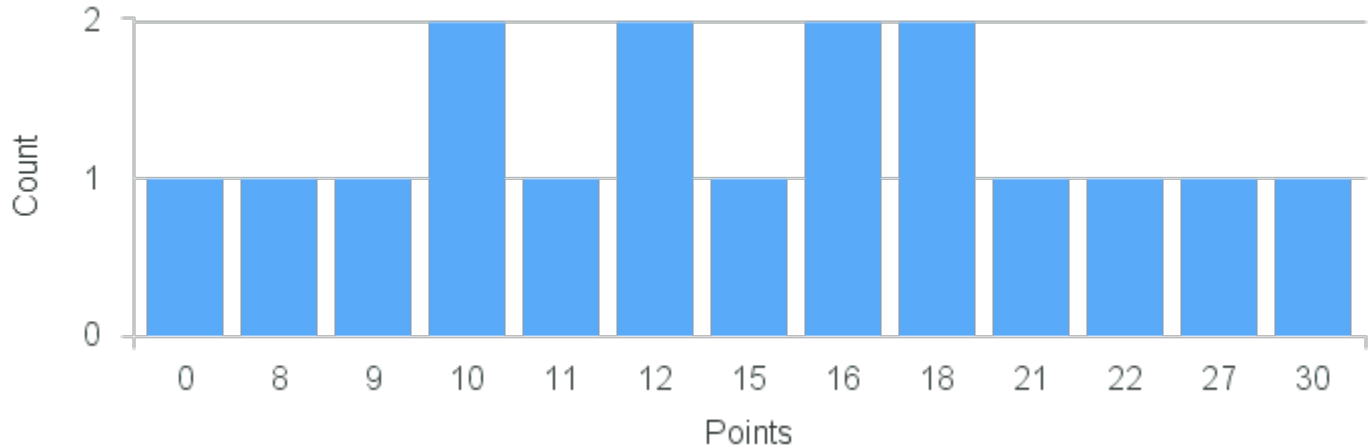

Course Point Distribution for Fall 2022

CRN: 13227

Course ID: AS110 2211 Cross List:

Limit: 16

Art Studio Foundations: Topics: 2D and Collage

Demand: 17

Waitlisted: 1

Department: Art

Min Points: 8

Term	Block(s)	CRN	Course ID	See Also	Course Limit	Course Demand	Count	Points
Fall 2022	2	13227	AS110 2211		16	17	1	30
Fall 2022	2	13227	AS110 2211		16	17	1	27
Fall 2022	2	13227	AS110 2211		16	17	1	22
Fall 2022	2	13227	AS110 2211		16	17	1	21
Fall 2022	2	13227	AS110 2211		16	17	2	18
Fall 2022	2	13227	AS110 2211		16	17	2	16
Fall 2022	2	13227	AS110 2211		16	17	1	15
Fall 2022	2	13227	AS110 2211		16	17	2	12
Fall 2022	2	13227	AS110 2211		16	17	1	11
Fall 2022	2	13227	AS110 2211		16	17	2	10
Fall 2022	2	13227	AS110 2211		16	17	1	9
Fall 2022	2	13227	AS110 2211		16	17	1	8
Fall 2022	2	13227	AS110 2211		16	17	1	0