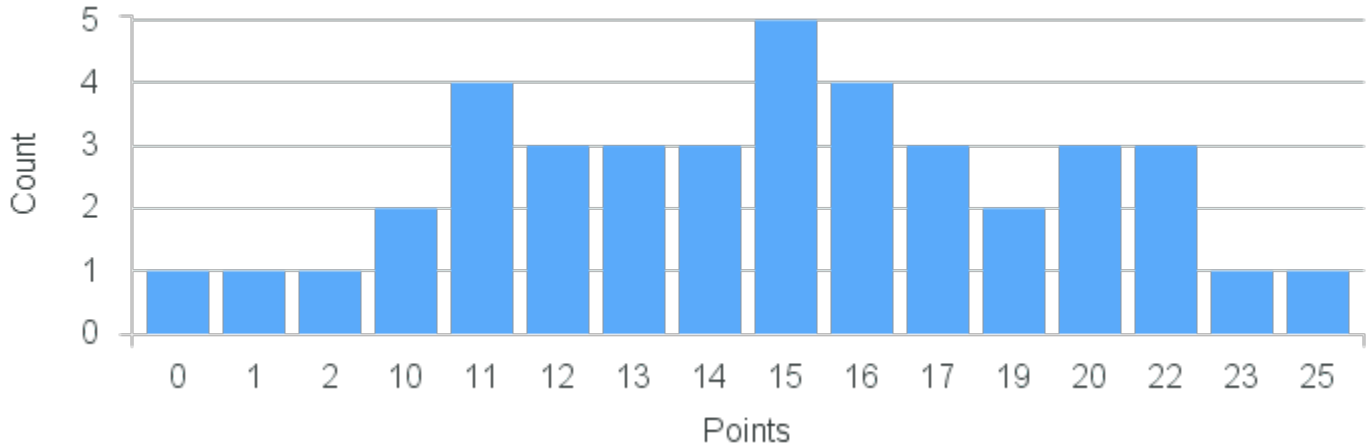

Course Point Distribution for Fall 2022

CRN: 13088

Course ID: GY140 Cross List:
2211

Limit: 25

Introduction to Earth Systems

Demand: 40

Waitlisted: 15

Department: Geology

Min Points: 14

Term	Block(s)	CRN	Course ID	See Also	Course Limit	Course Demand	Count	Points
Fall 2022	2	13088	GY140 2211		25	40	1	25
Fall 2022	2	13088	GY140 2211		25	40	1	23
Fall 2022	2	13088	GY140 2211		25	40	3	22
Fall 2022	2	13088	GY140 2211		25	40	3	20
Fall 2022	2	13088	GY140 2211		25	40	2	19
Fall 2022	2	13088	GY140 2211		25	40	3	17
Fall 2022	2	13088	GY140 2211		25	40	4	16
Fall 2022	2	13088	GY140 2211		25	40	5	15
Fall 2022	2	13088	GY140 2211		25	40	3	14
Fall 2022	2	13088	GY140 2211		25	40	3	13
Fall 2022	2	13088	GY140 2211		25	40	3	12
Fall 2022	2	13088	GY140 2211		25	40	4	11
Fall 2022	2	13088	GY140 2211		25	40	2	10
Fall 2022	2	13088	GY140 2211		25	40	1	2