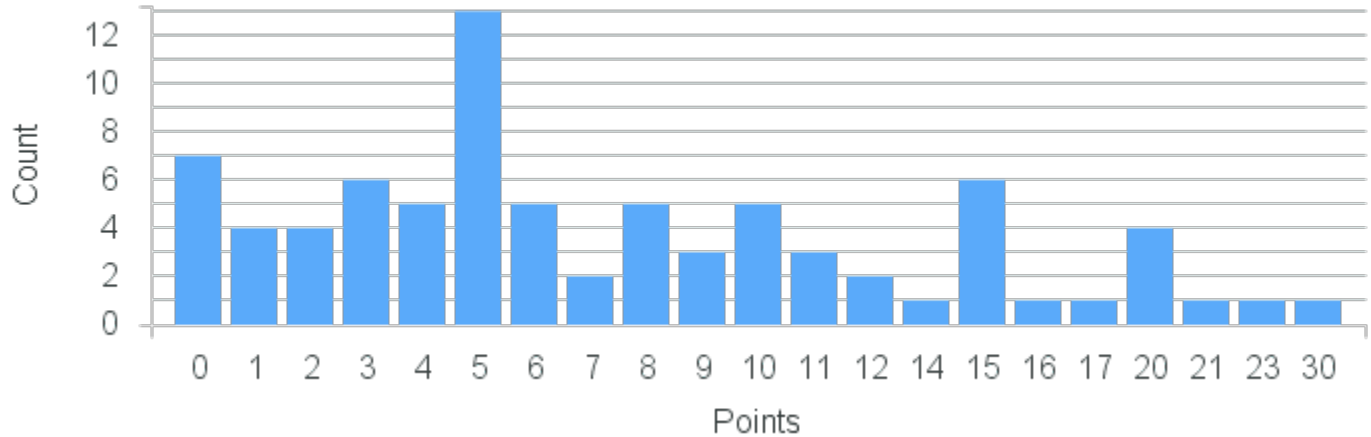

Course Point Distribution for Fall 2022

CRN: 13143

Course ID: SW259 Cross List:
1111

Limit: 25

Ritual and Medicine of the Southwest

Demand: 80

Waitlisted: 55

Department: Southwest Studies

Min Points: 10

Term	Block(s)	CRN	Course ID	See Also	Course Limit	Course Demand	Count	Points
Fall 2022	1	13143	SW259 1111		25	80	1	30
Fall 2022	1	13143	SW259 1111		25	80	1	23
Fall 2022	1	13143	SW259 1111		25	80	1	21
Fall 2022	1	13143	SW259 1111		25	80	4	20
Fall 2022	1	13143	SW259 1111		25	80	1	17
Fall 2022	1	13143	SW259 1111		25	80	1	16
Fall 2022	1	13143	SW259 1111		25	80	6	15
Fall 2022	1	13143	SW259 1111		25	80	1	14
Fall 2022	1	13143	SW259 1111		25	80	2	12
Fall 2022	1	13143	SW259 1111		25	80	3	11
Fall 2022	1	13143	SW259 1111		25	80	5	10
Fall 2022	1	13143	SW259 1111		25	80	3	9
Fall 2022	1	13143	SW259 1111		25	80	5	8
Fall 2022	1	13143	SW259 1111		25	80	2	7