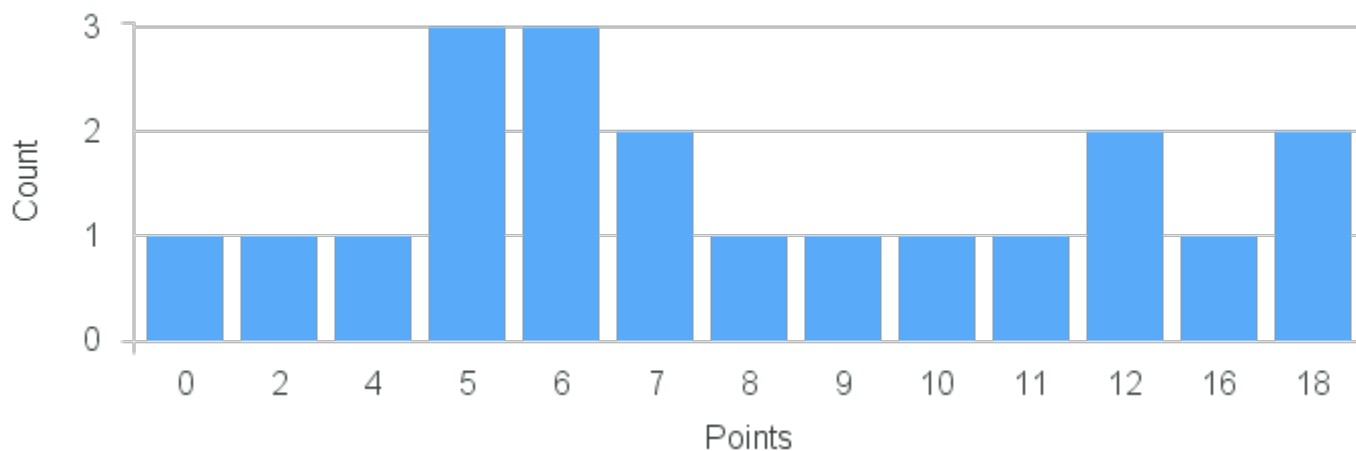

## Course Point Distribution for Fall 2022

CRN: 13121

Course ID: MB201 Cross List:  
4411

Limit: 24

Laboratory in Molecular and Cellular Biology and Genetics

Demand: 20

Waitlisted: 0

Department: Molecular Biology