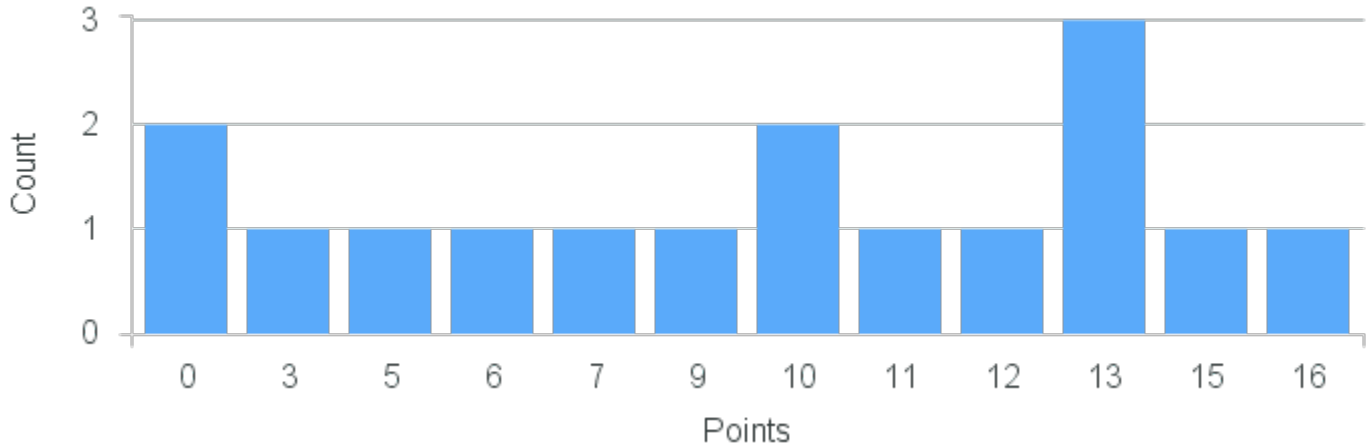

Course Point Distribution for Fall 2022

CRN: 13401

Course ID: PS209 4411 Cross List:

Limit: 25

Introduction to International Relations

Demand: 16

Waitlisted: 0

Department: Political Science

Term	Block(s)	CRN	Course ID	See Also	Course Limit	Course Demand	Count	Points
Fall 2022	4	13401	PS209 4411		25	16	1	16
Fall 2022	4	13401	PS209 4411		25	16	1	15
Fall 2022	4	13401	PS209 4411		25	16	3	13
Fall 2022	4	13401	PS209 4411		25	16	1	12
Fall 2022	4	13401	PS209 4411		25	16	1	11
Fall 2022	4	13401	PS209 4411		25	16	2	10
Fall 2022	4	13401	PS209 4411		25	16	1	9
Fall 2022	4	13401	PS209 4411		25	16	1	7
Fall 2022	4	13401	PS209 4411		25	16	1	6
Fall 2022	4	13401	PS209 4411		25	16	1	5
Fall 2022	4	13401	PS209 4411		25	16	1	3
Fall 2022	4	13401	PS209 4411		25	16	2	0