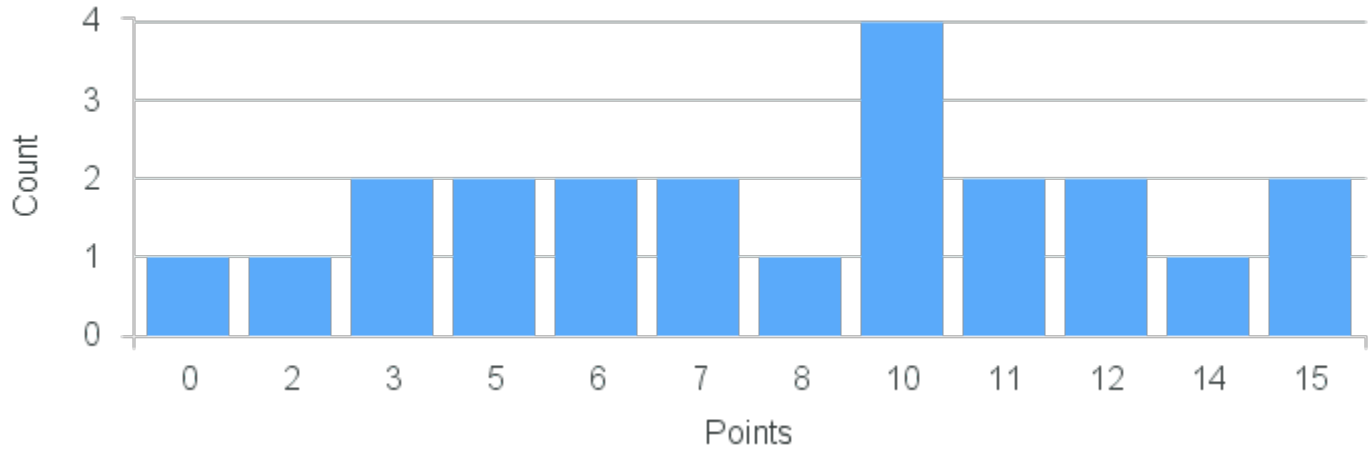

# Course Point Distribution for Fall 2022

CRN: 13730

Course ID: FG110 4411 Cross List:

Limit: 25

Introduction to Feminist and Gender Studies

Demand: 22

Waitlisted: 0

Department: Feminist & Gender Studies