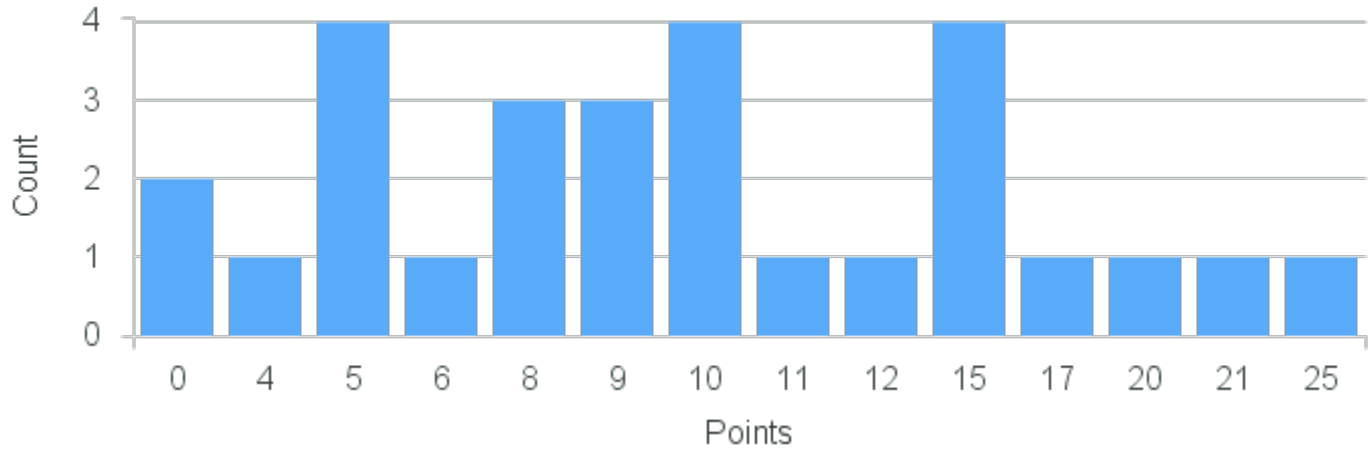

Course Point Distribution for Fall 2022

CRN: 13185

Course ID: MA220 Cross List:
4411

Limit: 25

Linear Algebra

Demand: 28

Waitlisted: 3

Department: Mathematics & Computer
Science

Min Points: 5

Term	Block(s)	CRN	Course ID	See Also	Course Limit	Course Demand	Count	Points
Fall 2022	4	13185	MA220 4411		25	28	1	25
Fall 2022	4	13185	MA220 4411		25	28	1	21
Fall 2022	4	13185	MA220 4411		25	28	1	20
Fall 2022	4	13185	MA220 4411		25	28	1	17
Fall 2022	4	13185	MA220 4411		25	28	4	15
Fall 2022	4	13185	MA220 4411		25	28	1	12
Fall 2022	4	13185	MA220 4411		25	28	1	11
Fall 2022	4	13185	MA220 4411		25	28	4	10
Fall 2022	4	13185	MA220 4411		25	28	3	9
Fall 2022	4	13185	MA220 4411		25	28	3	8
Fall 2022	4	13185	MA220 4411		25	28	1	6
Fall 2022	4	13185	MA220 4411		25	28	4	5
Fall 2022	4	13185	MA220 4411		25	28	1	4