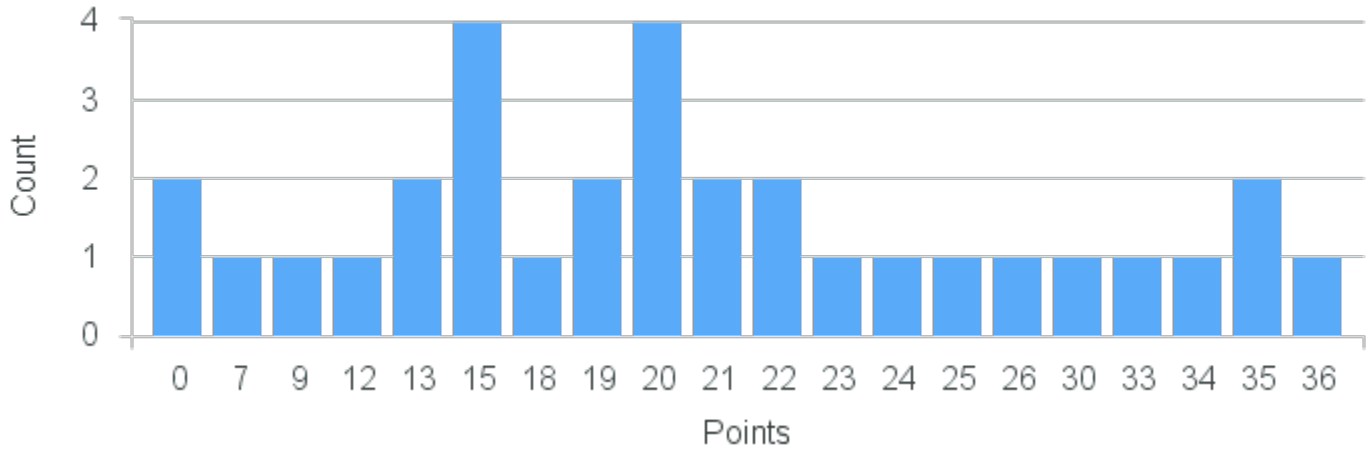

# Course Point Distribution for Fall 2022

CRN: 13208

Course ID: CP274 1111 Cross List:

Limit: 32

Software Design

Demand: 32

Waitlisted: 0

Department: Mathematics & Computer Science