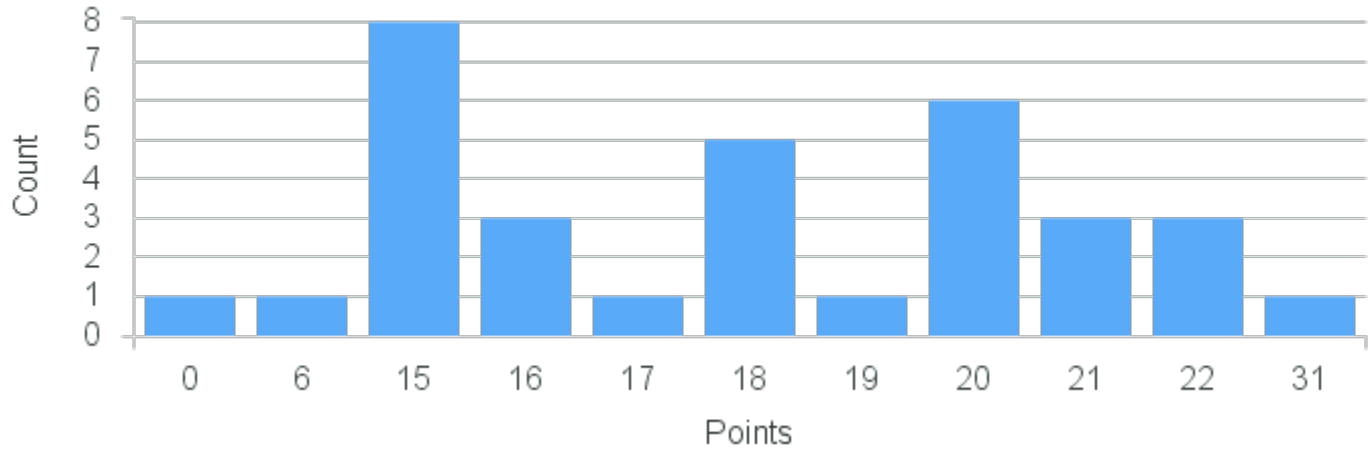

Course Point Distribution for Fall 2022

CRN: 13697

Course ID: CP222 3311 Cross List:

Limit: 25

Computer Science II

Demand: 33

Waitlisted: 8

Department: Mathematics & Computer Science

Min Points: 15

Term	Block(s)	CRN	Course ID	See Also	Course Limit	Course Demand	Count	Points
Fall 2022	3	13697	CP222 3311		25	33	1	31
Fall 2022	3	13697	CP222 3311		25	33	3	22
Fall 2022	3	13697	CP222 3311		25	33	3	21
Fall 2022	3	13697	CP222 3311		25	33	6	20
Fall 2022	3	13697	CP222 3311		25	33	1	19
Fall 2022	3	13697	CP222 3311		25	33	5	18
Fall 2022	3	13697	CP222 3311		25	33	1	17
Fall 2022	3	13697	CP222 3311		25	33	3	16
Fall 2022	3	13697	CP222 3311		25	33	8	15
Fall 2022	3	13697	CP222 3311		25	33	1	6
Fall 2022	3	13697	CP222 3311		25	33	1	0