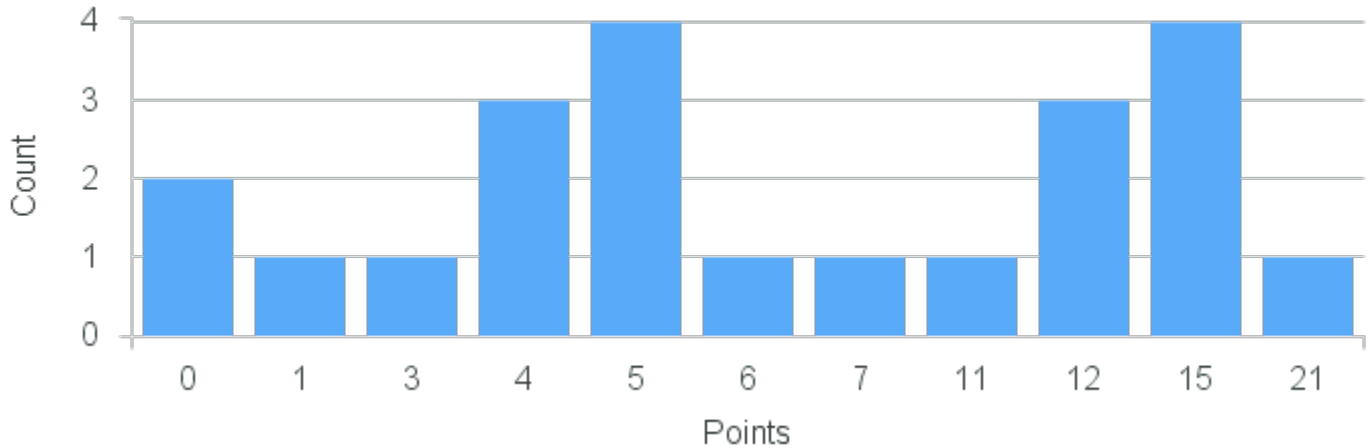

# Course Point Distribution for Fall 2022

CRN: 13368

Course ID: EV375 4411 Cross List:

Limit: 25

Community Forestry

Demand: 22

Waitlisted: 0

Department: Environmental Science