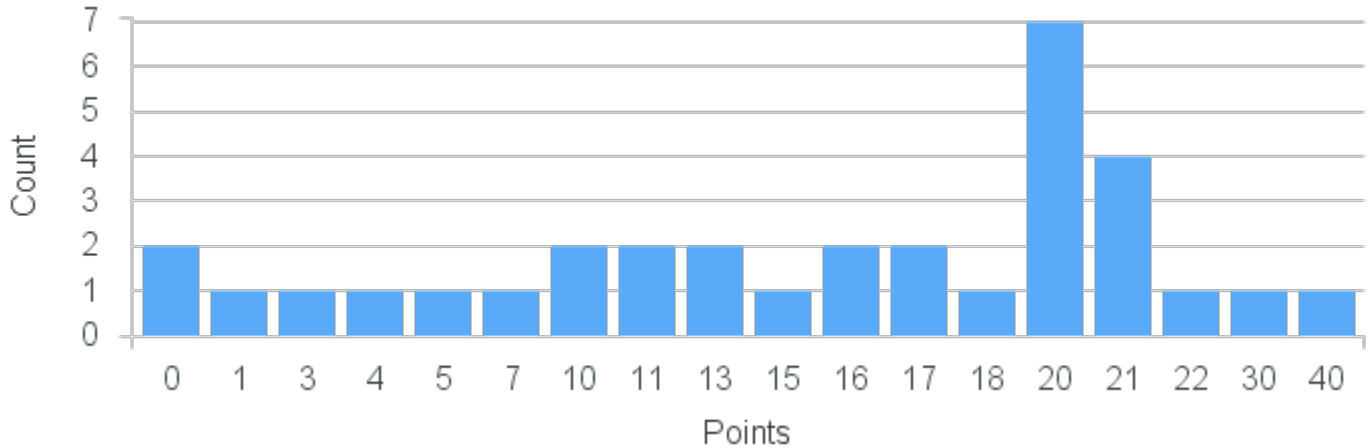

Course Point Distribution for Fall 2022

CRN: 12984

Course ID: PY299 1211 Cross List:

Limit: 32

Neuroscience

Demand: 33

Waitlisted: 1

Department: Psychology

Min Points: 0

Term	Block(s)	CRN	Course ID	See Also	Course Limit	Course Demand	Count	Points
Fall 2022	1-2	12984	PY299 1211		32	33	1	40
Fall 2022	1-2	12984	PY299 1211		32	33	1	30
Fall 2022	1-2	12984	PY299 1211		32	33	1	22
Fall 2022	1-2	12984	PY299 1211		32	33	4	21
Fall 2022	1-2	12984	PY299 1211		32	33	7	20
Fall 2022	1-2	12984	PY299 1211		32	33	1	18
Fall 2022	1-2	12984	PY299 1211		32	33	2	17
Fall 2022	1-2	12984	PY299 1211		32	33	2	16
Fall 2022	1-2	12984	PY299 1211		32	33	1	15
Fall 2022	1-2	12984	PY299 1211		32	33	2	13
Fall 2022	1-2	12984	PY299 1211		32	33	2	11
Fall 2022	1-2	12984	PY299 1211		32	33	2	10
Fall 2022	1-2	12984	PY299 1211		32	33	1	7
Fall 2022	1-2	12984	PY299 1211		32	33	1	5