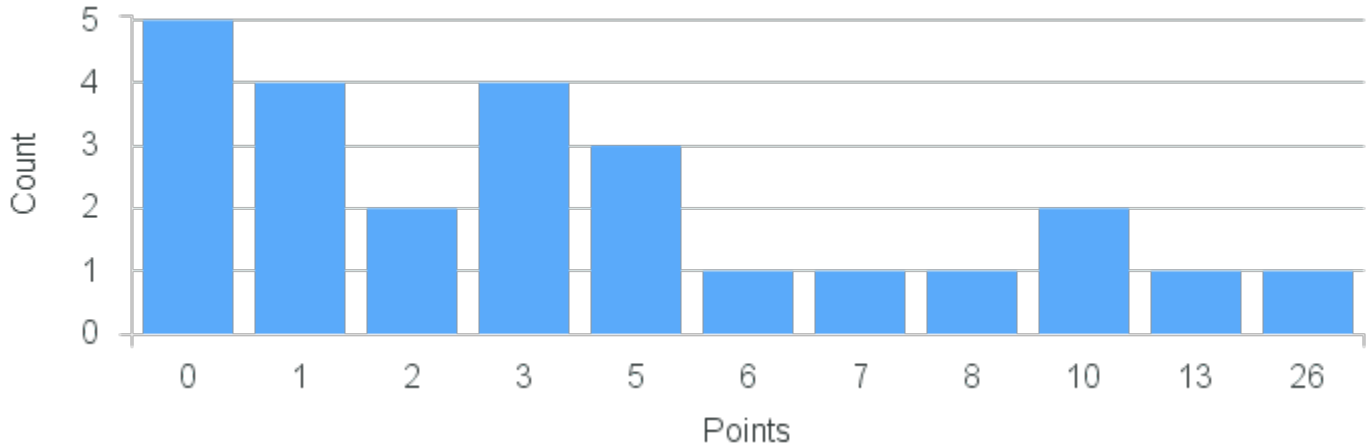

# Course Point Distribution for Fall 2022

CRN: 13455

Course ID: SP350 4411 Cross List:

Limit: 25

Transatlantic Studies: Cinema and the Invention of the "Americas"

Demand: 25

Waitlisted: 0

Department: Romance Languages