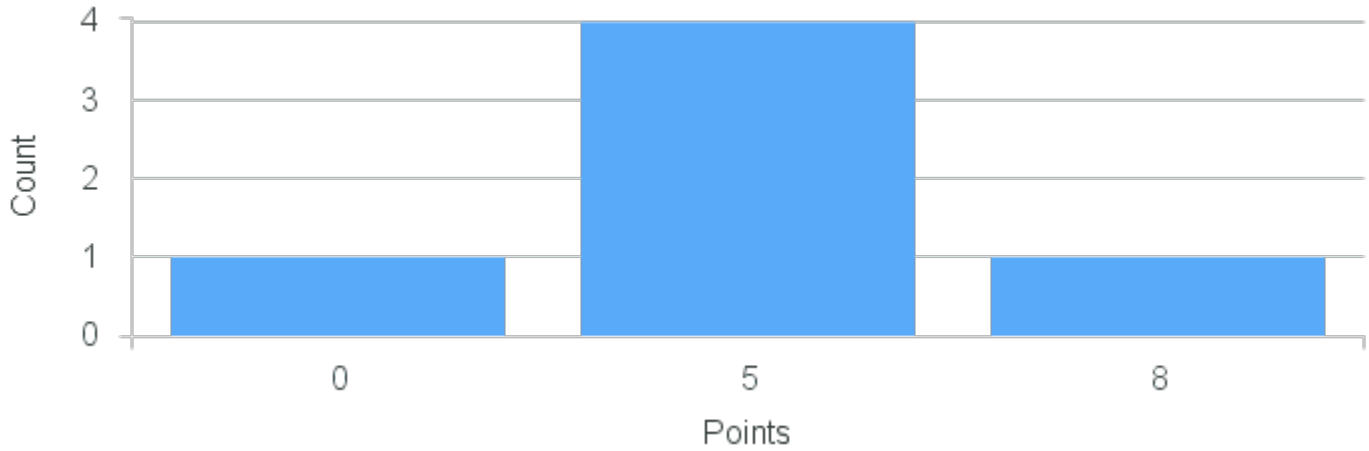

# Course Point Distribution for Fall 2022

CRN: 13783

Course ID: FG312 2211 Cross List: RM300 2211

Limit: 25

Black Feminist Theory

Demand: 6  
Waitlisted: 0

Department: Feminist & Gender Studies

Term	Block(s)	CRN	Course ID	See Also	Course Limit	Course Demand	Count	Points
Fall 2022	2	13783	FG312 2211	RM300 2211	25	6	1	8
Fall 2022	2	13783	FG312 2211	RM300 2211	25	6	4	5
Fall 2022	2	13783	FG312 2211	RM300 2211	25	6	1	0