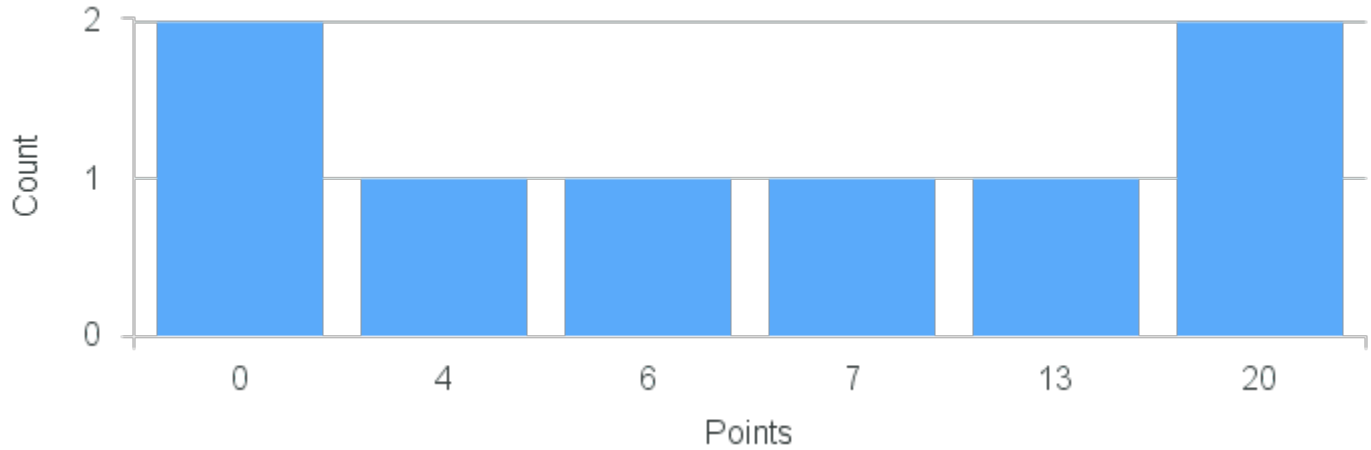

Course Point Distribution for Fall 2022

CRN: 12998

Course ID: PY162 4411 Cross List:

Limit: 12

The Non-human Animal Mind

Demand: 8
Waitlisted: 0

Department: Psychology

Term	Block(s)	CRN	Course ID	See Also	Course Limit	Course Demand	Count	Points
Fall 2022	4	12998	PY162 4411		12	8	2	20
Fall 2022	4	12998	PY162 4411		12	8	1	13
Fall 2022	4	12998	PY162 4411		12	8	1	7
Fall 2022	4	12998	PY162 4411		12	8	1	6
Fall 2022	4	12998	PY162 4411		12	8	1	4
Fall 2022	4	12998	PY162 4411		12	8	2	0