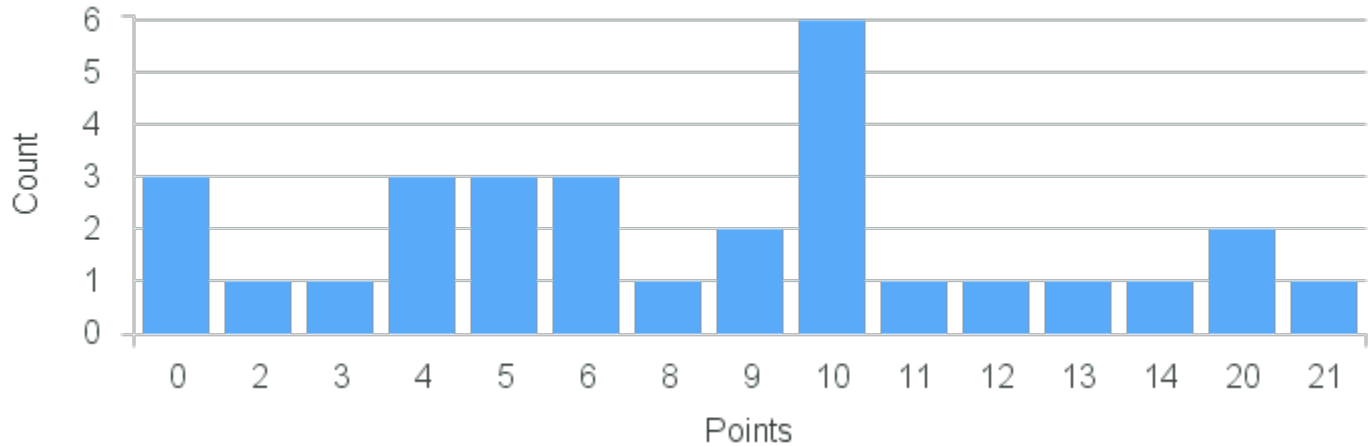

Course Point Distribution for Fall 2022

CRN: 13705

Course ID: HY307 4411 Cross List: FG307 4411

Limit: 25

History of Sex: Traditions

Demand: 30

Waitlisted: 5

Department: History

Min Points: 4

Term	Block(s)	CRN	Course ID	See Also	Course Limit	Course Demand	Count	Points
Fall 2022	4	13705	HY307 4411	FG307 4411	25	30	1	21
Fall 2022	4	13705	HY307 4411	FG307 4411	25	30	2	20
Fall 2022	4	13705	HY307 4411	FG307 4411	25	30	1	14
Fall 2022	4	13705	HY307 4411	FG307 4411	25	30	1	13
Fall 2022	4	13705	HY307 4411	FG307 4411	25	30	1	12
Fall 2022	4	13705	HY307 4411	FG307 4411	25	30	1	11
Fall 2022	4	13705	HY307 4411	FG307 4411	25	30	6	10
Fall 2022	4	13705	HY307 4411	FG307 4411	25	30	2	9
Fall 2022	4	13705	HY307 4411	FG307 4411	25	30	1	8
Fall 2022	4	13705	HY307 4411	FG307 4411	25	30	3	6
Fall 2022	4	13705	HY307 4411	FG307 4411	25	30	3	5
Fall 2022	4	13705	HY307 4411	FG307 4411	25	30	3	4
Fall 2022	4	13705	HY307 4411	FG307 4411	25	30	1	3
Fall 2022	4	13705	HY307 4411	FG307 4411	25	30	1	2