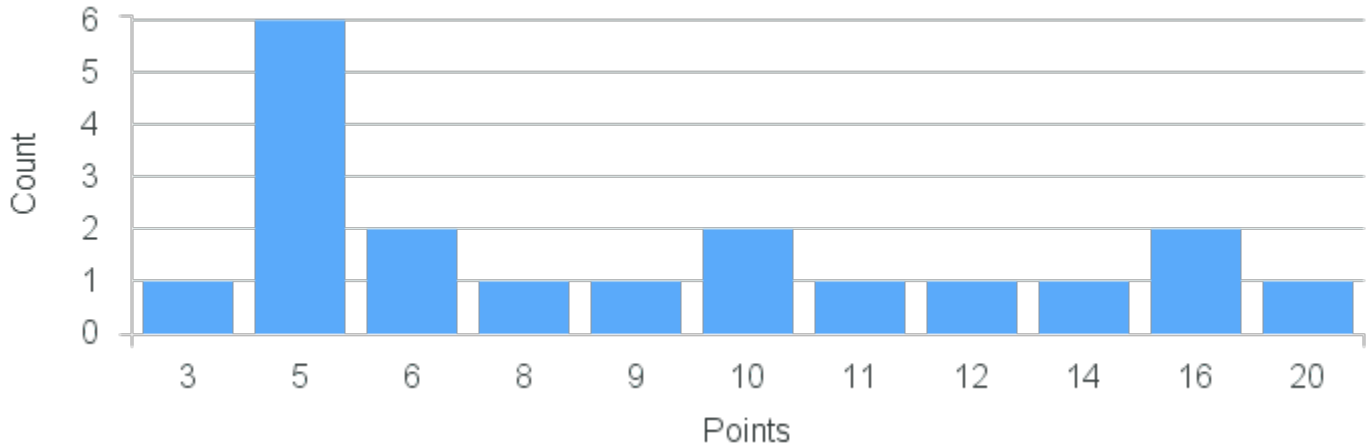

# Course Point Distribution for Fall 2022

CRN: 13179

Course ID: MA129 Cross List:  
2211

Limit: 25

Calculus 2

Demand: 19

Waitlisted: 0

Department: Mathematics & Computer  
Science