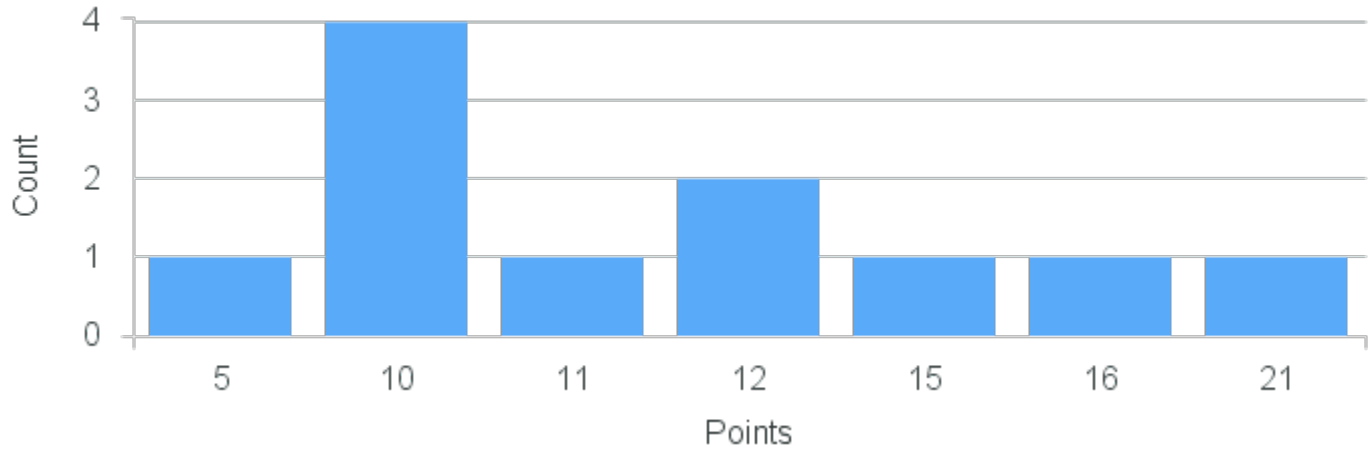

Course Point Distribution for Fall 2022

CRN: 13404

Course ID: PS315 Cross List:
3311

Limit: 25

Elections

Demand: 11
Waitlisted: 0

Department: Political Science

Term	Block(s)	CRN	Course ID	See Also	Course Limit	Course Demand	Count	Points
Fall 2022	3	13404	PS315 3311		25	11	1	21
Fall 2022	3	13404	PS315 3311		25	11	1	16
Fall 2022	3	13404	PS315 3311		25	11	1	15
Fall 2022	3	13404	PS315 3311		25	11	2	12
Fall 2022	3	13404	PS315 3311		25	11	1	11
Fall 2022	3	13404	PS315 3311		25	11	4	10
Fall 2022	3	13404	PS315 3311		25	11	1	5