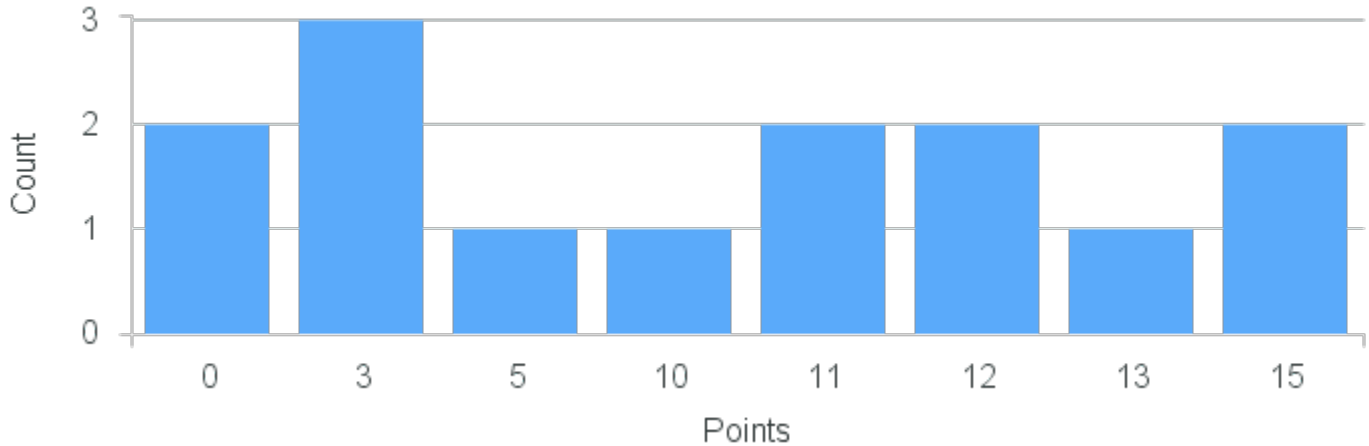

# Course Point Distribution for Fall 2022

CRN: 13516

Course ID: EN250 3311 Cross List:

Limit: 25

Introduction to Literary Theory

Demand: 14

Waitlisted: 0

Department: English