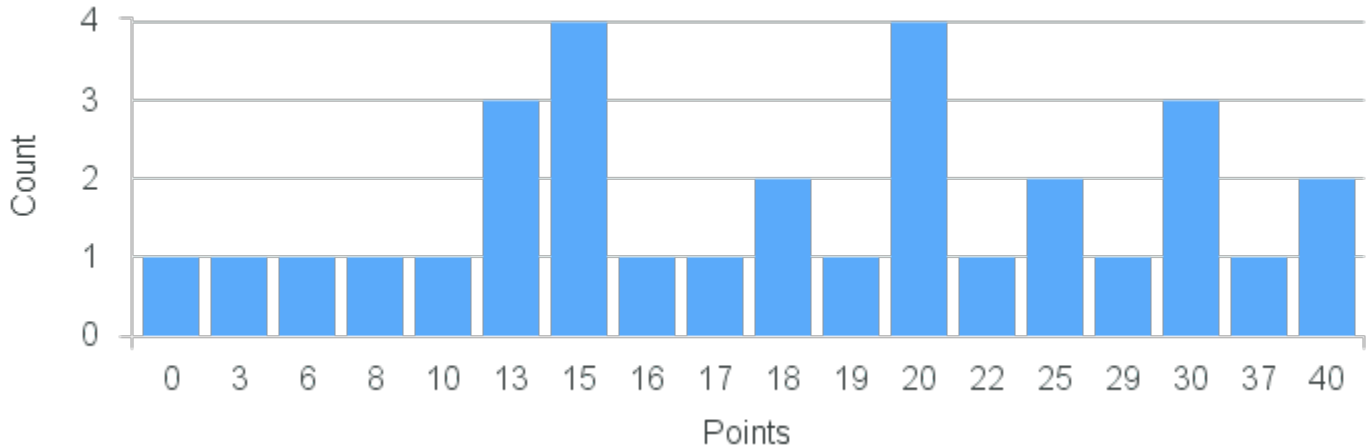

Course Point Distribution for Fall 2022

CRN: 12980

Course ID: PY100 1111 Cross List:

Limit: 25

Introduction to Psychology: Bases of Behavior

Demand: 31

Waitlisted: 6

Department: Psychology

Min Points: 13

Term	Block(s)	CRN	Course ID	See Also	Course Limit	Course Demand	Count	Points
Fall 2022	1	12980	PY100 1111		25	31	2	40
Fall 2022	1	12980	PY100 1111		25	31	1	37
Fall 2022	1	12980	PY100 1111		25	31	3	30
Fall 2022	1	12980	PY100 1111		25	31	1	29
Fall 2022	1	12980	PY100 1111		25	31	2	25
Fall 2022	1	12980	PY100 1111		25	31	1	22
Fall 2022	1	12980	PY100 1111		25	31	4	20
Fall 2022	1	12980	PY100 1111		25	31	1	19
Fall 2022	1	12980	PY100 1111		25	31	2	18
Fall 2022	1	12980	PY100 1111		25	31	1	17
Fall 2022	1	12980	PY100 1111		25	31	1	16
Fall 2022	1	12980	PY100 1111		25	31	4	15
Fall 2022	1	12980	PY100 1111		25	31	3	13
Fall 2022	1	12980	PY100 1111		25	31	1	10