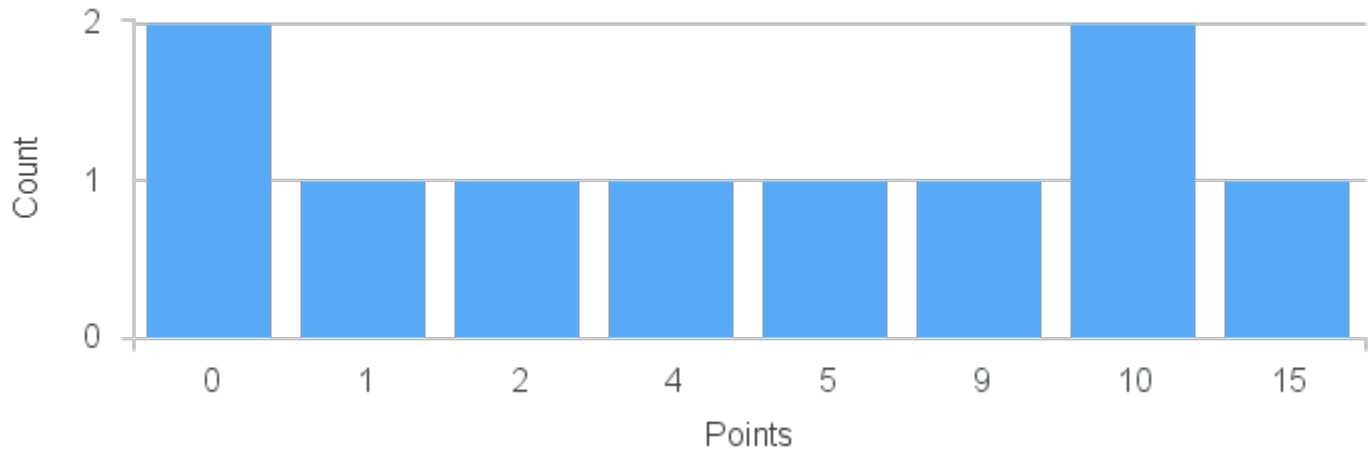

# Course Point Distribution for Fall 2022

CRN: 13528

Course ID: CL107 3311 Cross List:

Limit: 25

Intro to Greek and Roman Civilizations

Demand: 10

Waitlisted: 0

Department: Classics