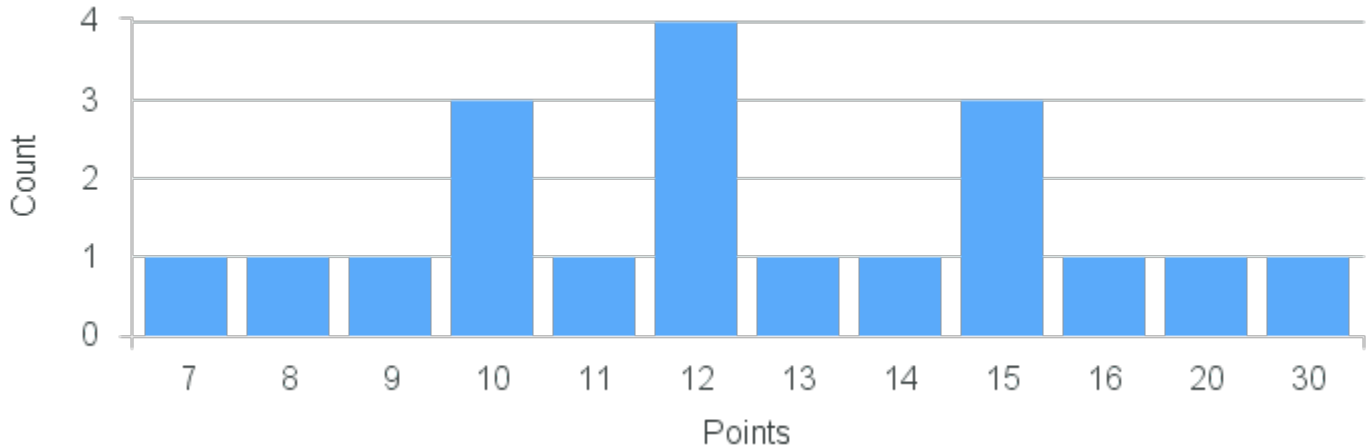

Course Point Distribution for Fall 2022

CRN: 13599

Course ID: EC101 4411 Cross List:

Limit: 25

Principles of Microeconomics

Demand: 19

Waitlisted: 0

Department: Economics & Business

Term	Block(s)	CRN	Course ID	See Also	Course Limit	Course Demand	Count	Points
Fall 2022	4	13599	EC101 4411		25	19	1	30
Fall 2022	4	13599	EC101 4411		25	19	1	20
Fall 2022	4	13599	EC101 4411		25	19	1	16
Fall 2022	4	13599	EC101 4411		25	19	3	15
Fall 2022	4	13599	EC101 4411		25	19	1	14
Fall 2022	4	13599	EC101 4411		25	19	1	13
Fall 2022	4	13599	EC101 4411		25	19	4	12
Fall 2022	4	13599	EC101 4411		25	19	1	11
Fall 2022	4	13599	EC101 4411		25	19	3	10
Fall 2022	4	13599	EC101 4411		25	19	1	9
Fall 2022	4	13599	EC101 4411		25	19	1	8
Fall 2022	4	13599	EC101 4411		25	19	1	7