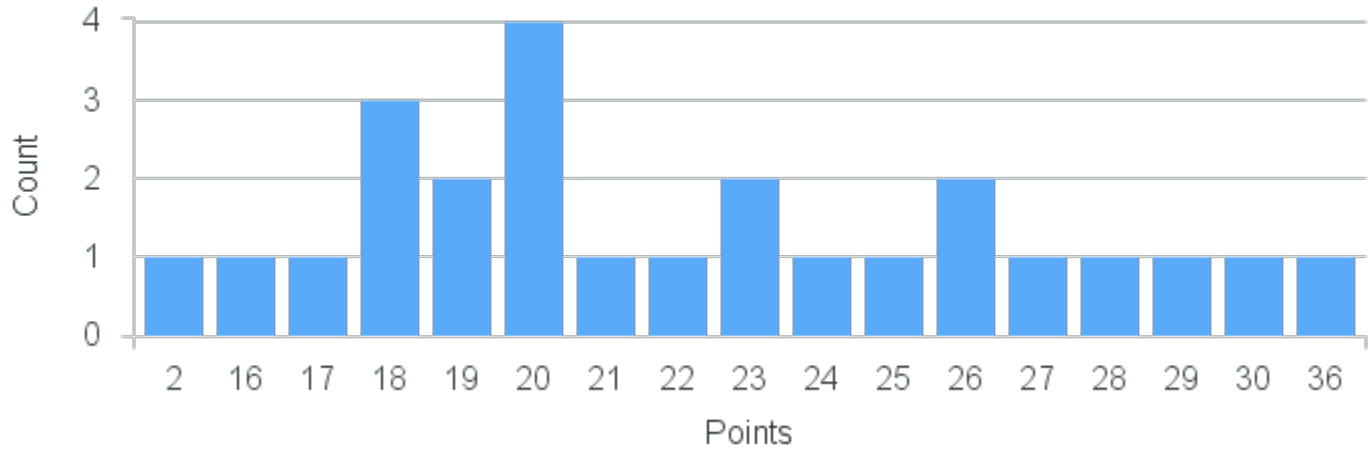

Course Point Distribution for Fall 2022

CRN: 13336

Course ID: BE367 1111 Cross List: SW303 1111

Limit: 14

Animal Ecology

Demand: 25
Waitlisted: 11

Department: Organismal Biology & Ecology

Min Points: 20

Term	Block(s)	CRN	Course ID	See Also	Course Limit	Course Demand	Count	Points
Fall 2022	1	13336	BE367 1111	SW303 1111	14	25	1	36
Fall 2022	1	13336	BE367 1111	SW303 1111	14	25	1	30
Fall 2022	1	13336	BE367 1111	SW303 1111	14	25	1	29
Fall 2022	1	13336	BE367 1111	SW303 1111	14	25	1	28
Fall 2022	1	13336	BE367 1111	SW303 1111	14	25	1	27
Fall 2022	1	13336	BE367 1111	SW303 1111	14	25	2	26
Fall 2022	1	13336	BE367 1111	SW303 1111	14	25	1	25
Fall 2022	1	13336	BE367 1111	SW303 1111	14	25	1	24
Fall 2022	1	13336	BE367 1111	SW303 1111	14	25	2	23
Fall 2022	1	13336	BE367 1111	SW303 1111	14	25	1	22
Fall 2022	1	13336	BE367 1111	SW303 1111	14	25	1	21
Fall 2022	1	13336	BE367 1111	SW303 1111	14	25	4	20
Fall 2022	1	13336	BE367 1111	SW303 1111	14	25	2	19