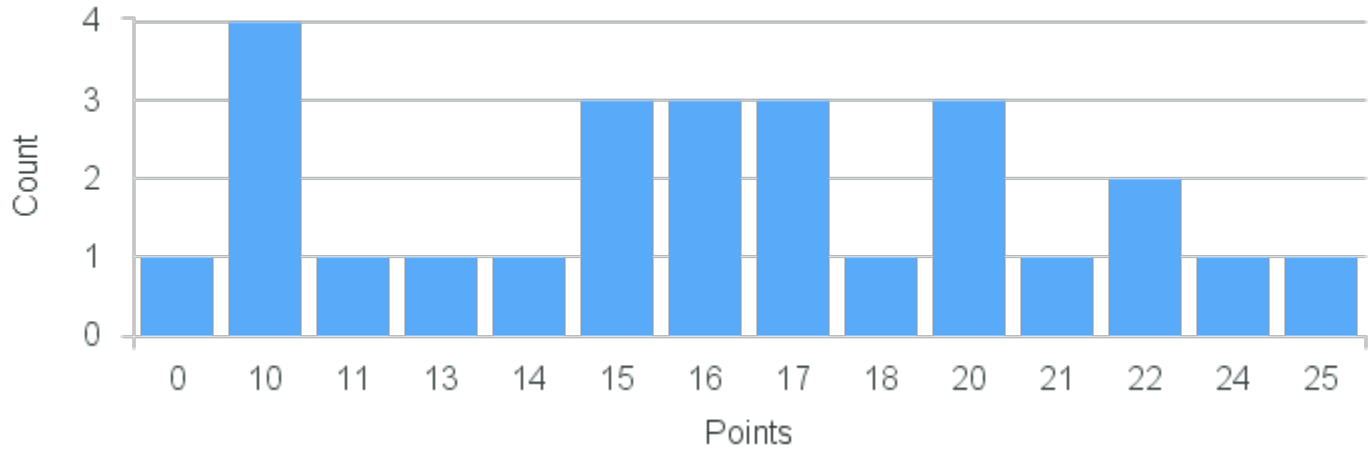

Course Point Distribution for Fall 2022

CRN: 13187

Course ID: MA126 Cross List:
1111

Limit: 25

Calculus 1

Demand: 26

Waitlisted: 1

Department: Mathematics & Computer
Science

Min Points: 10

Term	Block(s)	CRN	Course ID	See Also	Course Limit	Course Demand	Count	Points
Fall 2022	1	13187	MA126 1111		25	26	1	25
Fall 2022	1	13187	MA126 1111		25	26	1	24
Fall 2022	1	13187	MA126 1111		25	26	2	22
Fall 2022	1	13187	MA126 1111		25	26	1	21
Fall 2022	1	13187	MA126 1111		25	26	3	20
Fall 2022	1	13187	MA126 1111		25	26	1	18
Fall 2022	1	13187	MA126 1111		25	26	3	17
Fall 2022	1	13187	MA126 1111		25	26	3	16
Fall 2022	1	13187	MA126 1111		25	26	3	15
Fall 2022	1	13187	MA126 1111		25	26	1	14
Fall 2022	1	13187	MA126 1111		25	26	1	13
Fall 2022	1	13187	MA126 1111		25	26	1	11
Fall 2022	1	13187	MA126 1111		25	26	4	10