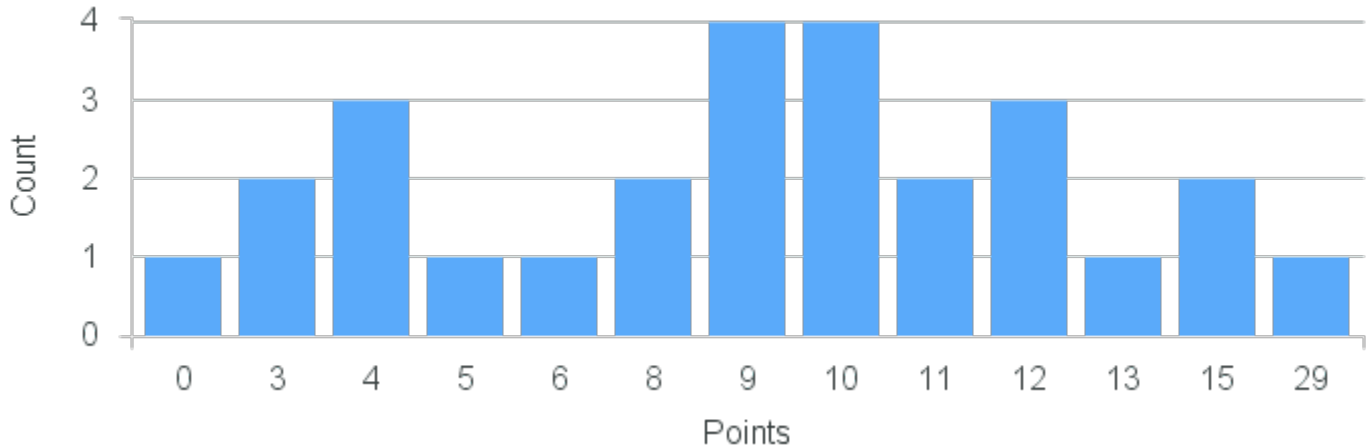

Course Point Distribution for Fall 2022

CRN: 13534

Course ID: SO116 Cross List: RM116 3311
3311

Limit: 25

Global Inequality

Demand: 27

Waitlisted: 2

Department: Sociology

Min Points: 3

Term	Block(s)	CRN	Course ID	See Also	Course Limit	Course Demand	Count	Points
Fall 2022	3	13534	SO116 3311	RM116 3311	25	27	1	29
Fall 2022	3	13534	SO116 3311	RM116 3311	25	27	2	15
Fall 2022	3	13534	SO116 3311	RM116 3311	25	27	1	13
Fall 2022	3	13534	SO116 3311	RM116 3311	25	27	3	12
Fall 2022	3	13534	SO116 3311	RM116 3311	25	27	2	11
Fall 2022	3	13534	SO116 3311	RM116 3311	25	27	4	10
Fall 2022	3	13534	SO116 3311	RM116 3311	25	27	4	9
Fall 2022	3	13534	SO116 3311	RM116 3311	25	27	2	8
Fall 2022	3	13534	SO116 3311	RM116 3311	25	27	1	6
Fall 2022	3	13534	SO116 3311	RM116 3311	25	27	1	5
Fall 2022	3	13534	SO116 3311	RM116 3311	25	27	3	4
Fall 2022	3	13534	SO116 3311	RM116 3311	25	27	2	3
Fall 2022	3	13534	SO116 3311	RM116 3311	25	27	1	0