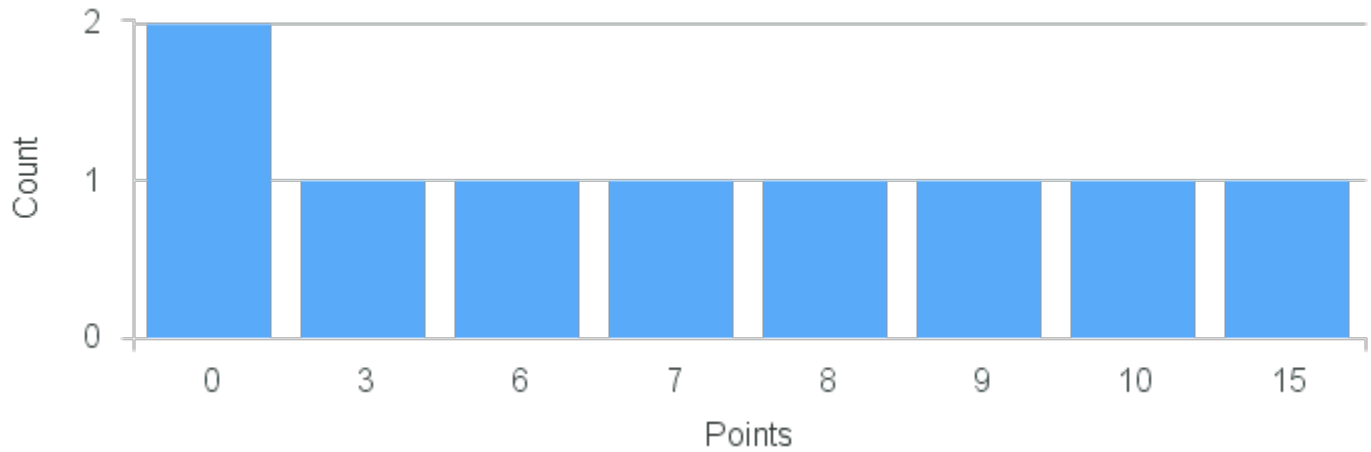

Course Point Distribution for Fall 2022

CRN: 13001

Course ID: TH225 1111 Cross List: EN286 1111

Limit: 16

Writing from the Well: Mining the Subconscious

Demand: 9

Waitlisted: 0

Department: Theatre and Dance

Term	Block(s)	CRN	Course ID	See Also	Course Limit	Course Demand	Count	Points
Fall 2022	1	13001	TH225 1111	EN286 1111	16	9	1	15
Fall 2022	1	13001	TH225 1111	EN286 1111	16	9	1	10
Fall 2022	1	13001	TH225 1111	EN286 1111	16	9	1	9
Fall 2022	1	13001	TH225 1111	EN286 1111	16	9	1	8
Fall 2022	1	13001	TH225 1111	EN286 1111	16	9	1	7
Fall 2022	1	13001	TH225 1111	EN286 1111	16	9	1	6
Fall 2022	1	13001	TH225 1111	EN286 1111	16	9	1	3
Fall 2022	1	13001	TH225 1111	EN286 1111	16	9	2	0