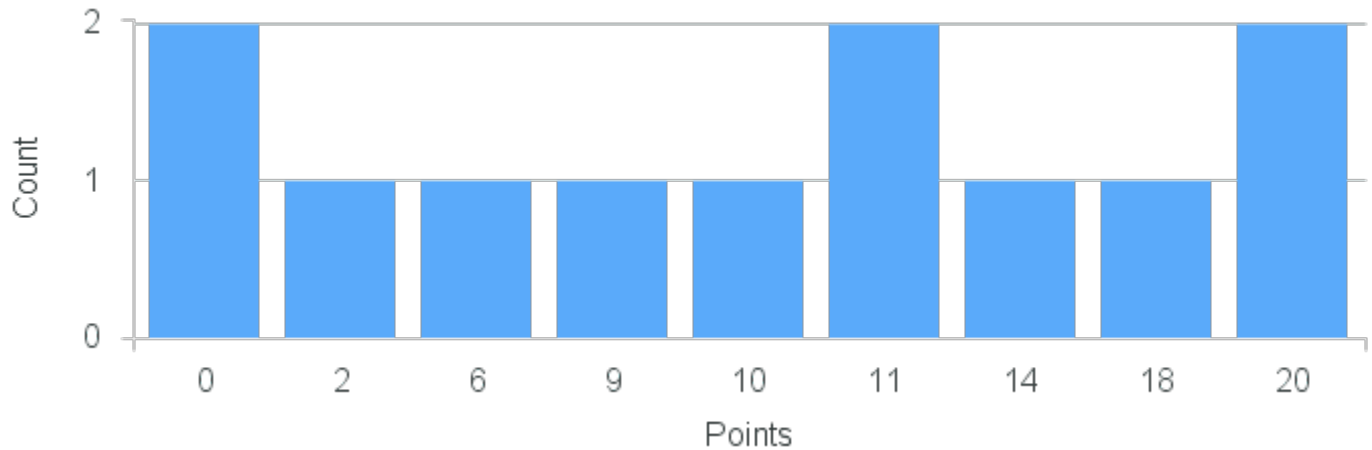

Course Point Distribution for Fall 2022

CRN: 13399

Course ID: PS203 1121 Cross List:

Limit: 25

Topics in Politics: International Law

Demand: 12

Waitlisted: 0

Department: Political Science

Term	Block(s)	CRN	Course ID	See Also	Course Limit	Course Demand	Count	Points
Fall 2022	1	13399	PS203 1121		25	12	2	20
Fall 2022	1	13399	PS203 1121		25	12	1	18
Fall 2022	1	13399	PS203 1121		25	12	1	14
Fall 2022	1	13399	PS203 1121		25	12	2	11
Fall 2022	1	13399	PS203 1121		25	12	1	10
Fall 2022	1	13399	PS203 1121		25	12	1	9
Fall 2022	1	13399	PS203 1121		25	12	1	6
Fall 2022	1	13399	PS203 1121		25	12	1	2
Fall 2022	1	13399	PS203 1121		25	12	2	0