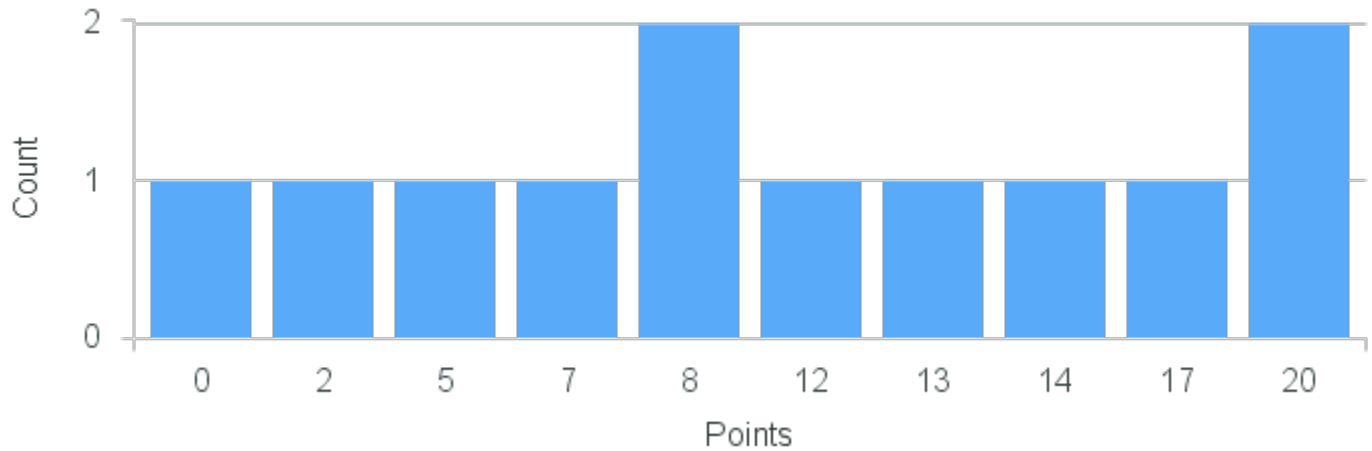

Course Point Distribution for Fall 2022

CRN: 13098

Course ID: FM101 3311 Cross List:

Limit: 25

Introduction to Film Studies

Demand: 12

Waitlisted: 0

Department: Film and New Media Studies

Term	Block(s)	CRN	Course ID	See Also	Course Limit	Course Demand	Count	Points
Fall 2022	3	13098	FM101 3311		25	12	2	20
Fall 2022	3	13098	FM101 3311		25	12	1	17
Fall 2022	3	13098	FM101 3311		25	12	1	14
Fall 2022	3	13098	FM101 3311		25	12	1	13
Fall 2022	3	13098	FM101 3311		25	12	1	12
Fall 2022	3	13098	FM101 3311		25	12	2	8
Fall 2022	3	13098	FM101 3311		25	12	1	7
Fall 2022	3	13098	FM101 3311		25	12	1	5
Fall 2022	3	13098	FM101 3311		25	12	1	2
Fall 2022	3	13098	FM101 3311		25	12	1	0