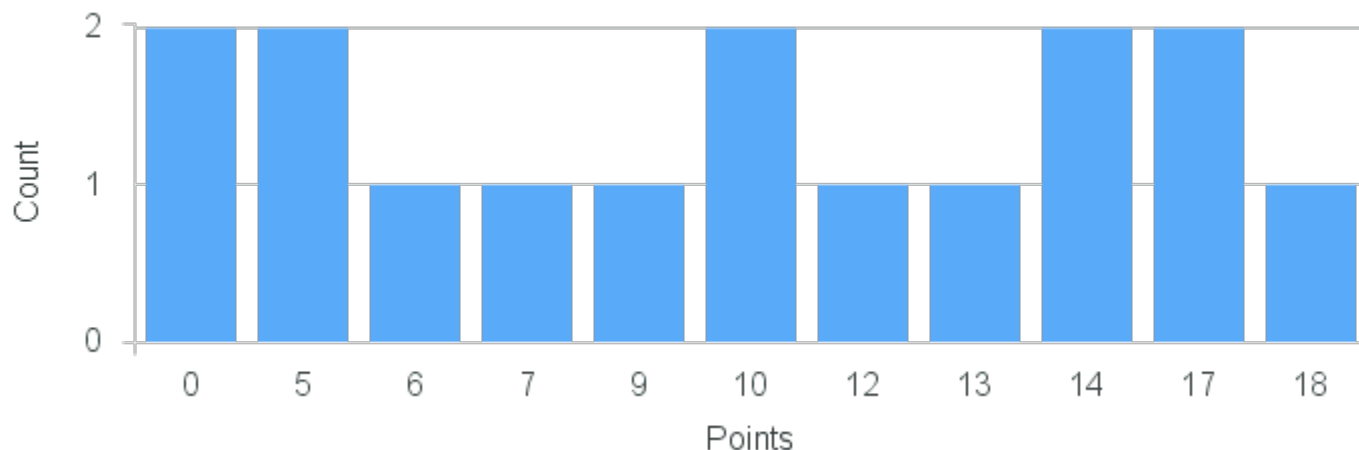

Course Point Distribution for Fall 2022

CRN: 13071

Course ID: CH108 3311   Cross List:

Limit: 25

General Chemistry II

Demand: 16

Waitlisted: 0

Department: Chemistry & Biochemistry

Term	Block(s)	CRN	Course ID	See Also	Course Limit	Course Demand	Count	Points
Fall 2022	3	13071	CH108 3311		25	16	1	18
Fall 2022	3	13071	CH108 3311		25	16	2	17
Fall 2022	3	13071	CH108 3311		25	16	2	14
Fall 2022	3	13071	CH108 3311		25	16	1	13
Fall 2022	3	13071	CH108 3311		25	16	1	12
Fall 2022	3	13071	CH108 3311		25	16	2	10
Fall 2022	3	13071	CH108 3311		25	16	1	9
Fall 2022	3	13071	CH108 3311		25	16	1	7
Fall 2022	3	13071	CH108 3311		25	16	1	6
Fall 2022	3	13071	CH108 3311		25	16	2	5
Fall 2022	3	13071	CH108 3311		25	16	2	0