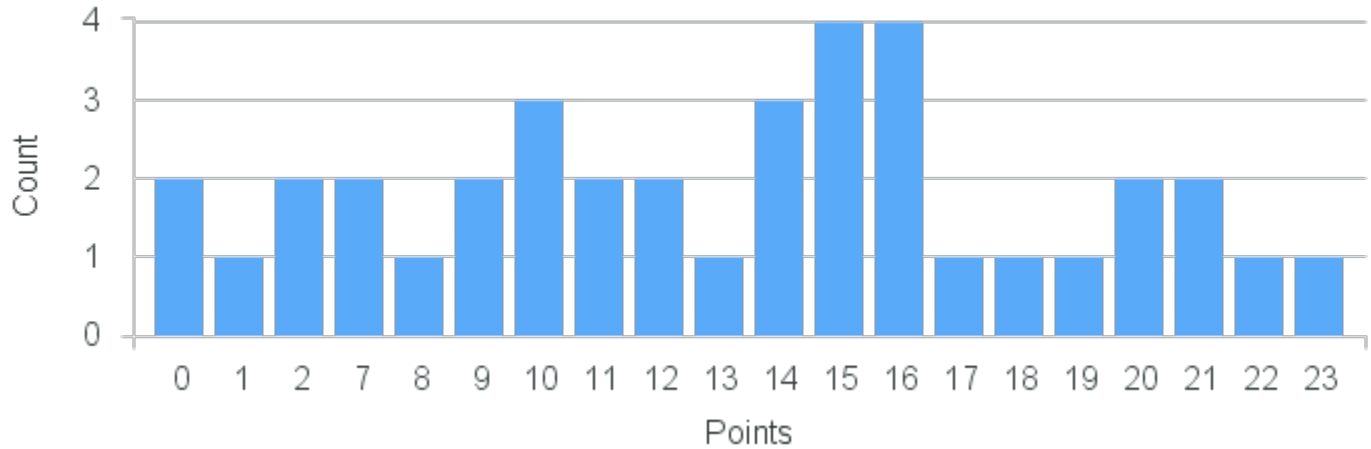

Course Point Distribution for Fall 2022

CRN: 13172

Course ID: MA117 Cross List:
1111

Limit: 25

Probability & Statistics

Demand: 38
Waitlisted: 13

Department: Mathematics & Computer
Science

Min Points: 11

Term	Block(s)	CRN	Course ID	See Also	Course Limit	Course Demand	Count	Points
Fall 2022	1	13172	MA117 1111		25	38	1	23
Fall 2022	1	13172	MA117 1111		25	38	1	22
Fall 2022	1	13172	MA117 1111		25	38	2	21
Fall 2022	1	13172	MA117 1111		25	38	2	20
Fall 2022	1	13172	MA117 1111		25	38	1	19
Fall 2022	1	13172	MA117 1111		25	38	1	18
Fall 2022	1	13172	MA117 1111		25	38	1	17
Fall 2022	1	13172	MA117 1111		25	38	4	16
Fall 2022	1	13172	MA117 1111		25	38	4	15
Fall 2022	1	13172	MA117 1111		25	38	3	14
Fall 2022	1	13172	MA117 1111		25	38	1	13
Fall 2022	1	13172	MA117 1111		25	38	2	12
Fall 2022	1	13172	MA117 1111		25	38	2	11