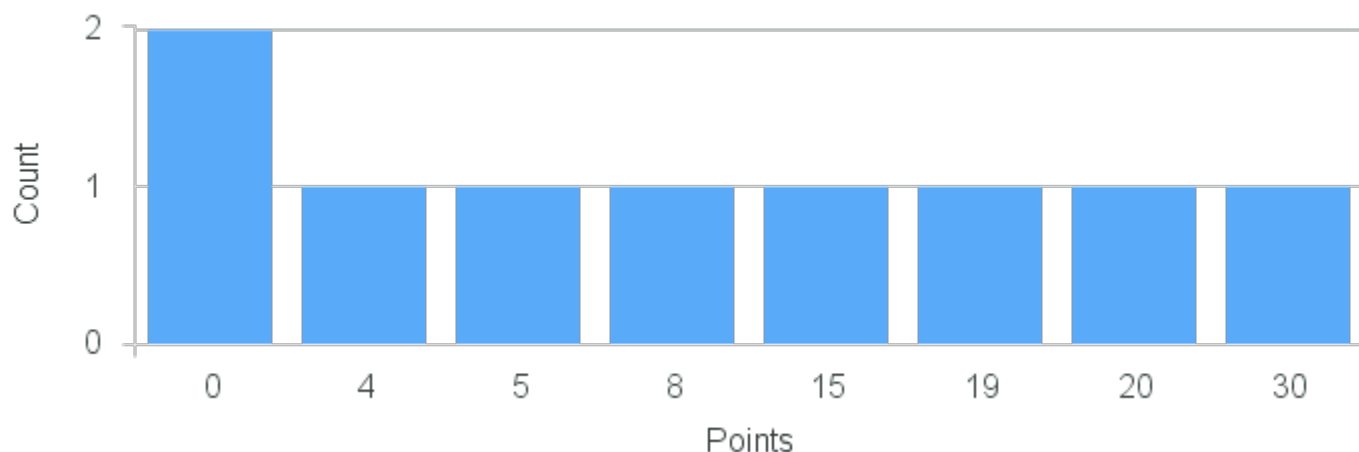

Course Point Distribution for Fall 2022

CRN: 13157

Course ID: GR220   **Cross List:** GR320 1111,PS301 1111
1111

Limit: 25

Intermediate Topics in German Studies: Europe and its Governments

Demand: 9

Waitlisted: 0

Department: German, Russian & E
Asian Lang

Term	Block(s)	CRN	Course ID	See Also	Course Limit	Course Demand	Count	Points
Fall 2022	1	13157	GR220 1111	GR320 1111,PS301 1111	25	9	1	30
Fall 2022	1	13157	GR220 1111	GR320 1111,PS301 1111	25	9	1	20
Fall 2022	1	13157	GR220 1111	GR320 1111,PS301 1111	25	9	1	19
Fall 2022	1	13157	GR220 1111	GR320 1111,PS301 1111	25	9	1	15
Fall 2022	1	13157	GR220 1111	GR320 1111,PS301 1111	25	9	1	8
Fall 2022	1	13157	GR220 1111	GR320 1111,PS301 1111	25	9	1	5
Fall 2022	1	13157	GR220 1111	GR320 1111,PS301 1111	25	9	1	4
Fall 2022	1	13157	GR220 1111	GR320 1111,PS301 1111	25	9	2	0