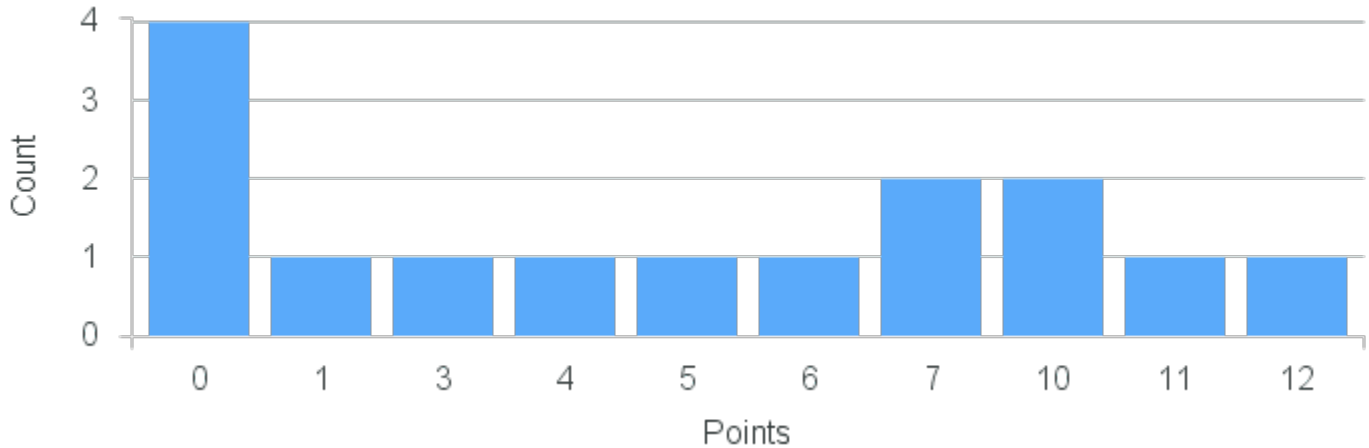

Course Point Distribution for Fall 2022

CRN: 13133

Course ID: IT320
4411

Cross List: FM205 4411,FG206 4411

Limit: 25

Topics in Italian Culture: Love & Anarchy: Romance, Sex, and Politics in Italian Cinema

Demand: 15

Waitlisted: 0

Department: Romance Languages

Term	Block(s)	CRN	Course ID	See Also	Course Limit	Course Demand	Count	Points
Fall 2022	4	13133	IT320 4411	FM205 4411,FG206 4411	25	15	1	12
Fall 2022	4	13133	IT320 4411	FM205 4411,FG206 4411	25	15	1	11
Fall 2022	4	13133	IT320 4411	FM205 4411,FG206 4411	25	15	2	10
Fall 2022	4	13133	IT320 4411	FM205 4411,FG206 4411	25	15	2	7
Fall 2022	4	13133	IT320 4411	FM205 4411,FG206 4411	25	15	1	6
Fall 2022	4	13133	IT320 4411	FM205 4411,FG206 4411	25	15	1	5
Fall 2022	4	13133	IT320 4411	FM205 4411,FG206 4411	25	15	1	4
Fall 2022	4	13133	IT320 4411	FM205 4411,FG206 4411	25	15	1	3
Fall 2022	4	13133	IT320 4411	FM205 4411,FG206 4411	25	15	1	1
Fall 2022	4	13133	IT320 4411	FM205 4411,FG206 4411	25	15	4	0