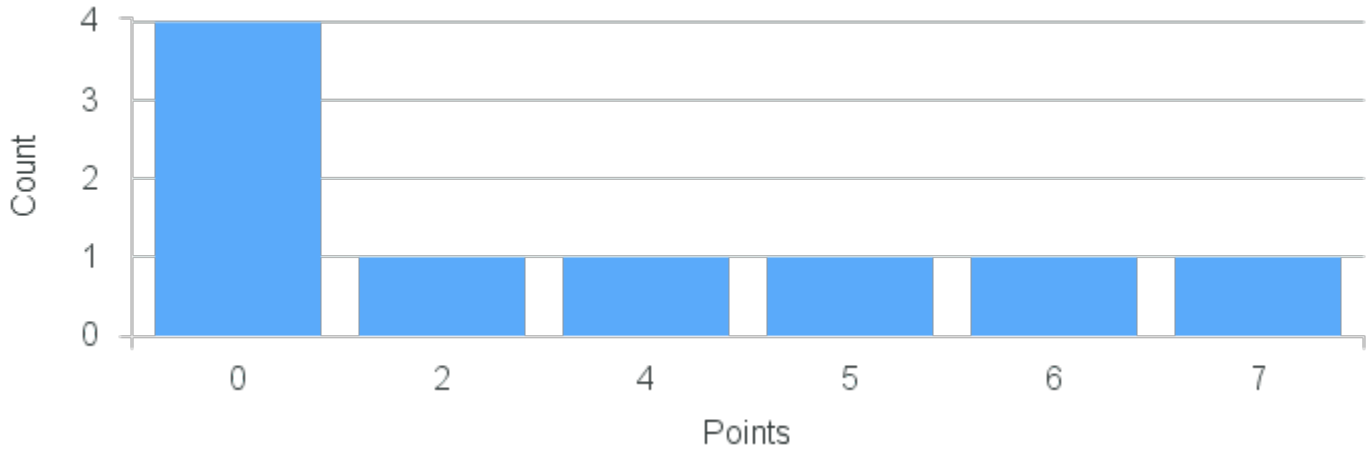

Course Point Distribution for Fall 2022

CRN: 13595

Course ID: AH200
1111

Cross List:

Limit: 25

Topics in Art History: Mosaics Tessellated Perspectives

Demand: 9

Waitlisted: 0

Department: Art

Term	Block(s)	CRN	Course ID	See Also	Course Limit	Course Demand	Count	Points
Fall 2022	1	13595	AH200 1111		25	9	1	7
Fall 2022	1	13595	AH200 1111		25	9	1	6
Fall 2022	1	13595	AH200 1111		25	9	1	5
Fall 2022	1	13595	AH200 1111		25	9	1	4
Fall 2022	1	13595	AH200 1111		25	9	1	2
Fall 2022	1	13595	AH200 1111		25	9	4	0