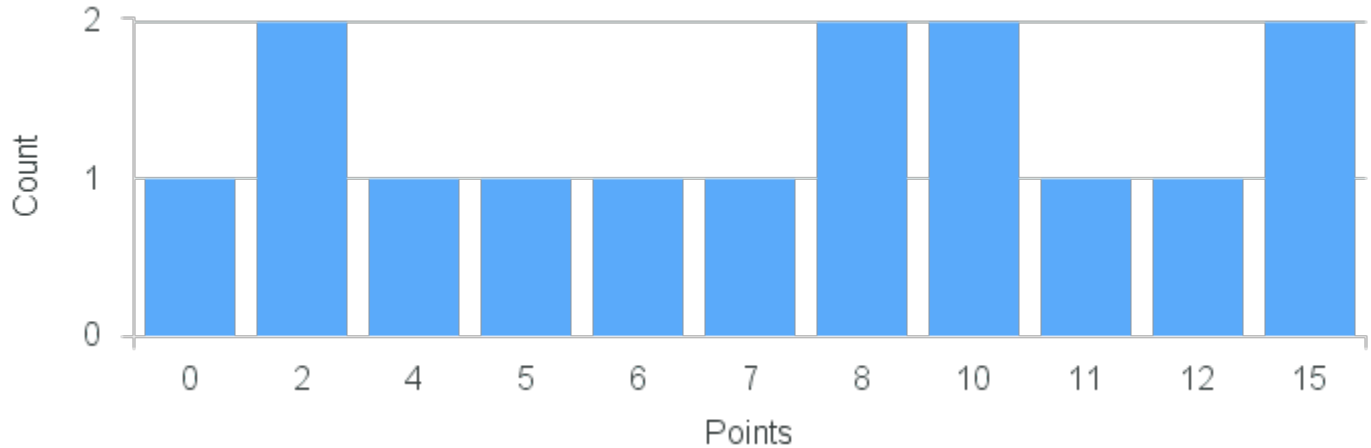

# Course Point Distribution for Fall 2022

CRN: 13794

Course ID: EN221 Cross List:  
2211

Limit: 25

Introduction to Poetry

Demand: 15

Waitlisted: 0

Department: English