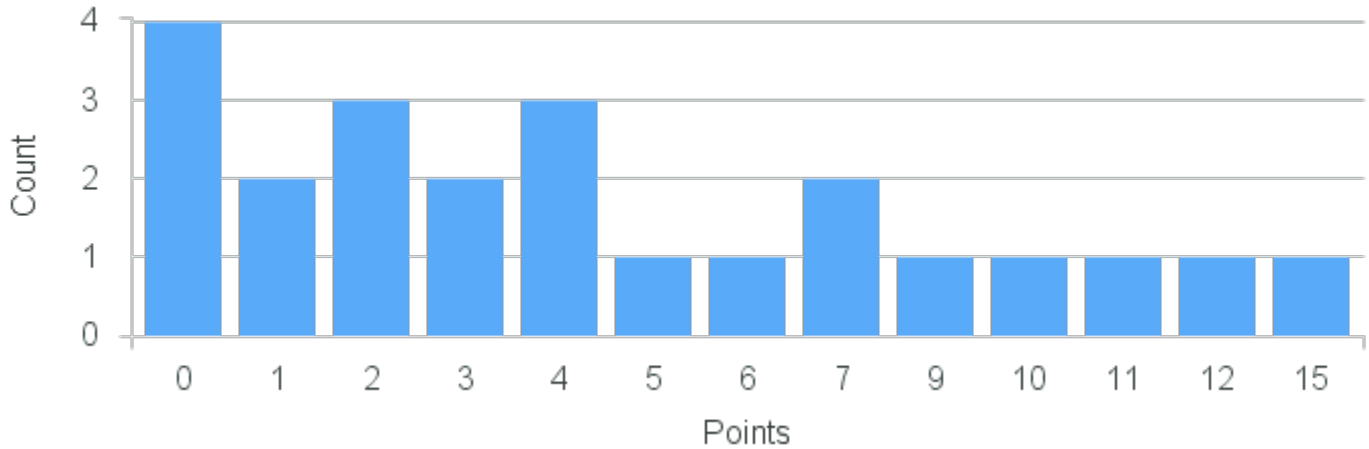

# Course Point Distribution for Fall 2022

CRN: 13169

Course ID: MA201 Cross List:  
2211

Limit: 25

Foundations of Discrete Mathematics

Demand: 23

Waitlisted: 0

Department: Mathematics & Computer  
Science