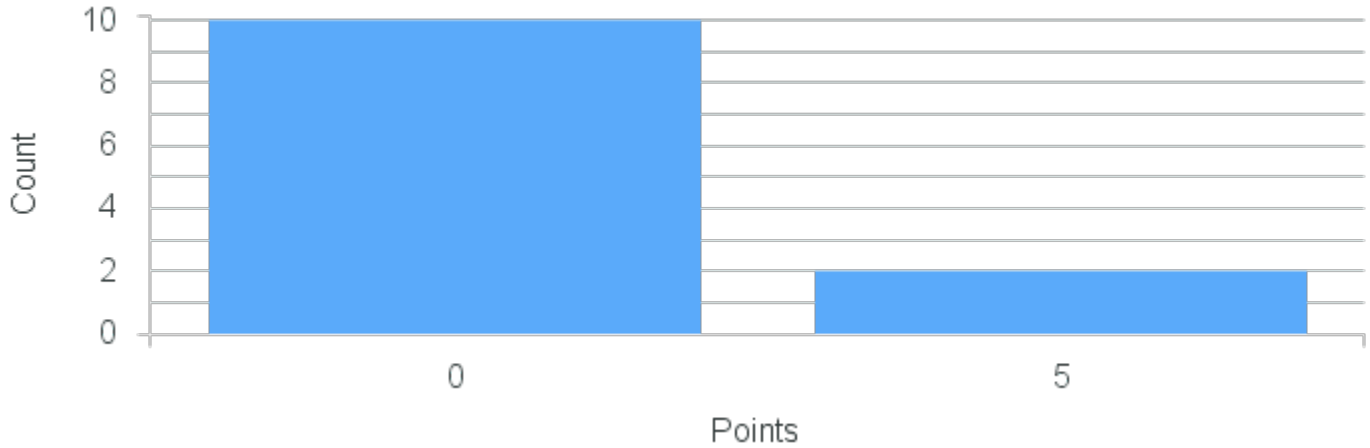

Course Point Distribution for Fall 2022

CRN: 13030

Course ID: DA232 4411 Cross List: TH232 4411

Limit: 25

Performance Away

Demand: 12

Waitlisted: 0

Department: Drama & Dance

Term	Block(s)	CRN	Course ID	See Also	Course Limit	Course Demand	Count	Points
Fall 2022	4	13030	DA232 4411	TH232 4411	25	12	2	5
Fall 2022	4	13030	DA232 4411	TH232 4411	25	12	10	0