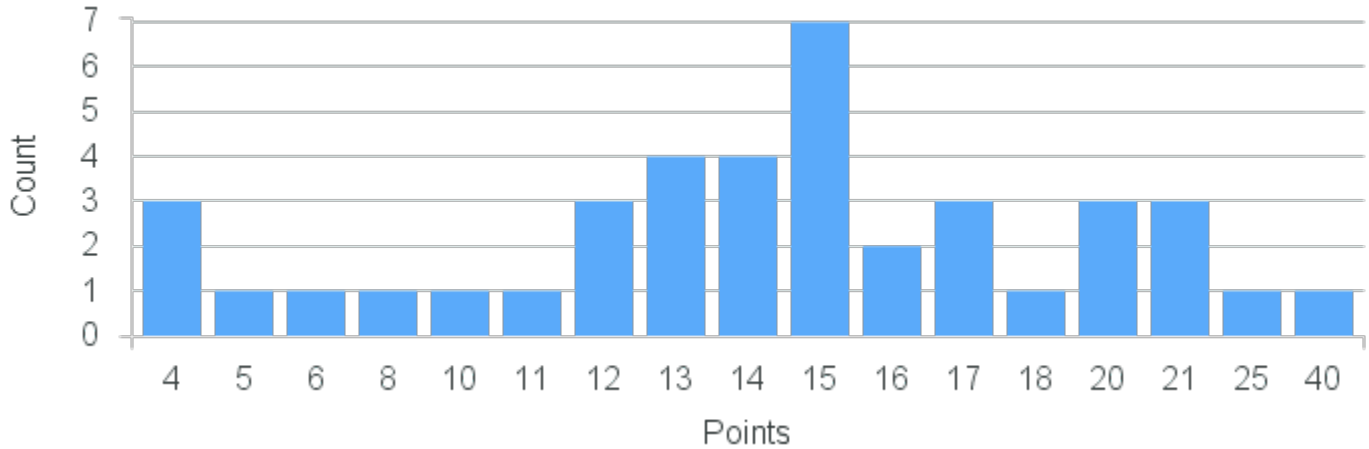

Course Point Distribution for Fall 2022

CRN: 13182

Course ID: MA117 Cross List:
2211

Limit: 25

Probability & Statistics

Demand: 40

Waitlisted: 15

Department: Mathematics & Computer
Science

Min Points: 14

Term	Block(s)	CRN	Course ID	See Also	Course Limit	Course Demand	Count	Points
Fall 2022	2	13182	MA117 2211		25	40	1	40
Fall 2022	2	13182	MA117 2211		25	40	1	25
Fall 2022	2	13182	MA117 2211		25	40	3	21
Fall 2022	2	13182	MA117 2211		25	40	3	20
Fall 2022	2	13182	MA117 2211		25	40	1	18
Fall 2022	2	13182	MA117 2211		25	40	3	17
Fall 2022	2	13182	MA117 2211		25	40	2	16
Fall 2022	2	13182	MA117 2211		25	40	7	15
Fall 2022	2	13182	MA117 2211		25	40	4	14
Fall 2022	2	13182	MA117 2211		25	40	4	13
Fall 2022	2	13182	MA117 2211		25	40	3	12
Fall 2022	2	13182	MA117 2211		25	40	1	11
Fall 2022	2	13182	MA117 2211		25	40	1	10