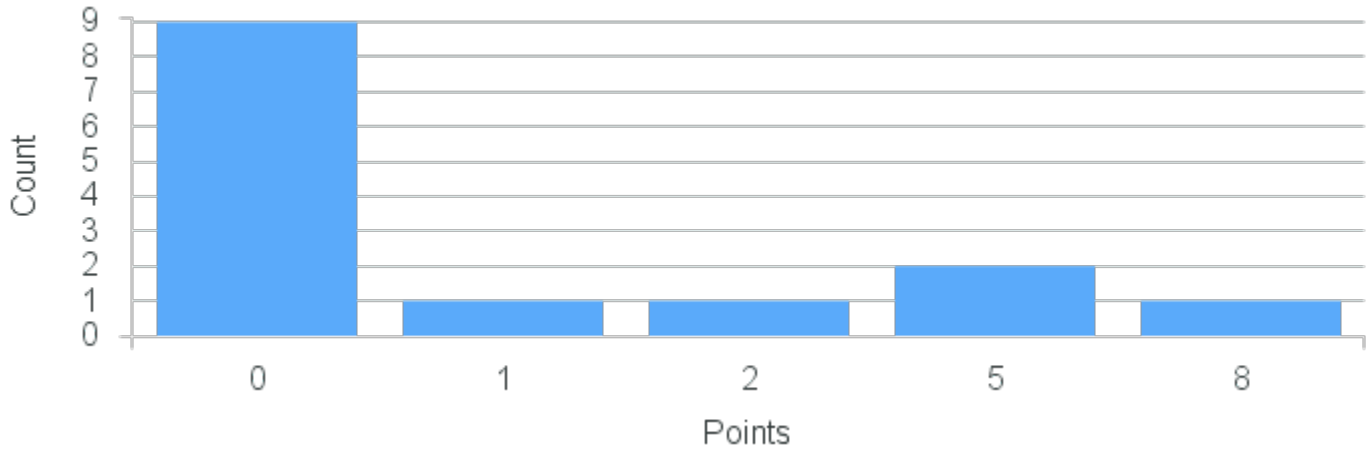

# Course Point Distribution for Fall 2022

CRN: 13298

Course ID: AN123 1412 Cross List:

Limit: 25

American Sign Language I

Demand: 14

Waitlisted: 0

Department: Anthropology