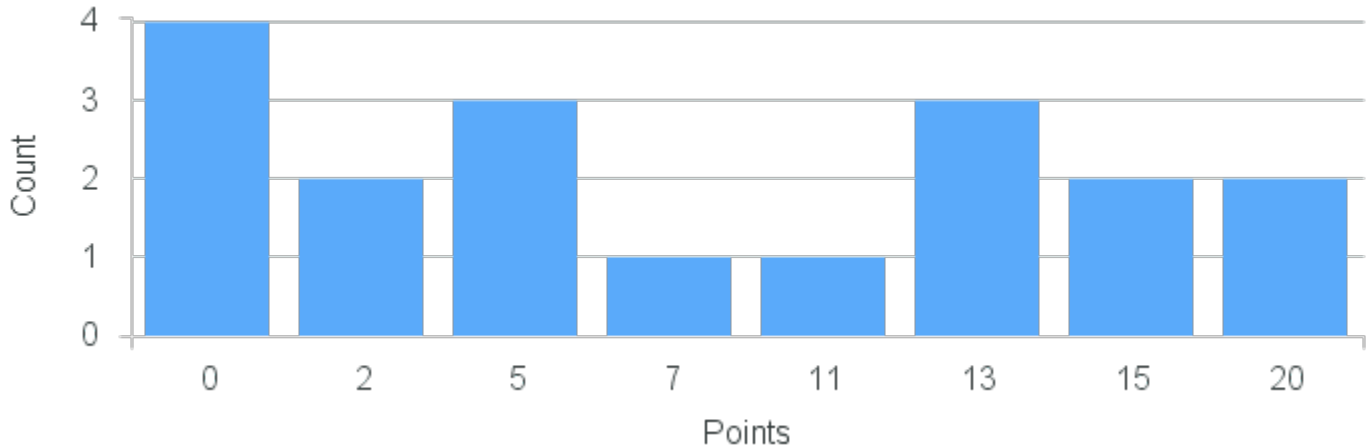

Course Point Distribution for Fall 2022

CRN: 13046

Course ID: HY399 2211 Cross List:

Limit: 15

Junior Seminar: Studying History

Demand: 18

Waitlisted: 3

Department: History

Min Points: 0

Term	Block(s)	CRN	Course ID	See Also	Course Limit	Course Demand	Count	Points
Fall 2022	2	13046	HY399 2211		15	18	2	20
Fall 2022	2	13046	HY399 2211		15	18	2	15
Fall 2022	2	13046	HY399 2211		15	18	3	13
Fall 2022	2	13046	HY399 2211		15	18	1	11
Fall 2022	2	13046	HY399 2211		15	18	1	7
Fall 2022	2	13046	HY399 2211		15	18	3	5
Fall 2022	2	13046	HY399 2211		15	18	2	2
Fall 2022	2	13046	HY399 2211		15	18	4	0