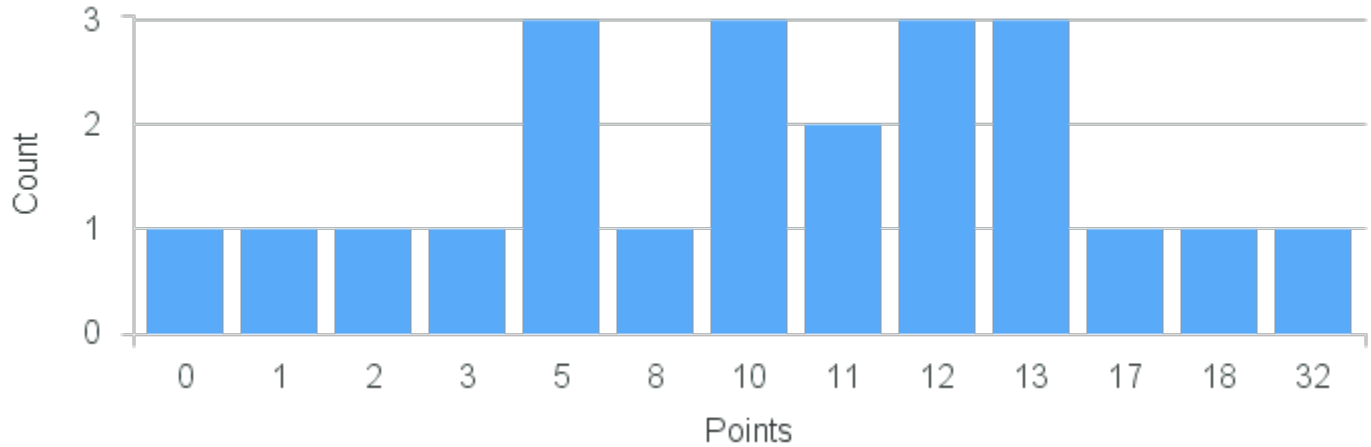

Course Point Distribution for Fall 2022

CRN: 13181

Course ID: MA217 Cross List:
1111

Limit: 25

Probability and Statistical Modeling

Demand: 22

Waitlisted: 0

Department: Mathematics & Computer
Science

Term	Block(s)	CRN	Course ID	See Also	Course Limit	Course Demand	Count	Points
Fall 2022	1	13181	MA217 1111		25	22	1	32
Fall 2022	1	13181	MA217 1111		25	22	1	18
Fall 2022	1	13181	MA217 1111		25	22	1	17
Fall 2022	1	13181	MA217 1111		25	22	3	13
Fall 2022	1	13181	MA217 1111		25	22	3	12
Fall 2022	1	13181	MA217 1111		25	22	2	11
Fall 2022	1	13181	MA217 1111		25	22	3	10
Fall 2022	1	13181	MA217 1111		25	22	1	8
Fall 2022	1	13181	MA217 1111		25	22	3	5
Fall 2022	1	13181	MA217 1111		25	22	1	3
Fall 2022	1	13181	MA217 1111		25	22	1	2
Fall 2022	1	13181	MA217 1111		25	22	1	1
Fall 2022	1	13181	MA217 1111		25	22	1	0