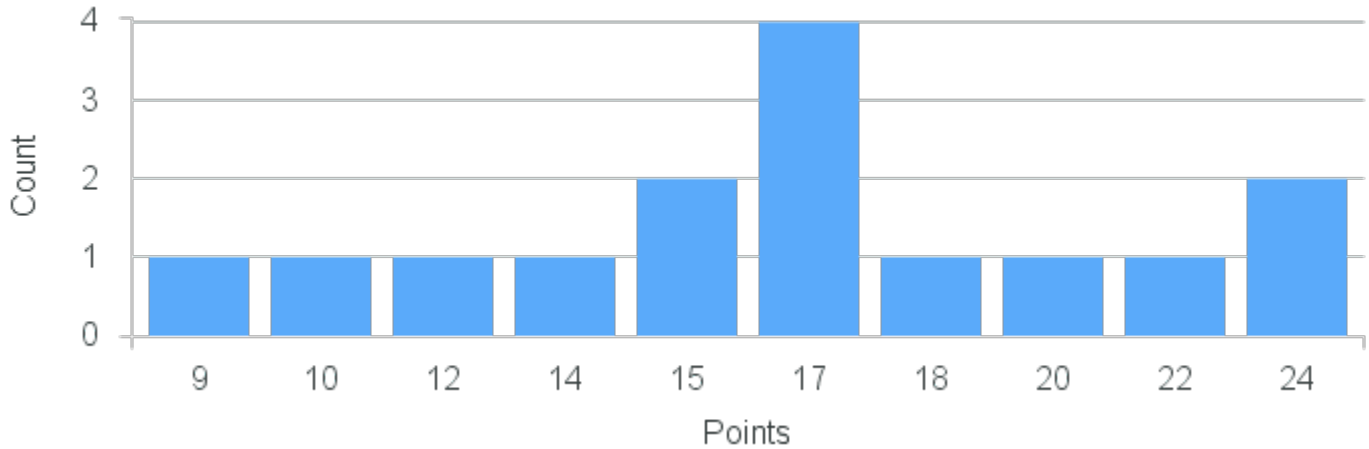

# Course Point Distribution for Fall 2022

CRN: 13029

Course ID: HK321 Cross List:  
2211

Limit: 15

Human Physiology

Demand: 15

Waitlisted: 0

Department: Human Biology and  
Kinesiology