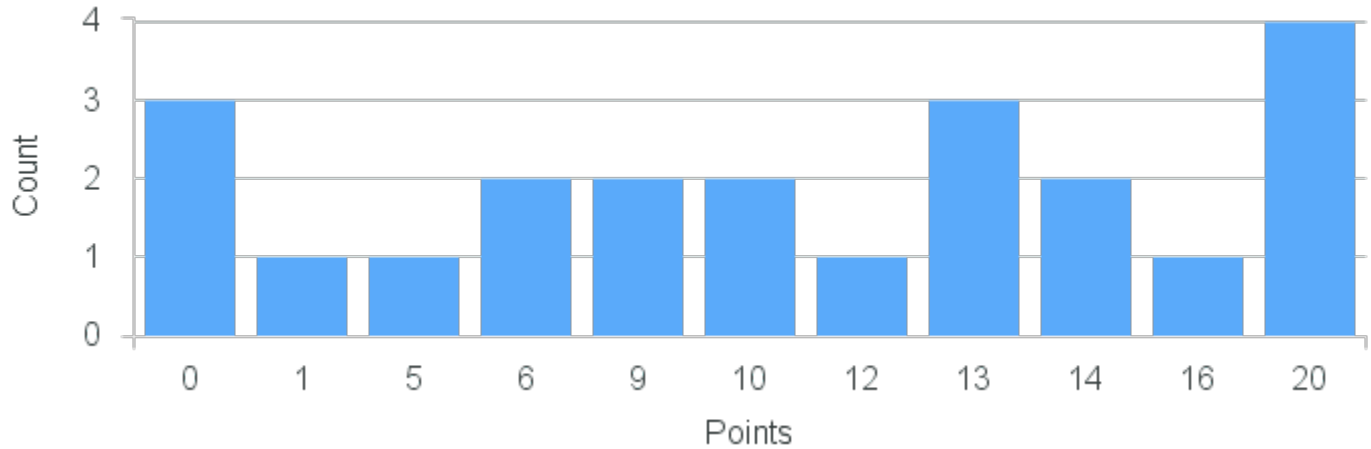

# Course Point Distribution for Fall 2022

CRN: 13175

Course ID: MA204 Cross List:  
4411

Limit: 25

Calculus 3

Demand: 22

Waitlisted: 0

Department: Mathematics & Computer  
Science