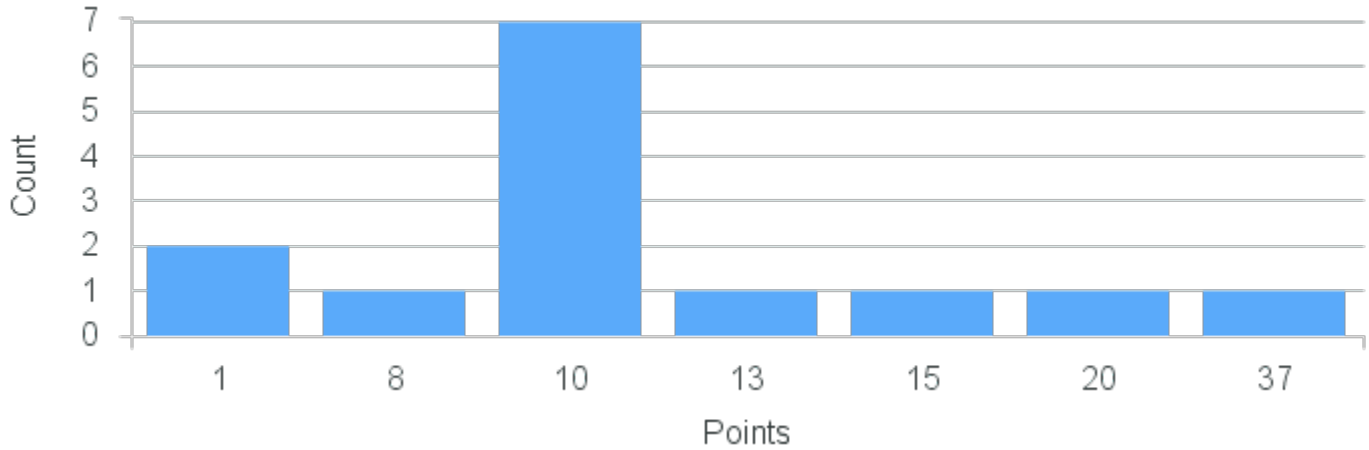

Course Point Distribution for Fall 2022

CRN: 13391

Course ID: PS292 4411 Cross List:

Limit: 25

American Political Thought

Demand: 14

Waitlisted: 0

Department: Political Science

Term	Block(s)	CRN	Course ID	See Also	Course Limit	Course Demand	Count	Points
Fall 2022	4	13391	PS292 4411		25	14	1	37
Fall 2022	4	13391	PS292 4411		25	14	1	20
Fall 2022	4	13391	PS292 4411		25	14	1	15
Fall 2022	4	13391	PS292 4411		25	14	1	13
Fall 2022	4	13391	PS292 4411		25	14	7	10
Fall 2022	4	13391	PS292 4411		25	14	1	8
Fall 2022	4	13391	PS292 4411		25	14	2	1