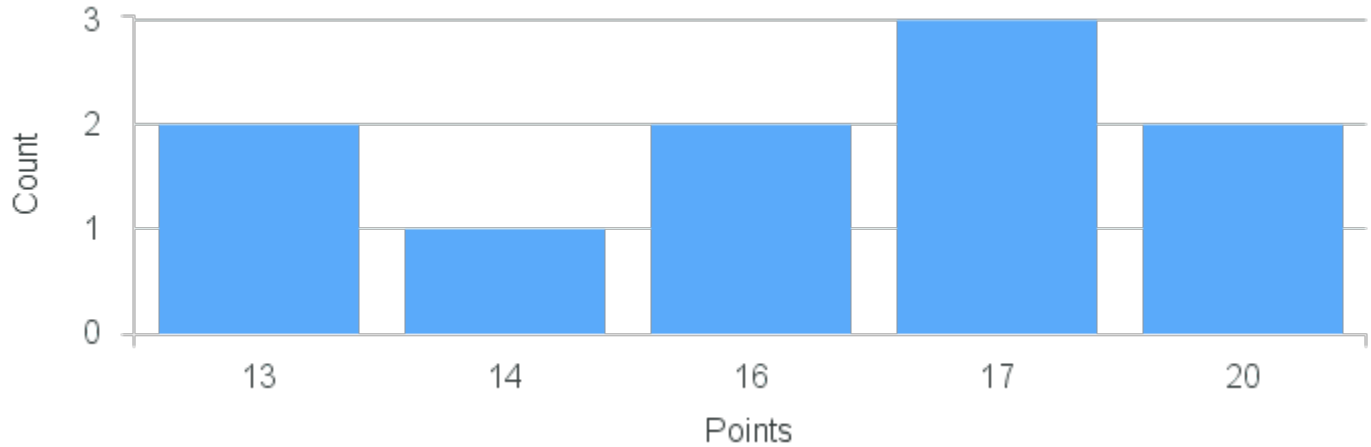

# Course Point Distribution for Fall 2022

CRN: 13330

Course ID: BE208 1111 Cross List: SW208 1111

Limit: 14

Ecology

Demand: 10

Waitlisted: 0

Department: Organismal Biology & Ecology