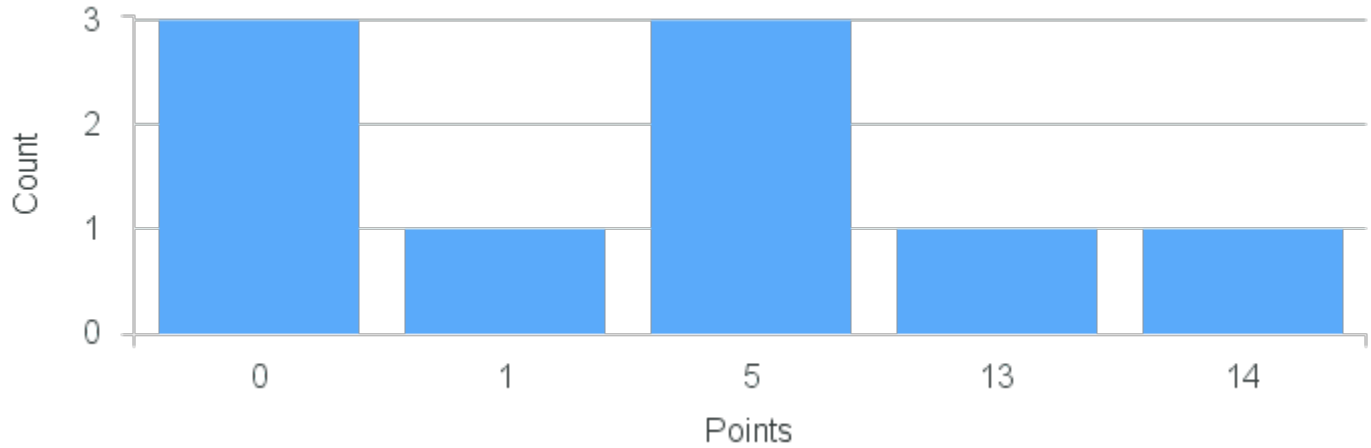

# Course Point Distribution for Fall 2022

CRN: 13489

Course ID: CL208 1111 Cross List:

Limit: 25

Slavery in Ancient Greece and Rome

Demand: 9  
Waitlisted: 0

Department: Classics

Term	Block(s)	CRN	Course ID	See Also	Course Limit	Course Demand	Count	Points
Fall 2022	1	13489	CL208 1111		25	9	1	14
Fall 2022	1	13489	CL208 1111		25	9	1	13
Fall 2022	1	13489	CL208 1111		25	9	3	5
Fall 2022	1	13489	CL208 1111		25	9	1	1
Fall 2022	1	13489	CL208 1111		25	9	3	0