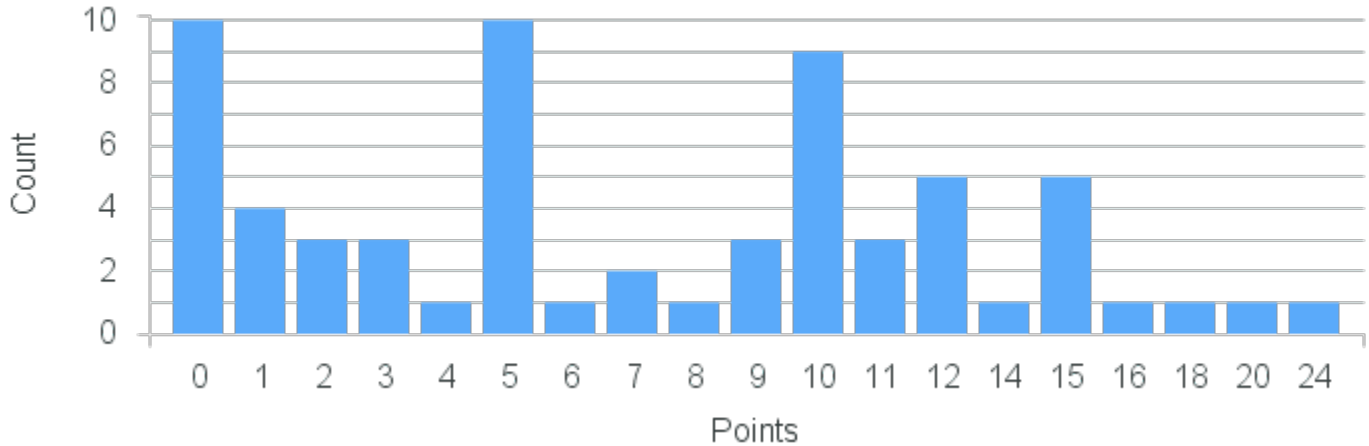

Course Point Distribution for Fall 2022

CRN: 13575

Course ID: CL116 Cross List: HY116 2211,PH116 2211
2211

Limit: 32

Greek History and Philosophy: Self and Soul from Antiquity to Modernity

Demand: 65

Waitlisted: 33

Department: Classics

Min Points: 7

Term	Block(s)	CRN	Course ID	See Also	Course Limit	Course Demand	Count	Points
Fall 2022	2	13575	CL116 2211	HY116 2211,PH116 2211	32	65	1	24
Fall 2022	2	13575	CL116 2211	HY116 2211,PH116 2211	32	65	1	20
Fall 2022	2	13575	CL116 2211	HY116 2211,PH116 2211	32	65	1	18
Fall 2022	2	13575	CL116 2211	HY116 2211,PH116 2211	32	65	1	16
Fall 2022	2	13575	CL116 2211	HY116 2211,PH116 2211	32	65	5	15
Fall 2022	2	13575	CL116 2211	HY116 2211,PH116 2211	32	65	1	14
Fall 2022	2	13575	CL116 2211	HY116 2211,PH116 2211	32	65	5	12
Fall 2022	2	13575	CL116 2211	HY116 2211,PH116 2211	32	65	3	11
Fall 2022	2	13575	CL116 2211	HY116 2211,PH116 2211	32	65	9	10
Fall 2022	2	13575	CL116 2211	HY116 2211,PH116 2211	32	65	3	9
Fall 2022	2	13575	CL116 2211	HY116 2211,PH116 2211	32	65	1	8
Fall 2022	2	13575	CL116 2211	HY116 2211,PH116 2211	32	65	2	7
Fall 2022	2	13575	CL116 2211	HY116 2211,PH116 2211	32	65	1	6
Fall 2022	2	13575	CL116 2211	HY116 2211,PH116 2211	32	65	10	5