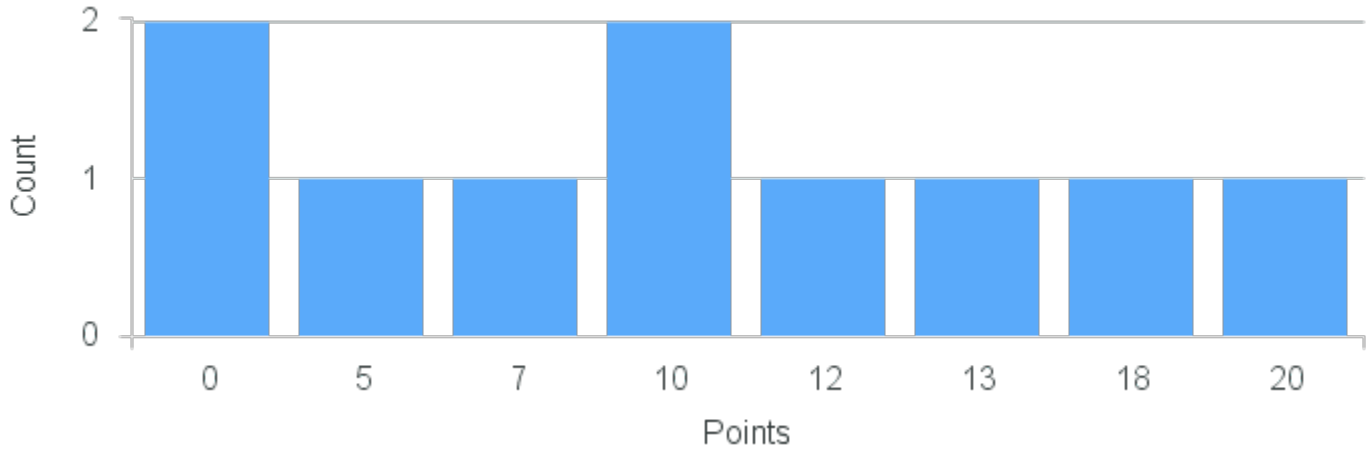

Course Point Distribution for Fall 2022

CRN: 13230

Course ID: AS212 4411 Cross List:

Limit: 12

Design Workshop

Demand: 10

Waitlisted: 0

Department: Art

Term	Block(s)	CRN	Course ID	See Also	Course Limit	Course Demand	Count	Points
Fall 2022	4	13230	AS212 4411		12	10	1	20
Fall 2022	4	13230	AS212 4411		12	10	1	18
Fall 2022	4	13230	AS212 4411		12	10	1	13
Fall 2022	4	13230	AS212 4411		12	10	1	12
Fall 2022	4	13230	AS212 4411		12	10	2	10
Fall 2022	4	13230	AS212 4411		12	10	1	7
Fall 2022	4	13230	AS212 4411		12	10	1	5
Fall 2022	4	13230	AS212 4411		12	10	2	0