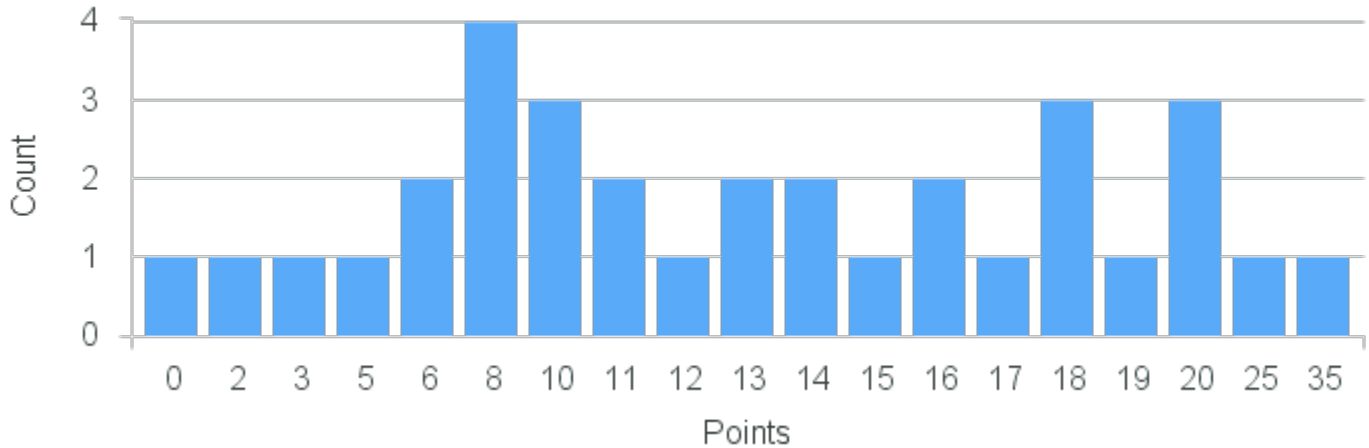

Course Point Distribution for Fall 2022

CRN: 13243

Course ID: ED101 1111 Cross List:

Limit: 25

Introduction to K-12 Classroom Culture

Demand: 33

Waitlisted: 8

Department: Education

Min Points: 8

Term	Block(s)	CRN	Course ID	See Also	Course Limit	Course Demand	Count	Points
Fall 2022	1	13243	ED101 1111		25	33	1	35
Fall 2022	1	13243	ED101 1111		25	33	1	25
Fall 2022	1	13243	ED101 1111		25	33	3	20
Fall 2022	1	13243	ED101 1111		25	33	1	19
Fall 2022	1	13243	ED101 1111		25	33	3	18
Fall 2022	1	13243	ED101 1111		25	33	1	17
Fall 2022	1	13243	ED101 1111		25	33	2	16
Fall 2022	1	13243	ED101 1111		25	33	1	15
Fall 2022	1	13243	ED101 1111		25	33	2	14
Fall 2022	1	13243	ED101 1111		25	33	2	13
Fall 2022	1	13243	ED101 1111		25	33	1	12
Fall 2022	1	13243	ED101 1111		25	33	2	11
Fall 2022	1	13243	ED101 1111		25	33	3	10
Fall 2022	1	13243	ED101 1111		25	33	4	8