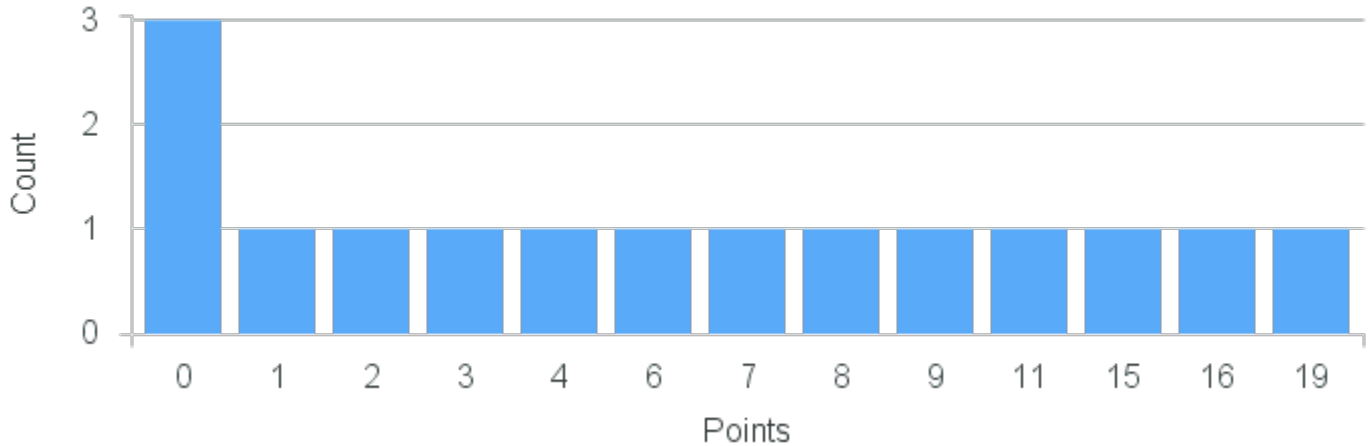

# Course Point Distribution for Fall 2022

CRN: 13092

Course ID: GY211 Cross List:  
4411

Limit: 25

Earth Materials

Demand: 15

Waitlisted: 0

Department: Geology