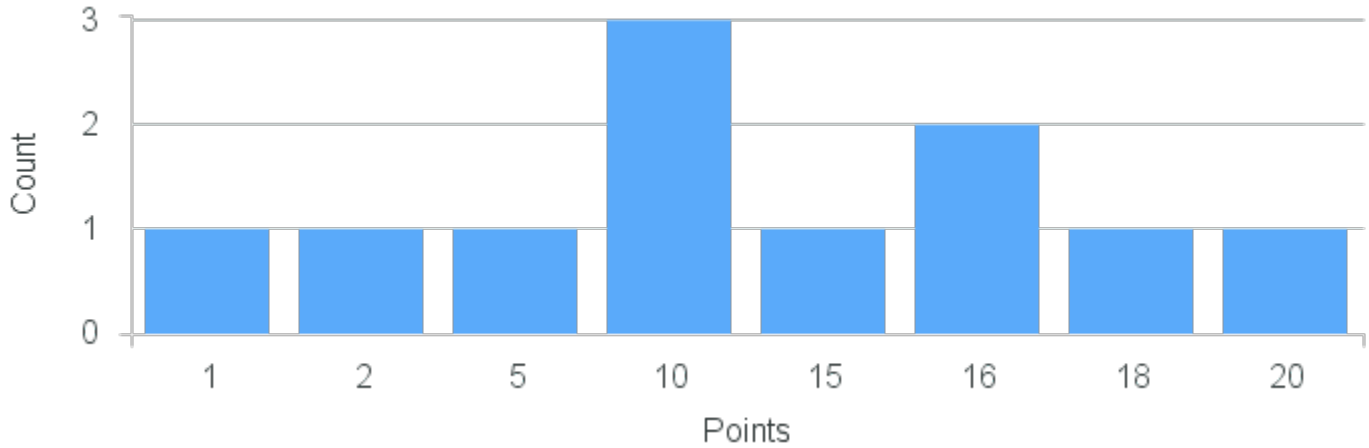

Course Point Distribution for Fall 2022

CRN: 13596

Course ID: EC403 2211 Cross List:

Limit: 25

Econometric Theory

Demand: 11

Waitlisted: 0

Department: Economics & Business

Term	Block(s)	CRN	Course ID	See Also	Course Limit	Course Demand	Count	Points
Fall 2022	2	13596	EC403 2211		25	11	1	20
Fall 2022	2	13596	EC403 2211		25	11	1	18
Fall 2022	2	13596	EC403 2211		25	11	2	16
Fall 2022	2	13596	EC403 2211		25	11	1	15
Fall 2022	2	13596	EC403 2211		25	11	3	10
Fall 2022	2	13596	EC403 2211		25	11	1	5
Fall 2022	2	13596	EC403 2211		25	11	1	2
Fall 2022	2	13596	EC403 2211		25	11	1	1