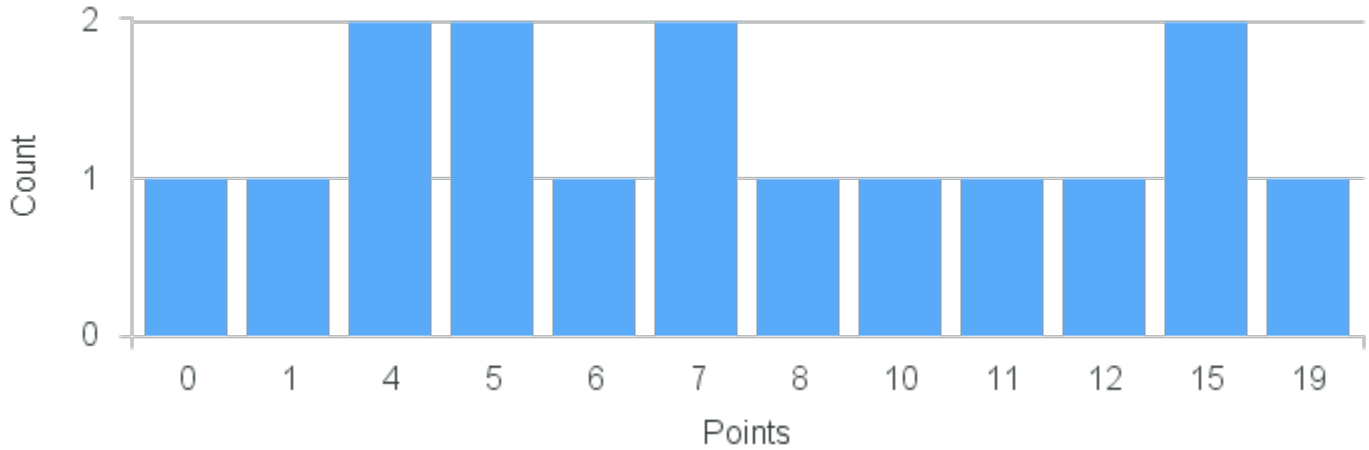

# Course Point Distribution for Fall 2022

CRN: 13531

Course ID: SO228 Cross List:  
2211

Limit: 25

Social Theory

Demand: 16

Waitlisted: 0

Department: Sociology