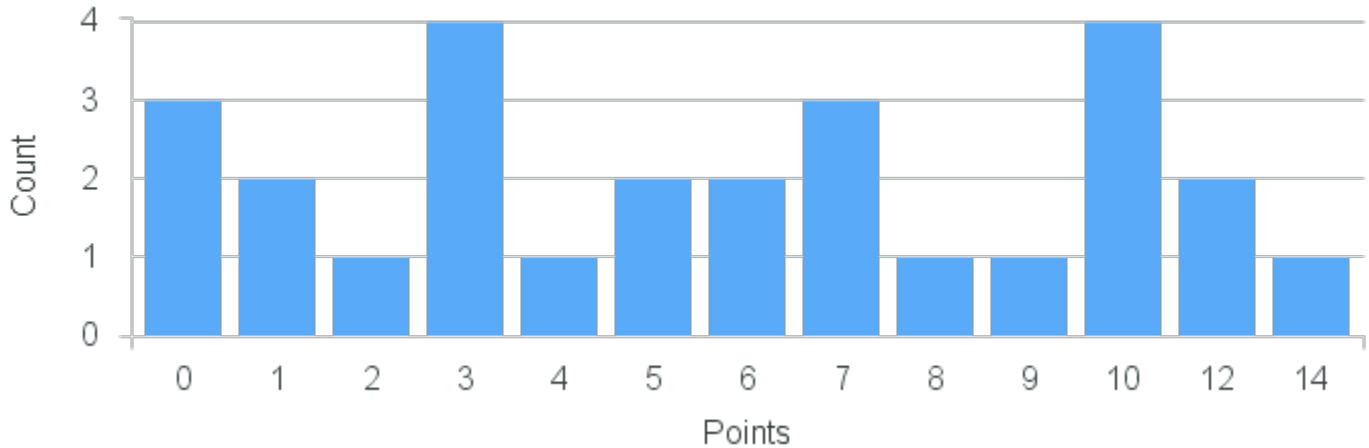

Course Point Distribution for Fall 2022

CRN: 13628

Course ID: EC243 4411 Cross List: EV335 4411

Limit: 25

Environmental Economics

Demand: 27

Waitlisted: 2

Department: Economics & Business

Min Points: 0

Term	Block(s)	CRN	Course ID	See Also	Course Limit	Course Demand	Count	Points
Fall 2022	4	13628	EC243 4411	EV335 4411	25	27	1	14
Fall 2022	4	13628	EC243 4411	EV335 4411	25	27	2	12
Fall 2022	4	13628	EC243 4411	EV335 4411	25	27	4	10
Fall 2022	4	13628	EC243 4411	EV335 4411	25	27	1	9
Fall 2022	4	13628	EC243 4411	EV335 4411	25	27	1	8
Fall 2022	4	13628	EC243 4411	EV335 4411	25	27	3	7
Fall 2022	4	13628	EC243 4411	EV335 4411	25	27	2	6
Fall 2022	4	13628	EC243 4411	EV335 4411	25	27	2	5
Fall 2022	4	13628	EC243 4411	EV335 4411	25	27	1	4
Fall 2022	4	13628	EC243 4411	EV335 4411	25	27	4	3
Fall 2022	4	13628	EC243 4411	EV335 4411	25	27	1	2
Fall 2022	4	13628	EC243 4411	EV335 4411	25	27	2	1
Fall 2022	4	13628	EC243 4411	EV335 4411	25	27	3	0