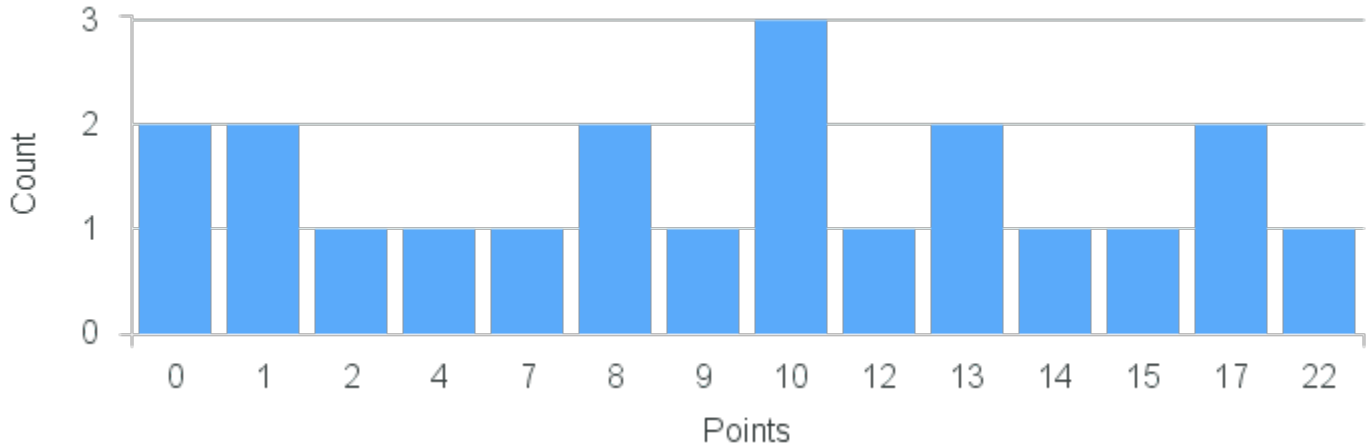

Course Point Distribution for Fall 2022

CRN: 13796

Course ID: GS233 3311 Cross List:

Limit: 16

Topics in Journalism: Radio Journalism

Demand: 21

Waitlisted: 5

Department: Non-Departmental Studies

Min Points: 4

Term	Block(s)	CRN	Course ID	See Also	Course Limit	Course Demand	Count	Points
Fall 2022	3	13796	GS233 3311		16	21	1	22
Fall 2022	3	13796	GS233 3311		16	21	2	17
Fall 2022	3	13796	GS233 3311		16	21	1	15
Fall 2022	3	13796	GS233 3311		16	21	1	14
Fall 2022	3	13796	GS233 3311		16	21	2	13
Fall 2022	3	13796	GS233 3311		16	21	1	12
Fall 2022	3	13796	GS233 3311		16	21	3	10
Fall 2022	3	13796	GS233 3311		16	21	1	9
Fall 2022	3	13796	GS233 3311		16	21	2	8
Fall 2022	3	13796	GS233 3311		16	21	1	7
Fall 2022	3	13796	GS233 3311		16	21	1	4
Fall 2022	3	13796	GS233 3311		16	21	1	2
Fall 2022	3	13796	GS233 3311		16	21	2	1