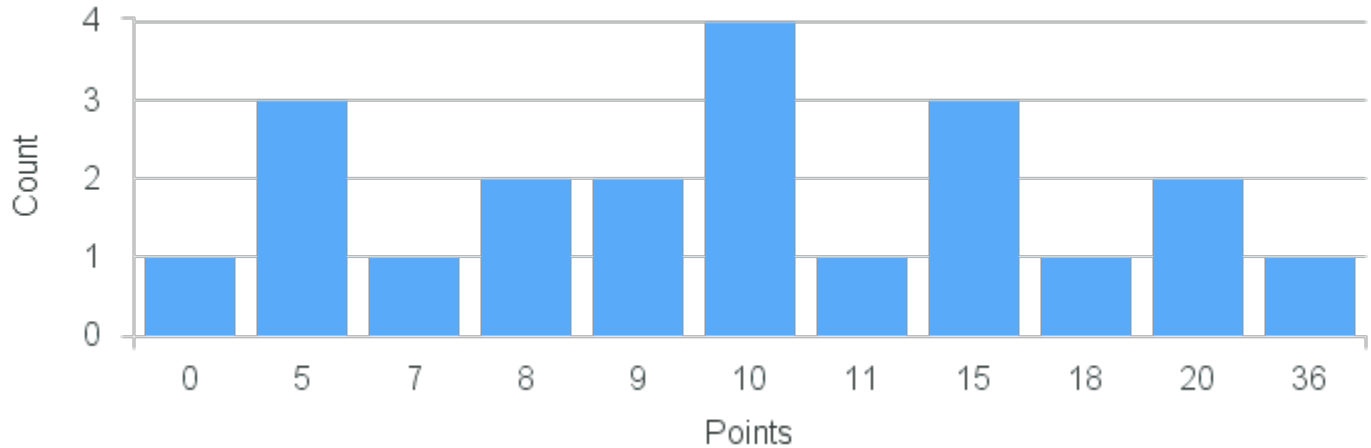

Course Point Distribution for Fall 2022

CRN: 13500

Course ID: FR101 1111 Cross List:

Limit: 18

Elementary French I

Demand: 21

Waitlisted: 3

Department: French & Italian

Min Points: 5

Term	Block(s)	CRN	Course ID	See Also	Course Limit	Course Demand	Count	Points
Fall 2022	1	13500	FR101 1111		18	21	1	36
Fall 2022	1	13500	FR101 1111		18	21	2	20
Fall 2022	1	13500	FR101 1111		18	21	1	18
Fall 2022	1	13500	FR101 1111		18	21	3	15
Fall 2022	1	13500	FR101 1111		18	21	1	11
Fall 2022	1	13500	FR101 1111		18	21	4	10
Fall 2022	1	13500	FR101 1111		18	21	2	9
Fall 2022	1	13500	FR101 1111		18	21	2	8
Fall 2022	1	13500	FR101 1111		18	21	1	7
Fall 2022	1	13500	FR101 1111		18	21	3	5
Fall 2022	1	13500	FR101 1111		18	21	1	0