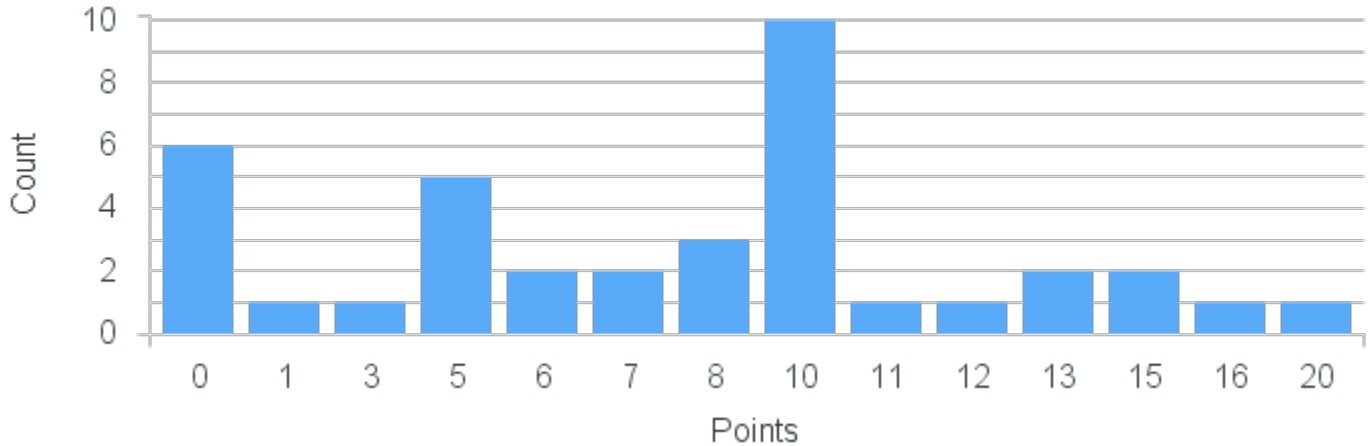

# Course Point Distribution for Fall 2022

CRN: 13387

Course ID: PS276 3311 Cross List:

Limit: 25

Syria in Revolution and War

Demand: 38  
Waitlisted: 13

Department: Political Science

Min Points: 6