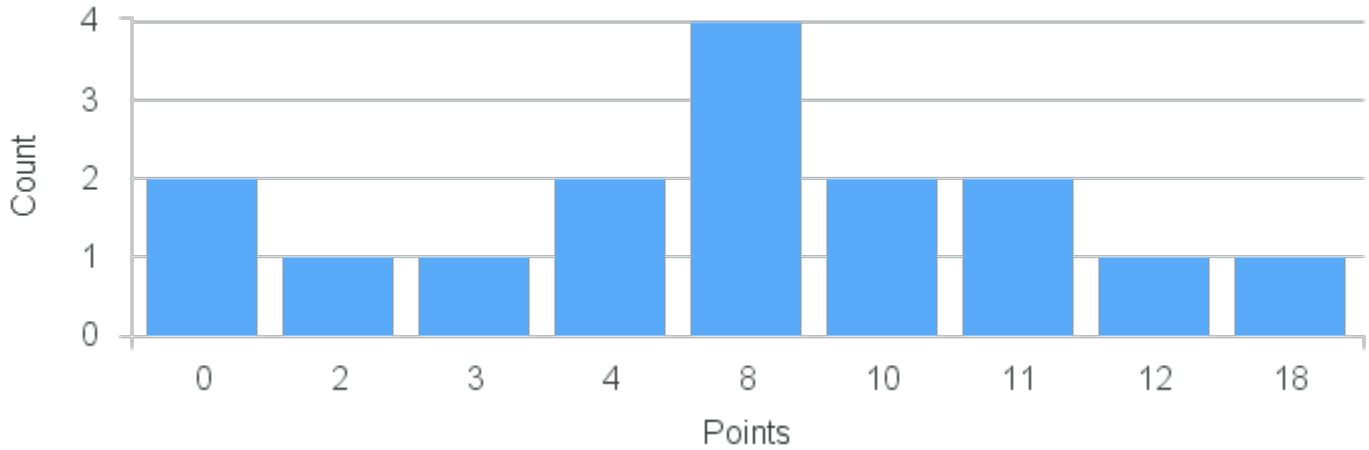

# Course Point Distribution for Fall 2022

CRN: 13588

Course ID: SO229 Cross List:  
3311

Limit: 25

Sociological Research Design

Demand: 16

Waitlisted: 0

Department: Sociology