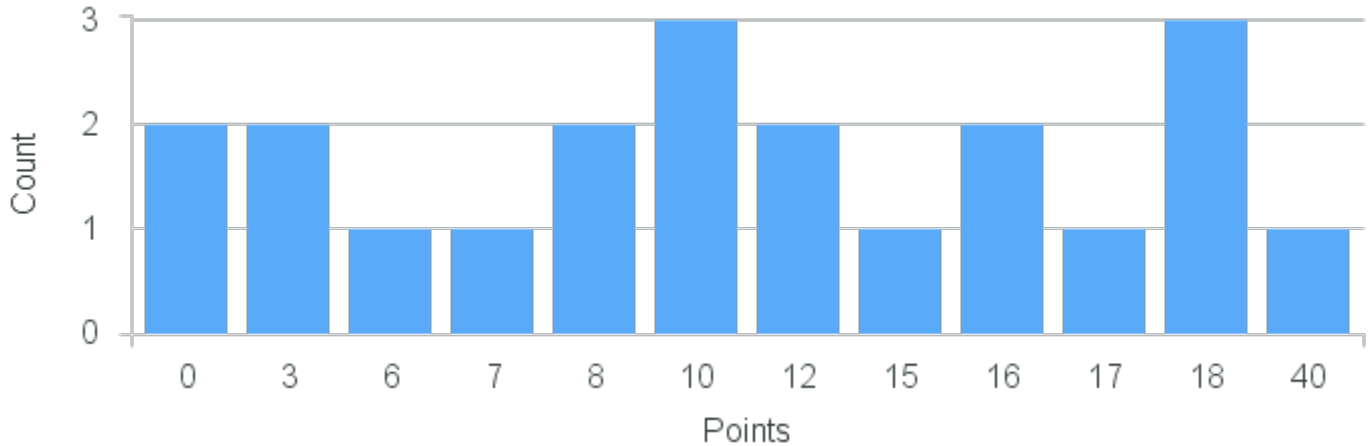

# Course Point Distribution for Fall 2022

CRN: 13487

Course ID: EV145 3311 Cross List:

Limit: 25

Environment and Society

Demand: 21

Waitlisted: 0

Department: Environmental Science