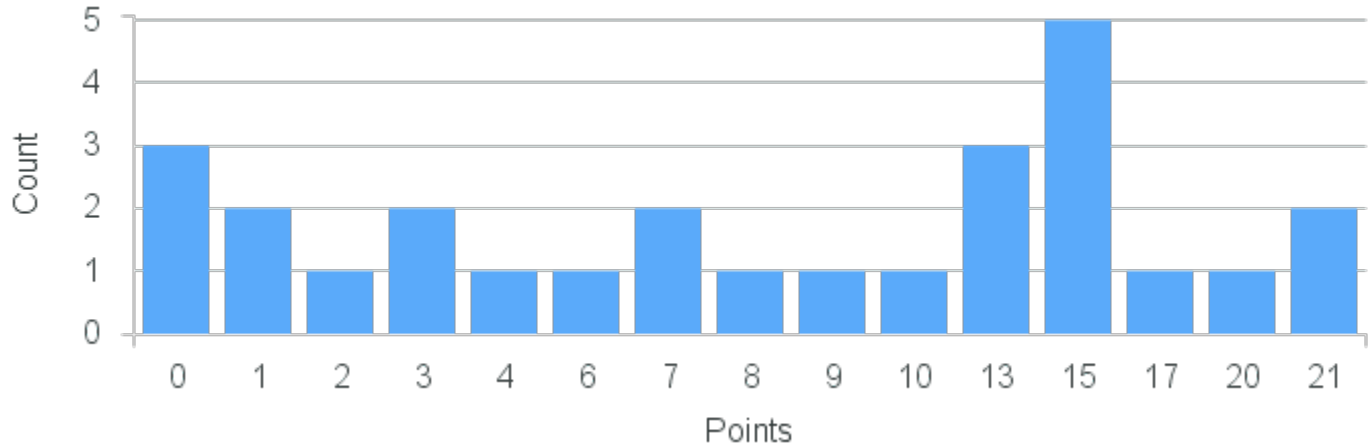

Course Point Distribution for Fall 2022

CRN: 13317

Course ID: HK354 3311 Cross List:

Limit: 24

Advanced Head and Neck Anatomy

Demand: 27

Waitlisted: 3

Department: Human Biology and Kinesiology

Min Points: 1

Term	Block(s)	CRN	Course ID	See Also	Course Limit	Course Demand	Count	Points
Fall 2022	3	13317	HK354 3311		24	27	2	21
Fall 2022	3	13317	HK354 3311		24	27	1	20
Fall 2022	3	13317	HK354 3311		24	27	1	17
Fall 2022	3	13317	HK354 3311		24	27	5	15
Fall 2022	3	13317	HK354 3311		24	27	3	13
Fall 2022	3	13317	HK354 3311		24	27	1	10
Fall 2022	3	13317	HK354 3311		24	27	1	9
Fall 2022	3	13317	HK354 3311		24	27	1	8
Fall 2022	3	13317	HK354 3311		24	27	2	7
Fall 2022	3	13317	HK354 3311		24	27	1	6
Fall 2022	3	13317	HK354 3311		24	27	1	4
Fall 2022	3	13317	HK354 3311		24	27	2	3
Fall 2022	3	13317	HK354 3311		24	27	1	2