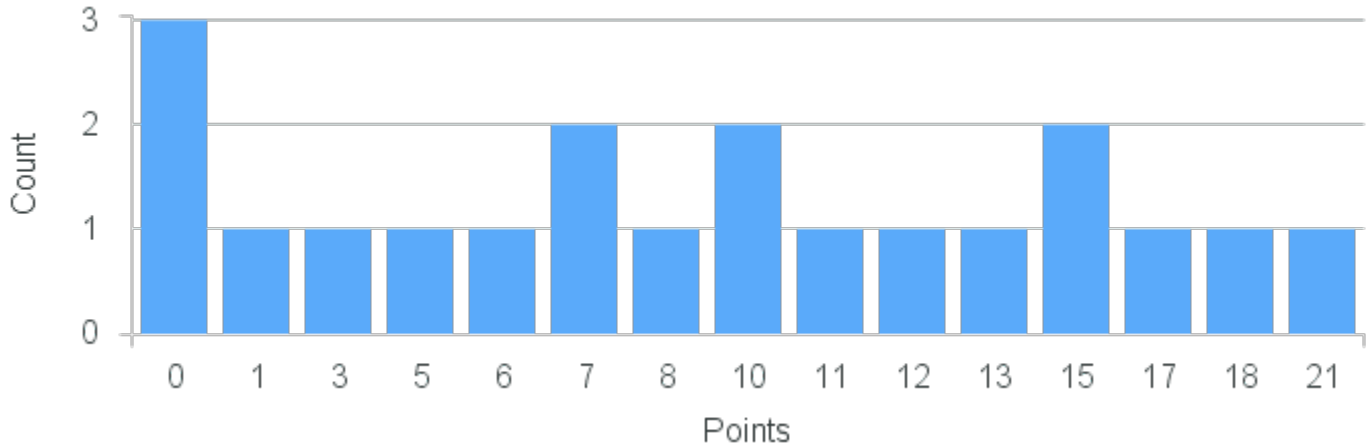

# Course Point Distribution for Fall 2022

CRN: 13193

Course ID: CP307 4411 Cross List:

Limit: 25

Data Structures and Algorithms

Demand: 20

Waitlisted: 0

Department: Mathematics & Computer Science