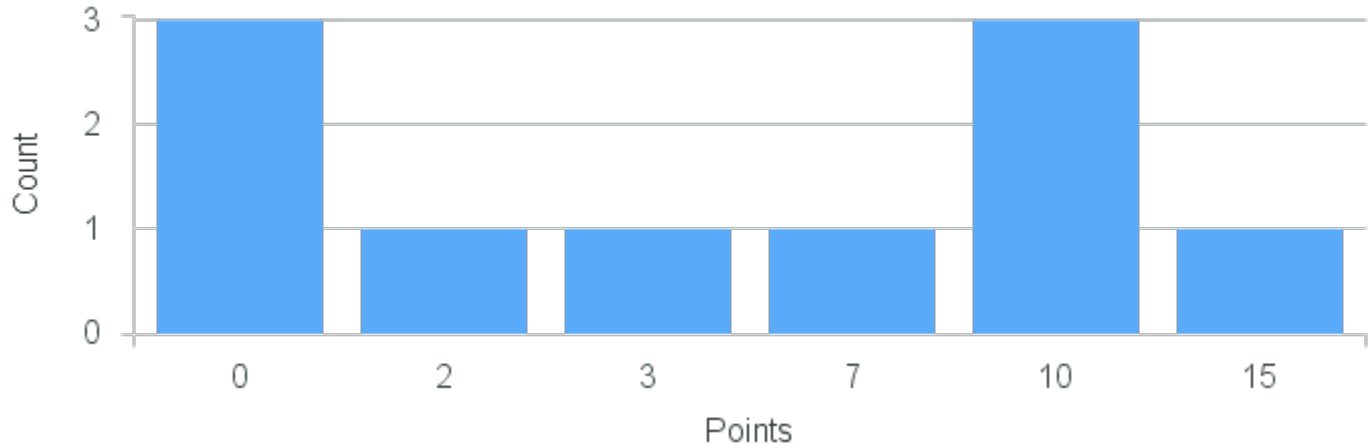

# Course Point Distribution for Fall 2022

CRN: 13050

Course ID: HY223 3311 Cross List: PA217 3311

Limit: 25

China in the Age of Confucius

Demand: 10

Waitlisted: 0

Department: History