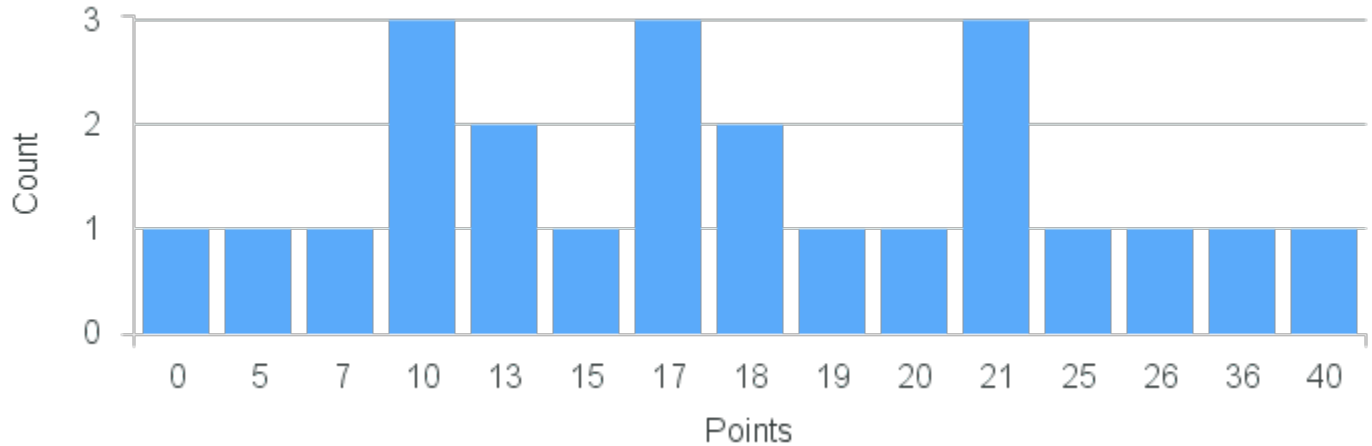

Course Point Distribution for Fall 2022

CRN: 13440

Course ID: SP101 2311 Cross List:

Limit: 18

Elementary Spanish

Demand: 23

Waitlisted: 5

Department: Spanish & Portuguese

Min Points: 10

Term	Block(s)	CRN	Course ID	See Also	Course Limit	Course Demand	Count	Points
Fall 2022	2-3	13440	SP101 2311		18	23	1	40
Fall 2022	2-3	13440	SP101 2311		18	23	1	36
Fall 2022	2-3	13440	SP101 2311		18	23	1	26
Fall 2022	2-3	13440	SP101 2311		18	23	1	25
Fall 2022	2-3	13440	SP101 2311		18	23	3	21
Fall 2022	2-3	13440	SP101 2311		18	23	1	20
Fall 2022	2-3	13440	SP101 2311		18	23	1	19
Fall 2022	2-3	13440	SP101 2311		18	23	2	18
Fall 2022	2-3	13440	SP101 2311		18	23	3	17
Fall 2022	2-3	13440	SP101 2311		18	23	1	15
Fall 2022	2-3	13440	SP101 2311		18	23	2	13
Fall 2022	2-3	13440	SP101 2311		18	23	3	10
Fall 2022	2-3	13440	SP101 2311		18	23	1	7
Fall 2022	2-3	13440	SP101 2311		18	23	1	5