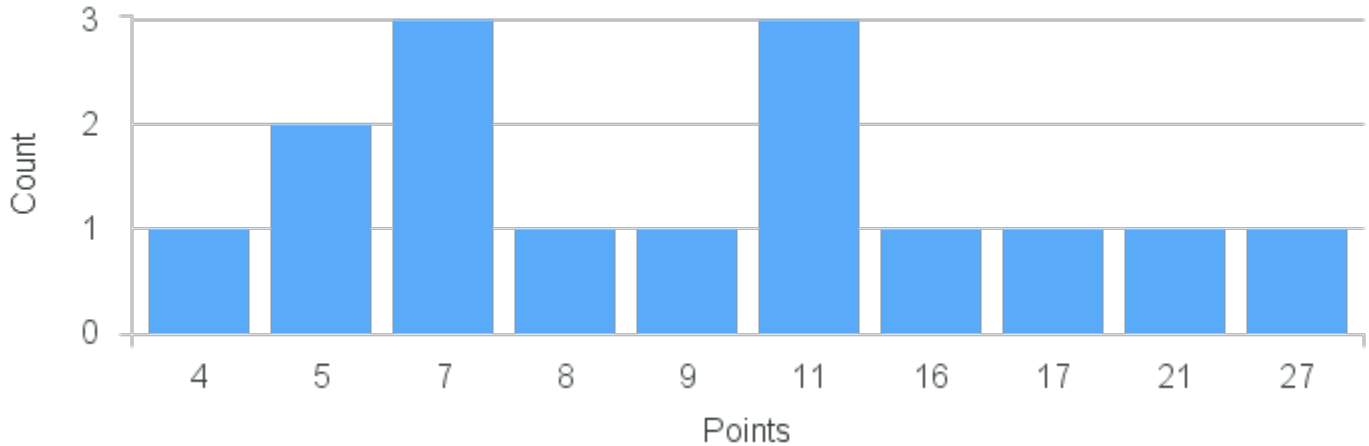

# Course Point Distribution for Fall 2022

CRN: 12988

Course ID: PY296 3311 Cross List:

Limit: 25

Functional Neuroscience

Demand: 15

Waitlisted: 0

Department: Psychology