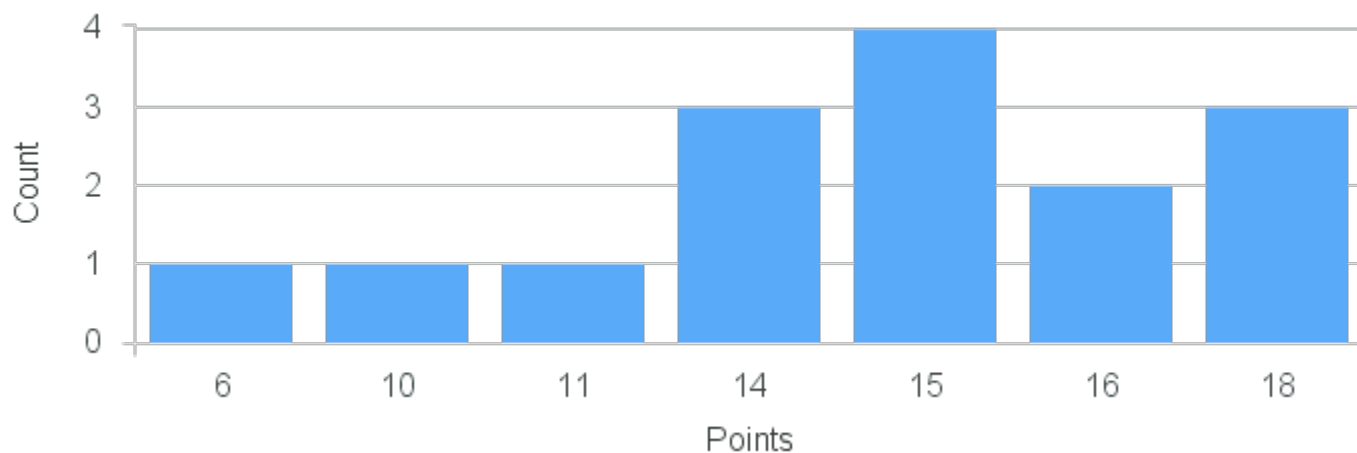

## Course Point Distribution for Fall 2022

CRN: 13117

Course ID: MB131 3311 Cross List:

Limit: 24

Introduction to Molecular and Cellular Biology

Demand: 15

Waitlisted: 0

Department: Molecular Biology