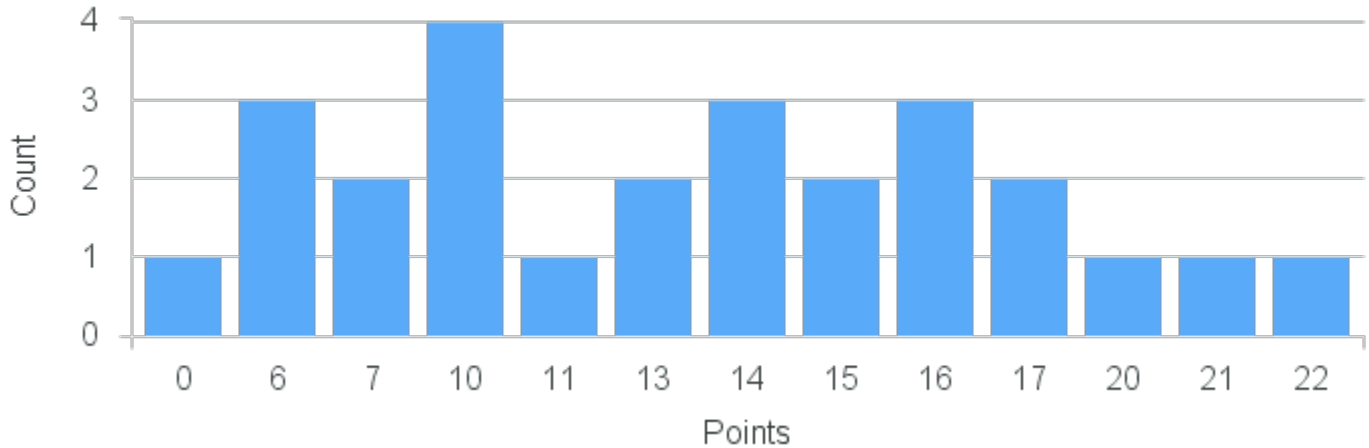

Course Point Distribution for Fall 2022

CRN: 13437

Course ID: EV145 4411 Cross List:

Limit: 25

Environment and Society

Demand: 26

Waitlisted: 1

Department: Environmental Science

Min Points: 6

Term	Block(s)	CRN	Course ID	See Also	Course Limit	Course Demand	Count	Points
Fall 2022	4	13437	EV145 4411		25	26	1	22
Fall 2022	4	13437	EV145 4411		25	26	1	21
Fall 2022	4	13437	EV145 4411		25	26	1	20
Fall 2022	4	13437	EV145 4411		25	26	2	17
Fall 2022	4	13437	EV145 4411		25	26	3	16
Fall 2022	4	13437	EV145 4411		25	26	2	15
Fall 2022	4	13437	EV145 4411		25	26	3	14
Fall 2022	4	13437	EV145 4411		25	26	2	13
Fall 2022	4	13437	EV145 4411		25	26	1	11
Fall 2022	4	13437	EV145 4411		25	26	4	10
Fall 2022	4	13437	EV145 4411		25	26	2	7
Fall 2022	4	13437	EV145 4411		25	26	3	6
Fall 2022	4	13437	EV145 4411		25	26	1	0