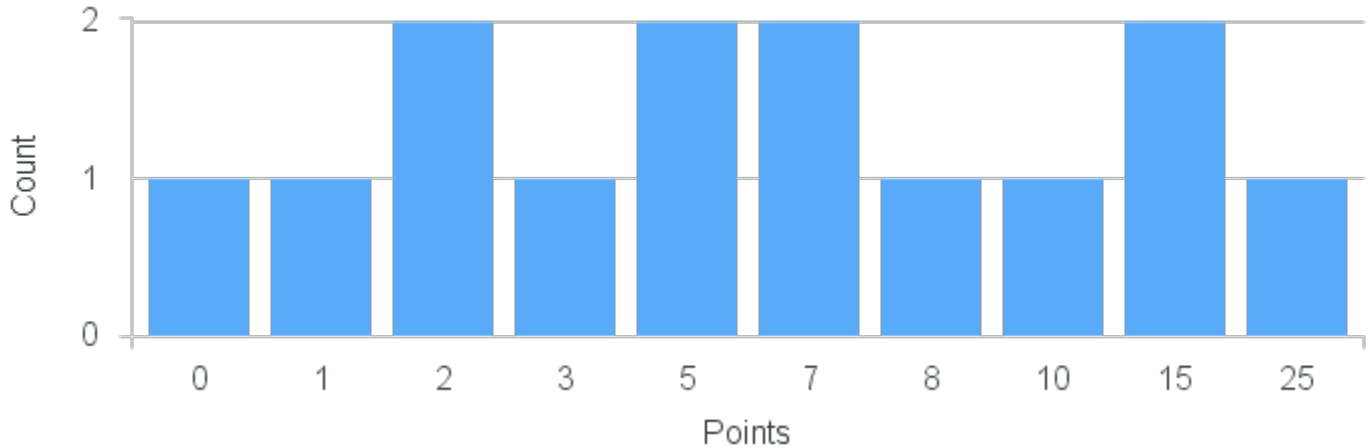

Course Point Distribution for Fall 2022

CRN: 13529

Course ID: CL207
4411

Cross List: EV260 4411,AN208 4431

Limit: 25

Sustainable Development & Agriculture in Antiquity

Demand: 14

Waitlisted: 0

Department: Classics

Term	Block(s)	CRN	Course ID	See Also	Course Limit	Course Demand	Count	Points
Fall 2022	4	13529	CL207 4411	EV260 4411,AN208 4431	25	14	1	25
Fall 2022	4	13529	CL207 4411	EV260 4411,AN208 4431	25	14	2	15
Fall 2022	4	13529	CL207 4411	EV260 4411,AN208 4431	25	14	1	10
Fall 2022	4	13529	CL207 4411	EV260 4411,AN208 4431	25	14	1	8
Fall 2022	4	13529	CL207 4411	EV260 4411,AN208 4431	25	14	2	7
Fall 2022	4	13529	CL207 4411	EV260 4411,AN208 4431	25	14	2	5
Fall 2022	4	13529	CL207 4411	EV260 4411,AN208 4431	25	14	1	3
Fall 2022	4	13529	CL207 4411	EV260 4411,AN208 4431	25	14	2	2
Fall 2022	4	13529	CL207 4411	EV260 4411,AN208 4431	25	14	1	1
Fall 2022	4	13529	CL207 4411	EV260 4411,AN208 4431	25	14	1	0