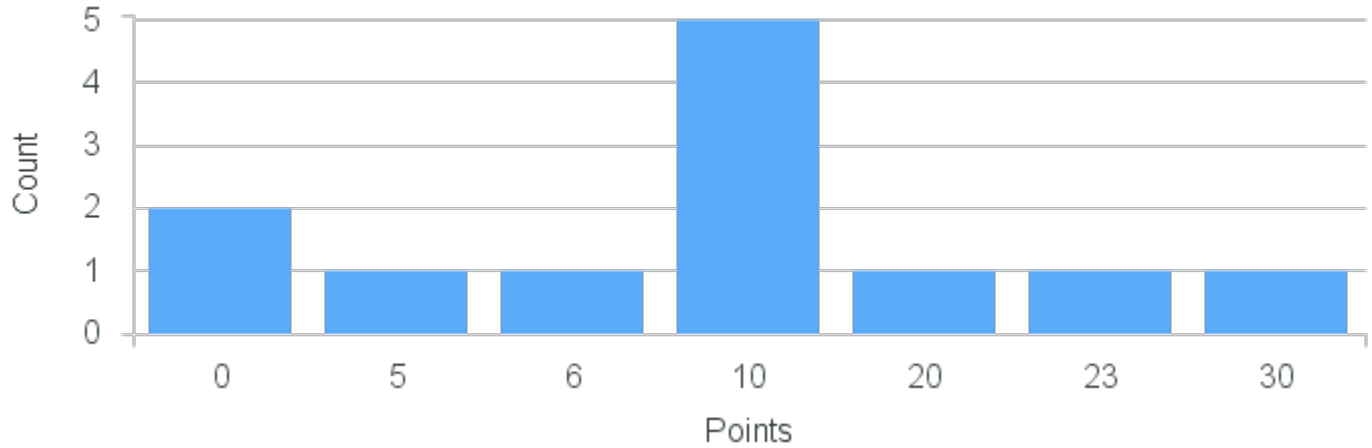

Course Point Distribution for Fall 2022

CRN: 13421

Course ID: SP201 1211 Cross List:

Limit: 18

Intermediate Spanish

Demand: 12

Waitlisted: 0

Department: Spanish & Portuguese

Term	Block(s)	CRN	Course ID	See Also	Course Limit	Course Demand	Count	Points
Fall 2022	1-2	13421	SP201 1211		18	12	1	30
Fall 2022	1-2	13421	SP201 1211		18	12	1	23
Fall 2022	1-2	13421	SP201 1211		18	12	1	20
Fall 2022	1-2	13421	SP201 1211		18	12	5	10
Fall 2022	1-2	13421	SP201 1211		18	12	1	6
Fall 2022	1-2	13421	SP201 1211		18	12	1	5
Fall 2022	1-2	13421	SP201 1211		18	12	2	0