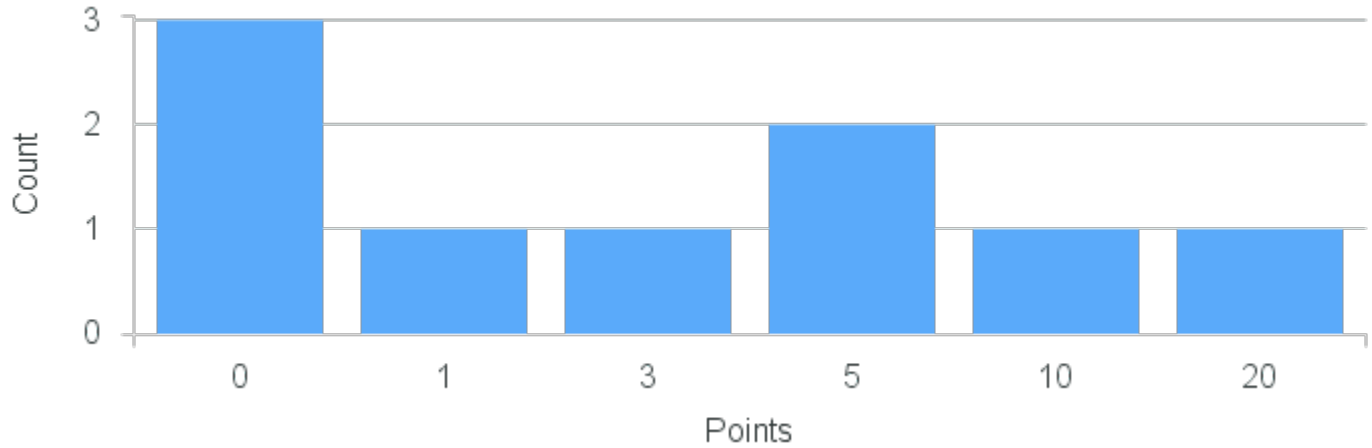

Course Point Distribution for Fall 2022

CRN: 13463

Course ID: MU301 1111 Cross List:

Limit: 25

Composition

Demand: 9

Waitlisted: 0

Department: Music

Term	Block(s)	CRN	Course ID	See Also	Course Limit	Course Demand	Count	Points
Fall 2022	1	13463	MU301 1111		25	9	1	20
Fall 2022	1	13463	MU301 1111		25	9	1	10
Fall 2022	1	13463	MU301 1111		25	9	2	5
Fall 2022	1	13463	MU301 1111		25	9	1	3
Fall 2022	1	13463	MU301 1111		25	9	1	1
Fall 2022	1	13463	MU301 1111		25	9	3	0