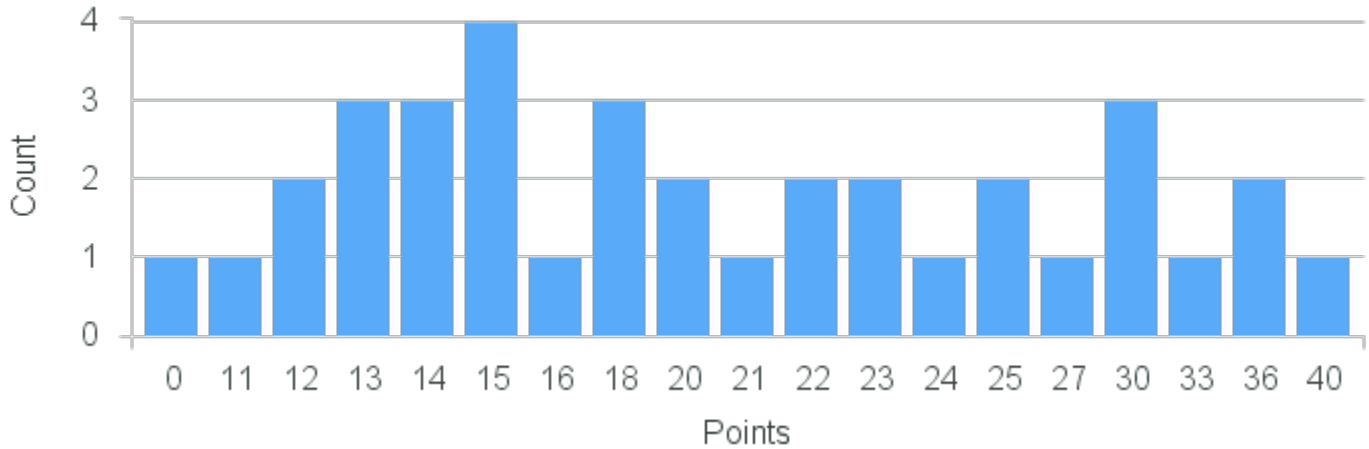

Course Point Distribution for Fall 2022

CRN: 13217

Course ID: CP115 Cross List:
3311

Limit: 25

Computational Thinking

Demand: 36
Waitlisted: 11

Department: Mathematics & Computer
Science

Min Points: 15

Term	Block(s)	CRN	Course ID	See Also	Course Limit	Course Demand	Count	Points
Fall 2022	3	13217	CP115 3311		25	36	1	40
Fall 2022	3	13217	CP115 3311		25	36	2	36
Fall 2022	3	13217	CP115 3311		25	36	1	33
Fall 2022	3	13217	CP115 3311		25	36	3	30
Fall 2022	3	13217	CP115 3311		25	36	1	27
Fall 2022	3	13217	CP115 3311		25	36	2	25
Fall 2022	3	13217	CP115 3311		25	36	1	24
Fall 2022	3	13217	CP115 3311		25	36	2	23
Fall 2022	3	13217	CP115 3311		25	36	2	22
Fall 2022	3	13217	CP115 3311		25	36	1	21
Fall 2022	3	13217	CP115 3311		25	36	2	20
Fall 2022	3	13217	CP115 3311		25	36	3	18
Fall 2022	3	13217	CP115 3311		25	36	1	16