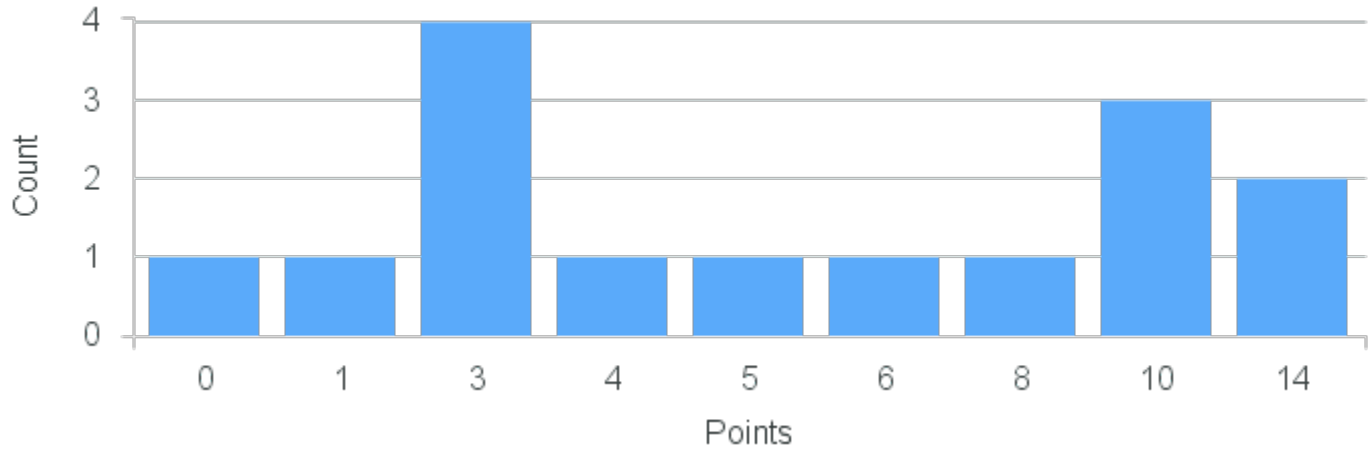

# Course Point Distribution for Fall 2022

CRN: 13723

Course ID: FG236 2211 Cross List: RM200 2221

Limit: 25

LGBTQ Social Movements in the U.S.

Demand: 15

Waitlisted: 0

Department: Feminist & Gender Studies