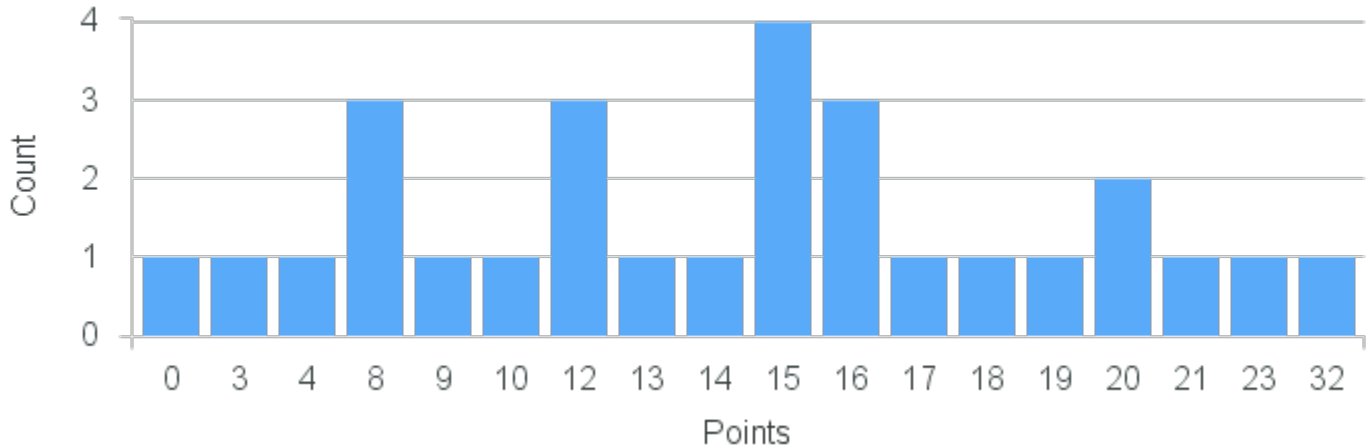

Course Point Distribution for Fall 2022

CRN: 13462

Course ID: MU272 Cross List:
4411

Limit: 15

Digital Music Production

Demand: 28

Waitlisted: 13

Department: Music

Min Points: 15

Term	Block(s)	CRN	Course ID	See Also	Course Limit	Course Demand	Count	Points
Fall 2022	4	13462	MU272 4411		15	28	1	32
Fall 2022	4	13462	MU272 4411		15	28	1	23
Fall 2022	4	13462	MU272 4411		15	28	1	21
Fall 2022	4	13462	MU272 4411		15	28	2	20
Fall 2022	4	13462	MU272 4411		15	28	1	19
Fall 2022	4	13462	MU272 4411		15	28	1	18
Fall 2022	4	13462	MU272 4411		15	28	1	17
Fall 2022	4	13462	MU272 4411		15	28	3	16
Fall 2022	4	13462	MU272 4411		15	28	4	15
Fall 2022	4	13462	MU272 4411		15	28	1	14
Fall 2022	4	13462	MU272 4411		15	28	1	13
Fall 2022	4	13462	MU272 4411		15	28	3	12
Fall 2022	4	13462	MU272 4411		15	28	1	10
Fall 2022	4	13462	MU272 4411		15	28	1	9