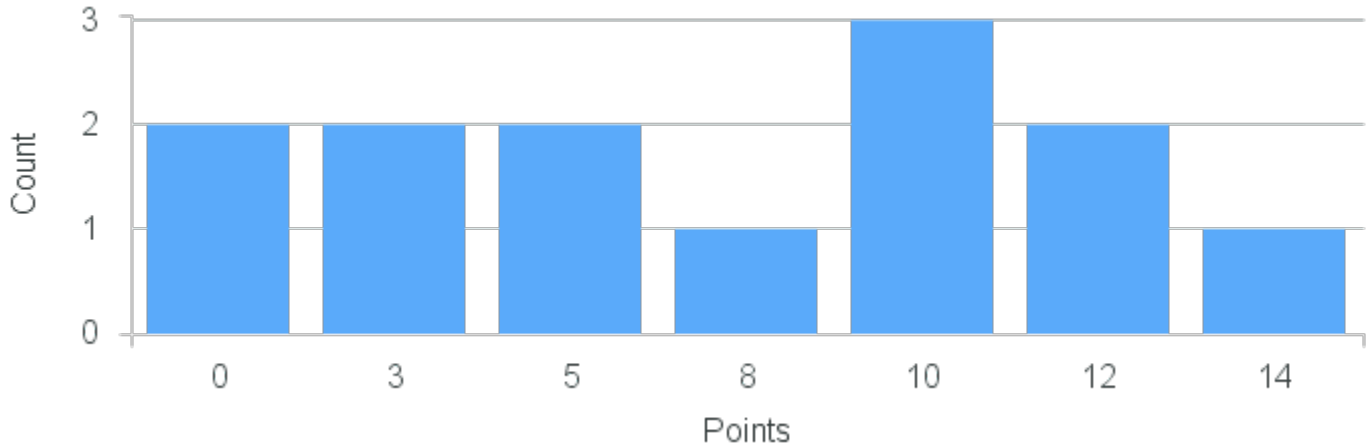

Course Point Distribution for Fall 2022

CRN: 13095

Course ID: FM200 1111 Cross List:

Limit: 25

Topics in Film Genre and History: New Media Publics and Social Movements

Demand: 13

Waitlisted: 0

Department: Film and New Media Studies

Term	Block(s)	CRN	Course ID	See Also	Course Limit	Course Demand	Count	Points
Fall 2022	1	13095	FM200 1111		25	13	1	14
Fall 2022	1	13095	FM200 1111		25	13	2	12
Fall 2022	1	13095	FM200 1111		25	13	3	10
Fall 2022	1	13095	FM200 1111		25	13	1	8
Fall 2022	1	13095	FM200 1111		25	13	2	5
Fall 2022	1	13095	FM200 1111		25	13	2	3
Fall 2022	1	13095	FM200 1111		25	13	2	0