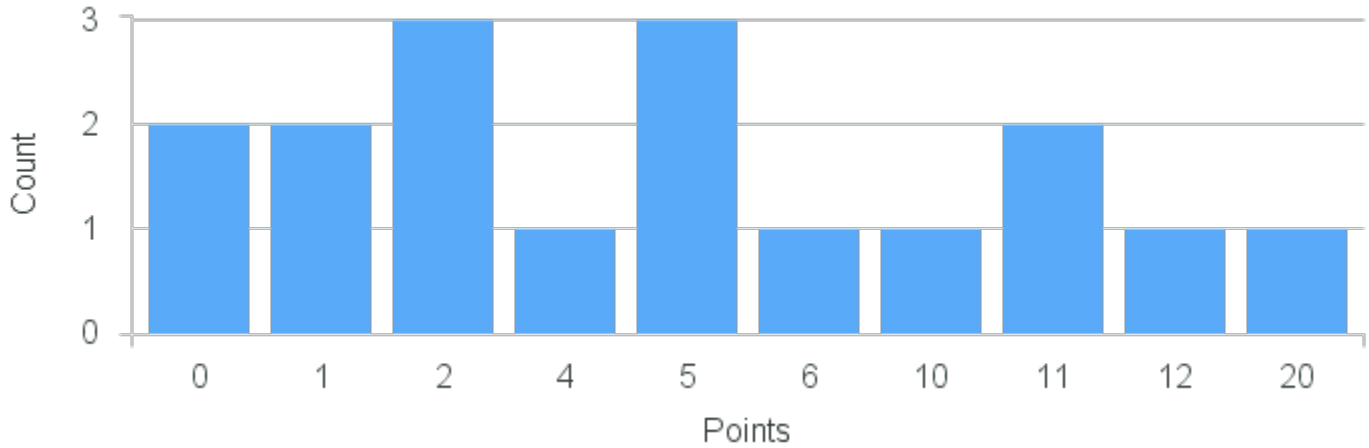

# Course Point Distribution for Fall 2022

CRN: 13380

Course ID: SP306 2211 Cross List:

Limit: 18

Cultural Context and Critical Analysis

Demand: 17

Waitlisted: 0

Department: Romance Languages