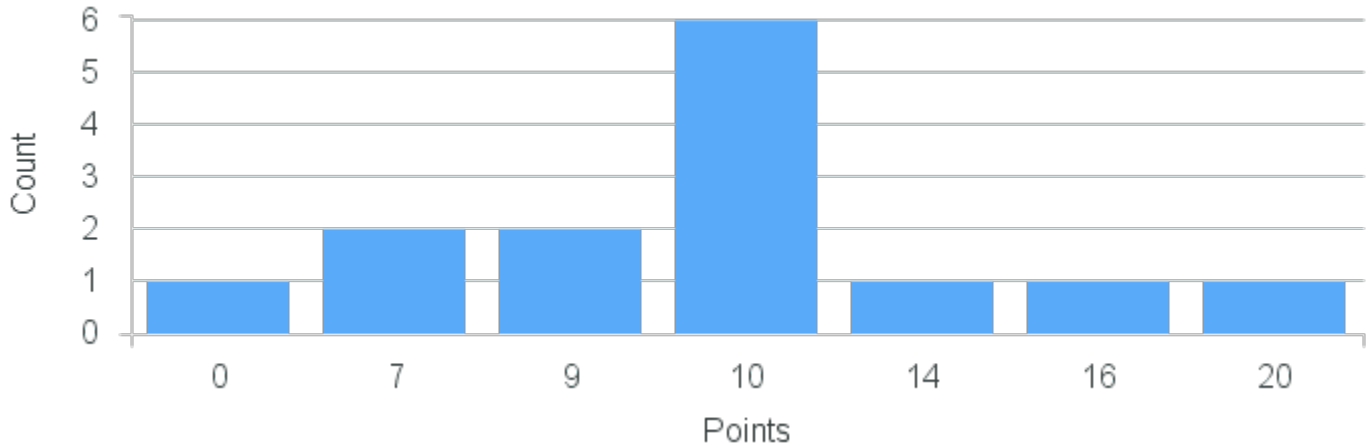

# Course Point Distribution for Fall 2022

CRN: 13498

Course ID: FR101 3311 Cross List:

Limit: 18

Elementary French I

Demand: 14

Waitlisted: 0

Department: French & Italian