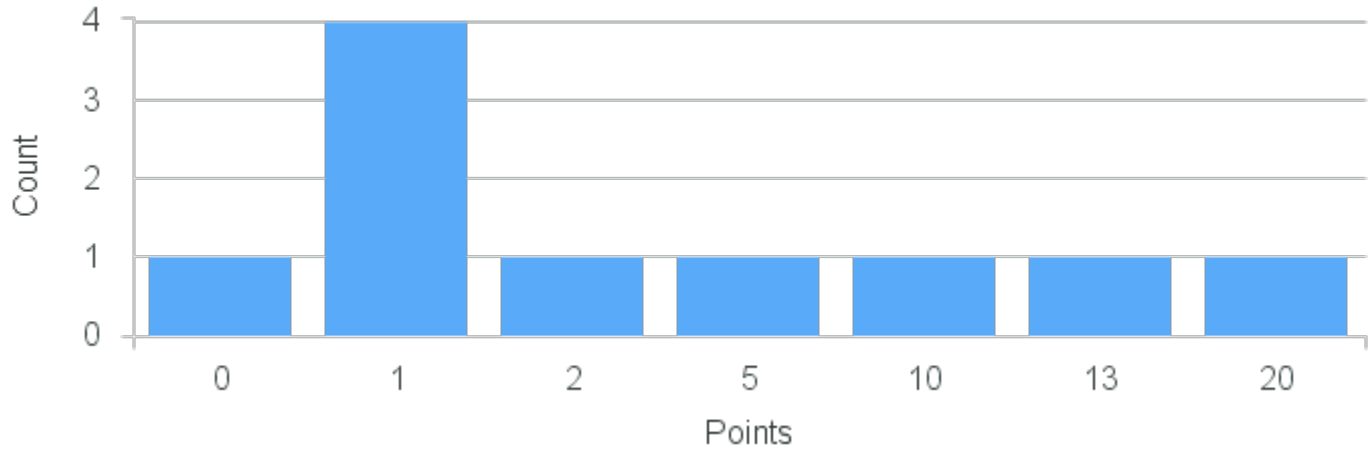

# Course Point Distribution for Fall 2022

CRN: 13040

Course ID: HY274 2211 Cross List:

Limit: 25

The Medieval Imaginary

Demand: 10

Waitlisted: 0

Department: History