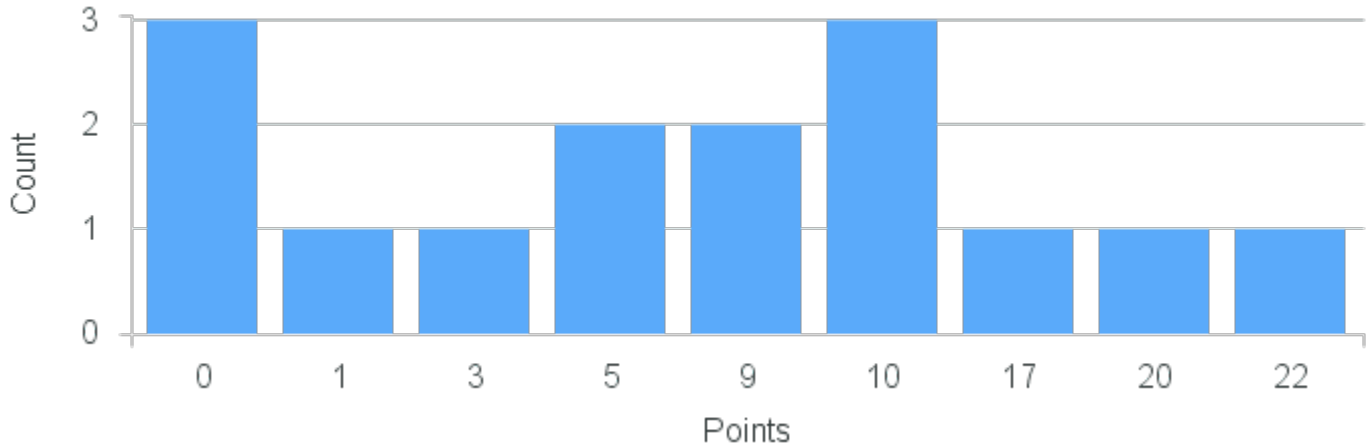

Course Point Distribution for Fall 2022

CRN: 13694

Course ID: CP341 1111

Cross List:

Limit: 25

Topics in Computer Science: Natural Language Processing

Demand: 15

Waitlisted: 0

Department: Mathematics & Computer Science

Term	Block(s)	CRN	Course ID	See Also	Course Limit	Course Demand	Count	Points
Fall 2022	1	13694	CP341 1111		25	15	1	22
Fall 2022	1	13694	CP341 1111		25	15	1	20
Fall 2022	1	13694	CP341 1111		25	15	1	17
Fall 2022	1	13694	CP341 1111		25	15	3	10
Fall 2022	1	13694	CP341 1111		25	15	2	9
Fall 2022	1	13694	CP341 1111		25	15	2	5
Fall 2022	1	13694	CP341 1111		25	15	1	3
Fall 2022	1	13694	CP341 1111		25	15	1	1
Fall 2022	1	13694	CP341 1111		25	15	3	0