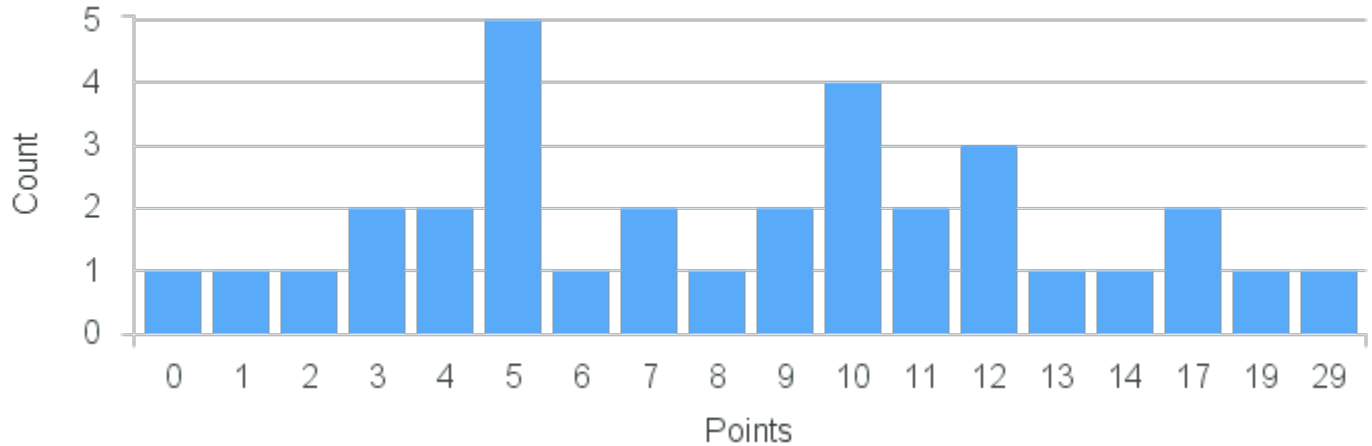

Course Point Distribution for Fall 2022

CRN: 13479

Course ID: EN230 3311 Cross List: EV285 3311

Limit: 25

Introduction to Literature and Environment

Demand: 33

Waitlisted: 8

Department: English

Min Points: 5

Term	Block(s)	CRN	Course ID	See Also	Course Limit	Course Demand	Count	Points
Fall 2022	3	13479	EN230 3311	EV285 3311	25	33	1	29
Fall 2022	3	13479	EN230 3311	EV285 3311	25	33	1	19
Fall 2022	3	13479	EN230 3311	EV285 3311	25	33	2	17
Fall 2022	3	13479	EN230 3311	EV285 3311	25	33	1	14
Fall 2022	3	13479	EN230 3311	EV285 3311	25	33	1	13
Fall 2022	3	13479	EN230 3311	EV285 3311	25	33	3	12
Fall 2022	3	13479	EN230 3311	EV285 3311	25	33	2	11
Fall 2022	3	13479	EN230 3311	EV285 3311	25	33	4	10
Fall 2022	3	13479	EN230 3311	EV285 3311	25	33	2	9
Fall 2022	3	13479	EN230 3311	EV285 3311	25	33	1	8
Fall 2022	3	13479	EN230 3311	EV285 3311	25	33	2	7
Fall 2022	3	13479	EN230 3311	EV285 3311	25	33	1	6
Fall 2022	3	13479	EN230 3311	EV285 3311	25	33	5	5
Fall 2022	3	13479	EN230 3311	EV285 3311	25	33	2	4