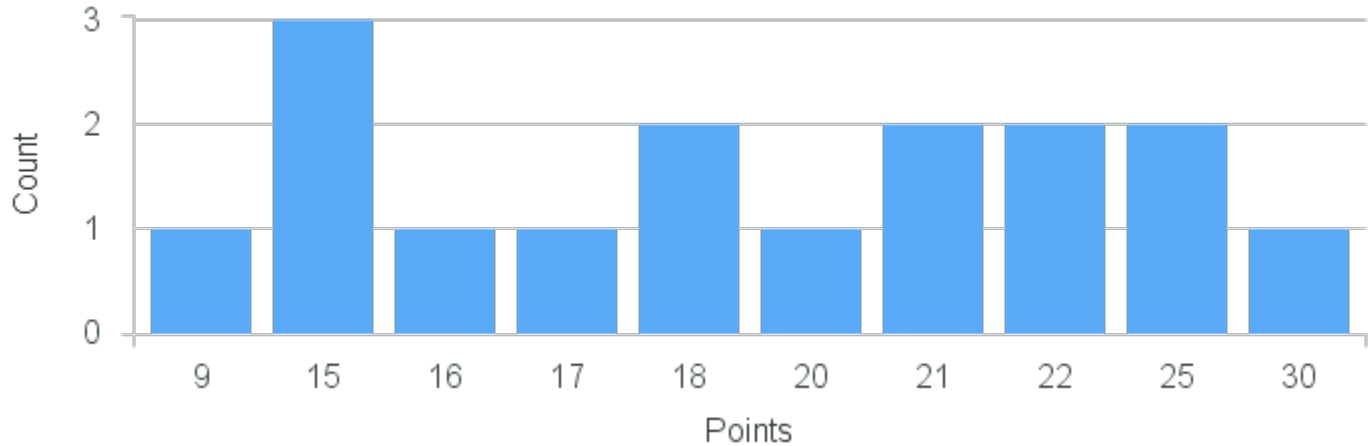

Course Point Distribution for Fall 2022

CRN: 12985

Course ID: PY205 1111 Cross List:

Limit: 16

Introduction to Methods and Statistics ("Methods I")

Demand: 16

Waitlisted: 0

Department: Psychology

Term	Block(s)	CRN	Course ID	See Also	Course Limit	Course Demand	Count	Points
Fall 2022	1	12985	PY205 1111		16	16	1	30
Fall 2022	1	12985	PY205 1111		16	16	2	25
Fall 2022	1	12985	PY205 1111		16	16	2	22
Fall 2022	1	12985	PY205 1111		16	16	2	21
Fall 2022	1	12985	PY205 1111		16	16	1	20
Fall 2022	1	12985	PY205 1111		16	16	2	18
Fall 2022	1	12985	PY205 1111		16	16	1	17
Fall 2022	1	12985	PY205 1111		16	16	1	16
Fall 2022	1	12985	PY205 1111		16	16	3	15
Fall 2022	1	12985	PY205 1111		16	16	1	9