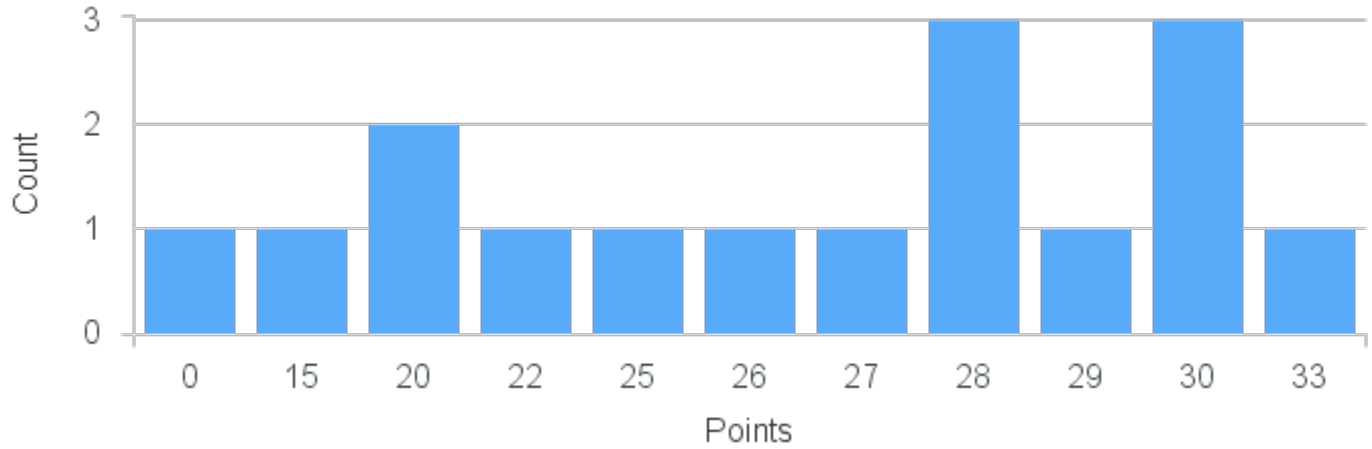

Course Point Distribution for Fall 2022

CRN: 12987

Course ID: PY412 3311 Cross List:

Limit: 15

Human Neuropsychology

Demand: 16

Waitlisted: 1

Department: Psychology

Min Points: 15

Term	Block(s)	CRN	Course ID	See Also	Course Limit	Course Demand	Count	Points
Fall 2022	3	12987	PY412 3311		15	16	1	33
Fall 2022	3	12987	PY412 3311		15	16	3	30
Fall 2022	3	12987	PY412 3311		15	16	1	29
Fall 2022	3	12987	PY412 3311		15	16	3	28
Fall 2022	3	12987	PY412 3311		15	16	1	27
Fall 2022	3	12987	PY412 3311		15	16	1	26
Fall 2022	3	12987	PY412 3311		15	16	1	25
Fall 2022	3	12987	PY412 3311		15	16	1	22
Fall 2022	3	12987	PY412 3311		15	16	2	20
Fall 2022	3	12987	PY412 3311		15	16	1	15
Fall 2022	3	12987	PY412 3311		15	16	1	0