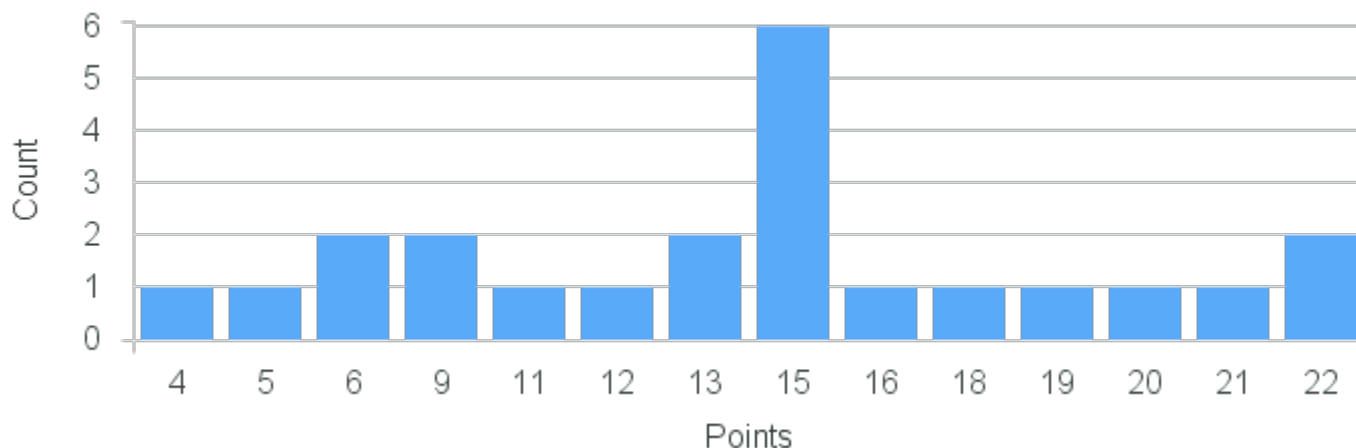

## Course Point Distribution for Fall 2022

CRN: 13064

Course ID: CH107 2211 Cross List:

Limit: 25

General Chemistry I

Demand: 23

Waitlisted: 0

Department: Chemistry & Biochemistry