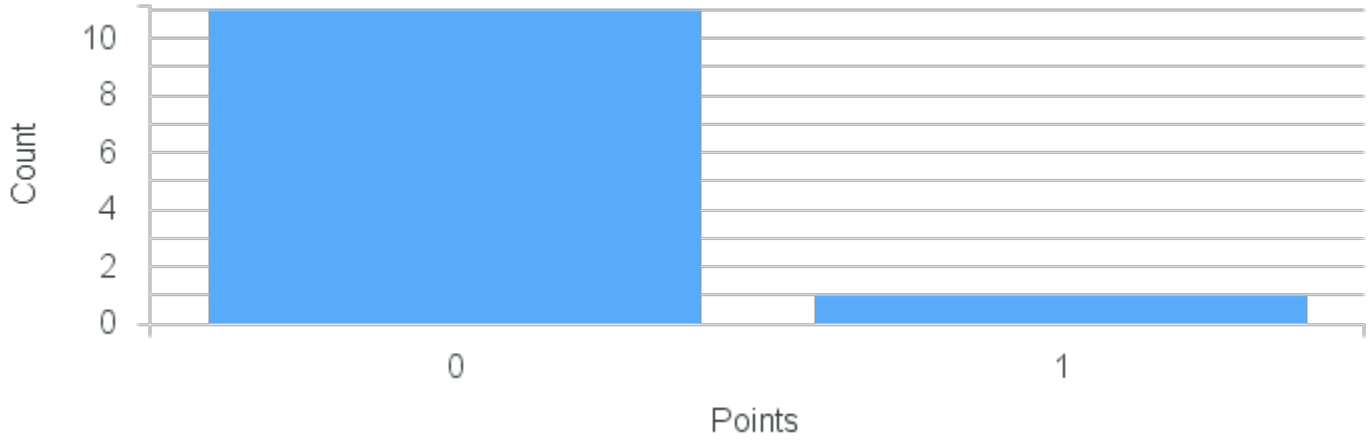

Course Point Distribution for Fall 2022

CRN: 13478

Course ID: EN480 2211 Cross List:

Limit: 16

Senior Seminar: Literature

Demand: 12

Waitlisted: 0

Department: English

Term	Block(s)	CRN	Course ID	See Also	Course Limit	Course Demand	Count	Points
Fall 2022	2	13478	EN480 2211		16	12	1	1
Fall 2022	2	13478	EN480 2211		16	12	11	0