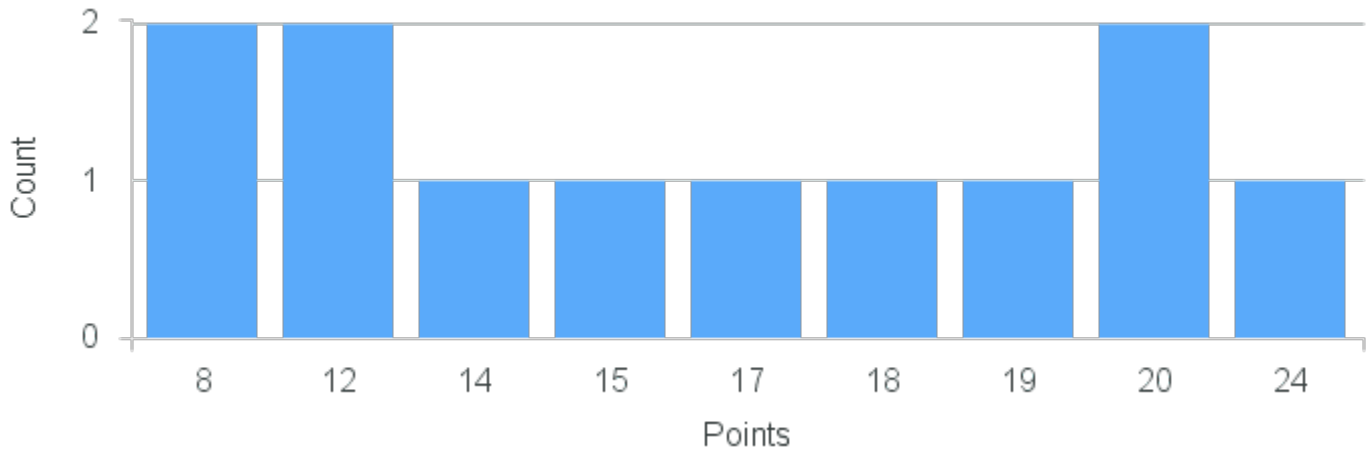

# Course Point Distribution for Fall 2022

CRN: 13170

Course ID: MA126 Cross List:  
3321

Limit: 25

Calculus 1

Demand: 12

Waitlisted: 0

Department: Mathematics & Computer  
Science