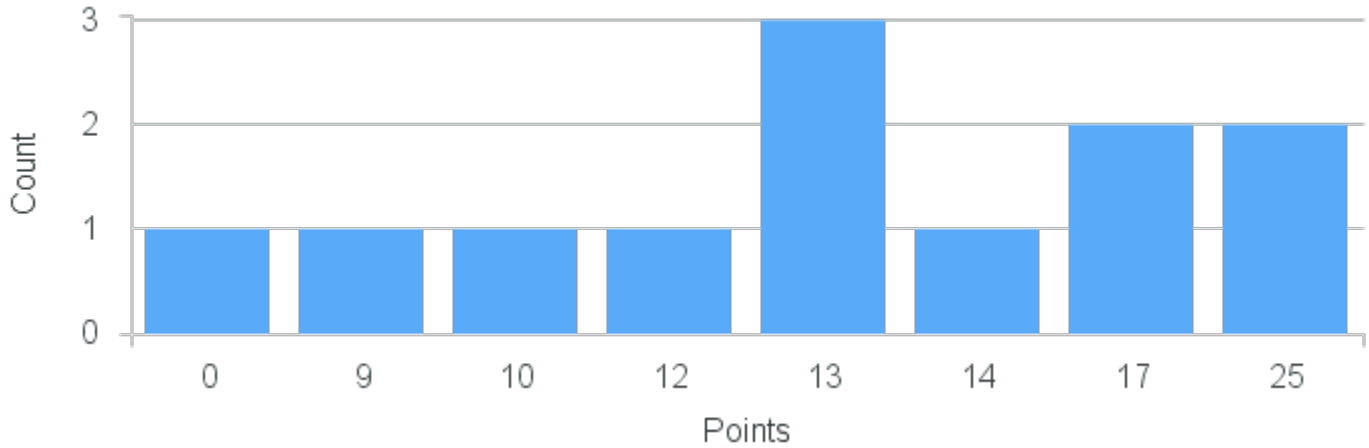

# Course Point Distribution for Fall 2022

CRN: 13222

Course ID: AS114 3311 Cross List:

Limit: 16

Art Studio Foundations: Three-Dimensional Design

Demand: 12

Waitlisted: 0

Department: Art