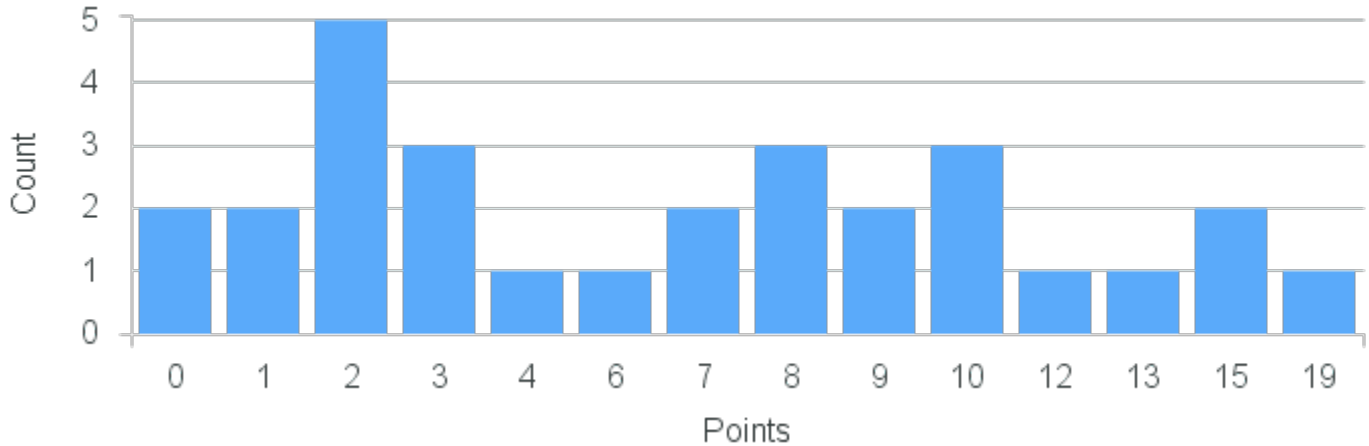

Course Point Distribution for Fall 2022

CRN: 13728

Course ID: CL222 Cross List: AN208 2221,MS222 2211
2211

Limit: 25

Topics: Intro. to Classical Archaeology and Cultural Heritage Management

Demand: 29

Waitlisted: 4

Department: Classics

Min Points: 2

Term	Block(s)	CRN	Course ID	See Also	Course Limit	Course Demand	Count	Points
Fall 2022	2	13728	CL222 2211	AN208 2221,MS222 2211	25	29	1	19
Fall 2022	2	13728	CL222 2211	AN208 2221,MS222 2211	25	29	2	15
Fall 2022	2	13728	CL222 2211	AN208 2221,MS222 2211	25	29	1	13
Fall 2022	2	13728	CL222 2211	AN208 2221,MS222 2211	25	29	1	12
Fall 2022	2	13728	CL222 2211	AN208 2221,MS222 2211	25	29	3	10
Fall 2022	2	13728	CL222 2211	AN208 2221,MS222 2211	25	29	2	9
Fall 2022	2	13728	CL222 2211	AN208 2221,MS222 2211	25	29	3	8
Fall 2022	2	13728	CL222 2211	AN208 2221,MS222 2211	25	29	2	7
Fall 2022	2	13728	CL222 2211	AN208 2221,MS222 2211	25	29	1	6
Fall 2022	2	13728	CL222 2211	AN208 2221,MS222 2211	25	29	1	4
Fall 2022	2	13728	CL222 2211	AN208 2221,MS222 2211	25	29	3	3
Fall 2022	2	13728	CL222 2211	AN208 2221,MS222 2211	25	29	5	2
Fall 2022	2	13728	CL222 2211	AN208 2221,MS222 2211	25	29	2	1
Fall 2022	2	13728	CL222 2211	AN208 2221,MS222 2211	25	29	2	0