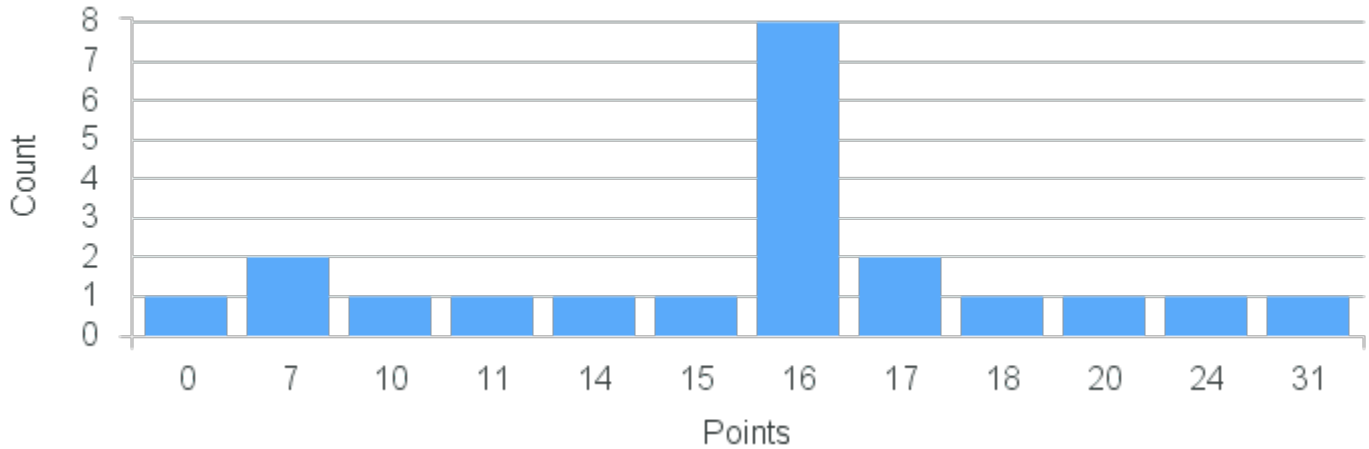

# Course Point Distribution for Fall 2022

CRN: 13343

Course ID: BE106 3311 Cross List:

Limit: 24

Biology of Animals

Demand: 21

Waitlisted: 0

Department: Organismal Biology & Ecology