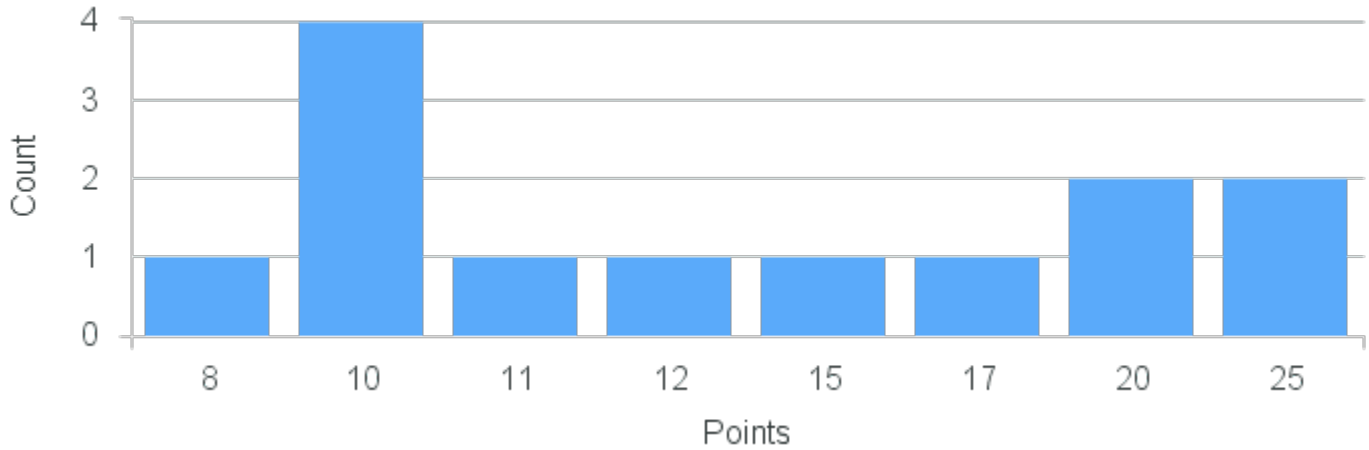

# Course Point Distribution for Fall 2022

CRN: 13604

Course ID: BU310 1111 Cross List:

Limit: 25

Society, Business, and Economics

Demand: 13

Waitlisted: 0

Department: Economics & Business