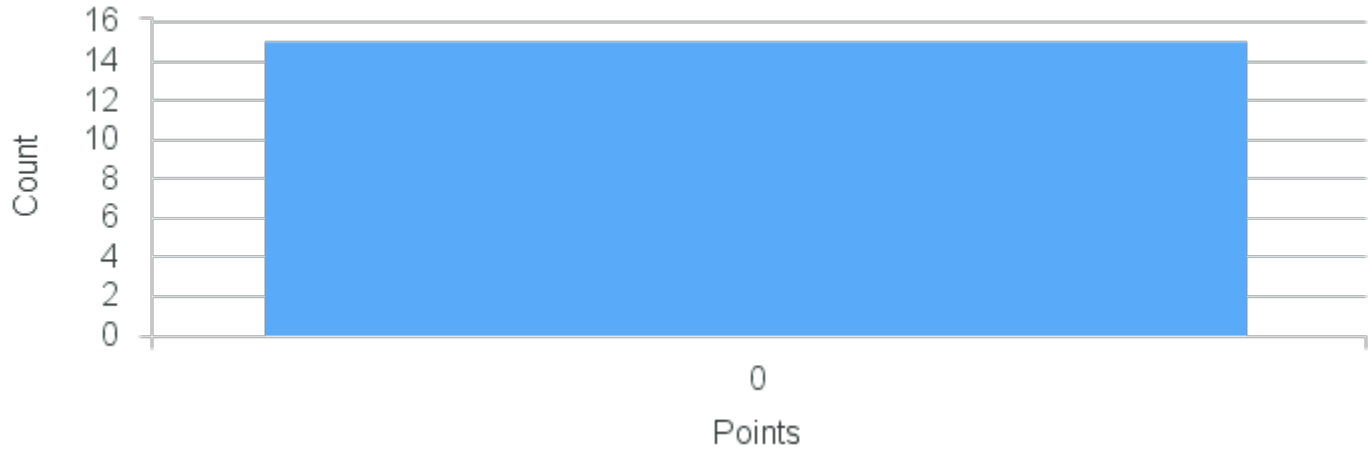

Course Point Distribution for Fall 2022

CRN: 13199

Course ID: AH275 1111 Cross List: HY200 1131

Limit: 15

Art in Context: Paris on a Precipice: Early 20th Century Challenges in Art and History

Demand: 15

Waitlisted: 0

Department: Art

Term	Block(s)	CRN	Course ID	See Also	Course Limit	Course Demand	Count	Points
Fall 2022	1	13199	AH275 1111	HY200 1131	15	15	15	0