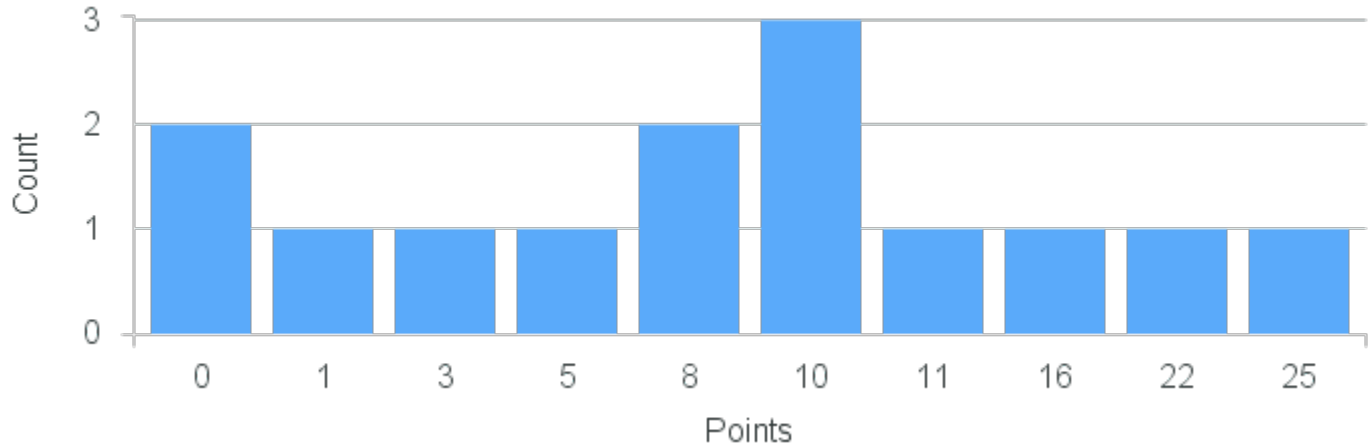

# Course Point Distribution for Fall 2022

CRN: 12990

Course ID: PY160 3311 Cross List:

Limit: 25

Women & Madness

Demand: 14

Waitlisted: 0

Department: Psychology