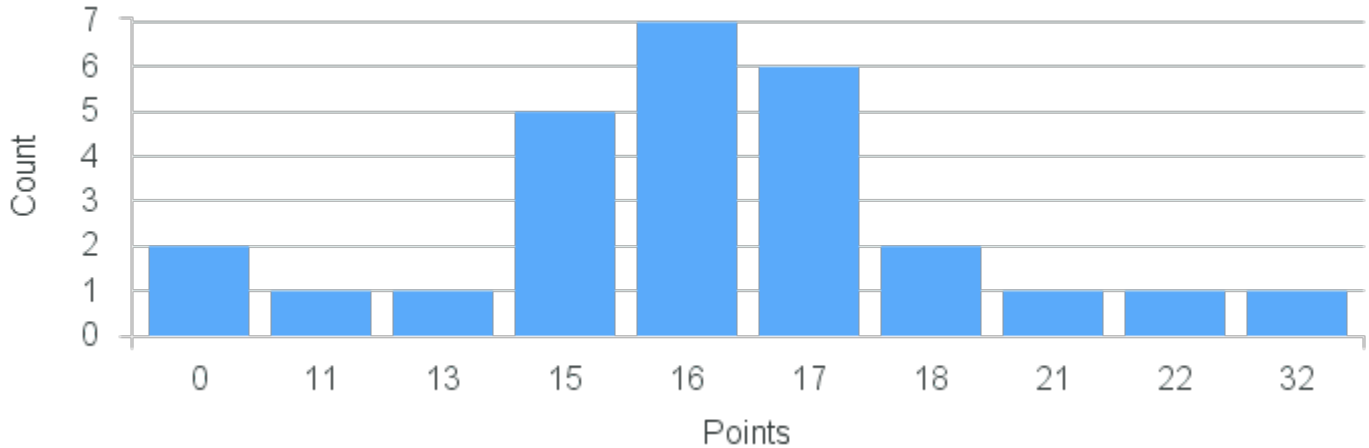

Course Point Distribution for Fall 2022

CRN: 13359

Course ID: EV209 Cross List:
4411

Limit: 16

Ecology and the Environment

Demand: 27

Waitlisted: 11

Department: Environmental Science

Min Points: 16

Term	Block(s)	CRN	Course ID	See Also	Course Limit	Course Demand	Count	Points
Fall 2022	4	13359	EV209 4411		16	27	1	32
Fall 2022	4	13359	EV209 4411		16	27	1	22
Fall 2022	4	13359	EV209 4411		16	27	1	21
Fall 2022	4	13359	EV209 4411		16	27	2	18
Fall 2022	4	13359	EV209 4411		16	27	6	17
Fall 2022	4	13359	EV209 4411		16	27	7	16
Fall 2022	4	13359	EV209 4411		16	27	5	15
Fall 2022	4	13359	EV209 4411		16	27	1	13
Fall 2022	4	13359	EV209 4411		16	27	1	11
Fall 2022	4	13359	EV209 4411		16	27	2	0