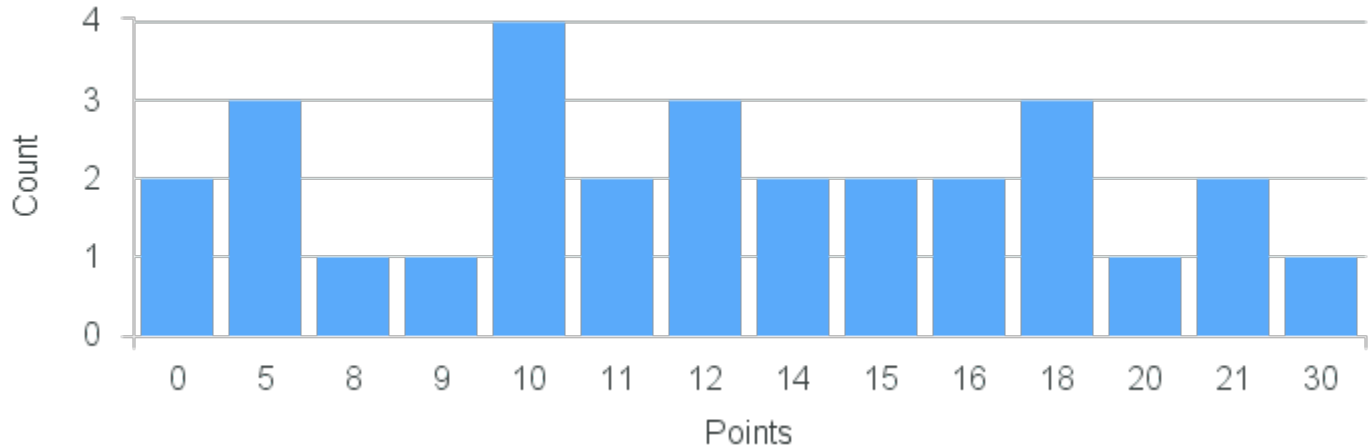

Course Point Distribution for Fall 2022

CRN: 13480

Course ID: EN283 1111 Cross List:

Limit: 16

Beginning Fiction Writing

Demand: 29

Waitlisted: 13

Department: English

Min Points: 12

Term	Block(s)	CRN	Course ID	See Also	Course Limit	Course Demand	Count	Points
Fall 2022	1	13480	EN283 1111		16	29	1	30
Fall 2022	1	13480	EN283 1111		16	29	2	21
Fall 2022	1	13480	EN283 1111		16	29	1	20
Fall 2022	1	13480	EN283 1111		16	29	3	18
Fall 2022	1	13480	EN283 1111		16	29	2	16
Fall 2022	1	13480	EN283 1111		16	29	2	15
Fall 2022	1	13480	EN283 1111		16	29	2	14
Fall 2022	1	13480	EN283 1111		16	29	3	12
Fall 2022	1	13480	EN283 1111		16	29	2	11
Fall 2022	1	13480	EN283 1111		16	29	4	10
Fall 2022	1	13480	EN283 1111		16	29	1	9
Fall 2022	1	13480	EN283 1111		16	29	1	8
Fall 2022	1	13480	EN283 1111		16	29	3	5
Fall 2022	1	13480	EN283 1111		16	29	2	0