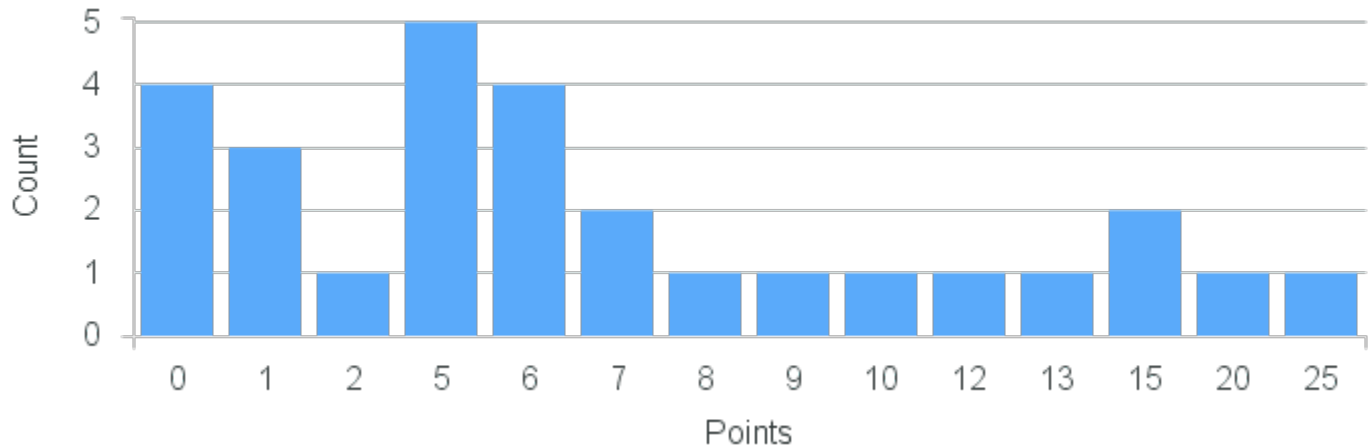

Course Point Distribution for Fall 2022

CRN: 13049

Course ID: HY204 4411 Cross List:

Limit: 25

Dreamworlds and Nightmares in the Soviet Union

Demand: 28

Waitlisted: 3

Department: History

Min Points: 0

Term	Block(s)	CRN	Course ID	See Also	Course Limit	Course Demand	Count	Points
Fall 2022	4	13049	HY204 4411		25	28	1	25
Fall 2022	4	13049	HY204 4411		25	28	1	20
Fall 2022	4	13049	HY204 4411		25	28	2	15
Fall 2022	4	13049	HY204 4411		25	28	1	13
Fall 2022	4	13049	HY204 4411		25	28	1	12
Fall 2022	4	13049	HY204 4411		25	28	1	10
Fall 2022	4	13049	HY204 4411		25	28	1	9
Fall 2022	4	13049	HY204 4411		25	28	1	8
Fall 2022	4	13049	HY204 4411		25	28	2	7
Fall 2022	4	13049	HY204 4411		25	28	4	6
Fall 2022	4	13049	HY204 4411		25	28	5	5
Fall 2022	4	13049	HY204 4411		25	28	1	2
Fall 2022	4	13049	HY204 4411		25	28	3	1
Fall 2022	4	13049	HY204 4411		25	28	4	0