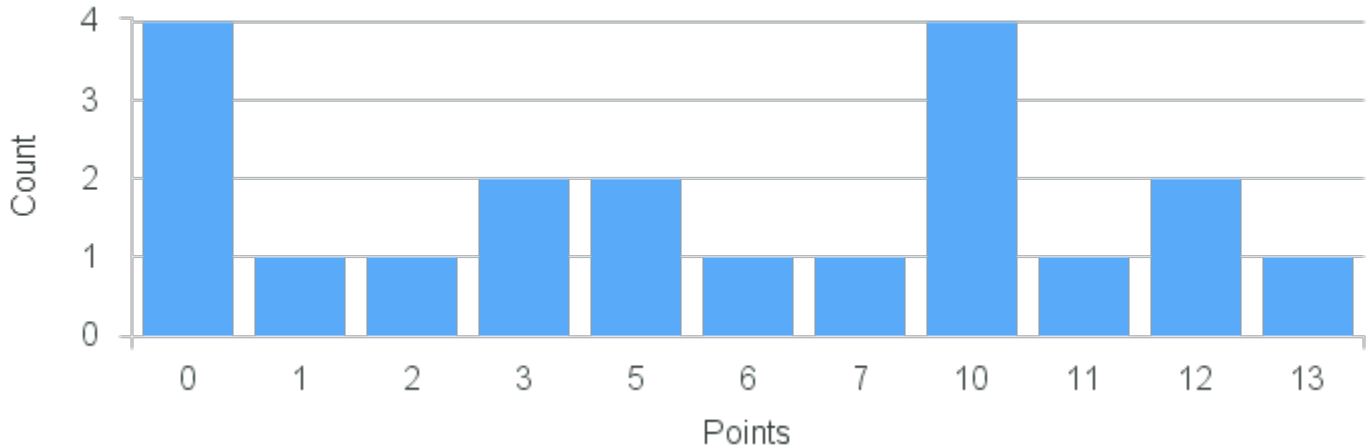

# Course Point Distribution for Fall 2022

CRN: 13297

Course ID: AN102 2211 Cross List:

Limit: 25

Cultural Anthropology

Demand: 20

Waitlisted: 0

Department: Anthropology