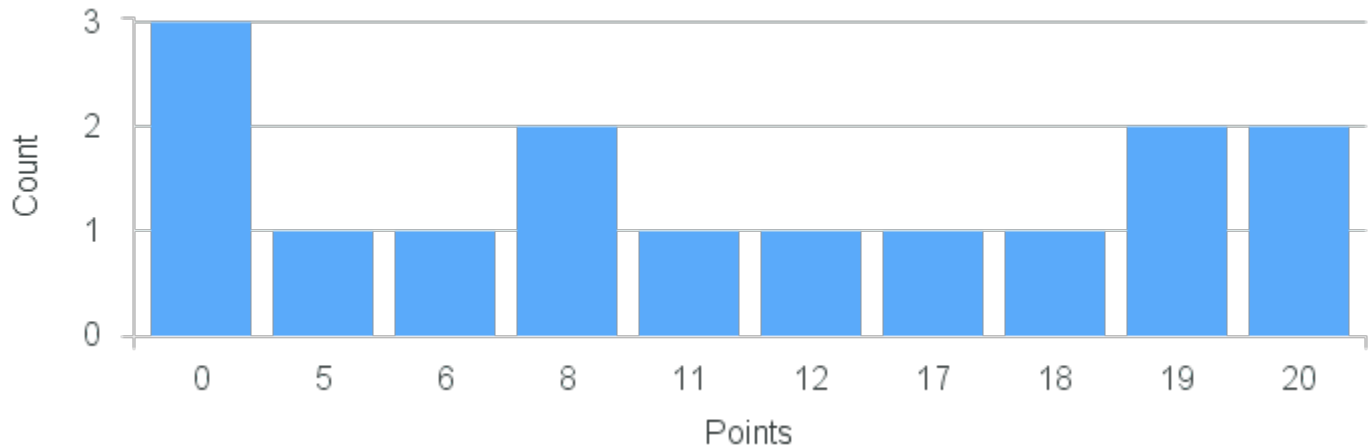

Course Point Distribution for Fall 2022

CRN: 13159

Course ID: DA200
4411

Cross List: TH200 4411,PA250
4411,FG200 4411

Limit: 25

Topics in Dance: The Nakedness of Being

Demand: 15

Waitlisted: 0

Department: Drama & Dance

Term	Block(s)	CRN	Course ID	See Also	Course Limit	Course Demand	Count	Points
Fall 2022	4	13159	DA200 4411	TH200 4411,PA250 4411,FG200 4411	25	15	2	20
Fall 2022	4	13159	DA200 4411	TH200 4411,PA250 4411,FG200 4411	25	15	2	19
Fall 2022	4	13159	DA200 4411	TH200 4411,PA250 4411,FG200 4411	25	15	1	18
Fall 2022	4	13159	DA200 4411	TH200 4411,PA250 4411,FG200 4411	25	15	1	17
Fall 2022	4	13159	DA200 4411	TH200 4411,PA250 4411,FG200 4411	25	15	1	12
Fall 2022	4	13159	DA200 4411	TH200 4411,PA250 4411,FG200 4411	25	15	1	11
Fall 2022	4	13159	DA200 4411	TH200 4411,PA250 4411,FG200 4411	25	15	2	8
Fall 2022	4	13159	DA200 4411	TH200 4411,PA250 4411,FG200 4411	25	15	1	6
Fall 2022	4	13159	DA200 4411	TH200 4411,PA250 4411,FG200 4411	25	15	1	5
Fall 2022	4	13159	DA200 4411	TH200 4411,PA250 4411,FG200 4411	25	15	3	0