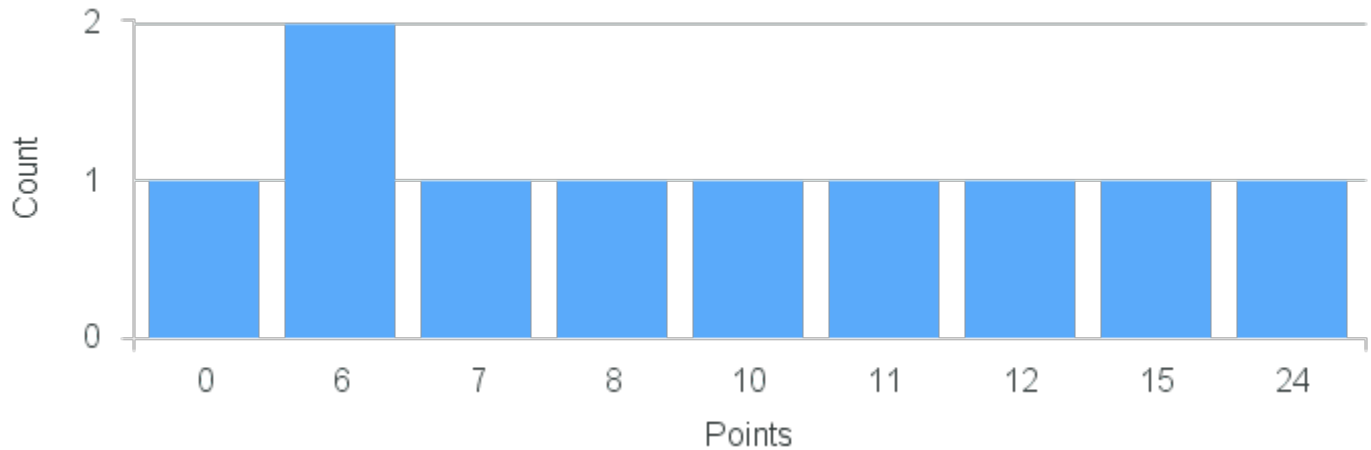

Course Point Distribution for Fall 2022

CRN: 13612

Course ID: EC302 Cross List:
4411

Limit: 25

Macroeconomic Theory

Demand: 10

Waitlisted: 0

Department: Economics & Business

Term	Block(s)	CRN	Course ID	See Also	Course Limit	Course Demand	Count	Points
Fall 2022	4	13612	EC302 4411		25	10	1	24
Fall 2022	4	13612	EC302 4411		25	10	1	15
Fall 2022	4	13612	EC302 4411		25	10	1	12
Fall 2022	4	13612	EC302 4411		25	10	1	11
Fall 2022	4	13612	EC302 4411		25	10	1	10
Fall 2022	4	13612	EC302 4411		25	10	1	8
Fall 2022	4	13612	EC302 4411		25	10	1	7
Fall 2022	4	13612	EC302 4411		25	10	2	6
Fall 2022	4	13612	EC302 4411		25	10	1	0