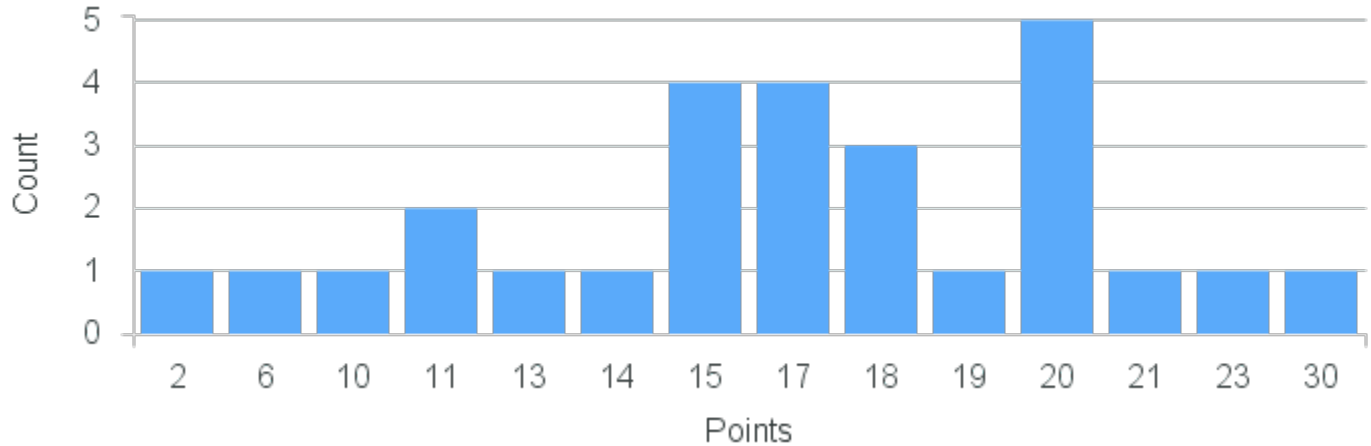

Course Point Distribution for Fall 2022

CRN: 13221

Course ID: AS205 3311 Cross List:

Limit: 15

Painting

Demand: 27

Waitlisted: 12

Department: Art

Min Points: 17

Term	Block(s)	CRN	Course ID	See Also	Course Limit	Course Demand	Count	Points
Fall 2022	3	13221	AS205 3311		15	27	1	30
Fall 2022	3	13221	AS205 3311		15	27	1	23
Fall 2022	3	13221	AS205 3311		15	27	1	21
Fall 2022	3	13221	AS205 3311		15	27	5	20
Fall 2022	3	13221	AS205 3311		15	27	1	19
Fall 2022	3	13221	AS205 3311		15	27	3	18
Fall 2022	3	13221	AS205 3311		15	27	4	17
Fall 2022	3	13221	AS205 3311		15	27	4	15
Fall 2022	3	13221	AS205 3311		15	27	1	14
Fall 2022	3	13221	AS205 3311		15	27	1	13
Fall 2022	3	13221	AS205 3311		15	27	2	11
Fall 2022	3	13221	AS205 3311		15	27	1	10
Fall 2022	3	13221	AS205 3311		15	27	1	6
Fall 2022	3	13221	AS205 3311		15	27	1	2