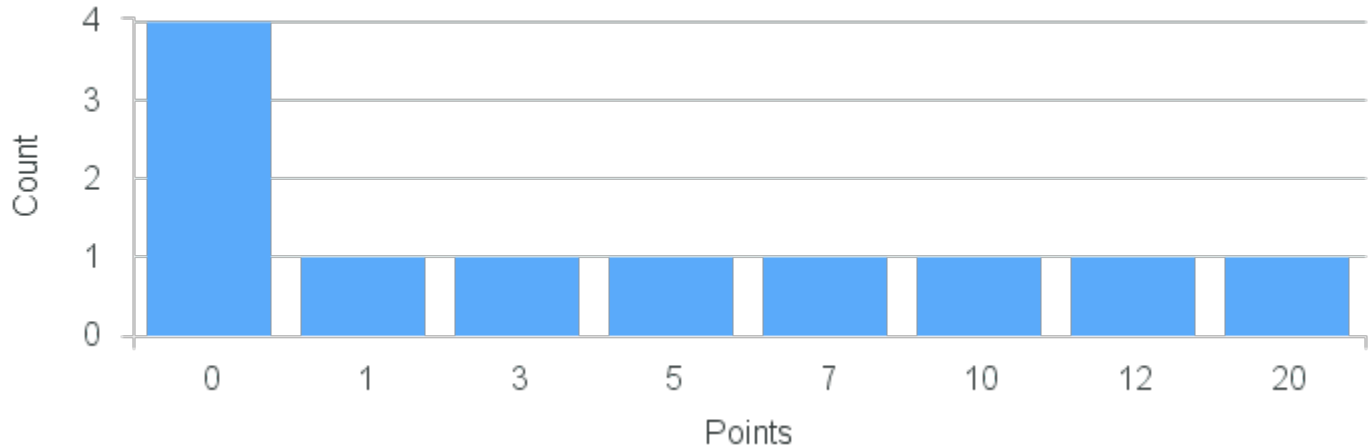

Course Point Distribution for Fall 2022

CRN: 13047

Course ID: HY230 4411 Cross List:

Limit: 25

The Early Republic, 1789-1848

Demand: 11

Waitlisted: 0

Department: History

Term	Block(s)	CRN	Course ID	See Also	Course Limit	Course Demand	Count	Points
Fall 2022	4	13047	HY230 4411		25	11	1	20
Fall 2022	4	13047	HY230 4411		25	11	1	12
Fall 2022	4	13047	HY230 4411		25	11	1	10
Fall 2022	4	13047	HY230 4411		25	11	1	7
Fall 2022	4	13047	HY230 4411		25	11	1	5
Fall 2022	4	13047	HY230 4411		25	11	1	3
Fall 2022	4	13047	HY230 4411		25	11	1	1
Fall 2022	4	13047	HY230 4411		25	11	4	0