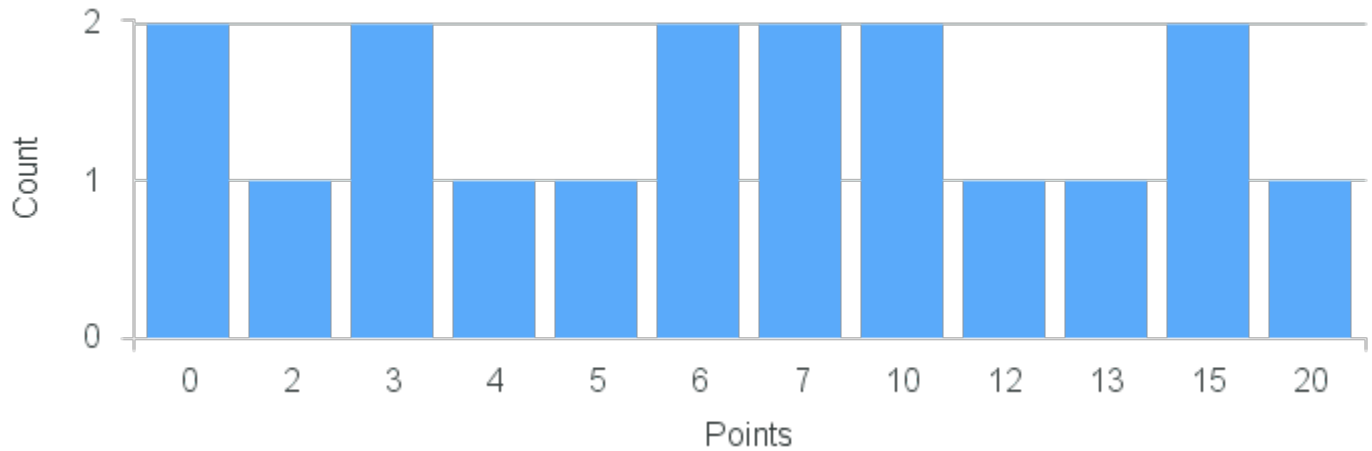

# Course Point Distribution for Fall 2022

CRN: 13177

Course ID: MA251 Cross List:  
3311

Limit: 25

Number Theory

Demand: 18

Waitlisted: 0

Department: Mathematics & Computer  
Science