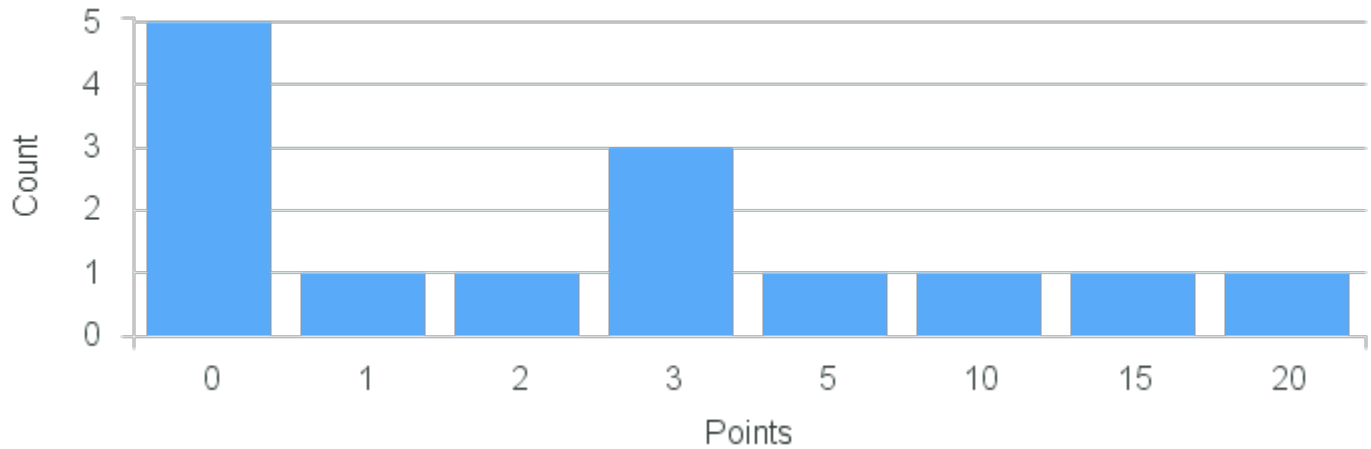

# Course Point Distribution for Fall 2022

CRN: 13721

Course ID: FG211 Cross List:  
1111

Limit: 25

Critical Feminist Methodologies

Demand: 14

Waitlisted: 0

Department: Feminist & Gender  
Studies