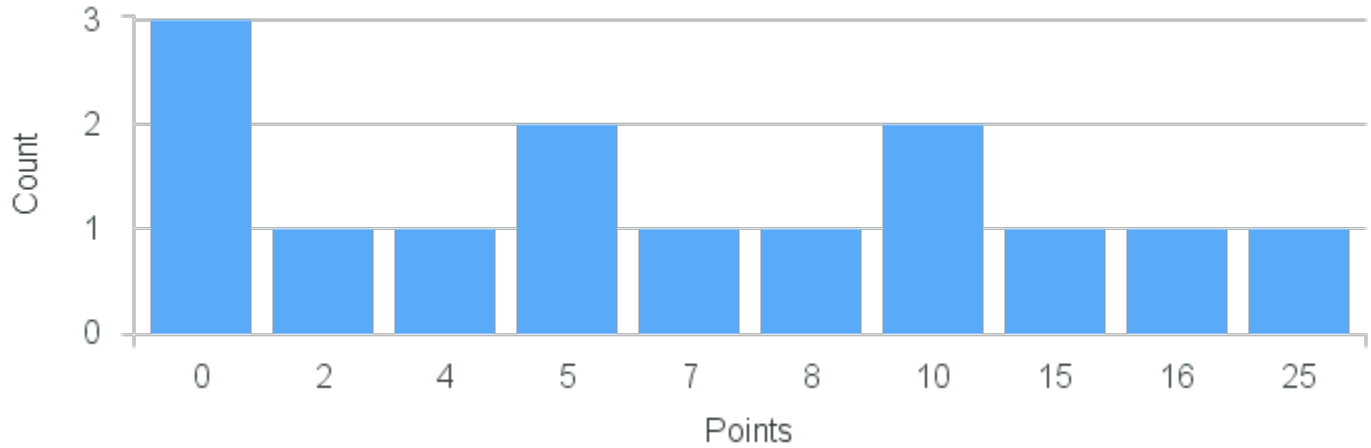

Course Point Distribution for Fall 2022

CRN: 13315

Course ID: PH229 Cross List:
4411

Limit: 25

Philosophy of Language

Demand: 14

Waitlisted: 0

Department: Philosophy

Term	Block(s)	CRN	Course ID	See Also	Course Limit	Course Demand	Count	Points
Fall 2022	4	13315	PH229 4411		25	14	1	25
Fall 2022	4	13315	PH229 4411		25	14	1	16
Fall 2022	4	13315	PH229 4411		25	14	1	15
Fall 2022	4	13315	PH229 4411		25	14	2	10
Fall 2022	4	13315	PH229 4411		25	14	1	8
Fall 2022	4	13315	PH229 4411		25	14	1	7
Fall 2022	4	13315	PH229 4411		25	14	2	5
Fall 2022	4	13315	PH229 4411		25	14	1	4
Fall 2022	4	13315	PH229 4411		25	14	1	2
Fall 2022	4	13315	PH229 4411		25	14	3	0