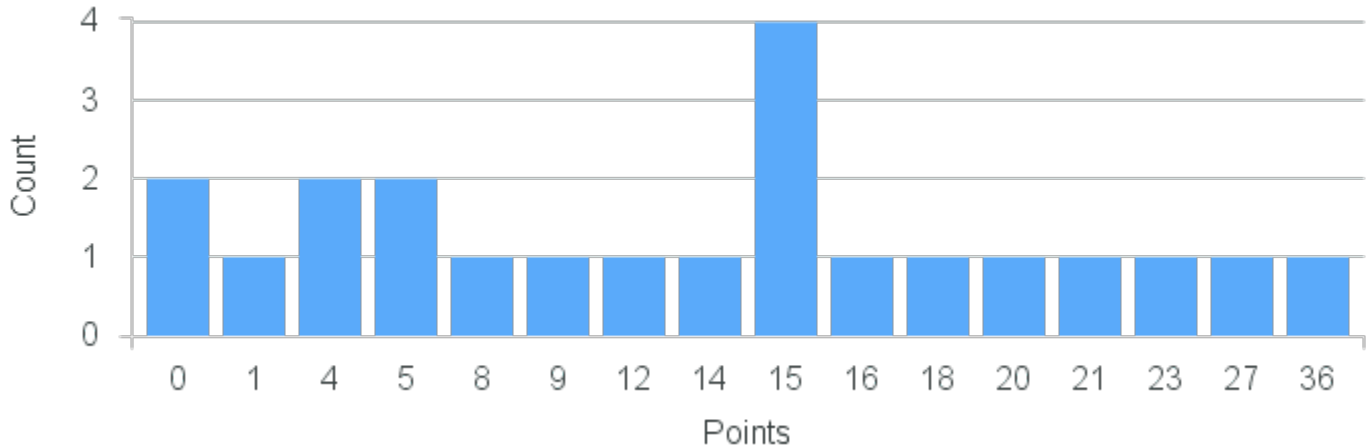

Course Point Distribution for Fall 2022

CRN: 13460

Course ID: MU275 3311 Cross List:

Limit: 15

Songwriting: Creative Workshop

Demand: 22

Waitlisted: 7

Department: Music

Min Points: 8

Term	Block(s)	CRN	Course ID	See Also	Course Limit	Course Demand	Count	Points
Fall 2022	3	13460	MU275 3311		15	22	1	36
Fall 2022	3	13460	MU275 3311		15	22	1	27
Fall 2022	3	13460	MU275 3311		15	22	1	23
Fall 2022	3	13460	MU275 3311		15	22	1	21
Fall 2022	3	13460	MU275 3311		15	22	1	20
Fall 2022	3	13460	MU275 3311		15	22	1	18
Fall 2022	3	13460	MU275 3311		15	22	1	16
Fall 2022	3	13460	MU275 3311		15	22	4	15
Fall 2022	3	13460	MU275 3311		15	22	1	14
Fall 2022	3	13460	MU275 3311		15	22	1	12
Fall 2022	3	13460	MU275 3311		15	22	1	9
Fall 2022	3	13460	MU275 3311		15	22	1	8
Fall 2022	3	13460	MU275 3311		15	22	2	5
Fall 2022	3	13460	MU275 3311		15	22	2	4