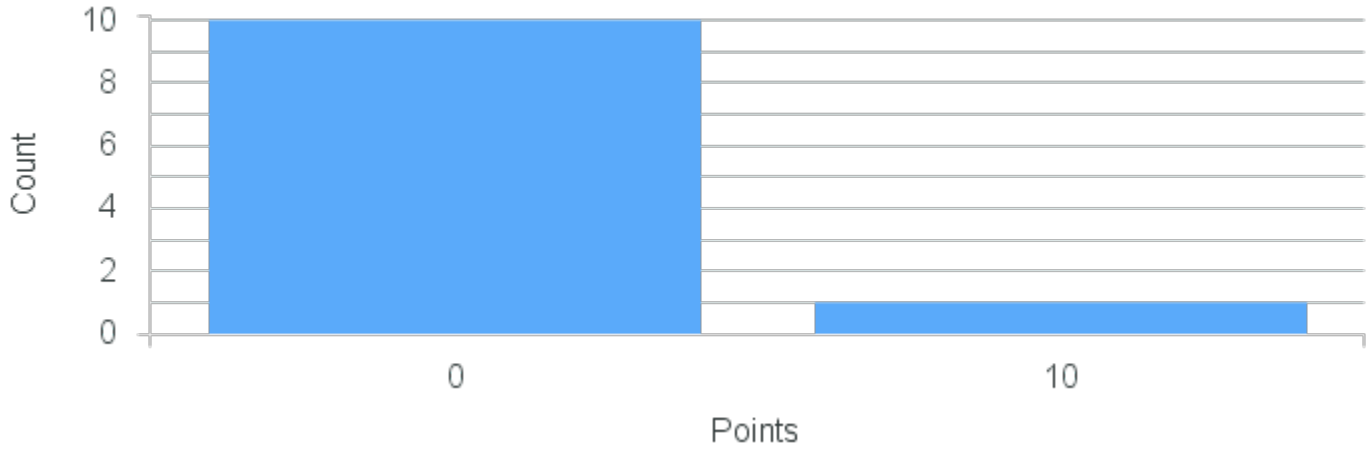

# Course Point Distribution for Fall 2022

CRN: 13087

Course ID: GY305 1111 Cross List:

Limit: 25

Stratigraphy & Sedimentation

Demand: 11

Waitlisted: 0

Department: Geology