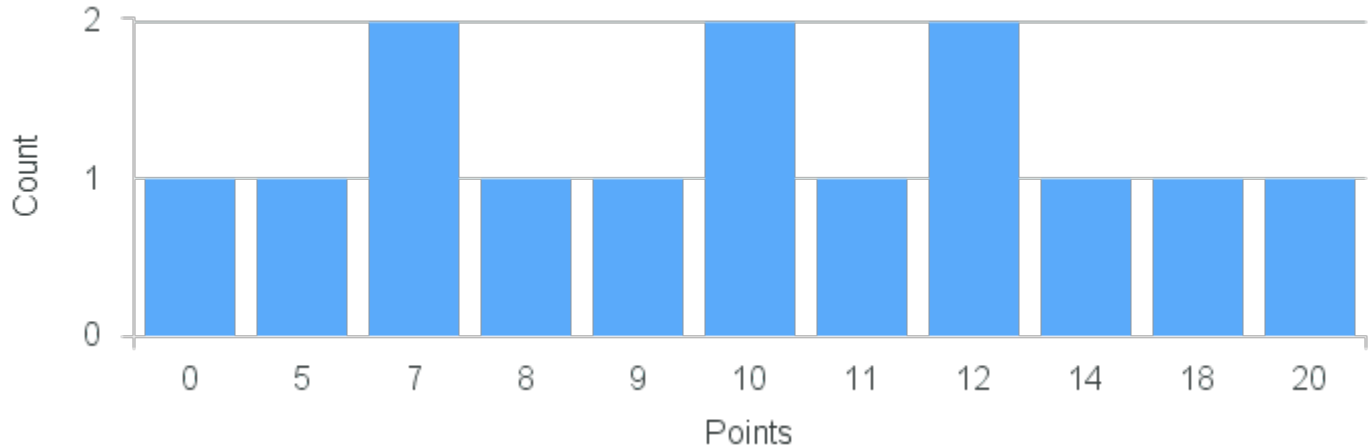

Course Point Distribution for Fall 2022

CRN: 13345

Course ID: PS209 3311 Cross List:

Limit: 25

Introduction to International Relations

Demand: 14

Waitlisted: 0

Department: Political Science

Term	Block(s)	CRN	Course ID	See Also	Course Limit	Course Demand	Count	Points
Fall 2022	3	13345	PS209 3311		25	14	1	20
Fall 2022	3	13345	PS209 3311		25	14	1	18
Fall 2022	3	13345	PS209 3311		25	14	1	14
Fall 2022	3	13345	PS209 3311		25	14	2	12
Fall 2022	3	13345	PS209 3311		25	14	1	11
Fall 2022	3	13345	PS209 3311		25	14	2	10
Fall 2022	3	13345	PS209 3311		25	14	1	9
Fall 2022	3	13345	PS209 3311		25	14	1	8
Fall 2022	3	13345	PS209 3311		25	14	2	7
Fall 2022	3	13345	PS209 3311		25	14	1	5
Fall 2022	3	13345	PS209 3311		25	14	1	0