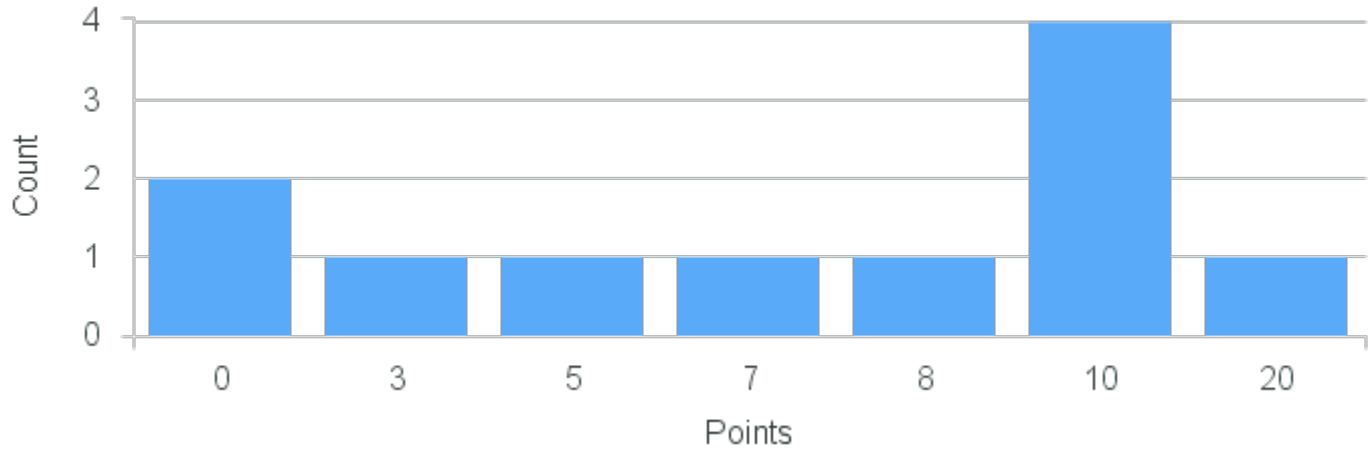

# Course Point Distribution for Fall 2022

CRN: 13815

Course ID: EN350 2221 Cross List:

Limit: 25

Issues in Literature of the Long 18th Century: Disability and Literature

Demand: 11

Waitlisted: 0

Department: English