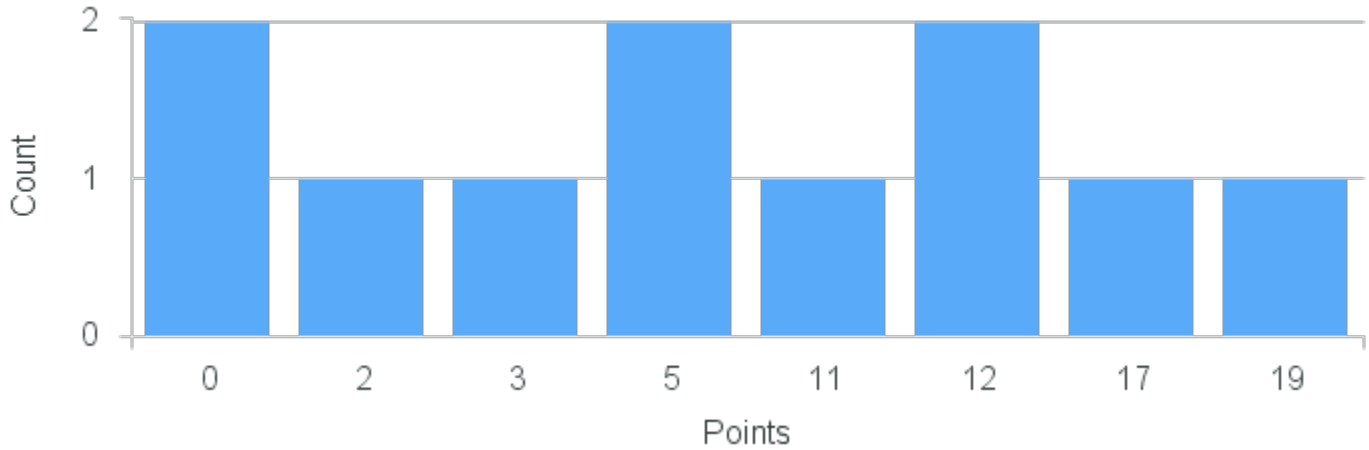

Course Point Distribution for Fall 2022

CRN: 13390

Course ID: PS205 3311 Cross List:

Limit: 25

Foundations of Political Economy

Demand: 11

Waitlisted: 0

Department: Political Science

Term	Block(s)	CRN	Course ID	See Also	Course Limit	Course Demand	Count	Points
Fall 2022	3	13390	PS205 3311		25	11	1	19
Fall 2022	3	13390	PS205 3311		25	11	1	17
Fall 2022	3	13390	PS205 3311		25	11	2	12
Fall 2022	3	13390	PS205 3311		25	11	1	11
Fall 2022	3	13390	PS205 3311		25	11	2	5
Fall 2022	3	13390	PS205 3311		25	11	1	3
Fall 2022	3	13390	PS205 3311		25	11	1	2
Fall 2022	3	13390	PS205 3311		25	11	2	0