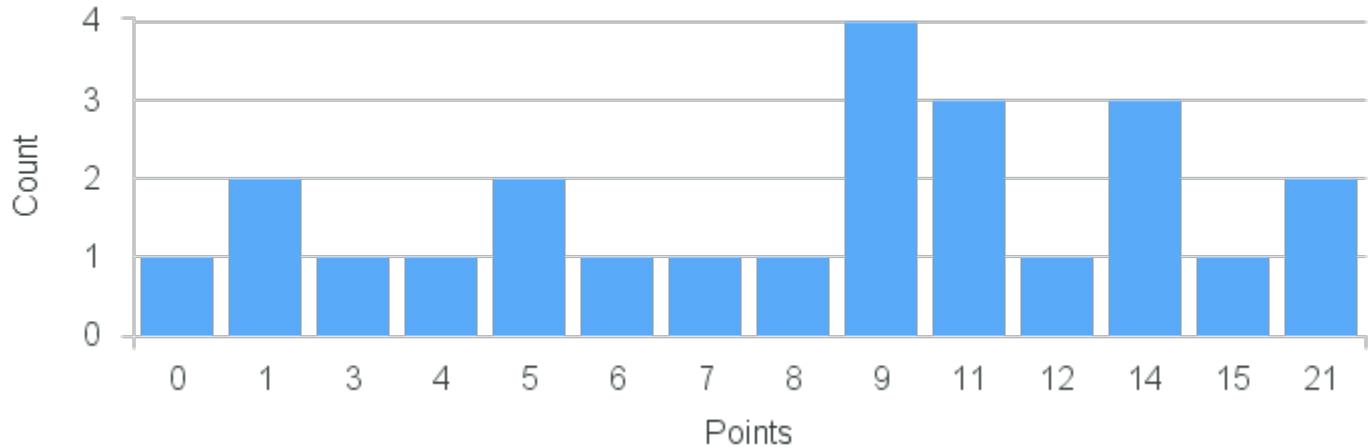

# Course Point Distribution for Fall 2022

CRN: 13710

Course ID: PC141 3311 Cross List:

Limit: 32

Physics for the Life Sciences I

Demand: 24

Waitlisted: 0

Department: Physics