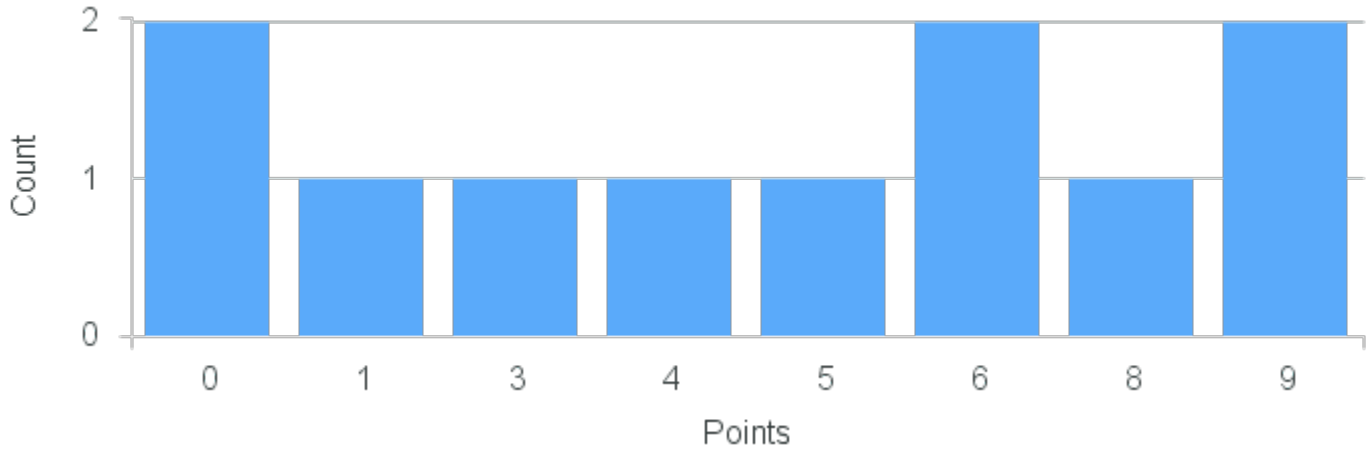

Course Point Distribution for Fall 2022

CRN: 13591

Course ID: PS203
2211

Cross List:

Limit: 32

Topics in Politics: Power, Populism and the Pandemic

Demand: 11

Waitlisted: 0

Department: Political Science

Term	Block(s)	CRN	Course ID	See Also	Course Limit	Course Demand	Count	Points
Fall 2022	2	13591	PS203 2211		32	11	2	9
Fall 2022	2	13591	PS203 2211		32	11	1	8
Fall 2022	2	13591	PS203 2211		32	11	2	6
Fall 2022	2	13591	PS203 2211		32	11	1	5
Fall 2022	2	13591	PS203 2211		32	11	1	4
Fall 2022	2	13591	PS203 2211		32	11	1	3
Fall 2022	2	13591	PS203 2211		32	11	1	1
Fall 2022	2	13591	PS203 2211		32	11	2	0