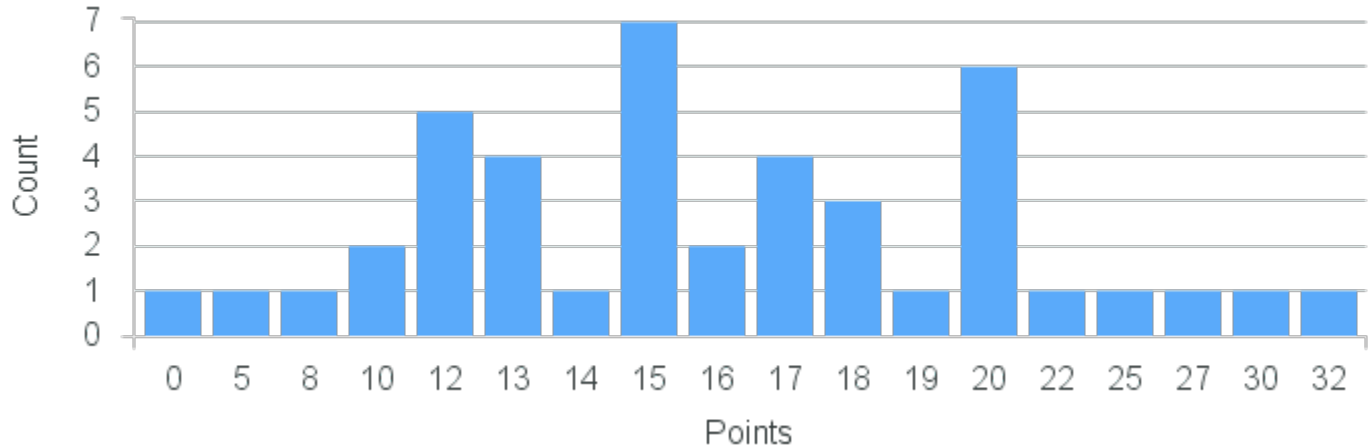

Course Point Distribution for Fall 2022

CRN: 13459

Course ID: MU272 Cross List:
2211

Limit: 15

Digital Music Production

Demand: 43

Waitlisted: 28

Department: Music

Min Points: 18

Term	Block(s)	CRN	Course ID	See Also	Course Limit	Course Demand	Count	Points
Fall 2022	2	13459	MU272 2211		15	43	1	32
Fall 2022	2	13459	MU272 2211		15	43	1	30
Fall 2022	2	13459	MU272 2211		15	43	1	27
Fall 2022	2	13459	MU272 2211		15	43	1	25
Fall 2022	2	13459	MU272 2211		15	43	1	22
Fall 2022	2	13459	MU272 2211		15	43	6	20
Fall 2022	2	13459	MU272 2211		15	43	1	19
Fall 2022	2	13459	MU272 2211		15	43	3	18
Fall 2022	2	13459	MU272 2211		15	43	4	17
Fall 2022	2	13459	MU272 2211		15	43	2	16
Fall 2022	2	13459	MU272 2211		15	43	7	15
Fall 2022	2	13459	MU272 2211		15	43	1	14
Fall 2022	2	13459	MU272 2211		15	43	4	13
Fall 2022	2	13459	MU272 2211		15	43	5	12