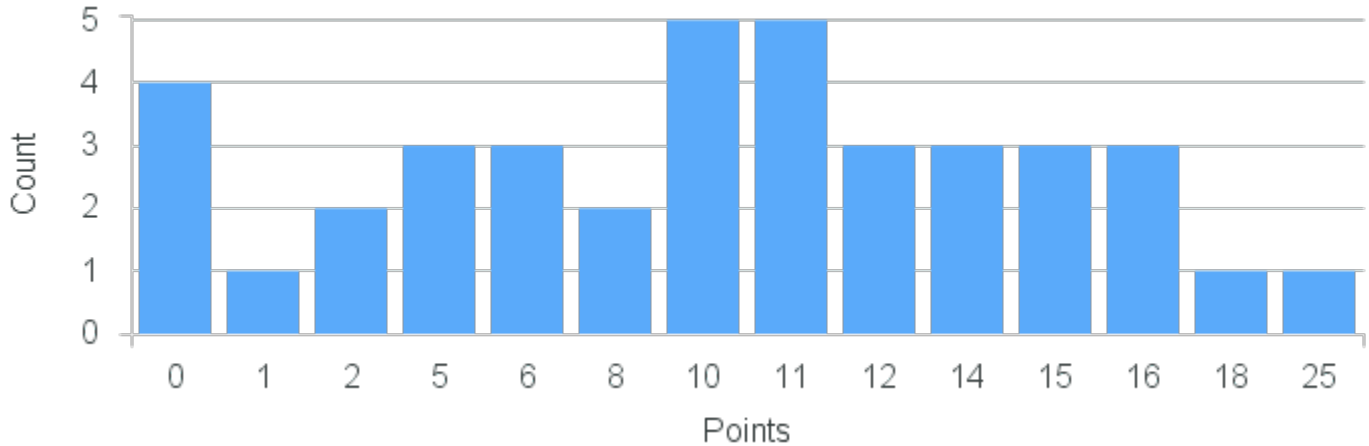

Course Point Distribution for Fall 2022

CRN: 13533

Course ID: SO118 Cross List:
4411

Limit: 25

Deviance and Social Control

Demand: 39

Waitlisted: 14

Department: Sociology

Min Points: 8

Term	Block(s)	CRN	Course ID	See Also	Course Limit	Course Demand	Count	Points
Fall 2022	4	13533	SO118 4411		25	39	1	25
Fall 2022	4	13533	SO118 4411		25	39	1	18
Fall 2022	4	13533	SO118 4411		25	39	3	16
Fall 2022	4	13533	SO118 4411		25	39	3	15
Fall 2022	4	13533	SO118 4411		25	39	3	14
Fall 2022	4	13533	SO118 4411		25	39	3	12
Fall 2022	4	13533	SO118 4411		25	39	5	11
Fall 2022	4	13533	SO118 4411		25	39	5	10
Fall 2022	4	13533	SO118 4411		25	39	2	8
Fall 2022	4	13533	SO118 4411		25	39	3	6
Fall 2022	4	13533	SO118 4411		25	39	3	5
Fall 2022	4	13533	SO118 4411		25	39	2	2
Fall 2022	4	13533	SO118 4411		25	39	1	1
Fall 2022	4	13533	SO118 4411		25	39	4	0