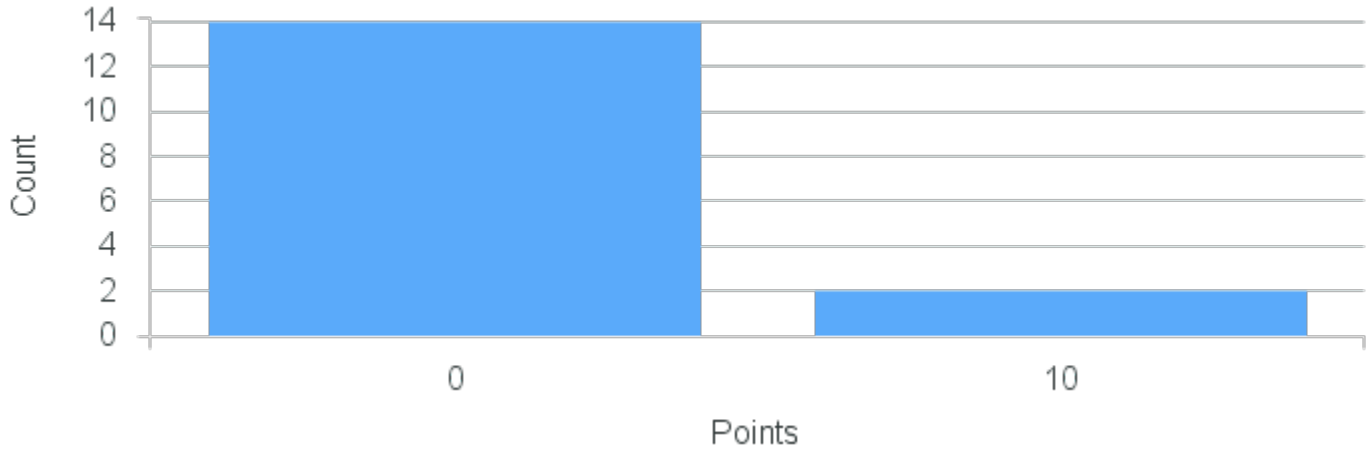

# Course Point Distribution for Fall 2022

CRN: 13801

Course ID: GR200 4411 Cross List:

Limit: 25

German Language

Demand: 16

Waitlisted: 0

Department: German, Russian & E  
Asian Lang