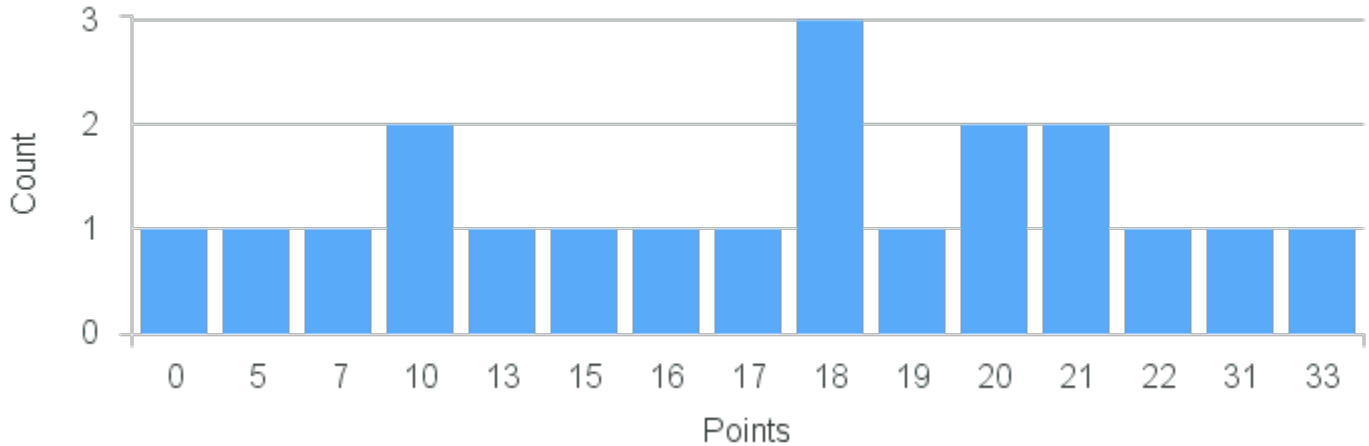

# Course Point Distribution for Fall 2022

CRN: 12981

Course ID: PY100 2211 Cross List:

Limit: 25

Introduction to Psychology: Bases of Behavior

Demand: 20

Waitlisted: 0

Department: Psychology