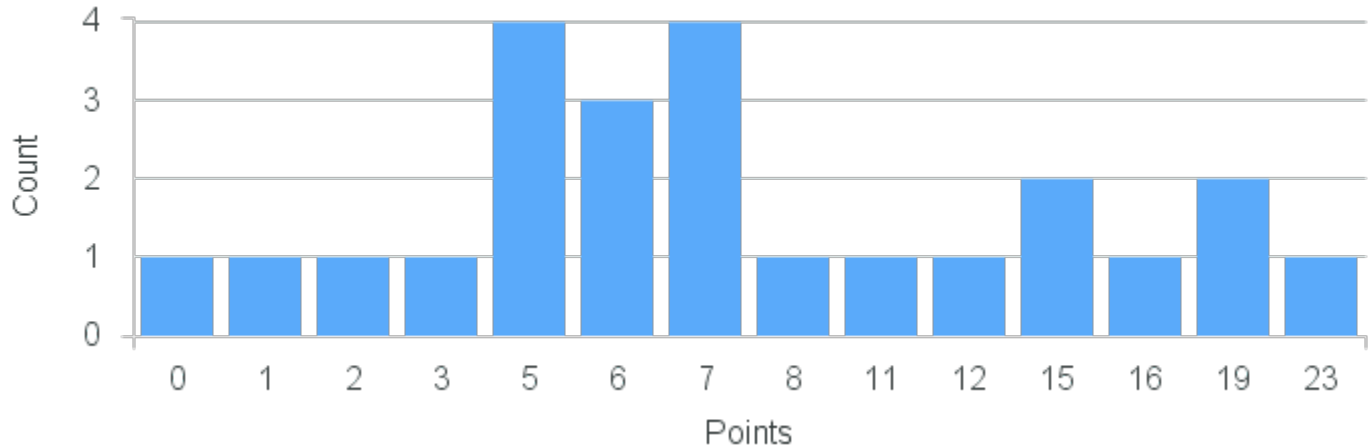

# Course Point Distribution for Fall 2022

CRN: 13616

Course ID: SO101 1111 Cross List: FG206 1111,RM200 1141

Limit: 25

Inequality in the U.S.

Demand: 24

Waitlisted: 0

Department: Sociology