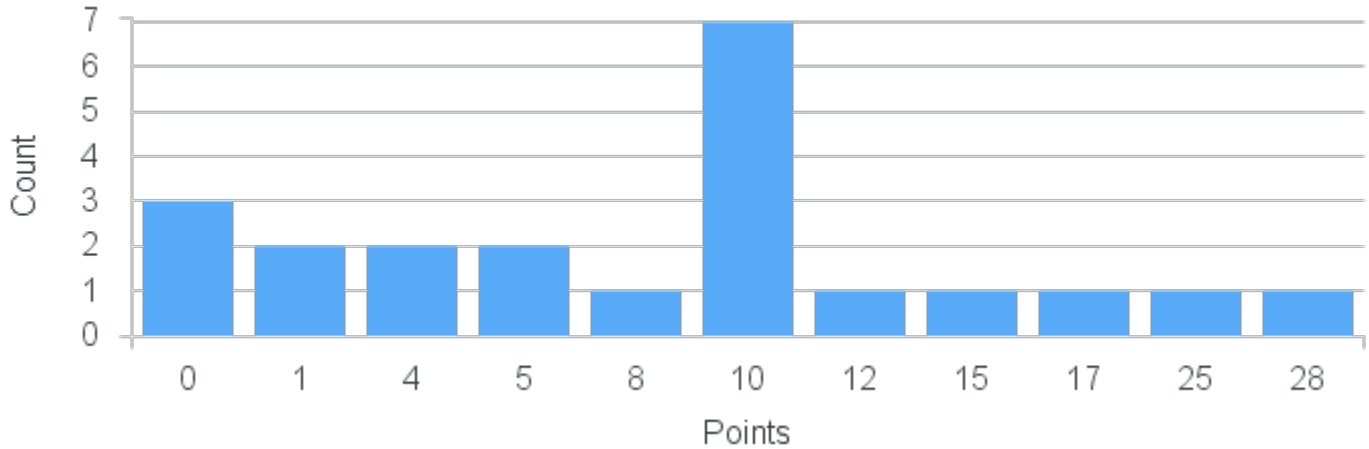

Course Point Distribution for Fall 2022

CRN: 13785

Course ID: FG212 3311 Cross List: RM200 3351,FM205 3311

Limit: 25

Critical Media Studies

Demand: 22

Waitlisted: 0

Department: Feminist & Gender Studies

Term	Block(s)	CRN	Course ID	See Also	Course Limit	Course Demand	Count	Points
Fall 2022	3	13785	FG212 3311	RM200 3351,FM205 3311	25	22	1	28
Fall 2022	3	13785	FG212 3311	RM200 3351,FM205 3311	25	22	1	25
Fall 2022	3	13785	FG212 3311	RM200 3351,FM205 3311	25	22	1	17
Fall 2022	3	13785	FG212 3311	RM200 3351,FM205 3311	25	22	1	15
Fall 2022	3	13785	FG212 3311	RM200 3351,FM205 3311	25	22	1	12
Fall 2022	3	13785	FG212 3311	RM200 3351,FM205 3311	25	22	7	10
Fall 2022	3	13785	FG212 3311	RM200 3351,FM205 3311	25	22	1	8
Fall 2022	3	13785	FG212 3311	RM200 3351,FM205 3311	25	22	2	5
Fall 2022	3	13785	FG212 3311	RM200 3351,FM205 3311	25	22	2	4
Fall 2022	3	13785	FG212 3311	RM200 3351,FM205 3311	25	22	2	1
Fall 2022	3	13785	FG212 3311	RM200 3351,FM205 3311	25	22	3	0