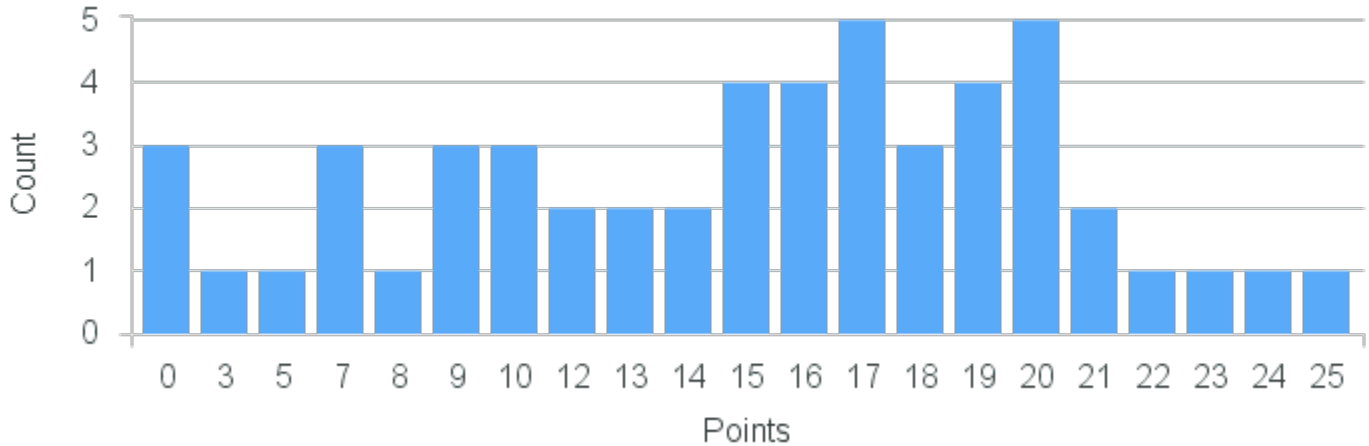

Course Point Distribution for Fall 2022

CRN: 13397

Course ID: PS272 1111 Cross List: EV272 1111

Limit: 25

Cities, Sustainability, and Environmental Justice

Demand: 52

Waitlisted: 27

Department: Political Science

Min Points: 16

Term	Block(s)	CRN	Course ID	See Also	Course Limit	Course Demand	Count	Points
Fall 2022	1	13397	PS272 1111	EV272 1111	25	52	1	25
Fall 2022	1	13397	PS272 1111	EV272 1111	25	52	1	24
Fall 2022	1	13397	PS272 1111	EV272 1111	25	52	1	23
Fall 2022	1	13397	PS272 1111	EV272 1111	25	52	1	22
Fall 2022	1	13397	PS272 1111	EV272 1111	25	52	2	21
Fall 2022	1	13397	PS272 1111	EV272 1111	25	52	5	20
Fall 2022	1	13397	PS272 1111	EV272 1111	25	52	4	19
Fall 2022	1	13397	PS272 1111	EV272 1111	25	52	3	18
Fall 2022	1	13397	PS272 1111	EV272 1111	25	52	5	17
Fall 2022	1	13397	PS272 1111	EV272 1111	25	52	4	16
Fall 2022	1	13397	PS272 1111	EV272 1111	25	52	4	15
Fall 2022	1	13397	PS272 1111	EV272 1111	25	52	2	14
Fall 2022	1	13397	PS272 1111	EV272 1111	25	52	2	13
Fall 2022	1	13397	PS272 1111	EV272 1111	25	52	2	12