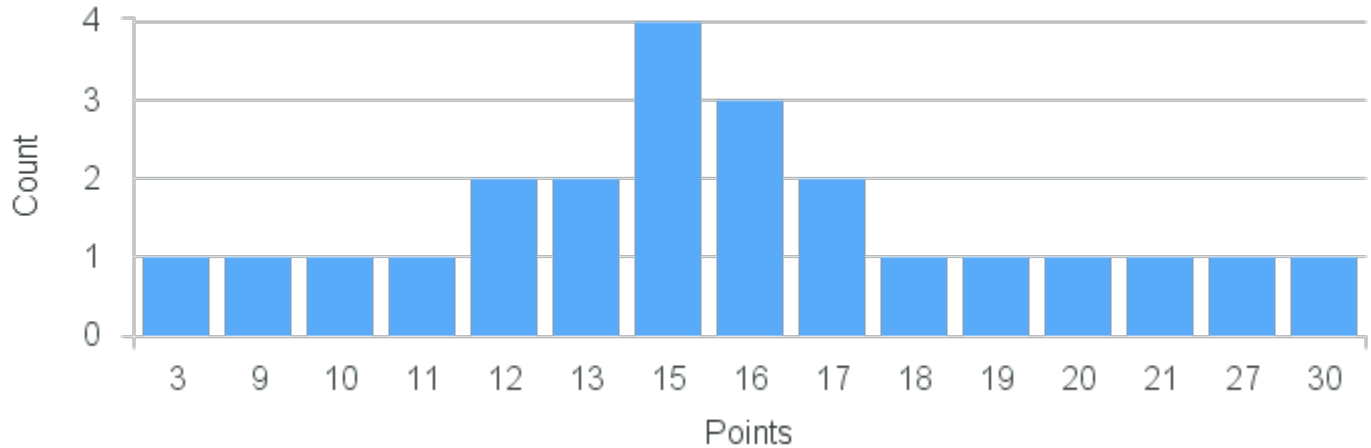

# Course Point Distribution for Fall 2022

CRN: 13313

Course ID: EV128 Cross List:  
2211

Limit: 25

Introduction to Global Climate Change

Demand: 23

Waitlisted: 0

Department: Environmental Science