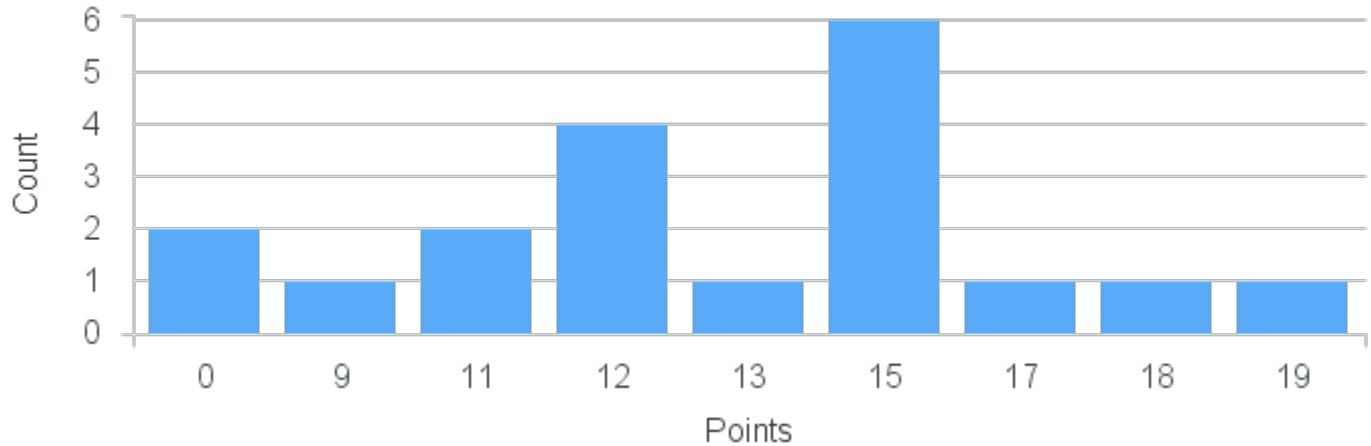

Course Point Distribution for Fall 2022

CRN: 13592

Course ID: EC101 1111 Cross List:

Limit: 25

Principles of Microeconomics

Demand: 19

Waitlisted: 0

Department: Economics & Business

Term	Block(s)	CRN	Course ID	See Also	Course Limit	Course Demand	Count	Points
Fall 2022	1	13592	EC101 1111		25	19	1	19
Fall 2022	1	13592	EC101 1111		25	19	1	18
Fall 2022	1	13592	EC101 1111		25	19	1	17
Fall 2022	1	13592	EC101 1111		25	19	6	15
Fall 2022	1	13592	EC101 1111		25	19	1	13
Fall 2022	1	13592	EC101 1111		25	19	4	12
Fall 2022	1	13592	EC101 1111		25	19	2	11
Fall 2022	1	13592	EC101 1111		25	19	1	9
Fall 2022	1	13592	EC101 1111		25	19	2	0