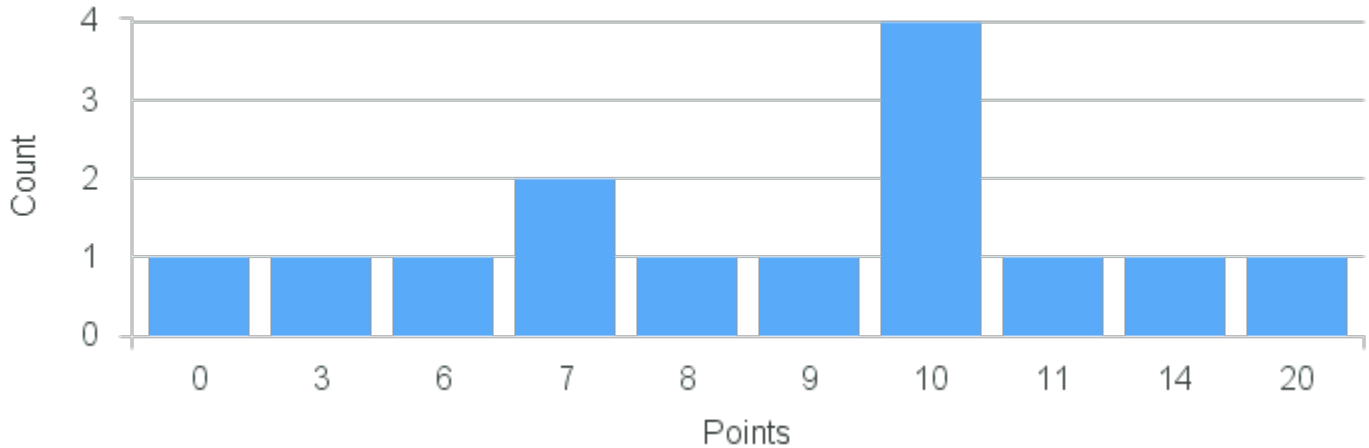

Course Point Distribution for Fall 2022

CRN: 13137

Course ID: IT103
3311

Cross List:

Limit: 18

Elementary Italian I

Demand: 14

Waitlisted: 0

Department: Romance Languages

Term	Block(s)	CRN	Course ID	See Also	Course Limit	Course Demand	Count	Points
Fall 2022	3	13137	IT103 3311		18	14	1	20
Fall 2022	3	13137	IT103 3311		18	14	1	14
Fall 2022	3	13137	IT103 3311		18	14	1	11
Fall 2022	3	13137	IT103 3311		18	14	4	10
Fall 2022	3	13137	IT103 3311		18	14	1	9
Fall 2022	3	13137	IT103 3311		18	14	1	8
Fall 2022	3	13137	IT103 3311		18	14	2	7
Fall 2022	3	13137	IT103 3311		18	14	1	6
Fall 2022	3	13137	IT103 3311		18	14	1	3
Fall 2022	3	13137	IT103 3311		18	14	1	0