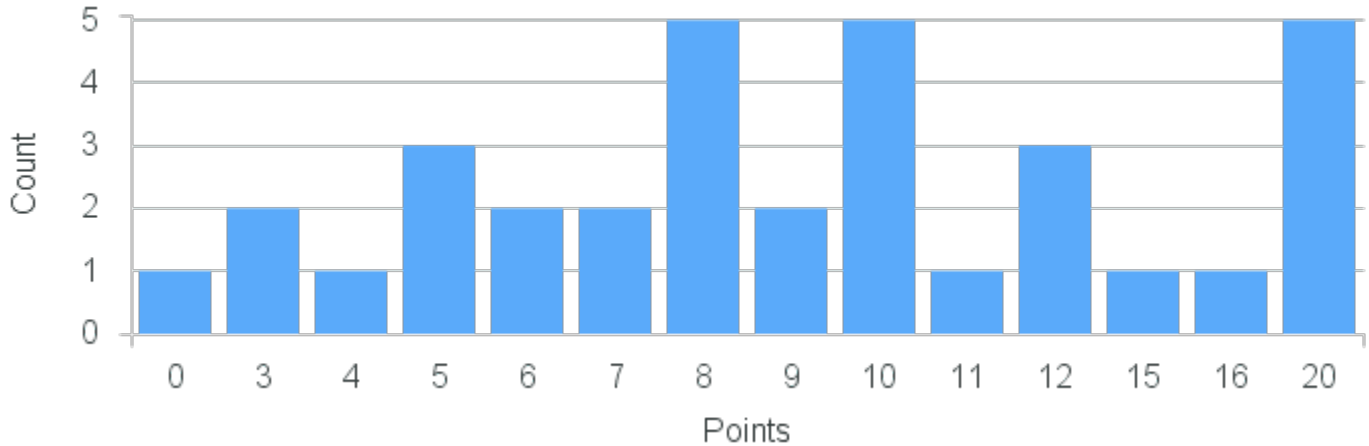

Course Point Distribution for Fall 2022

CRN: 13326

Course ID: PH246 2211 Cross List: EV281 2211

Limit: 25

Environmental Ethics

Demand: 34

Waitlisted: 9

Department: Philosophy

Min Points: 7

Term	Block(s)	CRN	Course ID	See Also	Course Limit	Course Demand	Count	Points
Fall 2022	2	13326	PH246 2211	EV281 2211	25	34	5	20
Fall 2022	2	13326	PH246 2211	EV281 2211	25	34	1	16
Fall 2022	2	13326	PH246 2211	EV281 2211	25	34	1	15
Fall 2022	2	13326	PH246 2211	EV281 2211	25	34	3	12
Fall 2022	2	13326	PH246 2211	EV281 2211	25	34	1	11
Fall 2022	2	13326	PH246 2211	EV281 2211	25	34	5	10
Fall 2022	2	13326	PH246 2211	EV281 2211	25	34	2	9
Fall 2022	2	13326	PH246 2211	EV281 2211	25	34	5	8
Fall 2022	2	13326	PH246 2211	EV281 2211	25	34	2	7
Fall 2022	2	13326	PH246 2211	EV281 2211	25	34	2	6
Fall 2022	2	13326	PH246 2211	EV281 2211	25	34	3	5
Fall 2022	2	13326	PH246 2211	EV281 2211	25	34	1	4
Fall 2022	2	13326	PH246 2211	EV281 2211	25	34	2	3
Fall 2022	2	13326	PH246 2211	EV281 2211	25	34	1	0