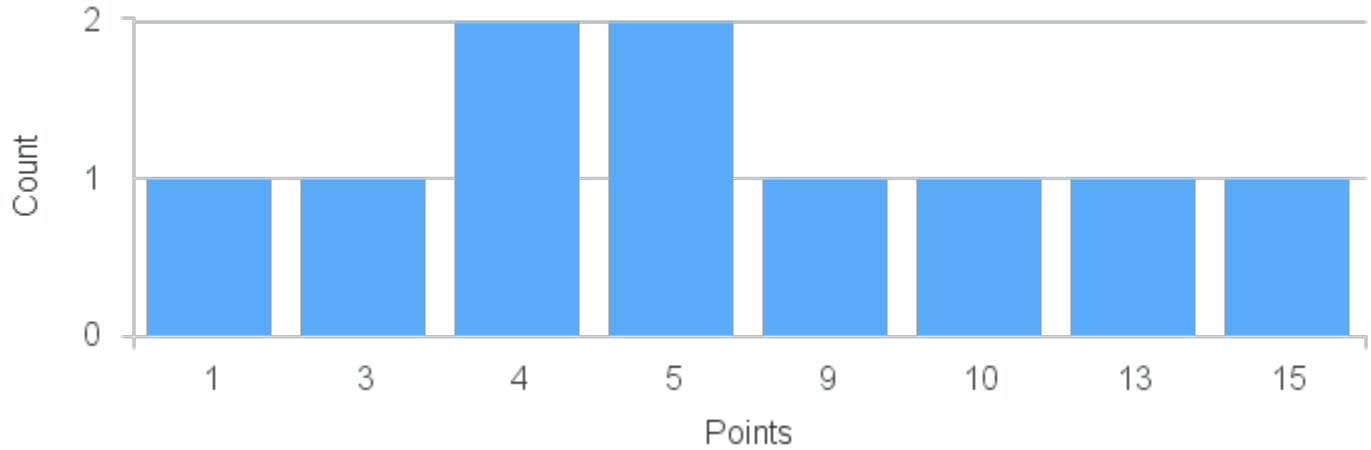

# Course Point Distribution for Fall 2022

CRN: 13523

Course ID: EN286 3311 Cross List:

Limit: 16

Topics in Creative Writing: Advanced Creative Nonfiction

Demand: 10

Waitlisted: 0

Department: English