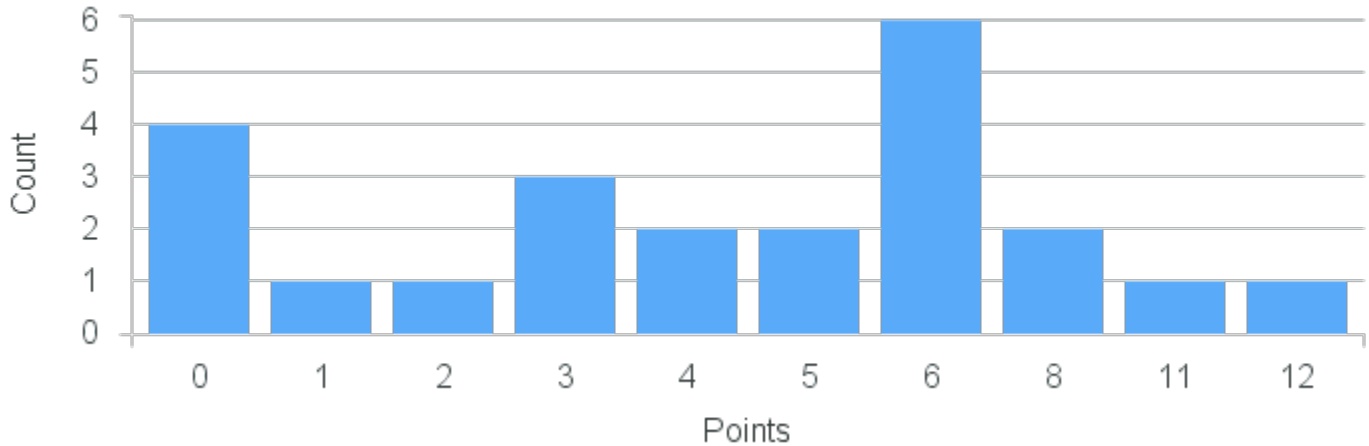

Course Point Distribution for Fall 2022

CRN: 13268

Course ID: HY254
1111

Cross List: PA250 1111,RM200 1111

Limit: 25

History of Gender and Sexuality in South Asia

Demand: 23

Waitlisted: 0

Department: History

Term	Block(s)	CRN	Course ID	See Also	Course Limit	Course Demand	Count	Points
Fall 2022	1	13268	HY254 1111	PA250 1111,RM200 1111	25	23	1	12
Fall 2022	1	13268	HY254 1111	PA250 1111,RM200 1111	25	23	1	11
Fall 2022	1	13268	HY254 1111	PA250 1111,RM200 1111	25	23	2	8
Fall 2022	1	13268	HY254 1111	PA250 1111,RM200 1111	25	23	6	6
Fall 2022	1	13268	HY254 1111	PA250 1111,RM200 1111	25	23	2	5
Fall 2022	1	13268	HY254 1111	PA250 1111,RM200 1111	25	23	2	4
Fall 2022	1	13268	HY254 1111	PA250 1111,RM200 1111	25	23	3	3
Fall 2022	1	13268	HY254 1111	PA250 1111,RM200 1111	25	23	1	2
Fall 2022	1	13268	HY254 1111	PA250 1111,RM200 1111	25	23	1	1
Fall 2022	1	13268	HY254 1111	PA250 1111,RM200 1111	25	23	4	0