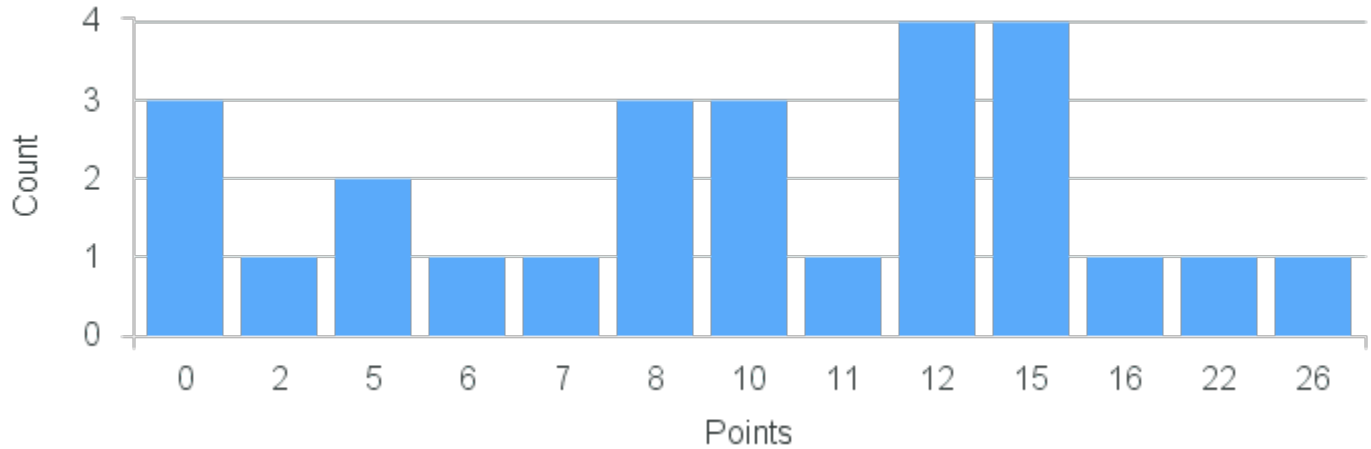

Course Point Distribution for Fall 2022

CRN: 13303

Course ID: HK125 3311 Cross List:

Limit: 25

Introduction to Human Nutrition

Demand: 26

Waitlisted: 1

Department: Human Biology and Kinesiology

Min Points: 0

Term	Block(s)	CRN	Course ID	See Also	Course Limit	Course Demand	Count	Points
Fall 2022	3	13303	HK125 3311		25	26	1	26
Fall 2022	3	13303	HK125 3311		25	26	1	22
Fall 2022	3	13303	HK125 3311		25	26	1	16
Fall 2022	3	13303	HK125 3311		25	26	4	15
Fall 2022	3	13303	HK125 3311		25	26	4	12
Fall 2022	3	13303	HK125 3311		25	26	1	11
Fall 2022	3	13303	HK125 3311		25	26	3	10
Fall 2022	3	13303	HK125 3311		25	26	3	8
Fall 2022	3	13303	HK125 3311		25	26	1	7
Fall 2022	3	13303	HK125 3311		25	26	1	6
Fall 2022	3	13303	HK125 3311		25	26	2	5
Fall 2022	3	13303	HK125 3311		25	26	1	2
Fall 2022	3	13303	HK125 3311		25	26	3	0