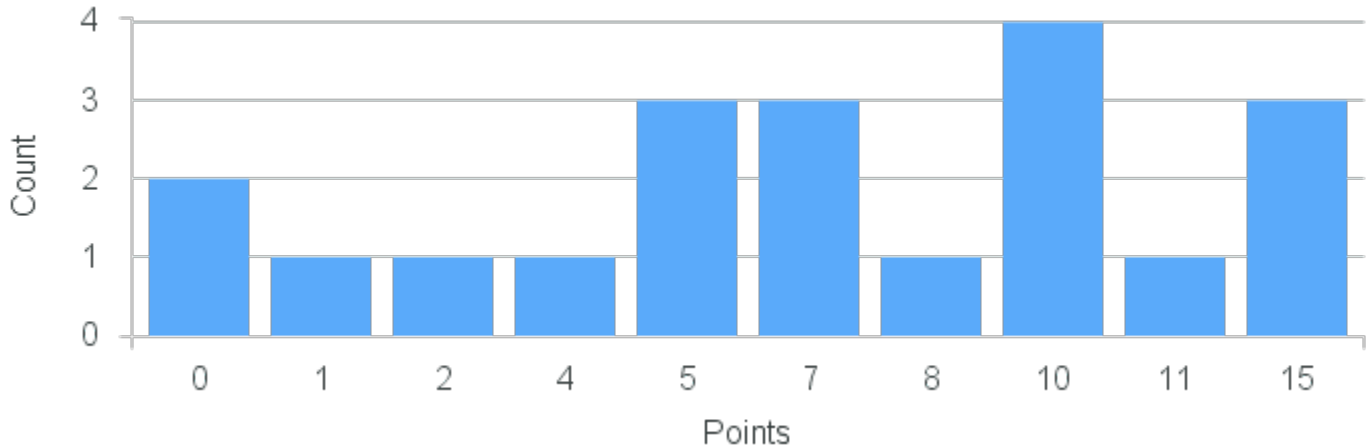

Course Point Distribution for Fall 2022

CRN: 13552

Course ID: EN282 2211 Cross List:

Limit: 16

Beginning Poetry Writing

Demand: 20

Waitlisted: 4

Department: English

Min Points: 4

Term	Block(s)	CRN	Course ID	See Also	Course Limit	Course Demand	Count	Points
Fall 2022	2	13552	EN282 2211		16	20	3	15
Fall 2022	2	13552	EN282 2211		16	20	1	11
Fall 2022	2	13552	EN282 2211		16	20	4	10
Fall 2022	2	13552	EN282 2211		16	20	1	8
Fall 2022	2	13552	EN282 2211		16	20	3	7
Fall 2022	2	13552	EN282 2211		16	20	3	5
Fall 2022	2	13552	EN282 2211		16	20	1	4
Fall 2022	2	13552	EN282 2211		16	20	1	2
Fall 2022	2	13552	EN282 2211		16	20	1	1
Fall 2022	2	13552	EN282 2211		16	20	2	0