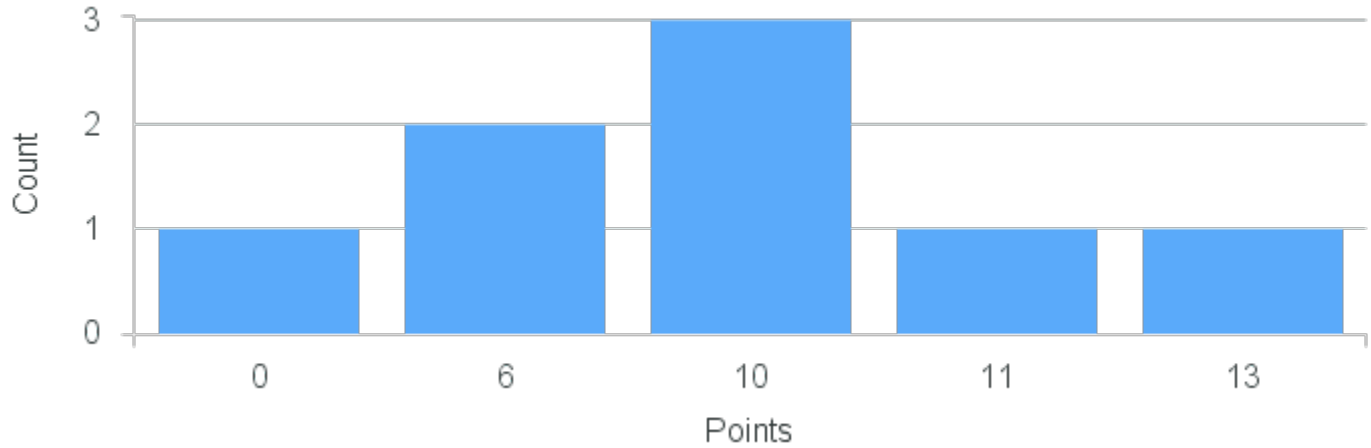

Course Point Distribution for Fall 2022

CRN: 13493

Course ID: PS203 1131 Cross List:

Limit: 25

Topics in Politics: Security, Insecurity & The Expanse

Demand: 8

Waitlisted: 0

Department: Political Science

Term	Block(s)	CRN	Course ID	See Also	Course Limit	Course Demand	Count	Points
Fall 2022	1	13493	PS203 1131		25	8	1	13
Fall 2022	1	13493	PS203 1131		25	8	1	11
Fall 2022	1	13493	PS203 1131		25	8	3	10
Fall 2022	1	13493	PS203 1131		25	8	2	6
Fall 2022	1	13493	PS203 1131		25	8	1	0