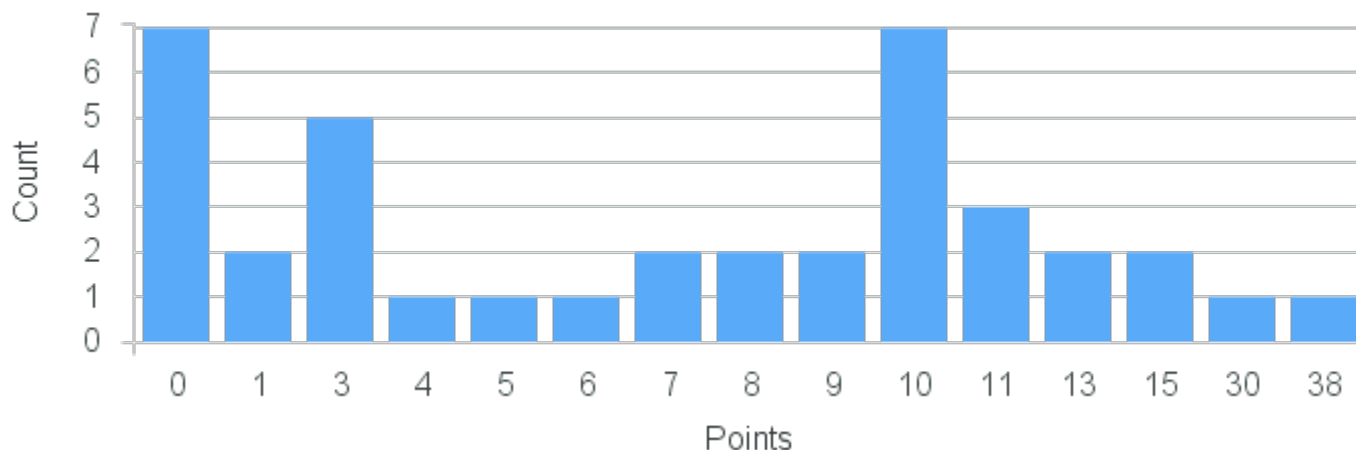

Course Point Distribution for Fall 2022

CRN: 13703

Course ID: PC242 2211 Cross List:

Limit: 32

Physics for the Physical Sciences II: Electricity & Magnetism

Demand: 39

Waitlisted: 7

Department: Physics

Min Points: 1

Term	Block(s)	CRN	Course ID	See Also	Course Limit	Course Demand	Count	Points
Fall 2022	2	13703	PC242 2211		32	39	1	38
Fall 2022	2	13703	PC242 2211		32	39	1	30
Fall 2022	2	13703	PC242 2211		32	39	2	15
Fall 2022	2	13703	PC242 2211		32	39	2	13
Fall 2022	2	13703	PC242 2211		32	39	3	11
Fall 2022	2	13703	PC242 2211		32	39	7	10
Fall 2022	2	13703	PC242 2211		32	39	2	9
Fall 2022	2	13703	PC242 2211		32	39	2	8
Fall 2022	2	13703	PC242 2211		32	39	2	7
Fall 2022	2	13703	PC242 2211		32	39	1	6
Fall 2022	2	13703	PC242 2211		32	39	1	5
Fall 2022	2	13703	PC242 2211		32	39	1	4
Fall 2022	2	13703	PC242 2211		32	39	5	3
Fall 2022	2	13703	PC242 2211		32	39	2	1