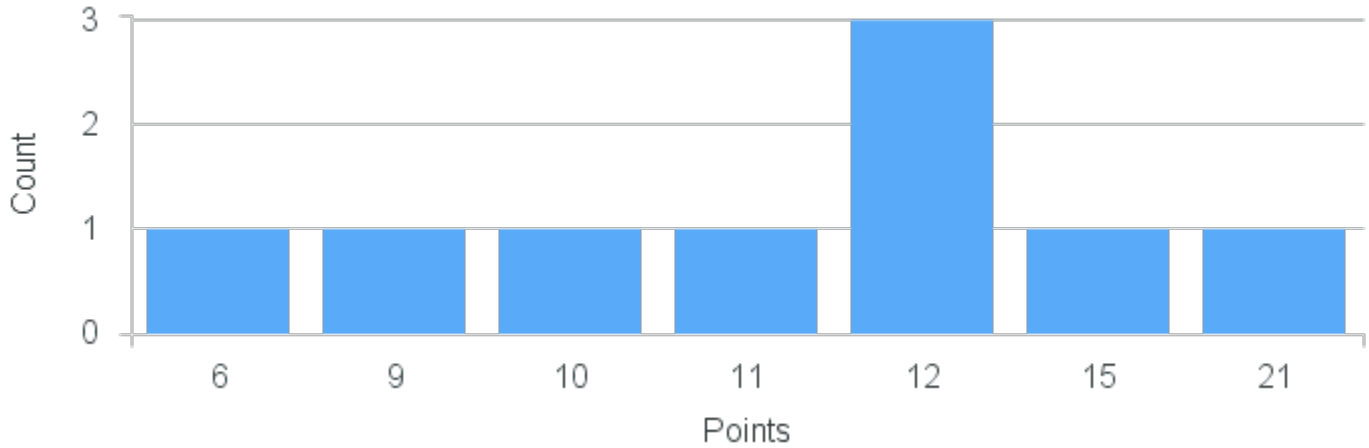

Course Point Distribution for Fall 2022

CRN: 13727

Course ID: EC102 3311 Cross List:

Limit: 25

Principles of Macroeconomics

Demand: 9

Waitlisted: 0

Department: Economics & Business

Term	Block(s)	CRN	Course ID	See Also	Course Limit	Course Demand	Count	Points
Fall 2022	3	13727	EC102 3311		25	9	1	21
Fall 2022	3	13727	EC102 3311		25	9	1	15
Fall 2022	3	13727	EC102 3311		25	9	3	12
Fall 2022	3	13727	EC102 3311		25	9	1	11
Fall 2022	3	13727	EC102 3311		25	9	1	10
Fall 2022	3	13727	EC102 3311		25	9	1	9
Fall 2022	3	13727	EC102 3311		25	9	1	6