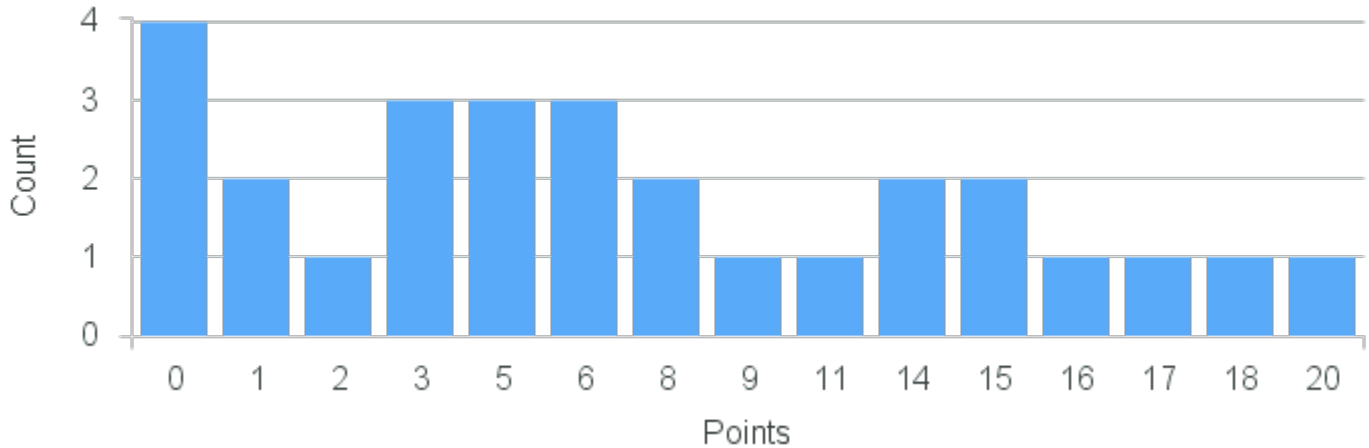

Course Point Distribution for Fall 2022

CRN: 13393

Course ID: PS375 4411 Cross List: EC275 4411

Limit: 25

Introduction to International Political Economy

Demand: 28

Waitlisted: 3

Department: Political Science

Min Points: 0

Term	Block(s)	CRN	Course ID	See Also	Course Limit	Course Demand	Count	Points
Fall 2022	4	13393	PS375 4411	EC275 4411	25	28	1	20
Fall 2022	4	13393	PS375 4411	EC275 4411	25	28	1	18
Fall 2022	4	13393	PS375 4411	EC275 4411	25	28	1	17
Fall 2022	4	13393	PS375 4411	EC275 4411	25	28	1	16
Fall 2022	4	13393	PS375 4411	EC275 4411	25	28	2	15
Fall 2022	4	13393	PS375 4411	EC275 4411	25	28	2	14
Fall 2022	4	13393	PS375 4411	EC275 4411	25	28	1	11
Fall 2022	4	13393	PS375 4411	EC275 4411	25	28	1	9
Fall 2022	4	13393	PS375 4411	EC275 4411	25	28	2	8
Fall 2022	4	13393	PS375 4411	EC275 4411	25	28	3	6
Fall 2022	4	13393	PS375 4411	EC275 4411	25	28	3	5
Fall 2022	4	13393	PS375 4411	EC275 4411	25	28	3	3
Fall 2022	4	13393	PS375 4411	EC275 4411	25	28	1	2
Fall 2022	4	13393	PS375 4411	EC275 4411	25	28	2	1