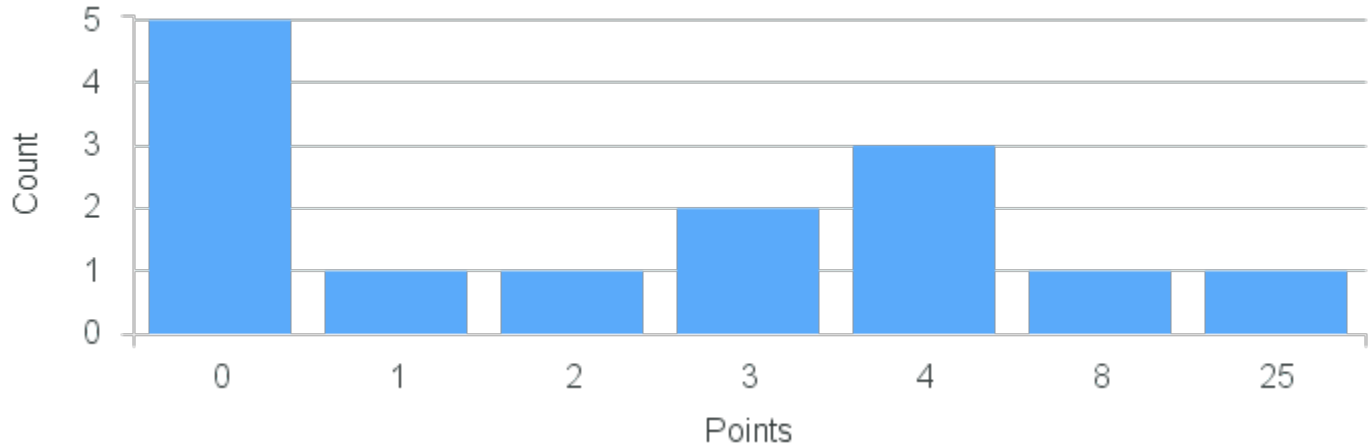

# Course Point Distribution for Fall 2022

CRN: 13263

Course ID: RE110 4411 Cross List: CL222 4411

Limit: 25

The Bible: Myth and History

Demand: 14

Waitlisted: 0

Department: Religion