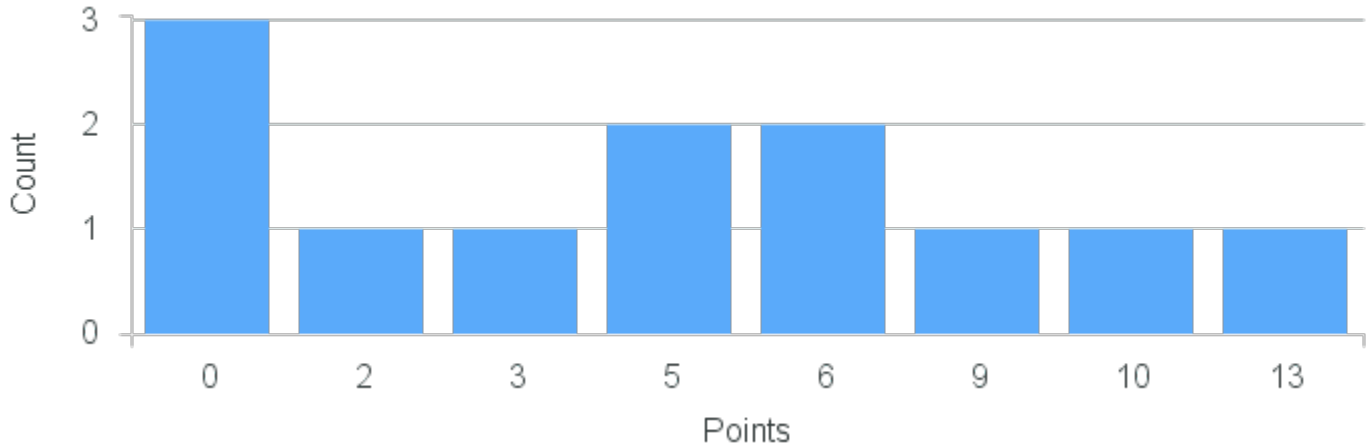

# Course Point Distribution for Fall 2022

CRN: 13352

Course ID: BE440 4411 Cross List: AN308 4411

Limit: 32

Special Topics in Organismal Biology and Ecology: Evolutionary Medicine

Demand: 12

Waitlisted: 0

Department: Organismal Biology & Ecology