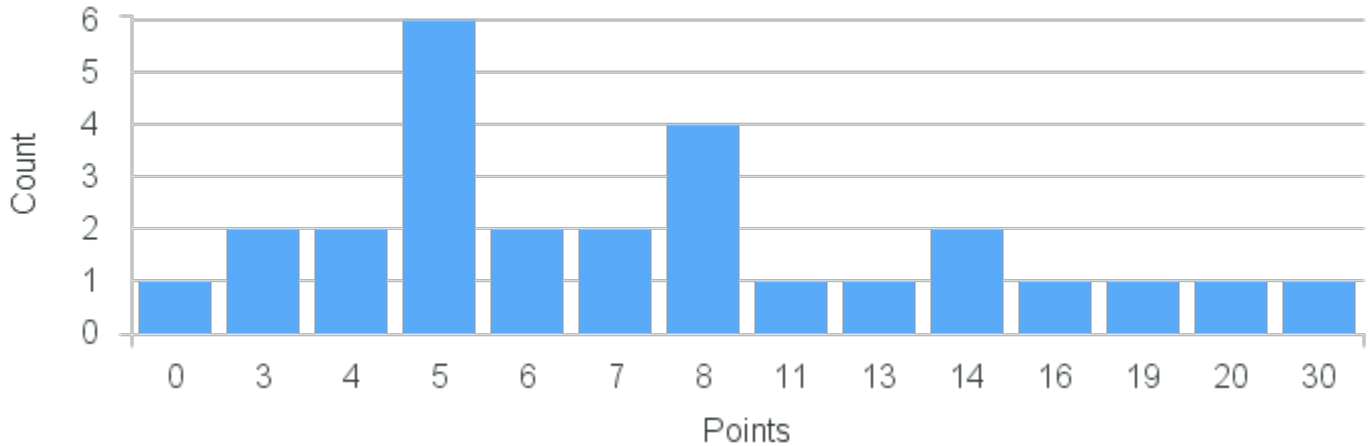

# Course Point Distribution for Fall 2022

CRN: 13715

Course ID: PC142 4411 Cross List:

Limit: 32

Physics for the Life Sciences II

Demand: 27

Waitlisted: 0

Department: Physics