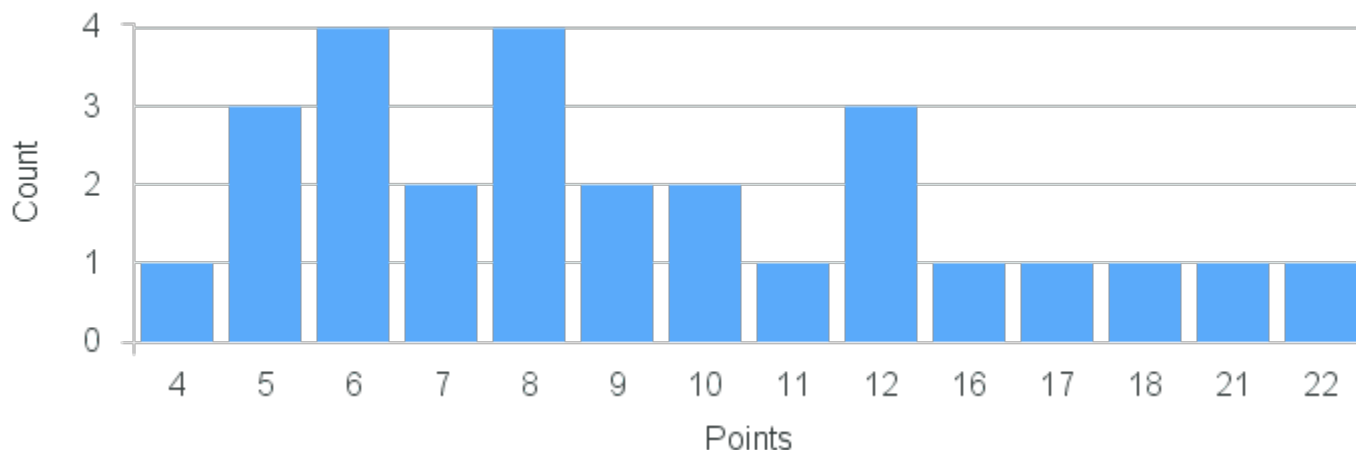

Course Point Distribution for Fall 2022

CRN: 13111

Course ID: MB201 2211 Cross List:

Limit: 24

Laboratory in Molecular and Cellular Biology and Genetics

Demand: 27

Waitlisted: 3

Department: Molecular Biology

Min Points: 5

Term	Block(s)	CRN	Course ID	See Also	Course Limit	Course Demand	Count	Points
Fall 2022	2	13111	MB201 2211		24	27	1	22
Fall 2022	2	13111	MB201 2211		24	27	1	21
Fall 2022	2	13111	MB201 2211		24	27	1	18
Fall 2022	2	13111	MB201 2211		24	27	1	17
Fall 2022	2	13111	MB201 2211		24	27	1	16
Fall 2022	2	13111	MB201 2211		24	27	3	12
Fall 2022	2	13111	MB201 2211		24	27	1	11
Fall 2022	2	13111	MB201 2211		24	27	2	10
Fall 2022	2	13111	MB201 2211		24	27	2	9
Fall 2022	2	13111	MB201 2211		24	27	4	8
Fall 2022	2	13111	MB201 2211		24	27	2	7
Fall 2022	2	13111	MB201 2211		24	27	4	6
Fall 2022	2	13111	MB201 2211		24	27	3	5
Fall 2022	2	13111	MB201 2211		24	27	1	4