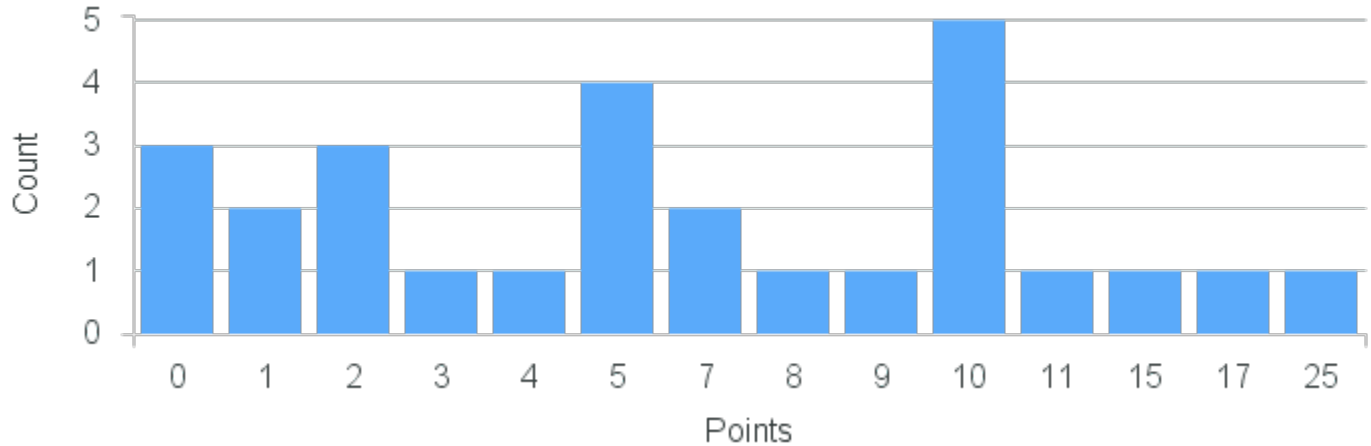

Course Point Distribution for Fall 2022

CRN: 13622

Course ID: SO113 Cross List: RM113 2211
2211

Limit: 25

Racial Inequality

Demand: 27

Waitlisted: 2

Department: Sociology

Min Points: 0

Term	Block(s)	CRN	Course ID	See Also	Course Limit	Course Demand	Count	Points
Fall 2022	2	13622	SO113 2211	RM113 2211	25	27	1	25
Fall 2022	2	13622	SO113 2211	RM113 2211	25	27	1	17
Fall 2022	2	13622	SO113 2211	RM113 2211	25	27	1	15
Fall 2022	2	13622	SO113 2211	RM113 2211	25	27	1	11
Fall 2022	2	13622	SO113 2211	RM113 2211	25	27	5	10
Fall 2022	2	13622	SO113 2211	RM113 2211	25	27	1	9
Fall 2022	2	13622	SO113 2211	RM113 2211	25	27	1	8
Fall 2022	2	13622	SO113 2211	RM113 2211	25	27	2	7
Fall 2022	2	13622	SO113 2211	RM113 2211	25	27	4	5
Fall 2022	2	13622	SO113 2211	RM113 2211	25	27	1	4
Fall 2022	2	13622	SO113 2211	RM113 2211	25	27	1	3
Fall 2022	2	13622	SO113 2211	RM113 2211	25	27	3	2
Fall 2022	2	13622	SO113 2211	RM113 2211	25	27	2	1
Fall 2022	2	13622	SO113 2211	RM113 2211	25	27	3	0