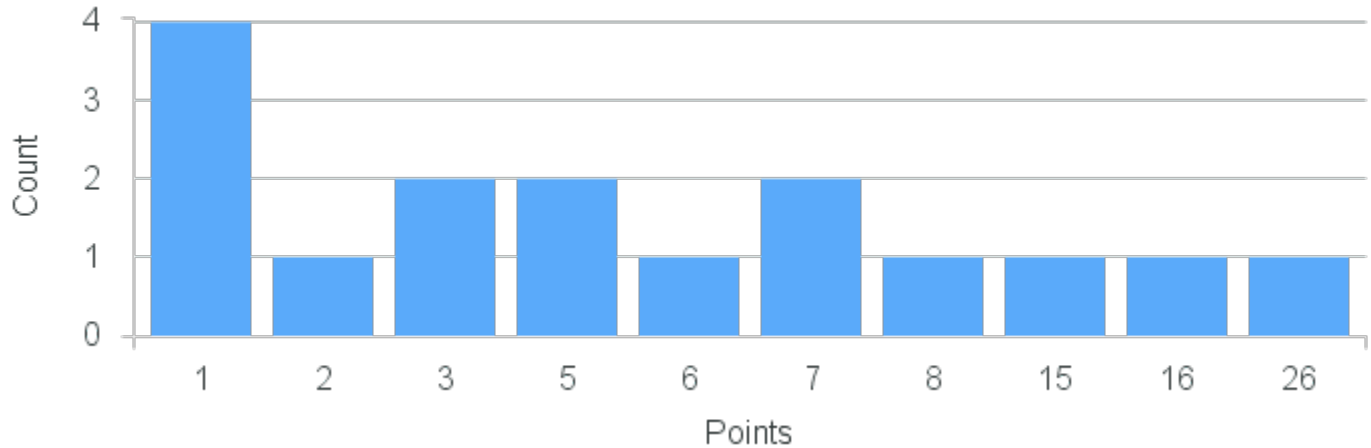

Course Point Distribution for Fall 2022

CRN: 12994

Course ID: PY433 Cross List:
4411

Limit: 25

Neuropharmacology

Demand: 16

Waitlisted: 0

Department: Psychology

Term	Block(s)	CRN	Course ID	See Also	Course Limit	Course Demand	Count	Points
Fall 2022	4	12994	PY433 4411		25	16	1	26
Fall 2022	4	12994	PY433 4411		25	16	1	16
Fall 2022	4	12994	PY433 4411		25	16	1	15
Fall 2022	4	12994	PY433 4411		25	16	1	8
Fall 2022	4	12994	PY433 4411		25	16	2	7
Fall 2022	4	12994	PY433 4411		25	16	1	6
Fall 2022	4	12994	PY433 4411		25	16	2	5
Fall 2022	4	12994	PY433 4411		25	16	2	3
Fall 2022	4	12994	PY433 4411		25	16	1	2
Fall 2022	4	12994	PY433 4411		25	16	4	1