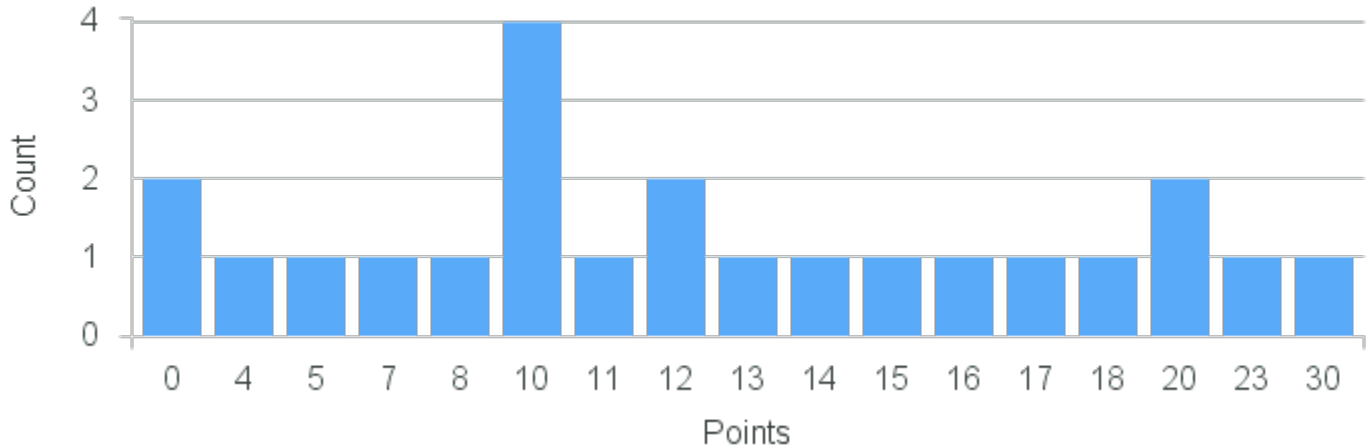

# Course Point Distribution for Fall 2022

CRN: 13597

Course ID: EC405 1111 Cross List:

Limit: 25

Mathematical Economics of Addiction

Demand: 23

Waitlisted: 0

Department: Economics & Business