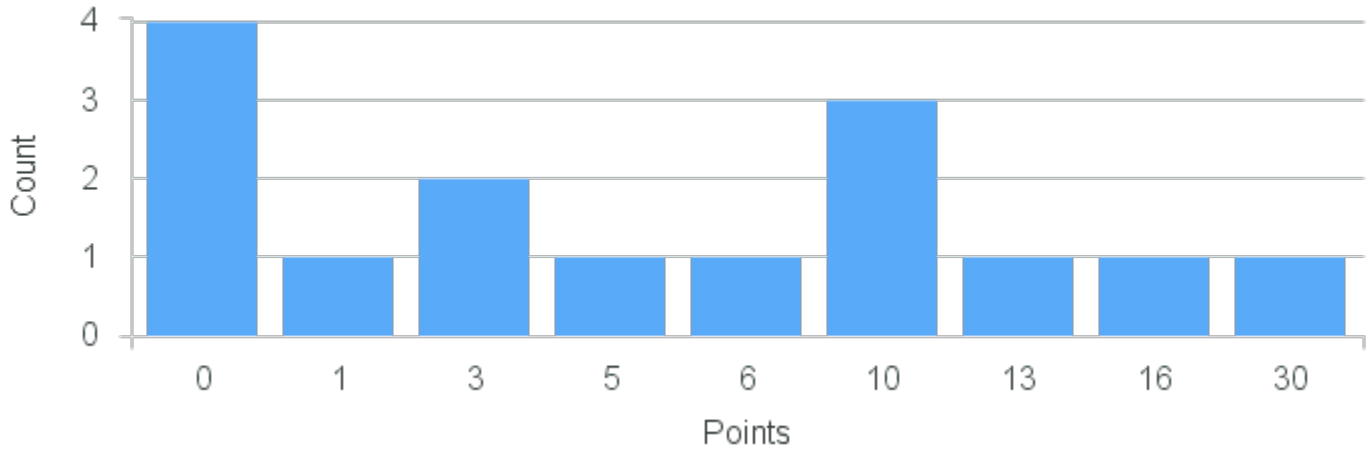

# Course Point Distribution for Fall 2022

CRN: 13621

Course ID: SO280 1111 Cross List: ED280 1111

Limit: 25

Sociology of Education

Demand: 15

Waitlisted: 0

Department: Sociology