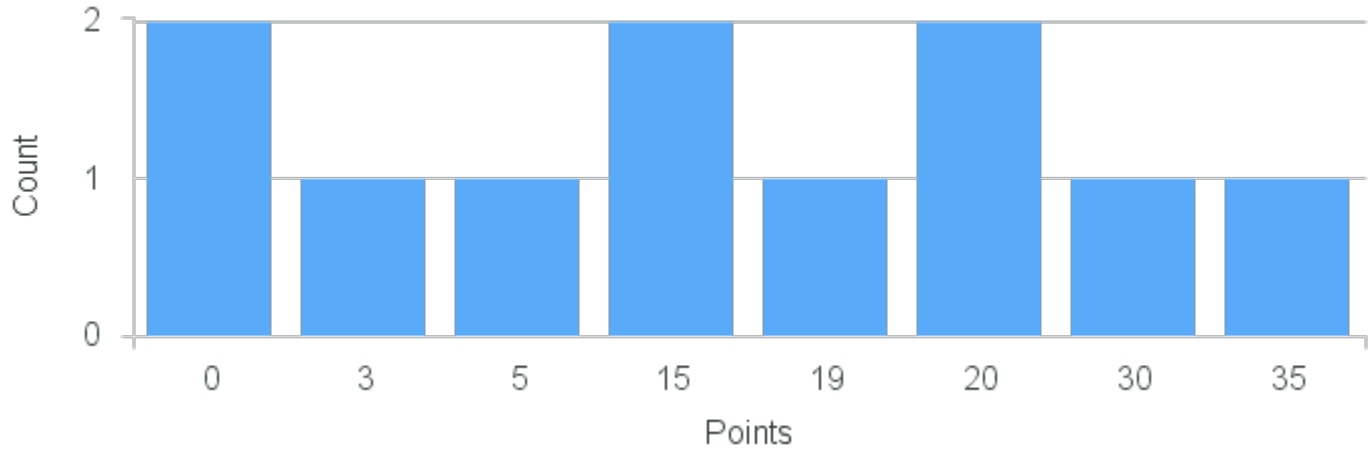

Course Point Distribution for Fall 2022

CRN: 13607

Course ID: SO401 1111 Cross List:

Limit: 25

Quantitative Research Methods

Demand: 11

Waitlisted: 0

Department: Sociology

Term	Block(s)	CRN	Course ID	See Also	Course Limit	Course Demand	Count	Points
Fall 2022	1	13607	SO401 1111		25	11	1	35
Fall 2022	1	13607	SO401 1111		25	11	1	30
Fall 2022	1	13607	SO401 1111		25	11	2	20
Fall 2022	1	13607	SO401 1111		25	11	1	19
Fall 2022	1	13607	SO401 1111		25	11	2	15
Fall 2022	1	13607	SO401 1111		25	11	1	5
Fall 2022	1	13607	SO401 1111		25	11	1	3
Fall 2022	1	13607	SO401 1111		25	11	2	0