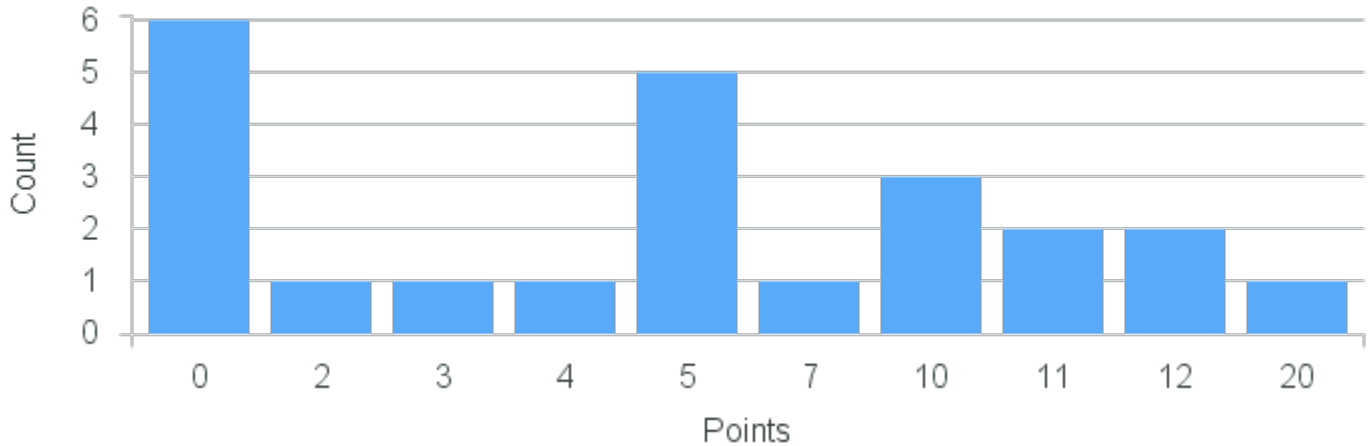

Course Point Distribution for Fall 2022

CRN: 13271

Course ID: HY200 2211 Cross List: PA250 2211, RM200 2211

Limit: 25

Topics in History: Caste: Histories and Theories of Exclusion, Stigma, and Discrimination

Demand: 23

Waitlisted: 0

Department: History

Term	Block(s)	CRN	Course ID	See Also	Course Limit	Course Demand	Count	Points
Fall 2022	2	13271	HY200 2211	PA250 2211, RM200 2211	25	23	1	20
Fall 2022	2	13271	HY200 2211	PA250 2211, RM200 2211	25	23	2	12
Fall 2022	2	13271	HY200 2211	PA250 2211, RM200 2211	25	23	2	11
Fall 2022	2	13271	HY200 2211	PA250 2211, RM200 2211	25	23	3	10
Fall 2022	2	13271	HY200 2211	PA250 2211, RM200 2211	25	23	1	7
Fall 2022	2	13271	HY200 2211	PA250 2211, RM200 2211	25	23	5	5
Fall 2022	2	13271	HY200 2211	PA250 2211, RM200 2211	25	23	1	4
Fall 2022	2	13271	HY200 2211	PA250 2211, RM200 2211	25	23	1	3
Fall 2022	2	13271	HY200 2211	PA250 2211, RM200 2211	25	23	1	2
Fall 2022	2	13271	HY200 2211	PA250 2211, RM200 2211	25	23	6	0