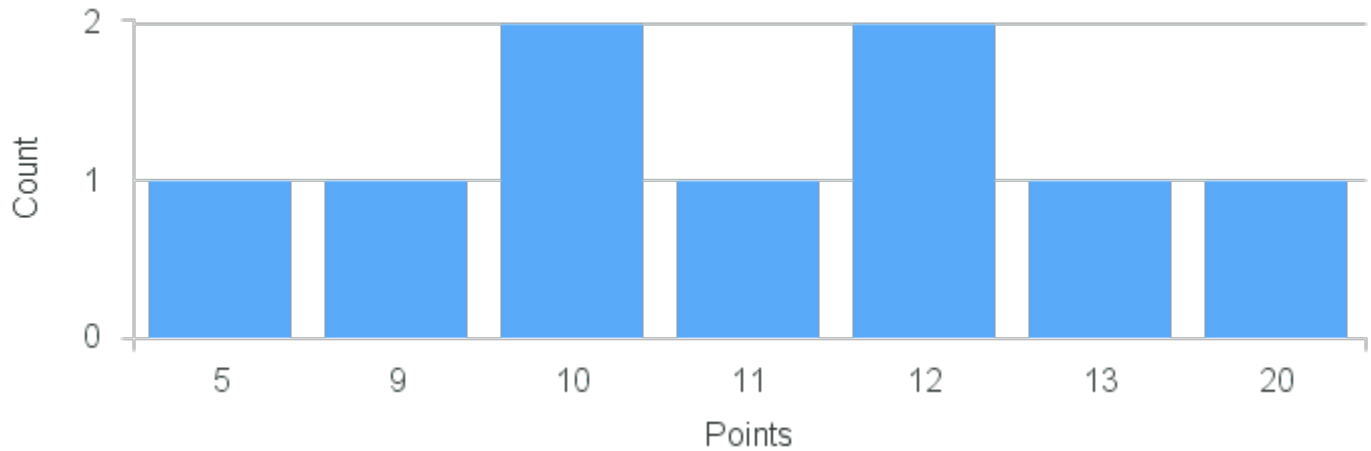

Course Point Distribution for Fall 2022

CRN: 13356

Course ID: BE208 4411 Cross List: SW208 4411

Limit: 14

Ecology

Demand: 9
Waitlisted: 0

Department: Organismal Biology & Ecology

Term	Block(s)	CRN	Course ID	See Also	Course Limit	Course Demand	Count	Points
Fall 2022	4	13356	BE208 4411	SW208 4411	14	9	1	20
Fall 2022	4	13356	BE208 4411	SW208 4411	14	9	1	13
Fall 2022	4	13356	BE208 4411	SW208 4411	14	9	2	12
Fall 2022	4	13356	BE208 4411	SW208 4411	14	9	1	11
Fall 2022	4	13356	BE208 4411	SW208 4411	14	9	2	10
Fall 2022	4	13356	BE208 4411	SW208 4411	14	9	1	9
Fall 2022	4	13356	BE208 4411	SW208 4411	14	9	1	5