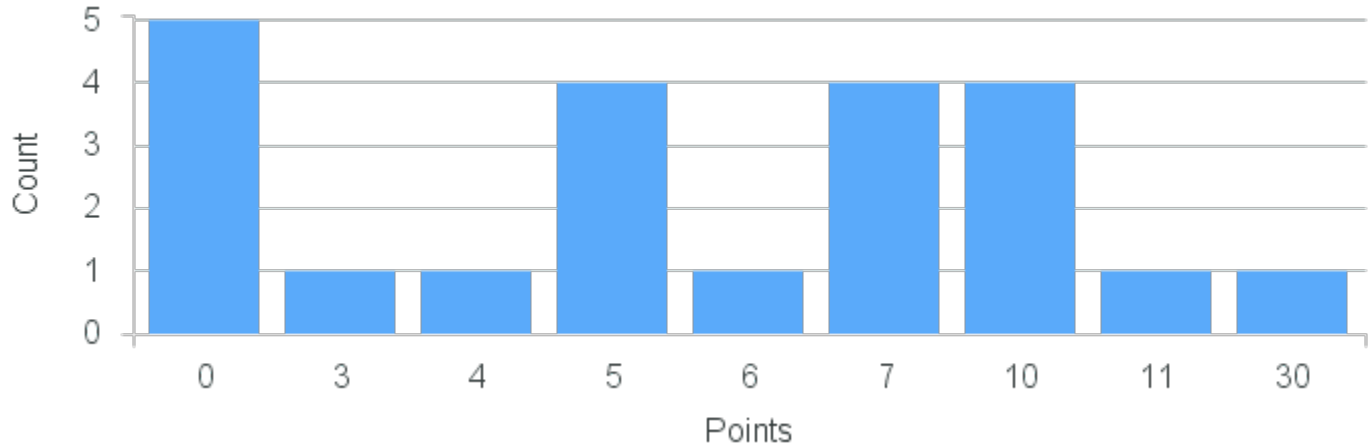

Course Point Distribution for Fall 2022

CRN: 13205

Course ID: CP341 2211 Cross List:

Limit: 25

Topics in Computer Science: Computer Networking

Demand: 22

Waitlisted: 0

Department: Mathematics & Computer Science

Term	Block(s)	CRN	Course ID	See Also	Course Limit	Course Demand	Count	Points
Fall 2022	2	13205	CP341 2211		25	22	1	30
Fall 2022	2	13205	CP341 2211		25	22	1	11
Fall 2022	2	13205	CP341 2211		25	22	4	10
Fall 2022	2	13205	CP341 2211		25	22	4	7
Fall 2022	2	13205	CP341 2211		25	22	1	6
Fall 2022	2	13205	CP341 2211		25	22	4	5
Fall 2022	2	13205	CP341 2211		25	22	1	4
Fall 2022	2	13205	CP341 2211		25	22	1	3
Fall 2022	2	13205	CP341 2211		25	22	5	0