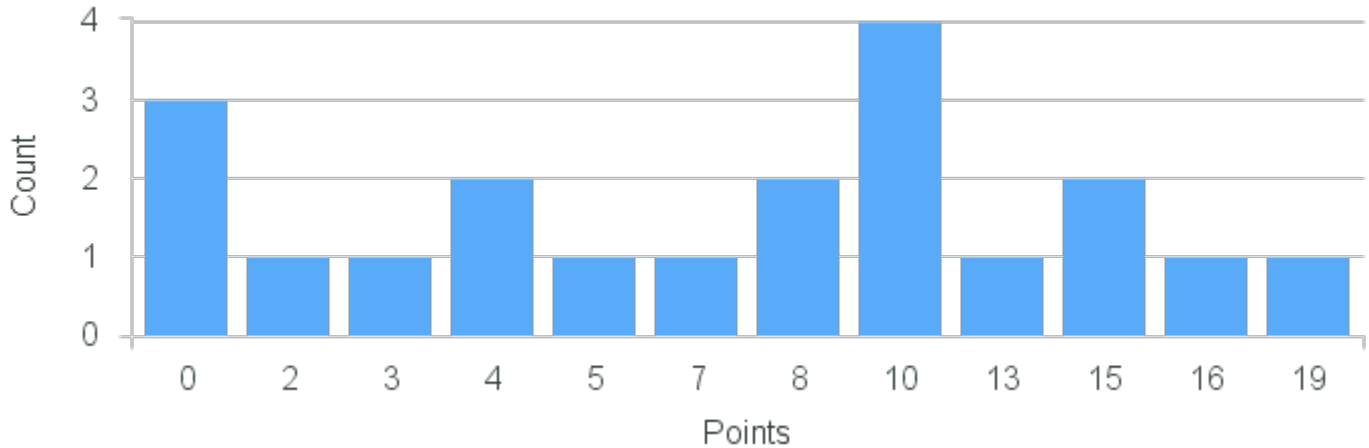

Course Point Distribution for Fall 2022

CRN: 13147

Course ID: SW200 3311 Cross List: SP316 3311

Limit: 32

Topics in Southwest Studies: New Mexican Culture and Identity through the Performing Arts

Demand: 20

Waitlisted: 0

Department: Southwest Studies

Term	Block(s)	CRN	Course ID	See Also	Course Limit	Course Demand	Count	Points
Fall 2022	3	13147	SW200 3311	SP316 3311	32	20	1	19
Fall 2022	3	13147	SW200 3311	SP316 3311	32	20	1	16
Fall 2022	3	13147	SW200 3311	SP316 3311	32	20	2	15
Fall 2022	3	13147	SW200 3311	SP316 3311	32	20	1	13
Fall 2022	3	13147	SW200 3311	SP316 3311	32	20	4	10
Fall 2022	3	13147	SW200 3311	SP316 3311	32	20	2	8
Fall 2022	3	13147	SW200 3311	SP316 3311	32	20	1	7
Fall 2022	3	13147	SW200 3311	SP316 3311	32	20	1	5
Fall 2022	3	13147	SW200 3311	SP316 3311	32	20	2	4
Fall 2022	3	13147	SW200 3311	SP316 3311	32	20	1	3
Fall 2022	3	13147	SW200 3311	SP316 3311	32	20	1	2
Fall 2022	3	13147	SW200 3311	SP316 3311	32	20	3	0