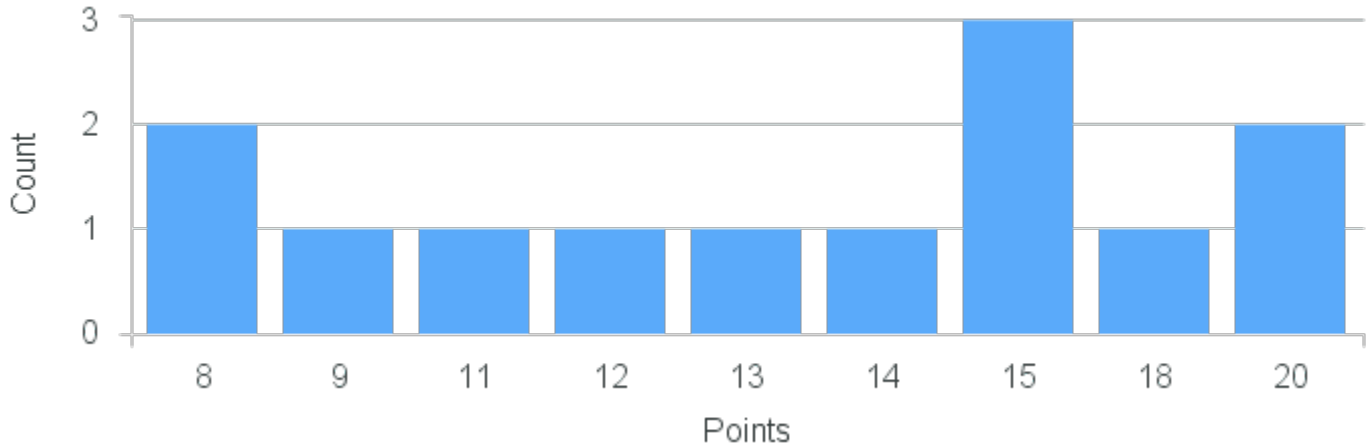

Course Point Distribution for Fall 2022

CRN: 13355

Course ID: EV271 Cross List:
1111

Limit: 25

US Environmental Law and Policy

Demand: 13

Waitlisted: 0

Department: Environmental Science

Term	Block(s)	CRN	Course ID	See Also	Course Limit	Course Demand	Count	Points
Fall 2022	1	13355	EV271 1111		25	13	2	20
Fall 2022	1	13355	EV271 1111		25	13	1	18
Fall 2022	1	13355	EV271 1111		25	13	3	15
Fall 2022	1	13355	EV271 1111		25	13	1	14
Fall 2022	1	13355	EV271 1111		25	13	1	13
Fall 2022	1	13355	EV271 1111		25	13	1	12
Fall 2022	1	13355	EV271 1111		25	13	1	11
Fall 2022	1	13355	EV271 1111		25	13	1	9
Fall 2022	1	13355	EV271 1111		25	13	2	8