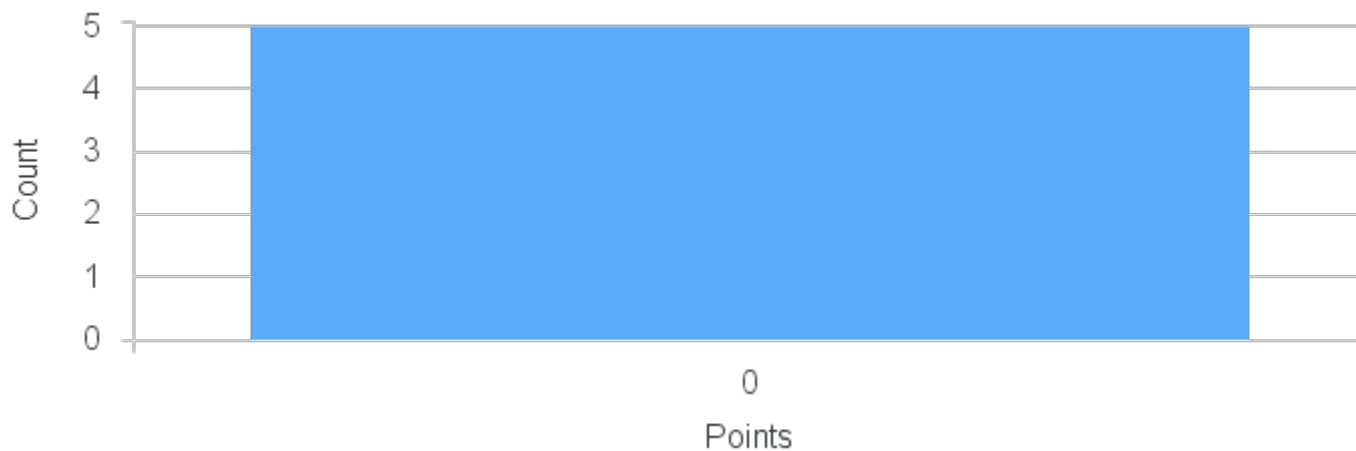

Course Point Distribution for Fall 2022

CRN: 13379

Course ID: CH490 1413

Cross List:

Limit: 25

Senior Seminar

Demand: 5

Waitlisted: 0

Department: Chemistry & Biochemistry

Term	Block(s)	CRN	Course ID	See Also	Course Limit	Course Demand	Count	Points
Fall 2022	1-4	13379	CH490 1413		25	5	5	0