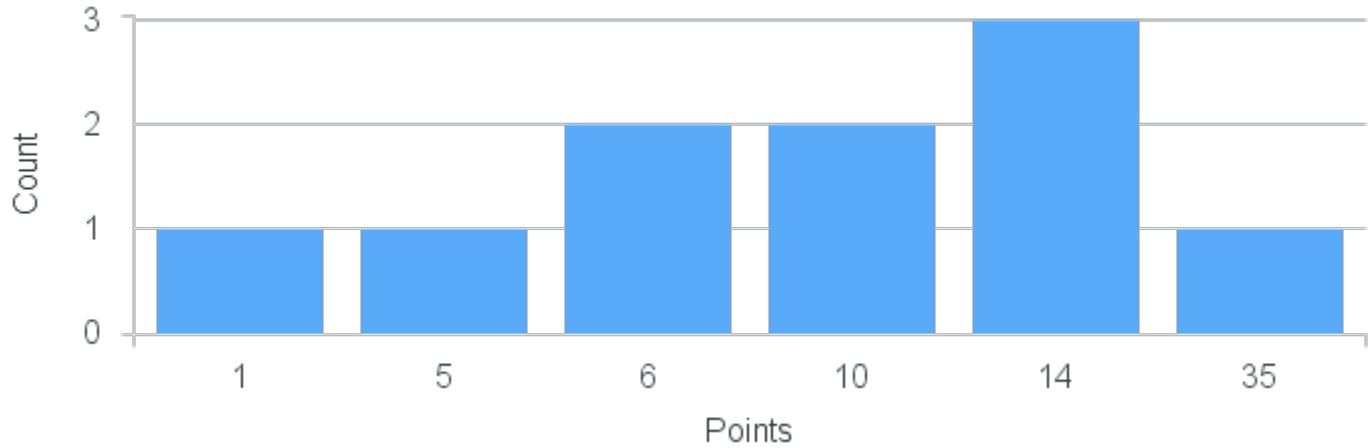

# Course Point Distribution for Fall 2022

CRN: 12997

Course ID: PY437 Cross List:  
4411

Limit: 25

Evolutionary Psychology

Demand: 10

Waitlisted: 0

Department: Psychology