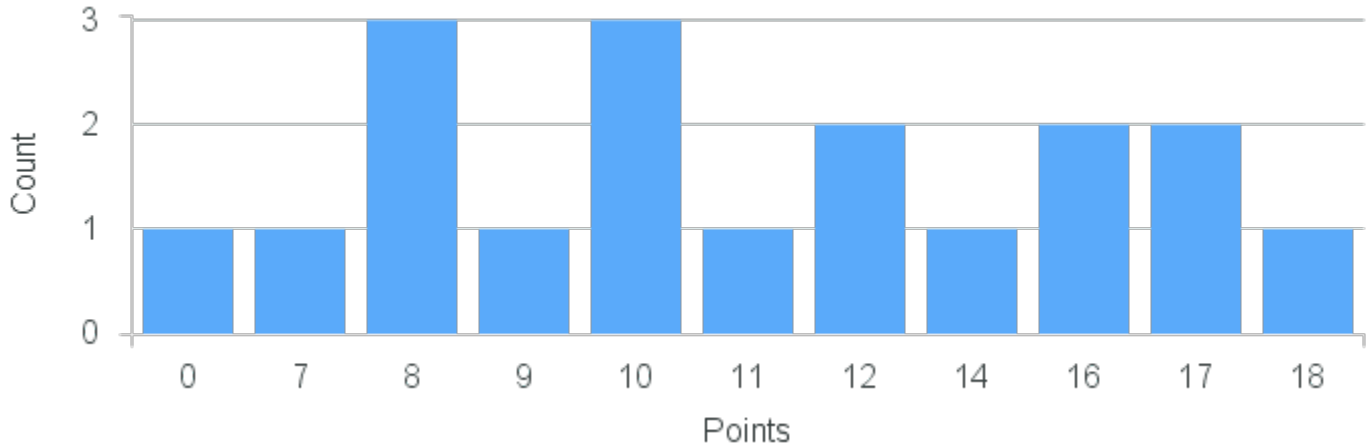

Course Point Distribution for Fall 2022

CRN: 13394

Course ID: PS342 Cross List:
1111

Limit: 25

Intervention, the Drug War and Human Migration: The U.S.-Latin American Relationship

Demand: 18

Waitlisted: 0

Department: Political Science

Term	Block(s)	CRN	Course ID	See Also	Course Limit	Course Demand	Count	Points
Fall 2022	1	13394	PS342 1111		25	18	1	18
Fall 2022	1	13394	PS342 1111		25	18	2	17
Fall 2022	1	13394	PS342 1111		25	18	2	16
Fall 2022	1	13394	PS342 1111		25	18	1	14
Fall 2022	1	13394	PS342 1111		25	18	2	12
Fall 2022	1	13394	PS342 1111		25	18	1	11
Fall 2022	1	13394	PS342 1111		25	18	3	10
Fall 2022	1	13394	PS342 1111		25	18	1	9
Fall 2022	1	13394	PS342 1111		25	18	3	8
Fall 2022	1	13394	PS342 1111		25	18	1	7
Fall 2022	1	13394	PS342 1111		25	18	1	0