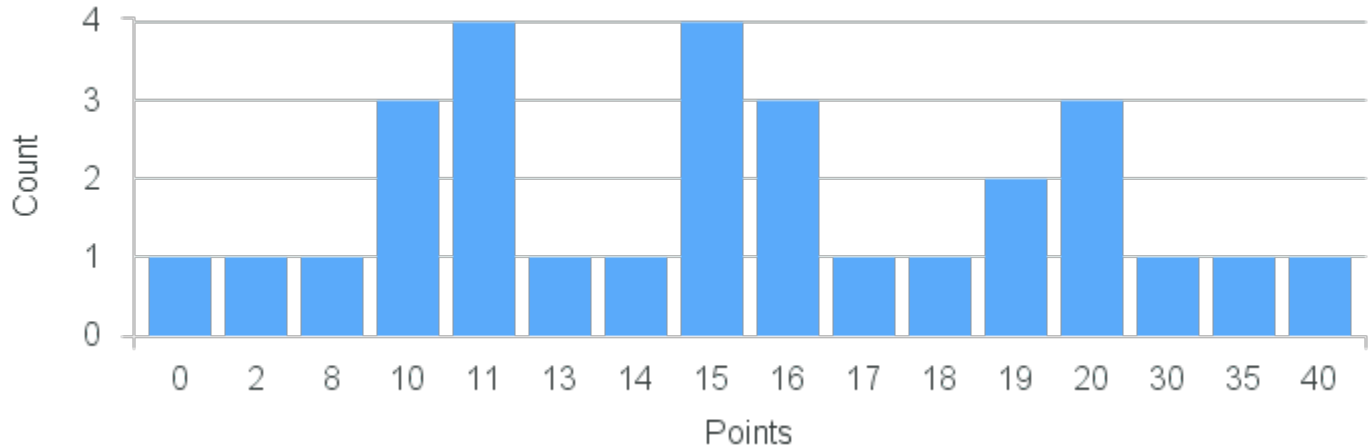

Course Point Distribution for Fall 2022

CRN: 13086

Course ID: GY140 1121 Cross List:

Limit: 25

Introduction to Earth Systems

Demand: 29

Waitlisted: 4

Department: Geology

Min Points: 10

Term	Block(s)	CRN	Course ID	See Also	Course Limit	Course Demand	Count	Points
Fall 2022	1	13086	GY140 1121		25	29	1	40
Fall 2022	1	13086	GY140 1121		25	29	1	35
Fall 2022	1	13086	GY140 1121		25	29	1	30
Fall 2022	1	13086	GY140 1121		25	29	3	20
Fall 2022	1	13086	GY140 1121		25	29	2	19
Fall 2022	1	13086	GY140 1121		25	29	1	18
Fall 2022	1	13086	GY140 1121		25	29	1	17
Fall 2022	1	13086	GY140 1121		25	29	3	16
Fall 2022	1	13086	GY140 1121		25	29	4	15
Fall 2022	1	13086	GY140 1121		25	29	1	14
Fall 2022	1	13086	GY140 1121		25	29	1	13
Fall 2022	1	13086	GY140 1121		25	29	4	11
Fall 2022	1	13086	GY140 1121		25	29	3	10
Fall 2022	1	13086	GY140 1121		25	29	1	8