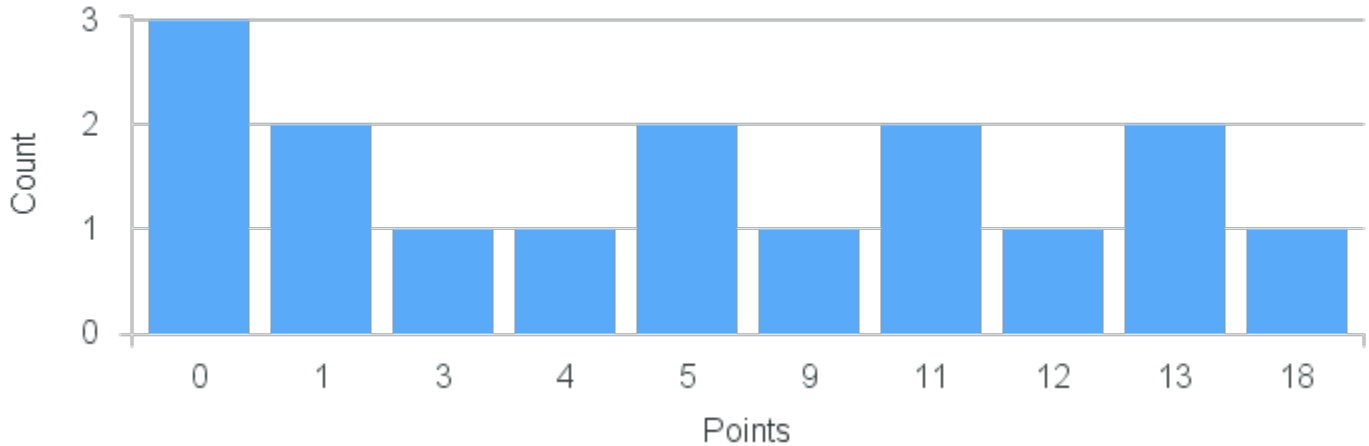

# Course Point Distribution for Fall 2022

CRN: 13025

Course ID: DA311 Cross List:  
2211

Limit: 25

Encountering Global Dance

Demand: 16

Waitlisted: 0

Department: Drama & Dance