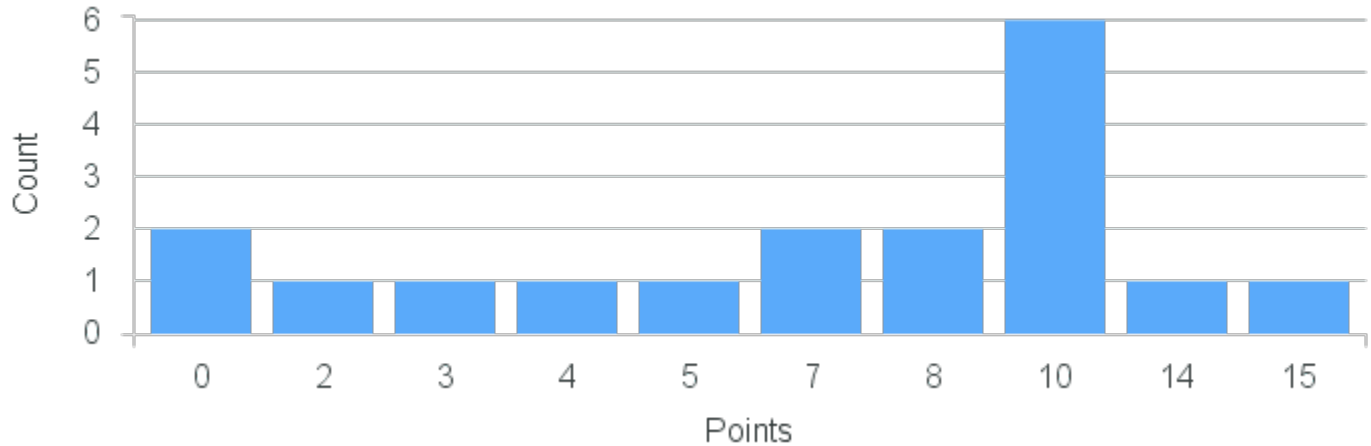

Course Point Distribution for Fall 2022

CRN: 13553

Course ID: EN309 4411 Cross List:

Limit: 12

Advanced Fiction Workshop

Demand: 18

Waitlisted: 6

Department: English

Min Points: 7

Term	Block(s)	CRN	Course ID	See Also	Course Limit	Course Demand	Count	Points
Fall 2022	4	13553	EN309 4411		12	18	1	15
Fall 2022	4	13553	EN309 4411		12	18	1	14
Fall 2022	4	13553	EN309 4411		12	18	6	10
Fall 2022	4	13553	EN309 4411		12	18	2	8
Fall 2022	4	13553	EN309 4411		12	18	2	7
Fall 2022	4	13553	EN309 4411		12	18	1	5
Fall 2022	4	13553	EN309 4411		12	18	1	4
Fall 2022	4	13553	EN309 4411		12	18	1	3
Fall 2022	4	13553	EN309 4411		12	18	1	2
Fall 2022	4	13553	EN309 4411		12	18	2	0