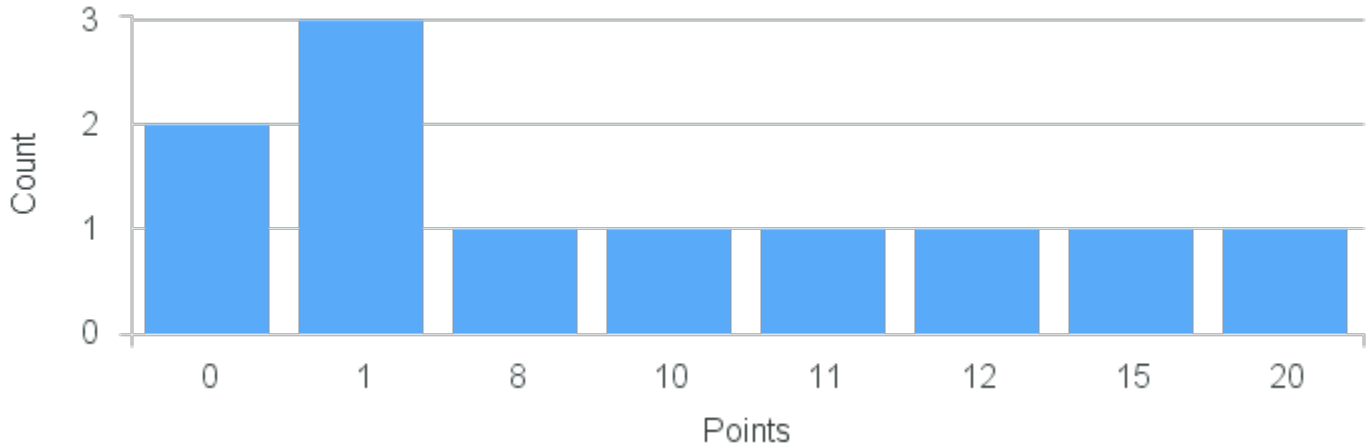

Course Point Distribution for Fall 2022

CRN: 13601

Course ID: EC455 Cross List:
4411

Limit: 25

Advanced Topics in Microeconomics: Experimental and Behavioral Economics-Time and Uncertainty

Demand: 11
Waitlisted: 0

Department: Economics & Business

Term	Block(s)	CRN	Course ID	See Also	Course Limit	Course Demand	Count	Points
Fall 2022	4	13601	EC455 4411		25	11	1	20
Fall 2022	4	13601	EC455 4411		25	11	1	15
Fall 2022	4	13601	EC455 4411		25	11	1	12
Fall 2022	4	13601	EC455 4411		25	11	1	11
Fall 2022	4	13601	EC455 4411		25	11	1	10
Fall 2022	4	13601	EC455 4411		25	11	1	8
Fall 2022	4	13601	EC455 4411		25	11	3	1
Fall 2022	4	13601	EC455 4411		25	11	2	0