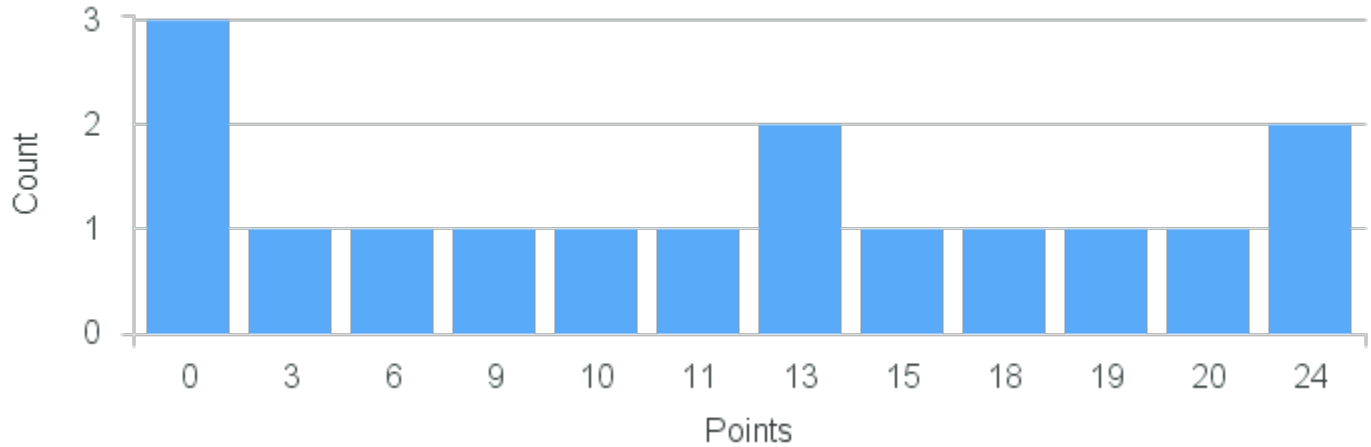

# Course Point Distribution for Fall 2022

CRN: 13180

Course ID: MA126 Cross List:  
4411

Limit: 25

Calculus 1

Demand: 16

Waitlisted: 0

Department: Mathematics & Computer  
Science