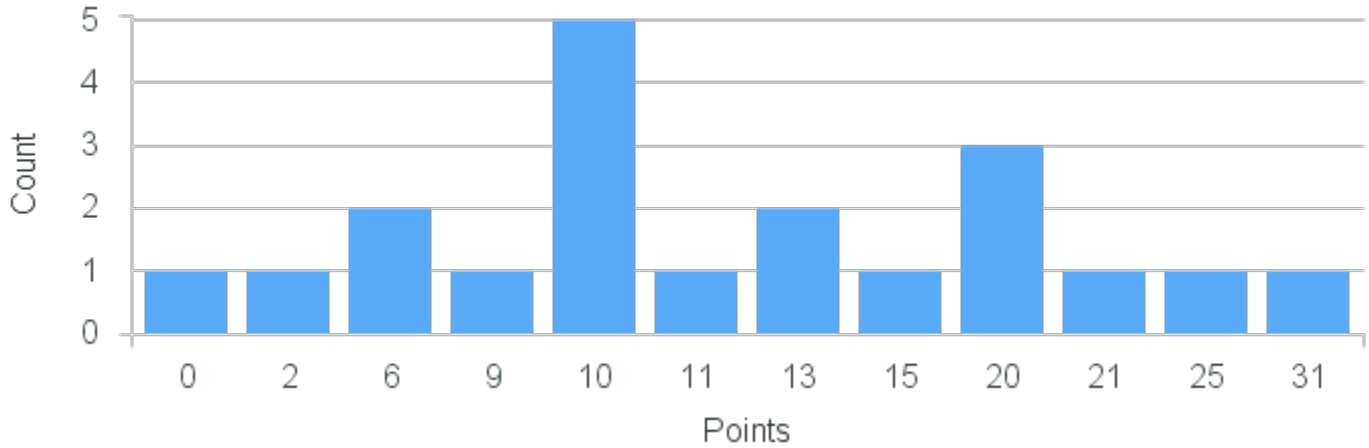

Course Point Distribution for Fall 2022

CRN: 13482

Course ID: SO402 2211 Cross List:

Limit: 25

Qualitative Research Methods

Demand: 20

Waitlisted: 0

Department: Sociology

Term	Block(s)	CRN	Course ID	See Also	Course Limit	Course Demand	Count	Points
Fall 2022	2	13482	SO402 2211		25	20	1	31
Fall 2022	2	13482	SO402 2211		25	20	1	25
Fall 2022	2	13482	SO402 2211		25	20	1	21
Fall 2022	2	13482	SO402 2211		25	20	3	20
Fall 2022	2	13482	SO402 2211		25	20	1	15
Fall 2022	2	13482	SO402 2211		25	20	2	13
Fall 2022	2	13482	SO402 2211		25	20	1	11
Fall 2022	2	13482	SO402 2211		25	20	5	10
Fall 2022	2	13482	SO402 2211		25	20	1	9
Fall 2022	2	13482	SO402 2211		25	20	2	6
Fall 2022	2	13482	SO402 2211		25	20	1	2
Fall 2022	2	13482	SO402 2211		25	20	1	0