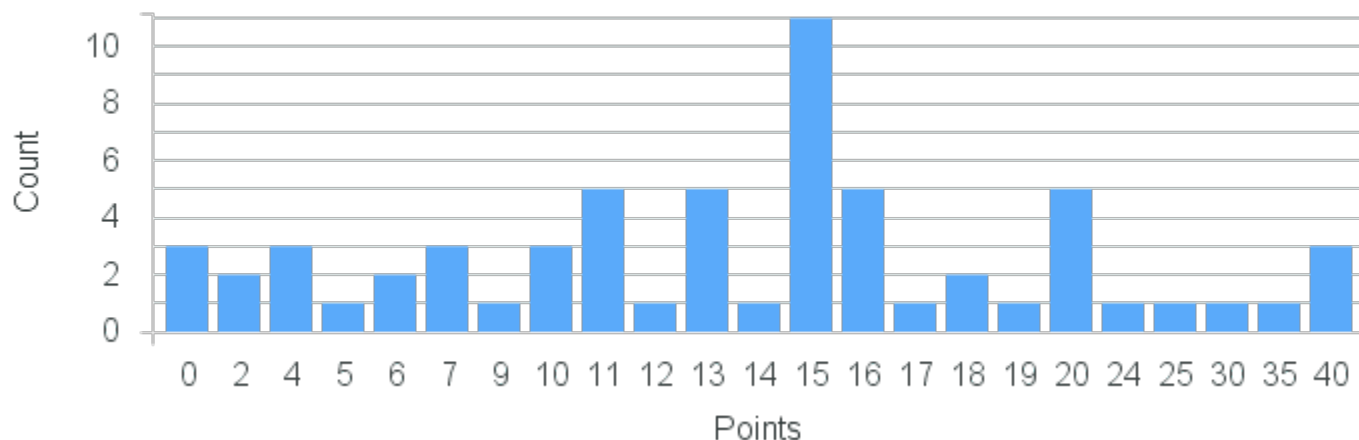

## Course Point Distribution for Fall 2022

CRN: 13701

Course ID: PC133 1111    Cross List:

Limit: 32

Astronomy

Demand: 62  
Waitlisted: 30

Department: Physics

Min Points: 15