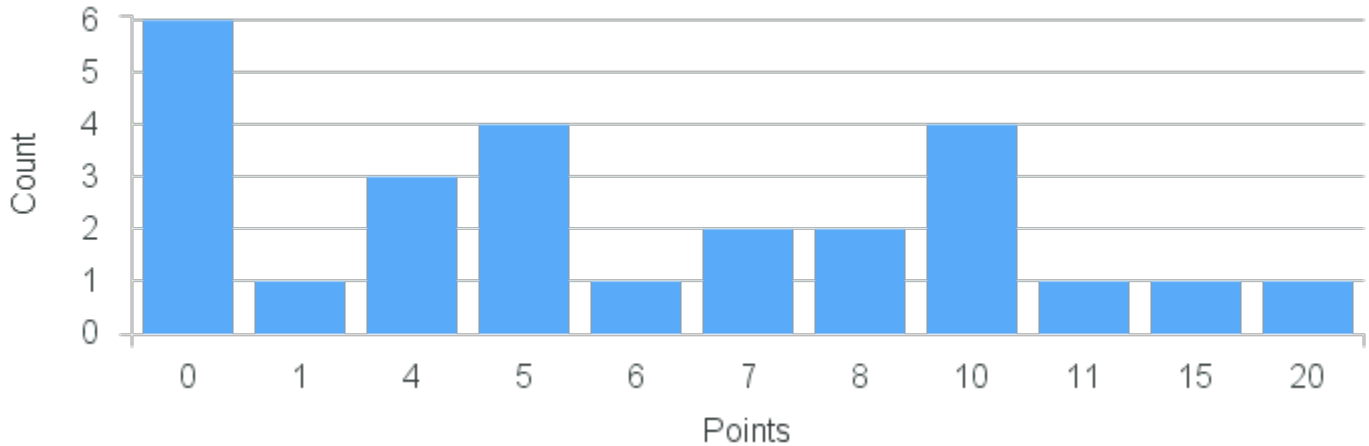

Course Point Distribution for Fall 2022

CRN: 13718

Course ID: AH255 1111 Cross List: PA255 1111

Limit: 25

The Art of Japan

Demand: 26

Waitlisted: 1

Department: Art

Min Points: 0

Term	Block(s)	CRN	Course ID	See Also	Course Limit	Course Demand	Count	Points
Fall 2022	1	13718	AH255 1111	PA255 1111	25	26	1	20
Fall 2022	1	13718	AH255 1111	PA255 1111	25	26	1	15
Fall 2022	1	13718	AH255 1111	PA255 1111	25	26	1	11
Fall 2022	1	13718	AH255 1111	PA255 1111	25	26	4	10
Fall 2022	1	13718	AH255 1111	PA255 1111	25	26	2	8
Fall 2022	1	13718	AH255 1111	PA255 1111	25	26	2	7
Fall 2022	1	13718	AH255 1111	PA255 1111	25	26	1	6
Fall 2022	1	13718	AH255 1111	PA255 1111	25	26	4	5
Fall 2022	1	13718	AH255 1111	PA255 1111	25	26	3	4
Fall 2022	1	13718	AH255 1111	PA255 1111	25	26	1	1
Fall 2022	1	13718	AH255 1111	PA255 1111	25	26	6	0