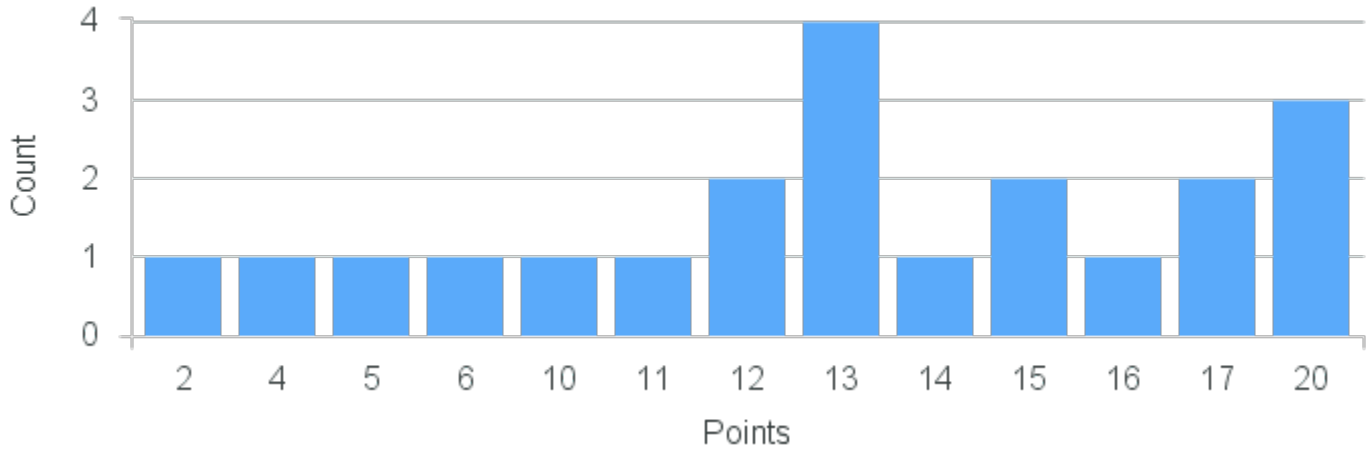

Course Point Distribution for Fall 2022

CRN: 12991

Course ID: PY305 3311 Cross List:

Limit: 25

Topics in Advanced Methods and Statistics ("MethodsII"):

Demand: 21
Waitlisted: 0

Department: Psychology

Term	Block(s)	CRN	Course ID	See Also	Course Limit	Course Demand	Count	Points
Fall 2022	3	12991	PY305 3311		25	21	3	20
Fall 2022	3	12991	PY305 3311		25	21	2	17
Fall 2022	3	12991	PY305 3311		25	21	1	16
Fall 2022	3	12991	PY305 3311		25	21	2	15
Fall 2022	3	12991	PY305 3311		25	21	1	14
Fall 2022	3	12991	PY305 3311		25	21	4	13
Fall 2022	3	12991	PY305 3311		25	21	2	12
Fall 2022	3	12991	PY305 3311		25	21	1	11
Fall 2022	3	12991	PY305 3311		25	21	1	10
Fall 2022	3	12991	PY305 3311		25	21	1	6
Fall 2022	3	12991	PY305 3311		25	21	1	5
Fall 2022	3	12991	PY305 3311		25	21	1	4
Fall 2022	3	12991	PY305 3311		25	21	1	2