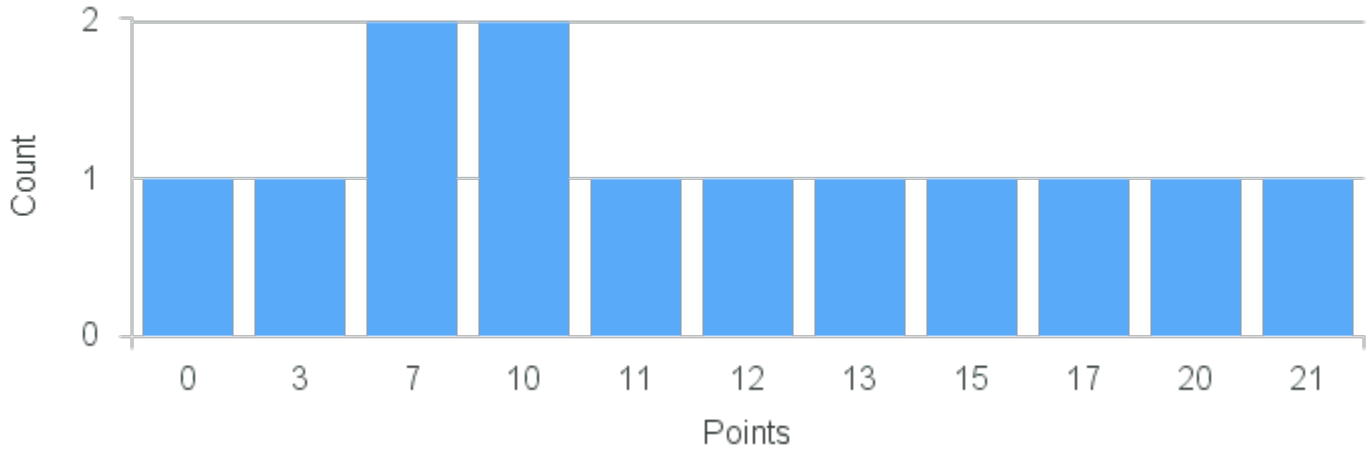

# Course Point Distribution for Fall 2022

CRN: 13112

Course ID: MB231 Cross List:  
2211

Limit: 24

Genetics

Demand: 13

Waitlisted: 0

Department: Molecular Biology