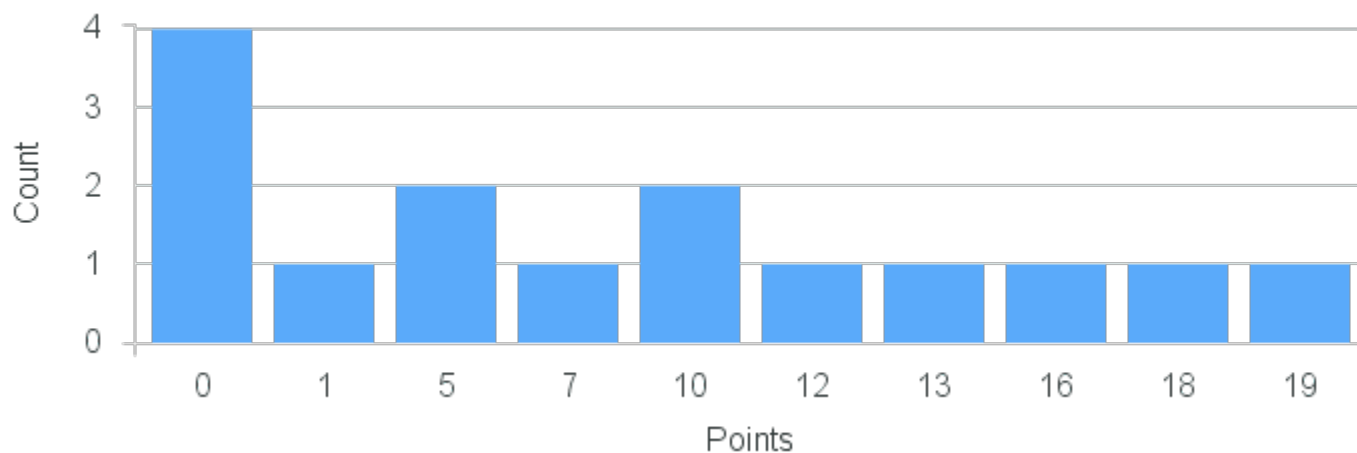

## Course Point Distribution for Fall 2022

CRN: 13118

Course ID: MB321 Cross List:  
3311

Limit: 24

Microbiology: Cells, Molecules, and Infection

Demand: 15

Waitlisted: 0

Department: Molecular Biology