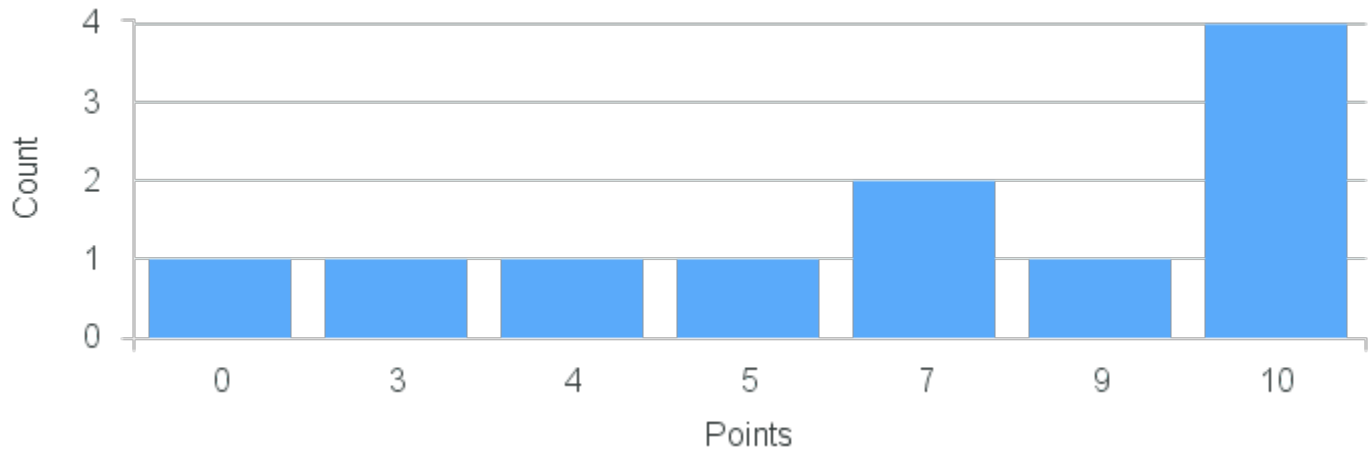

Course Point Distribution for Fall 2022

CRN: 13473

Course ID: CO200 3311 Cross List: HS218 3311,PH203 3311

Limit: 25

Topics in Comparative Literature: Psyche, Symbol, Dream: C.J. Jung and Archetypal Psychology

Demand: 11

Waitlisted: 0

Department: Comparative Literature

Term	Block(s)	CRN	Course ID	See Also	Course Limit	Course Demand	Count	Points
Fall 2022	3	13473	CO200 3311	HS218 3311,PH203 3311	25	11	4	10
Fall 2022	3	13473	CO200 3311	HS218 3311,PH203 3311	25	11	1	9
Fall 2022	3	13473	CO200 3311	HS218 3311,PH203 3311	25	11	2	7
Fall 2022	3	13473	CO200 3311	HS218 3311,PH203 3311	25	11	1	5
Fall 2022	3	13473	CO200 3311	HS218 3311,PH203 3311	25	11	1	4
Fall 2022	3	13473	CO200 3311	HS218 3311,PH203 3311	25	11	1	3
Fall 2022	3	13473	CO200 3311	HS218 3311,PH203 3311	25	11	1	0