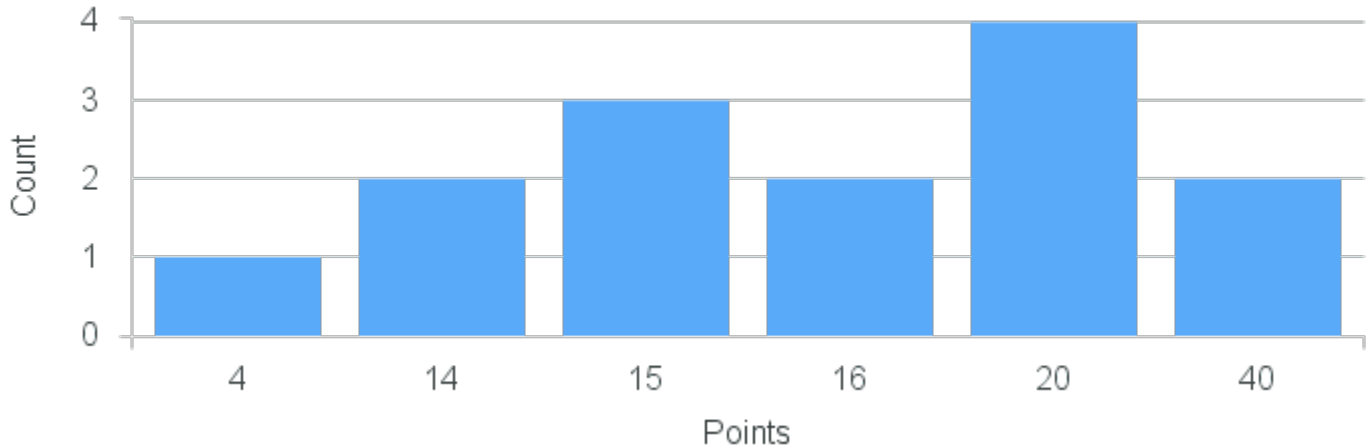

Course Point Distribution for Fall 2022

CRN: 12982

Course ID: PY100 3311 Cross List:

Limit: 25

Introduction to Psychology: Bases of Behavior

Demand: 14

Waitlisted: 0

Department: Psychology

Term	Block(s)	CRN	Course ID	See Also	Course Limit	Course Demand	Count	Points
Fall 2022	3	12982	PY100 3311		25	14	2	40
Fall 2022	3	12982	PY100 3311		25	14	4	20
Fall 2022	3	12982	PY100 3311		25	14	2	16
Fall 2022	3	12982	PY100 3311		25	14	3	15
Fall 2022	3	12982	PY100 3311		25	14	2	14
Fall 2022	3	12982	PY100 3311		25	14	1	4