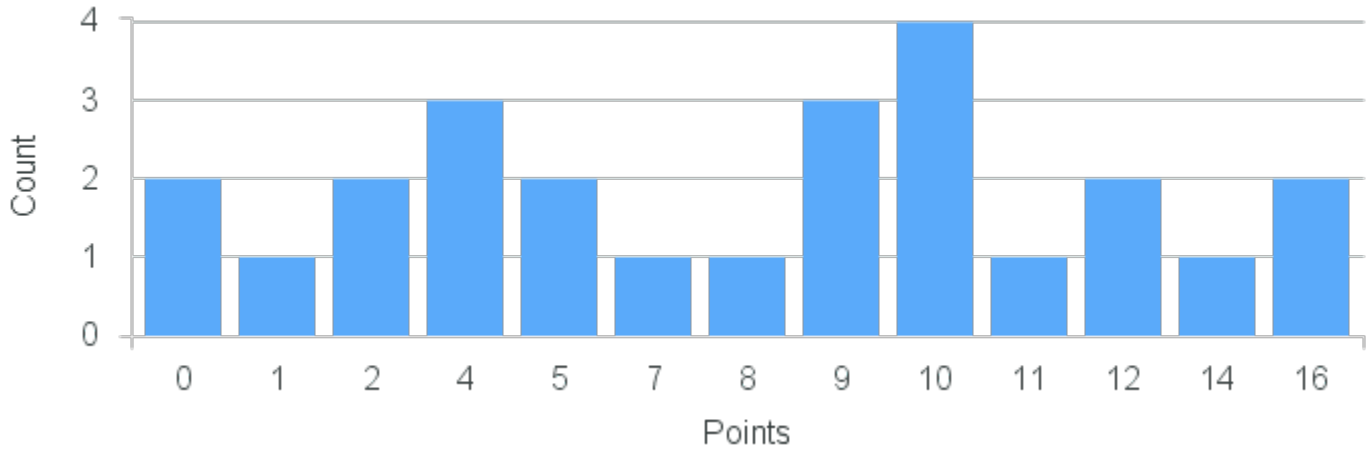

# Course Point Distribution for Fall 2022

CRN: 13189

Course ID: MA129 Cross List:  
1111

Limit: 25

Calculus 2

Demand: 25

Waitlisted: 0

Department: Mathematics & Computer  
Science