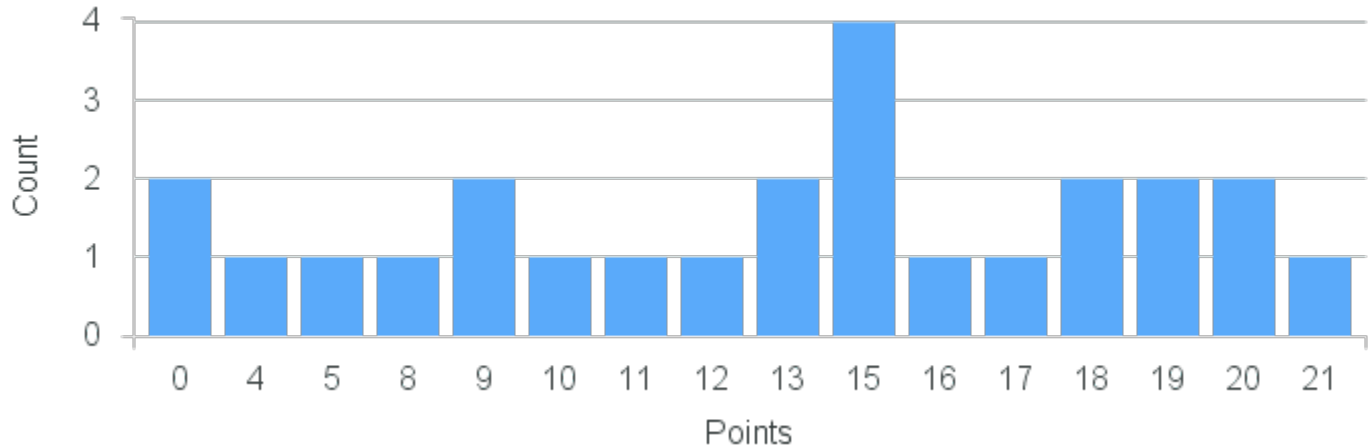

Course Point Distribution for Fall 2022

CRN: 13521

Course ID: EN285 Cross List:
1111

Limit: 16

Beginning Creative Nonfiction Writing

Demand: 25

Waitlisted: 9

Department: English

Min Points: 12

Term	Block(s)	CRN	Course ID	See Also	Course Limit	Course Demand	Count	Points
Fall 2022	1	13521	EN285 1111		16	25	1	21
Fall 2022	1	13521	EN285 1111		16	25	2	20
Fall 2022	1	13521	EN285 1111		16	25	2	19
Fall 2022	1	13521	EN285 1111		16	25	2	18
Fall 2022	1	13521	EN285 1111		16	25	1	17
Fall 2022	1	13521	EN285 1111		16	25	1	16
Fall 2022	1	13521	EN285 1111		16	25	4	15
Fall 2022	1	13521	EN285 1111		16	25	2	13
Fall 2022	1	13521	EN285 1111		16	25	1	12
Fall 2022	1	13521	EN285 1111		16	25	1	11
Fall 2022	1	13521	EN285 1111		16	25	1	10
Fall 2022	1	13521	EN285 1111		16	25	2	9
Fall 2022	1	13521	EN285 1111		16	25	1	8
Fall 2022	1	13521	EN285 1111		16	25	1	5