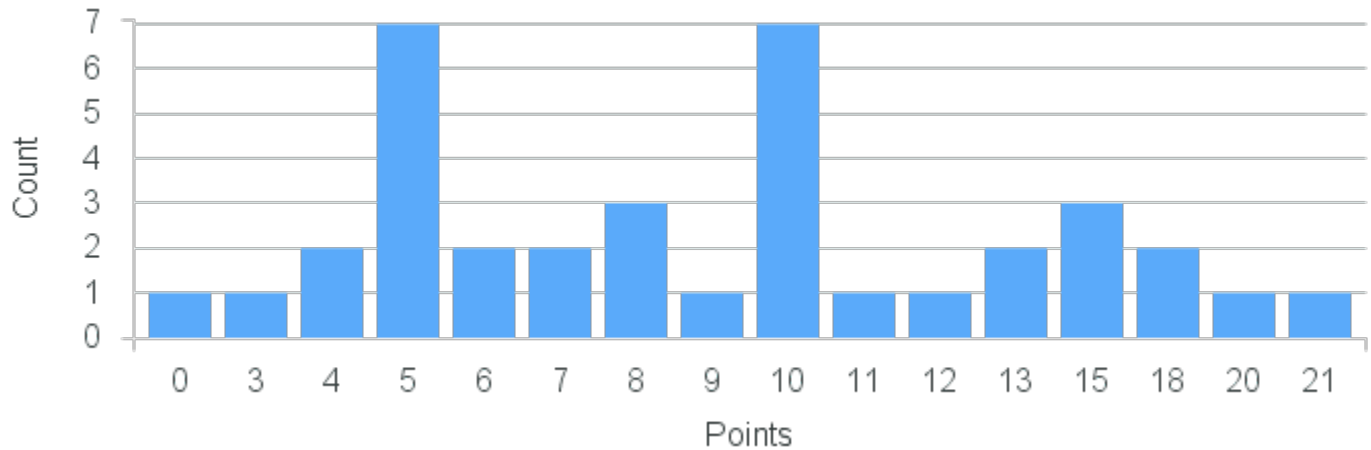

Course Point Distribution for Fall 2022

CRN: 13626

Course ID: BU225 1111 Cross List: EV260 1121

Limit: 25

Intermediate Topics in Business: Capitalism & Sustainability

Demand: 37

Waitlisted: 12

Department: Economics & Business

Min Points: 6

Term	Block(s)	CRN	Course ID	See Also	Course Limit	Course Demand	Count	Points
Fall 2022	1	13626	BU225 1111	EV260 1121	25	37	1	21
Fall 2022	1	13626	BU225 1111	EV260 1121	25	37	1	20
Fall 2022	1	13626	BU225 1111	EV260 1121	25	37	2	18
Fall 2022	1	13626	BU225 1111	EV260 1121	25	37	3	15
Fall 2022	1	13626	BU225 1111	EV260 1121	25	37	2	13
Fall 2022	1	13626	BU225 1111	EV260 1121	25	37	1	12
Fall 2022	1	13626	BU225 1111	EV260 1121	25	37	1	11
Fall 2022	1	13626	BU225 1111	EV260 1121	25	37	7	10
Fall 2022	1	13626	BU225 1111	EV260 1121	25	37	1	9
Fall 2022	1	13626	BU225 1111	EV260 1121	25	37	3	8
Fall 2022	1	13626	BU225 1111	EV260 1121	25	37	2	7
Fall 2022	1	13626	BU225 1111	EV260 1121	25	37	2	6
Fall 2022	1	13626	BU225 1111	EV260 1121	25	37	7	5
Fall 2022	1	13626	BU225 1111	EV260 1121	25	37	2	4