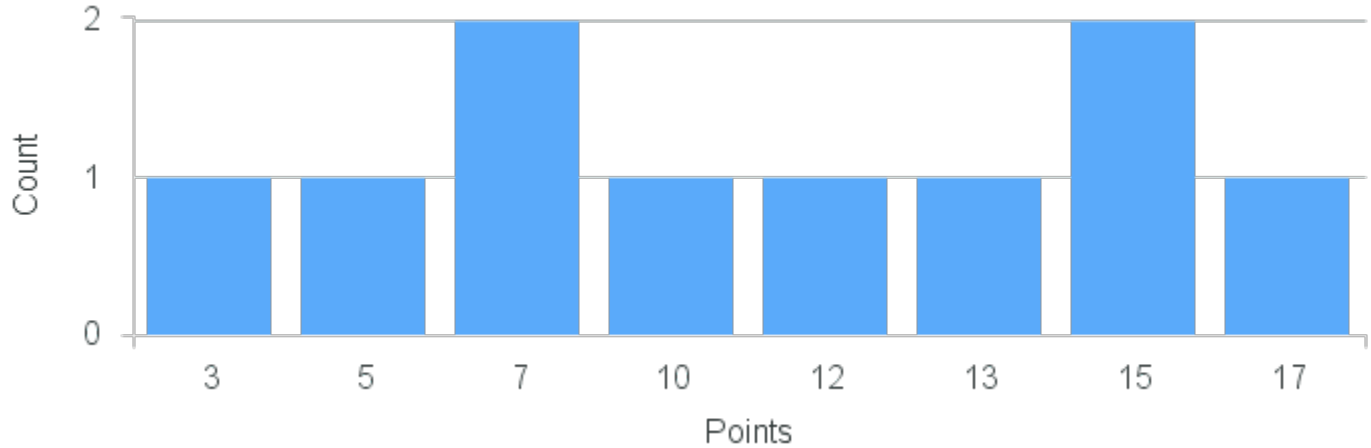

Course Point Distribution for Fall 2021

CRN: 11900
Authoritarianism

Course ID: PS355 4411 Cross List:

Limit: 25
Demand: 10
Waitlisted: 0

Department: Political Science

Term	Block(s)	CRN	Course ID	See Also	Course Limit	Course Demand	Count	Points
Fall 2021	4	11900	PS355 4411		25	10	1	17
Fall 2021	4	11900	PS355 4411		25	10	2	15
Fall 2021	4	11900	PS355 4411		25	10	1	13
Fall 2021	4	11900	PS355 4411		25	10	1	12
Fall 2021	4	11900	PS355 4411		25	10	1	10
Fall 2021	4	11900	PS355 4411		25	10	2	7
Fall 2021	4	11900	PS355 4411		25	10	1	5
Fall 2021	4	11900	PS355 4411		25	10	1	3