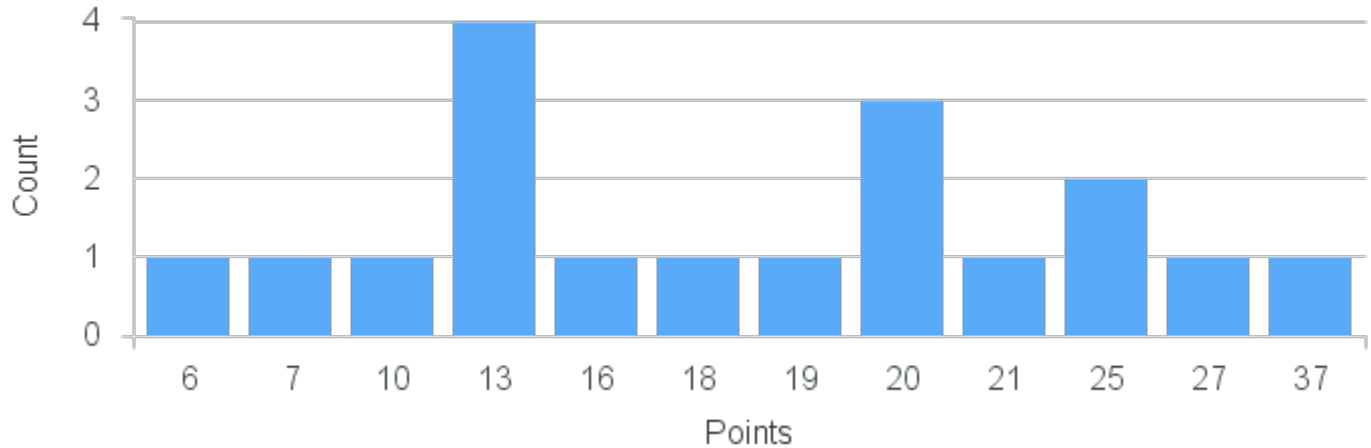

Course Point Distribution for Fall 2021

CRN: 11670
Fundamentals of Kinesiology

Course ID: HK130 3311 Cross List:

Limit: 16
Demand: 18
Waitlisted: 2
Min Points: 10

Department: Human Biology and Kinesiology

Term	Block(s)	CRN	Course ID	See Also	Course Limit	Course Demand	Count	Points
Fall 2021	3	11670	HK130 3311		16	18	1	37
Fall 2021	3	11670	HK130 3311		16	18	1	27
Fall 2021	3	11670	HK130 3311		16	18	2	25
Fall 2021	3	11670	HK130 3311		16	18	1	21
Fall 2021	3	11670	HK130 3311		16	18	3	20
Fall 2021	3	11670	HK130 3311		16	18	1	19
Fall 2021	3	11670	HK130 3311		16	18	1	18
Fall 2021	3	11670	HK130 3311		16	18	1	16
Fall 2021	3	11670	HK130 3311		16	18	4	13
Fall 2021	3	11670	HK130 3311		16	18	1	10
Fall 2021	3	11670	HK130 3311		16	18	1	7
Fall 2021	3	11670	HK130 3311		16	18	1	6