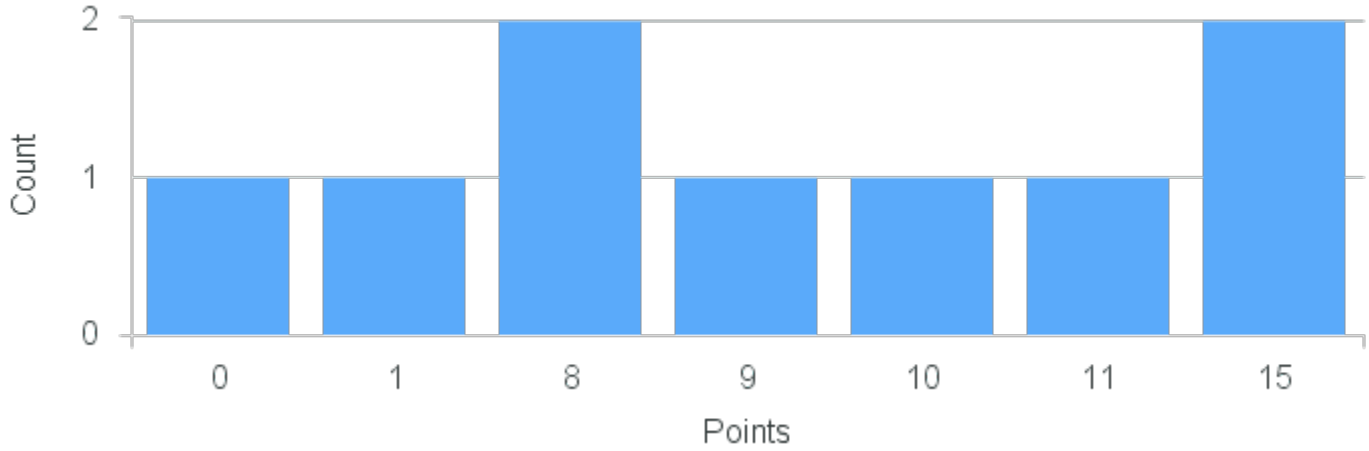

Course Point Distribution for Fall 2021

CRN: 12248
Elementary French II

Course ID: FR102 3311 Cross List:

Limit: 18
Demand: 9
Waitlisted: 0

Department: French & Italian

Term	Block(s)	CRN	Course ID	See Also	Course Limit	Course Demand	Count	Points
Fall 2021	3	12248	FR102 3311		18	9	2	15
Fall 2021	3	12248	FR102 3311		18	9	1	11
Fall 2021	3	12248	FR102 3311		18	9	1	10
Fall 2021	3	12248	FR102 3311		18	9	1	9
Fall 2021	3	12248	FR102 3311		18	9	2	8
Fall 2021	3	12248	FR102 3311		18	9	1	1
Fall 2021	3	12248	FR102 3311		18	9	1	0