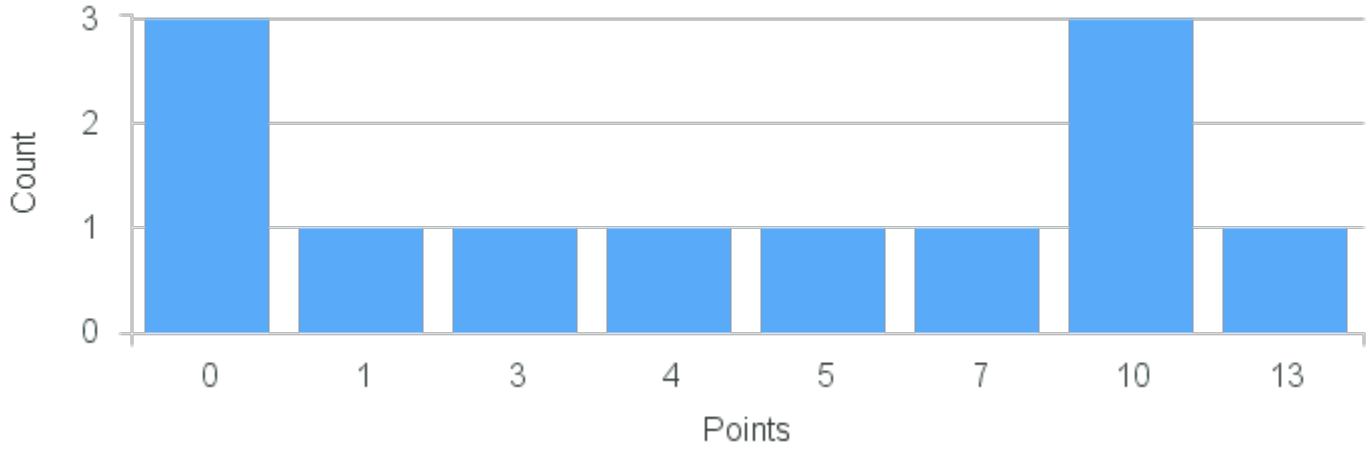

Course Point Distribution for Fall 2021

CRN: 12224
Racial Inequality

Course ID: SO113 4411 Cross List: RM113 4411

Limit: 25
Demand: 12
Waitlisted: 0

Department: Sociology

Term	Block(s)	CRN	Course ID	See Also	Course Limit	Course Demand	Count	Points
Fall 2021	4	12224	SO113 4411	RM113 4411	25	12	1	13
Fall 2021	4	12224	SO113 4411	RM113 4411	25	12	3	10
Fall 2021	4	12224	SO113 4411	RM113 4411	25	12	1	7
Fall 2021	4	12224	SO113 4411	RM113 4411	25	12	1	5
Fall 2021	4	12224	SO113 4411	RM113 4411	25	12	1	4
Fall 2021	4	12224	SO113 4411	RM113 4411	25	12	1	3
Fall 2021	4	12224	SO113 4411	RM113 4411	25	12	1	1
Fall 2021	4	12224	SO113 4411	RM113 4411	25	12	3	0