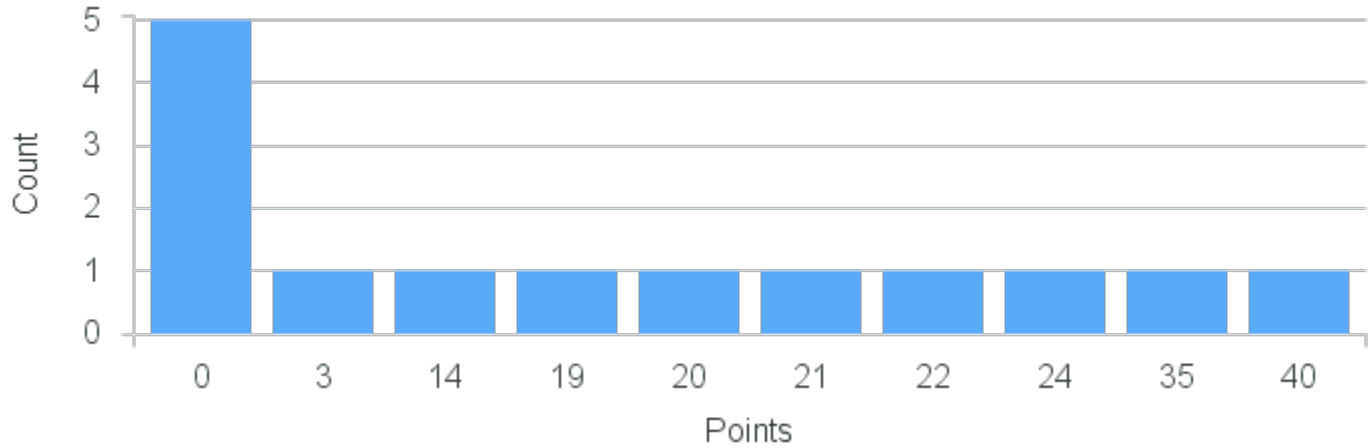

Course Point Distribution for Fall 2021

CRN: 12404

Course ID: PC108 1413 Cross List:

Limit: 8

Introduction to Machining and Fabrication

Demand: 14

Waitlisted: 6

Department: Physics

Min Points: 14

Term	Block(s)	CRN	Course ID	See Also	Course Limit	Course Demand	Count	Points
Fall 2021	1-4	12404	PC108 1413		8	14	1	40
Fall 2021	1-4	12404	PC108 1413		8	14	1	35
Fall 2021	1-4	12404	PC108 1413		8	14	1	24
Fall 2021	1-4	12404	PC108 1413		8	14	1	22
Fall 2021	1-4	12404	PC108 1413		8	14	1	21
Fall 2021	1-4	12404	PC108 1413		8	14	1	20
Fall 2021	1-4	12404	PC108 1413		8	14	1	19
Fall 2021	1-4	12404	PC108 1413		8	14	1	14
Fall 2021	1-4	12404	PC108 1413		8	14	1	3
Fall 2021	1-4	12404	PC108 1413		8	14	5	0