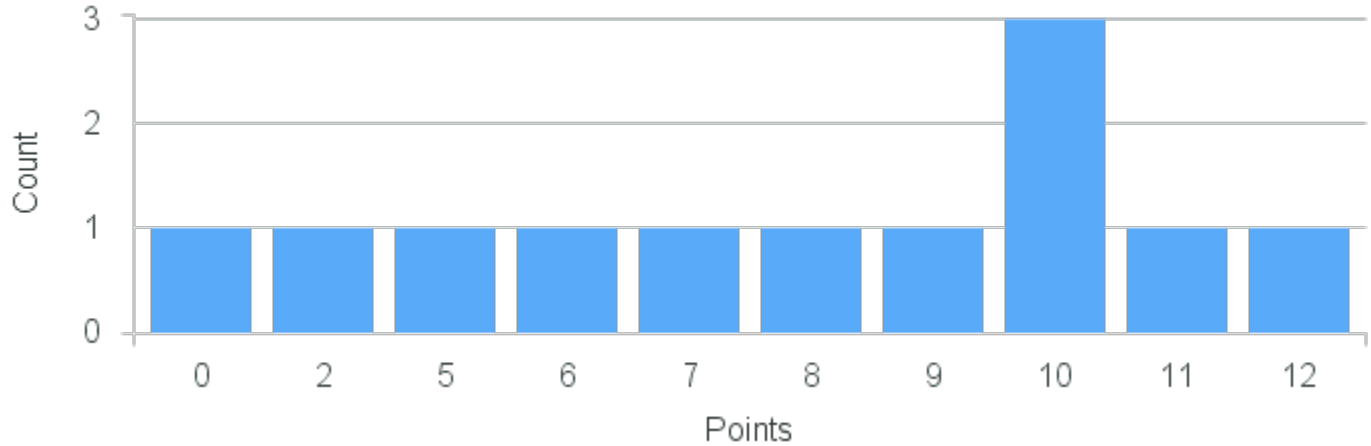

Course Point Distribution for Fall 2021

CRN: 12347
Gender & Politics

Course ID: PS226 1111 Cross List:

Limit: 25
Demand: 12
Waitlisted: 0

Department: Political Science

Term	Block(s)	CRN	Course ID	See Also	Course Limit	Course Demand	Count	Points
Fall 2021	1	12347	PS226 1111		25	12	1	12
Fall 2021	1	12347	PS226 1111		25	12	1	11
Fall 2021	1	12347	PS226 1111		25	12	3	10
Fall 2021	1	12347	PS226 1111		25	12	1	9
Fall 2021	1	12347	PS226 1111		25	12	1	8
Fall 2021	1	12347	PS226 1111		25	12	1	7
Fall 2021	1	12347	PS226 1111		25	12	1	6
Fall 2021	1	12347	PS226 1111		25	12	1	5
Fall 2021	1	12347	PS226 1111		25	12	1	2
Fall 2021	1	12347	PS226 1111		25	12	1	0