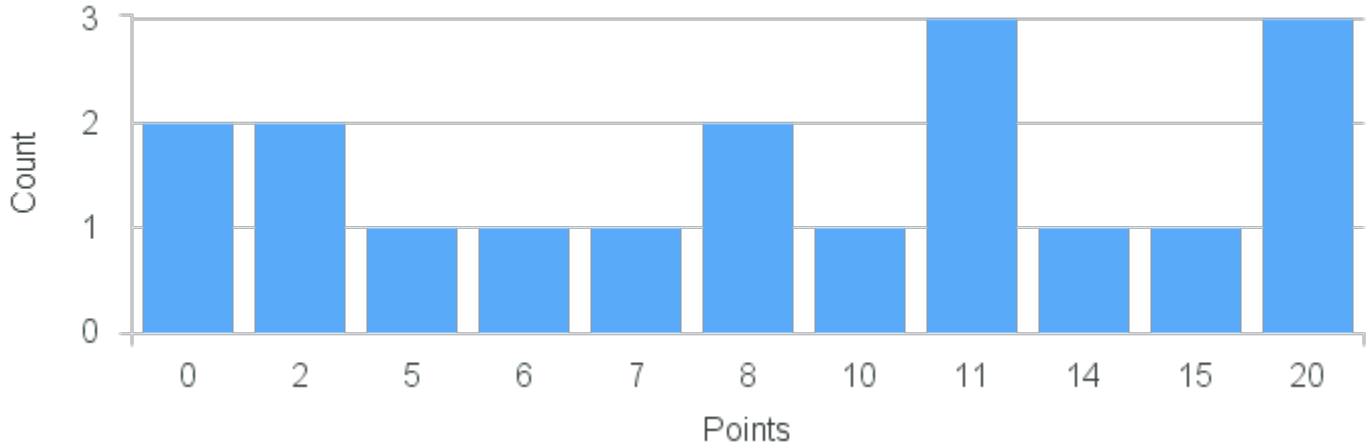

Course Point Distribution for Fall 2021

CRN: 12131
Environmental Ethics

Course ID: PH246 4411 Cross List: EV281 4411

Limit: 25
Demand: 18
Waitlisted: 0

Department: Philosophy

Term	Block(s)	CRN	Course ID	See Also	Course Limit	Course Demand	Count	Points
Fall 2021	4	12131	PH246 4411	EV281 4411	25	18	3	20
Fall 2021	4	12131	PH246 4411	EV281 4411	25	18	1	15
Fall 2021	4	12131	PH246 4411	EV281 4411	25	18	1	14
Fall 2021	4	12131	PH246 4411	EV281 4411	25	18	3	11
Fall 2021	4	12131	PH246 4411	EV281 4411	25	18	1	10
Fall 2021	4	12131	PH246 4411	EV281 4411	25	18	2	8
Fall 2021	4	12131	PH246 4411	EV281 4411	25	18	1	7
Fall 2021	4	12131	PH246 4411	EV281 4411	25	18	1	6
Fall 2021	4	12131	PH246 4411	EV281 4411	25	18	1	5
Fall 2021	4	12131	PH246 4411	EV281 4411	25	18	2	2
Fall 2021	4	12131	PH246 4411	EV281 4411	25	18	2	0