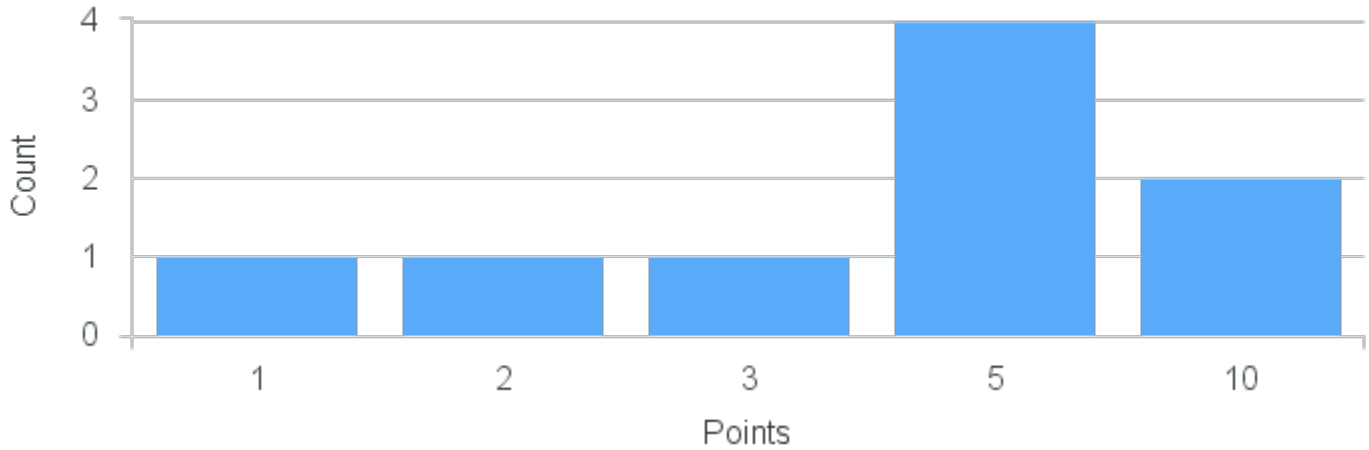

Course Point Distribution for Fall 2021

CRN: 12332
Real Analysis II

Course ID: MA475 2211 Cross List:

Limit: 25
Demand: 9
Waitlisted: 0

Department: Mathematics &
Computer Science

Term	Block(s)	CRN	Course ID	See Also	Course Limit	Course Demand	Count	Points
Fall 2021	2	12332	MA475 2211		25	9	2	10
Fall 2021	2	12332	MA475 2211		25	9	4	5
Fall 2021	2	12332	MA475 2211		25	9	1	3
Fall 2021	2	12332	MA475 2211		25	9	1	2
Fall 2021	2	12332	MA475 2211		25	9	1	1