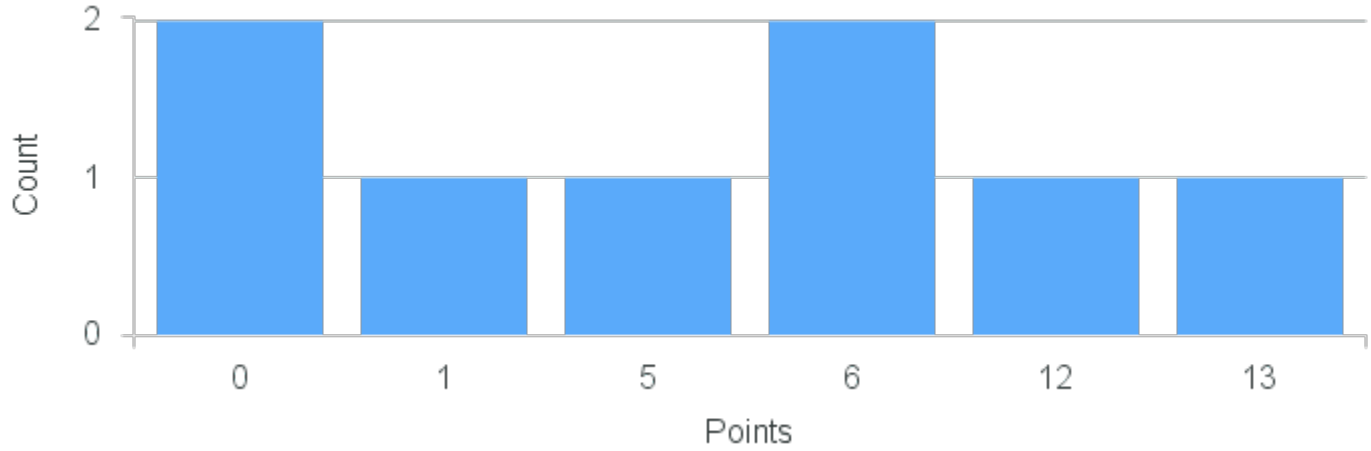

Course Point Distribution for Fall 2021

CRN: 11915
Music Fundamentals

Course ID: MU199 2211 Cross List:

Limit: 15
Demand: 8
Waitlisted: 0

Department: Music

Term	Block(s)	CRN	Course ID	See Also	Course Limit	Course Demand	Count	Points
Fall 2021	2	11915	MU199 2211		15	8	1	13
Fall 2021	2	11915	MU199 2211		15	8	1	12
Fall 2021	2	11915	MU199 2211		15	8	2	6
Fall 2021	2	11915	MU199 2211		15	8	1	5
Fall 2021	2	11915	MU199 2211		15	8	1	1
Fall 2021	2	11915	MU199 2211		15	8	2	0