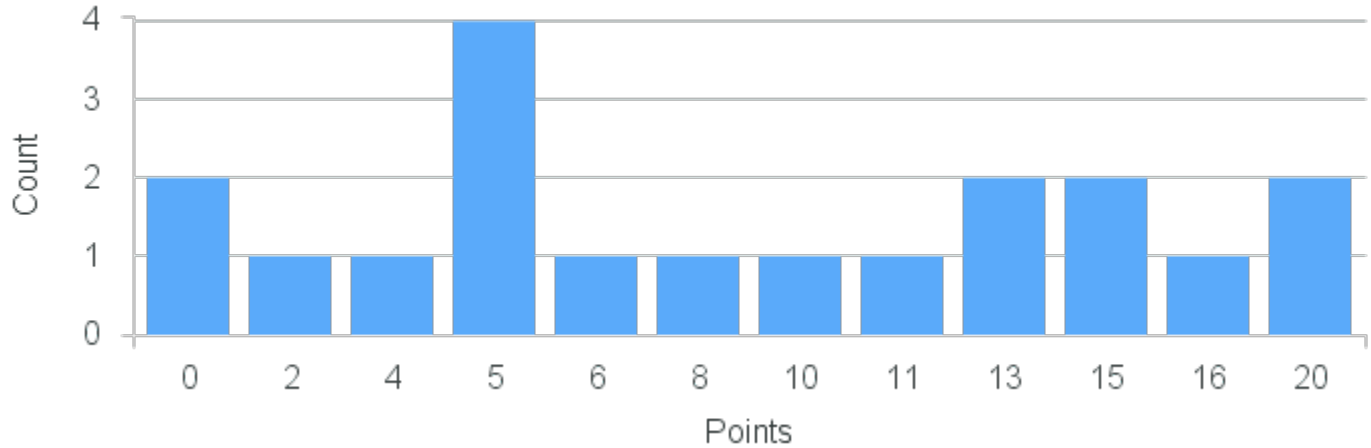

Course Point Distribution for Fall 2021

CRN: 12211
Deviance and Social Control

Course ID: SO118 4411 Cross List:

Limit: 25
Demand: 19
Waitlisted: 0

Department: Sociology

Term	Block(s)	CRN	Course ID	See Also	Course Limit	Course Demand	Count	Points
Fall 2021	4	12211	SO118 4411		25	19	2	20
Fall 2021	4	12211	SO118 4411		25	19	1	16
Fall 2021	4	12211	SO118 4411		25	19	2	15
Fall 2021	4	12211	SO118 4411		25	19	2	13
Fall 2021	4	12211	SO118 4411		25	19	1	11
Fall 2021	4	12211	SO118 4411		25	19	1	10
Fall 2021	4	12211	SO118 4411		25	19	1	8
Fall 2021	4	12211	SO118 4411		25	19	1	6
Fall 2021	4	12211	SO118 4411		25	19	4	5
Fall 2021	4	12211	SO118 4411		25	19	1	4
Fall 2021	4	12211	SO118 4411		25	19	1	2
Fall 2021	4	12211	SO118 4411		25	19	2	0