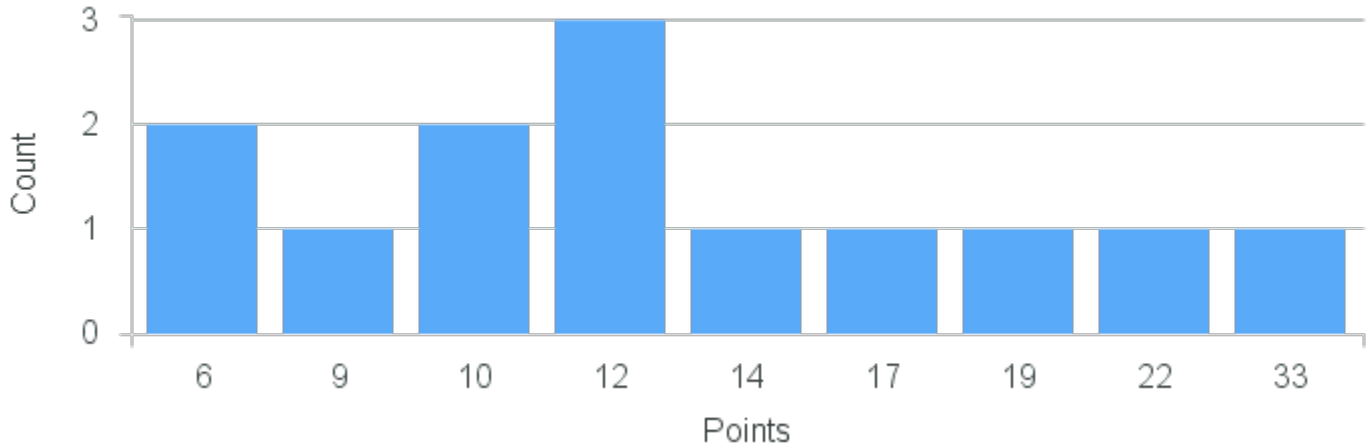

Course Point Distribution for Fall 2021

CRN: 12367
Computational Thinking

Course ID: CP115 4411 **Cross List:**

Limit: 25
Demand: 13
Waitlisted: 0

Department: Mathematics &
Computer Science

Term	Block(s)	CRN	Course ID	See Also	Course Limit	Course Demand	Count	Points
Fall 2021	4	12367	CP115 4411		25	13	1	33
Fall 2021	4	12367	CP115 4411		25	13	1	22
Fall 2021	4	12367	CP115 4411		25	13	1	19
Fall 2021	4	12367	CP115 4411		25	13	1	17
Fall 2021	4	12367	CP115 4411		25	13	1	14
Fall 2021	4	12367	CP115 4411		25	13	3	12
Fall 2021	4	12367	CP115 4411		25	13	2	10
Fall 2021	4	12367	CP115 4411		25	13	1	9
Fall 2021	4	12367	CP115 4411		25	13	2	6