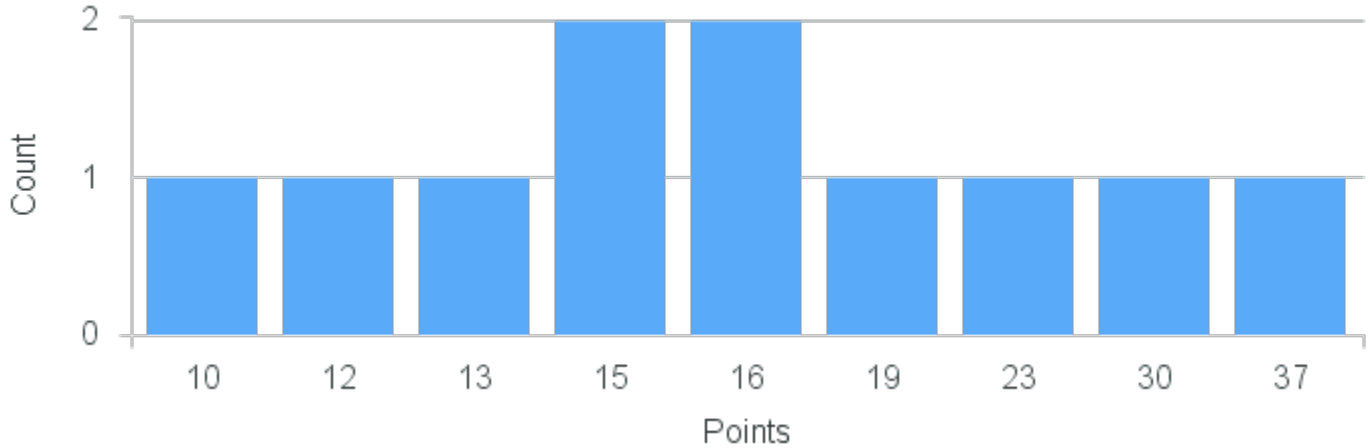

Course Point Distribution for Fall 2021

CRN: 12377

Course ID: AS210 1111 **Cross List:**

Limit: 16

Intermediate Topics in Studio Art: Drawing: Figure Drawing from an African Perspective

Demand: 11

Waitlisted: 0

Department: Art

Term	Block(s)	CRN	Course ID	See Also	Course Limit	Course Demand	Count	Points
Fall 2021	1	12377	AS210 1111		16	11	1	37
Fall 2021	1	12377	AS210 1111		16	11	1	30
Fall 2021	1	12377	AS210 1111		16	11	1	23
Fall 2021	1	12377	AS210 1111		16	11	1	19
Fall 2021	1	12377	AS210 1111		16	11	2	16
Fall 2021	1	12377	AS210 1111		16	11	2	15
Fall 2021	1	12377	AS210 1111		16	11	1	13
Fall 2021	1	12377	AS210 1111		16	11	1	12
Fall 2021	1	12377	AS210 1111		16	11	1	10