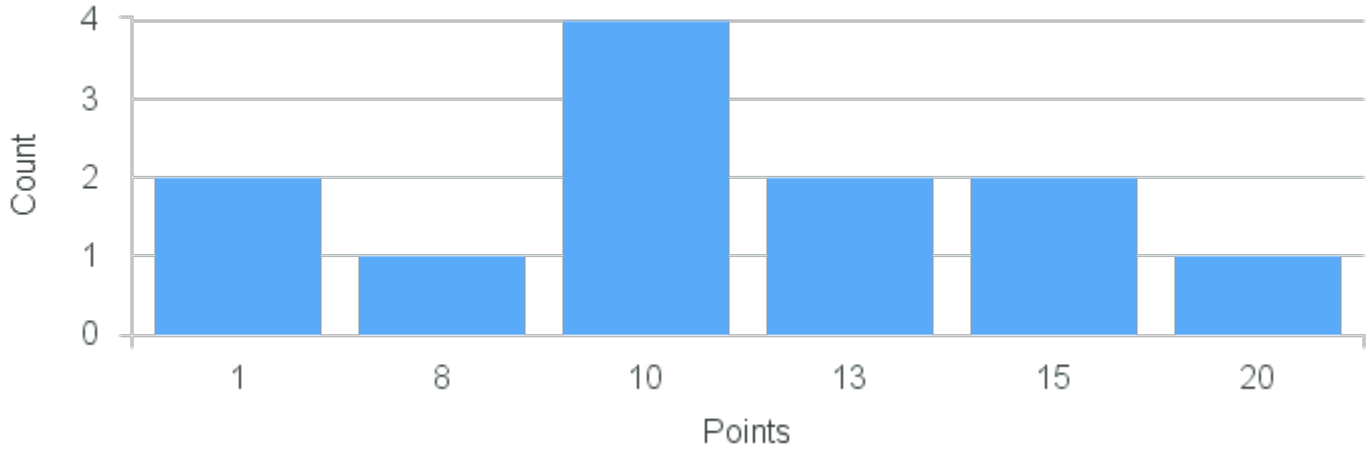

Course Point Distribution for Fall 2021

CRN: 11899
Syria in Revolution and War

Course ID: PS276 3311 **Cross List:**

Limit: 25
Demand: 12
Waitlisted: 0

Department: Political Science

Term	Block(s)	CRN	Course ID	See Also	Course Limit	Course Demand	Count	Points
Fall 2021	3	11899	PS276 3311		25	12	1	20
Fall 2021	3	11899	PS276 3311		25	12	2	15
Fall 2021	3	11899	PS276 3311		25	12	2	13
Fall 2021	3	11899	PS276 3311		25	12	4	10
Fall 2021	3	11899	PS276 3311		25	12	1	8
Fall 2021	3	11899	PS276 3311		25	12	2	1