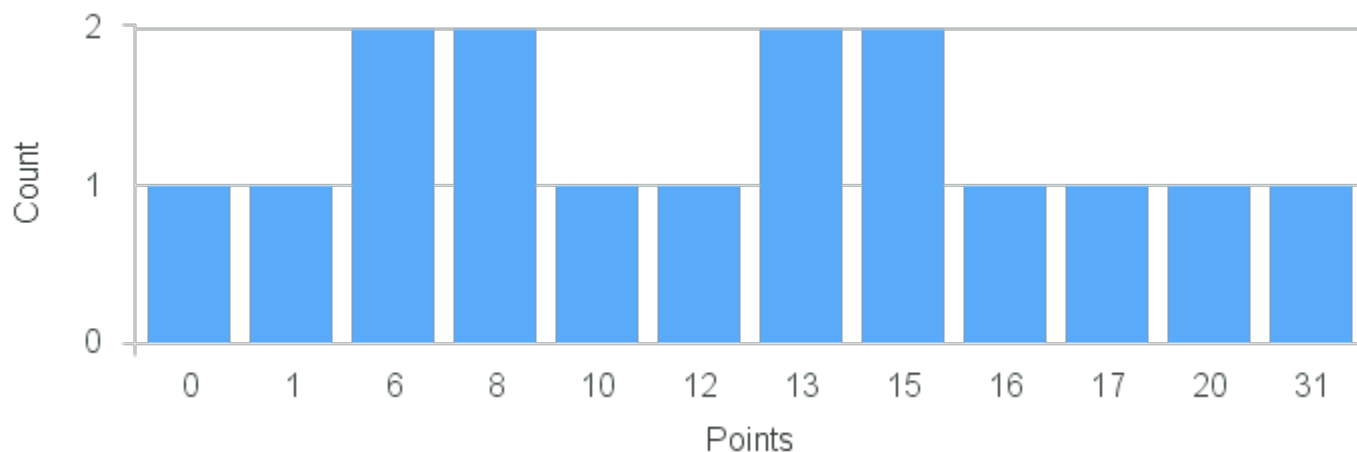

Course Point Distribution for Fall 2021

CRN: 11714

Course ID: EV212 1111 **Cross List:**

Limit: 25

Energy: Environmental Thermodynamics and Energetics

Demand: 16

Waitlisted: 0

Department: Environmental Science