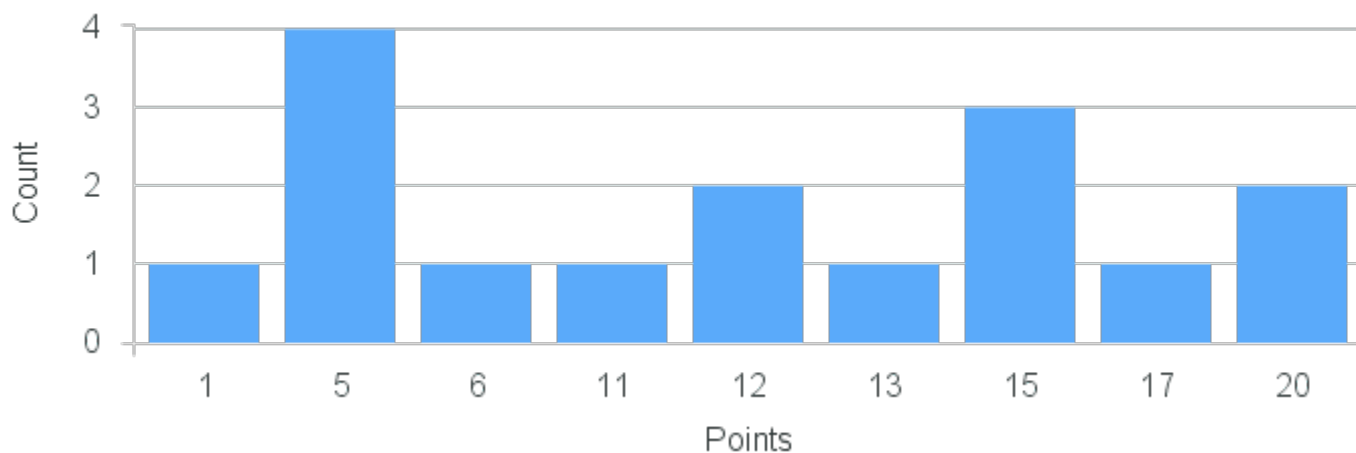

Course Point Distribution for Fall 2021

CRN: 12093
General Chemistry II

Course ID: CH108 1111 Cross List:

Limit: 25
Demand: 16
Waitlisted: 0

Department: Chemistry &
Biochemistry

Term	Block(s)	CRN	Course ID	See Also	Course Limit	Course Demand	Count	Points
Fall 2021	1	12093	CH108 1111		25	16	2	20
Fall 2021	1	12093	CH108 1111		25	16	1	17
Fall 2021	1	12093	CH108 1111		25	16	3	15
Fall 2021	1	12093	CH108 1111		25	16	1	13
Fall 2021	1	12093	CH108 1111		25	16	2	12
Fall 2021	1	12093	CH108 1111		25	16	1	11
Fall 2021	1	12093	CH108 1111		25	16	1	6
Fall 2021	1	12093	CH108 1111		25	16	4	5
Fall 2021	1	12093	CH108 1111		25	16	1	1