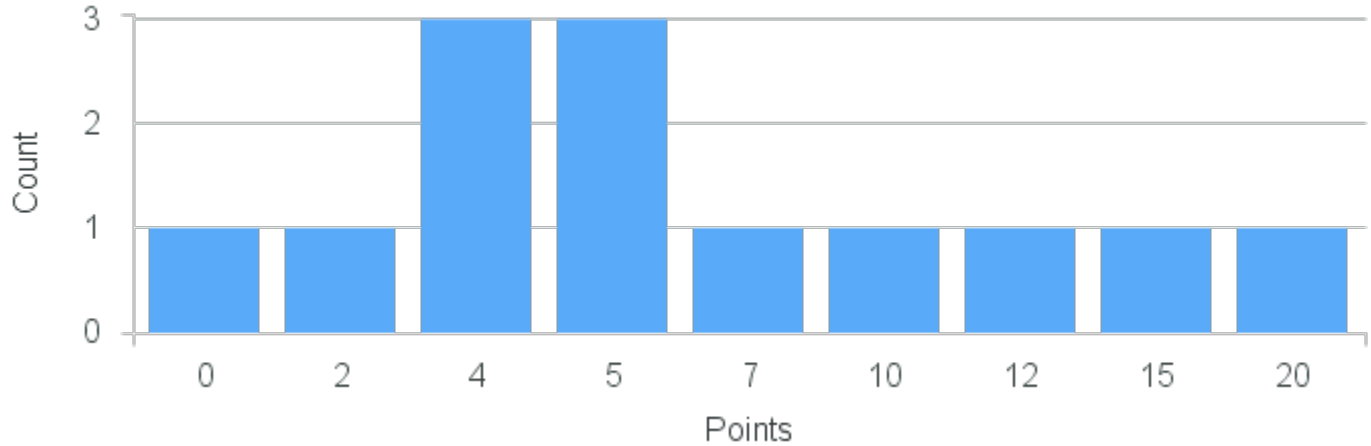

Course Point Distribution for Fall 2021

CRN: 11923
Comparative Politics: China

Course ID: PS331 1111 Cross List: PA350 1111

Limit: 25
Demand: 13
Waitlisted: 0

Department: Political Science

Term	Block(s)	CRN	Course ID	See Also	Course Limit	Course Demand	Count	Points
Fall 2021	1	11923	PS331 1111	PA350 1111	25	13	1	20
Fall 2021	1	11923	PS331 1111	PA350 1111	25	13	1	15
Fall 2021	1	11923	PS331 1111	PA350 1111	25	13	1	12
Fall 2021	1	11923	PS331 1111	PA350 1111	25	13	1	10
Fall 2021	1	11923	PS331 1111	PA350 1111	25	13	1	7
Fall 2021	1	11923	PS331 1111	PA350 1111	25	13	3	5
Fall 2021	1	11923	PS331 1111	PA350 1111	25	13	3	4
Fall 2021	1	11923	PS331 1111	PA350 1111	25	13	1	2
Fall 2021	1	11923	PS331 1111	PA350 1111	25	13	1	0