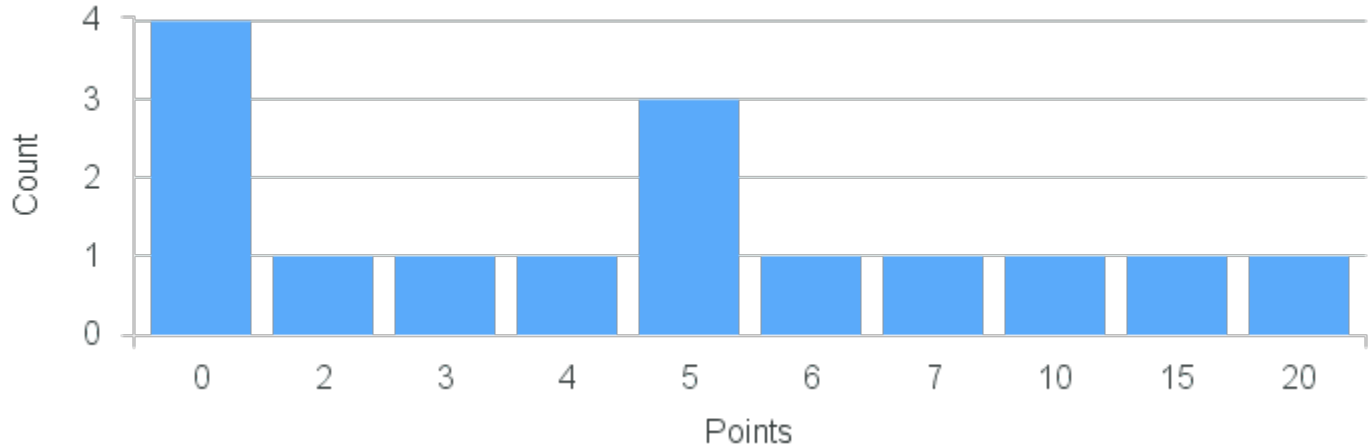

Course Point Distribution for Fall 2021

CRN: 12122

Course ID: TH200 1111 Cross List: EN286 1111

Limit: 25

Topics in Theatre: Writing from the Well: Mining the Subconscious

Demand: 15

Waitlisted: 0

Department: Theatre and Dance

Term	Block(s)	CRN	Course ID	See Also	Course Limit	Course Demand	Count	Points
Fall 2021	1	12122	TH200 1111	EN286 1111	25	15	1	20
Fall 2021	1	12122	TH200 1111	EN286 1111	25	15	1	15
Fall 2021	1	12122	TH200 1111	EN286 1111	25	15	1	10
Fall 2021	1	12122	TH200 1111	EN286 1111	25	15	1	7
Fall 2021	1	12122	TH200 1111	EN286 1111	25	15	1	6
Fall 2021	1	12122	TH200 1111	EN286 1111	25	15	3	5
Fall 2021	1	12122	TH200 1111	EN286 1111	25	15	1	4
Fall 2021	1	12122	TH200 1111	EN286 1111	25	15	1	3
Fall 2021	1	12122	TH200 1111	EN286 1111	25	15	1	2
Fall 2021	1	12122	TH200 1111	EN286 1111	25	15	4	0