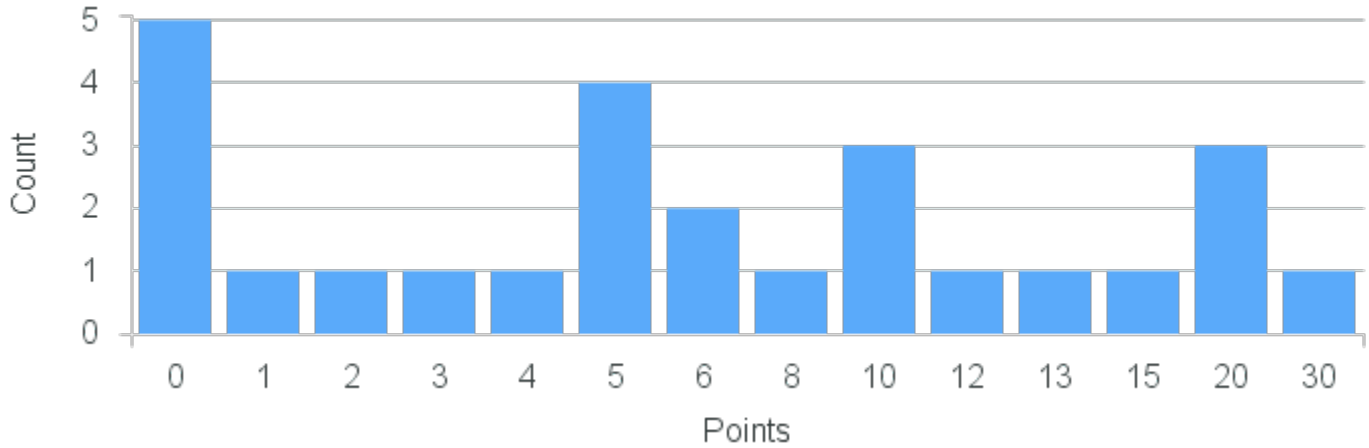

Course Point Distribution for Fall 2021

CRN: 12001

Course ID: SW259 1111 Cross List:

Limit: 25

Ritual and Medicine of the Southwest

Demand: 26

Waitlisted: 1

Department: Southwest Studies

Min Points: 0

Term	Block(s)	CRN	Course ID	See Also	Course Limit	Course Demand	Count	Points
Fall 2021	1	12001	SW259 1111		25	26	1	30
Fall 2021	1	12001	SW259 1111		25	26	3	20
Fall 2021	1	12001	SW259 1111		25	26	1	15
Fall 2021	1	12001	SW259 1111		25	26	1	13
Fall 2021	1	12001	SW259 1111		25	26	1	12
Fall 2021	1	12001	SW259 1111		25	26	3	10
Fall 2021	1	12001	SW259 1111		25	26	1	8
Fall 2021	1	12001	SW259 1111		25	26	2	6
Fall 2021	1	12001	SW259 1111		25	26	4	5
Fall 2021	1	12001	SW259 1111		25	26	1	4
Fall 2021	1	12001	SW259 1111		25	26	1	3
Fall 2021	1	12001	SW259 1111		25	26	1	2
Fall 2021	1	12001	SW259 1111		25	26	1	1
Fall 2021	1	12001	SW259 1111		25	26	5	0