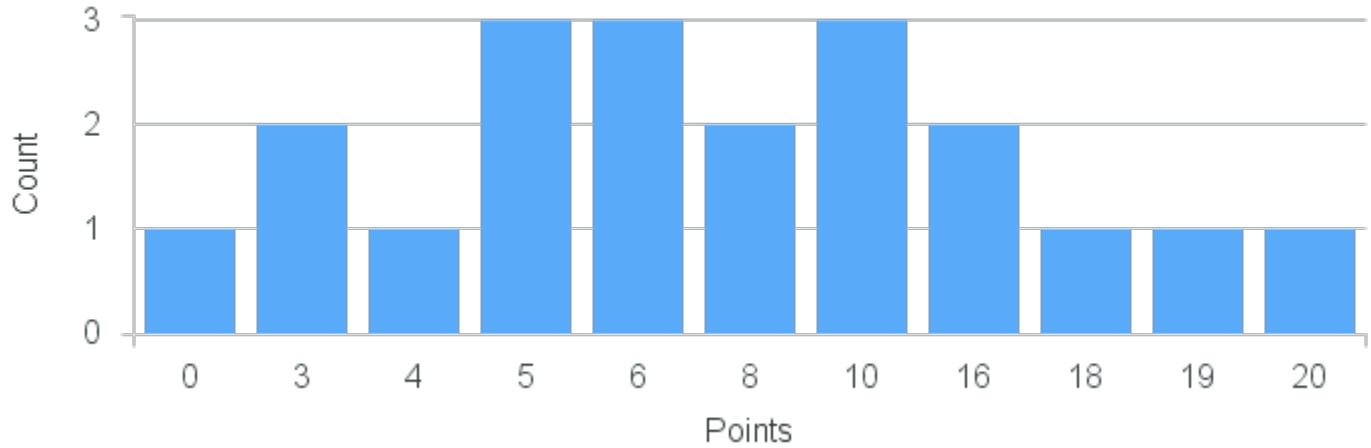

Course Point Distribution for Fall 2021

CRN: 12203

Course ID: EN286 4411 Cross List: GS233 4411

Limit: 16

Topics in Creative Writing: Three Questions

Demand: 20

Waitlisted: 4

Department: English

Min Points: 5

Term	Block(s)	CRN	Course ID	See Also	Course Limit	Course Demand	Count	Points
Fall 2021	4	12203	EN286 4411	GS233 4411	16	20	1	20
Fall 2021	4	12203	EN286 4411	GS233 4411	16	20	1	19
Fall 2021	4	12203	EN286 4411	GS233 4411	16	20	1	18
Fall 2021	4	12203	EN286 4411	GS233 4411	16	20	2	16
Fall 2021	4	12203	EN286 4411	GS233 4411	16	20	3	10
Fall 2021	4	12203	EN286 4411	GS233 4411	16	20	2	8
Fall 2021	4	12203	EN286 4411	GS233 4411	16	20	3	6
Fall 2021	4	12203	EN286 4411	GS233 4411	16	20	3	5
Fall 2021	4	12203	EN286 4411	GS233 4411	16	20	1	4
Fall 2021	4	12203	EN286 4411	GS233 4411	16	20	2	3
Fall 2021	4	12203	EN286 4411	GS233 4411	16	20	1	0