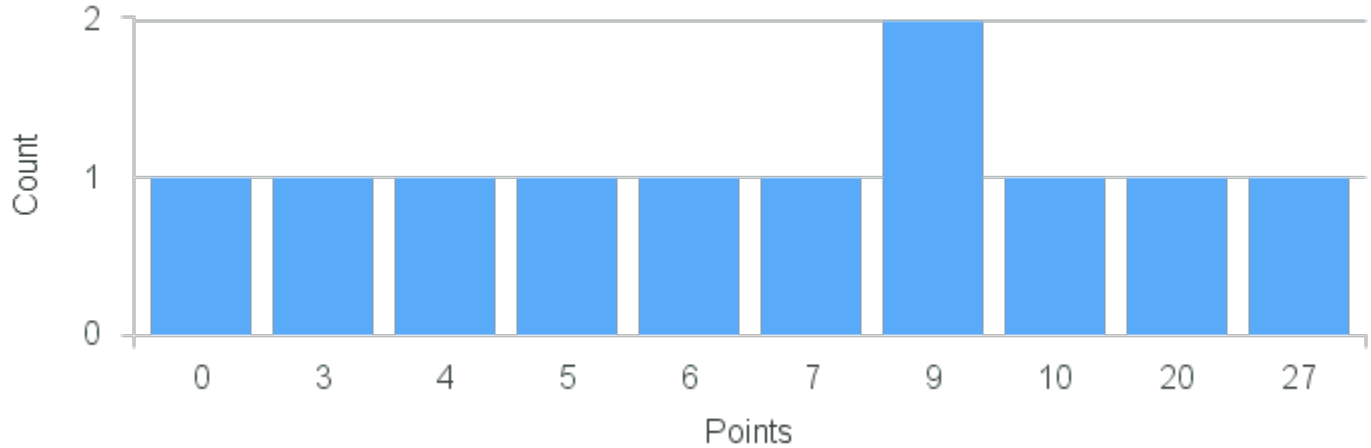

Course Point Distribution for Fall 2021

CRN: 11771
Developmental Psychopathology

Course ID: PY413 3311 Cross List:

Limit: 25
Demand: 11
Waitlisted: 0

Department: Psychology

Term	Block(s)	CRN	Course ID	See Also	Course Limit	Course Demand	Count	Points
Fall 2021	3	11771	PY413 3311		25	11	1	27
Fall 2021	3	11771	PY413 3311		25	11	1	20
Fall 2021	3	11771	PY413 3311		25	11	1	10
Fall 2021	3	11771	PY413 3311		25	11	2	9
Fall 2021	3	11771	PY413 3311		25	11	1	7
Fall 2021	3	11771	PY413 3311		25	11	1	6
Fall 2021	3	11771	PY413 3311		25	11	1	5
Fall 2021	3	11771	PY413 3311		25	11	1	4
Fall 2021	3	11771	PY413 3311		25	11	1	3
Fall 2021	3	11771	PY413 3311		25	11	1	0