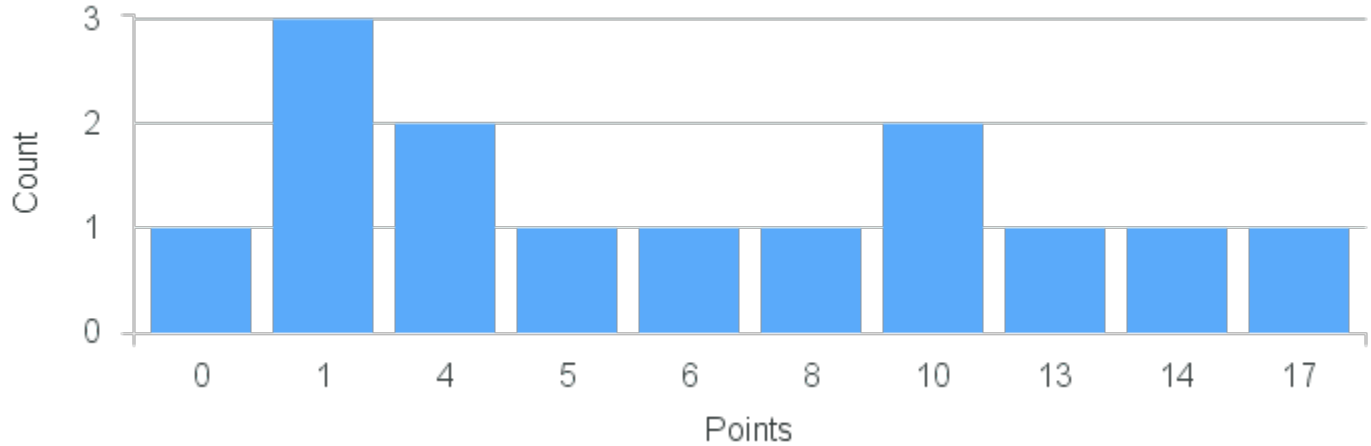

Course Point Distribution for Fall 2021

CRN: 12297

Course ID: EN399 1111 Cross List:

Limit: 16

Junior Seminar: U.S. Civil War Literature

Demand: 14

Waitlisted: 0

Department: English

Term	Block(s)	CRN	Course ID	See Also	Course Limit	Course Demand	Count	Points
Fall 2021	1	12297	EN399 1111		16	14	1	17
Fall 2021	1	12297	EN399 1111		16	14	1	14
Fall 2021	1	12297	EN399 1111		16	14	1	13
Fall 2021	1	12297	EN399 1111		16	14	2	10
Fall 2021	1	12297	EN399 1111		16	14	1	8
Fall 2021	1	12297	EN399 1111		16	14	1	6
Fall 2021	1	12297	EN399 1111		16	14	1	5
Fall 2021	1	12297	EN399 1111		16	14	2	4
Fall 2021	1	12297	EN399 1111		16	14	3	1
Fall 2021	1	12297	EN399 1111		16	14	1	0