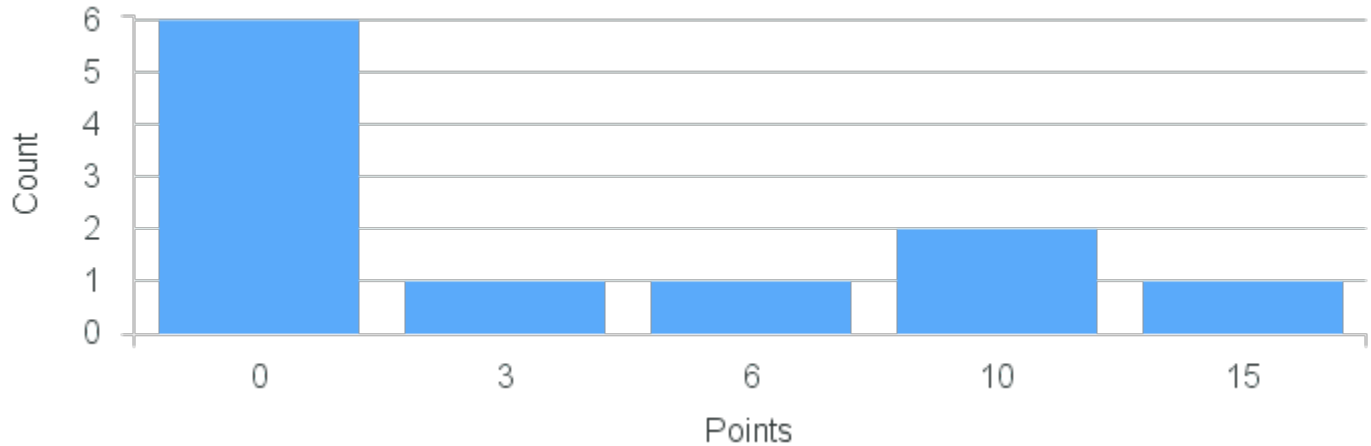

Course Point Distribution for Fall 2021

CRN: 11743

Course ID: FM305 4411 **Cross List:** CO391 4411,EN306 4411

Limit: 32

Advanced Topics in Film and Media Studies: Language, Patriarchy, and the Gaze

Demand: 11

Waitlisted: 0

Department: Film and New Media
Studies

Term	Block(s)	CRN	Course ID	See Also	Course Limit	Course Demand	Count	Points
Fall 2021	4	11743	FM305 4411	CO391 4411,EN306 4411	32	11	1	15
Fall 2021	4	11743	FM305 4411	CO391 4411,EN306 4411	32	11	2	10
Fall 2021	4	11743	FM305 4411	CO391 4411,EN306 4411	32	11	1	6
Fall 2021	4	11743	FM305 4411	CO391 4411,EN306 4411	32	11	1	3
Fall 2021	4	11743	FM305 4411	CO391 4411,EN306 4411	32	11	6	0