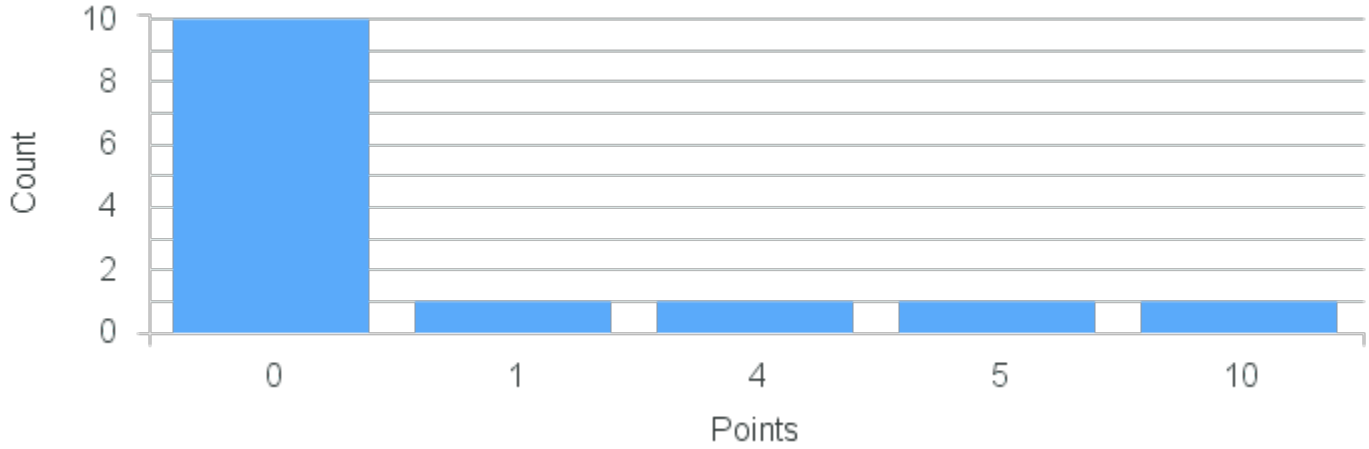

Course Point Distribution for Fall 2021

CRN: 12402
Senior Seminar

Course ID: PC450 1111 Cross List:

Limit: 25
Demand: 14
Waitlisted: 0

Department: Physics

Term	Block(s)	CRN	Course ID	See Also	Course Limit	Course Demand	Count	Points
Fall 2021	1	12402	PC450 1111		25	14	1	10
Fall 2021	1	12402	PC450 1111		25	14	1	5
Fall 2021	1	12402	PC450 1111		25	14	1	4
Fall 2021	1	12402	PC450 1111		25	14	1	1
Fall 2021	1	12402	PC450 1111		25	14	10	0