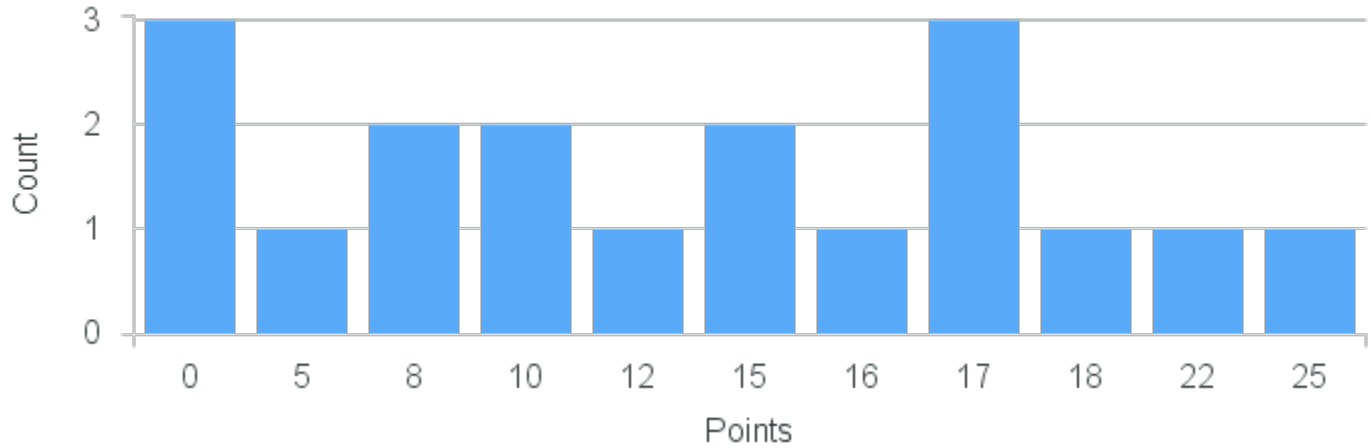

Course Point Distribution for Fall 2021

CRN: 12381

Course ID: AS110 2211 Cross List:

Limit: 16

Art Studio Foundations: Topics: Design and Iterative Process-Based Thinking

Demand: 18

Waitlisted: 2

Department: Art

Min Points: 0

Term	Block(s)	CRN	Course ID	See Also	Course Limit	Course Demand	Count	Points
Fall 2021	2	12381	AS110 2211		16	18	1	25
Fall 2021	2	12381	AS110 2211		16	18	1	22
Fall 2021	2	12381	AS110 2211		16	18	1	18
Fall 2021	2	12381	AS110 2211		16	18	3	17
Fall 2021	2	12381	AS110 2211		16	18	1	16
Fall 2021	2	12381	AS110 2211		16	18	2	15
Fall 2021	2	12381	AS110 2211		16	18	1	12
Fall 2021	2	12381	AS110 2211		16	18	2	10
Fall 2021	2	12381	AS110 2211		16	18	2	8
Fall 2021	2	12381	AS110 2211		16	18	1	5
Fall 2021	2	12381	AS110 2211		16	18	3	0