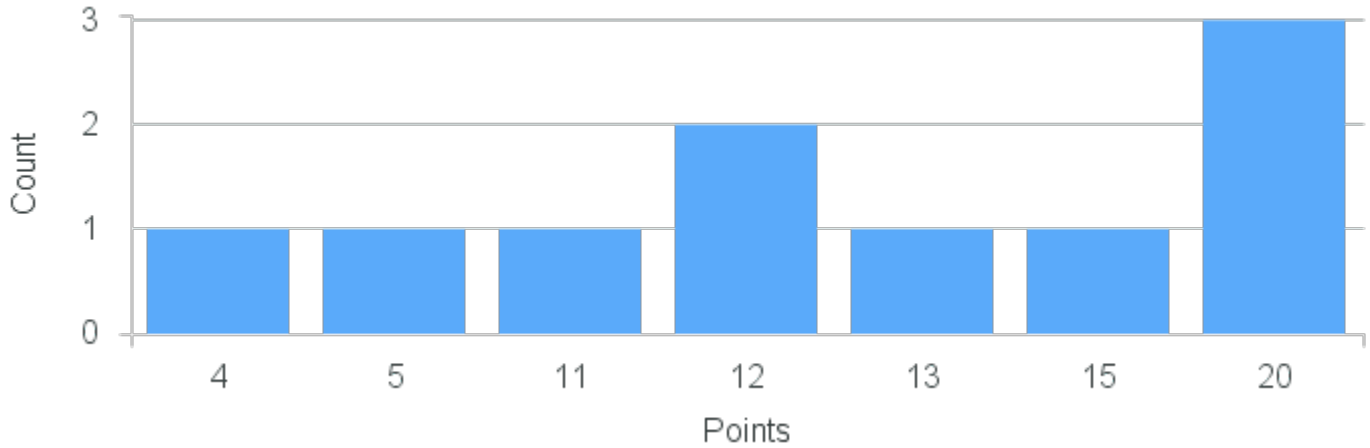

Course Point Distribution for Fall 2021

CRN: 12366
Topics in Computer Science

Course ID: CP341 2211 **Cross List:**

Limit: 25
Demand: 10
Waitlisted: 0

Department: Mathematics & Computer Science

Term	Block(s)	CRN	Course ID	See Also	Course Limit	Course Demand	Count	Points
Fall 2021	2	12366	CP341 2211		25	10	3	20
Fall 2021	2	12366	CP341 2211		25	10	1	15
Fall 2021	2	12366	CP341 2211		25	10	1	13
Fall 2021	2	12366	CP341 2211		25	10	2	12
Fall 2021	2	12366	CP341 2211		25	10	1	11
Fall 2021	2	12366	CP341 2211		25	10	1	5
Fall 2021	2	12366	CP341 2211		25	10	1	4