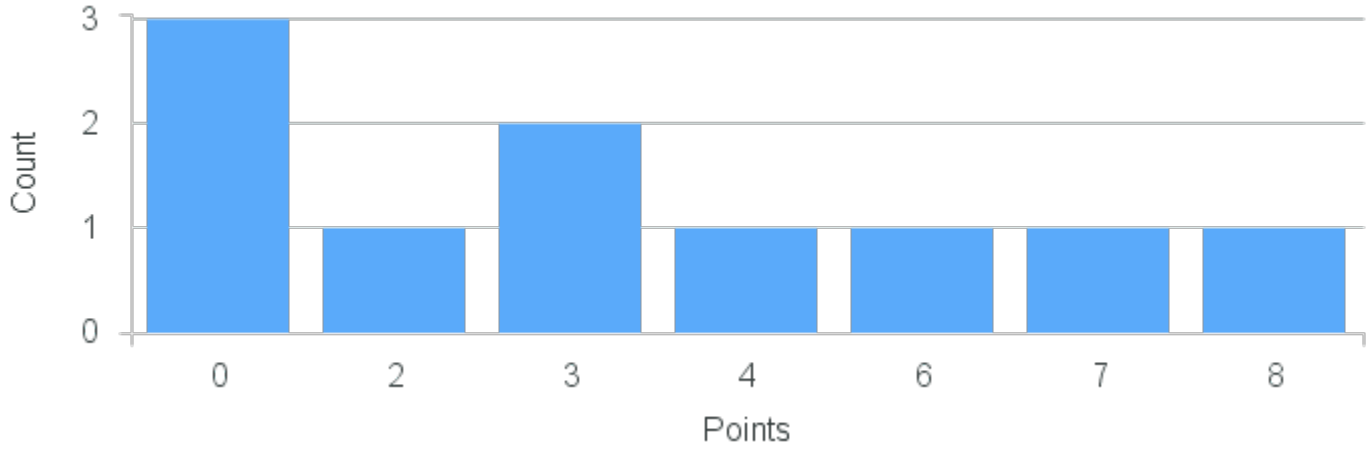

Course Point Distribution for Fall 2021

CRN: 11977
Principles of Microeconomics

Course ID: EC101 3311 Cross List:

Limit: 25
Demand: 10
Waitlisted: 0

Department: Economics & Business

Term	Block(s)	CRN	Course ID	See Also	Course Limit	Course Demand	Count	Points
Fall 2021	3	11977	EC101 3311		25	10	1	8
Fall 2021	3	11977	EC101 3311		25	10	1	7
Fall 2021	3	11977	EC101 3311		25	10	1	6
Fall 2021	3	11977	EC101 3311		25	10	1	4
Fall 2021	3	11977	EC101 3311		25	10	2	3
Fall 2021	3	11977	EC101 3311		25	10	1	2
Fall 2021	3	11977	EC101 3311		25	10	3	0