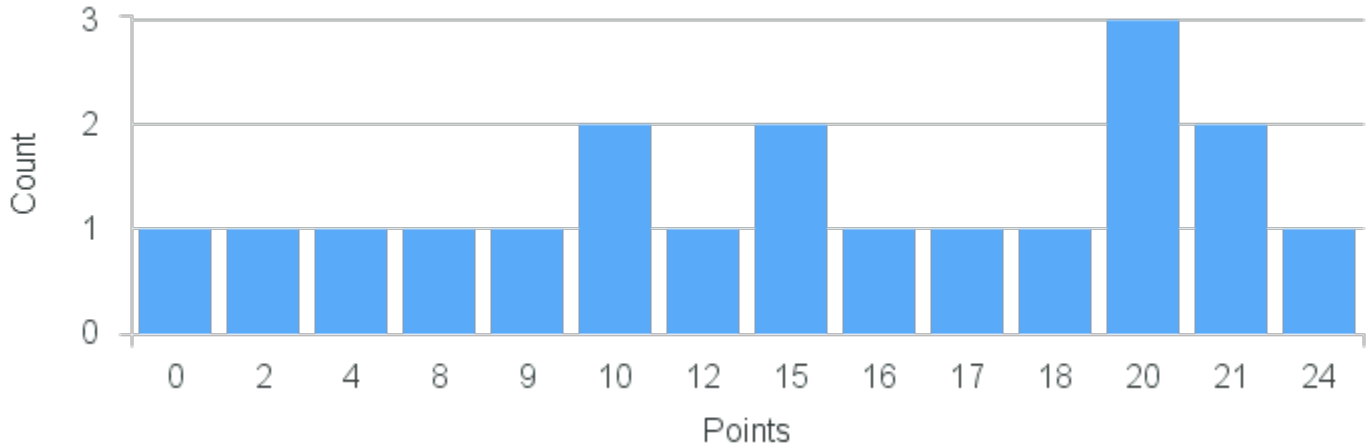

Course Point Distribution for Fall 2021

CRN: 12363

Course ID: CP341 1111 Cross List:

Limit: 25

Topics in Computer Science: Theory and Practice of Database Management

Demand: 19

Waitlisted: 0

Department: Mathematics &
Computer Science

Term	Block(s)	CRN	Course ID	See Also	Course Limit	Course Demand	Count	Points
Fall 2021	1	12363	CP341 1111		25	19	1	24
Fall 2021	1	12363	CP341 1111		25	19	2	21
Fall 2021	1	12363	CP341 1111		25	19	3	20
Fall 2021	1	12363	CP341 1111		25	19	1	18
Fall 2021	1	12363	CP341 1111		25	19	1	17
Fall 2021	1	12363	CP341 1111		25	19	1	16
Fall 2021	1	12363	CP341 1111		25	19	2	15
Fall 2021	1	12363	CP341 1111		25	19	1	12
Fall 2021	1	12363	CP341 1111		25	19	2	10
Fall 2021	1	12363	CP341 1111		25	19	1	9
Fall 2021	1	12363	CP341 1111		25	19	1	8
Fall 2021	1	12363	CP341 1111		25	19	1	4
Fall 2021	1	12363	CP341 1111		25	19	1	2
Fall 2021	1	12363	CP341 1111		25	19	1	0