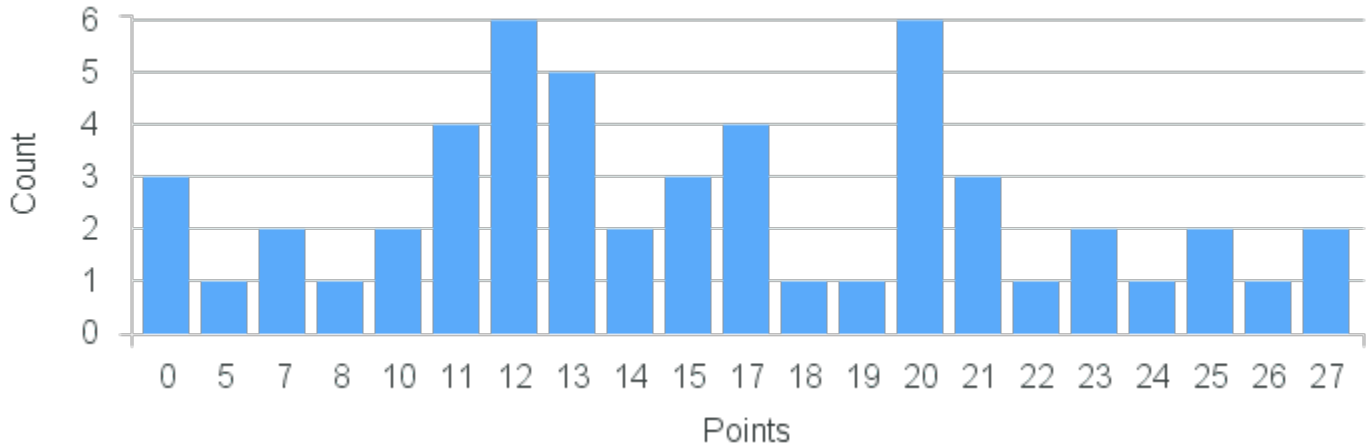

Course Point Distribution for Fall 2021

CRN: 12329
Calculus 1

Course ID: MA126 1111 Cross List:

Limit: 25
Demand: 53
Waitlisted: 28
Min Points: 15

Department: Mathematics &
Computer Science

Term	Block(s)	CRN	Course ID	See Also	Course Limit	Course Demand	Count	Points
Fall 2021	1	12329	MA126 1111		25	53	2	27
Fall 2021	1	12329	MA126 1111		25	53	1	26
Fall 2021	1	12329	MA126 1111		25	53	2	25
Fall 2021	1	12329	MA126 1111		25	53	1	24
Fall 2021	1	12329	MA126 1111		25	53	2	23
Fall 2021	1	12329	MA126 1111		25	53	1	22
Fall 2021	1	12329	MA126 1111		25	53	3	21
Fall 2021	1	12329	MA126 1111		25	53	6	20
Fall 2021	1	12329	MA126 1111		25	53	1	19
Fall 2021	1	12329	MA126 1111		25	53	1	18
Fall 2021	1	12329	MA126 1111		25	53	4	17
Fall 2021	1	12329	MA126 1111		25	53	3	15
Fall 2021	1	12329	MA126 1111		25	53	2	14
Fall 2021	1	12329	MA126 1111		25	53	5	13