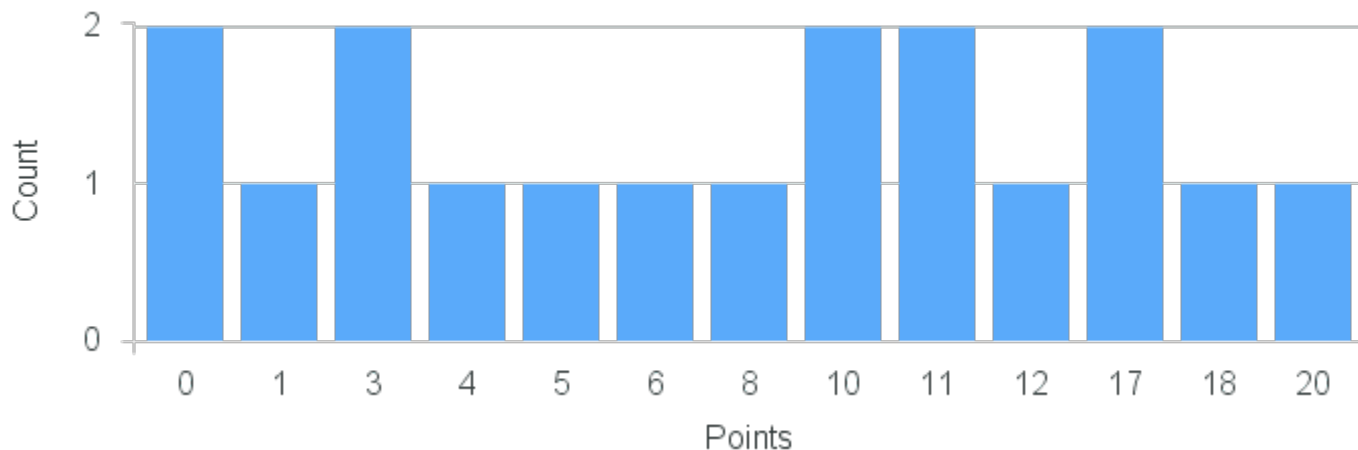

Course Point Distribution for Fall 2021

CRN: 12414
Physics for the Life Sciences II

Course ID: PC142 4411 Cross List:

Limit: 32
Demand: 18
Waitlisted: 0

Department: Physics

Term	Block(s)	CRN	Course ID	See Also	Course Limit	Course Demand	Count	Points
Fall 2021	4	12414	PC142 4411		32	18	1	20
Fall 2021	4	12414	PC142 4411		32	18	1	18
Fall 2021	4	12414	PC142 4411		32	18	2	17
Fall 2021	4	12414	PC142 4411		32	18	1	12
Fall 2021	4	12414	PC142 4411		32	18	2	11
Fall 2021	4	12414	PC142 4411		32	18	2	10
Fall 2021	4	12414	PC142 4411		32	18	1	8
Fall 2021	4	12414	PC142 4411		32	18	1	6
Fall 2021	4	12414	PC142 4411		32	18	1	5
Fall 2021	4	12414	PC142 4411		32	18	1	4
Fall 2021	4	12414	PC142 4411		32	18	2	3
Fall 2021	4	12414	PC142 4411		32	18	1	1
Fall 2021	4	12414	PC142 4411		32	18	2	0