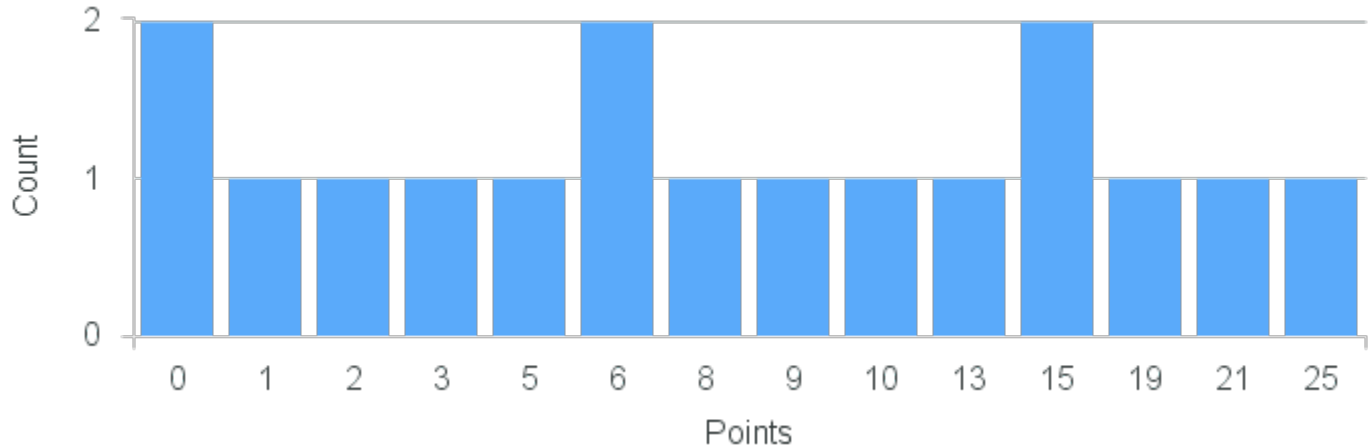

Course Point Distribution for Fall 2021

CRN: 11660
Introduction to Film Studies

Course ID: FM101 2211 Cross List:

Limit: 25
Demand: 17
Waitlisted: 0

Department: Film and New Media
Studies

Term	Block(s)	CRN	Course ID	See Also	Course Limit	Course Demand	Count	Points
Fall 2021	2	11660	FM101 2211		25	17	1	25
Fall 2021	2	11660	FM101 2211		25	17	1	21
Fall 2021	2	11660	FM101 2211		25	17	1	19
Fall 2021	2	11660	FM101 2211		25	17	2	15
Fall 2021	2	11660	FM101 2211		25	17	1	13
Fall 2021	2	11660	FM101 2211		25	17	1	10
Fall 2021	2	11660	FM101 2211		25	17	1	9
Fall 2021	2	11660	FM101 2211		25	17	1	8
Fall 2021	2	11660	FM101 2211		25	17	2	6
Fall 2021	2	11660	FM101 2211		25	17	1	5
Fall 2021	2	11660	FM101 2211		25	17	1	3
Fall 2021	2	11660	FM101 2211		25	17	1	2
Fall 2021	2	11660	FM101 2211		25	17	1	1
Fall 2021	2	11660	FM101 2211		25	17	2	0