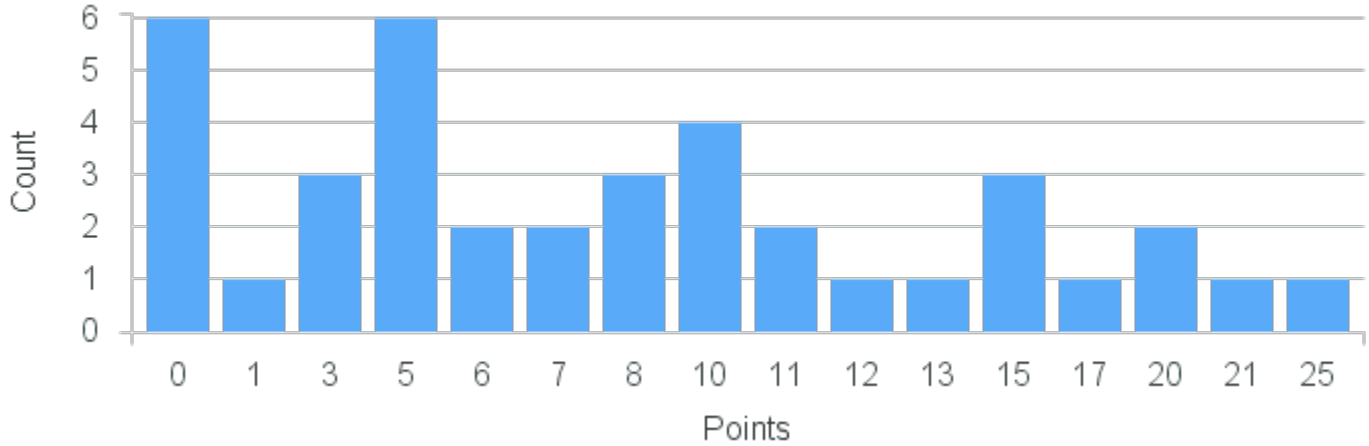

Course Point Distribution for Fall 2021

CRN: 11768
Women & Madness

Course ID: PY160 1111 Cross List:

Limit: 25
Demand: 39
Waitlisted: 14
Min Points: 5

Department: Psychology

Term	Block(s)	CRN	Course ID	See Also	Course Limit	Course Demand	Count	Points
Fall 2021	1	11768	PY160 1111		25	39	1	25
Fall 2021	1	11768	PY160 1111		25	39	1	21
Fall 2021	1	11768	PY160 1111		25	39	2	20
Fall 2021	1	11768	PY160 1111		25	39	1	17
Fall 2021	1	11768	PY160 1111		25	39	3	15
Fall 2021	1	11768	PY160 1111		25	39	1	13
Fall 2021	1	11768	PY160 1111		25	39	1	12
Fall 2021	1	11768	PY160 1111		25	39	2	11
Fall 2021	1	11768	PY160 1111		25	39	4	10
Fall 2021	1	11768	PY160 1111		25	39	3	8
Fall 2021	1	11768	PY160 1111		25	39	2	7
Fall 2021	1	11768	PY160 1111		25	39	2	6
Fall 2021	1	11768	PY160 1111		25	39	6	5
Fall 2021	1	11768	PY160 1111		25	39	3	3