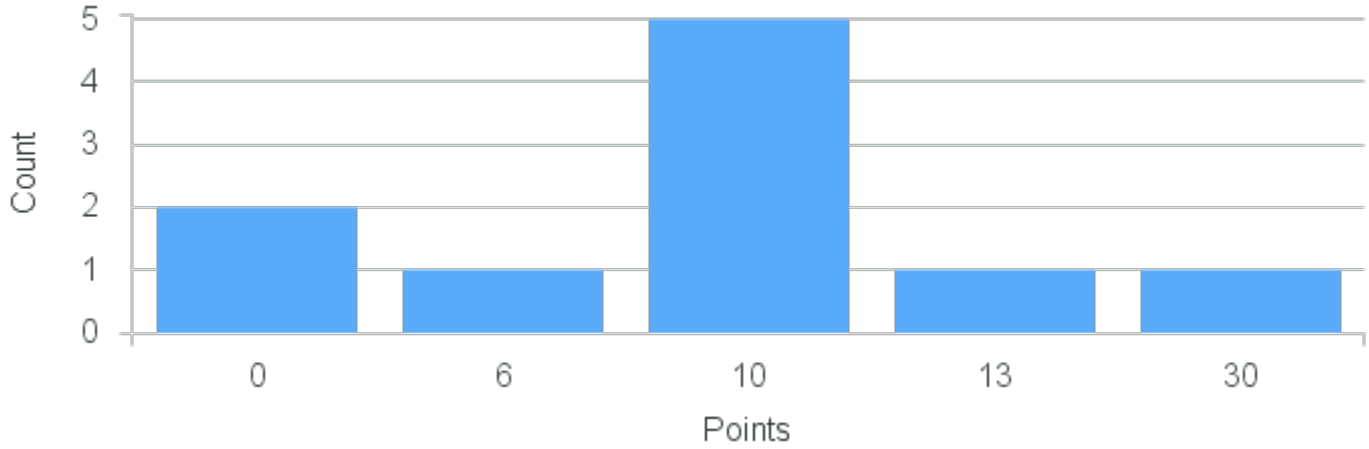

Course Point Distribution for Fall 2021

CRN: 11918
Comparative Politics of Latin America

Course ID: PS335 2211 **Cross List:**

Limit: 25
Demand: 10
Waitlisted: 0

Department: Political Science

Term	Block(s)	CRN	Course ID	See Also	Course Limit	Course Demand	Count	Points
Fall 2021	2	11918	PS335 2211		25	10	1	30
Fall 2021	2	11918	PS335 2211		25	10	1	13
Fall 2021	2	11918	PS335 2211		25	10	5	10
Fall 2021	2	11918	PS335 2211		25	10	1	6
Fall 2021	2	11918	PS335 2211		25	10	2	0