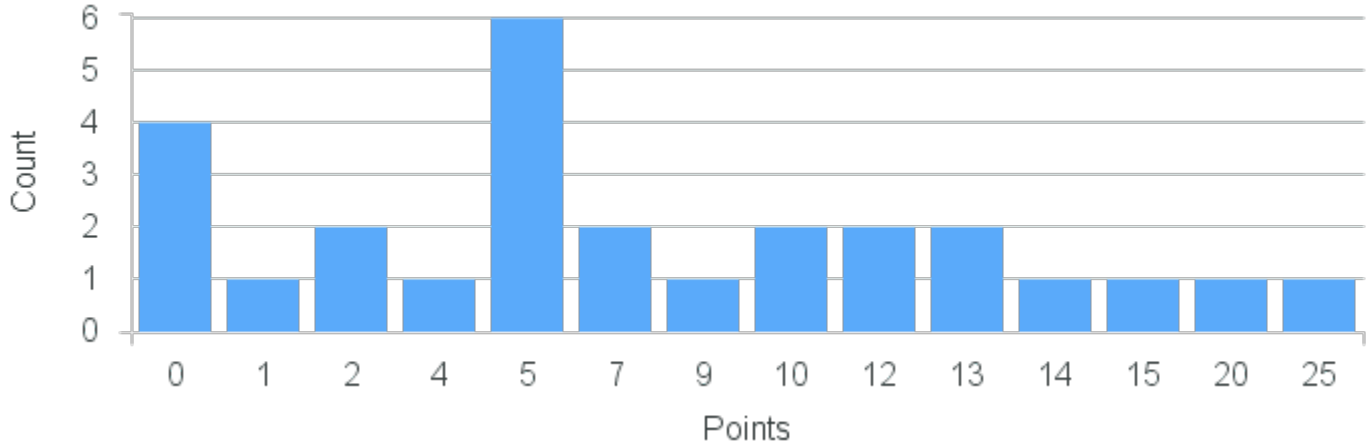

Course Point Distribution for Fall 2021

CRN: 11961

Course ID: EC371 4411 Cross List:

Limit: 25

Money, Banking, and Financial Markets

Demand: 27

Waitlisted: 2

Department: Economics & Business

Min Points: 0

Term	Block(s)	CRN	Course ID	See Also	Course Limit	Course Demand	Count	Points
Fall 2021	4	11961	EC371 4411		25	27	1	25
Fall 2021	4	11961	EC371 4411		25	27	1	20
Fall 2021	4	11961	EC371 4411		25	27	1	15
Fall 2021	4	11961	EC371 4411		25	27	1	14
Fall 2021	4	11961	EC371 4411		25	27	2	13
Fall 2021	4	11961	EC371 4411		25	27	2	12
Fall 2021	4	11961	EC371 4411		25	27	2	10
Fall 2021	4	11961	EC371 4411		25	27	1	9
Fall 2021	4	11961	EC371 4411		25	27	2	7
Fall 2021	4	11961	EC371 4411		25	27	6	5
Fall 2021	4	11961	EC371 4411		25	27	1	4
Fall 2021	4	11961	EC371 4411		25	27	2	2
Fall 2021	4	11961	EC371 4411		25	27	1	1
Fall 2021	4	11961	EC371 4411		25	27	4	0