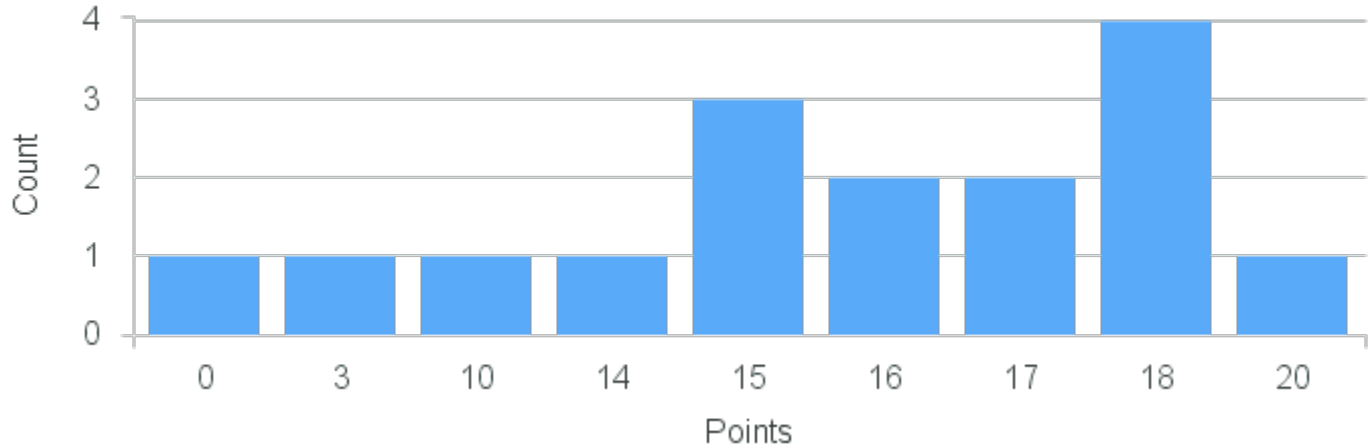

Course Point Distribution for Fall 2021

CRN: 11706
Ecology and the Environment

Course ID: EV209 1111 Cross List:

Limit: 16
Demand: 16
Waitlisted: 0

Department: Environmental Science

Term	Block(s)	CRN	Course ID	See Also	Course Limit	Course Demand	Count	Points
Fall 2021	1	11706	EV209 1111		16	16	1	20
Fall 2021	1	11706	EV209 1111		16	16	4	18
Fall 2021	1	11706	EV209 1111		16	16	2	17
Fall 2021	1	11706	EV209 1111		16	16	2	16
Fall 2021	1	11706	EV209 1111		16	16	3	15
Fall 2021	1	11706	EV209 1111		16	16	1	14
Fall 2021	1	11706	EV209 1111		16	16	1	10
Fall 2021	1	11706	EV209 1111		16	16	1	3
Fall 2021	1	11706	EV209 1111		16	16	1	0