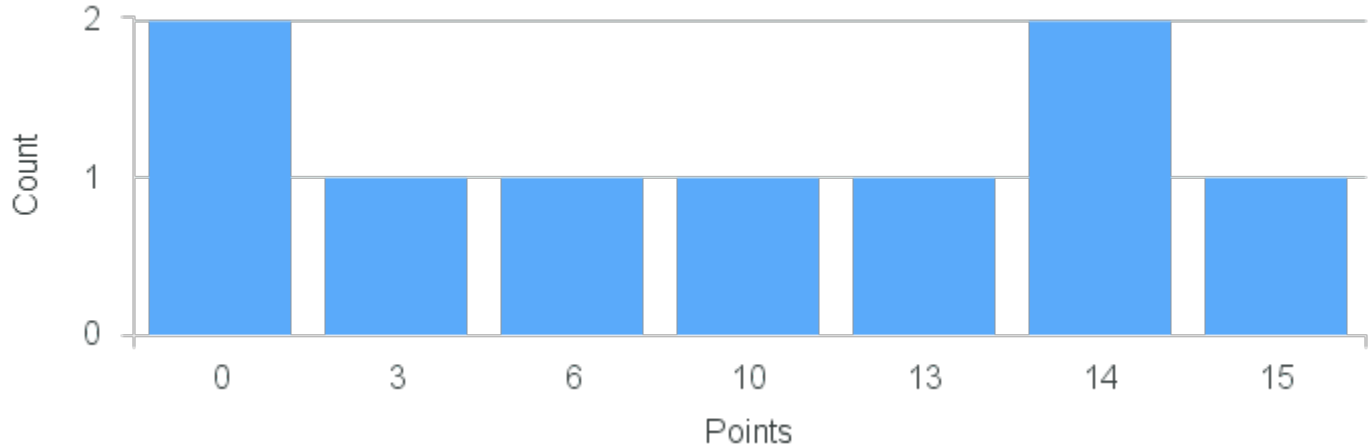

Course Point Distribution for Fall 2021

CRN: 12392

Course ID: ED101 3321 **Cross List:**

Limit: 15

Introduction to K-12 Classroom Culture

Demand: 9

Waitlisted: 0

Department: Education