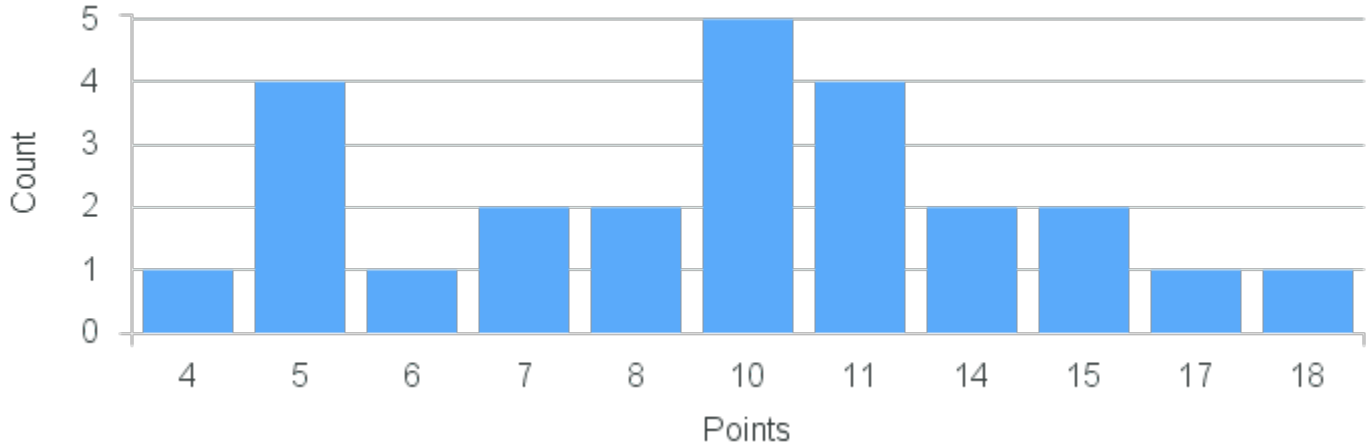

Course Point Distribution for Fall 2021

CRN: 11969

Course ID: BU329 4411 Cross List:

Limit: 25

Business Organization and Management

Demand: 25

Waitlisted: 0

Department: Economics & Business

Term	Block(s)	CRN	Course ID	See Also	Course Limit	Course Demand	Count	Points
Fall 2021	4	11969	BU329 4411		25	25	1	18
Fall 2021	4	11969	BU329 4411		25	25	1	17
Fall 2021	4	11969	BU329 4411		25	25	2	15
Fall 2021	4	11969	BU329 4411		25	25	2	14
Fall 2021	4	11969	BU329 4411		25	25	4	11
Fall 2021	4	11969	BU329 4411		25	25	5	10
Fall 2021	4	11969	BU329 4411		25	25	2	8
Fall 2021	4	11969	BU329 4411		25	25	2	7
Fall 2021	4	11969	BU329 4411		25	25	1	6
Fall 2021	4	11969	BU329 4411		25	25	4	5
Fall 2021	4	11969	BU329 4411		25	25	1	4