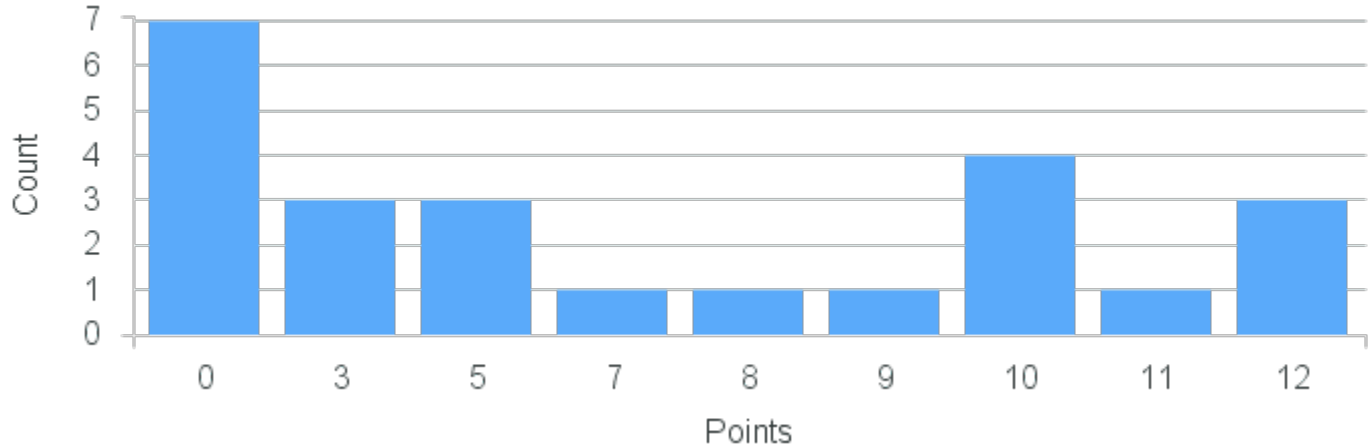

Course Point Distribution for Fall 2021

CRN: 11783
20th Century China

Course ID: HY225 2211 Cross List: PA229 2211

Limit: 25
Demand: 24
Waitlisted: 0

Department: History

Term	Block(s)	CRN	Course ID	See Also	Course Limit	Course Demand	Count	Points
Fall 2021	2	11783	HY225 2211	PA229 2211	25	24	3	12
Fall 2021	2	11783	HY225 2211	PA229 2211	25	24	1	11
Fall 2021	2	11783	HY225 2211	PA229 2211	25	24	4	10
Fall 2021	2	11783	HY225 2211	PA229 2211	25	24	1	9
Fall 2021	2	11783	HY225 2211	PA229 2211	25	24	1	8
Fall 2021	2	11783	HY225 2211	PA229 2211	25	24	1	7
Fall 2021	2	11783	HY225 2211	PA229 2211	25	24	3	5
Fall 2021	2	11783	HY225 2211	PA229 2211	25	24	3	3
Fall 2021	2	11783	HY225 2211	PA229 2211	25	24	7	0