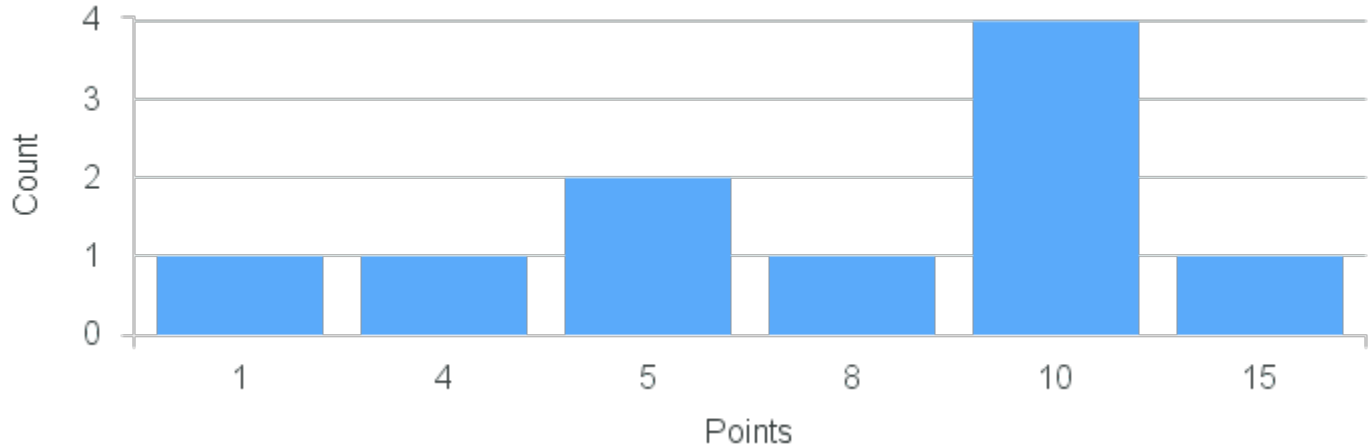

Course Point Distribution for Fall 2021

CRN: 12105

Course ID: PH122 3311 **Cross List:**

Limit: 12

Philosophical Argument and Writing (with Emp on Writing)

Demand: 10

Waitlisted: 0

Department: Philosophy

Term	Block(s)	CRN	Course ID	See Also	Course Limit	Course Demand	Count	Points
Fall 2021	3	12105	PH122 3311		12	10	1	15
Fall 2021	3	12105	PH122 3311		12	10	4	10
Fall 2021	3	12105	PH122 3311		12	10	1	8
Fall 2021	3	12105	PH122 3311		12	10	2	5
Fall 2021	3	12105	PH122 3311		12	10	1	4
Fall 2021	3	12105	PH122 3311		12	10	1	1