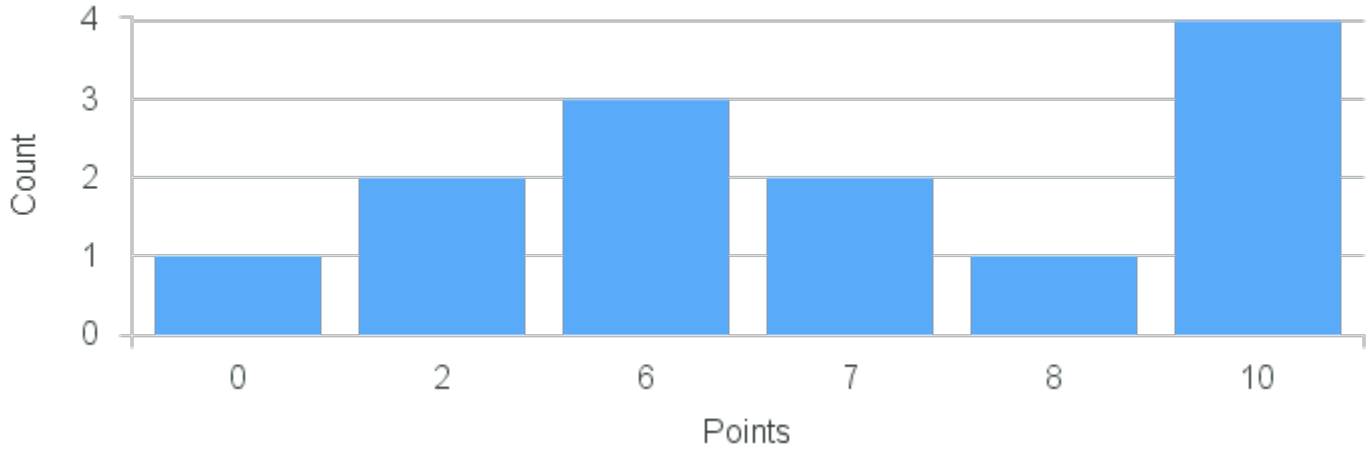

CRN: 12142
Philosophy and Politics of Identity

Course ID: PH243 3311 Cross List:

Limit: 25
Demand: 13
Waitlisted: 0

Department: Philosophy

Term	Block(s)	CRN	Course ID	See Also	Course Limit	Course Demand	Count	Points
Fall 2021	3	12142	PH243 3311		25	13	4	10
Fall 2021	3	12142	PH243 3311		25	13	1	8
Fall 2021	3	12142	PH243 3311		25	13	2	7
Fall 2021	3	12142	PH243 3311		25	13	3	6
Fall 2021	3	12142	PH243 3311		25	13	2	2
Fall 2021	3	12142	PH243 3311		25	13	1	0