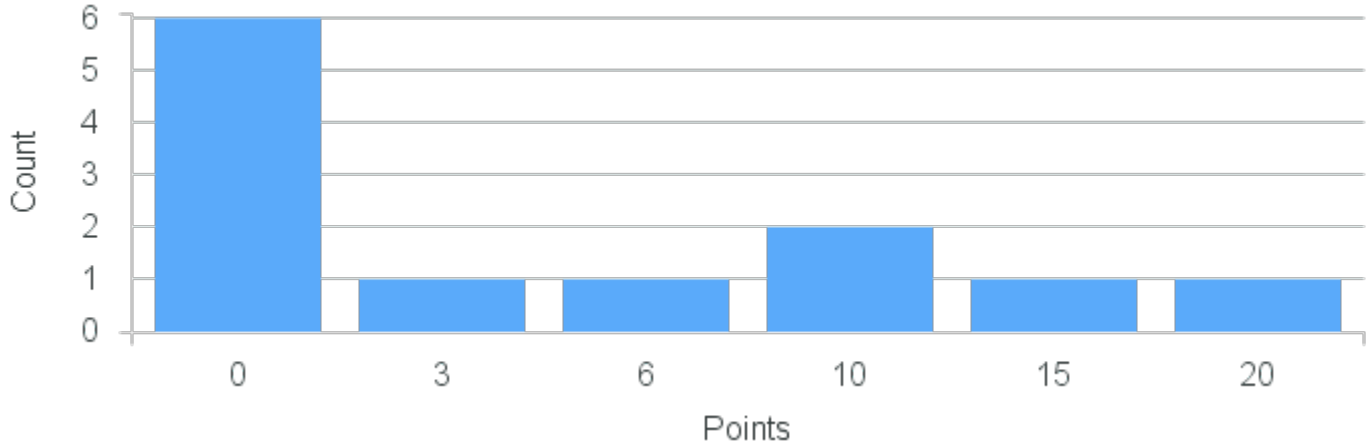

Course Point Distribution for Fall 2021

CRN: 12307
E.M.T. Basic

Course ID: GS113 1413 Cross List:

Limit: 24
Demand: 12
Waitlisted: 0

Department: Non-Departmental
Studies

Term	Block(s)	CRN	Course ID	See Also	Course Limit	Course Demand	Count	Points
Fall 2021	1-4	12307	GS113 1413		24	12	1	20
Fall 2021	1-4	12307	GS113 1413		24	12	1	15
Fall 2021	1-4	12307	GS113 1413		24	12	2	10
Fall 2021	1-4	12307	GS113 1413		24	12	1	6
Fall 2021	1-4	12307	GS113 1413		24	12	1	3
Fall 2021	1-4	12307	GS113 1413		24	12	6	0