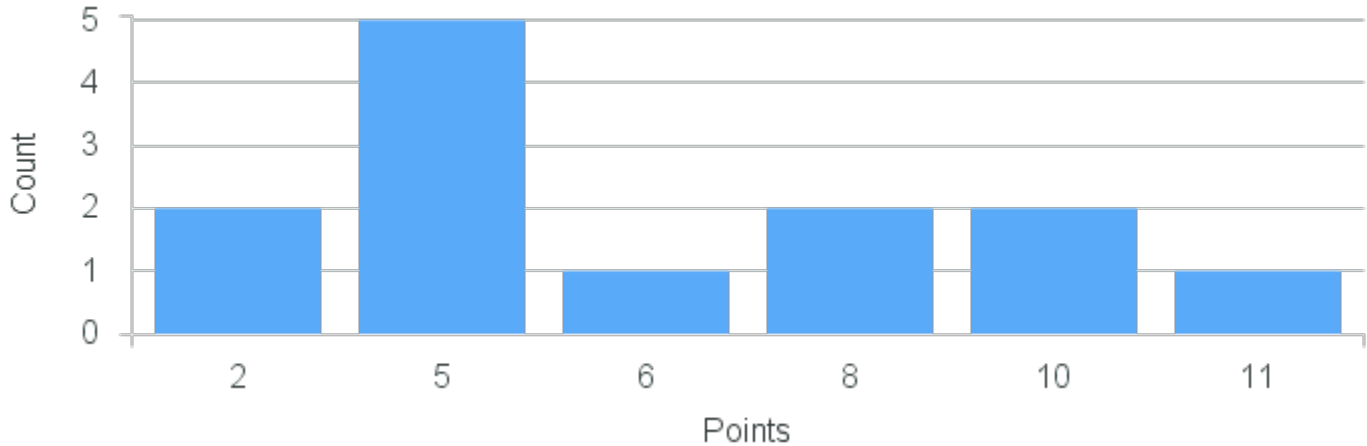

Course Point Distribution for Fall 2021

CRN: 11742

Course ID: FM200 3311 **Cross List:**

Limit: 25

Topics in Film Genre and History: New Media Publics and Social Movements

Demand: 13

Waitlisted: 0

Department: Film and New Media Studies

Term	Block(s)	CRN	Course ID	See Also	Course Limit	Course Demand	Count	Points
Fall 2021	3	11742	FM200 3311		25	13	1	11
Fall 2021	3	11742	FM200 3311		25	13	2	10
Fall 2021	3	11742	FM200 3311		25	13	2	8
Fall 2021	3	11742	FM200 3311		25	13	1	6
Fall 2021	3	11742	FM200 3311		25	13	5	5
Fall 2021	3	11742	FM200 3311		25	13	2	2