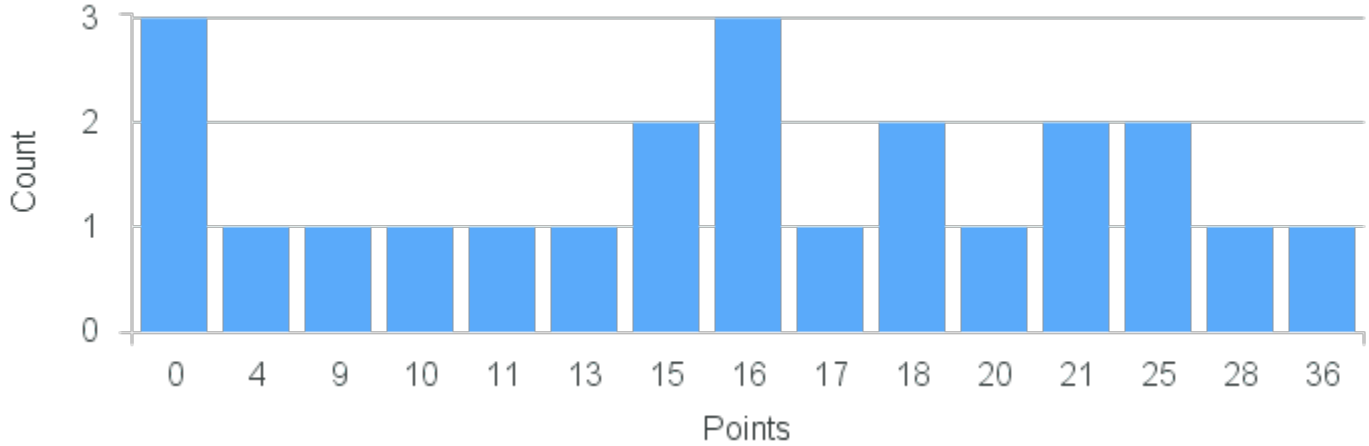

Course Point Distribution for Fall 2021

CRN: 12379

Painting

Course ID: AS205 4411 Cross List:

Limit: 15

Demand: 23

Waitlisted: 8

Department: Art

Min Points: 15

Term	Block(s)	CRN	Course ID	See Also	Course Limit	Course Demand	Count	Points
Fall 2021	4	12379	AS205 4411		15	23	1	36
Fall 2021	4	12379	AS205 4411		15	23	1	28
Fall 2021	4	12379	AS205 4411		15	23	2	25
Fall 2021	4	12379	AS205 4411		15	23	2	21
Fall 2021	4	12379	AS205 4411		15	23	1	20
Fall 2021	4	12379	AS205 4411		15	23	2	18
Fall 2021	4	12379	AS205 4411		15	23	1	17
Fall 2021	4	12379	AS205 4411		15	23	3	16
Fall 2021	4	12379	AS205 4411		15	23	2	15
Fall 2021	4	12379	AS205 4411		15	23	1	13
Fall 2021	4	12379	AS205 4411		15	23	1	11
Fall 2021	4	12379	AS205 4411		15	23	1	10
Fall 2021	4	12379	AS205 4411		15	23	1	9
Fall 2021	4	12379	AS205 4411		15	23	1	4