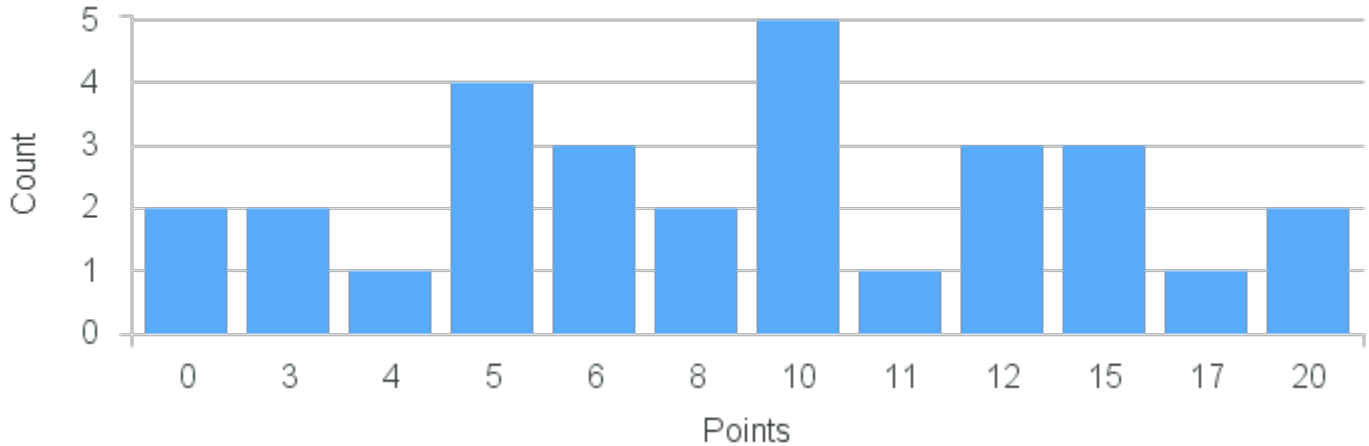

Course Point Distribution for Fall 2021

CRN: 11865

Course ID: FG110 4411 Cross List:

Limit: 25

Introduction to Feminist and Gender Studies

Demand: 29

Waitlisted: 4

Department: Feminist & Gender Studies

Min Points: 4

Term	Block(s)	CRN	Course ID	See Also	Course Limit	Course Demand	Count	Points
Fall 2021	4	11865	FG110 4411		25	29	2	20
Fall 2021	4	11865	FG110 4411		25	29	1	17
Fall 2021	4	11865	FG110 4411		25	29	3	15
Fall 2021	4	11865	FG110 4411		25	29	3	12
Fall 2021	4	11865	FG110 4411		25	29	1	11
Fall 2021	4	11865	FG110 4411		25	29	5	10
Fall 2021	4	11865	FG110 4411		25	29	2	8
Fall 2021	4	11865	FG110 4411		25	29	3	6
Fall 2021	4	11865	FG110 4411		25	29	4	5
Fall 2021	4	11865	FG110 4411		25	29	1	4
Fall 2021	4	11865	FG110 4411		25	29	2	3
Fall 2021	4	11865	FG110 4411		25	29	2	0