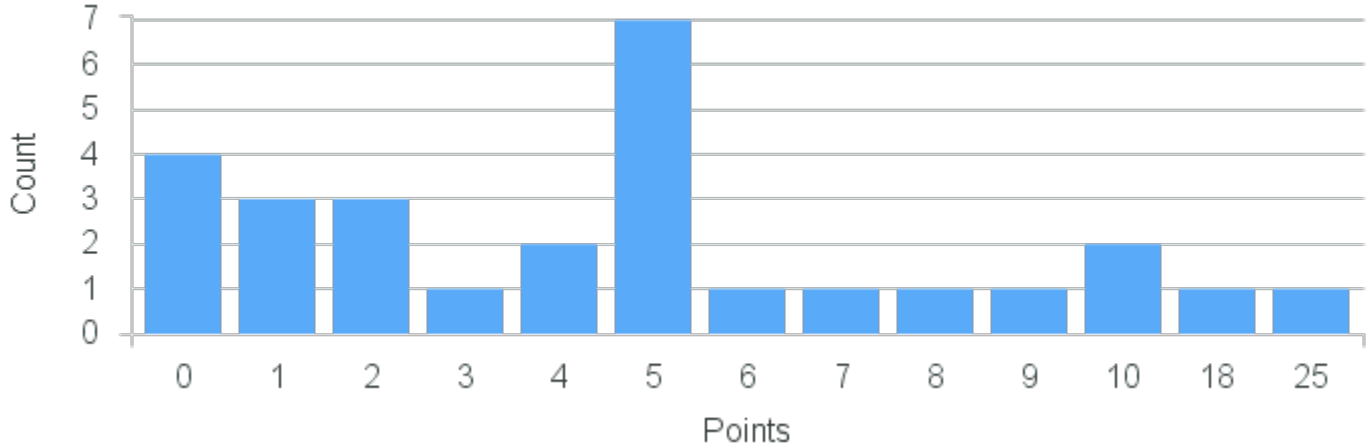

Course Point Distribution for Fall 2021

CRN: 11931

Course ID: HY111 3311 Cross List:

Limit: 25

Berlin, Capital of the Twentieth Century

Demand: 28

Waitlisted: 3

Department: History

Min Points: 0

Term	Block(s)	CRN	Course ID	See Also	Course Limit	Course Demand	Count	Points
Fall 2021	3	11931	HY111 3311		25	28	1	25
Fall 2021	3	11931	HY111 3311		25	28	1	18
Fall 2021	3	11931	HY111 3311		25	28	2	10
Fall 2021	3	11931	HY111 3311		25	28	1	9
Fall 2021	3	11931	HY111 3311		25	28	1	8
Fall 2021	3	11931	HY111 3311		25	28	1	7
Fall 2021	3	11931	HY111 3311		25	28	1	6
Fall 2021	3	11931	HY111 3311		25	28	7	5
Fall 2021	3	11931	HY111 3311		25	28	2	4
Fall 2021	3	11931	HY111 3311		25	28	1	3
Fall 2021	3	11931	HY111 3311		25	28	3	2
Fall 2021	3	11931	HY111 3311		25	28	3	1
Fall 2021	3	11931	HY111 3311		25	28	4	0