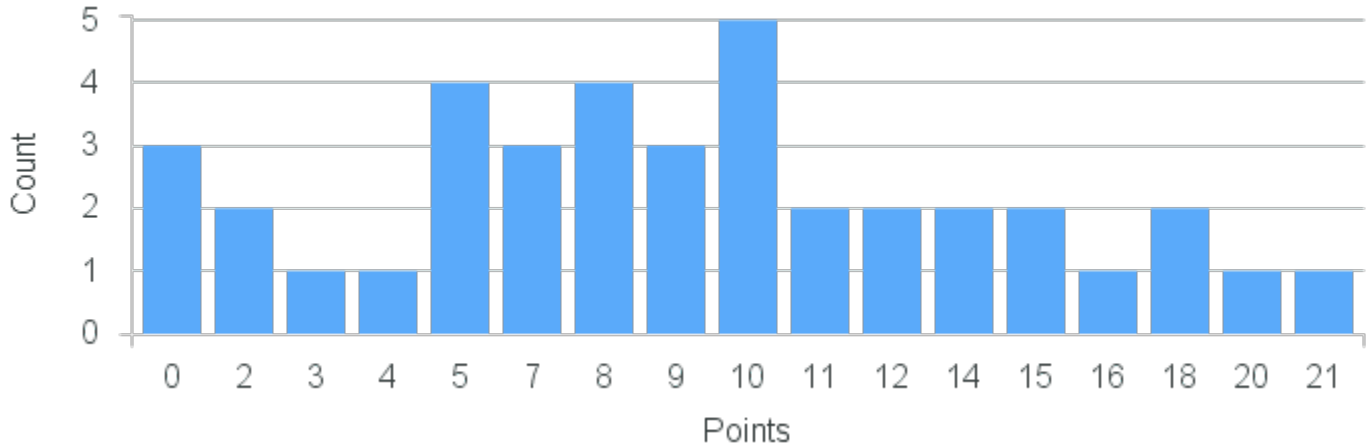

Course Point Distribution for Fall 2021

CRN: 11902
Comparative Law

Course ID: PS332 4411 Cross List:

Limit: 25
Demand: 39
Waitlisted: 14
Min Points: 8

Department: Political Science

Term	Block(s)	CRN	Course ID	See Also	Course Limit	Course Demand	Count	Points
Fall 2021	4	11902	PS332 4411		25	39	1	21
Fall 2021	4	11902	PS332 4411		25	39	1	20
Fall 2021	4	11902	PS332 4411		25	39	2	18
Fall 2021	4	11902	PS332 4411		25	39	1	16
Fall 2021	4	11902	PS332 4411		25	39	2	15
Fall 2021	4	11902	PS332 4411		25	39	2	14
Fall 2021	4	11902	PS332 4411		25	39	2	12
Fall 2021	4	11902	PS332 4411		25	39	2	11
Fall 2021	4	11902	PS332 4411		25	39	5	10
Fall 2021	4	11902	PS332 4411		25	39	3	9
Fall 2021	4	11902	PS332 4411		25	39	4	8
Fall 2021	4	11902	PS332 4411		25	39	3	7
Fall 2021	4	11902	PS332 4411		25	39	4	5
Fall 2021	4	11902	PS332 4411		25	39	1	4