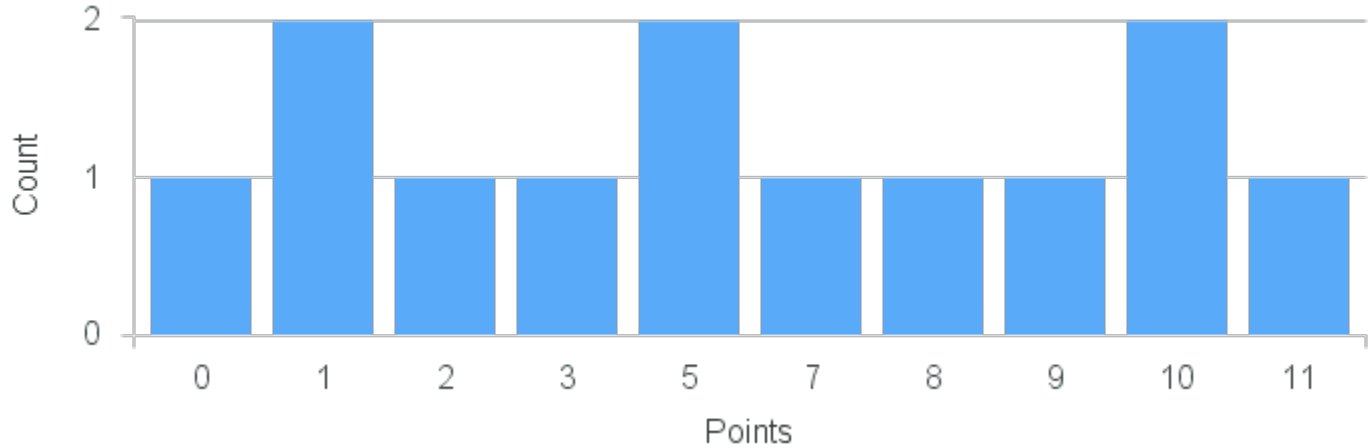

Course Point Distribution for Fall 2021

CRN: 12209
Social Theory

Course ID: SO228 4411 Cross List:

Limit: 25
Demand: 13
Waitlisted: 0

Department: Sociology

Term	Block(s)	CRN	Course ID	See Also	Course Limit	Course Demand	Count	Points
Fall 2021	4	12209	SO228 4411		25	13	1	11
Fall 2021	4	12209	SO228 4411		25	13	2	10
Fall 2021	4	12209	SO228 4411		25	13	1	9
Fall 2021	4	12209	SO228 4411		25	13	1	8
Fall 2021	4	12209	SO228 4411		25	13	1	7
Fall 2021	4	12209	SO228 4411		25	13	2	5
Fall 2021	4	12209	SO228 4411		25	13	1	3
Fall 2021	4	12209	SO228 4411		25	13	1	2
Fall 2021	4	12209	SO228 4411		25	13	2	1
Fall 2021	4	12209	SO228 4411		25	13	1	0