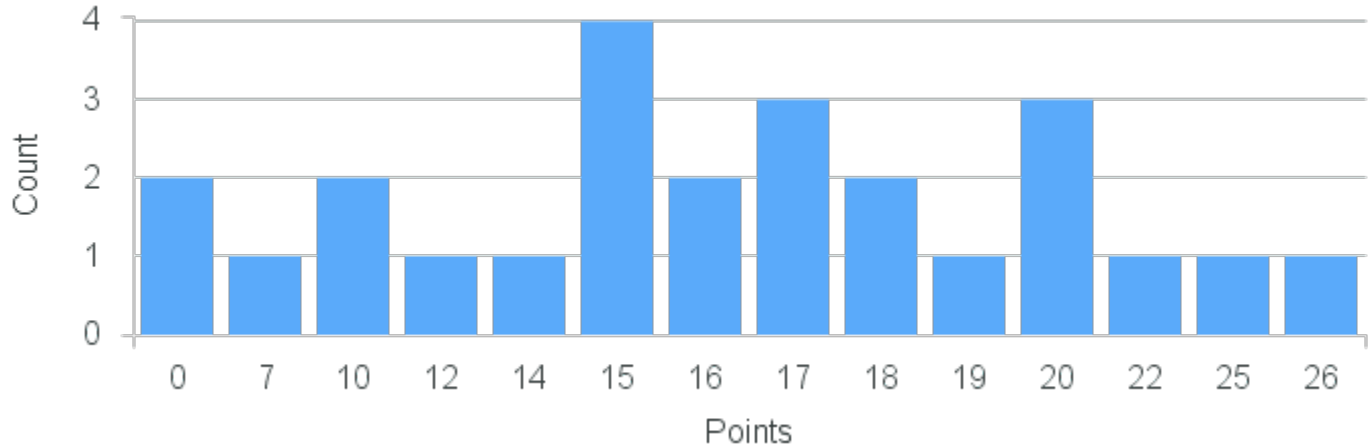

Course Point Distribution for Fall 2021

CRN: 11962
Microeconomic Theory

Course ID: EC301 1111 Cross List:

Limit: 25
Demand: 25
Waitlisted: 0

Department: Economics & Business

Term	Block(s)	CRN	Course ID	See Also	Course Limit	Course Demand	Count	Points
Fall 2021	1	11962	EC301 1111		25	25	1	26
Fall 2021	1	11962	EC301 1111		25	25	1	25
Fall 2021	1	11962	EC301 1111		25	25	1	22
Fall 2021	1	11962	EC301 1111		25	25	3	20
Fall 2021	1	11962	EC301 1111		25	25	1	19
Fall 2021	1	11962	EC301 1111		25	25	2	18
Fall 2021	1	11962	EC301 1111		25	25	3	17
Fall 2021	1	11962	EC301 1111		25	25	2	16
Fall 2021	1	11962	EC301 1111		25	25	4	15
Fall 2021	1	11962	EC301 1111		25	25	1	14
Fall 2021	1	11962	EC301 1111		25	25	1	12
Fall 2021	1	11962	EC301 1111		25	25	2	10
Fall 2021	1	11962	EC301 1111		25	25	1	7
Fall 2021	1	11962	EC301 1111		25	25	2	0