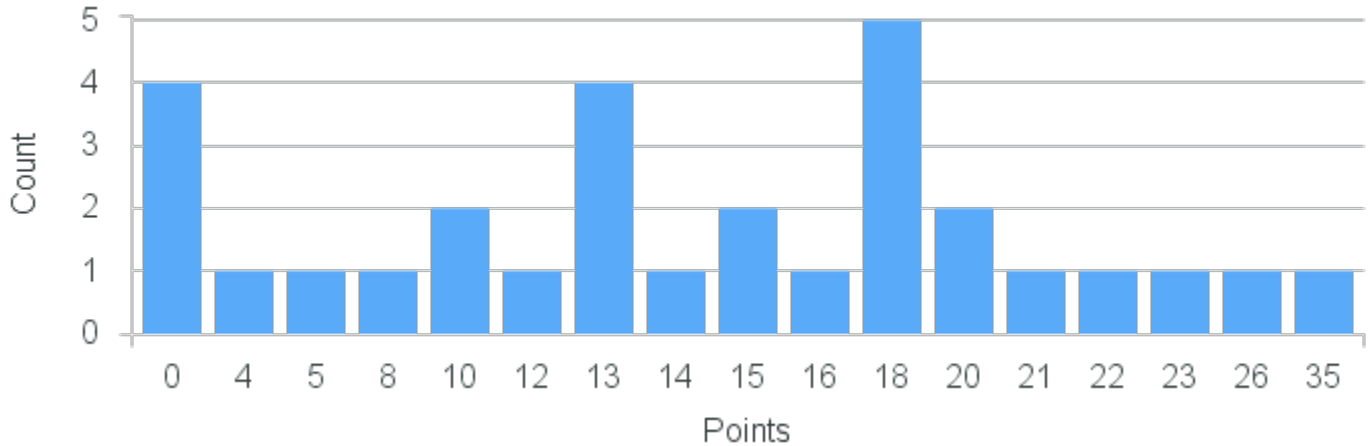

Course Point Distribution for Fall 2021

CRN: 12360
Computational Thinking

Course ID: CP115 1111 Cross List:

Limit: 32
Demand: 30
Waitlisted: 0

Department: Mathematics &
Computer Science

Term	Block(s)	CRN	Course ID	See Also	Course Limit	Course Demand	Count	Points
Fall 2021	1	12360	CP115 1111		32	30	1	35
Fall 2021	1	12360	CP115 1111		32	30	1	26
Fall 2021	1	12360	CP115 1111		32	30	1	23
Fall 2021	1	12360	CP115 1111		32	30	1	22
Fall 2021	1	12360	CP115 1111		32	30	1	21
Fall 2021	1	12360	CP115 1111		32	30	2	20
Fall 2021	1	12360	CP115 1111		32	30	5	18
Fall 2021	1	12360	CP115 1111		32	30	1	16
Fall 2021	1	12360	CP115 1111		32	30	2	15
Fall 2021	1	12360	CP115 1111		32	30	1	14
Fall 2021	1	12360	CP115 1111		32	30	4	13
Fall 2021	1	12360	CP115 1111		32	30	1	12
Fall 2021	1	12360	CP115 1111		32	30	2	10
Fall 2021	1	12360	CP115 1111		32	30	1	8