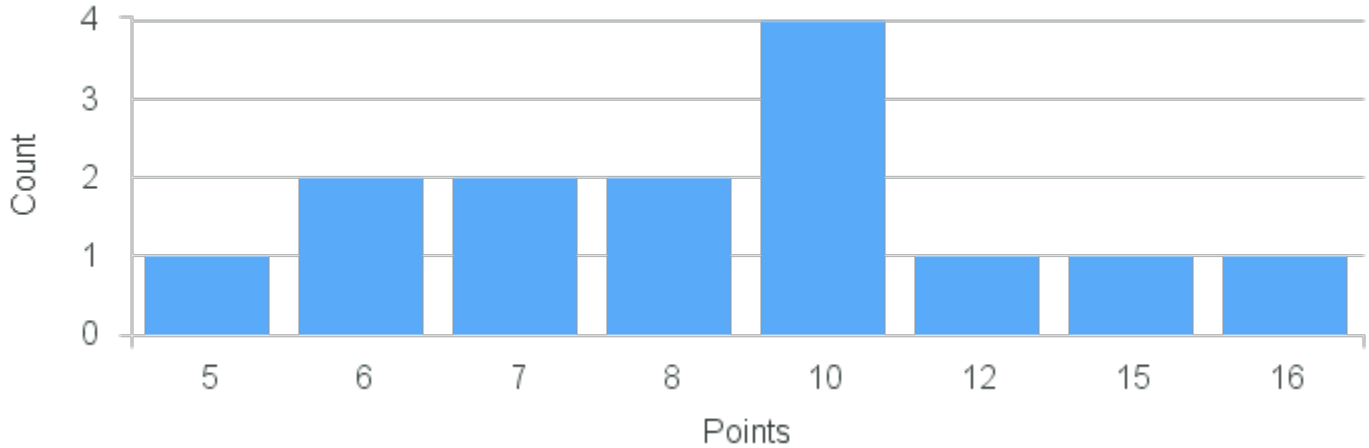

Course Point Distribution for Fall 2021

CRN: 12252

Course ID: EN330 3311 Cross List: EV361 3311

Limit: 25

Advanced Topics in Literature and Environment: Race and Nature in 19th c. America

Demand: 14

Waitlisted: 0

Department: English

Term	Block(s)	CRN	Course ID	See Also	Course Limit	Course Demand	Count	Points
Fall 2021	3	12252	EN330 3311	EV361 3311	25	14	1	16
Fall 2021	3	12252	EN330 3311	EV361 3311	25	14	1	15
Fall 2021	3	12252	EN330 3311	EV361 3311	25	14	1	12
Fall 2021	3	12252	EN330 3311	EV361 3311	25	14	4	10
Fall 2021	3	12252	EN330 3311	EV361 3311	25	14	2	8
Fall 2021	3	12252	EN330 3311	EV361 3311	25	14	2	7
Fall 2021	3	12252	EN330 3311	EV361 3311	25	14	2	6
Fall 2021	3	12252	EN330 3311	EV361 3311	25	14	1	5