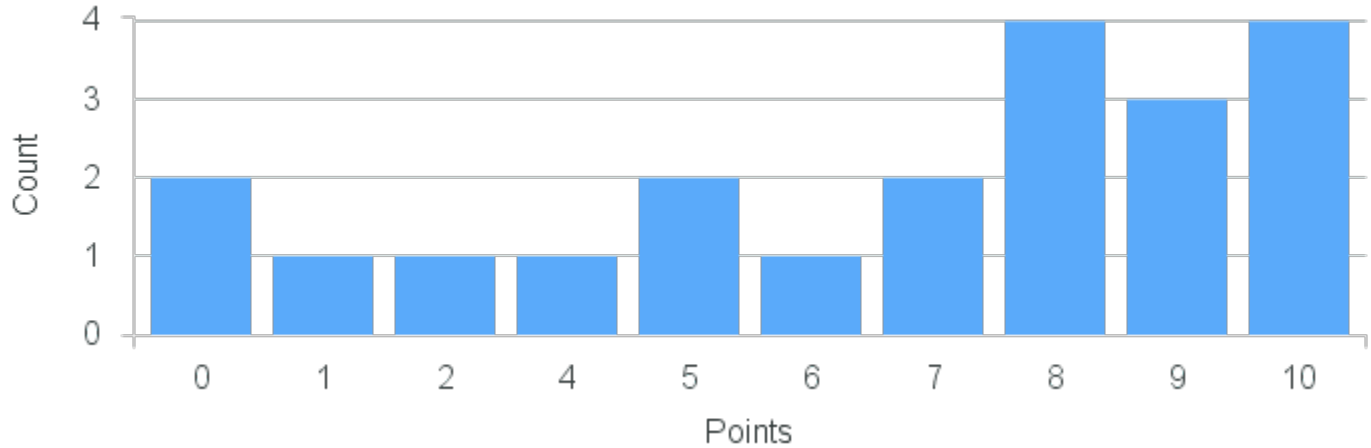

Course Point Distribution for Fall 2021

CRN: 11882

Course ID: ED110 4411 Cross List:

Limit: 25

Linking Literacy, Language and Linguistics

Demand: 21

Waitlisted: 0

Department: Education