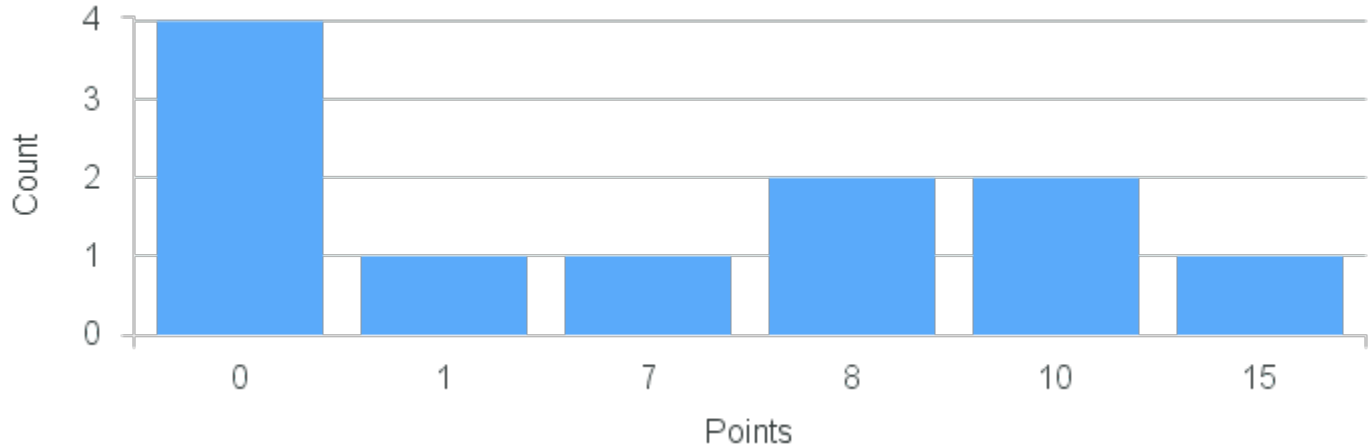

Course ID: SP370 4411 **Cross List:**

Limit: 25

Genre Studies: Testimonio and the politics of subaltern representation in the Américas

Demand: 11

Waitlisted: 0

Department: Romance Languages

Term	Block(s)	CRN	Course ID	See Also	Course Limit	Course Demand	Count	Points
Fall 2021	4	12281	SP370 4411		25	11	1	15
Fall 2021	4	12281	SP370 4411		25	11	2	10
Fall 2021	4	12281	SP370 4411		25	11	2	8
Fall 2021	4	12281	SP370 4411		25	11	1	7
Fall 2021	4	12281	SP370 4411		25	11	1	1
Fall 2021	4	12281	SP370 4411		25	11	4	0