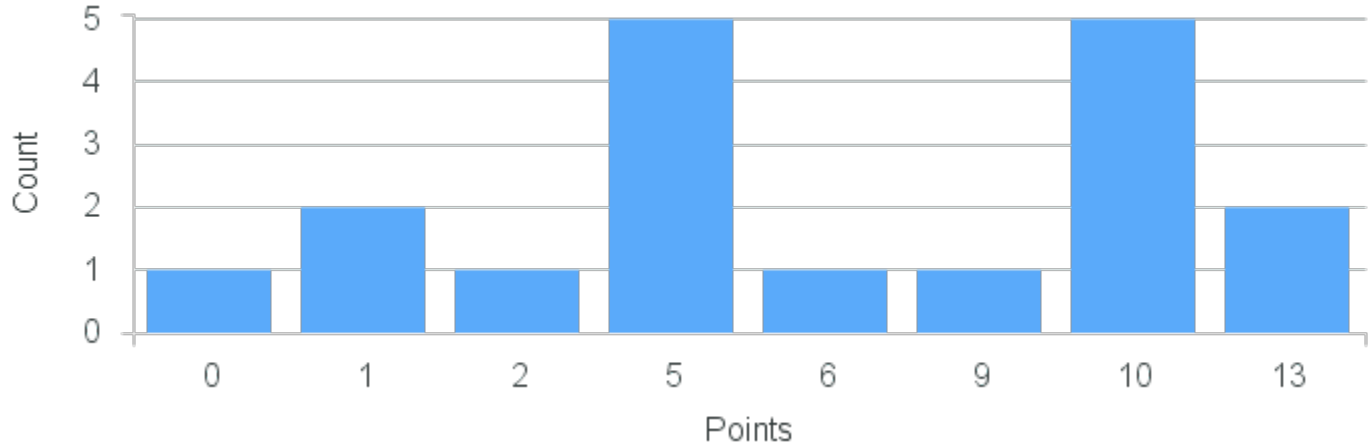

Course Point Distribution for Fall 2021

CRN: 12129

Course ID: PH303 1111 Cross List: EV361 1111

Limit: 25

Advanced Topics in Philosophy: Techno-Natures

Demand: 18

Waitlisted: 0

Department: Philosophy