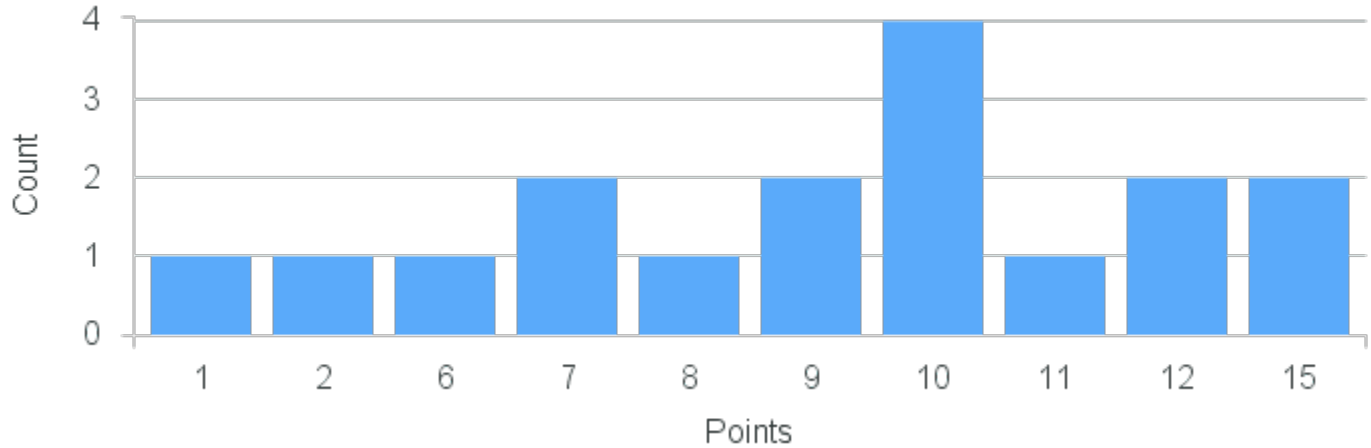

Course Point Distribution for Fall 2021

CRN: 11908
Waging Nonviolent Conflict

Course ID: PS230 3311 Cross List:

Limit: 32
Demand: 17
Waitlisted: 0

Department: Political Science

Term	Block(s)	CRN	Course ID	See Also	Course Limit	Course Demand	Count	Points
Fall 2021	3	11908	PS230 3311		32	17	2	15
Fall 2021	3	11908	PS230 3311		32	17	2	12
Fall 2021	3	11908	PS230 3311		32	17	1	11
Fall 2021	3	11908	PS230 3311		32	17	4	10
Fall 2021	3	11908	PS230 3311		32	17	2	9
Fall 2021	3	11908	PS230 3311		32	17	1	8
Fall 2021	3	11908	PS230 3311		32	17	2	7
Fall 2021	3	11908	PS230 3311		32	17	1	6
Fall 2021	3	11908	PS230 3311		32	17	1	2
Fall 2021	3	11908	PS230 3311		32	17	1	1