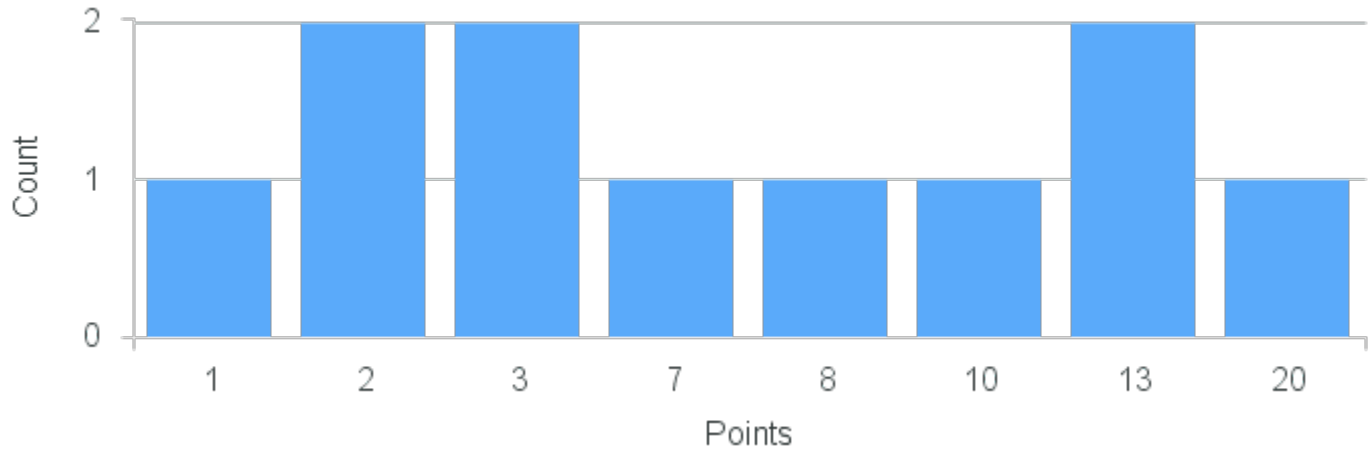

Course Point Distribution for Fall 2021

CRN: 12190
Islamic Art

Course ID: AH210 1111 Cross List:

Limit: 25
Demand: 11
Waitlisted: 0

Department: Art

Term	Block(s)	CRN	Course ID	See Also	Course Limit	Course Demand	Count	Points
Fall 2021	1	12190	AH210 1111		25	11	1	20
Fall 2021	1	12190	AH210 1111		25	11	2	13
Fall 2021	1	12190	AH210 1111		25	11	1	10
Fall 2021	1	12190	AH210 1111		25	11	1	8
Fall 2021	1	12190	AH210 1111		25	11	1	7
Fall 2021	1	12190	AH210 1111		25	11	2	3
Fall 2021	1	12190	AH210 1111		25	11	2	2
Fall 2021	1	12190	AH210 1111		25	11	1	1