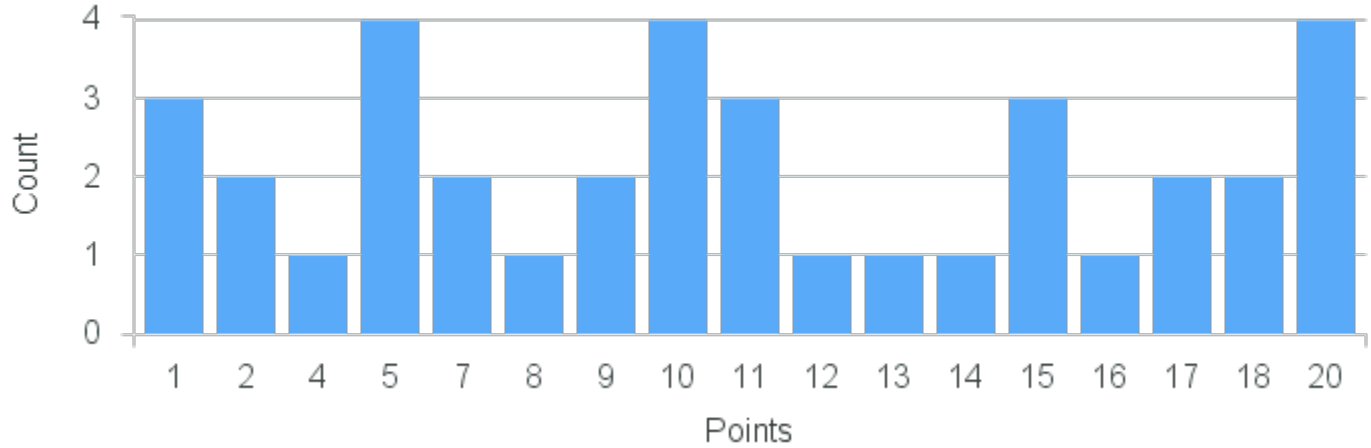

Course Point Distribution for Fall 2021

CRN: 12214
Principles of Macroeconomics

Course ID: EC102 2211 Cross List:

Limit: 25
Demand: 37
Waitlisted: 12
Min Points: 8

Department: Economics & Business

Term	Block(s)	CRN	Course ID	See Also	Course Limit	Course Demand	Count	Points
Fall 2021	2	12214	EC102 2211		25	37	4	20
Fall 2021	2	12214	EC102 2211		25	37	2	18
Fall 2021	2	12214	EC102 2211		25	37	2	17
Fall 2021	2	12214	EC102 2211		25	37	1	16
Fall 2021	2	12214	EC102 2211		25	37	3	15
Fall 2021	2	12214	EC102 2211		25	37	1	14
Fall 2021	2	12214	EC102 2211		25	37	1	13
Fall 2021	2	12214	EC102 2211		25	37	1	12
Fall 2021	2	12214	EC102 2211		25	37	3	11
Fall 2021	2	12214	EC102 2211		25	37	4	10
Fall 2021	2	12214	EC102 2211		25	37	2	9
Fall 2021	2	12214	EC102 2211		25	37	1	8
Fall 2021	2	12214	EC102 2211		25	37	2	7
Fall 2021	2	12214	EC102 2211		25	37	4	5