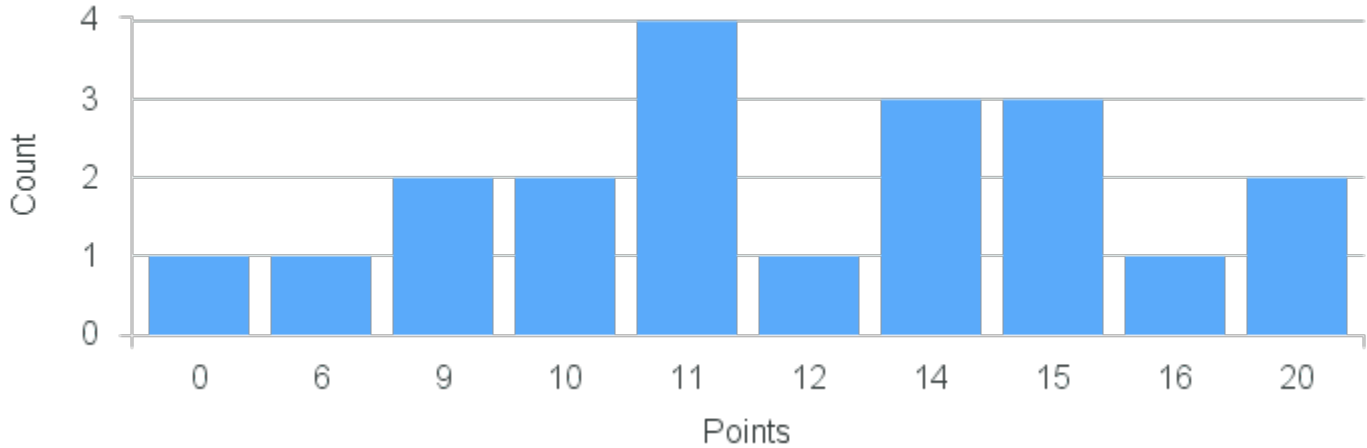

Course Point Distribution for Fall 2021

CRN: 11928

Course ID: PS200 3311 Cross List:

Limit: 25

United States Politics and Government

Demand: 20

Waitlisted: 0

Department: Political Science

Term	Block(s)	CRN	Course ID	See Also	Course Limit	Course Demand	Count	Points
Fall 2021	3	11928	PS200 3311		25	20	2	20
Fall 2021	3	11928	PS200 3311		25	20	1	16
Fall 2021	3	11928	PS200 3311		25	20	3	15
Fall 2021	3	11928	PS200 3311		25	20	3	14
Fall 2021	3	11928	PS200 3311		25	20	1	12
Fall 2021	3	11928	PS200 3311		25	20	4	11
Fall 2021	3	11928	PS200 3311		25	20	2	10
Fall 2021	3	11928	PS200 3311		25	20	2	9
Fall 2021	3	11928	PS200 3311		25	20	1	6
Fall 2021	3	11928	PS200 3311		25	20	1	0