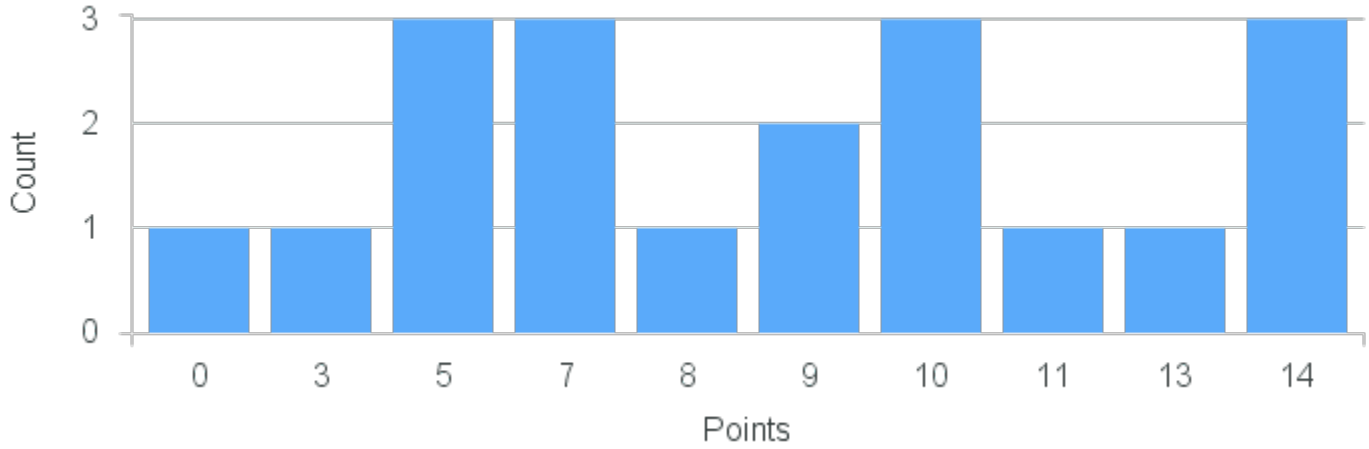

Course Point Distribution for Fall 2021

CRN: 11901
The Judiciary

Course ID: PS322 2211 Cross List:

Limit: 25
Demand: 19
Waitlisted: 0

Department: Political Science

Term	Block(s)	CRN	Course ID	See Also	Course Limit	Course Demand	Count	Points
Fall 2021	2	11901	PS322 2211		25	19	3	14
Fall 2021	2	11901	PS322 2211		25	19	1	13
Fall 2021	2	11901	PS322 2211		25	19	1	11
Fall 2021	2	11901	PS322 2211		25	19	3	10
Fall 2021	2	11901	PS322 2211		25	19	2	9
Fall 2021	2	11901	PS322 2211		25	19	1	8
Fall 2021	2	11901	PS322 2211		25	19	3	7
Fall 2021	2	11901	PS322 2211		25	19	3	5
Fall 2021	2	11901	PS322 2211		25	19	1	3
Fall 2021	2	11901	PS322 2211		25	19	1	0