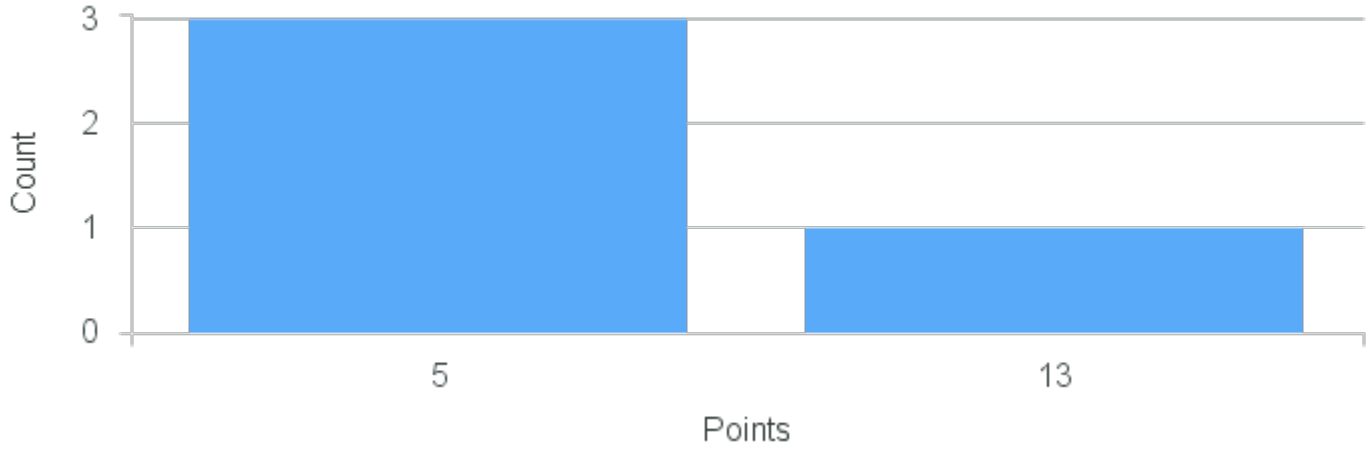

Course Point Distribution for Fall 2021

CRN: 12077
Christianity

Course ID: RE130 3311 Cross List:

Limit: 25
Demand: 4
Waitlisted: 0

Department: Religion

Term	Block(s)	CRN	Course ID	See Also	Course Limit	Course Demand	Count	Points
Fall 2021	3	12077	RE130 3311		25	4	1	13
Fall 2021	3	12077	RE130 3311		25	4	3	5