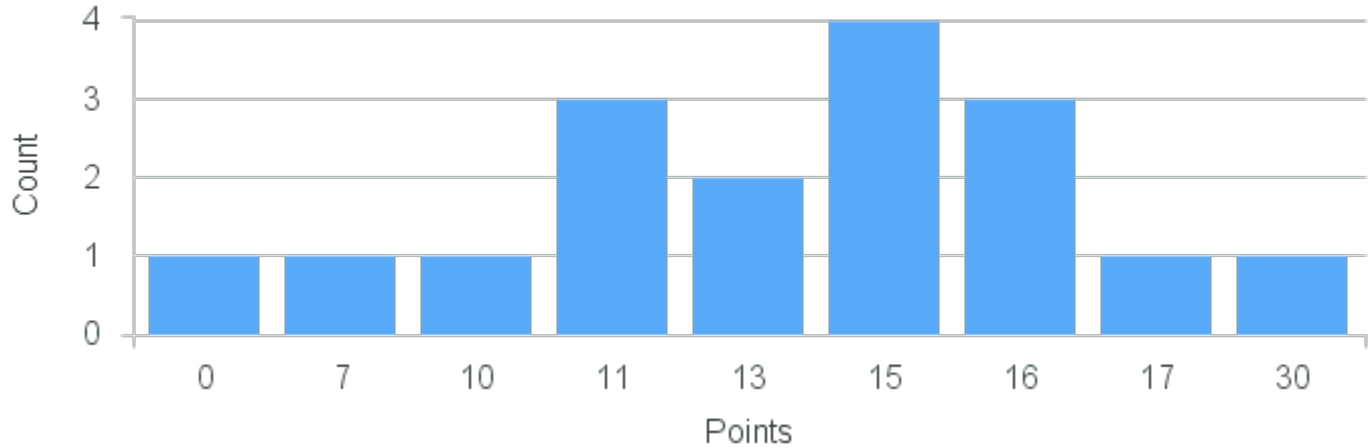

Course Point Distribution for Fall 2021

CRN: 11920

Course ID: PS236 3311 Cross List:

Limit: 25

Introduction to Comparative Politics

Demand: 17

Waitlisted: 0

Department: Political Science

Term	Block(s)	CRN	Course ID	See Also	Course Limit	Course Demand	Count	Points
Fall 2021	3	11920	PS236 3311		25	17	1	30
Fall 2021	3	11920	PS236 3311		25	17	1	17
Fall 2021	3	11920	PS236 3311		25	17	3	16
Fall 2021	3	11920	PS236 3311		25	17	4	15
Fall 2021	3	11920	PS236 3311		25	17	2	13
Fall 2021	3	11920	PS236 3311		25	17	3	11
Fall 2021	3	11920	PS236 3311		25	17	1	10
Fall 2021	3	11920	PS236 3311		25	17	1	7
Fall 2021	3	11920	PS236 3311		25	17	1	0