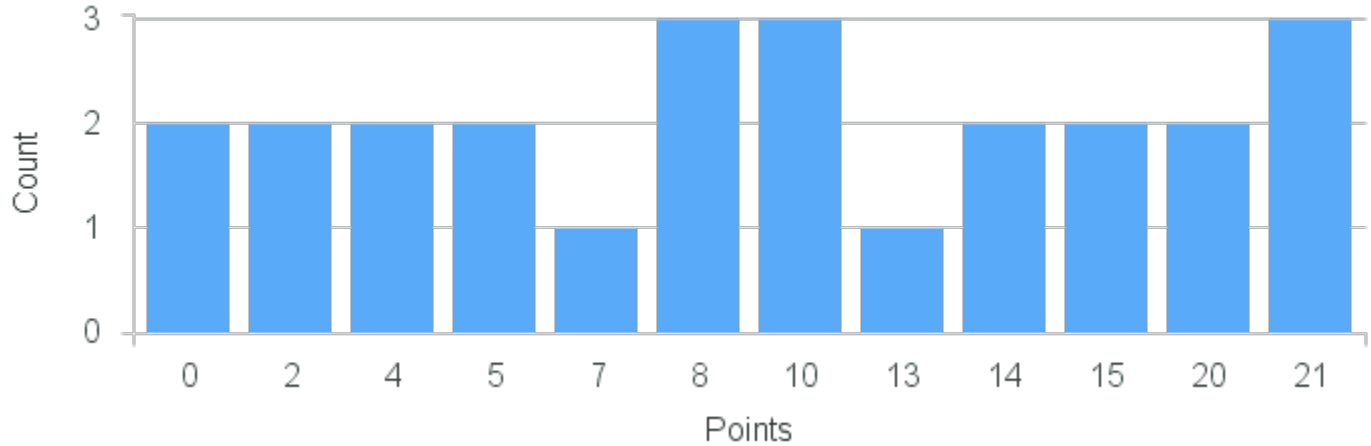

Course Point Distribution for Fall 2021

CRN: 11965
Consumer Marketing

Course ID: BU326 4411 Cross List:

Limit: 25
Demand: 25
Waitlisted: 0

Department: Economics & Business

Term	Block(s)	CRN	Course ID	See Also	Course Limit	Course Demand	Count	Points
Fall 2021	4	11965	BU326 4411		25	25	3	21
Fall 2021	4	11965	BU326 4411		25	25	2	20
Fall 2021	4	11965	BU326 4411		25	25	2	15
Fall 2021	4	11965	BU326 4411		25	25	2	14
Fall 2021	4	11965	BU326 4411		25	25	1	13
Fall 2021	4	11965	BU326 4411		25	25	3	10
Fall 2021	4	11965	BU326 4411		25	25	3	8
Fall 2021	4	11965	BU326 4411		25	25	1	7
Fall 2021	4	11965	BU326 4411		25	25	2	5
Fall 2021	4	11965	BU326 4411		25	25	2	4
Fall 2021	4	11965	BU326 4411		25	25	2	2
Fall 2021	4	11965	BU326 4411		25	25	2	0