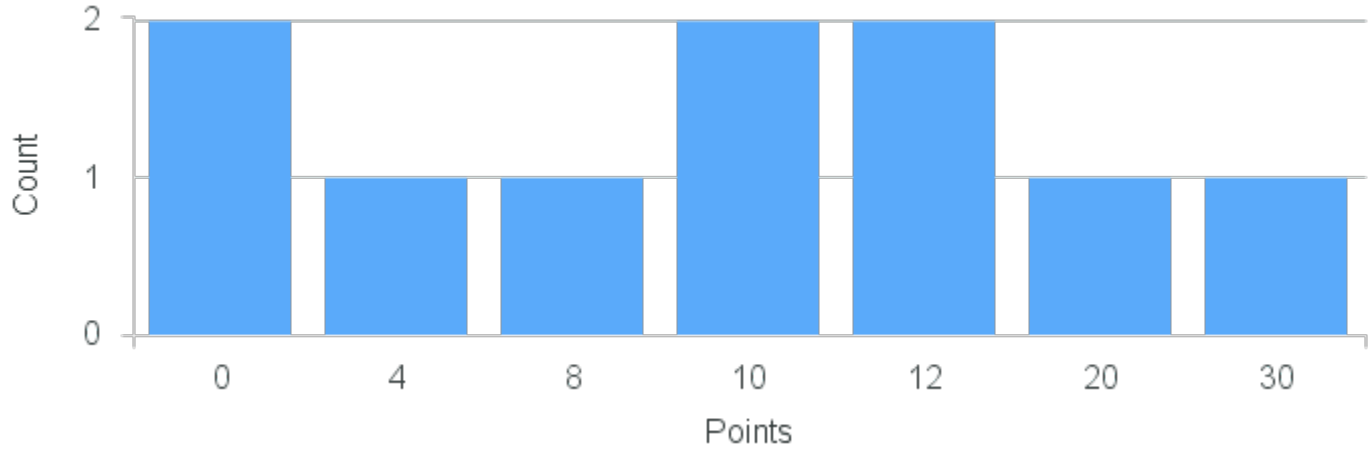

Course Point Distribution for Fall 2021

CRN: 12189
Elementary French I

Course ID: FR101 3311 Cross List:

Limit: 18
Demand: 10
Waitlisted: 0

Department: French & Italian

Term	Block(s)	CRN	Course ID	See Also	Course Limit	Course Demand	Count	Points
Fall 2021	3	12189	FR101 3311		18	10	1	30
Fall 2021	3	12189	FR101 3311		18	10	1	20
Fall 2021	3	12189	FR101 3311		18	10	2	12
Fall 2021	3	12189	FR101 3311		18	10	2	10
Fall 2021	3	12189	FR101 3311		18	10	1	8
Fall 2021	3	12189	FR101 3311		18	10	1	4
Fall 2021	3	12189	FR101 3311		18	10	2	0