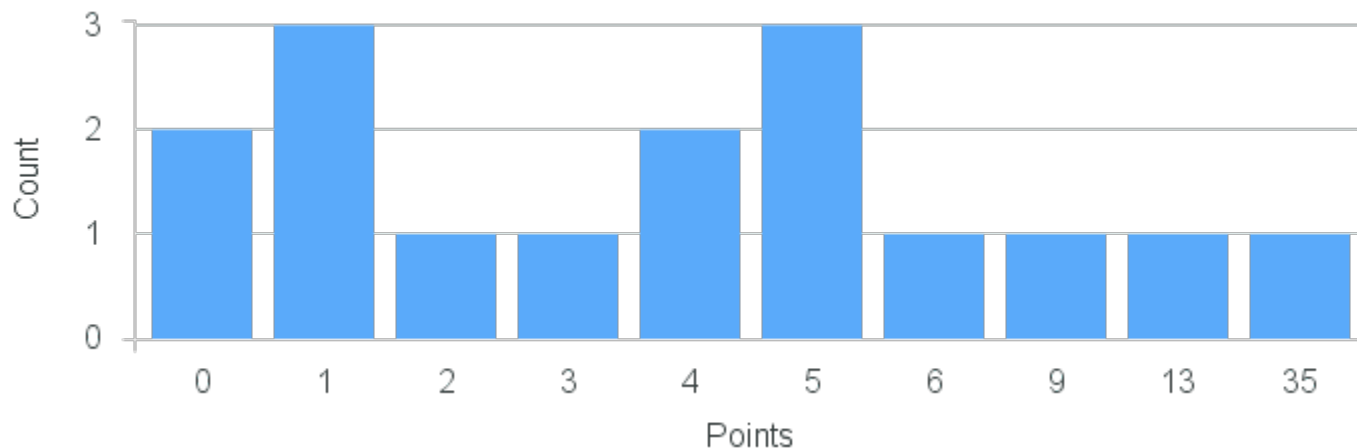

Course Point Distribution for Fall 2021

CRN: 12173
Laboratory Advanced Genetics

Course ID: MB355 4411 Cross List:

Limit: 24
Demand: 16
Waitlisted: 0

Department: Molecular Biology

Term	Block(s)	CRN	Course ID	See Also	Course Limit	Course Demand	Count	Points
Fall 2021	4	12173	MB355 4411		24	16	1	35
Fall 2021	4	12173	MB355 4411		24	16	1	13
Fall 2021	4	12173	MB355 4411		24	16	1	9
Fall 2021	4	12173	MB355 4411		24	16	1	6
Fall 2021	4	12173	MB355 4411		24	16	3	5
Fall 2021	4	12173	MB355 4411		24	16	2	4
Fall 2021	4	12173	MB355 4411		24	16	1	3
Fall 2021	4	12173	MB355 4411		24	16	1	2
Fall 2021	4	12173	MB355 4411		24	16	3	1
Fall 2021	4	12173	MB355 4411		24	16	2	0