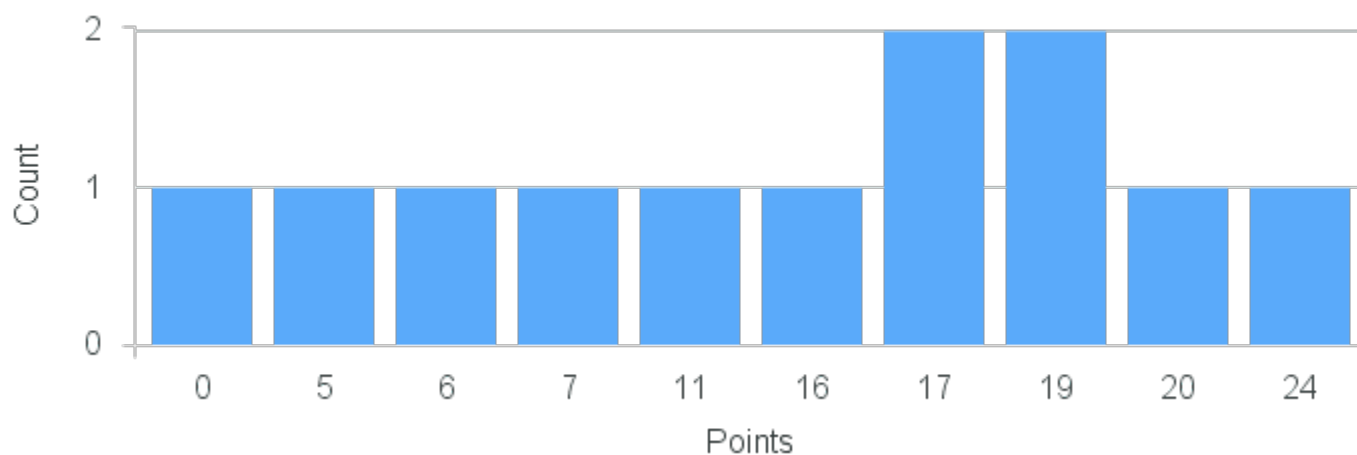

Course Point Distribution for Fall 2021

CRN: 12115

Structures of Organic Molecules

Course ID: CH250 4411 Cross List:

Limit: 24

Demand: 12

Waitlisted: 0

Department: Chemistry &
Biochemistry

Term	Block(s)	CRN	Course ID	See Also	Course Limit	Course Demand	Count	Points
Fall 2021	4	12115	CH250 4411		24	12	1	24
Fall 2021	4	12115	CH250 4411		24	12	1	20
Fall 2021	4	12115	CH250 4411		24	12	2	19
Fall 2021	4	12115	CH250 4411		24	12	2	17
Fall 2021	4	12115	CH250 4411		24	12	1	16
Fall 2021	4	12115	CH250 4411		24	12	1	11
Fall 2021	4	12115	CH250 4411		24	12	1	7
Fall 2021	4	12115	CH250 4411		24	12	1	6
Fall 2021	4	12115	CH250 4411		24	12	1	5
Fall 2021	4	12115	CH250 4411		24	12	1	0