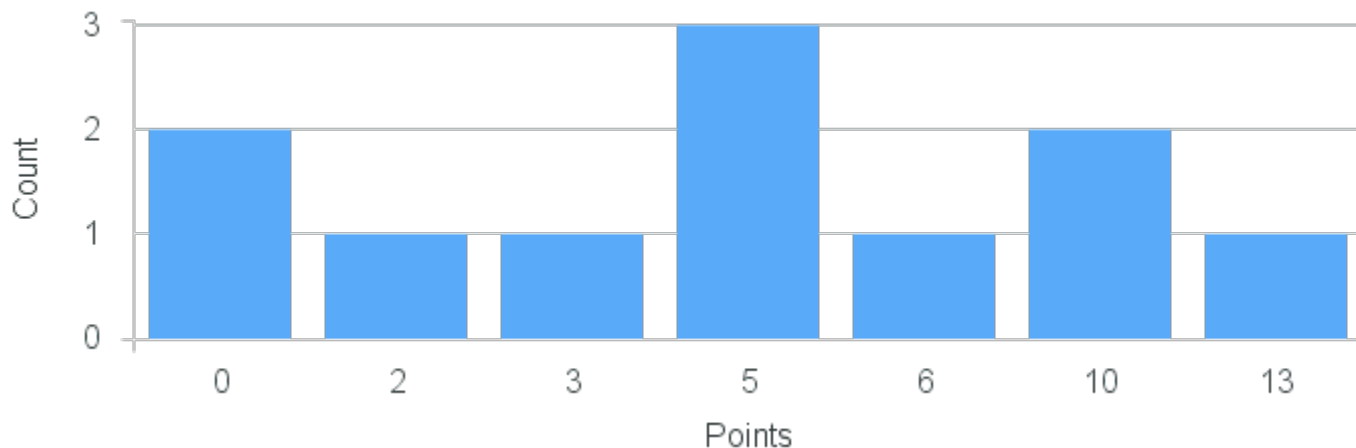

Course Point Distribution for Fall 2021

CRN: 11787
Earth as a Chemical System

Course ID: GY211 3311 Cross List:

Limit: 25
Demand: 11
Waitlisted: 0

Department: Geology

Term	Block(s)	CRN	Course ID	See Also	Course Limit	Course Demand	Count	Points
Fall 2021	3	11787	GY211 3311		25	11	1	13
Fall 2021	3	11787	GY211 3311		25	11	2	10
Fall 2021	3	11787	GY211 3311		25	11	1	6
Fall 2021	3	11787	GY211 3311		25	11	3	5
Fall 2021	3	11787	GY211 3311		25	11	1	3
Fall 2021	3	11787	GY211 3311		25	11	1	2
Fall 2021	3	11787	GY211 3311		25	11	2	0