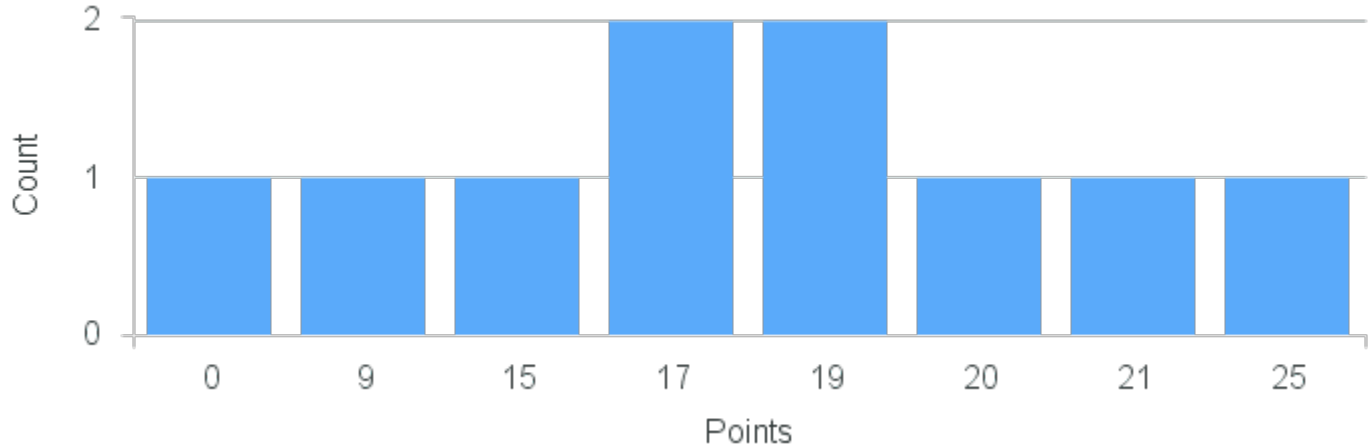

Course Point Distribution for Fall 2021

CRN: 12416
Electronics I

Course ID: PC261 4411 Cross List:

Limit: 12
Demand: 10
Waitlisted: 0

Department: Physics

Term	Block(s)	CRN	Course ID	See Also	Course Limit	Course Demand	Count	Points
Fall 2021	4	12416	PC261 4411		12	10	1	25
Fall 2021	4	12416	PC261 4411		12	10	1	21
Fall 2021	4	12416	PC261 4411		12	10	1	20
Fall 2021	4	12416	PC261 4411		12	10	2	19
Fall 2021	4	12416	PC261 4411		12	10	2	17
Fall 2021	4	12416	PC261 4411		12	10	1	15
Fall 2021	4	12416	PC261 4411		12	10	1	9
Fall 2021	4	12416	PC261 4411		12	10	1	0