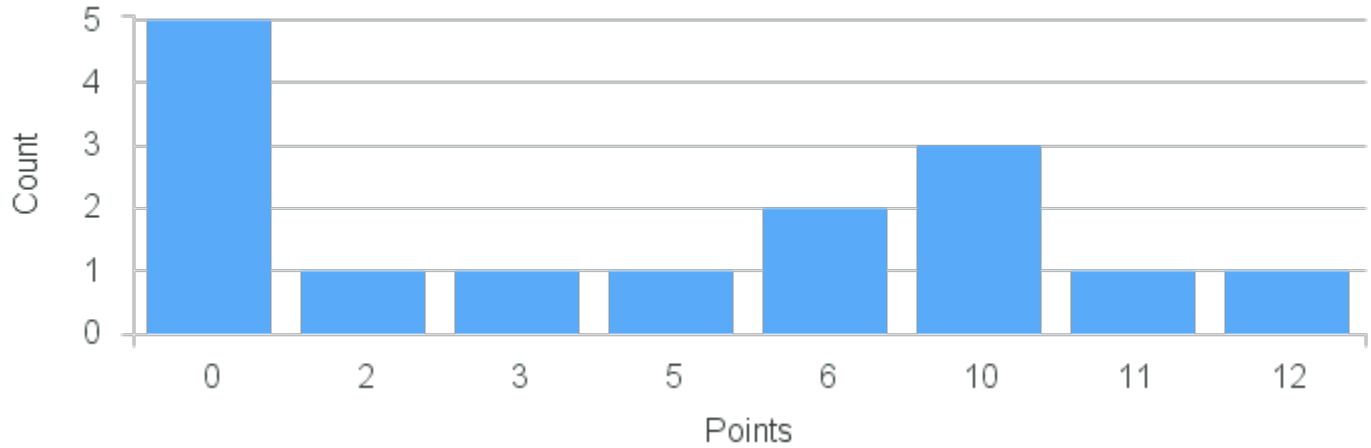

Course Point Distribution for Fall 2021

CRN: 11688

Course ID: EV301 1111 Cross List: SW301 1111

Limit: 12

Political Ecology of the Southwest

Demand: 15

Waitlisted: 3

Department: Environmental Science

Min Points: 0

Term	Block(s)	CRN	Course ID	See Also	Course Limit	Course Demand	Count	Points
Fall 2021	1	11688	EV301 1111	SW301 1111	12	15	1	12
Fall 2021	1	11688	EV301 1111	SW301 1111	12	15	1	11
Fall 2021	1	11688	EV301 1111	SW301 1111	12	15	3	10
Fall 2021	1	11688	EV301 1111	SW301 1111	12	15	2	6
Fall 2021	1	11688	EV301 1111	SW301 1111	12	15	1	5
Fall 2021	1	11688	EV301 1111	SW301 1111	12	15	1	3
Fall 2021	1	11688	EV301 1111	SW301 1111	12	15	1	2
Fall 2021	1	11688	EV301 1111	SW301 1111	12	15	5	0