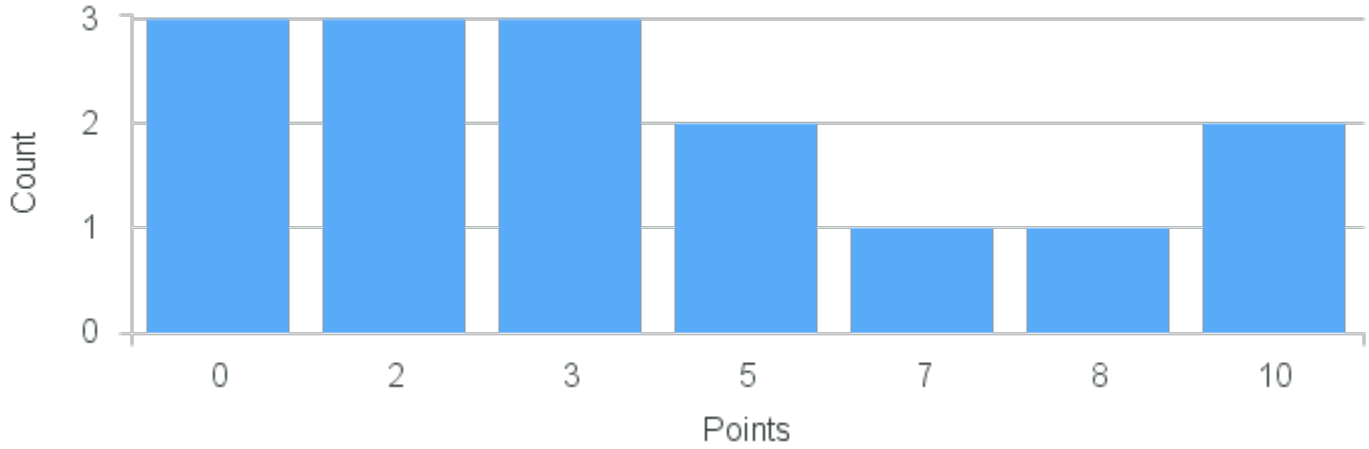

Course Point Distribution for Fall 2021

CRN: 11994
The Art of Japan

Course ID: AH255 3311 Cross List: PA255 3311

Limit: 25
Demand: 15
Waitlisted: 0

Department: Art

Term	Block(s)	CRN	Course ID	See Also	Course Limit	Course Demand	Count	Points
Fall 2021	3	11994	AH255 3311	PA255 3311	25	15	2	10
Fall 2021	3	11994	AH255 3311	PA255 3311	25	15	1	8
Fall 2021	3	11994	AH255 3311	PA255 3311	25	15	1	7
Fall 2021	3	11994	AH255 3311	PA255 3311	25	15	2	5
Fall 2021	3	11994	AH255 3311	PA255 3311	25	15	3	3
Fall 2021	3	11994	AH255 3311	PA255 3311	25	15	3	2
Fall 2021	3	11994	AH255 3311	PA255 3311	25	15	3	0