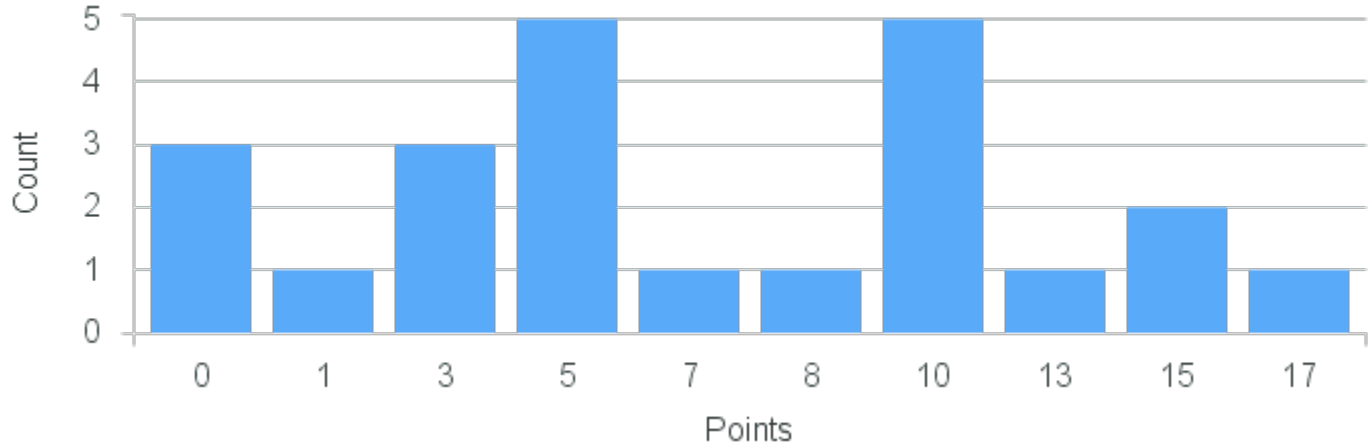

Course Point Distribution for Fall 2021

CRN: 12235

Course ID: SO247 1111 Cross List: RM200 1111

Limit: 25

Development and Social Change in the Global South

Demand: 23

Waitlisted: 0

Department: Sociology