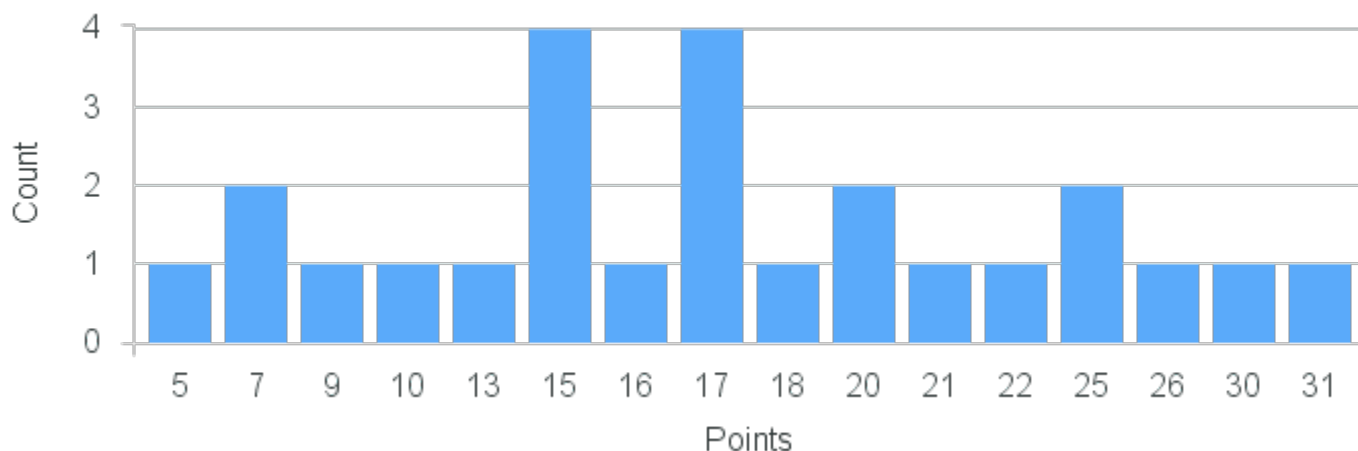

Course Point Distribution for Fall 2021

CRN: 12100
General Chemistry I

Course ID: CH107 2211 Cross List:

Limit: 25
Demand: 25
Waitlisted: 0

Department: Chemistry &
Biochemistry

Term	Block(s)	CRN	Course ID	See Also	Course Limit	Course Demand	Count	Points
Fall 2021	2	12100	CH107 2211		25	25	1	31
Fall 2021	2	12100	CH107 2211		25	25	1	30
Fall 2021	2	12100	CH107 2211		25	25	1	26
Fall 2021	2	12100	CH107 2211		25	25	2	25
Fall 2021	2	12100	CH107 2211		25	25	1	22
Fall 2021	2	12100	CH107 2211		25	25	1	21
Fall 2021	2	12100	CH107 2211		25	25	2	20
Fall 2021	2	12100	CH107 2211		25	25	1	18
Fall 2021	2	12100	CH107 2211		25	25	4	17
Fall 2021	2	12100	CH107 2211		25	25	1	16
Fall 2021	2	12100	CH107 2211		25	25	4	15
Fall 2021	2	12100	CH107 2211		25	25	1	13
Fall 2021	2	12100	CH107 2211		25	25	1	10
Fall 2021	2	12100	CH107 2211		25	25	1	9