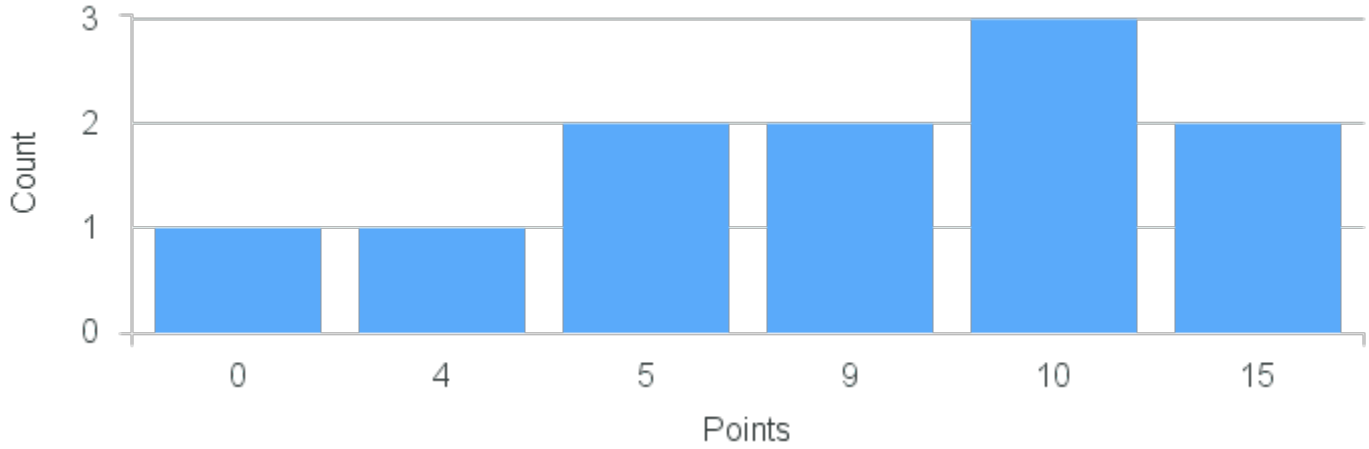

Course Point Distribution for Fall 2021

CRN: 12121
Philosophy of Mind

Course ID: PH261 3311 Cross List:

Limit: 25
Demand: 11
Waitlisted: 0

Department: Philosophy

Term	Block(s)	CRN	Course ID	See Also	Course Limit	Course Demand	Count	Points
Fall 2021	3	12121	PH261 3311		25	11	2	15
Fall 2021	3	12121	PH261 3311		25	11	3	10
Fall 2021	3	12121	PH261 3311		25	11	2	9
Fall 2021	3	12121	PH261 3311		25	11	2	5
Fall 2021	3	12121	PH261 3311		25	11	1	4
Fall 2021	3	12121	PH261 3311		25	11	1	0