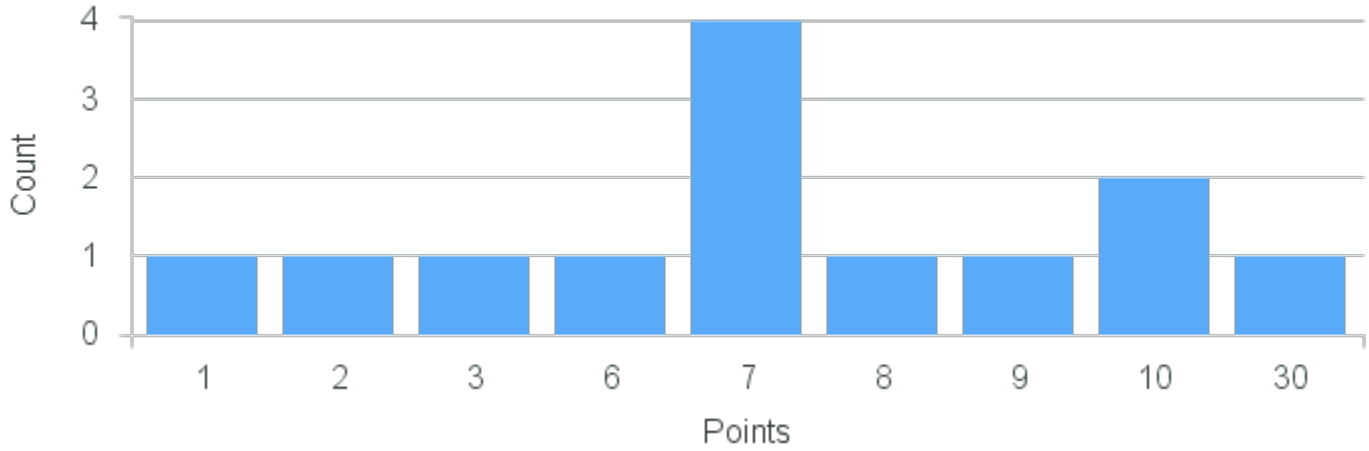

Course Point Distribution for Fall 2021

CRN: 12052
Principles of Microeconomics

Course ID: EC101 4421 Cross List:

Limit: 25
Demand: 13
Waitlisted: 0

Department: Economics & Business

Term	Block(s)	CRN	Course ID	See Also	Course Limit	Course Demand	Count	Points
Fall 2021	4	12052	EC101 4421		25	13	1	30
Fall 2021	4	12052	EC101 4421		25	13	2	10
Fall 2021	4	12052	EC101 4421		25	13	1	9
Fall 2021	4	12052	EC101 4421		25	13	1	8
Fall 2021	4	12052	EC101 4421		25	13	4	7
Fall 2021	4	12052	EC101 4421		25	13	1	6
Fall 2021	4	12052	EC101 4421		25	13	1	3
Fall 2021	4	12052	EC101 4421		25	13	1	2
Fall 2021	4	12052	EC101 4421		25	13	1	1