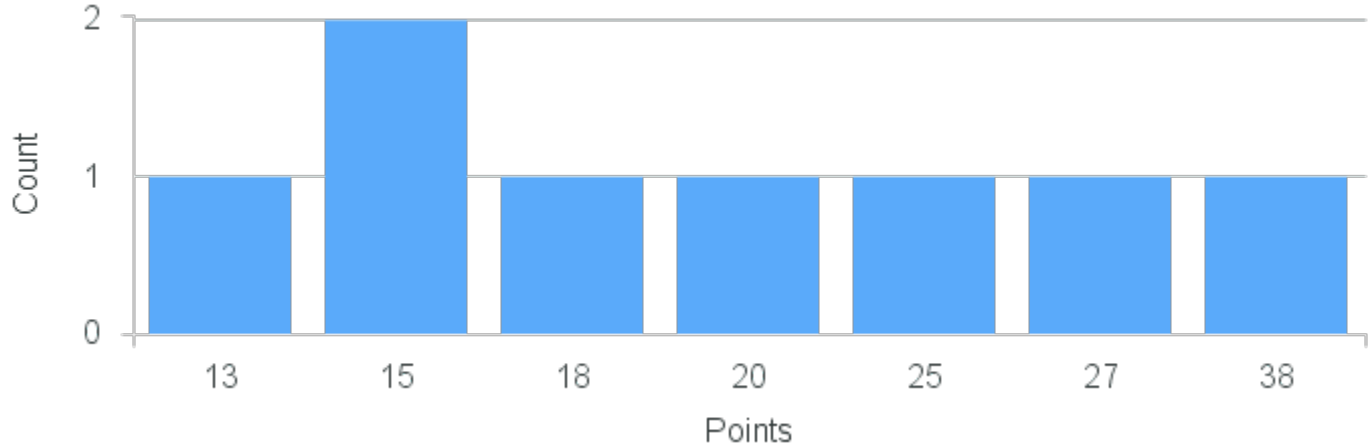

Course Point Distribution for Fall 2021

CRN: 12376
Sculpture

Course ID: AS214 3311 Cross List:

Limit: 5
Demand: 8
Waitlisted: 3
Min Points: 18

Department: Art

Term	Block(s)	CRN	Course ID	See Also	Course Limit	Course Demand	Count	Points
Fall 2021	3	12376	AS214 3311		5	8	1	38
Fall 2021	3	12376	AS214 3311		5	8	1	27
Fall 2021	3	12376	AS214 3311		5	8	1	25
Fall 2021	3	12376	AS214 3311		5	8	1	20
Fall 2021	3	12376	AS214 3311		5	8	1	18
Fall 2021	3	12376	AS214 3311		5	8	2	15
Fall 2021	3	12376	AS214 3311		5	8	1	13