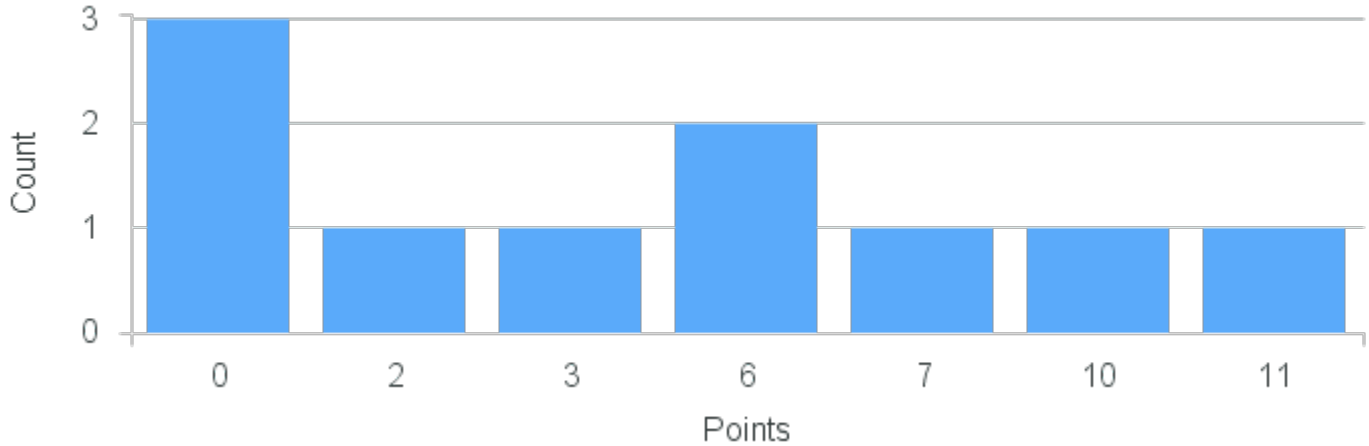

Course Point Distribution for Fall 2021

CRN: 11893

Course ID: PS203 1111 Cross List:

Limit: 25

Topics in Politics: The "Other" Strikes Back

Demand: 10

Waitlisted: 0

Department: Political Science

Term	Block(s)	CRN	Course ID	See Also	Course Limit	Course Demand	Count	Points
Fall 2021	1	11893	PS203 1111		25	10	1	11
Fall 2021	1	11893	PS203 1111		25	10	1	10
Fall 2021	1	11893	PS203 1111		25	10	1	7
Fall 2021	1	11893	PS203 1111		25	10	2	6
Fall 2021	1	11893	PS203 1111		25	10	1	3
Fall 2021	1	11893	PS203 1111		25	10	1	2
Fall 2021	1	11893	PS203 1111		25	10	3	0