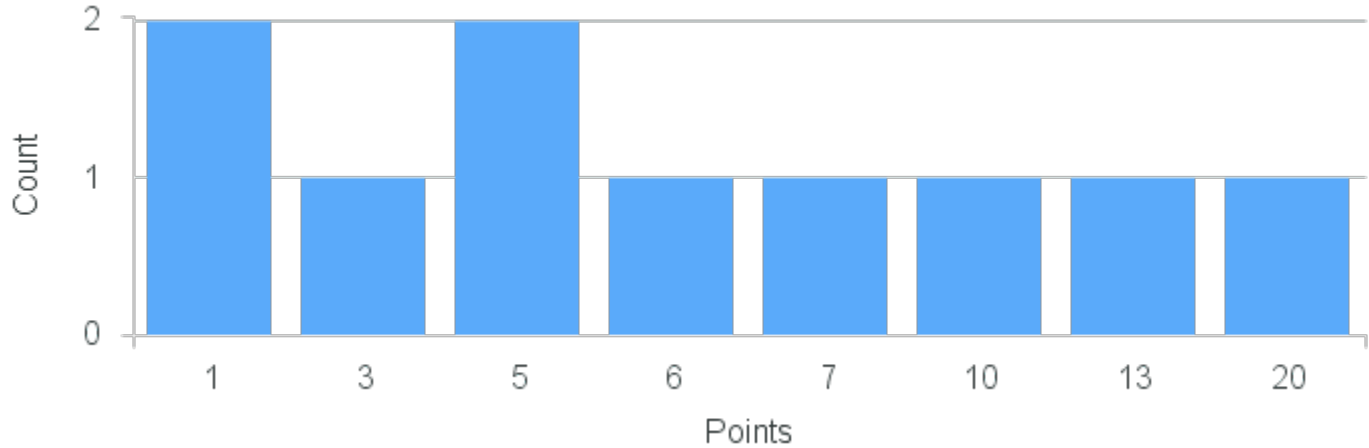

Course Point Distribution for Fall 2021

CRN: 12268
Introduction to Shakespeare

Course ID: EN225 4411 **Cross List:**

Limit: 25
Demand: 10
Waitlisted: 0

Department: English

Term	Block(s)	CRN	Course ID	See Also	Course Limit	Course Demand	Count	Points
Fall 2021	4	12268	EN225 4411		25	10	1	20
Fall 2021	4	12268	EN225 4411		25	10	1	13
Fall 2021	4	12268	EN225 4411		25	10	1	10
Fall 2021	4	12268	EN225 4411		25	10	1	7
Fall 2021	4	12268	EN225 4411		25	10	1	6
Fall 2021	4	12268	EN225 4411		25	10	2	5
Fall 2021	4	12268	EN225 4411		25	10	1	3
Fall 2021	4	12268	EN225 4411		25	10	2	1