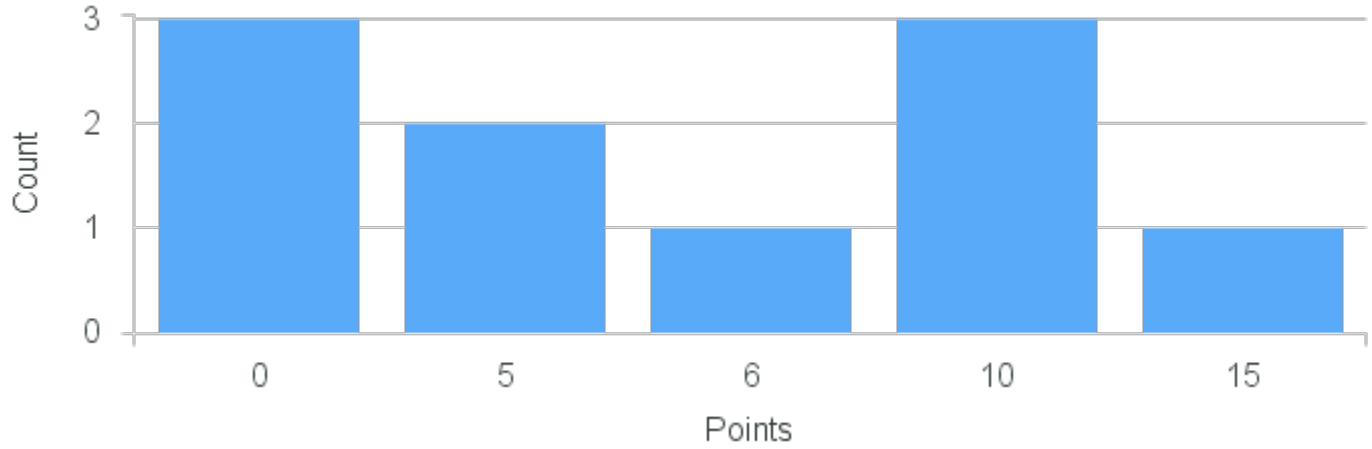

Course Point Distribution for Fall 2021

CRN: 12259
Early American Literature

Course ID: EN391 2211 Cross List:

Limit: 25
Demand: 10
Waitlisted: 0

Department: English

Term	Block(s)	CRN	Course ID	See Also	Course Limit	Course Demand	Count	Points
Fall 2021	2	12259	EN391 2211		25	10	1	15
Fall 2021	2	12259	EN391 2211		25	10	3	10
Fall 2021	2	12259	EN391 2211		25	10	1	6
Fall 2021	2	12259	EN391 2211		25	10	2	5
Fall 2021	2	12259	EN391 2211		25	10	3	0