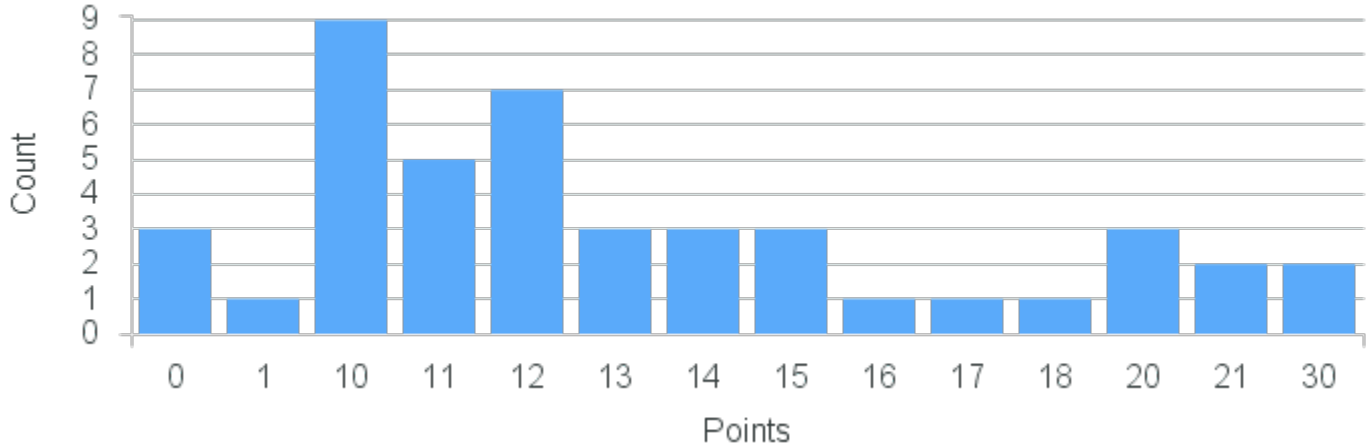

Course Point Distribution for Fall 2021

CRN: 12179

Course ID: PS236 1111 Cross List:

Limit: 25

Introduction to Comparative Politics

Demand: 44

Waitlisted: 19

Department: Political Science

Min Points: 12

Term	Block(s)	CRN	Course ID	See Also	Course Limit	Course Demand	Count	Points
Fall 2021	1	12179	PS236 1111		25	44	2	30
Fall 2021	1	12179	PS236 1111		25	44	2	21
Fall 2021	1	12179	PS236 1111		25	44	3	20
Fall 2021	1	12179	PS236 1111		25	44	1	18
Fall 2021	1	12179	PS236 1111		25	44	1	17
Fall 2021	1	12179	PS236 1111		25	44	1	16
Fall 2021	1	12179	PS236 1111		25	44	3	15
Fall 2021	1	12179	PS236 1111		25	44	3	14
Fall 2021	1	12179	PS236 1111		25	44	3	13
Fall 2021	1	12179	PS236 1111		25	44	7	12
Fall 2021	1	12179	PS236 1111		25	44	5	11
Fall 2021	1	12179	PS236 1111		25	44	9	10
Fall 2021	1	12179	PS236 1111		25	44	1	1
Fall 2021	1	12179	PS236 1111		25	44	3	0