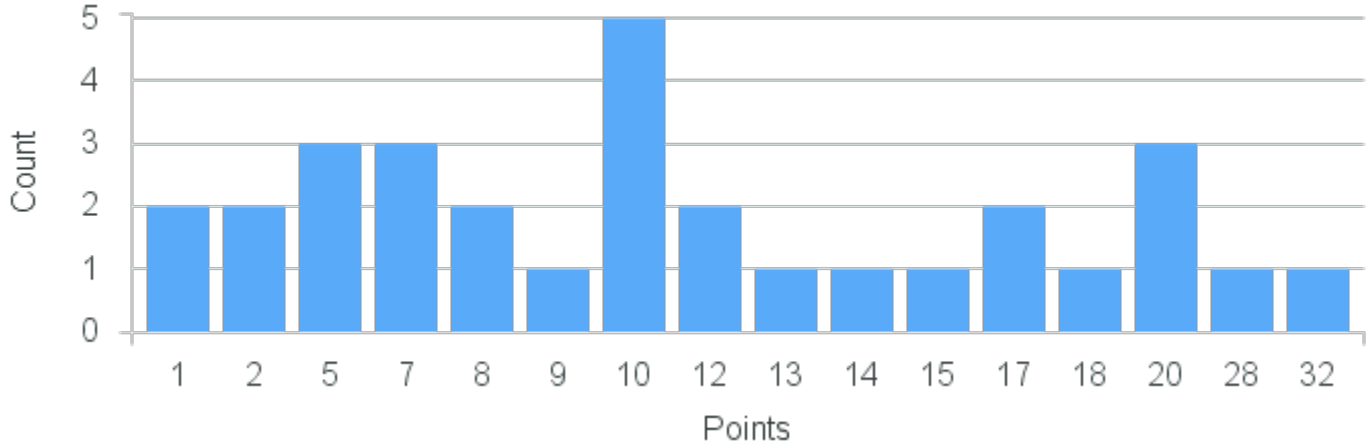

Course Point Distribution for Fall 2021

CRN: 12429
Emotion

Course ID: PY422 1111 Cross List:

Limit: 25
Demand: 31
Waitlisted: 6
Min Points: 5

Department: Psychology

Term	Block(s)	CRN	Course ID	See Also	Course Limit	Course Demand	Count	Points
Fall 2021	1	12429	PY422 1111		25	31	1	32
Fall 2021	1	12429	PY422 1111		25	31	1	28
Fall 2021	1	12429	PY422 1111		25	31	3	20
Fall 2021	1	12429	PY422 1111		25	31	1	18
Fall 2021	1	12429	PY422 1111		25	31	2	17
Fall 2021	1	12429	PY422 1111		25	31	1	15
Fall 2021	1	12429	PY422 1111		25	31	1	14
Fall 2021	1	12429	PY422 1111		25	31	1	13
Fall 2021	1	12429	PY422 1111		25	31	2	12
Fall 2021	1	12429	PY422 1111		25	31	5	10
Fall 2021	1	12429	PY422 1111		25	31	1	9
Fall 2021	1	12429	PY422 1111		25	31	2	8
Fall 2021	1	12429	PY422 1111		25	31	3	7
Fall 2021	1	12429	PY422 1111		25	31	3	5