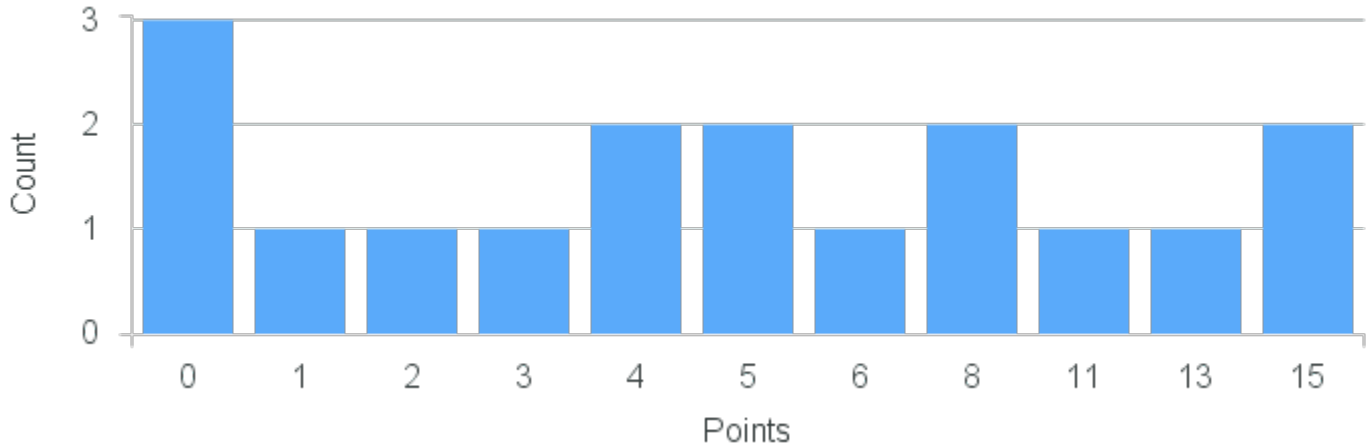

Course Point Distribution for Fall 2021

CRN: 12473

Course ID: HY254 2211 Cross List: RM200 2211,FG206 2211,PA250 2211

Limit: 25

History of Gender and Sexuality in South Asia

Demand: 17

Waitlisted: 0

Department: History