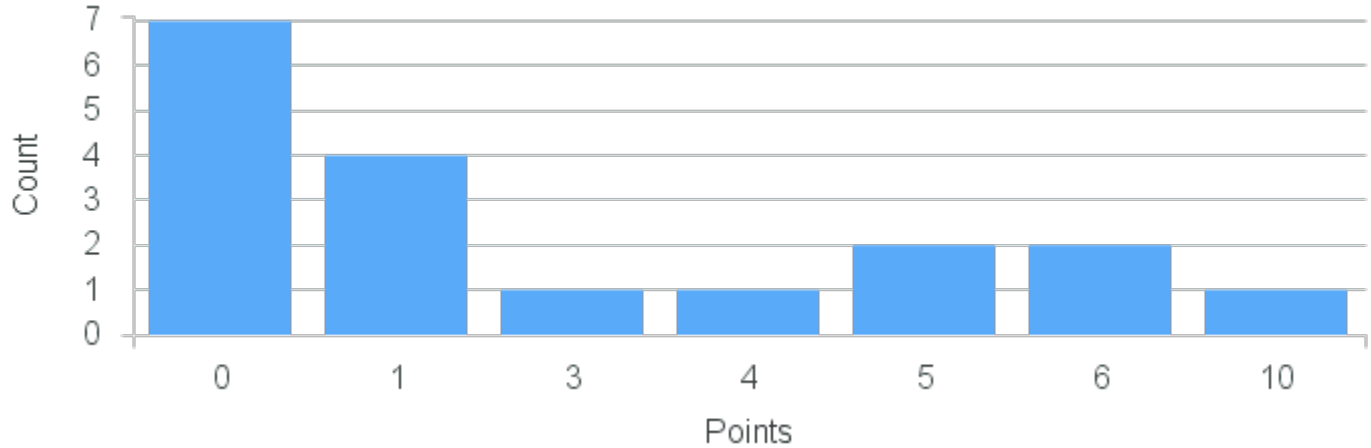

Course Point Distribution for Fall 2021

CRN: 11950

Course ID: CL222 4421 Cross List:

Limit: 25

Topics: Ancient Greek Sports and the Olympics

Demand: 18

Waitlisted: 0

Department: Classics

Term	Block(s)	CRN	Course ID	See Also	Course Limit	Course Demand	Count	Points
Fall 2021	4	11950	CL222 4421		25	18	1	10
Fall 2021	4	11950	CL222 4421		25	18	2	6
Fall 2021	4	11950	CL222 4421		25	18	2	5
Fall 2021	4	11950	CL222 4421		25	18	1	4
Fall 2021	4	11950	CL222 4421		25	18	1	3
Fall 2021	4	11950	CL222 4421		25	18	4	1
Fall 2021	4	11950	CL222 4421		25	18	7	0