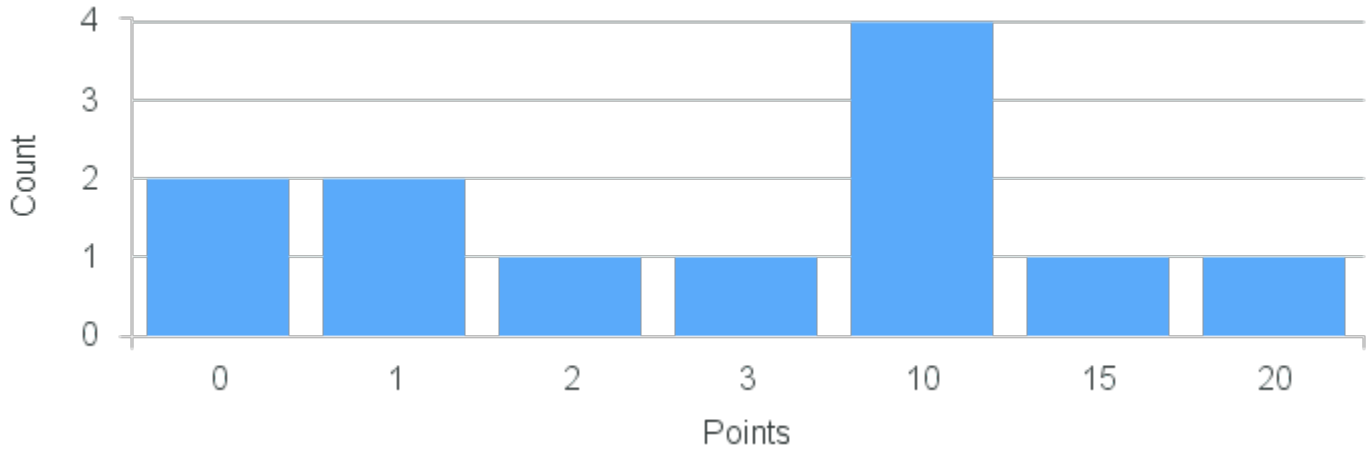

Course Point Distribution for Fall 2021

CRN: 12328
Partial Differential Equations

Course ID: MA416 3311 Cross List:

Limit: 25
Demand: 12
Waitlisted: 0

Department: Mathematics &
Computer Science

Term	Block(s)	CRN	Course ID	See Also	Course Limit	Course Demand	Count	Points
Fall 2021	3	12328	MA416 3311		25	12	1	20
Fall 2021	3	12328	MA416 3311		25	12	1	15
Fall 2021	3	12328	MA416 3311		25	12	4	10
Fall 2021	3	12328	MA416 3311		25	12	1	3
Fall 2021	3	12328	MA416 3311		25	12	1	2
Fall 2021	3	12328	MA416 3311		25	12	2	1
Fall 2021	3	12328	MA416 3311		25	12	2	0