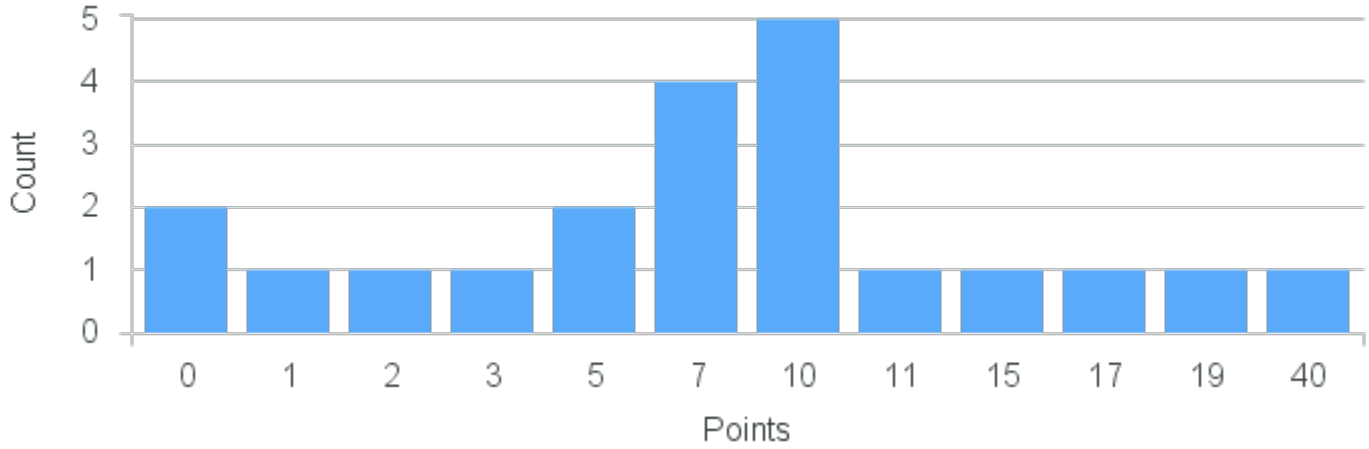

Course Point Distribution for Fall 2021

CRN: 12023
Cultural Anthropology

Course ID: AN102 1111 Cross List:

Limit: 25
Demand: 21
Waitlisted: 0

Department: Anthropology

Term	Block(s)	CRN	Course ID	See Also	Course Limit	Course Demand	Count	Points
Fall 2021	1	12023	AN102 1111		25	21	1	40
Fall 2021	1	12023	AN102 1111		25	21	1	19
Fall 2021	1	12023	AN102 1111		25	21	1	17
Fall 2021	1	12023	AN102 1111		25	21	1	15
Fall 2021	1	12023	AN102 1111		25	21	1	11
Fall 2021	1	12023	AN102 1111		25	21	5	10
Fall 2021	1	12023	AN102 1111		25	21	4	7
Fall 2021	1	12023	AN102 1111		25	21	2	5
Fall 2021	1	12023	AN102 1111		25	21	1	3
Fall 2021	1	12023	AN102 1111		25	21	1	2
Fall 2021	1	12023	AN102 1111		25	21	1	1
Fall 2021	1	12023	AN102 1111		25	21	2	0