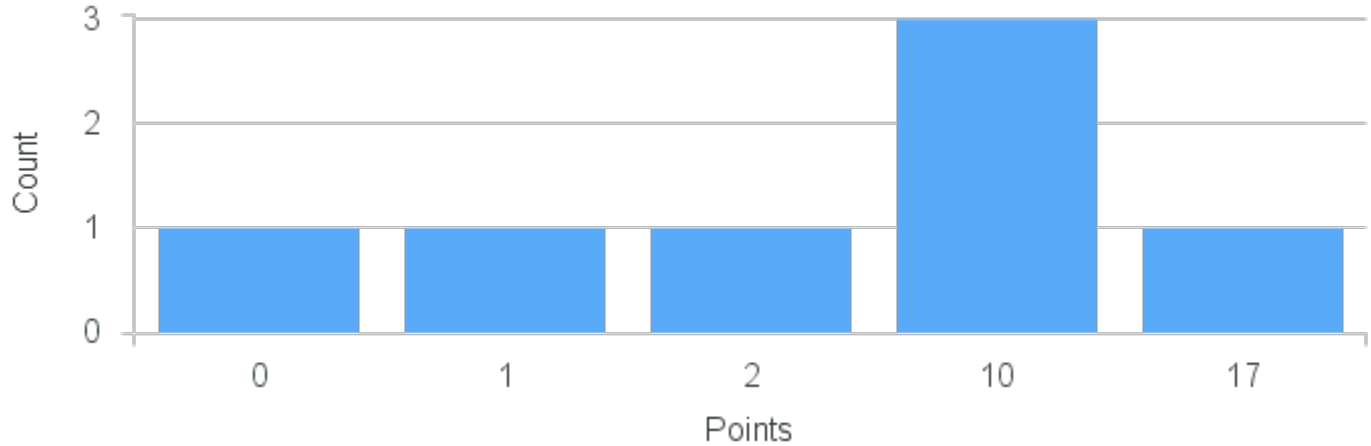

Course Point Distribution for Fall 2021

CRN: 11808

Course ID: HY200 4411 Cross List:

Limit: 25

Topics in History: Community Organizing in the 20th Century USA

Demand: 7

Waitlisted: 0

Department: History