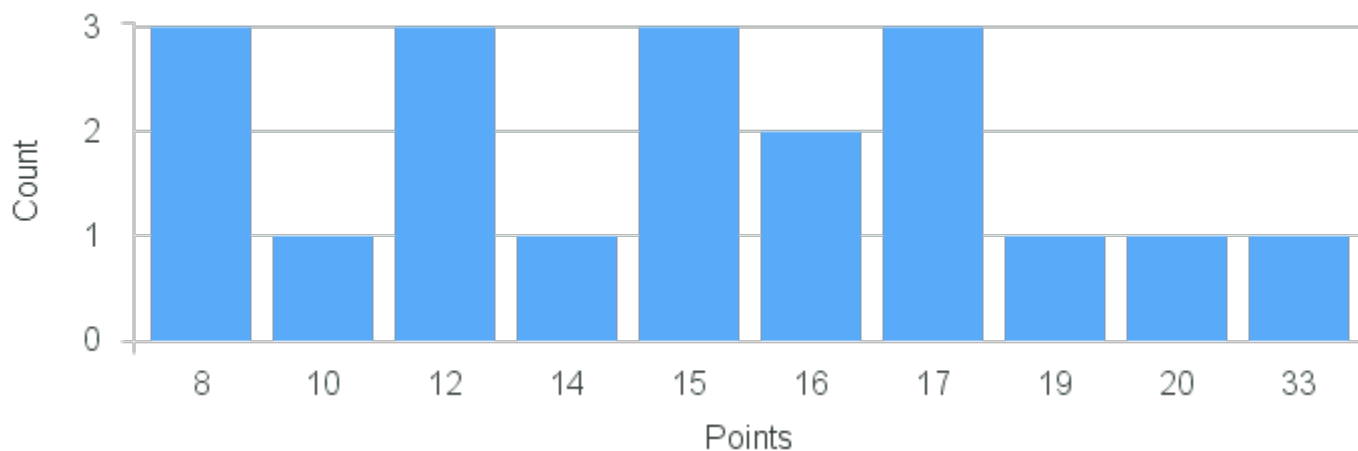

Course Point Distribution for Fall 2021

CRN: 11722

Ecology

Course ID: BE208 1111 Cross List: SW208 1111

Limit: 14

Demand: 19

Waitlisted: 5

Department: Organismal Biology &

Ecology

Min Points: 12

Term	Block(s)	CRN	Course ID	See Also	Course Limit	Course Demand	Count	Points
Fall 2021	1	11722	BE208 1111	SW208 1111	14	19	1	33
Fall 2021	1	11722	BE208 1111	SW208 1111	14	19	1	20
Fall 2021	1	11722	BE208 1111	SW208 1111	14	19	1	19
Fall 2021	1	11722	BE208 1111	SW208 1111	14	19	3	17
Fall 2021	1	11722	BE208 1111	SW208 1111	14	19	2	16
Fall 2021	1	11722	BE208 1111	SW208 1111	14	19	3	15
Fall 2021	1	11722	BE208 1111	SW208 1111	14	19	1	14
Fall 2021	1	11722	BE208 1111	SW208 1111	14	19	3	12
Fall 2021	1	11722	BE208 1111	SW208 1111	14	19	1	10
Fall 2021	1	11722	BE208 1111	SW208 1111	14	19	3	8