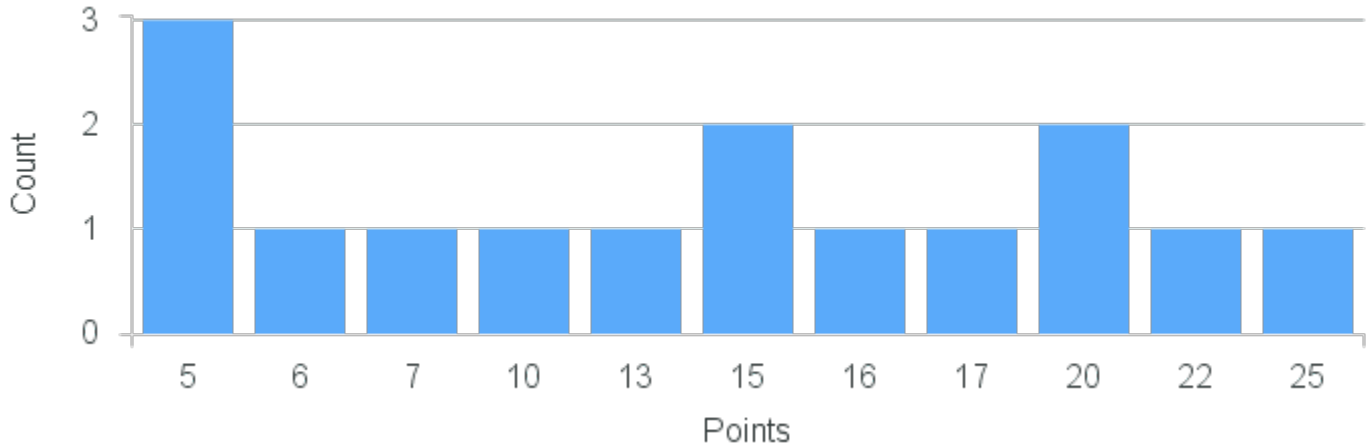

Course Point Distribution for Fall 2021

CRN: 12361
Computer Organization

Course ID: CP275 2211 Cross List:

Limit: 25
Demand: 15
Waitlisted: 0

Department: Mathematics &
Computer Science

Term	Block(s)	CRN	Course ID	See Also	Course Limit	Course Demand	Count	Points
Fall 2021	2	12361	CP275 2211		25	15	1	25
Fall 2021	2	12361	CP275 2211		25	15	1	22
Fall 2021	2	12361	CP275 2211		25	15	2	20
Fall 2021	2	12361	CP275 2211		25	15	1	17
Fall 2021	2	12361	CP275 2211		25	15	1	16
Fall 2021	2	12361	CP275 2211		25	15	2	15
Fall 2021	2	12361	CP275 2211		25	15	1	13
Fall 2021	2	12361	CP275 2211		25	15	1	10
Fall 2021	2	12361	CP275 2211		25	15	1	7
Fall 2021	2	12361	CP275 2211		25	15	1	6
Fall 2021	2	12361	CP275 2211		25	15	3	5