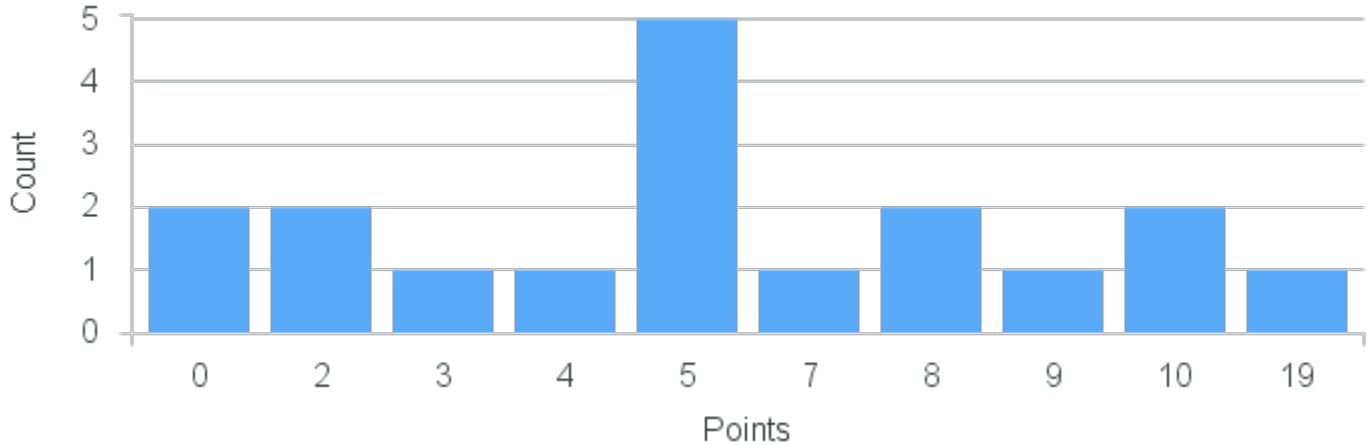

Course Point Distribution for Fall 2021

CRN: 11858
American Frontiers

Course ID: HY217 1111 Cross List:

Limit: 25
Demand: 18
Waitlisted: 0

Department: History

Term	Block(s)	CRN	Course ID	See Also	Course Limit	Course Demand	Count	Points
Fall 2021	1	11858	HY217 1111		25	18	1	19
Fall 2021	1	11858	HY217 1111		25	18	2	10
Fall 2021	1	11858	HY217 1111		25	18	1	9
Fall 2021	1	11858	HY217 1111		25	18	2	8
Fall 2021	1	11858	HY217 1111		25	18	1	7
Fall 2021	1	11858	HY217 1111		25	18	5	5
Fall 2021	1	11858	HY217 1111		25	18	1	4
Fall 2021	1	11858	HY217 1111		25	18	1	3
Fall 2021	1	11858	HY217 1111		25	18	2	2
Fall 2021	1	11858	HY217 1111		25	18	2	0