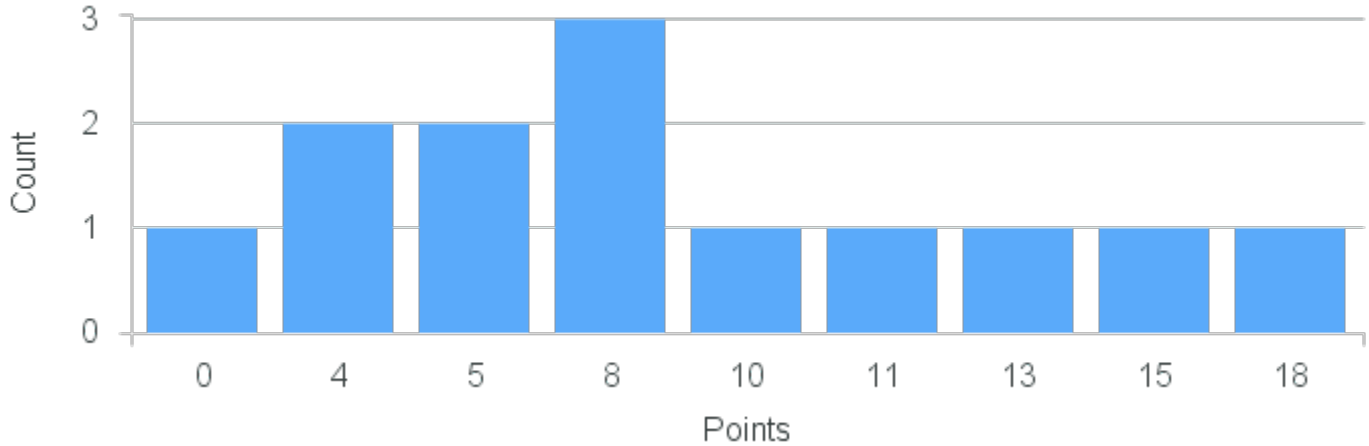

Course Point Distribution for Fall 2021

CRN: 12372
Environmental Geology

Course ID: GY150 4411 Cross List:

Limit: 25
Demand: 13
Waitlisted: 0

Department: Geology

Term	Block(s)	CRN	Course ID	See Also	Course Limit	Course Demand	Count	Points
Fall 2021	4	12372	GY150 4411		25	13	1	18
Fall 2021	4	12372	GY150 4411		25	13	1	15
Fall 2021	4	12372	GY150 4411		25	13	1	13
Fall 2021	4	12372	GY150 4411		25	13	1	11
Fall 2021	4	12372	GY150 4411		25	13	1	10
Fall 2021	4	12372	GY150 4411		25	13	3	8
Fall 2021	4	12372	GY150 4411		25	13	2	5
Fall 2021	4	12372	GY150 4411		25	13	2	4
Fall 2021	4	12372	GY150 4411		25	13	1	0