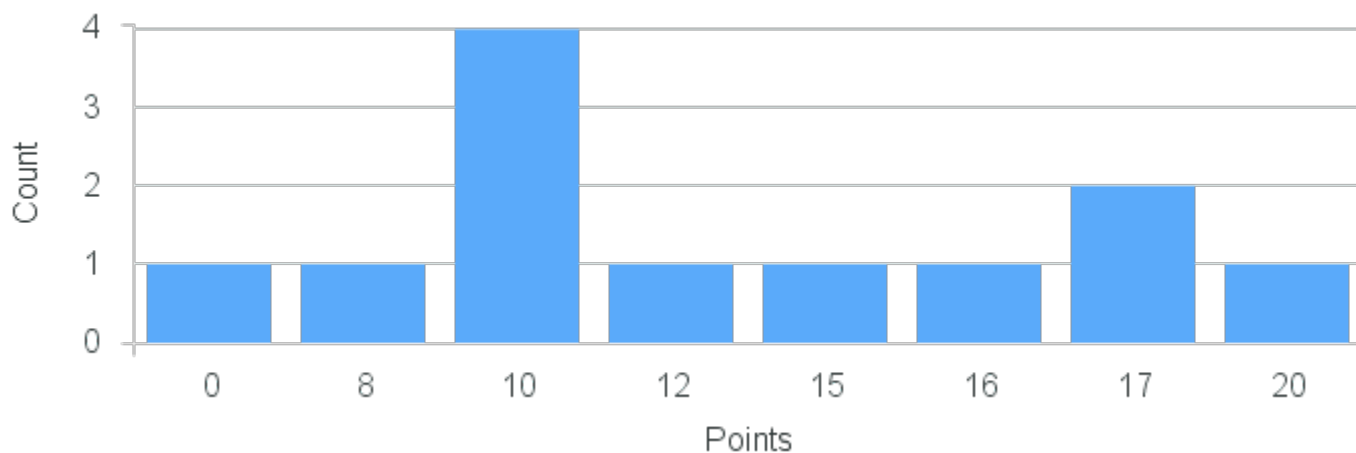

Course Point Distribution for Fall 2021

CRN: 12099
Biochemistry I

Course ID: CH382 2211 Cross List:

Limit: 16
Demand: 12
Waitlisted: 0

Department: Chemistry &
Biochemistry

Term	Block(s)	CRN	Course ID	See Also	Course Limit	Course Demand	Count	Points
Fall 2021	2	12099	CH382 2211		16	12	1	20
Fall 2021	2	12099	CH382 2211		16	12	2	17
Fall 2021	2	12099	CH382 2211		16	12	1	16
Fall 2021	2	12099	CH382 2211		16	12	1	15
Fall 2021	2	12099	CH382 2211		16	12	1	12
Fall 2021	2	12099	CH382 2211		16	12	4	10
Fall 2021	2	12099	CH382 2211		16	12	1	8
Fall 2021	2	12099	CH382 2211		16	12	1	0