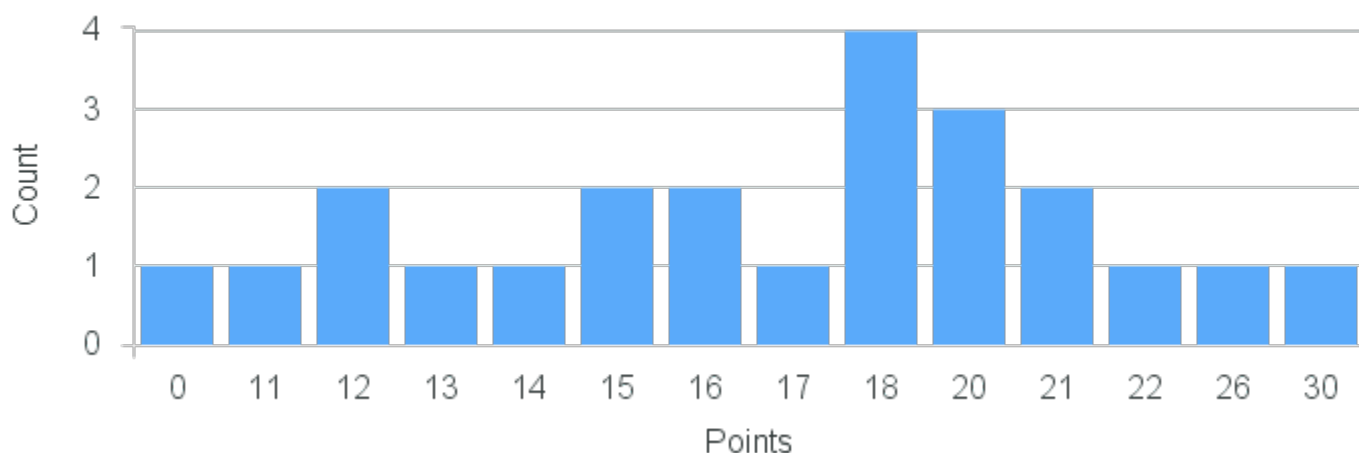

Course Point Distribution for Fall 2021

CRN: 12097

Structures of Organic Molecules

Course ID: CH250 2211 Cross List:

Limit: 24

Demand: 23

Waitlisted: 0

Department: Chemistry &
Biochemistry