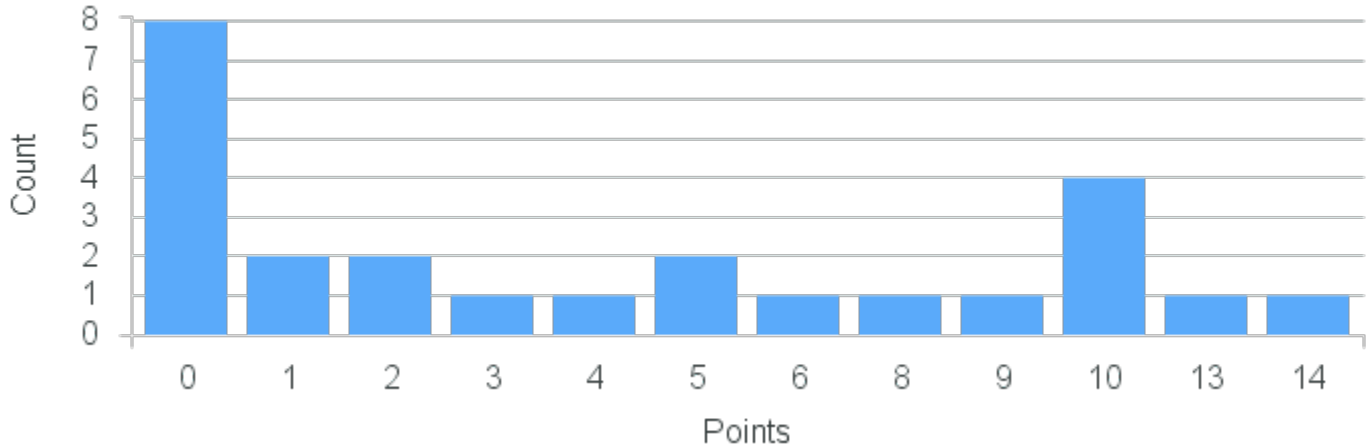

Course Point Distribution for Fall 2021

CRN: 11802
US History since 1860

Course ID: HY206 3311 Cross List:

Limit: 25
Demand: 25
Waitlisted: 0

Department: History

Term	Block(s)	CRN	Course ID	See Also	Course Limit	Course Demand	Count	Points
Fall 2021	3	11802	HY206 3311		25	25	1	14
Fall 2021	3	11802	HY206 3311		25	25	1	13
Fall 2021	3	11802	HY206 3311		25	25	4	10
Fall 2021	3	11802	HY206 3311		25	25	1	9
Fall 2021	3	11802	HY206 3311		25	25	1	8
Fall 2021	3	11802	HY206 3311		25	25	1	6
Fall 2021	3	11802	HY206 3311		25	25	2	5
Fall 2021	3	11802	HY206 3311		25	25	1	4
Fall 2021	3	11802	HY206 3311		25	25	1	3
Fall 2021	3	11802	HY206 3311		25	25	2	2
Fall 2021	3	11802	HY206 3311		25	25	2	1
Fall 2021	3	11802	HY206 3311		25	25	8	0