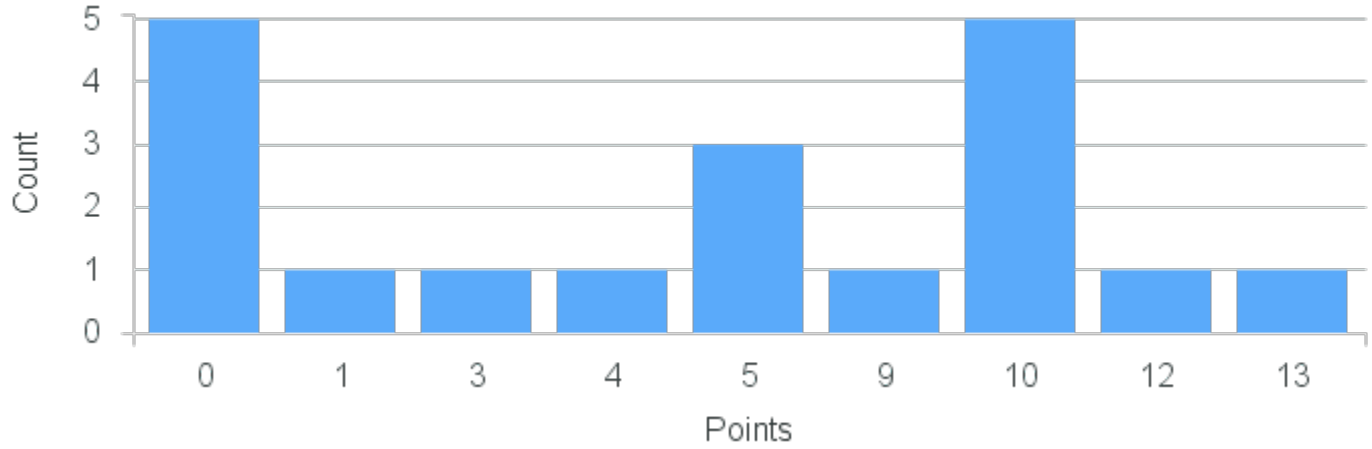

Course Point Distribution for Fall 2021

CRN: 12127
Latin-American Philosophy

Course ID: PH283 2211 Cross List:

Limit: 25
Demand: 19
Waitlisted: 0

Department: Philosophy

Term	Block(s)	CRN	Course ID	See Also	Course Limit	Course Demand	Count	Points
Fall 2021	2	12127	PH283 2211		25	19	1	13
Fall 2021	2	12127	PH283 2211		25	19	1	12
Fall 2021	2	12127	PH283 2211		25	19	5	10
Fall 2021	2	12127	PH283 2211		25	19	1	9
Fall 2021	2	12127	PH283 2211		25	19	3	5
Fall 2021	2	12127	PH283 2211		25	19	1	4
Fall 2021	2	12127	PH283 2211		25	19	1	3
Fall 2021	2	12127	PH283 2211		25	19	1	1
Fall 2021	2	12127	PH283 2211		25	19	5	0