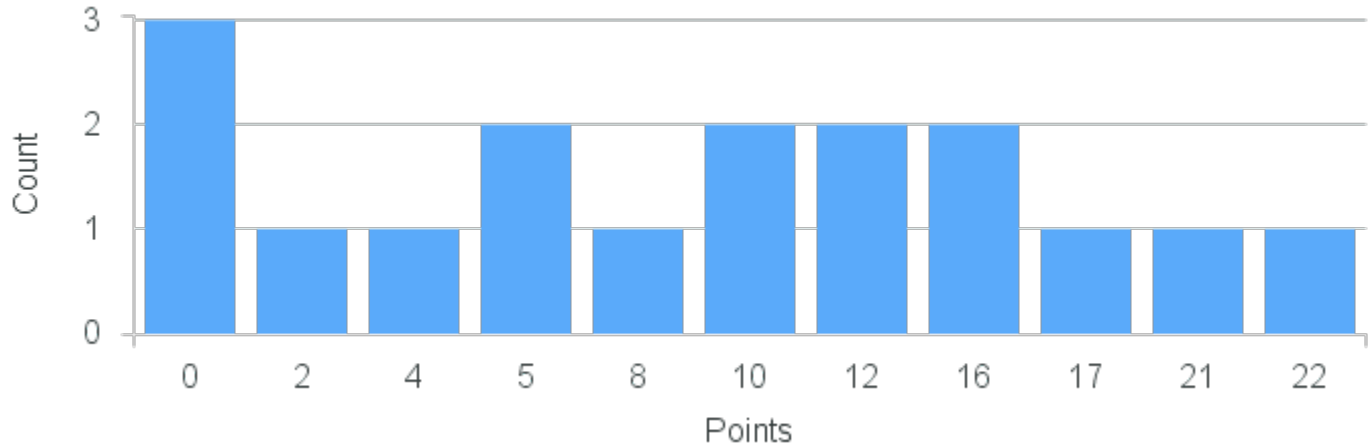

Course Point Distribution for Fall 2021

CRN: 12320

Course ID: EN286 2211 Cross List:

Limit: 16

Topics in Creative Writing: Introduction to Creative Writing

Demand: 17

Waitlisted: 1

Department: English

Min Points: 0

Term	Block(s)	CRN	Course ID	See Also	Course Limit	Course Demand	Count	Points
Fall 2021	2	12320	EN286 2211		16	17	1	22
Fall 2021	2	12320	EN286 2211		16	17	1	21
Fall 2021	2	12320	EN286 2211		16	17	1	17
Fall 2021	2	12320	EN286 2211		16	17	2	16
Fall 2021	2	12320	EN286 2211		16	17	2	12
Fall 2021	2	12320	EN286 2211		16	17	2	10
Fall 2021	2	12320	EN286 2211		16	17	1	8
Fall 2021	2	12320	EN286 2211		16	17	2	5
Fall 2021	2	12320	EN286 2211		16	17	1	4
Fall 2021	2	12320	EN286 2211		16	17	1	2
Fall 2021	2	12320	EN286 2211		16	17	3	0