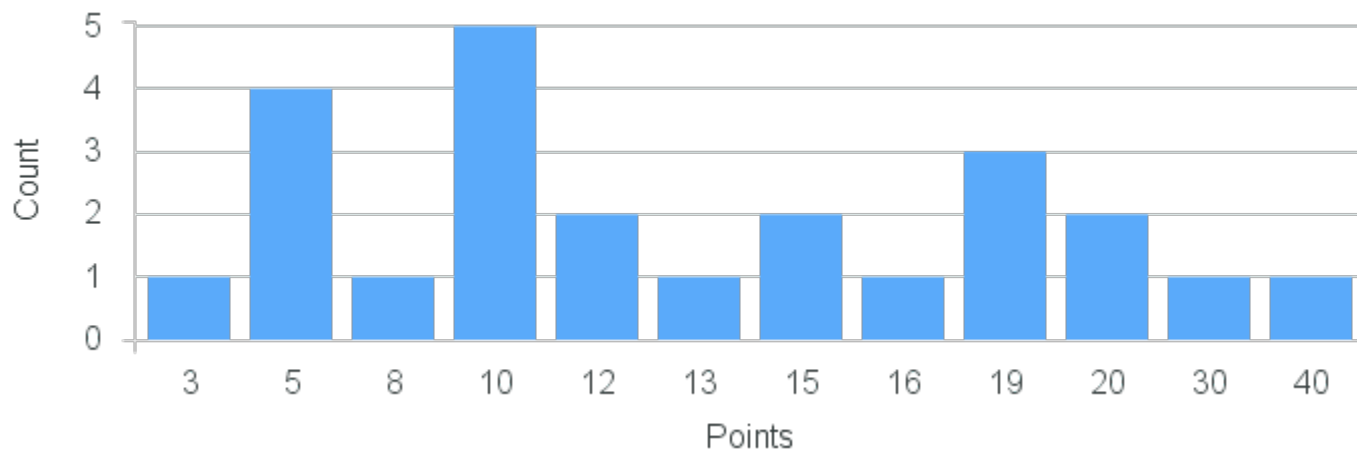

Course Point Distribution for Fall 2021

CRN: 11678

Course ID: EV315 2211 Cross List:

Limit: 14

Atmosphere-Biosphere Interactions

Demand: 24

Waitlisted: 10

Department: Environmental Science

Min Points: 10

Term	Block(s)	CRN	Course ID	See Also	Course Limit	Course Demand	Count	Points
Fall 2021	2	11678	EV315 2211		14	24	1	40
Fall 2021	2	11678	EV315 2211		14	24	1	30
Fall 2021	2	11678	EV315 2211		14	24	2	20
Fall 2021	2	11678	EV315 2211		14	24	3	19
Fall 2021	2	11678	EV315 2211		14	24	1	16
Fall 2021	2	11678	EV315 2211		14	24	2	15
Fall 2021	2	11678	EV315 2211		14	24	1	13
Fall 2021	2	11678	EV315 2211		14	24	2	12
Fall 2021	2	11678	EV315 2211		14	24	5	10
Fall 2021	2	11678	EV315 2211		14	24	1	8
Fall 2021	2	11678	EV315 2211		14	24	4	5
Fall 2021	2	11678	EV315 2211		14	24	1	3