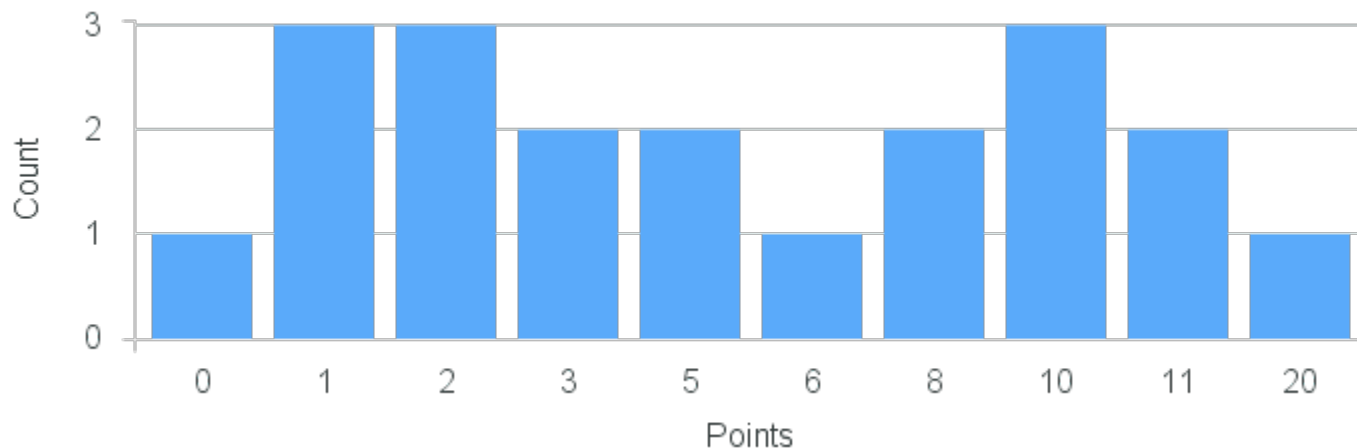

Course Point Distribution for Fall 2021

CRN: 12170

Course ID: MB325 3311 Cross List:

Limit: 25

Molecular and Cellular Immunology

Demand: 20

Waitlisted: 0

Department: Molecular Biology