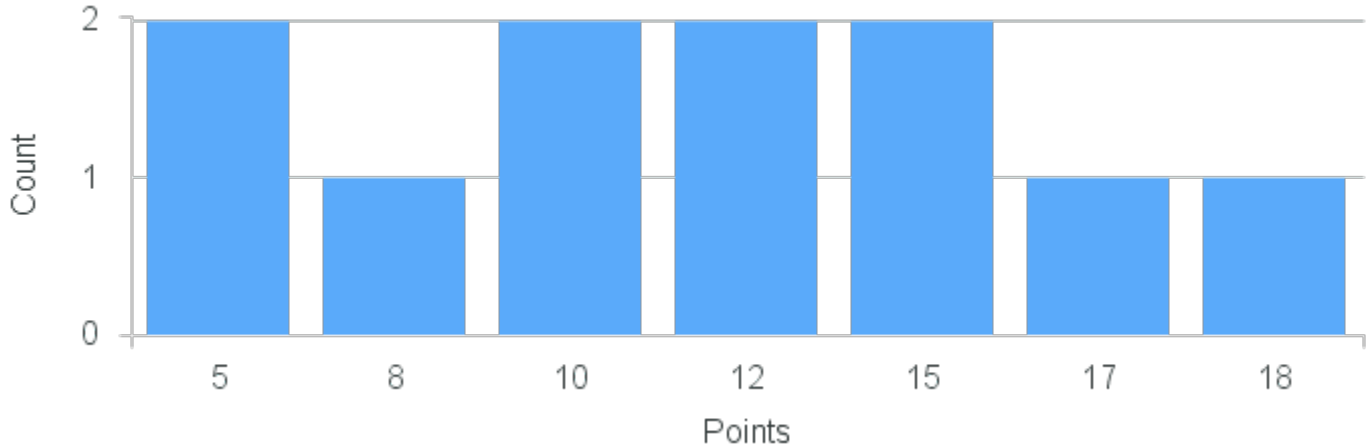

Course Point Distribution for Fall 2021

CRN: 11981
Econometrics

Course ID: EC303 1111 Cross List:

Limit: 25
Demand: 11
Waitlisted: 0

Department: Economics & Business

Term	Block(s)	CRN	Course ID	See Also	Course Limit	Course Demand	Count	Points
Fall 2021	1	11981	EC303 1111		25	11	1	18
Fall 2021	1	11981	EC303 1111		25	11	1	17
Fall 2021	1	11981	EC303 1111		25	11	2	15
Fall 2021	1	11981	EC303 1111		25	11	2	12
Fall 2021	1	11981	EC303 1111		25	11	2	10
Fall 2021	1	11981	EC303 1111		25	11	1	8
Fall 2021	1	11981	EC303 1111		25	11	2	5