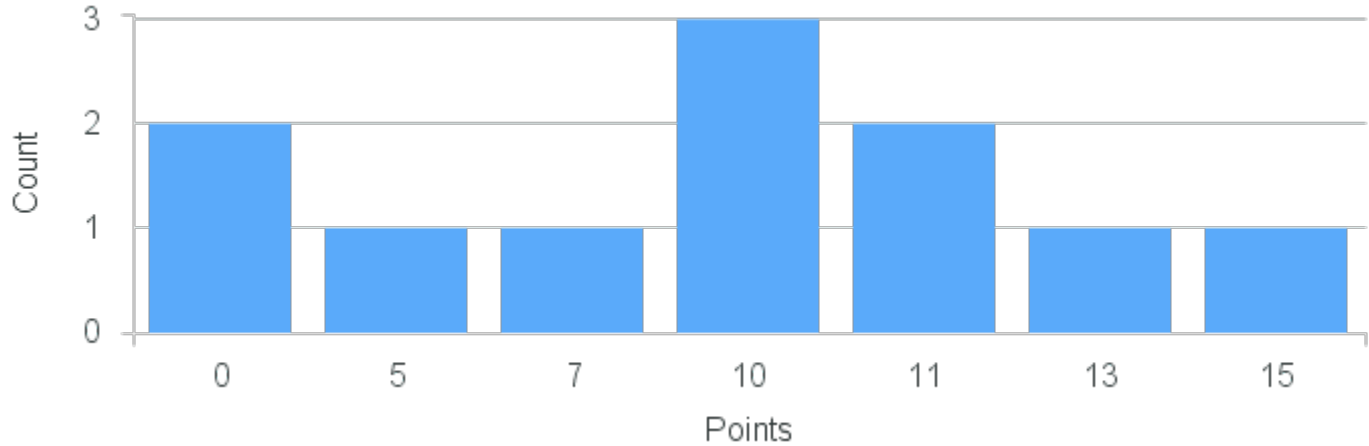

Course Point Distribution for Fall 2021

CRN: 12478

Course ID: EN381 1111 Cross List:

Limit: 25

Major Authors: Gwendolyn Brooks

Demand: 11

Waitlisted: 0

Department: English

Term	Block(s)	CRN	Course ID	See Also	Course Limit	Course Demand	Count	Points
Fall 2021	1	12478	EN381 1111		25	11	1	15
Fall 2021	1	12478	EN381 1111		25	11	1	13
Fall 2021	1	12478	EN381 1111		25	11	2	11
Fall 2021	1	12478	EN381 1111		25	11	3	10
Fall 2021	1	12478	EN381 1111		25	11	1	7
Fall 2021	1	12478	EN381 1111		25	11	1	5
Fall 2021	1	12478	EN381 1111		25	11	2	0