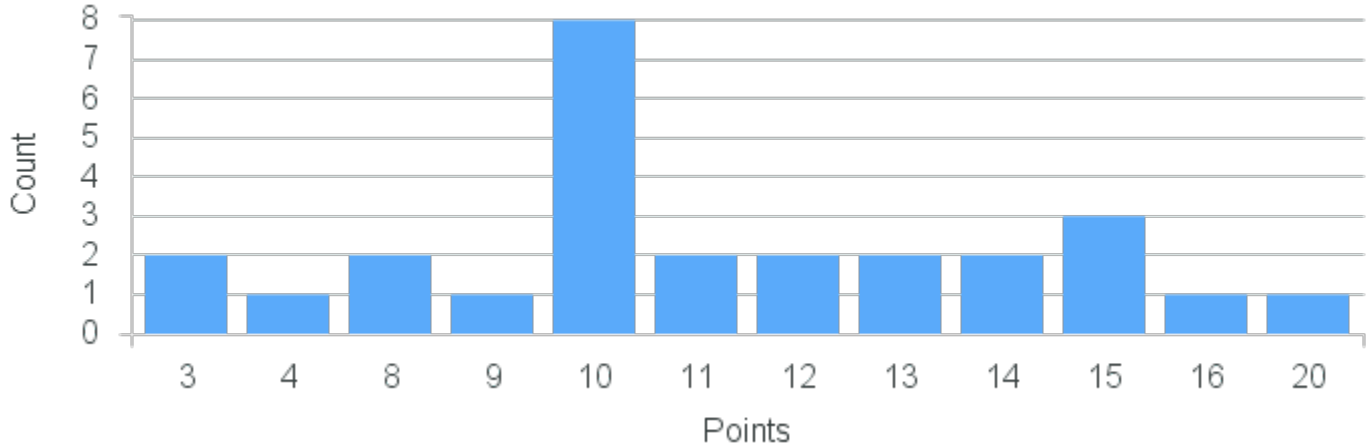

Course Point Distribution for Fall 2021

CRN: 11793
Introduction to Earth Systems

Course ID: GY140 4421 Cross List:

Limit: 25
Demand: 27
Waitlisted: 2
Min Points: 4

Department: Geology

Term	Block(s)	CRN	Course ID	See Also	Course Limit	Course Demand	Count	Points
Fall 2021	4	11793	GY140 4421		25	27	1	20
Fall 2021	4	11793	GY140 4421		25	27	1	16
Fall 2021	4	11793	GY140 4421		25	27	3	15
Fall 2021	4	11793	GY140 4421		25	27	2	14
Fall 2021	4	11793	GY140 4421		25	27	2	13
Fall 2021	4	11793	GY140 4421		25	27	2	12
Fall 2021	4	11793	GY140 4421		25	27	2	11
Fall 2021	4	11793	GY140 4421		25	27	8	10
Fall 2021	4	11793	GY140 4421		25	27	1	9
Fall 2021	4	11793	GY140 4421		25	27	2	8
Fall 2021	4	11793	GY140 4421		25	27	1	4
Fall 2021	4	11793	GY140 4421		25	27	2	3