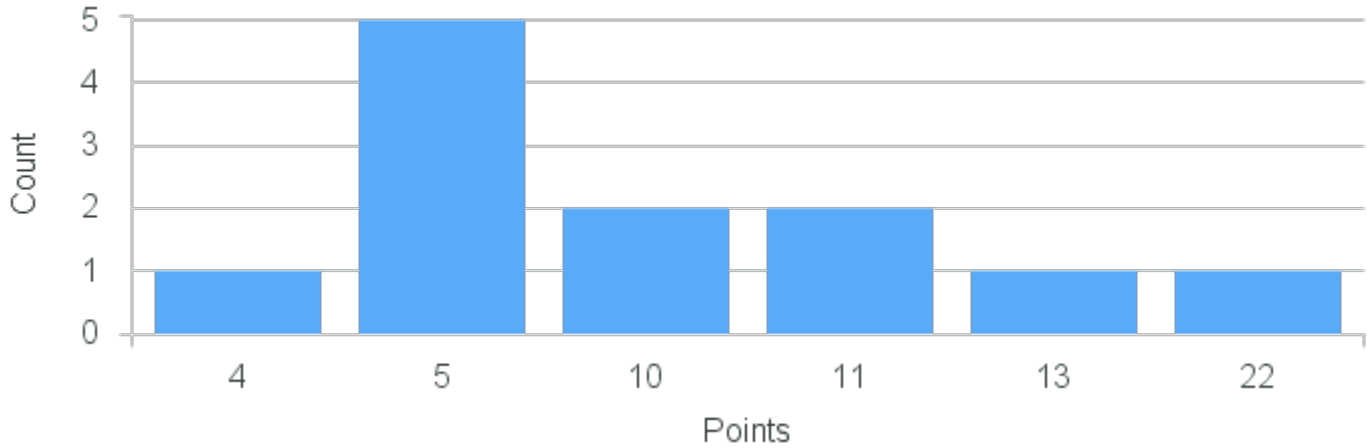

Course Point Distribution for Fall 2021

CRN: 12197
Theories of Race and Ethnicity

Course ID: RM212 3311 **Cross List:**

Limit: 25
Demand: 12
Waitlisted: 0

Department: Race, Ethnicity, and Migration

Term	Block(s)	CRN	Course ID	See Also	Course Limit	Course Demand	Count	Points
Fall 2021	3	12197	RM212 3311		25	12	1	22
Fall 2021	3	12197	RM212 3311		25	12	1	13
Fall 2021	3	12197	RM212 3311		25	12	2	11
Fall 2021	3	12197	RM212 3311		25	12	2	10
Fall 2021	3	12197	RM212 3311		25	12	5	5
Fall 2021	3	12197	RM212 3311		25	12	1	4