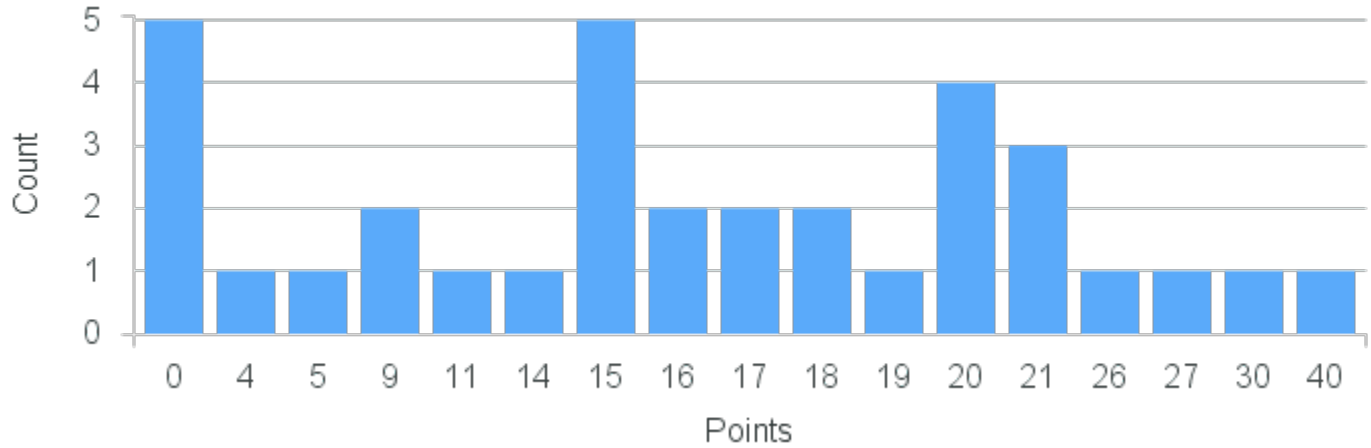

Course Point Distribution for Fall 2021

CRN: 12354

Course ID: EV128 1111 Cross List:

Limit: 25

Introduction to Global Climate Change

Demand: 34

Waitlisted: 9

Department: Environmental Science

Min Points: 11

Term	Block(s)	CRN	Course ID	See Also	Course Limit	Course Demand	Count	Points
Fall 2021	1	12354	EV128 1111		25	34	1	40
Fall 2021	1	12354	EV128 1111		25	34	1	30
Fall 2021	1	12354	EV128 1111		25	34	1	27
Fall 2021	1	12354	EV128 1111		25	34	1	26
Fall 2021	1	12354	EV128 1111		25	34	3	21
Fall 2021	1	12354	EV128 1111		25	34	4	20
Fall 2021	1	12354	EV128 1111		25	34	1	19
Fall 2021	1	12354	EV128 1111		25	34	2	18
Fall 2021	1	12354	EV128 1111		25	34	2	17
Fall 2021	1	12354	EV128 1111		25	34	2	16
Fall 2021	1	12354	EV128 1111		25	34	5	15
Fall 2021	1	12354	EV128 1111		25	34	1	14
Fall 2021	1	12354	EV128 1111		25	34	1	11
Fall 2021	1	12354	EV128 1111		25	34	2	9