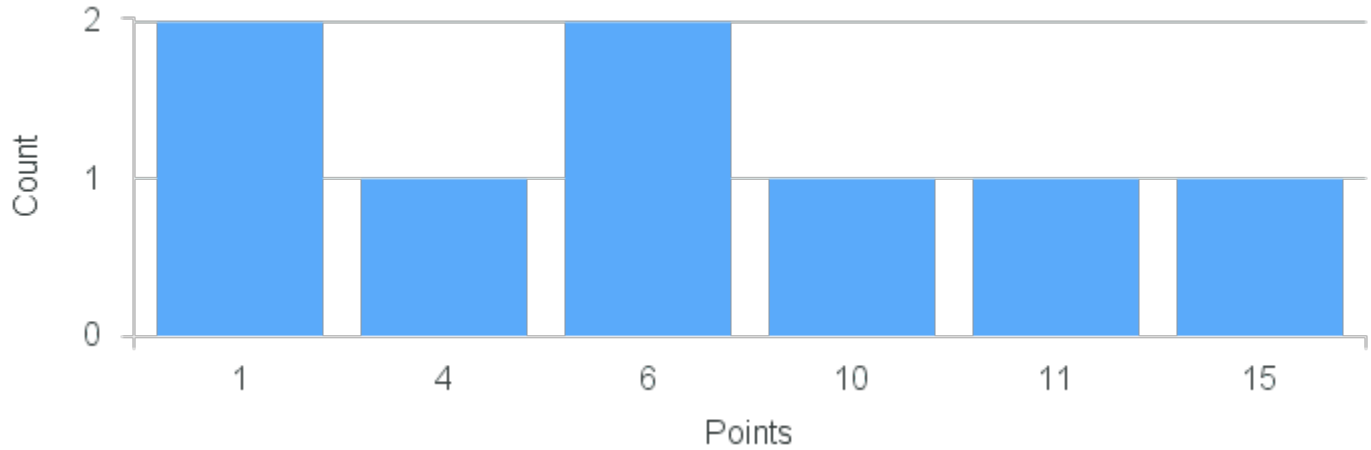

Course Point Distribution for Fall 2021

CRN: 12063
Elementary German (I)

Course ID: GR101 3311 **Cross List:**

Limit: 18
Demand: 8
Waitlisted: 0

Department: German, Russian & E
Asian Lang

Term	Block(s)	CRN	Course ID	See Also	Course Limit	Course Demand	Count	Points
Fall 2021	3	12063	GR101 3311		18	8	1	15
Fall 2021	3	12063	GR101 3311		18	8	1	11
Fall 2021	3	12063	GR101 3311		18	8	1	10
Fall 2021	3	12063	GR101 3311		18	8	2	6
Fall 2021	3	12063	GR101 3311		18	8	1	4
Fall 2021	3	12063	GR101 3311		18	8	2	1