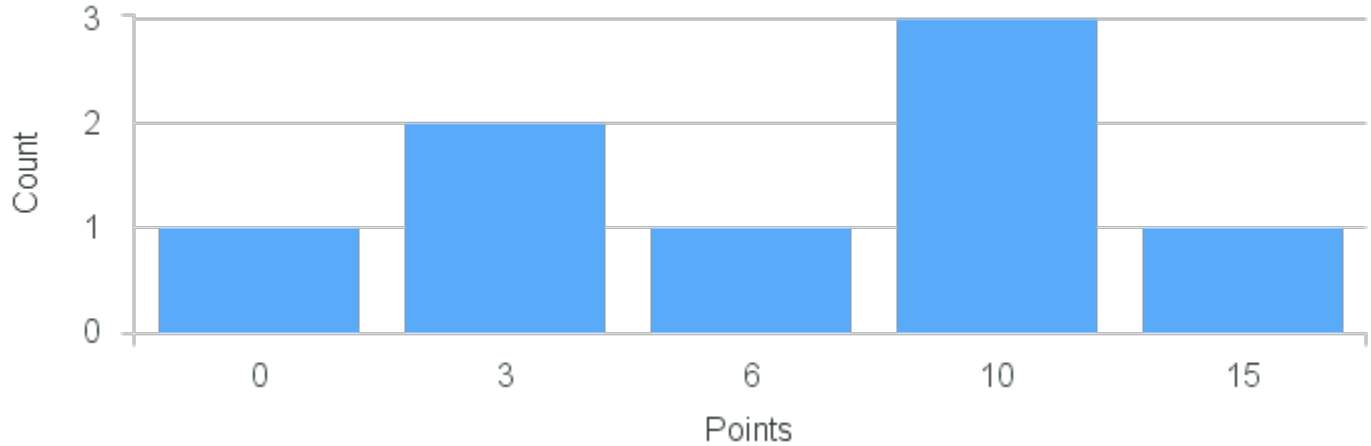

Course Point Distribution for Fall 2021

CRN: 12147

Course ID: TH304 2211 Cross List: DA304 2211

Limit: 25

Advanced Performance: Performance Installation

Demand: 8

Waitlisted: 0

Department: Theatre and Dance