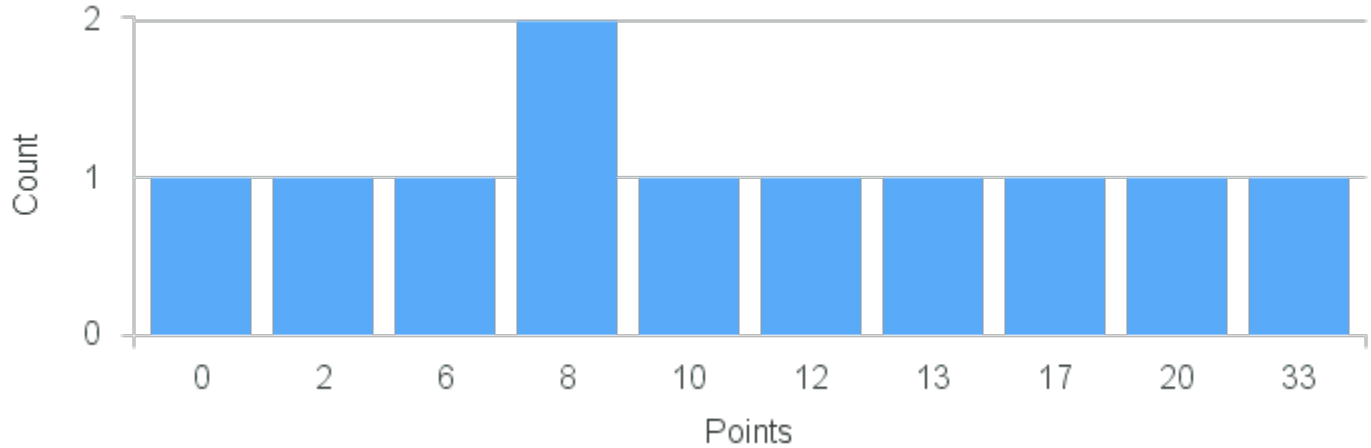

Course Point Distribution for Fall 2021

CRN: 11718

Course ID: PS209 3311 Cross List:

Limit: 25

Introduction to International Relations

Demand: 11

Waitlisted: 0

Department: Political Science

Term	Block(s)	CRN	Course ID	See Also	Course Limit	Course Demand	Count	Points
Fall 2021	3	11718	PS209 3311		25	11	1	33
Fall 2021	3	11718	PS209 3311		25	11	1	20
Fall 2021	3	11718	PS209 3311		25	11	1	17
Fall 2021	3	11718	PS209 3311		25	11	1	13
Fall 2021	3	11718	PS209 3311		25	11	1	12
Fall 2021	3	11718	PS209 3311		25	11	1	10
Fall 2021	3	11718	PS209 3311		25	11	2	8
Fall 2021	3	11718	PS209 3311		25	11	1	6
Fall 2021	3	11718	PS209 3311		25	11	1	2
Fall 2021	3	11718	PS209 3311		25	11	1	0