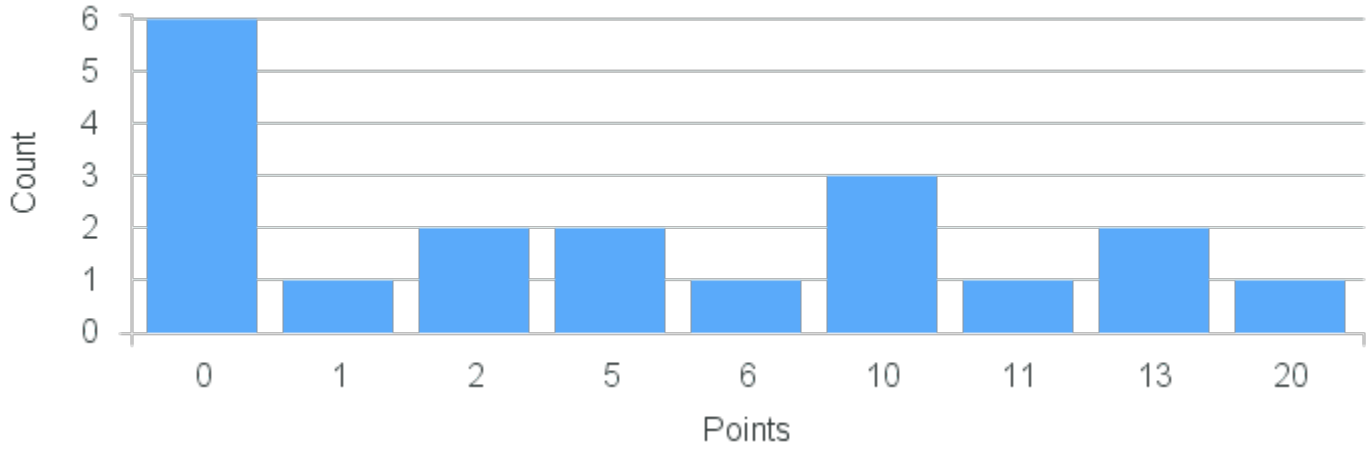

Philosophy
Course Point Distribution for
Fall 2021 Preregistration

Course Point Distribution for Fall 2021

CRN: 12145
Greek Philosophy

Course ID: PH101 4411 Cross List:

Limit: 25
Demand: 19
Waitlisted: 0

Department: Philosophy