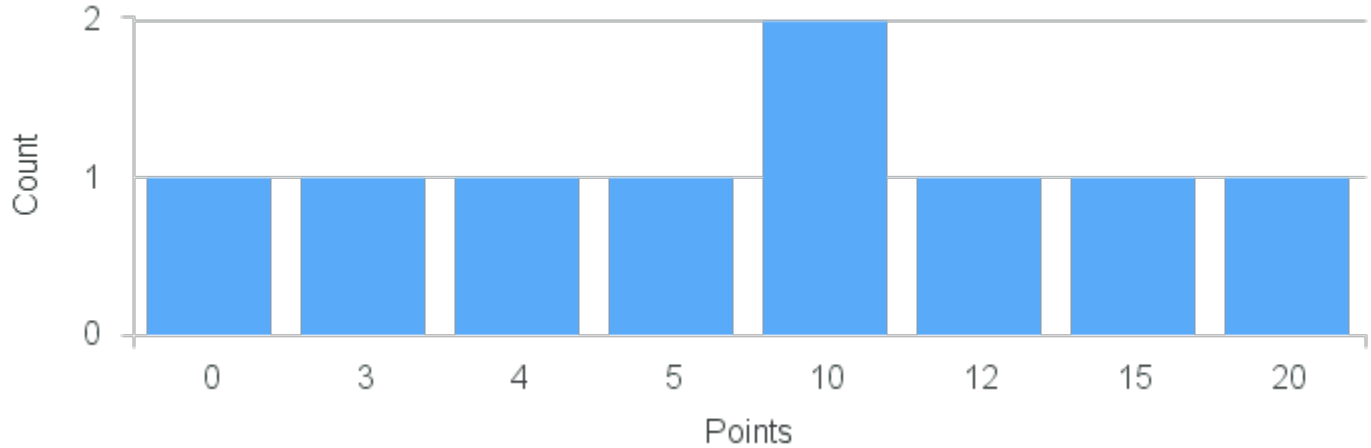

Course Point Distribution for Fall 2021

CRN: 12276

Course ID: SO290 4411 Cross List:

Limit: 25

Advanced Topics in Sociology: Abolition Democracy in the Pandemic Era

Demand: 9

Waitlisted: 0

Department: Sociology

Term	Block(s)	CRN	Course ID	See Also	Course Limit	Course Demand	Count	Points
Fall 2021	4	12276	SO290 4411		25	9	1	20
Fall 2021	4	12276	SO290 4411		25	9	1	15
Fall 2021	4	12276	SO290 4411		25	9	1	12
Fall 2021	4	12276	SO290 4411		25	9	2	10
Fall 2021	4	12276	SO290 4411		25	9	1	5
Fall 2021	4	12276	SO290 4411		25	9	1	4
Fall 2021	4	12276	SO290 4411		25	9	1	3
Fall 2021	4	12276	SO290 4411		25	9	1	0