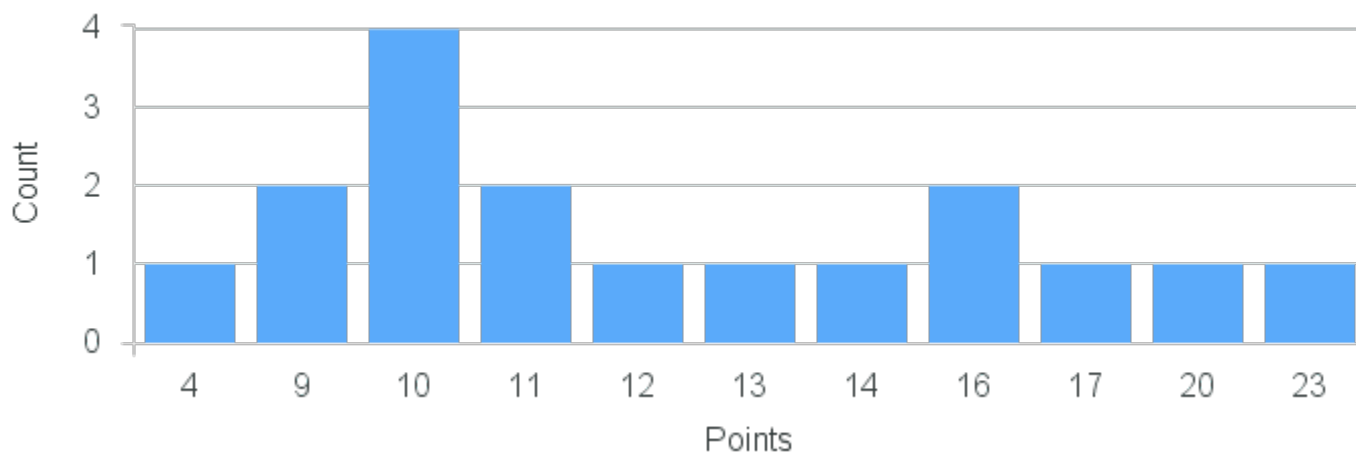

Course Point Distribution for Fall 2021

CRN: 12101
General Chemistry II

Course ID: CH108 2211 Cross List:

Limit: 25
Demand: 17
Waitlisted: 0

Department: Chemistry &
Biochemistry

Term	Block(s)	CRN	Course ID	See Also	Course Limit	Course Demand	Count	Points
Fall 2021	2	12101	CH108 2211		25	17	1	23
Fall 2021	2	12101	CH108 2211		25	17	1	20
Fall 2021	2	12101	CH108 2211		25	17	1	17
Fall 2021	2	12101	CH108 2211		25	17	2	16
Fall 2021	2	12101	CH108 2211		25	17	1	14
Fall 2021	2	12101	CH108 2211		25	17	1	13
Fall 2021	2	12101	CH108 2211		25	17	1	12
Fall 2021	2	12101	CH108 2211		25	17	2	11
Fall 2021	2	12101	CH108 2211		25	17	4	10
Fall 2021	2	12101	CH108 2211		25	17	2	9
Fall 2021	2	12101	CH108 2211		25	17	1	4