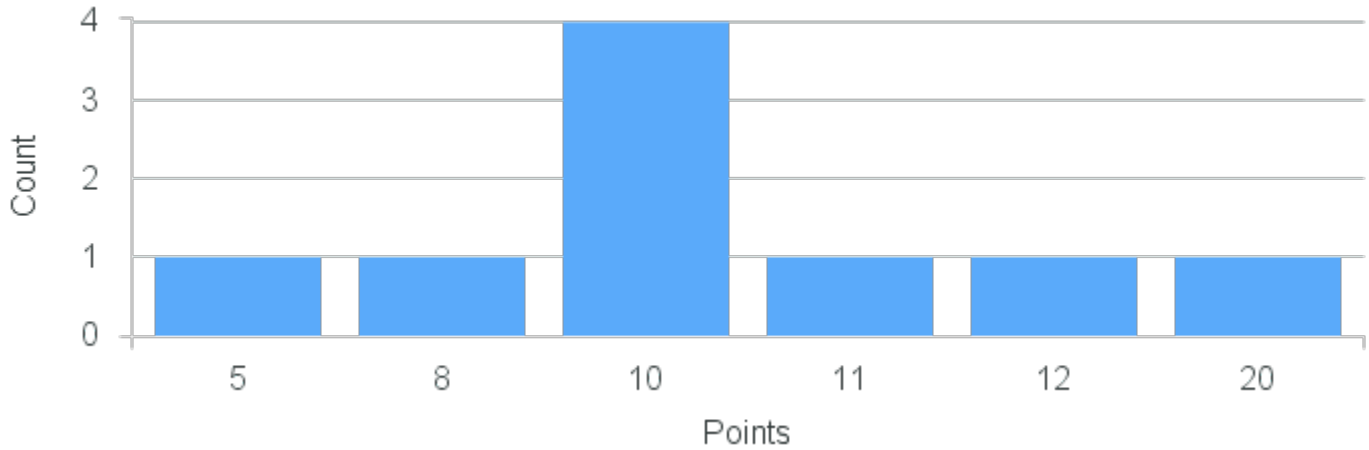

Course Point Distribution for Fall 2021

CRN: 11727
Ecology

Course ID: BE208 2211 Cross List: SW208 2211

Limit: 14
Demand: 9
Waitlisted: 0

Department: Organismal Biology & Ecology

Term	Block(s)	CRN	Course ID	See Also	Course Limit	Course Demand	Count	Points
Fall 2021	2	11727	BE208 2211	SW208 2211	14	9	1	20
Fall 2021	2	11727	BE208 2211	SW208 2211	14	9	1	12
Fall 2021	2	11727	BE208 2211	SW208 2211	14	9	1	11
Fall 2021	2	11727	BE208 2211	SW208 2211	14	9	4	10
Fall 2021	2	11727	BE208 2211	SW208 2211	14	9	1	8
Fall 2021	2	11727	BE208 2211	SW208 2211	14	9	1	5