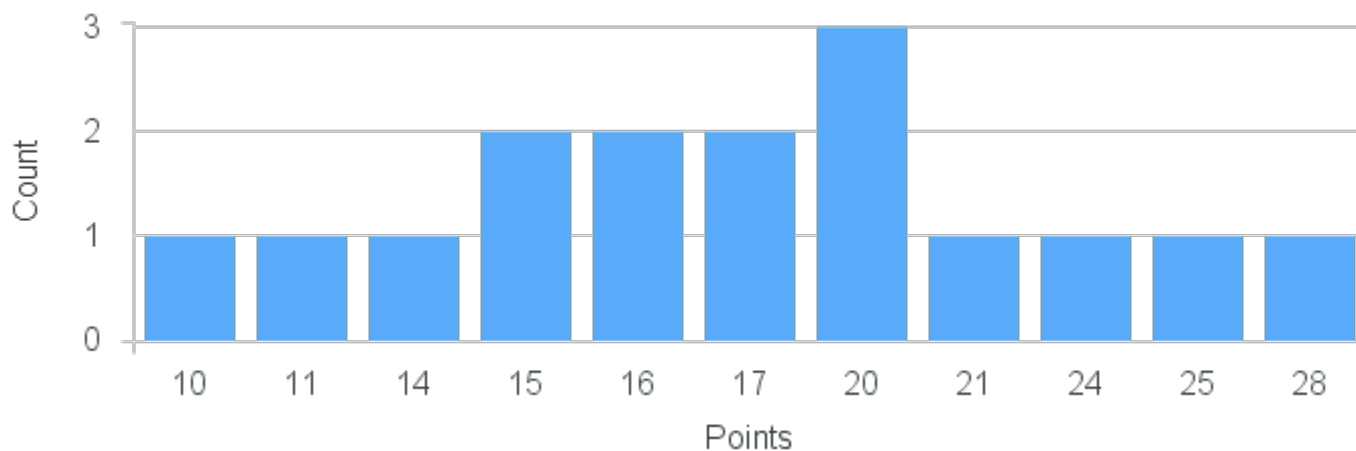

Course Point Distribution for Fall 2021

CRN: 12089
General Chemistry I

Course ID: CH107 1111 Cross List:

Limit: 25
Demand: 16
Waitlisted: 0

Department: Chemistry &
Biochemistry

Term	Block(s)	CRN	Course ID	See Also	Course Limit	Course Demand	Count	Points
Fall 2021	1	12089	CH107 1111		25	16	1	28
Fall 2021	1	12089	CH107 1111		25	16	1	25
Fall 2021	1	12089	CH107 1111		25	16	1	24
Fall 2021	1	12089	CH107 1111		25	16	1	21
Fall 2021	1	12089	CH107 1111		25	16	3	20
Fall 2021	1	12089	CH107 1111		25	16	2	17
Fall 2021	1	12089	CH107 1111		25	16	2	16
Fall 2021	1	12089	CH107 1111		25	16	2	15
Fall 2021	1	12089	CH107 1111		25	16	1	14
Fall 2021	1	12089	CH107 1111		25	16	1	11
Fall 2021	1	12089	CH107 1111		25	16	1	10