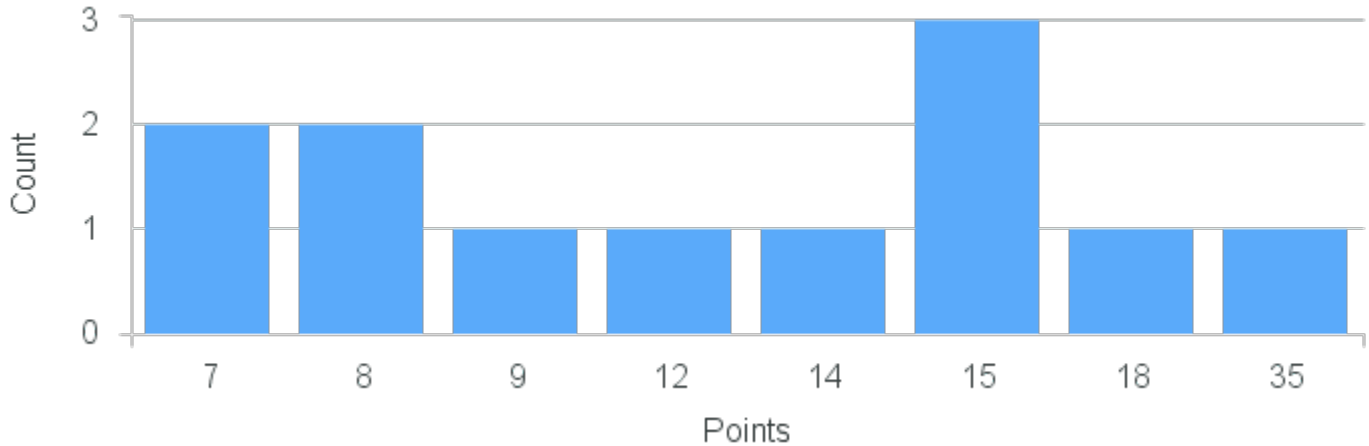

Course Point Distribution for Fall 2021

CRN: 12395
Calculus 2

Course ID: MA129 1111 Cross List:

Limit: 25
Demand: 12
Waitlisted: 0

Department: Mathematics &
Computer Science

Term	Block(s)	CRN	Course ID	See Also	Course Limit	Course Demand	Count	Points
Fall 2021	1	12395	MA129 1111		25	12	1	35
Fall 2021	1	12395	MA129 1111		25	12	1	18
Fall 2021	1	12395	MA129 1111		25	12	3	15
Fall 2021	1	12395	MA129 1111		25	12	1	14
Fall 2021	1	12395	MA129 1111		25	12	1	12
Fall 2021	1	12395	MA129 1111		25	12	1	9
Fall 2021	1	12395	MA129 1111		25	12	2	8
Fall 2021	1	12395	MA129 1111		25	12	2	7