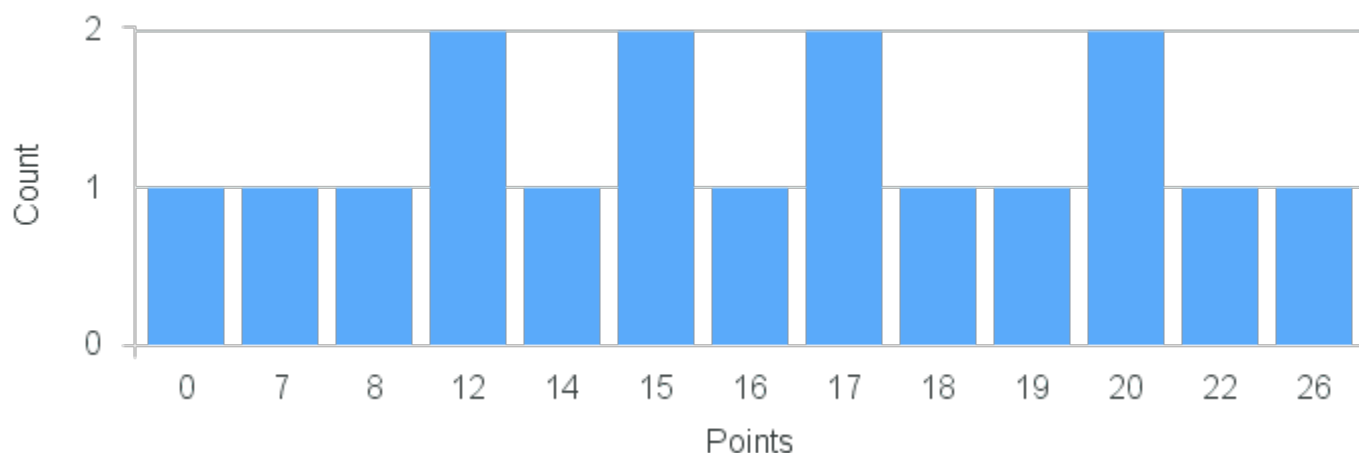

Course Point Distribution for Fall 2021

CRN: 12193
Field Botany

Course ID: BE202 1111 Cross List: SW202 1111

Limit: 14
Demand: 17
Waitlisted: 3
Min Points: 12

Department: Organismal Biology & Ecology

Term	Block(s)	CRN	Course ID	See Also	Course Limit	Course Demand	Count	Points
Fall 2021	1	12193	BE202 1111	SW202 1111	14	17	1	26
Fall 2021	1	12193	BE202 1111	SW202 1111	14	17	1	22
Fall 2021	1	12193	BE202 1111	SW202 1111	14	17	2	20
Fall 2021	1	12193	BE202 1111	SW202 1111	14	17	1	19
Fall 2021	1	12193	BE202 1111	SW202 1111	14	17	1	18
Fall 2021	1	12193	BE202 1111	SW202 1111	14	17	2	17
Fall 2021	1	12193	BE202 1111	SW202 1111	14	17	1	16
Fall 2021	1	12193	BE202 1111	SW202 1111	14	17	2	15
Fall 2021	1	12193	BE202 1111	SW202 1111	14	17	1	14
Fall 2021	1	12193	BE202 1111	SW202 1111	14	17	2	12
Fall 2021	1	12193	BE202 1111	SW202 1111	14	17	1	8
Fall 2021	1	12193	BE202 1111	SW202 1111	14	17	1	7
Fall 2021	1	12193	BE202 1111	SW202 1111	14	17	1	0