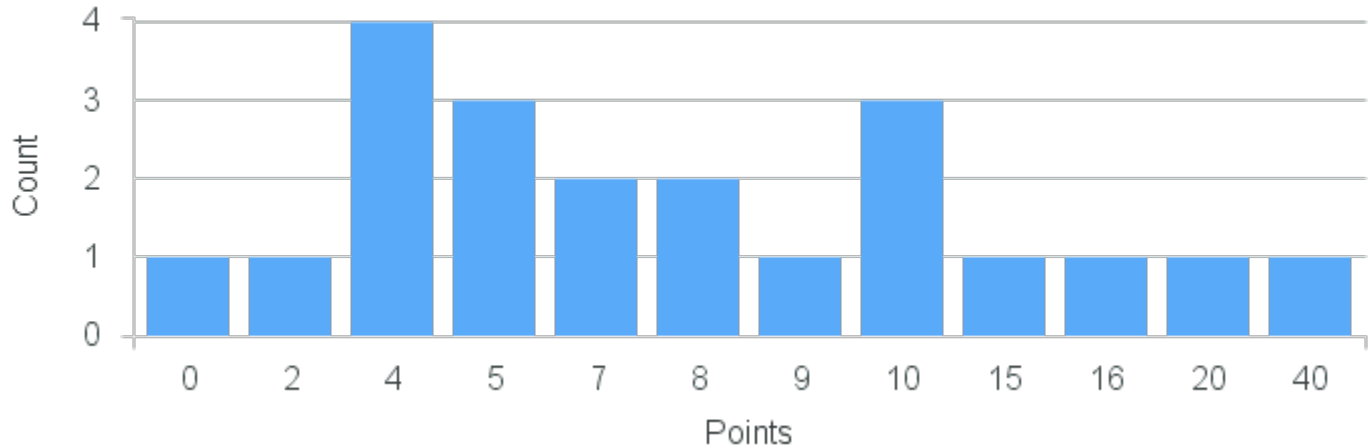

Course Point Distribution for Fall 2021

CRN: 11661

Course ID: FM210 4411 Cross List:

Limit: 16

Topics in Filmmaking: Storytelling through Sound

Demand: 21

Waitlisted: 5

Department: Film and New Media
Studies

Min Points: 4

Term	Block(s)	CRN	Course ID	See Also	Course Limit	Course Demand	Count	Points
Fall 2021	4	11661	FM210 4411		16	21	1	40
Fall 2021	4	11661	FM210 4411		16	21	1	20
Fall 2021	4	11661	FM210 4411		16	21	1	16
Fall 2021	4	11661	FM210 4411		16	21	1	15
Fall 2021	4	11661	FM210 4411		16	21	3	10
Fall 2021	4	11661	FM210 4411		16	21	1	9
Fall 2021	4	11661	FM210 4411		16	21	2	8
Fall 2021	4	11661	FM210 4411		16	21	2	7
Fall 2021	4	11661	FM210 4411		16	21	3	5
Fall 2021	4	11661	FM210 4411		16	21	4	4
Fall 2021	4	11661	FM210 4411		16	21	1	2
Fall 2021	4	11661	FM210 4411		16	21	1	0