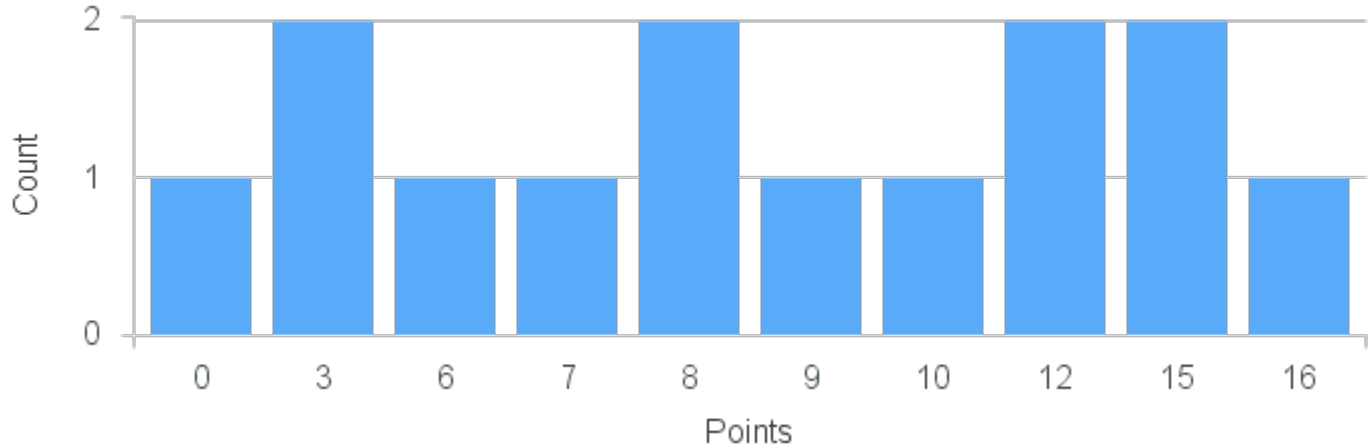

Course Point Distribution for Fall 2021

CRN: 12456
Environmental Economics

Course ID: EC243 3311 Cross List: EV335 3311

Limit: 25
Demand: 14
Waitlisted: 0

Department: Economics & Business

Term	Block(s)	CRN	Course ID	See Also	Course Limit	Course Demand	Count	Points
Fall 2021	3	12456	EC243 3311	EV335 3311	25	14	1	16
Fall 2021	3	12456	EC243 3311	EV335 3311	25	14	2	15
Fall 2021	3	12456	EC243 3311	EV335 3311	25	14	2	12
Fall 2021	3	12456	EC243 3311	EV335 3311	25	14	1	10
Fall 2021	3	12456	EC243 3311	EV335 3311	25	14	1	9
Fall 2021	3	12456	EC243 3311	EV335 3311	25	14	2	8
Fall 2021	3	12456	EC243 3311	EV335 3311	25	14	1	7
Fall 2021	3	12456	EC243 3311	EV335 3311	25	14	1	6
Fall 2021	3	12456	EC243 3311	EV335 3311	25	14	2	3
Fall 2021	3	12456	EC243 3311	EV335 3311	25	14	1	0