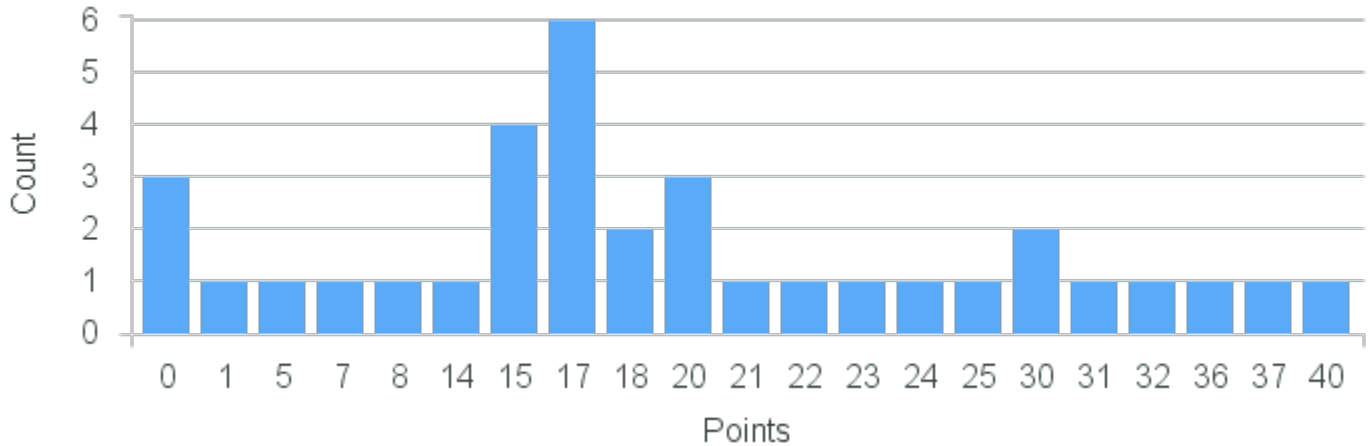

Course Point Distribution for Fall 2021

CRN: 11651
Basic Filmmaking

Course ID: FM102 3311 Cross List:

Limit: 16
Demand: 35
Waitlisted: 19
Min Points: 18

Department: Film and New Media
Studies

Term	Block(s)	CRN	Course ID	See Also	Course Limit	Course Demand	Count	Points
Fall 2021	3	11651	FM102 3311		16	35	1	40
Fall 2021	3	11651	FM102 3311		16	35	1	37
Fall 2021	3	11651	FM102 3311		16	35	1	36
Fall 2021	3	11651	FM102 3311		16	35	1	32
Fall 2021	3	11651	FM102 3311		16	35	1	31
Fall 2021	3	11651	FM102 3311		16	35	2	30
Fall 2021	3	11651	FM102 3311		16	35	1	25
Fall 2021	3	11651	FM102 3311		16	35	1	24
Fall 2021	3	11651	FM102 3311		16	35	1	23
Fall 2021	3	11651	FM102 3311		16	35	1	22
Fall 2021	3	11651	FM102 3311		16	35	1	21
Fall 2021	3	11651	FM102 3311		16	35	3	20
Fall 2021	3	11651	FM102 3311		16	35	2	18
Fall 2021	3	11651	FM102 3311		16	35	6	17