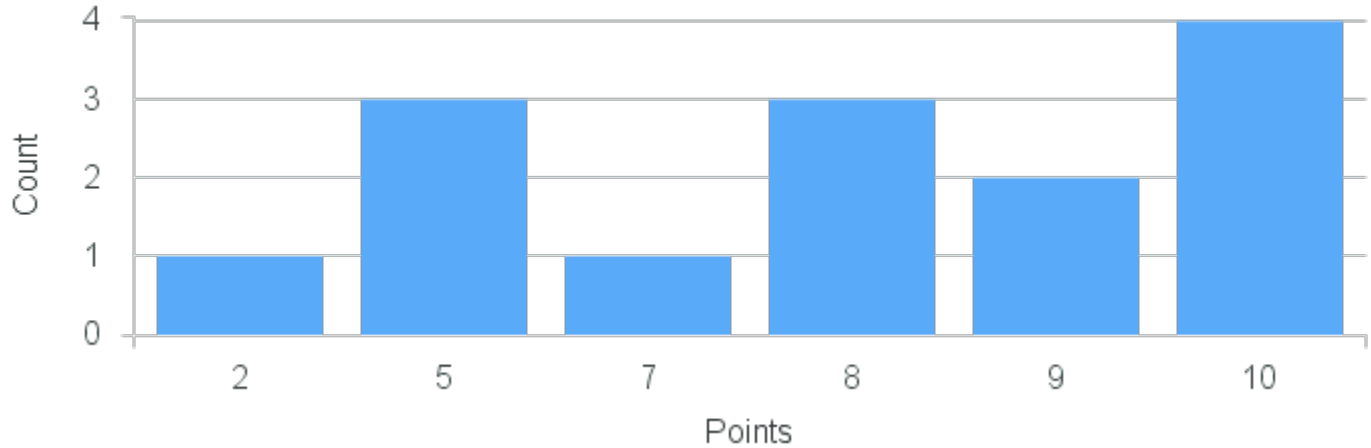

Course Point Distribution for Fall 2021

CRN: 11925
Power and Everyday Life

Course ID: PS337 2211 **Cross List:**

Limit: 25
Demand: 14
Waitlisted: 0

Department: Political Science

Term	Block(s)	CRN	Course ID	See Also	Course Limit	Course Demand	Count	Points
Fall 2021	2	11925	PS337 2211		25	14	4	10
Fall 2021	2	11925	PS337 2211		25	14	2	9
Fall 2021	2	11925	PS337 2211		25	14	3	8
Fall 2021	2	11925	PS337 2211		25	14	1	7
Fall 2021	2	11925	PS337 2211		25	14	3	5
Fall 2021	2	11925	PS337 2211		25	14	1	2