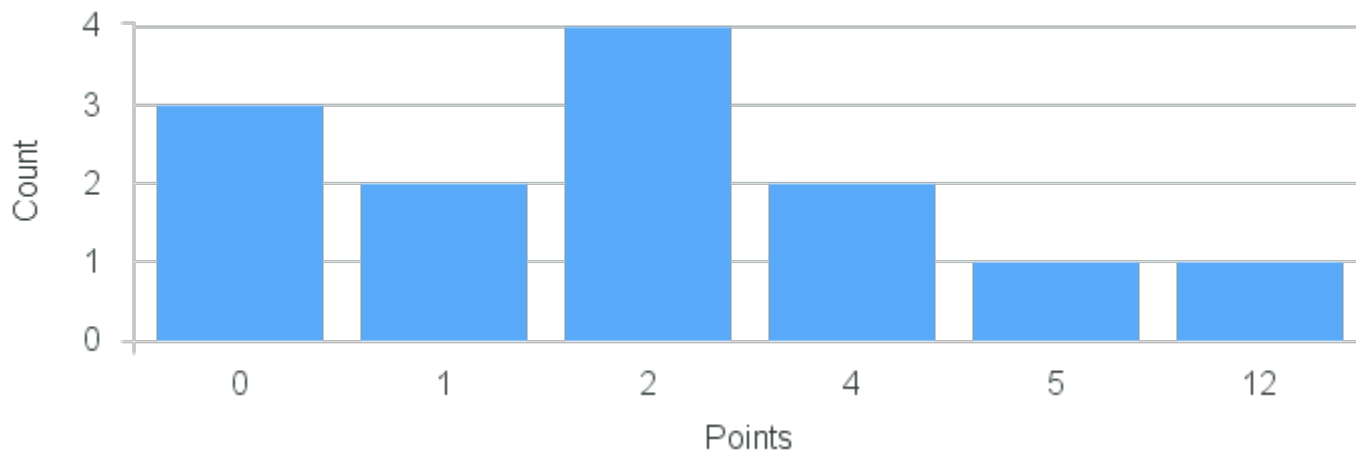

Course Point Distribution for Fall 2021

CRN: 12174

Course ID: MB401 1111 Cross List:

Limit: 14

Advanced Special Topics in Molecular Biology

Demand: 13

Waitlisted: 0

Department: Molecular Biology

Term	Block(s)	CRN	Course ID	See Also	Course Limit	Course Demand	Count	Points
Fall 2021	1	12174	MB401 1111		14	13	1	12
Fall 2021	1	12174	MB401 1111		14	13	1	5
Fall 2021	1	12174	MB401 1111		14	13	2	4
Fall 2021	1	12174	MB401 1111		14	13	4	2
Fall 2021	1	12174	MB401 1111		14	13	2	1
Fall 2021	1	12174	MB401 1111		14	13	3	0