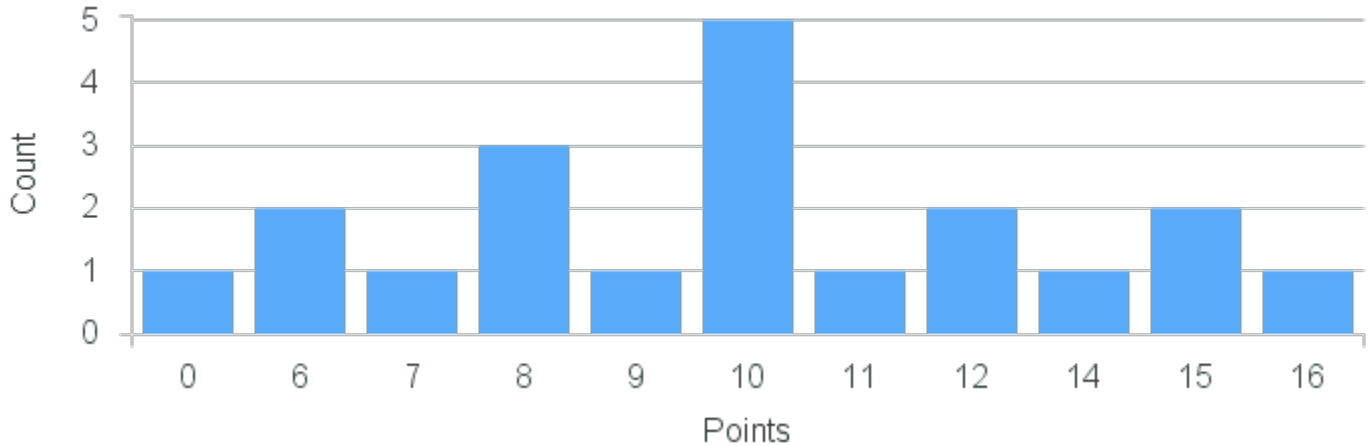

Course Point Distribution for Fall 2021

CRN: 12335
Calculus 2

Course ID: MA129 3311 Cross List:

Limit: 25
Demand: 20
Waitlisted: 0

Department: Mathematics &
Computer Science

Term	Block(s)	CRN	Course ID	See Also	Course Limit	Course Demand	Count	Points
Fall 2021	3	12335	MA129 3311		25	20	1	16
Fall 2021	3	12335	MA129 3311		25	20	2	15
Fall 2021	3	12335	MA129 3311		25	20	1	14
Fall 2021	3	12335	MA129 3311		25	20	2	12
Fall 2021	3	12335	MA129 3311		25	20	1	11
Fall 2021	3	12335	MA129 3311		25	20	5	10
Fall 2021	3	12335	MA129 3311		25	20	1	9
Fall 2021	3	12335	MA129 3311		25	20	3	8
Fall 2021	3	12335	MA129 3311		25	20	1	7
Fall 2021	3	12335	MA129 3311		25	20	2	6
Fall 2021	3	12335	MA129 3311		25	20	1	0