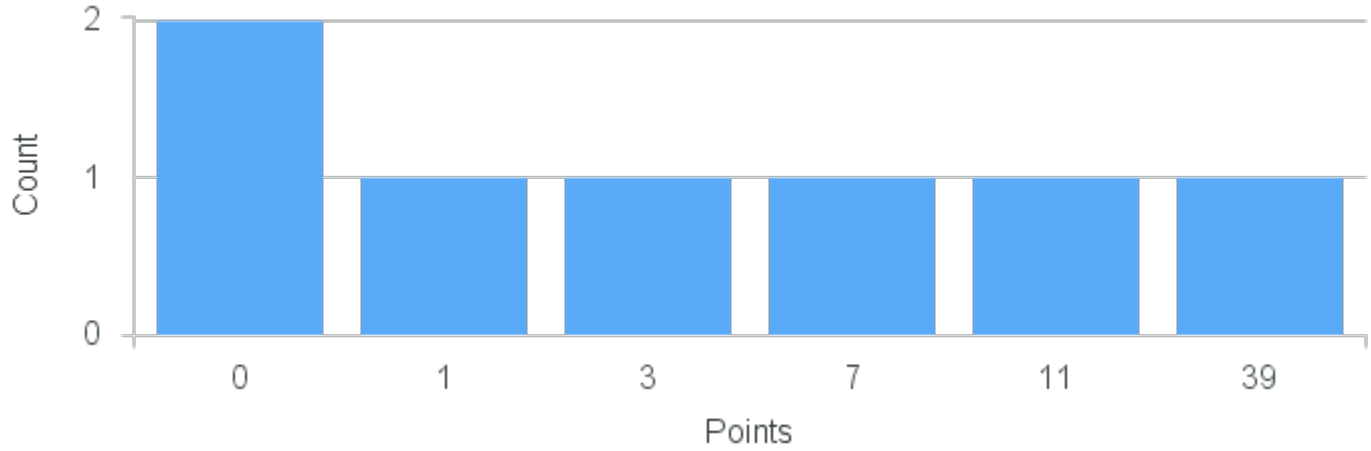

Course Point Distribution for Fall 2021

CRN: 12406
Observational Astronomy

Course ID: PC362 2211 Cross List:

Limit: 12
Demand: 7
Waitlisted: 0

Department: Physics

Term	Block(s)	CRN	Course ID	See Also	Course Limit	Course Demand	Count	Points
Fall 2021	2	12406	PC362 2211		12	7	1	39
Fall 2021	2	12406	PC362 2211		12	7	1	11
Fall 2021	2	12406	PC362 2211		12	7	1	7
Fall 2021	2	12406	PC362 2211		12	7	1	3
Fall 2021	2	12406	PC362 2211		12	7	1	1
Fall 2021	2	12406	PC362 2211		12	7	2	0