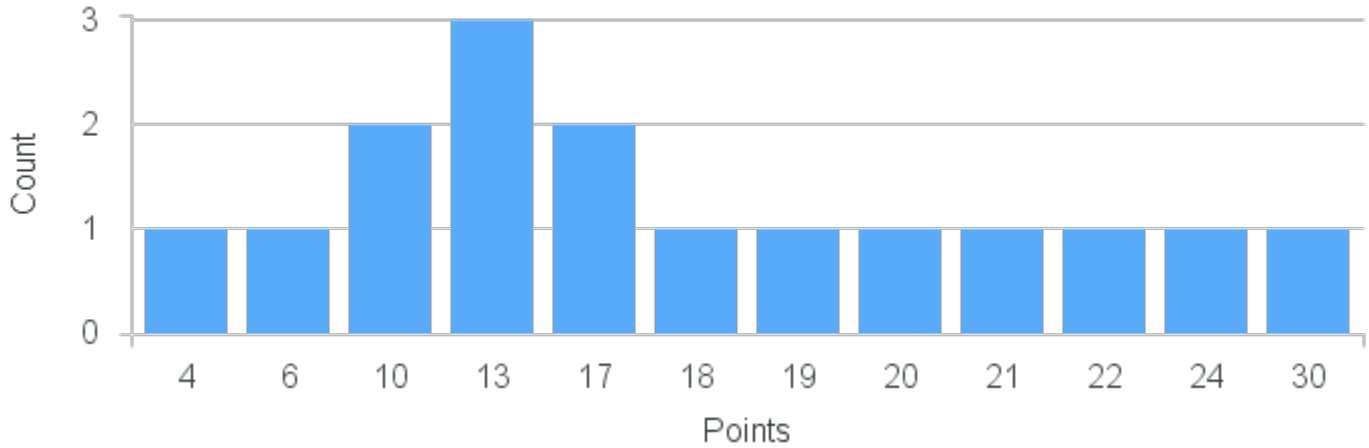

Course Point Distribution for Fall 2021

CRN: 11674
Human Physiology

Course ID: HK321 3311 Cross List:

Limit: 15
Demand: 16
Waitlisted: 1
Min Points: 6

Department: Human Biology and
Kinesiology

Term	Block(s)	CRN	Course ID	See Also	Course Limit	Course Demand	Count	Points
Fall 2021	3	11674	HK321 3311		15	16	1	30
Fall 2021	3	11674	HK321 3311		15	16	1	24
Fall 2021	3	11674	HK321 3311		15	16	1	22
Fall 2021	3	11674	HK321 3311		15	16	1	21
Fall 2021	3	11674	HK321 3311		15	16	1	20
Fall 2021	3	11674	HK321 3311		15	16	1	19
Fall 2021	3	11674	HK321 3311		15	16	1	18
Fall 2021	3	11674	HK321 3311		15	16	2	17
Fall 2021	3	11674	HK321 3311		15	16	3	13
Fall 2021	3	11674	HK321 3311		15	16	2	10
Fall 2021	3	11674	HK321 3311		15	16	1	6
Fall 2021	3	11674	HK321 3311		15	16	1	4