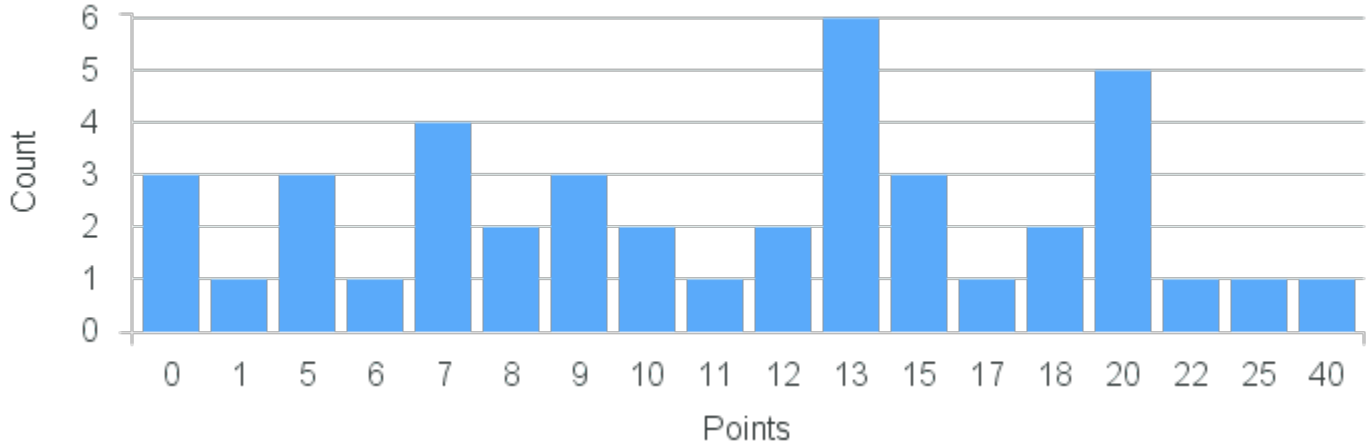

Course Point Distribution for Fall 2021

CRN: 12458

Course ID: SW252 3311 Cross List:

Limit: 25

Marijuana Movement and Cannabis Culture

Demand: 42

Waitlisted: 17

Department: Southwest Studies

Min Points: 10

Term	Block(s)	CRN	Course ID	See Also	Course Limit	Course Demand	Count	Points
Fall 2021	3	12458	SW252 3311		25	42	1	40
Fall 2021	3	12458	SW252 3311		25	42	1	25
Fall 2021	3	12458	SW252 3311		25	42	1	22
Fall 2021	3	12458	SW252 3311		25	42	5	20
Fall 2021	3	12458	SW252 3311		25	42	2	18
Fall 2021	3	12458	SW252 3311		25	42	1	17
Fall 2021	3	12458	SW252 3311		25	42	3	15
Fall 2021	3	12458	SW252 3311		25	42	6	13
Fall 2021	3	12458	SW252 3311		25	42	2	12
Fall 2021	3	12458	SW252 3311		25	42	1	11
Fall 2021	3	12458	SW252 3311		25	42	2	10
Fall 2021	3	12458	SW252 3311		25	42	3	9
Fall 2021	3	12458	SW252 3311		25	42	2	8
Fall 2021	3	12458	SW252 3311		25	42	4	7