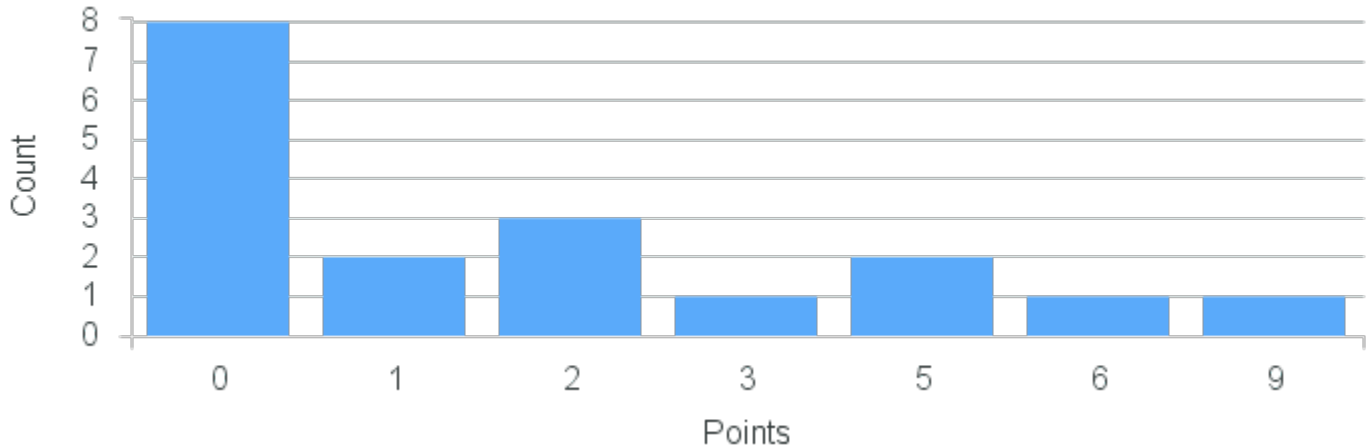

Course Point Distribution for Fall 2021

CRN: 12445

Course ID: BE440 4421 Cross List: AN308 4421

Limit: 32

Special Topics in Organismal Biology and Ecology: Evolutionary Medicine

Demand: 18

Waitlisted: 0

Department: Organismal Biology & Ecology