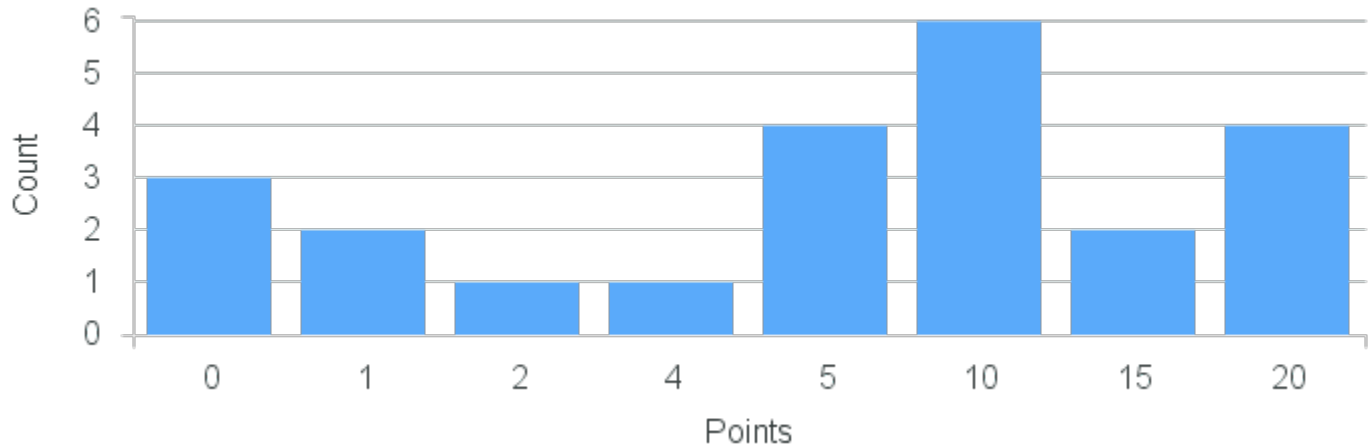

Course Point Distribution for Fall 2021

CRN: 12212
Qualitative Research Methods

Course ID: SO302 2211 Cross List:

Limit: 25
Demand: 23
Waitlisted: 0

Department: Sociology

Term	Block(s)	CRN	Course ID	See Also	Course Limit	Course Demand	Count	Points
Fall 2021	2	12212	SO302 2211		25	23	4	20
Fall 2021	2	12212	SO302 2211		25	23	2	15
Fall 2021	2	12212	SO302 2211		25	23	6	10
Fall 2021	2	12212	SO302 2211		25	23	4	5
Fall 2021	2	12212	SO302 2211		25	23	1	4
Fall 2021	2	12212	SO302 2211		25	23	1	2
Fall 2021	2	12212	SO302 2211		25	23	2	1
Fall 2021	2	12212	SO302 2211		25	23	3	0