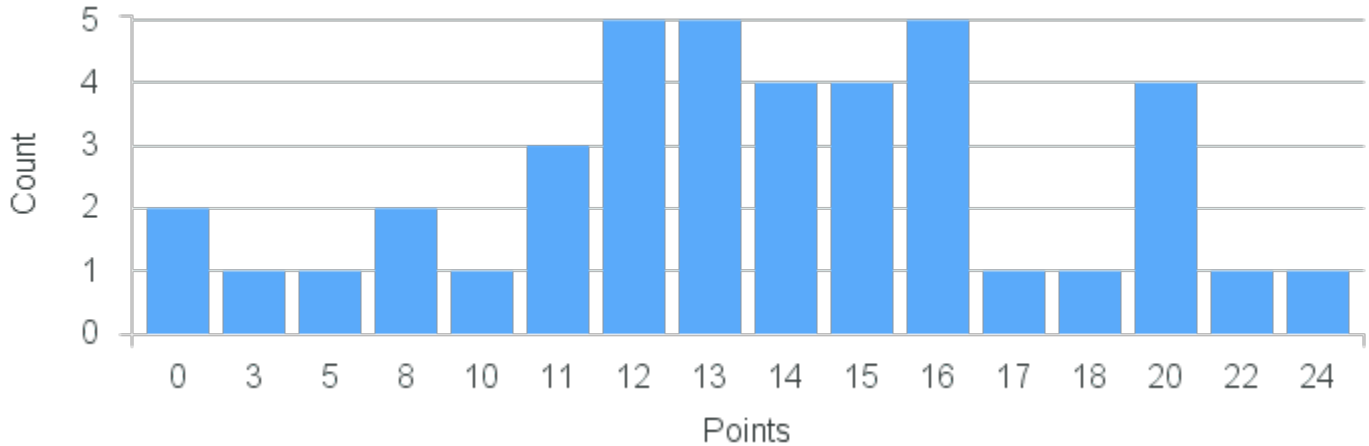

Course Point Distribution for Fall 2021

CRN: 12341
Probability & Statistics

Course ID: MA117 1111 Cross List:

Limit: 25
Demand: 41
Waitlisted: 16
Min Points: 13

Department: Mathematics &
Computer Science

Term	Block(s)	CRN	Course ID	See Also	Course Limit	Course Demand	Count	Points
Fall 2021	1	12341	MA117 1111		25	41	1	24
Fall 2021	1	12341	MA117 1111		25	41	1	22
Fall 2021	1	12341	MA117 1111		25	41	4	20
Fall 2021	1	12341	MA117 1111		25	41	1	18
Fall 2021	1	12341	MA117 1111		25	41	1	17
Fall 2021	1	12341	MA117 1111		25	41	5	16
Fall 2021	1	12341	MA117 1111		25	41	4	15
Fall 2021	1	12341	MA117 1111		25	41	4	14
Fall 2021	1	12341	MA117 1111		25	41	5	13
Fall 2021	1	12341	MA117 1111		25	41	5	12
Fall 2021	1	12341	MA117 1111		25	41	3	11
Fall 2021	1	12341	MA117 1111		25	41	1	10
Fall 2021	1	12341	MA117 1111		25	41	2	8
Fall 2021	1	12341	MA117 1111		25	41	1	5