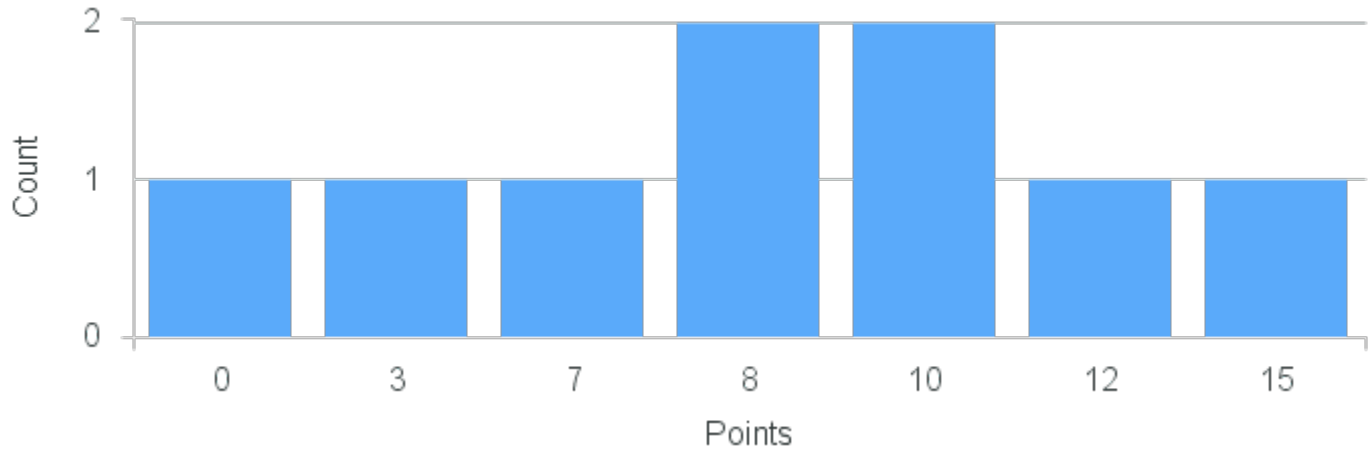

Course Point Distribution for Fall 2021

CRN: 11800

Course ID: HY200 2221 Cross List:

Limit: 25

Topics in History: Latin America's Cold War

Demand: 9

Waitlisted: 0

Department: History

Term	Block(s)	CRN	Course ID	See Also	Course Limit	Course Demand	Count	Points
Fall 2021	2	11800	HY200 2221		25	9	1	15
Fall 2021	2	11800	HY200 2221		25	9	1	12
Fall 2021	2	11800	HY200 2221		25	9	2	10
Fall 2021	2	11800	HY200 2221		25	9	2	8
Fall 2021	2	11800	HY200 2221		25	9	1	7
Fall 2021	2	11800	HY200 2221		25	9	1	3
Fall 2021	2	11800	HY200 2221		25	9	1	0