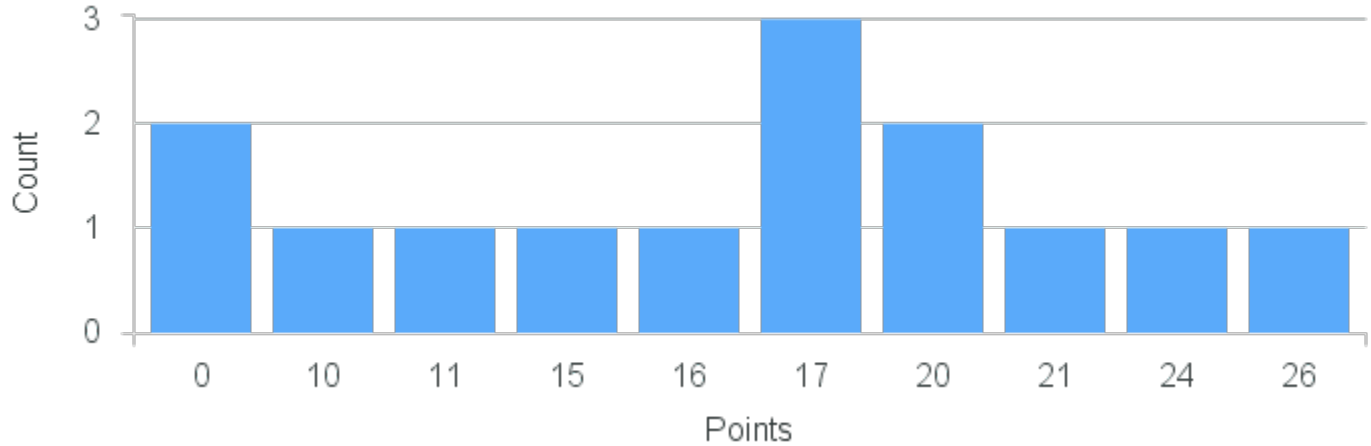

Course Point Distribution for Fall 2021

CRN: 11707

Course ID: EV128 2211 Cross List:

Limit: 25

Introduction to Global Climate Change

Demand: 14

Waitlisted: 0

Department: Environmental Science