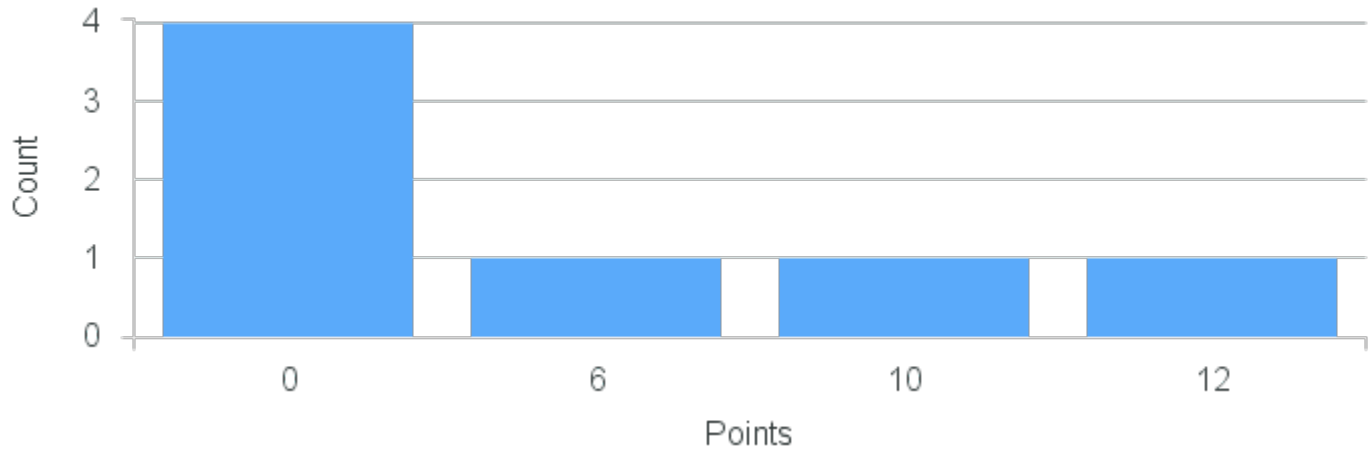

Course Point Distribution for Fall 2021

CRN: 11944

Course ID: CL226 3311 Cross List: HY220 3311

Limit: 25

Roman History: Literature and Culture of the Augustan Age

Demand: 7

Waitlisted: 0

Department: Classics