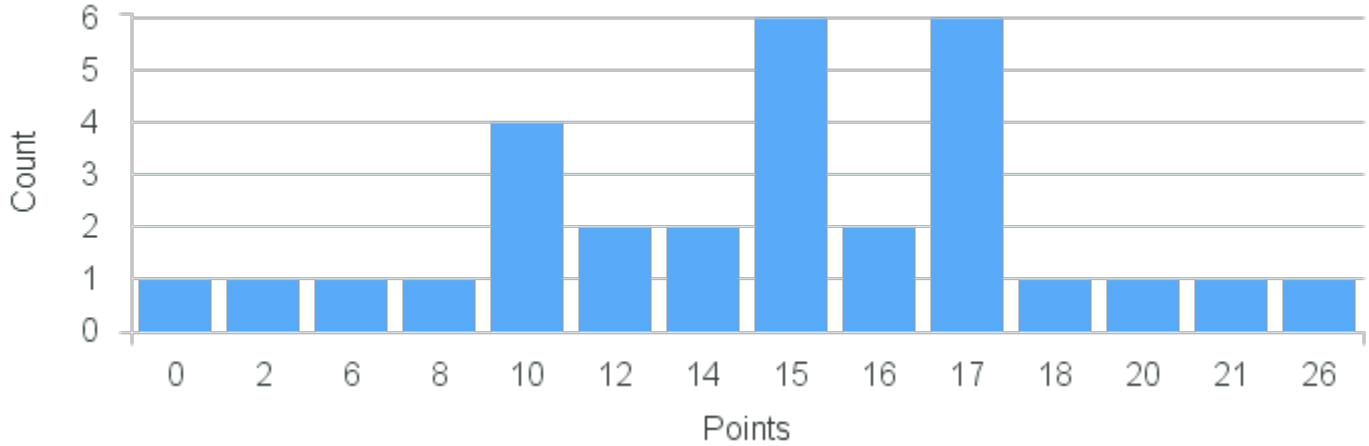

Course Point Distribution for Fall 2021

CRN: 11679
Ecology and the Environment

Course ID: EV209 3311 Cross List:

Limit: 16
Demand: 30
Waitlisted: 14
Min Points: 15

Department: Environmental Science

Term	Block(s)	CRN	Course ID	See Also	Course Limit	Course Demand	Count	Points
Fall 2021	3	11679	EV209 3311		16	30	1	26
Fall 2021	3	11679	EV209 3311		16	30	1	21
Fall 2021	3	11679	EV209 3311		16	30	1	20
Fall 2021	3	11679	EV209 3311		16	30	1	18
Fall 2021	3	11679	EV209 3311		16	30	6	17
Fall 2021	3	11679	EV209 3311		16	30	2	16
Fall 2021	3	11679	EV209 3311		16	30	6	15
Fall 2021	3	11679	EV209 3311		16	30	2	14
Fall 2021	3	11679	EV209 3311		16	30	2	12
Fall 2021	3	11679	EV209 3311		16	30	4	10
Fall 2021	3	11679	EV209 3311		16	30	1	8
Fall 2021	3	11679	EV209 3311		16	30	1	6
Fall 2021	3	11679	EV209 3311		16	30	1	2
Fall 2021	3	11679	EV209 3311		16	30	1	0