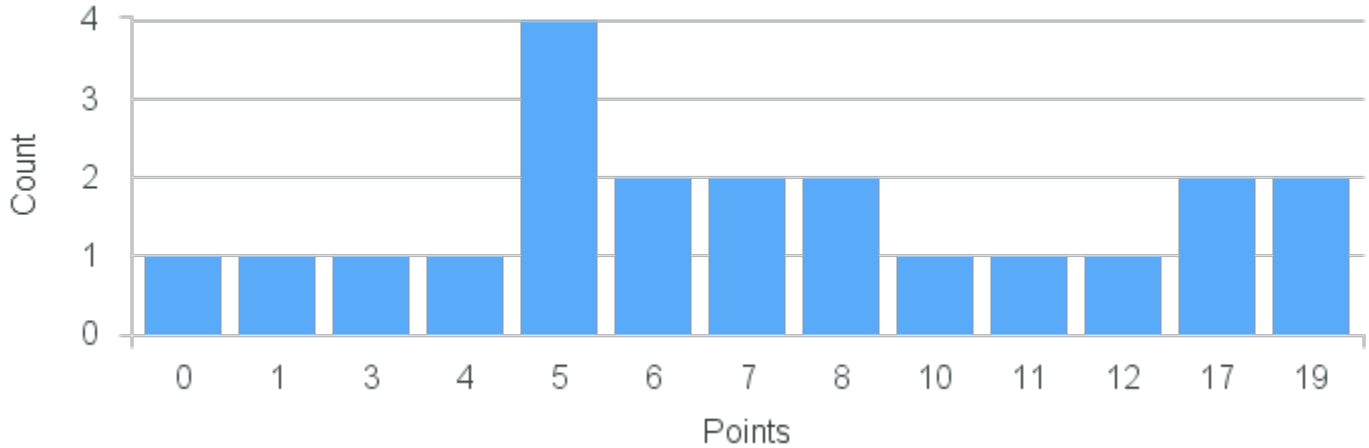

Course Point Distribution for Fall 2021

CRN: 12021

Course ID: AN207 1111 Cross List:

Limit: 25

Primate Behavior, Ecology and Conservation

Demand: 21

Waitlisted: 0

Department: Anthropology