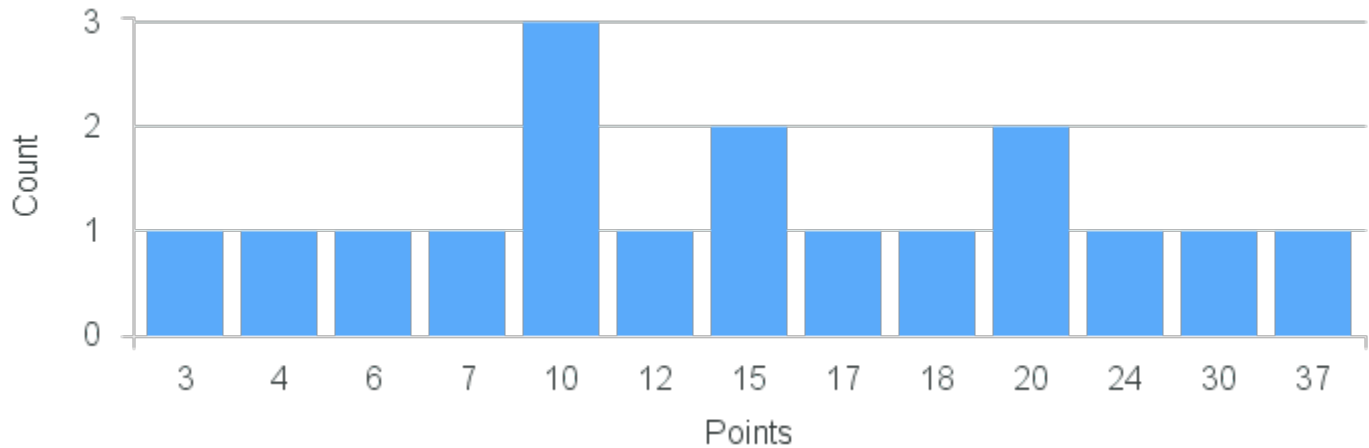

Course Point Distribution for Fall 2021

CRN: 11953
Elementary Japanese

Course ID: JA101 3411 Cross List: PA102 3411

Limit: 18
Demand: 17
Waitlisted: 0

Department: German, Russian & E
Asian Lang

Term	Block(s)	CRN	Course ID	See Also	Course Limit	Course Demand	Count	Points
Fall 2021	3-4	11953	JA101 3411	PA102 3411	18	17	1	37
Fall 2021	3-4	11953	JA101 3411	PA102 3411	18	17	1	30
Fall 2021	3-4	11953	JA101 3411	PA102 3411	18	17	1	24
Fall 2021	3-4	11953	JA101 3411	PA102 3411	18	17	2	20
Fall 2021	3-4	11953	JA101 3411	PA102 3411	18	17	1	18
Fall 2021	3-4	11953	JA101 3411	PA102 3411	18	17	1	17
Fall 2021	3-4	11953	JA101 3411	PA102 3411	18	17	2	15
Fall 2021	3-4	11953	JA101 3411	PA102 3411	18	17	1	12
Fall 2021	3-4	11953	JA101 3411	PA102 3411	18	17	3	10
Fall 2021	3-4	11953	JA101 3411	PA102 3411	18	17	1	7
Fall 2021	3-4	11953	JA101 3411	PA102 3411	18	17	1	6
Fall 2021	3-4	11953	JA101 3411	PA102 3411	18	17	1	4
Fall 2021	3-4	11953	JA101 3411	PA102 3411	18	17	1	3