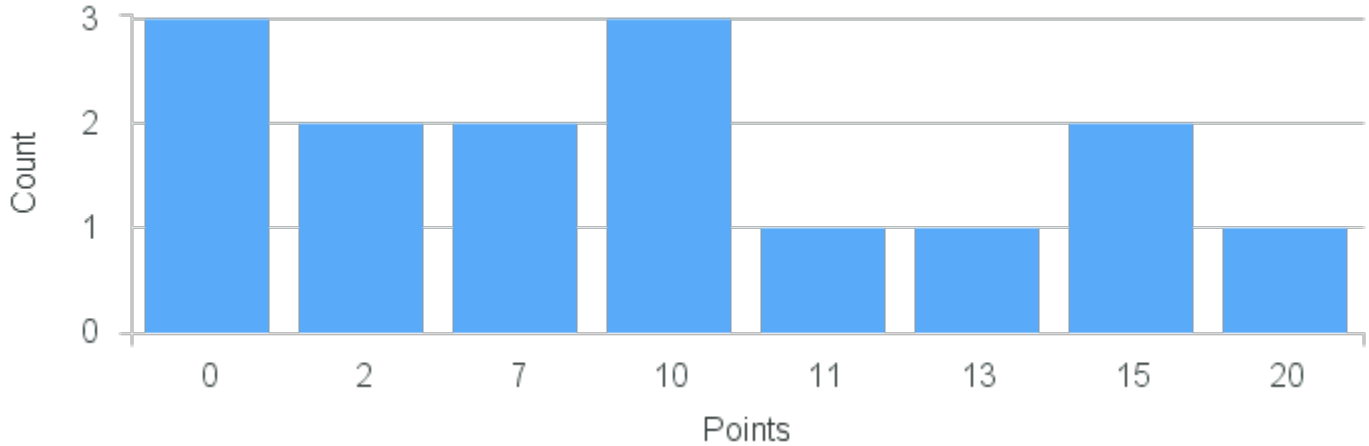

Course Point Distribution for Fall 2021

CRN: 12293

Course ID: SO390 4411 Cross List:

Limit: 25

Advanced Topics in Sociology: Global Mental Health Policy

Demand: 15

Waitlisted: 0

Department: Sociology

Term	Block(s)	CRN	Course ID	See Also	Course Limit	Course Demand	Count	Points
Fall 2021	4	12293	SO390 4411		25	15	1	20
Fall 2021	4	12293	SO390 4411		25	15	2	15
Fall 2021	4	12293	SO390 4411		25	15	1	13
Fall 2021	4	12293	SO390 4411		25	15	1	11
Fall 2021	4	12293	SO390 4411		25	15	3	10
Fall 2021	4	12293	SO390 4411		25	15	2	7
Fall 2021	4	12293	SO390 4411		25	15	2	2
Fall 2021	4	12293	SO390 4411		25	15	3	0