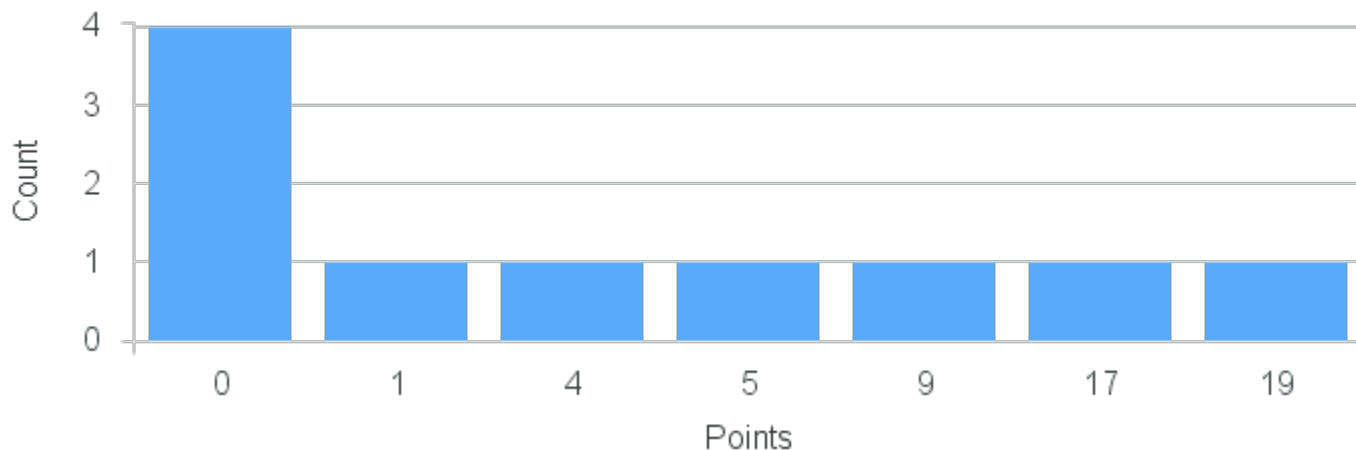

Course Point Distribution for Fall 2021

CRN: 12088

Course ID: MB497 4411 Cross List:

Limit: 25

Senior Capstone in Molecular Biology

Demand: 10

Waitlisted: 0

Department: Molecular Biology