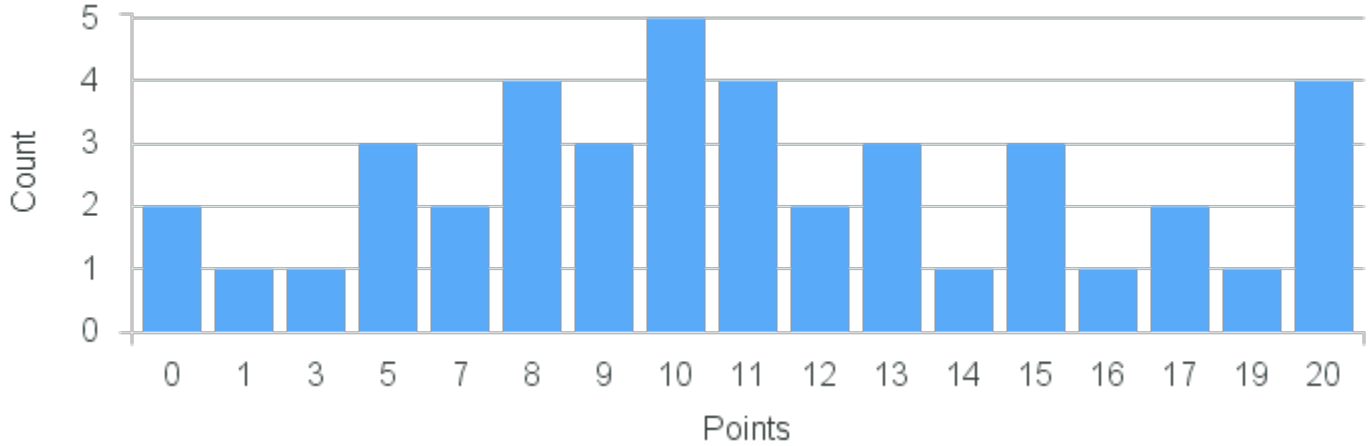

Course Point Distribution for Fall 2021

CRN: 11976
Principles of Microeconomics

Course ID: EC101 1111 Cross List:

Limit: 25
Demand: 42
Waitlisted: 17
Min Points: 10

Department: Economics & Business

Term	Block(s)	CRN	Course ID	See Also	Course Limit	Course Demand	Count	Points
Fall 2021	1	11976	EC101 1111		25	42	4	20
Fall 2021	1	11976	EC101 1111		25	42	1	19
Fall 2021	1	11976	EC101 1111		25	42	2	17
Fall 2021	1	11976	EC101 1111		25	42	1	16
Fall 2021	1	11976	EC101 1111		25	42	3	15
Fall 2021	1	11976	EC101 1111		25	42	1	14
Fall 2021	1	11976	EC101 1111		25	42	3	13
Fall 2021	1	11976	EC101 1111		25	42	2	12
Fall 2021	1	11976	EC101 1111		25	42	4	11
Fall 2021	1	11976	EC101 1111		25	42	5	10
Fall 2021	1	11976	EC101 1111		25	42	3	9
Fall 2021	1	11976	EC101 1111		25	42	4	8
Fall 2021	1	11976	EC101 1111		25	42	2	7
Fall 2021	1	11976	EC101 1111		25	42	3	5