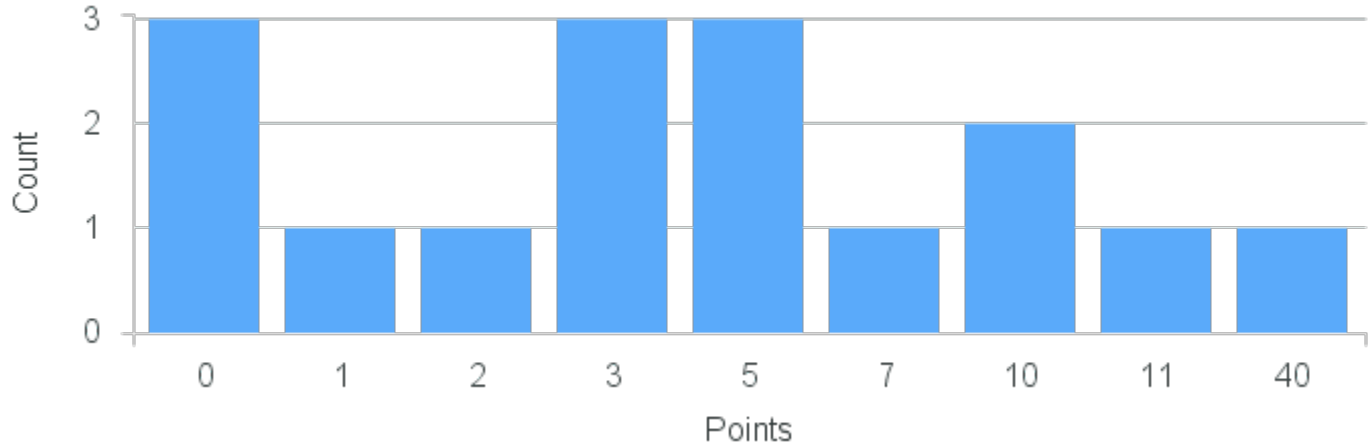

Course Point Distribution for Fall 2021

CRN: 12117

Course ID: RE206 1111 Cross List: CL222 1121

Limit: 25

Gender and Sexuality in Biblical Traditions

Demand: 16

Waitlisted: 0

Department: Religion