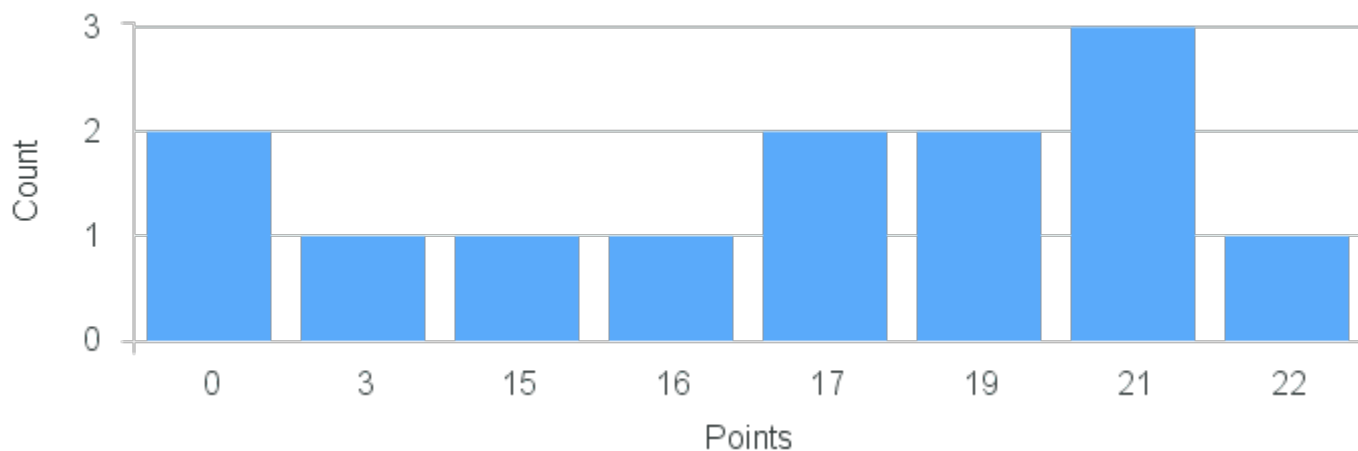

Course Point Distribution for Fall 2021

CRN: 12094

Structures of Organic Molecules

Course ID: CH250 1111 Cross List:

Limit: 24

Demand: 13

Waitlisted: 0

Department: Chemistry &
Biochemistry