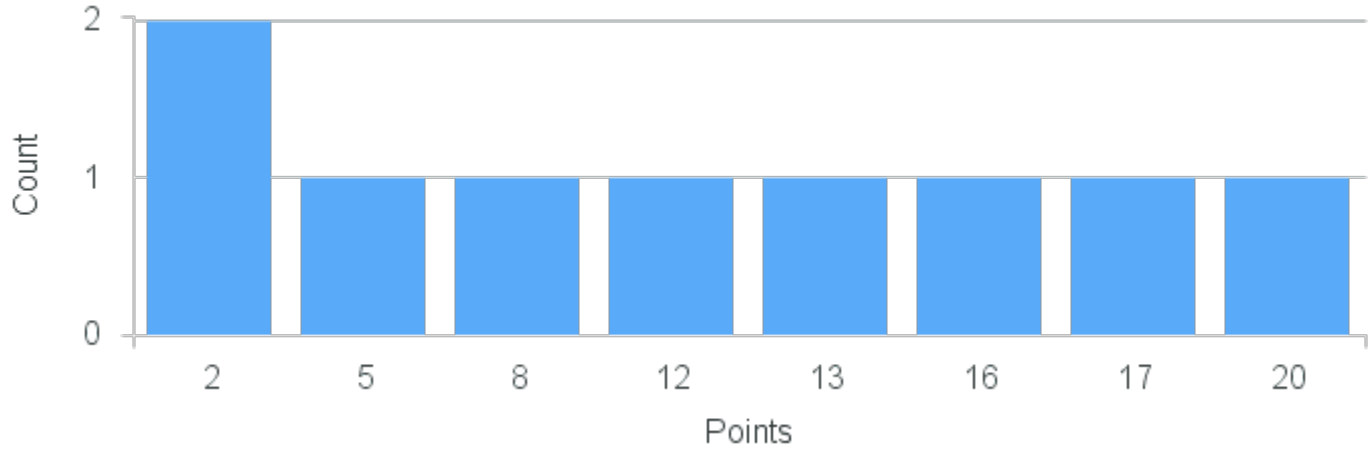

Course Point Distribution for Fall 2021

CRN: 12374
Advanced Printmaking

Course ID: AS301 3311 Cross List:

Limit: 12
Demand: 9
Waitlisted: 0

Department: Art

Term	Block(s)	CRN	Course ID	See Also	Course Limit	Course Demand	Count	Points
Fall 2021	3	12374	AS301 3311		12	9	1	20
Fall 2021	3	12374	AS301 3311		12	9	1	17
Fall 2021	3	12374	AS301 3311		12	9	1	16
Fall 2021	3	12374	AS301 3311		12	9	1	13
Fall 2021	3	12374	AS301 3311		12	9	1	12
Fall 2021	3	12374	AS301 3311		12	9	1	8
Fall 2021	3	12374	AS301 3311		12	9	1	5
Fall 2021	3	12374	AS301 3311		12	9	2	2