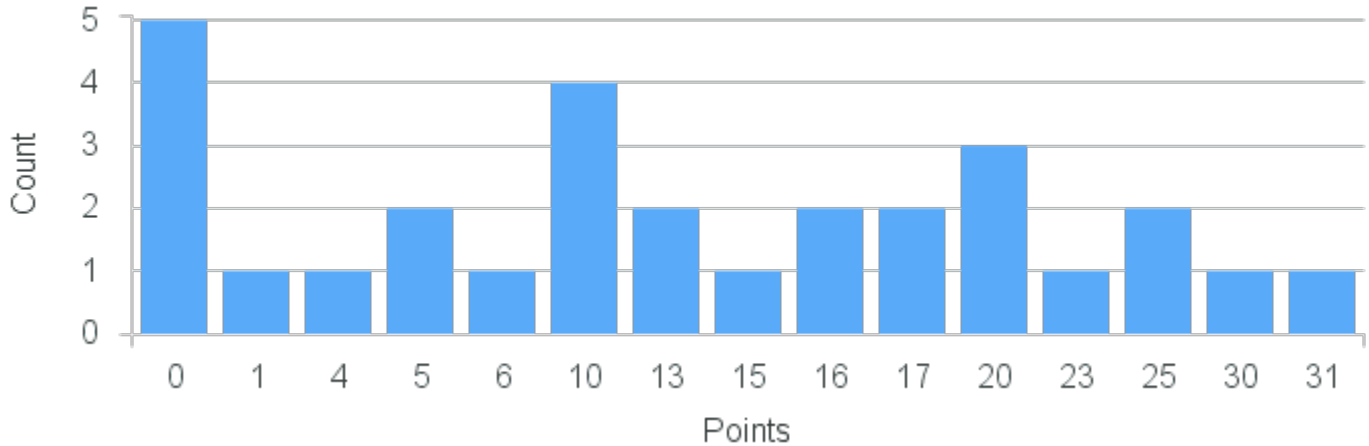

Course Point Distribution for Fall 2021

CRN: 11669
Fundamentals of Kinesiology

Course ID: HK130 1111 Cross List:

Limit: 16
Demand: 29
Waitlisted: 13
Min Points: 10

Department: Human Biology and Kinesiology

Term	Block(s)	CRN	Course ID	See Also	Course Limit	Course Demand	Count	Points
Fall 2021	1	11669	HK130 1111		16	29	1	31
Fall 2021	1	11669	HK130 1111		16	29	1	30
Fall 2021	1	11669	HK130 1111		16	29	2	25
Fall 2021	1	11669	HK130 1111		16	29	1	23
Fall 2021	1	11669	HK130 1111		16	29	3	20
Fall 2021	1	11669	HK130 1111		16	29	2	17
Fall 2021	1	11669	HK130 1111		16	29	2	16
Fall 2021	1	11669	HK130 1111		16	29	1	15
Fall 2021	1	11669	HK130 1111		16	29	2	13
Fall 2021	1	11669	HK130 1111		16	29	4	10
Fall 2021	1	11669	HK130 1111		16	29	1	6
Fall 2021	1	11669	HK130 1111		16	29	2	5
Fall 2021	1	11669	HK130 1111		16	29	1	4
Fall 2021	1	11669	HK130 1111		16	29	1	1