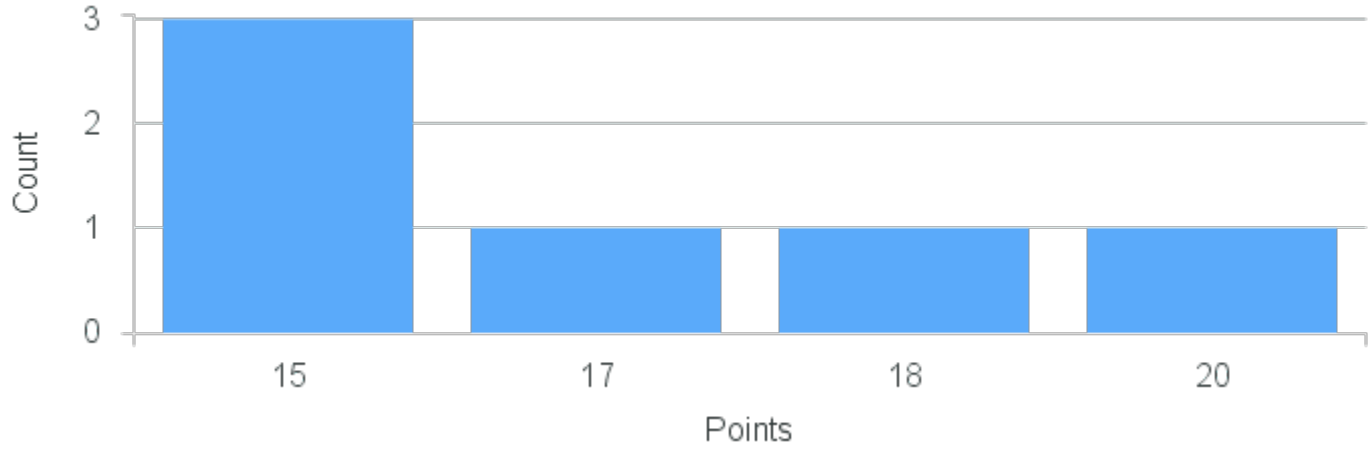

Course Point Distribution for Fall 2021

CRN: 12380
Design Workshop

Course ID: AS212 1111 Cross List:

Limit: 12
Demand: 6
Waitlisted: 0

Department: Art

Term	Block(s)	CRN	Course ID	See Also	Course Limit	Course Demand	Count	Points
Fall 2021	1	12380	AS212 1111		12	6	1	20
Fall 2021	1	12380	AS212 1111		12	6	1	18
Fall 2021	1	12380	AS212 1111		12	6	1	17
Fall 2021	1	12380	AS212 1111		12	6	3	15