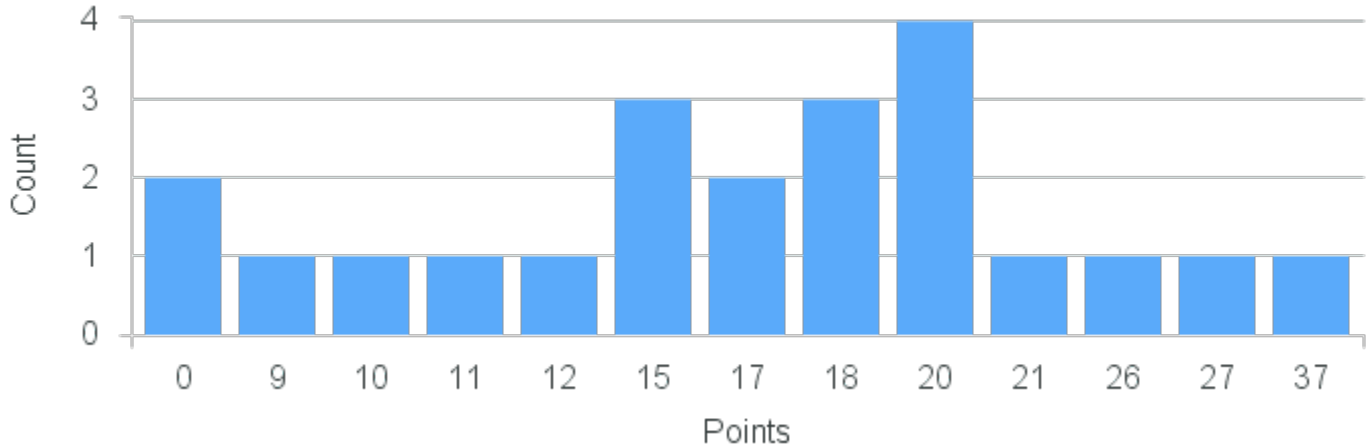

Course Point Distribution for Fall 2021

CRN: 11680

Course ID: EV128 4411 Cross List:

Limit: 25

Introduction to Global Climate Change

Demand: 22

Waitlisted: 0

Department: Environmental Science