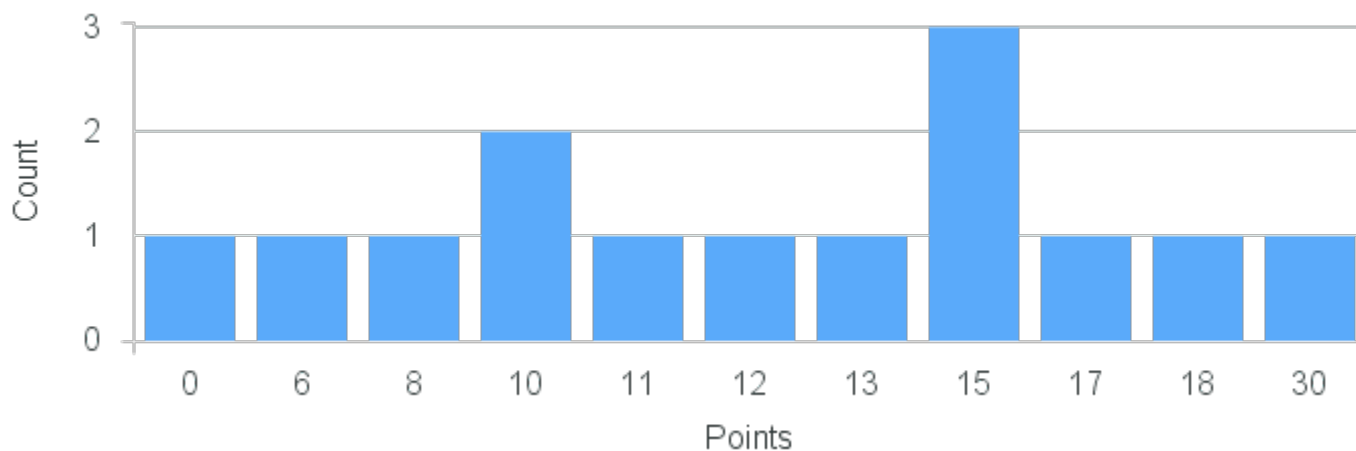

Course Point Distribution for Fall 2021

CRN: 12114
Reactions of Organic Molecules

Course ID: CH251 4411 Cross List:

Limit: 24
Demand: 14
Waitlisted: 0

Department: Chemistry &
Biochemistry

Term	Block(s)	CRN	Course ID	See Also	Course Limit	Course Demand	Count	Points
Fall 2021	4	12114	CH251 4411		24	14	1	30
Fall 2021	4	12114	CH251 4411		24	14	1	18
Fall 2021	4	12114	CH251 4411		24	14	1	17
Fall 2021	4	12114	CH251 4411		24	14	3	15
Fall 2021	4	12114	CH251 4411		24	14	1	13
Fall 2021	4	12114	CH251 4411		24	14	1	12
Fall 2021	4	12114	CH251 4411		24	14	1	11
Fall 2021	4	12114	CH251 4411		24	14	2	10
Fall 2021	4	12114	CH251 4411		24	14	1	8
Fall 2021	4	12114	CH251 4411		24	14	1	6
Fall 2021	4	12114	CH251 4411		24	14	1	0