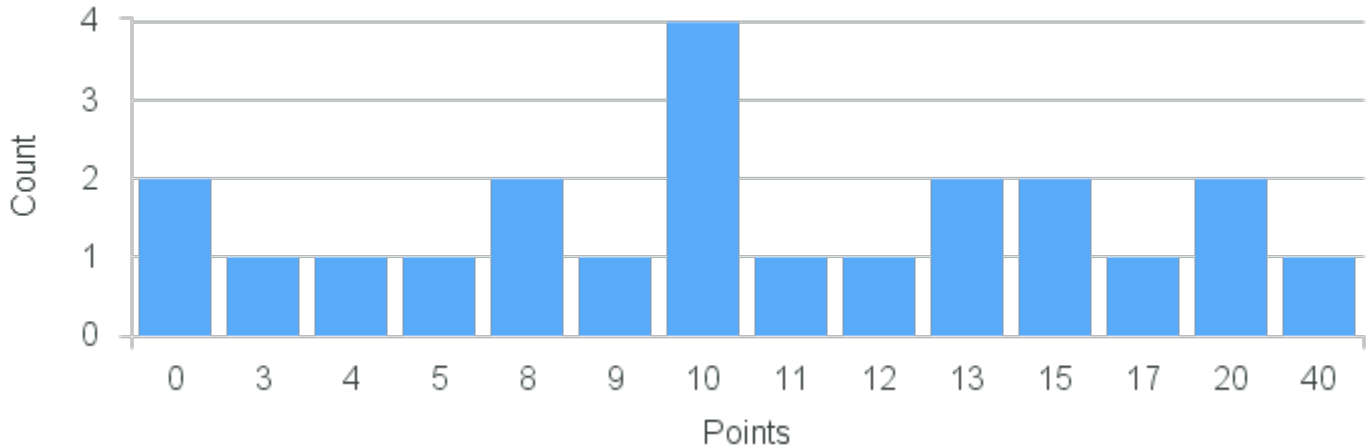

Course Point Distribution for Fall 2021

CRN: 11673

Introduction to Human Nutrition

Course ID: HK125 2211 Cross List:

Limit: 25

Demand: 22

Waitlisted: 0

Department: Human Biology and Kinesiology