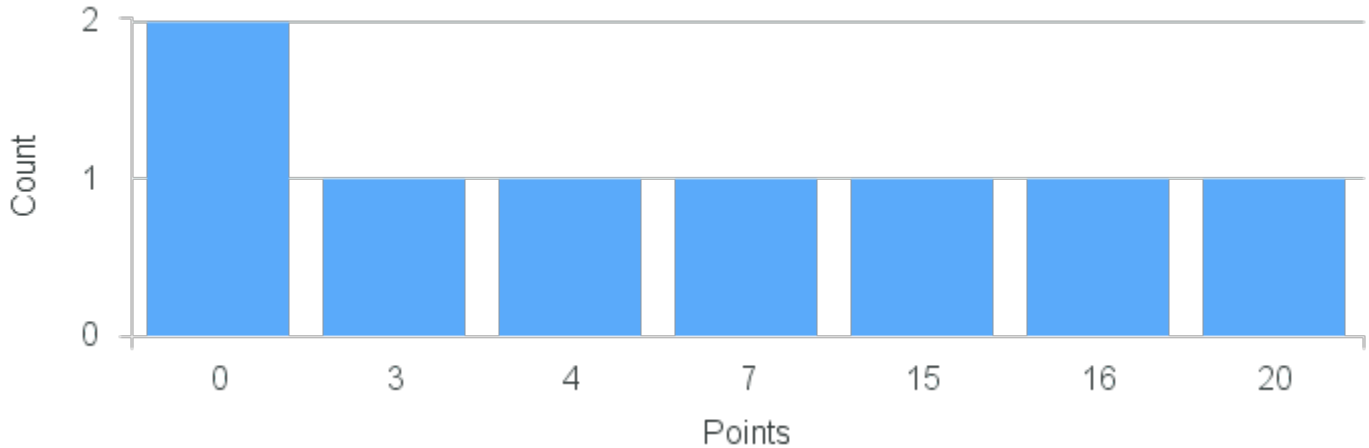

Course Point Distribution for Fall 2021

CRN: 11677

Course ID: HK120 4411 **Cross List:**

Limit: 25

Topics in Human Biology and Kinesiology: Intro to Human Anatomy (non-cadaver-based)

Demand: 8

Waitlisted: 0

Department: Human Biology and Kinesiology

Term	Block(s)	CRN	Course ID	See Also	Course Limit	Course Demand	Count	Points
Fall 2021	4	11677	HK120 4411		25	8	1	20
Fall 2021	4	11677	HK120 4411		25	8	1	16
Fall 2021	4	11677	HK120 4411		25	8	1	15
Fall 2021	4	11677	HK120 4411		25	8	1	7
Fall 2021	4	11677	HK120 4411		25	8	1	4
Fall 2021	4	11677	HK120 4411		25	8	1	3
Fall 2021	4	11677	HK120 4411		25	8	2	0