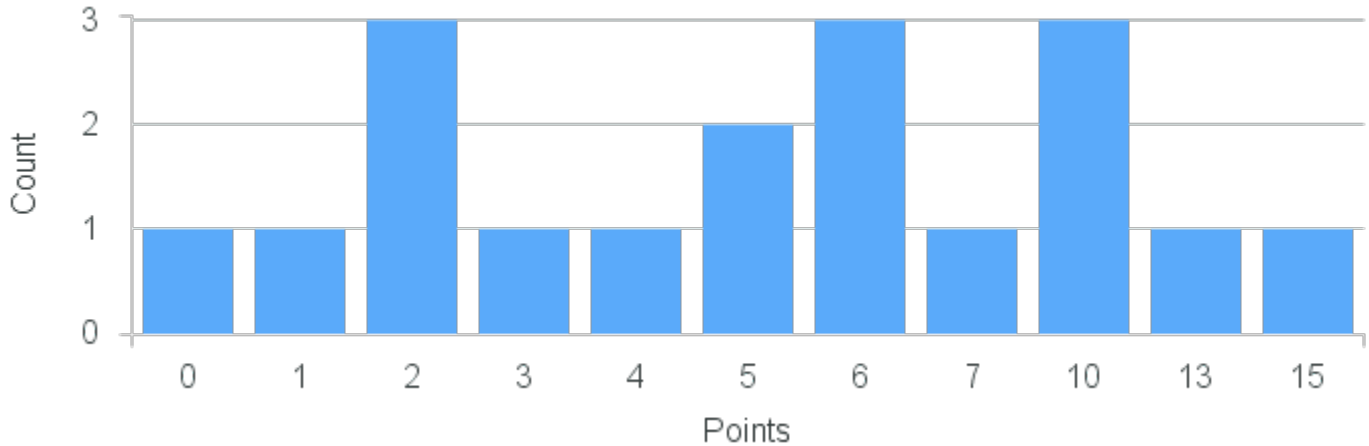

Course Point Distribution for Fall 2021

CRN: 12330
Foundations of Discrete Mathematics

Course ID: MA201 2211 Cross List:

Limit: 25
Demand: 18
Waitlisted: 0

Department: Mathematics &
Computer Science

Term	Block(s)	CRN	Course ID	See Also	Course Limit	Course Demand	Count	Points
Fall 2021	2	12330	MA201 2211		25	18	1	15
Fall 2021	2	12330	MA201 2211		25	18	1	13
Fall 2021	2	12330	MA201 2211		25	18	3	10
Fall 2021	2	12330	MA201 2211		25	18	1	7
Fall 2021	2	12330	MA201 2211		25	18	3	6
Fall 2021	2	12330	MA201 2211		25	18	2	5
Fall 2021	2	12330	MA201 2211		25	18	1	4
Fall 2021	2	12330	MA201 2211		25	18	1	3
Fall 2021	2	12330	MA201 2211		25	18	3	2
Fall 2021	2	12330	MA201 2211		25	18	1	1
Fall 2021	2	12330	MA201 2211		25	18	1	0