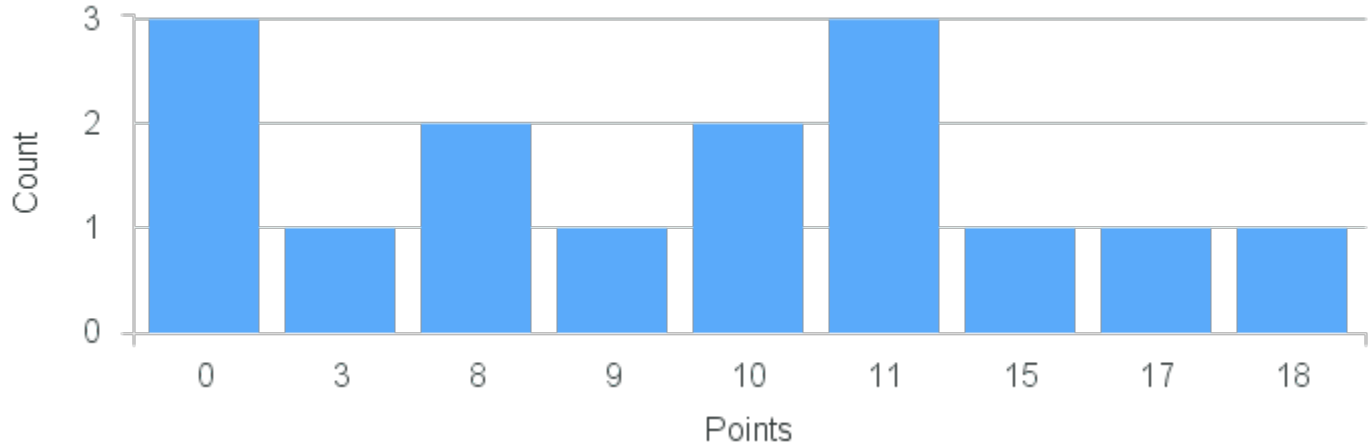

Course Point Distribution for Fall 2021

CRN: 11982

Course ID: EC275 3311 Cross List: PS375 3311

Limit: 25

Introduction to International Political Economy

Demand: 15

Waitlisted: 0

Department: Economics & Business

Term	Block(s)	CRN	Course ID	See Also	Course Limit	Course Demand	Count	Points
Fall 2021	3	11982	EC275 3311	PS375 3311	25	15	1	18
Fall 2021	3	11982	EC275 3311	PS375 3311	25	15	1	17
Fall 2021	3	11982	EC275 3311	PS375 3311	25	15	1	15
Fall 2021	3	11982	EC275 3311	PS375 3311	25	15	3	11
Fall 2021	3	11982	EC275 3311	PS375 3311	25	15	2	10
Fall 2021	3	11982	EC275 3311	PS375 3311	25	15	1	9
Fall 2021	3	11982	EC275 3311	PS375 3311	25	15	2	8
Fall 2021	3	11982	EC275 3311	PS375 3311	25	15	1	3
Fall 2021	3	11982	EC275 3311	PS375 3311	25	15	3	0