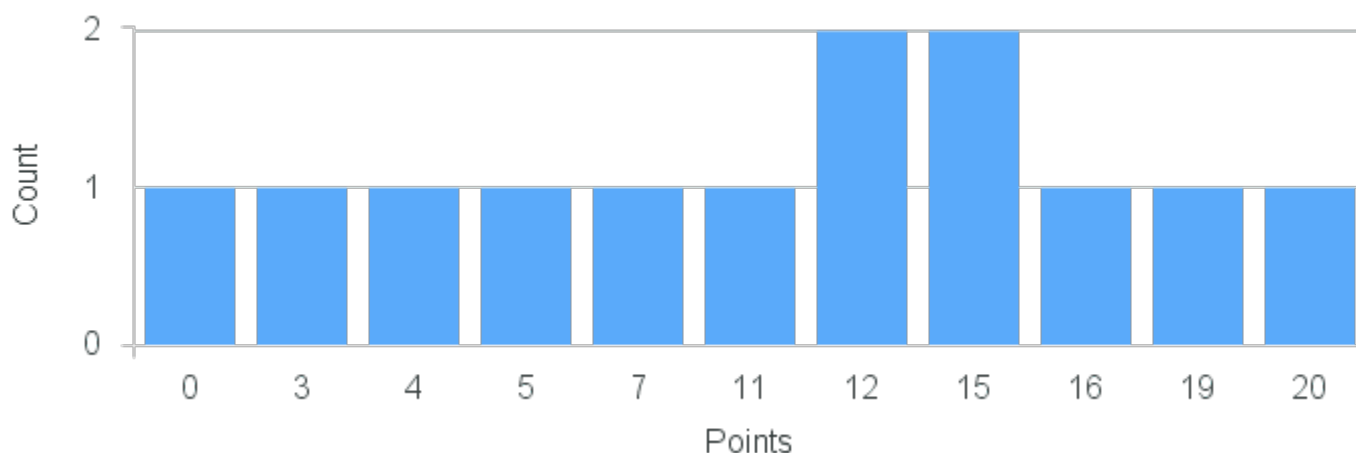

Course Point Distribution for Fall 2021

CRN: 12095
Foundations of Inorganic

Course ID: CH275 2211 Cross List:

Limit: 16
Demand: 13
Waitlisted: 0

Department: Chemistry &
Biochemistry

Term	Block(s)	CRN	Course ID	See Also	Course Limit	Course Demand	Count	Points
Fall 2021	2	12095	CH275 2211		16	13	1	20
Fall 2021	2	12095	CH275 2211		16	13	1	19
Fall 2021	2	12095	CH275 2211		16	13	1	16
Fall 2021	2	12095	CH275 2211		16	13	2	15
Fall 2021	2	12095	CH275 2211		16	13	2	12
Fall 2021	2	12095	CH275 2211		16	13	1	11
Fall 2021	2	12095	CH275 2211		16	13	1	7
Fall 2021	2	12095	CH275 2211		16	13	1	5
Fall 2021	2	12095	CH275 2211		16	13	1	4
Fall 2021	2	12095	CH275 2211		16	13	1	3
Fall 2021	2	12095	CH275 2211		16	13	1	0