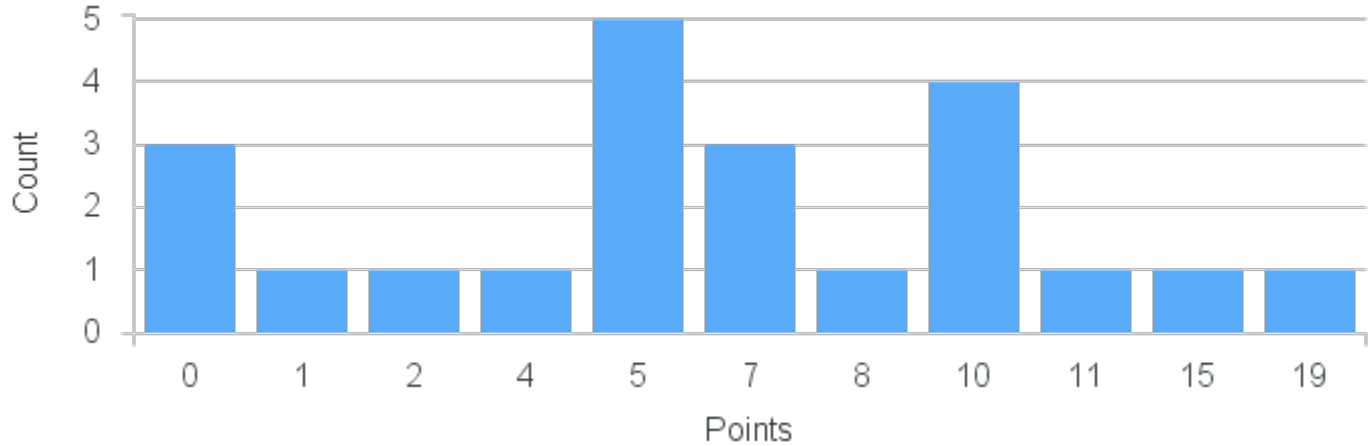

Course Point Distribution for Fall 2021

CRN: 12010
Place, Space and the Southwest

Course ID: SW102 2211 **Cross List:**

Limit: 25
Demand: 22
Waitlisted: 0

Department: Southwest Studies

Term	Block(s)	CRN	Course ID	See Also	Course Limit	Course Demand	Count	Points
Fall 2021	2	12010	SW102 2211		25	22	1	19
Fall 2021	2	12010	SW102 2211		25	22	1	15
Fall 2021	2	12010	SW102 2211		25	22	1	11
Fall 2021	2	12010	SW102 2211		25	22	4	10
Fall 2021	2	12010	SW102 2211		25	22	1	8
Fall 2021	2	12010	SW102 2211		25	22	3	7
Fall 2021	2	12010	SW102 2211		25	22	5	5
Fall 2021	2	12010	SW102 2211		25	22	1	4
Fall 2021	2	12010	SW102 2211		25	22	1	2
Fall 2021	2	12010	SW102 2211		25	22	1	1
Fall 2021	2	12010	SW102 2211		25	22	3	0