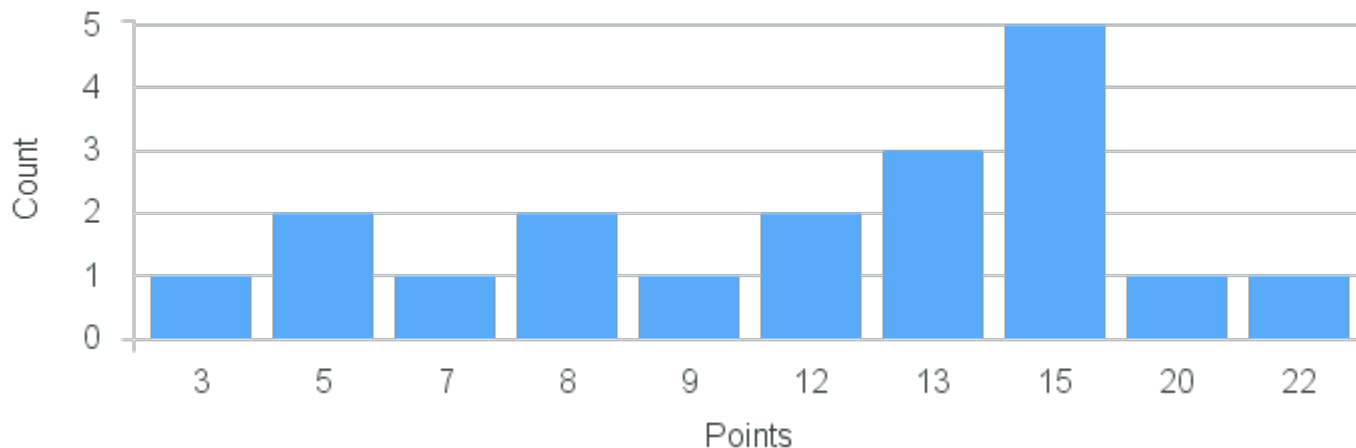

Course Point Distribution for Fall 2021

CRN: 12401

Course ID: PC241 1111 **Cross List:**

Limit: 32

Physics for the Physical Sciences I: Mechanics

Demand: 19

Waitlisted: 0

Department: Physics