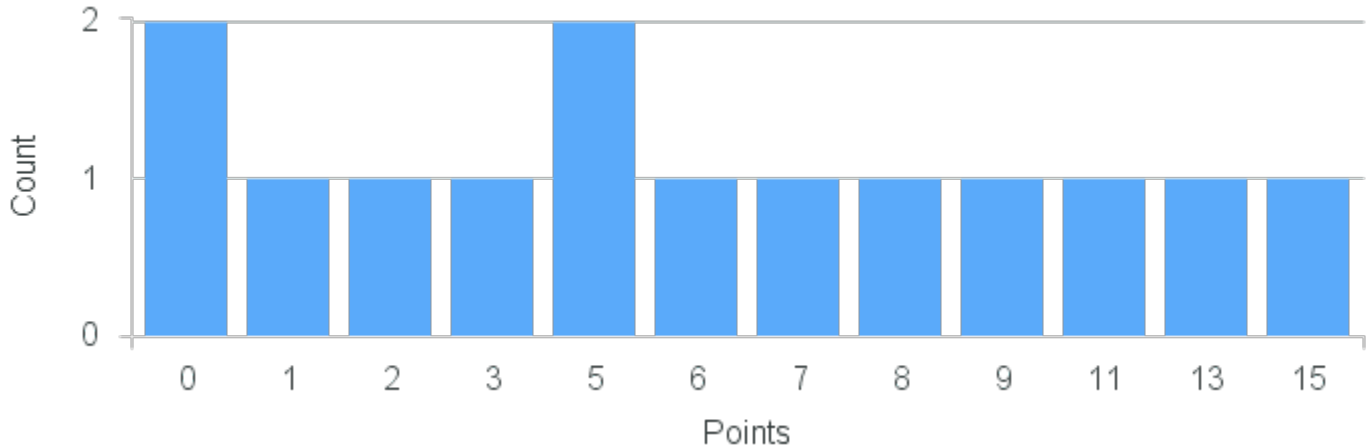

Course Point Distribution for Fall 2021

CRN: 12474

Course ID: HY253 4411 Cross List: HY200 4421,RM200 4411,PA250 4411

Limit: 25

History of Modern South Asia

Demand: 14

Waitlisted: 0

Department: History