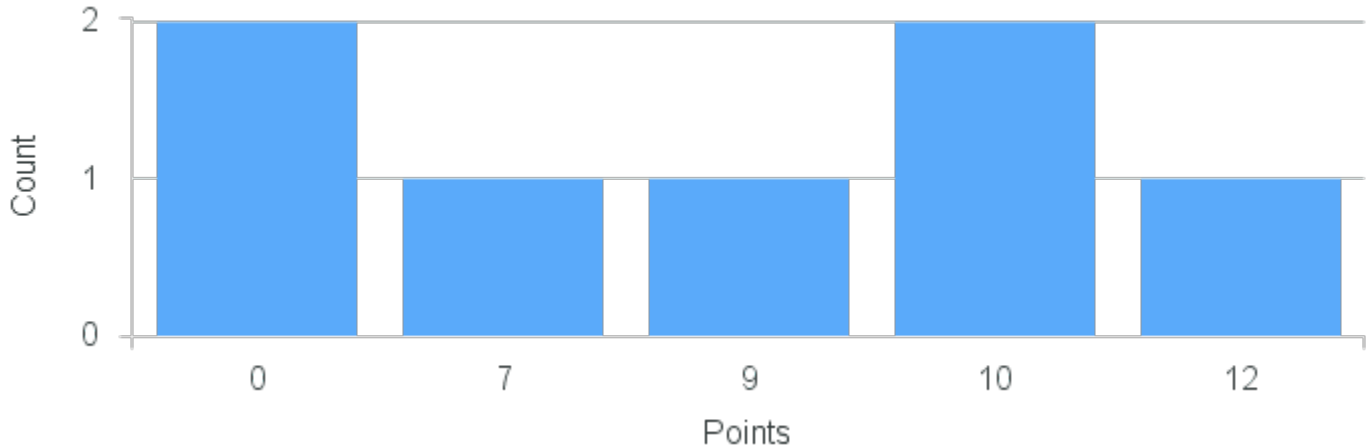

Course Point Distribution for Fall 2021

CRN: 12009

Course ID: SW337 4411 Cross List: EN380 4421,CO300 4421,RM339 4411

Limit: 25

Chicanx/Latinx Literature

Demand: 7

Waitlisted: 0

Department: Southwest Studies

Term	Block(s)	CRN	Course ID	See Also	Course Limit	Course Demand	Count	Points
Fall 2021	4	12009	SW337 4411	EN380 4421,CO300 4421,RM339 4411	25	7	1	12
Fall 2021	4	12009	SW337 4411	EN380 4421,CO300 4421,RM339 4411	25	7	2	10
Fall 2021	4	12009	SW337 4411	EN380 4421,CO300 4421,RM339 4411	25	7	1	9
Fall 2021	4	12009	SW337 4411	EN380 4421,CO300 4421,RM339 4411	25	7	1	7
Fall 2021	4	12009	SW337 4411	EN380 4421,CO300 4421,RM339 4411	25	7	2	0