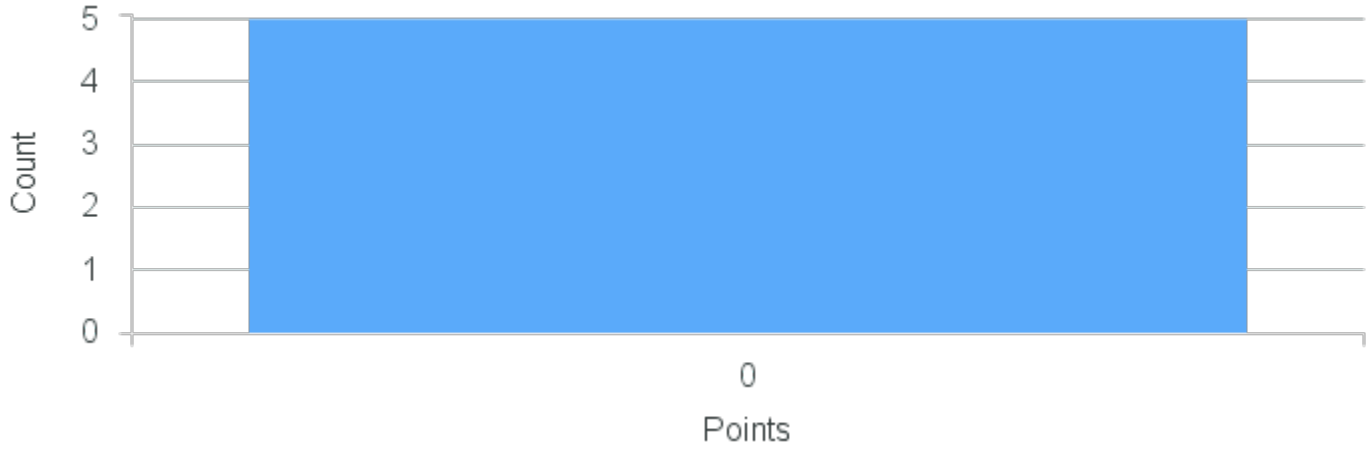

Course ID: HE221 1412 Cross List:

Limit: 18
Demand: 5
Waitlisted: 0

Department: Religion

Term	Block(s)	CRN	Course ID	See Also	Course Limit	Course Demand	Count	Points
Fall 2021	1-4	12244	HE221 1412		18	5	5	0