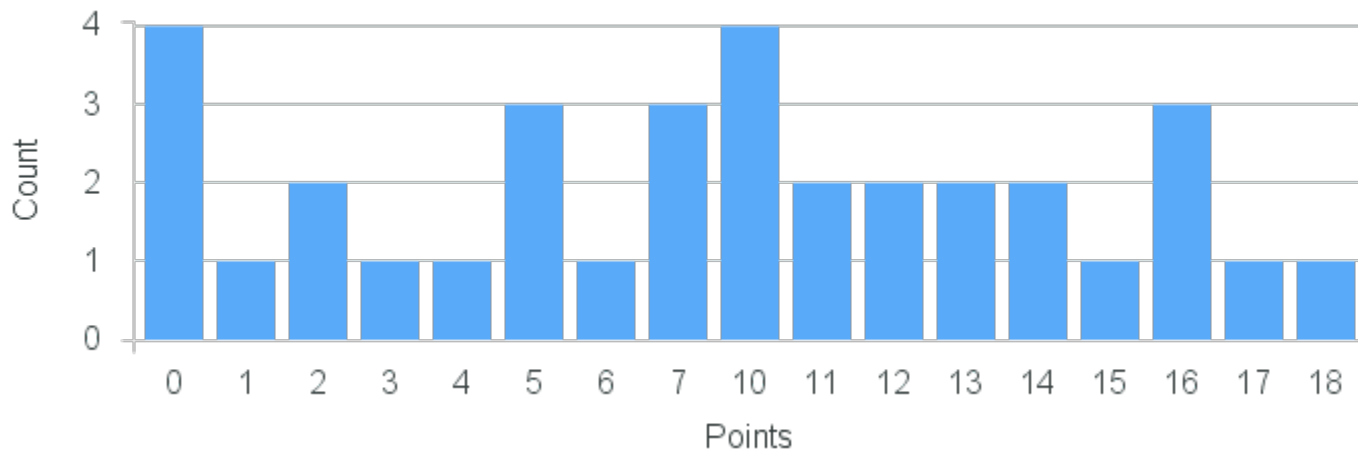

Course Point Distribution for Fall 2021

CRN: 12154

Course ID: MB201 4411 Cross List:

Limit: 24

Laboratory in Molecular and Cellular Biology and Genetics

Demand: 34

Waitlisted: 10

Department: Molecular Biology

Min Points: 5

Term	Block(s)	CRN	Course ID	See Also	Course Limit	Course Demand	Count	Points
Fall 2021	4	12154	MB201 4411		24	34	1	18
Fall 2021	4	12154	MB201 4411		24	34	1	17
Fall 2021	4	12154	MB201 4411		24	34	3	16
Fall 2021	4	12154	MB201 4411		24	34	1	15
Fall 2021	4	12154	MB201 4411		24	34	2	14
Fall 2021	4	12154	MB201 4411		24	34	2	13
Fall 2021	4	12154	MB201 4411		24	34	2	12
Fall 2021	4	12154	MB201 4411		24	34	2	11
Fall 2021	4	12154	MB201 4411		24	34	4	10
Fall 2021	4	12154	MB201 4411		24	34	3	7
Fall 2021	4	12154	MB201 4411		24	34	1	6
Fall 2021	4	12154	MB201 4411		24	34	3	5
Fall 2021	4	12154	MB201 4411		24	34	1	4
Fall 2021	4	12154	MB201 4411		24	34	1	3