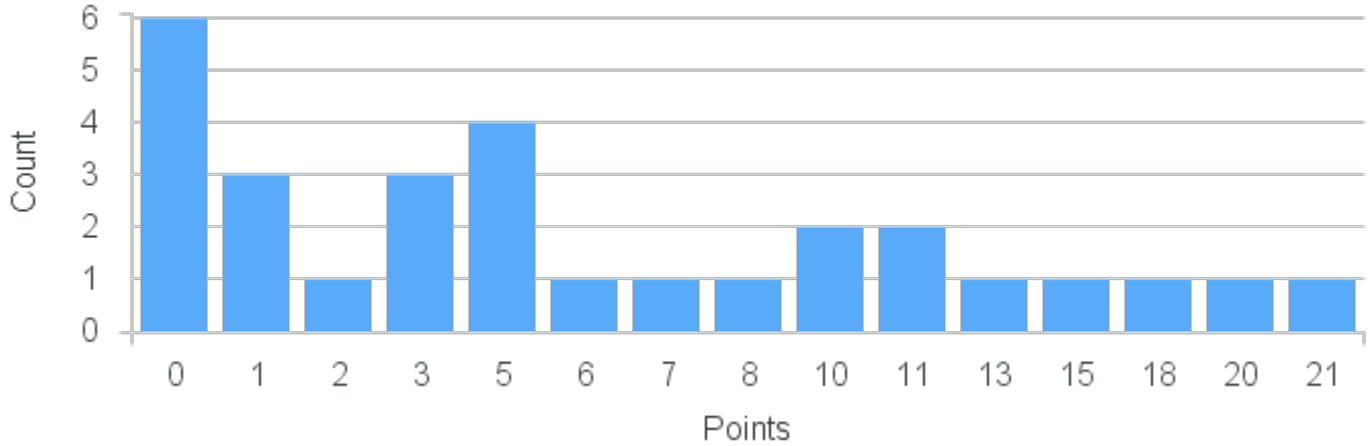

Course Point Distribution for Fall 2021

CRN: 12239
Gender Inequality

Course ID: SO112 2211 Cross List: FG112 2211

Limit: 25
Demand: 29
Waitlisted: 4
Min Points: 0

Department: Sociology

Term	Block(s)	CRN	Course ID	See Also	Course Limit	Course Demand	Count	Points
Fall 2021	2	12239	SO112 2211	FG112 2211	25	29	1	21
Fall 2021	2	12239	SO112 2211	FG112 2211	25	29	1	20
Fall 2021	2	12239	SO112 2211	FG112 2211	25	29	1	18
Fall 2021	2	12239	SO112 2211	FG112 2211	25	29	1	15
Fall 2021	2	12239	SO112 2211	FG112 2211	25	29	1	13
Fall 2021	2	12239	SO112 2211	FG112 2211	25	29	2	11
Fall 2021	2	12239	SO112 2211	FG112 2211	25	29	2	10
Fall 2021	2	12239	SO112 2211	FG112 2211	25	29	1	8
Fall 2021	2	12239	SO112 2211	FG112 2211	25	29	1	7
Fall 2021	2	12239	SO112 2211	FG112 2211	25	29	1	6
Fall 2021	2	12239	SO112 2211	FG112 2211	25	29	4	5
Fall 2021	2	12239	SO112 2211	FG112 2211	25	29	3	3
Fall 2021	2	12239	SO112 2211	FG112 2211	25	29	1	2
Fall 2021	2	12239	SO112 2211	FG112 2211	25	29	3	1