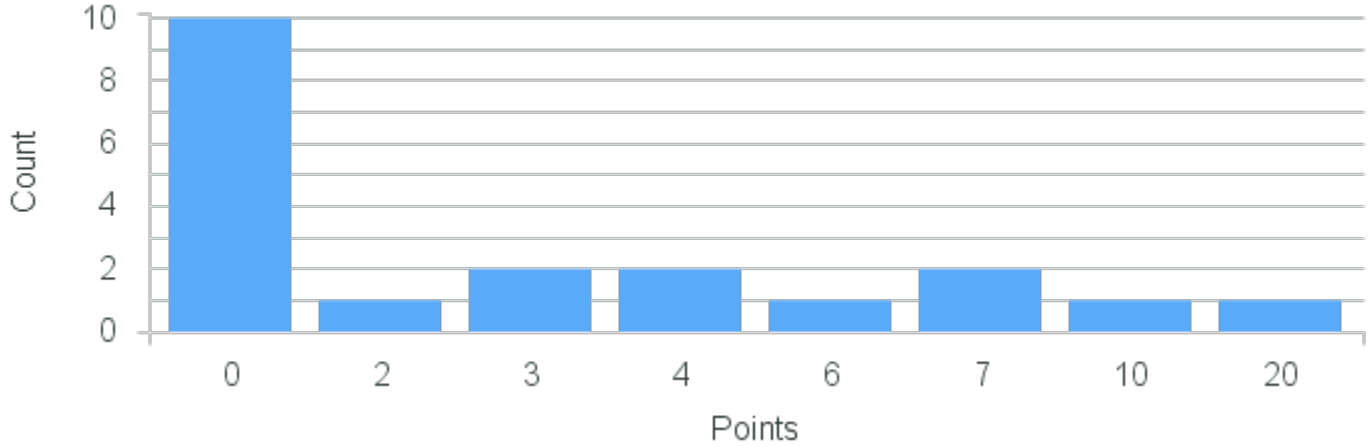

Course Point Distribution for Fall 2021

CRN: 12471
Letterpress Poster Workshop

Course ID: AS126 1413 Cross List:

Limit: 10
Demand: 20
Waitlisted: 10
Min Points: 2

Department: Art

Term	Block(s)	CRN	Course ID	See Also	Course Limit	Course Demand	Count	Points
Fall 2021	1-4	12471	AS126 1413		10	20	1	20
Fall 2021	1-4	12471	AS126 1413		10	20	1	10
Fall 2021	1-4	12471	AS126 1413		10	20	2	7
Fall 2021	1-4	12471	AS126 1413		10	20	1	6
Fall 2021	1-4	12471	AS126 1413		10	20	2	4
Fall 2021	1-4	12471	AS126 1413		10	20	2	3
Fall 2021	1-4	12471	AS126 1413		10	20	1	2
Fall 2021	1-4	12471	AS126 1413		10	20	10	0