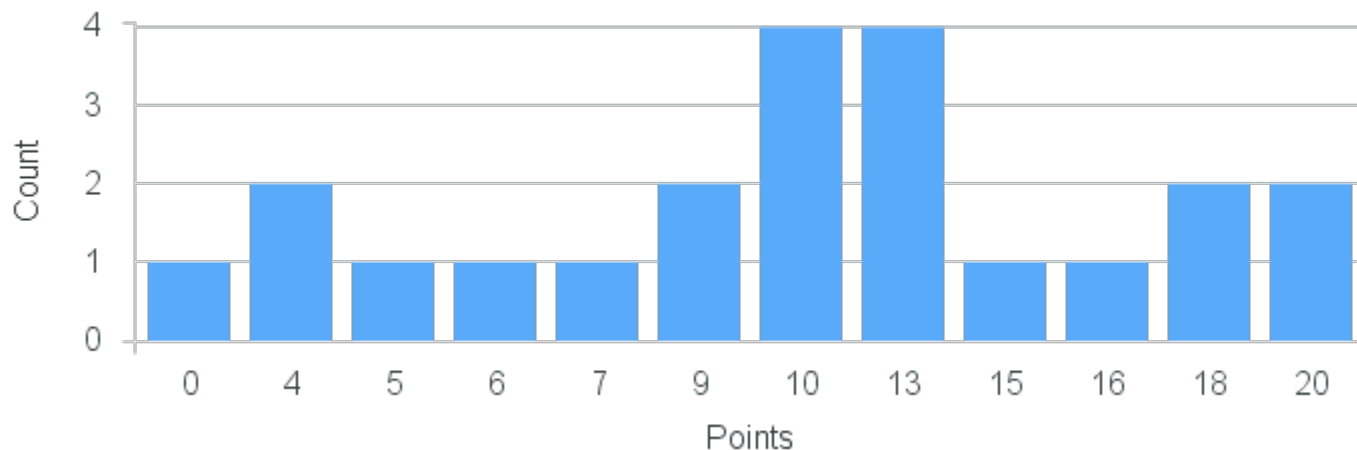

Course Point Distribution for Fall 2021

CRN: 12412
Physics for the Life Sciences I

Course ID: PC141 3311 Cross List:

Limit: 32
Demand: 22
Waitlisted: 0

Department: Physics

Term	Block(s)	CRN	Course ID	See Also	Course Limit	Course Demand	Count	Points
Fall 2021	3	12412	PC141 3311		32	22	2	20
Fall 2021	3	12412	PC141 3311		32	22	2	18
Fall 2021	3	12412	PC141 3311		32	22	1	16
Fall 2021	3	12412	PC141 3311		32	22	1	15
Fall 2021	3	12412	PC141 3311		32	22	4	13
Fall 2021	3	12412	PC141 3311		32	22	4	10
Fall 2021	3	12412	PC141 3311		32	22	2	9
Fall 2021	3	12412	PC141 3311		32	22	1	7
Fall 2021	3	12412	PC141 3311		32	22	1	6
Fall 2021	3	12412	PC141 3311		32	22	1	5
Fall 2021	3	12412	PC141 3311		32	22	2	4
Fall 2021	3	12412	PC141 3311		32	22	1	0