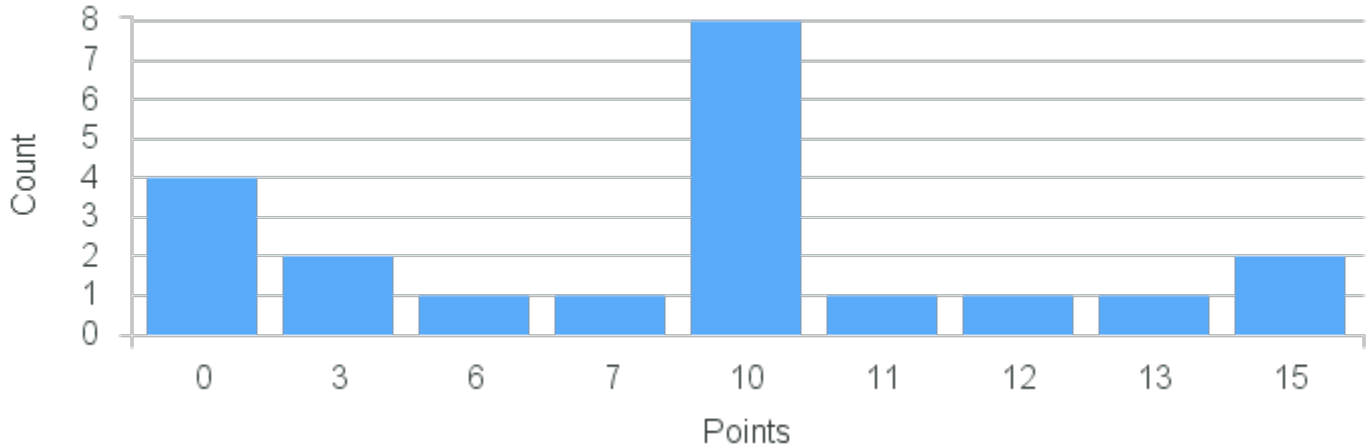

Course Point Distribution for Fall 2021

CRN: 11909
Democracy & Markets

Course ID: PS306 4411 Cross List:

Limit: 25
Demand: 21
Waitlisted: 0

Department: Political Science

Term	Block(s)	CRN	Course ID	See Also	Course Limit	Course Demand	Count	Points
Fall 2021	4	11909	PS306 4411		25	21	2	15
Fall 2021	4	11909	PS306 4411		25	21	1	13
Fall 2021	4	11909	PS306 4411		25	21	1	12
Fall 2021	4	11909	PS306 4411		25	21	1	11
Fall 2021	4	11909	PS306 4411		25	21	8	10
Fall 2021	4	11909	PS306 4411		25	21	1	7
Fall 2021	4	11909	PS306 4411		25	21	1	6
Fall 2021	4	11909	PS306 4411		25	21	2	3
Fall 2021	4	11909	PS306 4411		25	21	4	0