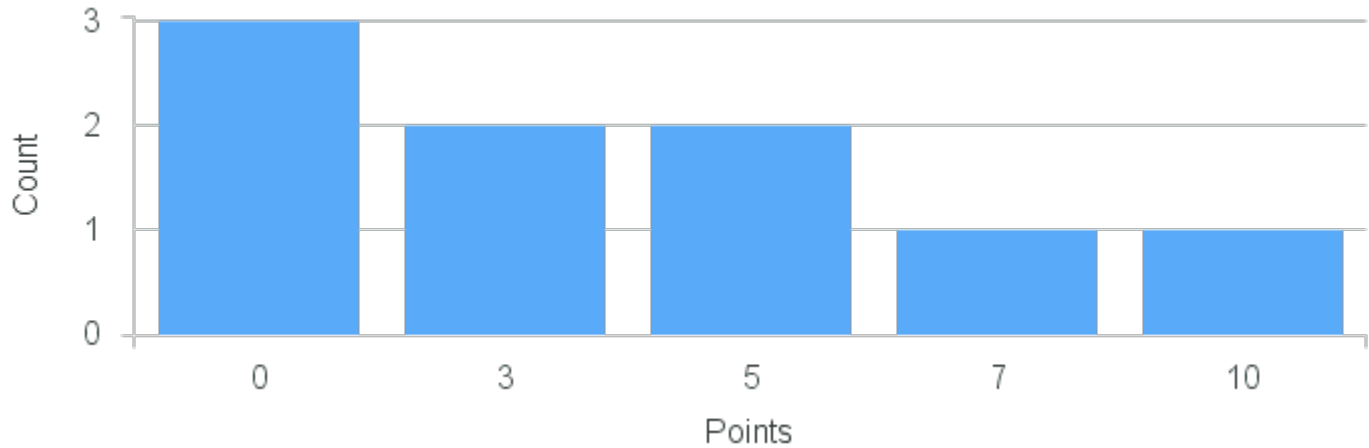

Course Point Distribution for Fall 2021

CRN: 12232
Elementary Italian II

Course ID: IT104 4411 Cross List:

Limit: 18
Demand: 9
Waitlisted: 0

Department: French & Italian

Term	Block(s)	CRN	Course ID	See Also	Course Limit	Course Demand	Count	Points
Fall 2021	4	12232	IT104 4411		18	9	1	10
Fall 2021	4	12232	IT104 4411		18	9	1	7
Fall 2021	4	12232	IT104 4411		18	9	2	5
Fall 2021	4	12232	IT104 4411		18	9	2	3
Fall 2021	4	12232	IT104 4411		18	9	3	0