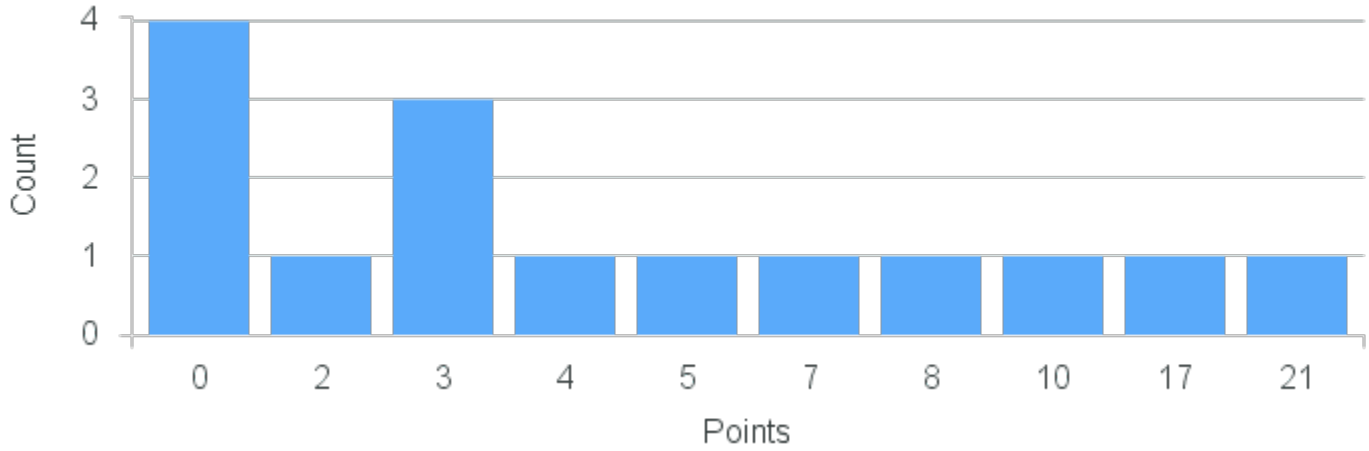

Course Point Distribution for Fall 2021

CRN: 12008
Art, Power & Resistance

Course ID: SW273 2211 Cross List:

Limit: 25
Demand: 15
Waitlisted: 0

Department: Southwest Studies

Term	Block(s)	CRN	Course ID	See Also	Course Limit	Course Demand	Count	Points
Fall 2021	2	12008	SW273 2211		25	15	1	21
Fall 2021	2	12008	SW273 2211		25	15	1	17
Fall 2021	2	12008	SW273 2211		25	15	1	10
Fall 2021	2	12008	SW273 2211		25	15	1	8
Fall 2021	2	12008	SW273 2211		25	15	1	7
Fall 2021	2	12008	SW273 2211		25	15	1	5
Fall 2021	2	12008	SW273 2211		25	15	1	4
Fall 2021	2	12008	SW273 2211		25	15	3	3
Fall 2021	2	12008	SW273 2211		25	15	1	2
Fall 2021	2	12008	SW273 2211		25	15	4	0