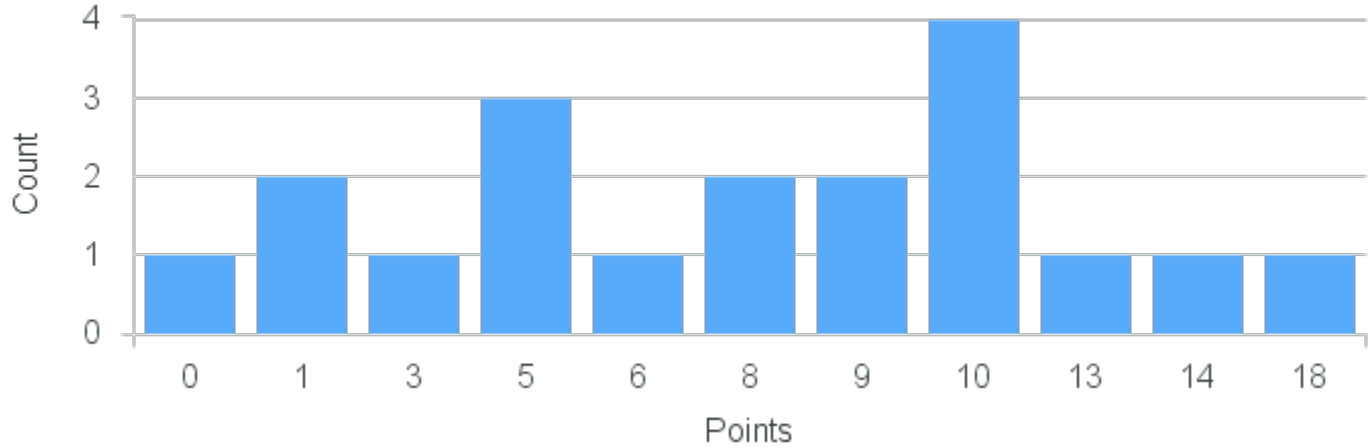

Course Point Distribution for Fall 2021

CRN: 12349

Course ID: ED101 1111 Cross List:

Limit: 15

Introduction to K-12 Classroom Culture

Demand: 19

Department: Education

Waitlisted: 4

Min Points: 5

Term	Block(s)	CRN	Course ID	See Also	Course Limit	Course Demand	Count	Points
Fall 2021	1	12349	ED101 1111		15	19	1	18
Fall 2021	1	12349	ED101 1111		15	19	1	14
Fall 2021	1	12349	ED101 1111		15	19	1	13
Fall 2021	1	12349	ED101 1111		15	19	4	10
Fall 2021	1	12349	ED101 1111		15	19	2	9
Fall 2021	1	12349	ED101 1111		15	19	2	8
Fall 2021	1	12349	ED101 1111		15	19	1	6
Fall 2021	1	12349	ED101 1111		15	19	3	5
Fall 2021	1	12349	ED101 1111		15	19	1	3
Fall 2021	1	12349	ED101 1111		15	19	2	1
Fall 2021	1	12349	ED101 1111		15	19	1	0