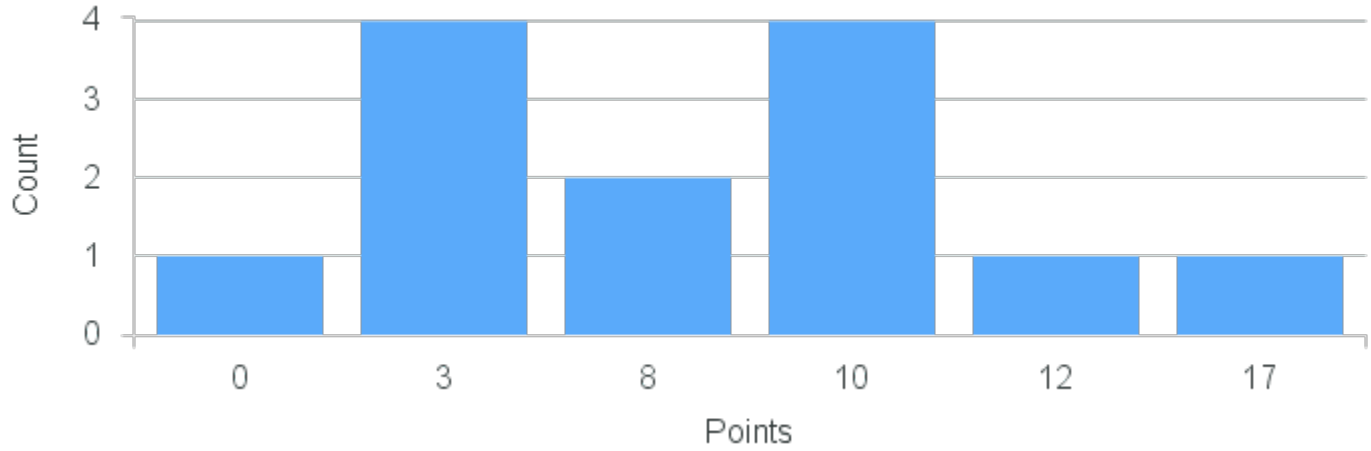

Course Point Distribution for Fall 2021

CRN: 12216
Elementary Italian I

Course ID: IT103 3311 Cross List:

Limit: 18
Demand: 13
Waitlisted: 0

Department: Romance Languages

Term	Block(s)	CRN	Course ID	See Also	Course Limit	Course Demand	Count	Points
Fall 2021	3	12216	IT103 3311		18	13	1	17
Fall 2021	3	12216	IT103 3311		18	13	1	12
Fall 2021	3	12216	IT103 3311		18	13	4	10
Fall 2021	3	12216	IT103 3311		18	13	2	8
Fall 2021	3	12216	IT103 3311		18	13	4	3
Fall 2021	3	12216	IT103 3311		18	13	1	0