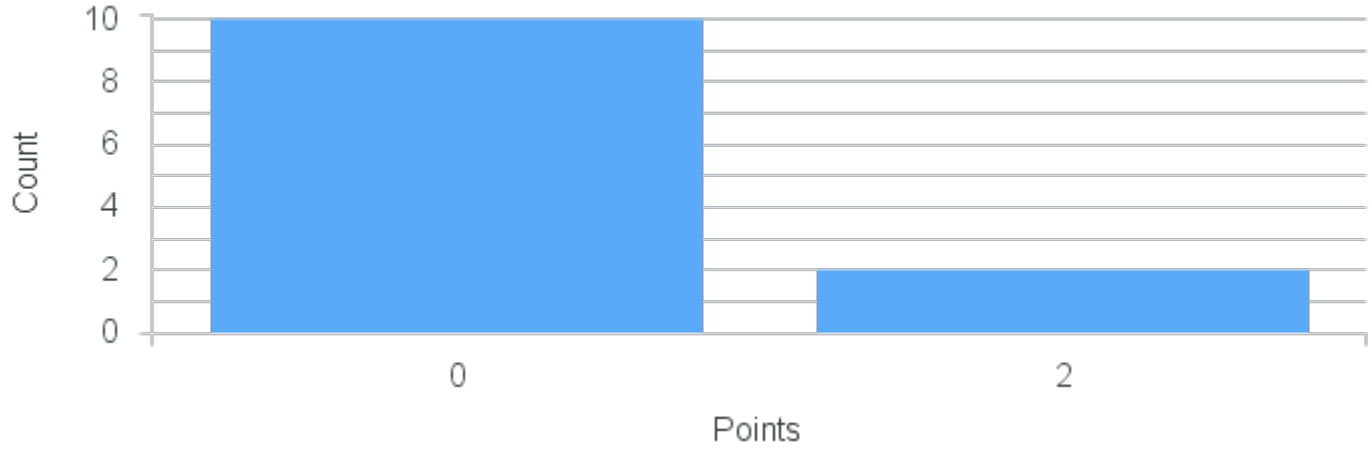

Course Point Distribution for Fall 2021

CRN: 12143

Course ID: PH263 3311 Cross List: CO200 3311

Limit: 17

Contemporary Psychoanalysis: Theory and Practice

Demand: 12

Waitlisted: 0

Department: Philosophy