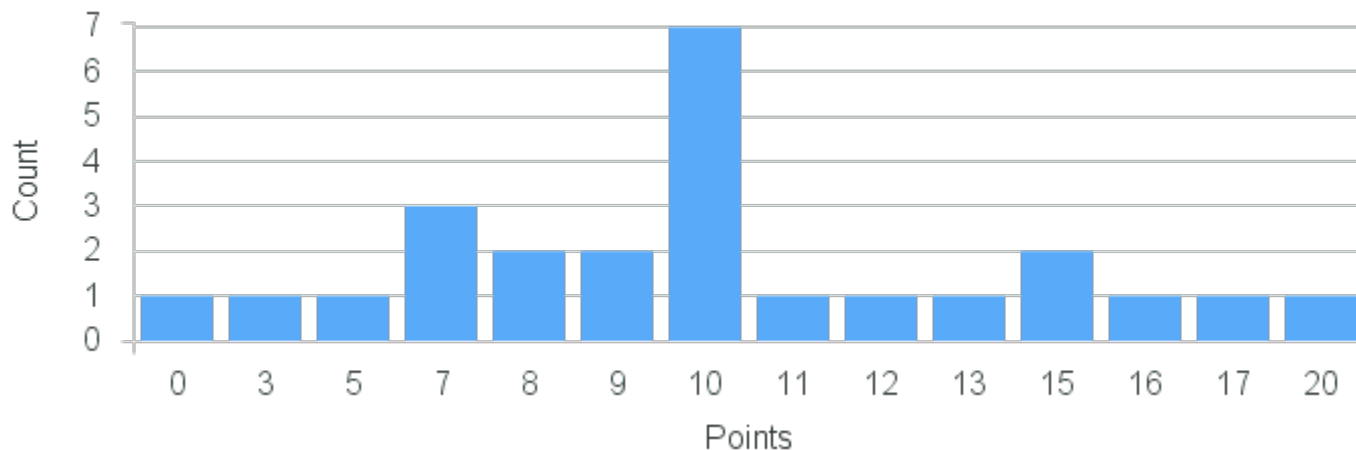

Course Point Distribution for Fall 2021

CRN: 12407

Course ID: PC242 2211 **Cross List:**

Limit: 32

Physics for the Physical Sciences II: Electricity & Magnetism

Demand: 25

Waitlisted: 0

Department: Physics