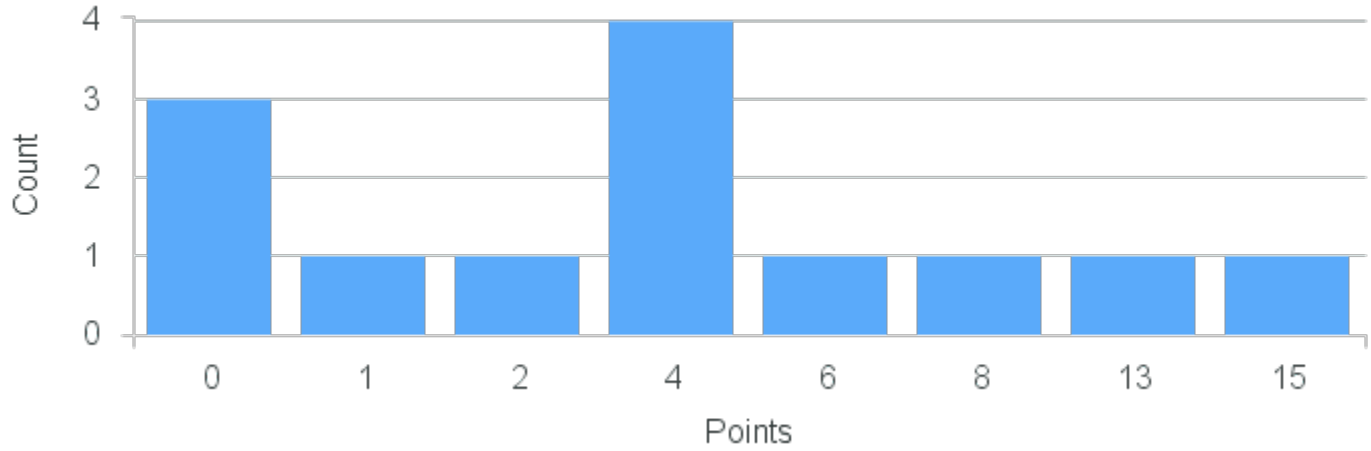

Course Point Distribution for Fall 2021

CRN: 12118
The Bible: Myth and History

Course ID: RE110 4411 Cross List: CL222 4411

Limit: 25
Demand: 13
Waitlisted: 0

Department: Religion

Term	Block(s)	CRN	Course ID	See Also	Course Limit	Course Demand	Count	Points
Fall 2021	4	12118	RE110 4411	CL222 4411	25	13	1	15
Fall 2021	4	12118	RE110 4411	CL222 4411	25	13	1	13
Fall 2021	4	12118	RE110 4411	CL222 4411	25	13	1	8
Fall 2021	4	12118	RE110 4411	CL222 4411	25	13	1	6
Fall 2021	4	12118	RE110 4411	CL222 4411	25	13	4	4
Fall 2021	4	12118	RE110 4411	CL222 4411	25	13	1	2
Fall 2021	4	12118	RE110 4411	CL222 4411	25	13	1	1
Fall 2021	4	12118	RE110 4411	CL222 4411	25	13	3	0