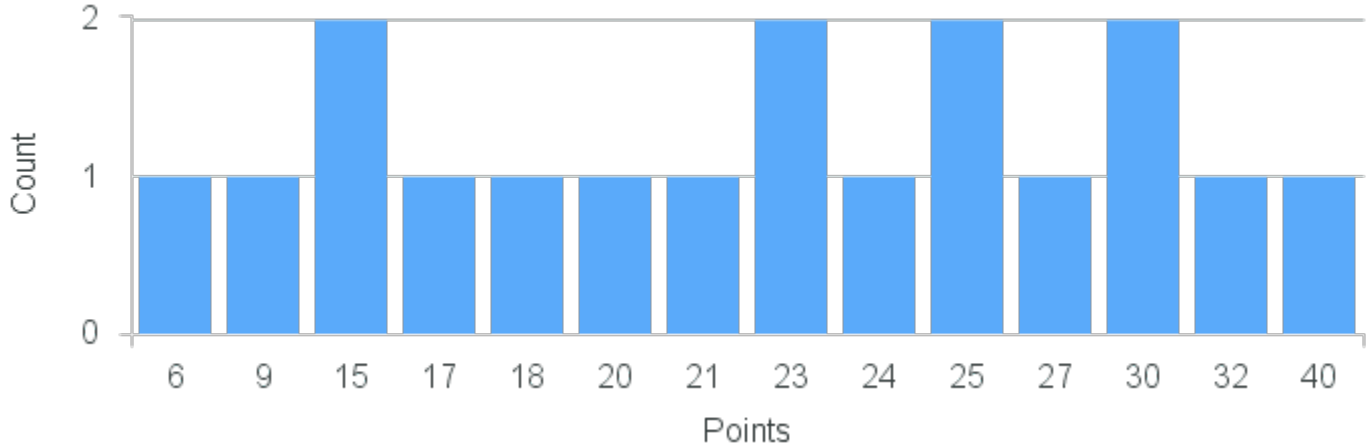

Course Point Distribution for Fall 2021

CRN: 11662
Advanced Filmmaking

Course ID: FM302 3311 Cross List:

Limit: 12
Demand: 18
Waitlisted: 6
Min Points: 20

Department: Film and Media Studies

Term	Block(s)	CRN	Course ID	See Also	Course Limit	Course Demand	Count	Points
Fall 2021	3	11662	FM302 3311		12	18	1	40
Fall 2021	3	11662	FM302 3311		12	18	1	32
Fall 2021	3	11662	FM302 3311		12	18	2	30
Fall 2021	3	11662	FM302 3311		12	18	1	27
Fall 2021	3	11662	FM302 3311		12	18	2	25
Fall 2021	3	11662	FM302 3311		12	18	1	24
Fall 2021	3	11662	FM302 3311		12	18	2	23
Fall 2021	3	11662	FM302 3311		12	18	1	21
Fall 2021	3	11662	FM302 3311		12	18	1	20
Fall 2021	3	11662	FM302 3311		12	18	1	18
Fall 2021	3	11662	FM302 3311		12	18	1	17
Fall 2021	3	11662	FM302 3311		12	18	2	15
Fall 2021	3	11662	FM302 3311		12	18	1	9
Fall 2021	3	11662	FM302 3311		12	18	1	6