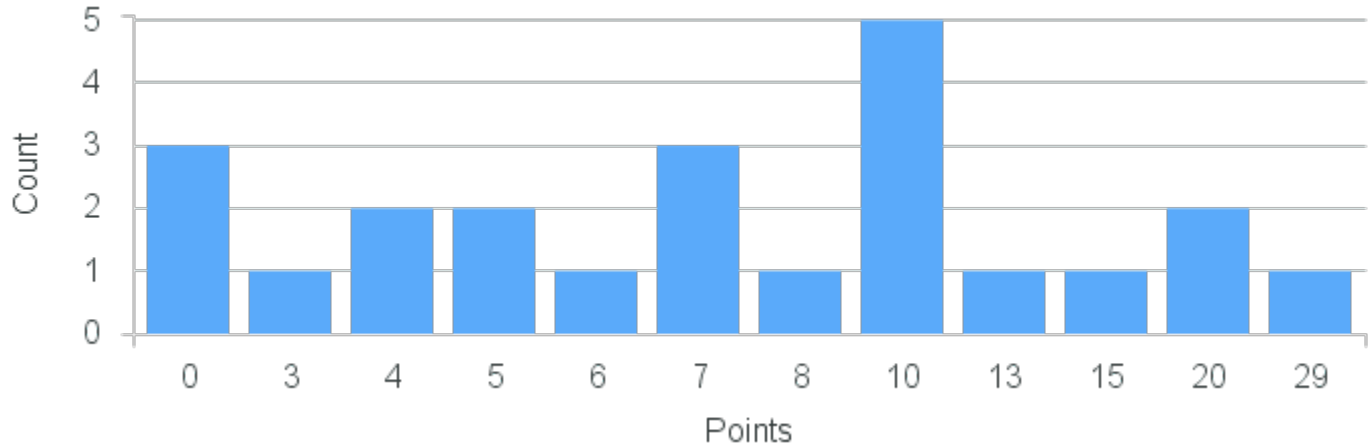

Course Point Distribution for Fall 2021

CRN: 12155
Acting I: Introduction

Course ID: TH105 3311 Cross List:

Limit: 18
Demand: 23
Waitlisted: 5
Min Points: 4

Department: Theatre and Dance

Term	Block(s)	CRN	Course ID	See Also	Course Limit	Course Demand	Count	Points
Fall 2021	3	12155	TH105 3311		18	23	1	29
Fall 2021	3	12155	TH105 3311		18	23	2	20
Fall 2021	3	12155	TH105 3311		18	23	1	15
Fall 2021	3	12155	TH105 3311		18	23	1	13
Fall 2021	3	12155	TH105 3311		18	23	5	10
Fall 2021	3	12155	TH105 3311		18	23	1	8
Fall 2021	3	12155	TH105 3311		18	23	3	7
Fall 2021	3	12155	TH105 3311		18	23	1	6
Fall 2021	3	12155	TH105 3311		18	23	2	5
Fall 2021	3	12155	TH105 3311		18	23	2	4
Fall 2021	3	12155	TH105 3311		18	23	1	3
Fall 2021	3	12155	TH105 3311		18	23	3	0