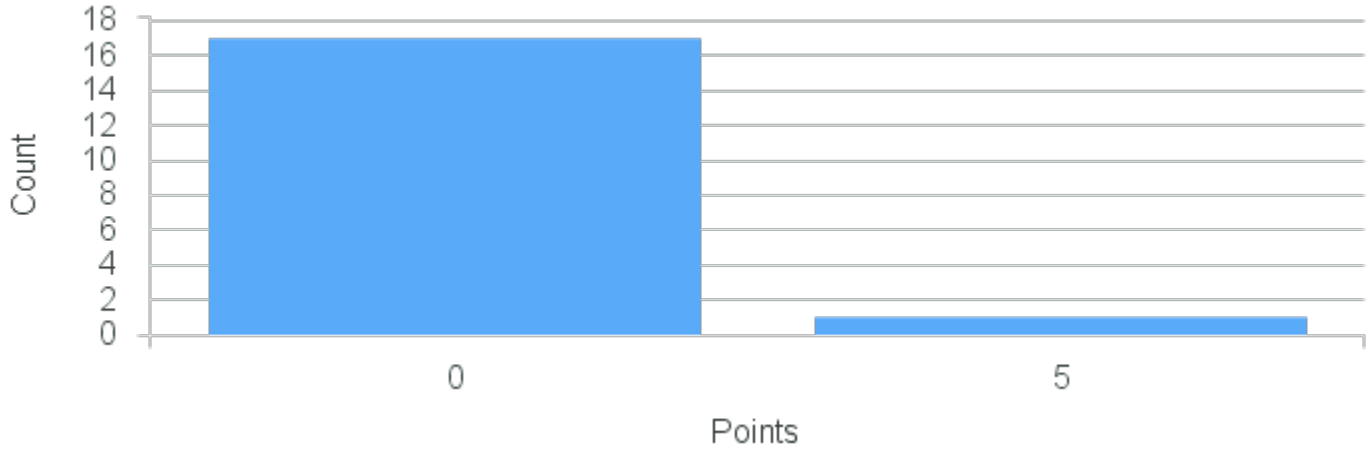

Course Point Distribution for Fall 2021

CRN: 11942
Topics: Rocks and Ruins

Course ID: CL222 2211 Cross List: GY100 2211

Limit: 25
Demand: 18
Waitlisted: 0

Department: Classics

Term	Block(s)	CRN	Course ID	See Also	Course Limit	Course Demand	Count	Points
Fall 2021	2	11942	CL222 2211	GY100 2211	25	18	1	5
Fall 2021	2	11942	CL222 2211	GY100 2211	25	18	17	0