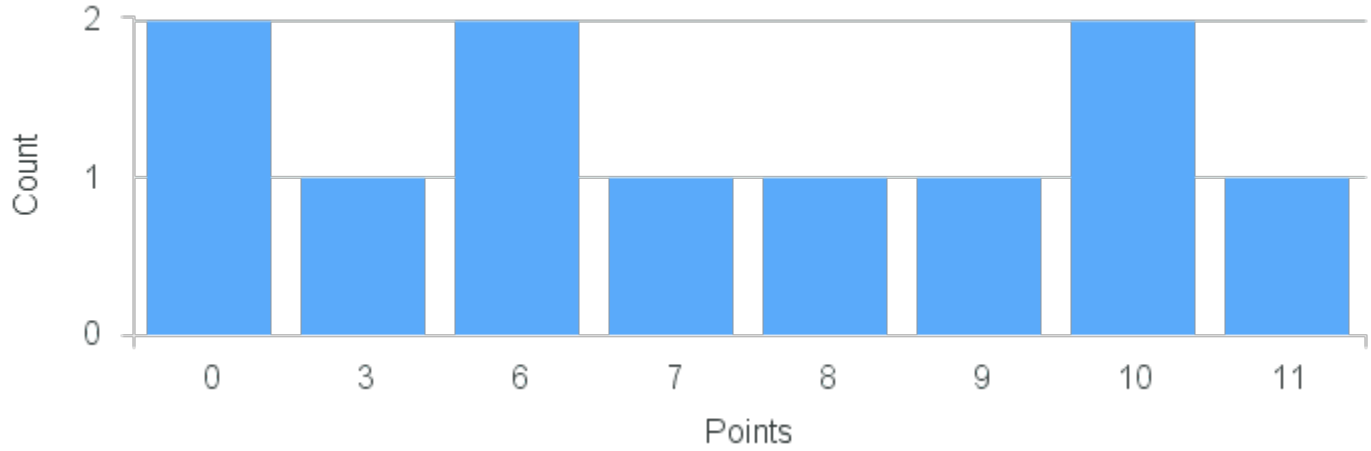

Course Point Distribution for Fall 2021

CRN: 12242
Elementary French II

Course ID: FR102 4411 Cross List:

Limit: 18
Demand: 11
Waitlisted: 0

Department: French & Italian

Term	Block(s)	CRN	Course ID	See Also	Course Limit	Course Demand	Count	Points
Fall 2021	4	12242	FR102 4411		18	11	1	11
Fall 2021	4	12242	FR102 4411		18	11	2	10
Fall 2021	4	12242	FR102 4411		18	11	1	9
Fall 2021	4	12242	FR102 4411		18	11	1	8
Fall 2021	4	12242	FR102 4411		18	11	1	7
Fall 2021	4	12242	FR102 4411		18	11	2	6
Fall 2021	4	12242	FR102 4411		18	11	1	3
Fall 2021	4	12242	FR102 4411		18	11	2	0