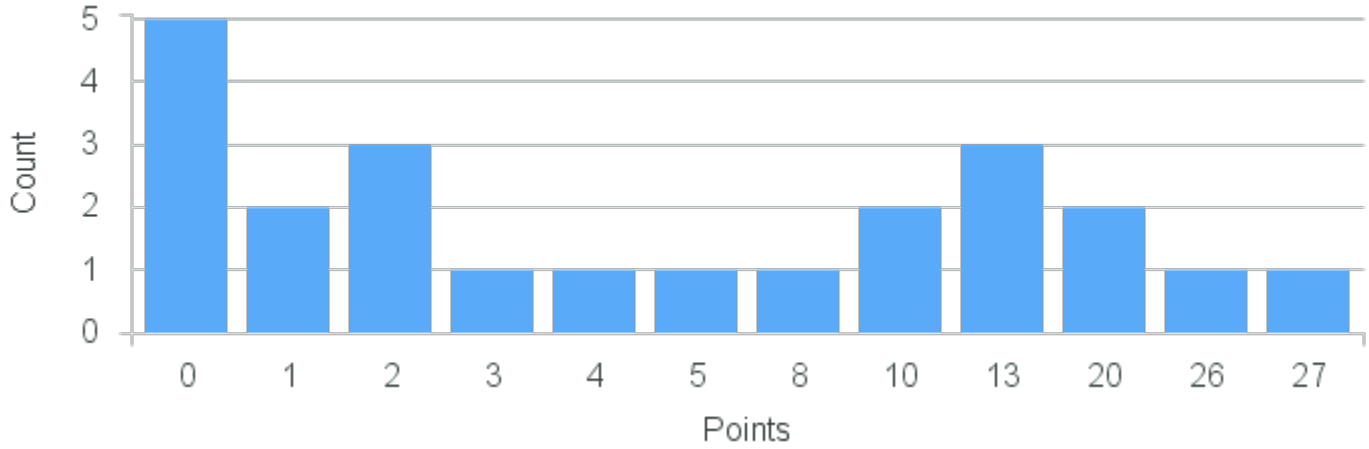

Course Point Distribution for Fall 2021

CRN: 11761
Neuropharmacology

Course ID: PY433 4411 Cross List:

Limit: 25
Demand: 23
Waitlisted: 0

Department: Psychology

Term	Block(s)	CRN	Course ID	See Also	Course Limit	Course Demand	Count	Points
Fall 2021	4	11761	PY433 4411		25	23	1	27
Fall 2021	4	11761	PY433 4411		25	23	1	26
Fall 2021	4	11761	PY433 4411		25	23	2	20
Fall 2021	4	11761	PY433 4411		25	23	3	13
Fall 2021	4	11761	PY433 4411		25	23	2	10
Fall 2021	4	11761	PY433 4411		25	23	1	8
Fall 2021	4	11761	PY433 4411		25	23	1	5
Fall 2021	4	11761	PY433 4411		25	23	1	4
Fall 2021	4	11761	PY433 4411		25	23	1	3
Fall 2021	4	11761	PY433 4411		25	23	3	2
Fall 2021	4	11761	PY433 4411		25	23	2	1
Fall 2021	4	11761	PY433 4411		25	23	5	0