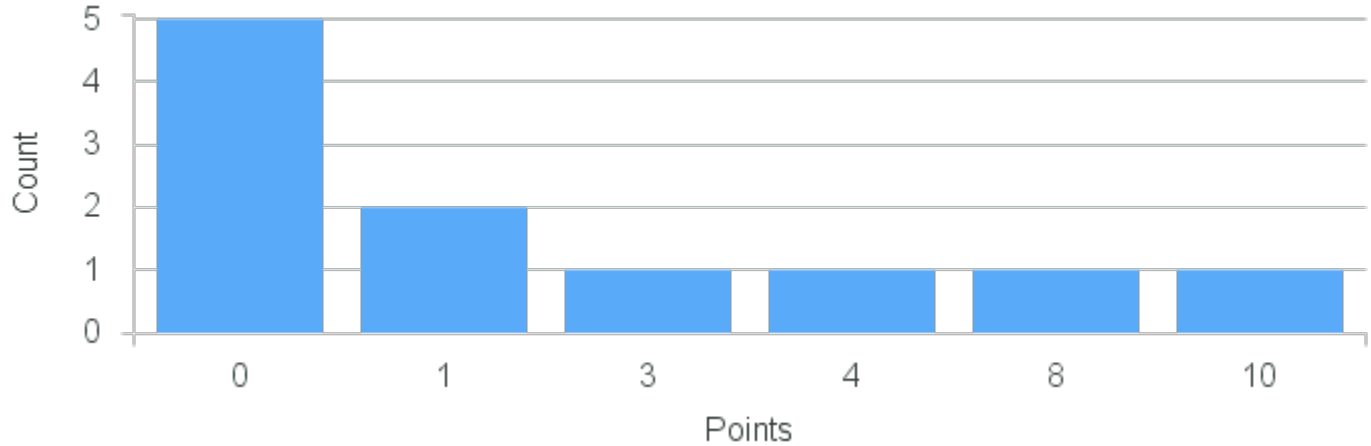

Course Point Distribution for Fall 2021

CRN: 12405

Course ID: PC132 1412 Cross List:

Limit: 12

Observational Astronomy for Amateurs

Demand: 11

Waitlisted: 0

Department: Physics

Term	Block(s)	CRN	Course ID	See Also	Course Limit	Course Demand	Count	Points
Fall 2021	1-4	12405	PC132 1412		12	11	1	10
Fall 2021	1-4	12405	PC132 1412		12	11	1	8
Fall 2021	1-4	12405	PC132 1412		12	11	1	4
Fall 2021	1-4	12405	PC132 1412		12	11	1	3
Fall 2021	1-4	12405	PC132 1412		12	11	2	1
Fall 2021	1-4	12405	PC132 1412		12	11	5	0