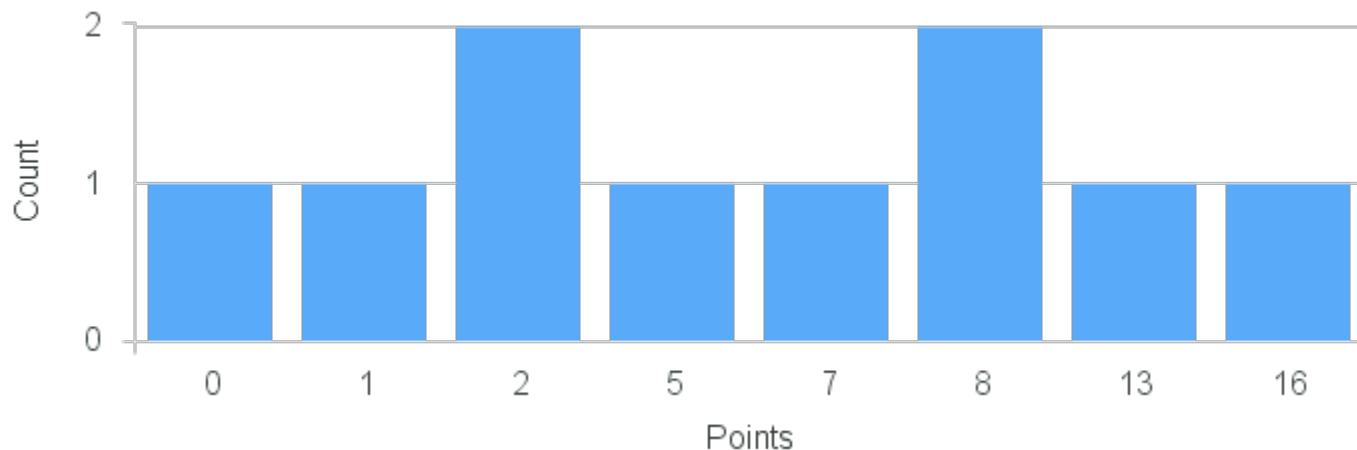

Course Point Distribution for Fall 2021

CRN: 12176

Course ID: MB101 4411 Cross List:

Limit: 24

The Science and Ethics of Genetics

Demand: 10

Waitlisted: 0

Department: Molecular Biology

Term	Block(s)	CRN	Course ID	See Also	Course Limit	Course Demand	Count	Points
Fall 2021	4	12176	MB101 4411		24	10	1	16
Fall 2021	4	12176	MB101 4411		24	10	1	13
Fall 2021	4	12176	MB101 4411		24	10	2	8
Fall 2021	4	12176	MB101 4411		24	10	1	7
Fall 2021	4	12176	MB101 4411		24	10	1	5
Fall 2021	4	12176	MB101 4411		24	10	2	2
Fall 2021	4	12176	MB101 4411		24	10	1	1
Fall 2021	4	12176	MB101 4411		24	10	1	0