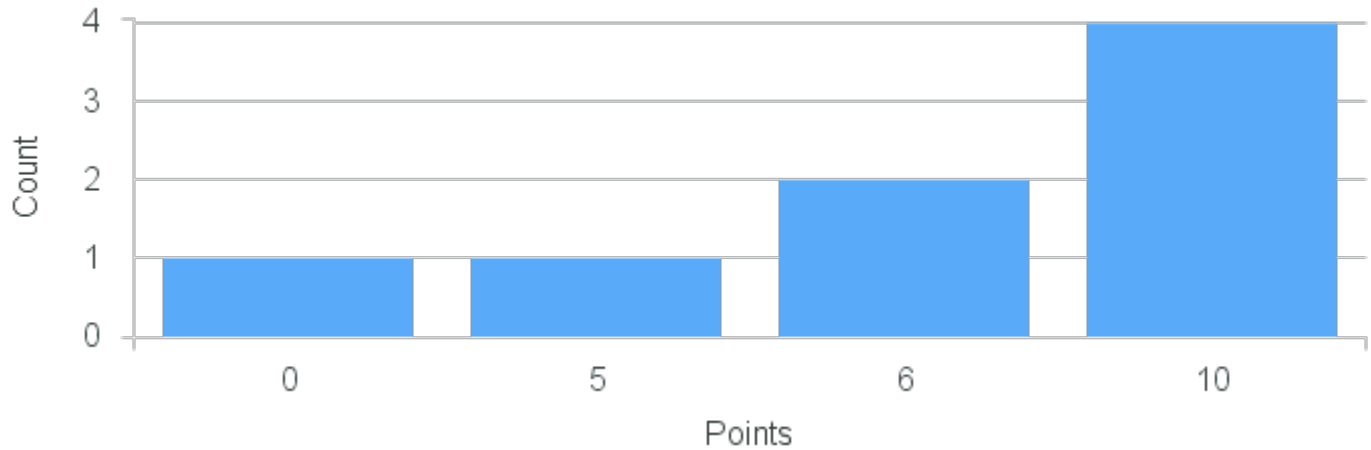

Course Point Distribution for Fall 2021

CRN: 12070

Course ID: RE200 4421 Cross List: PA250 4431,AN208 4421

Limit: 25

Topics in Religion: Anthropology of Religion

Demand: 8

Waitlisted: 0

Department: Religion