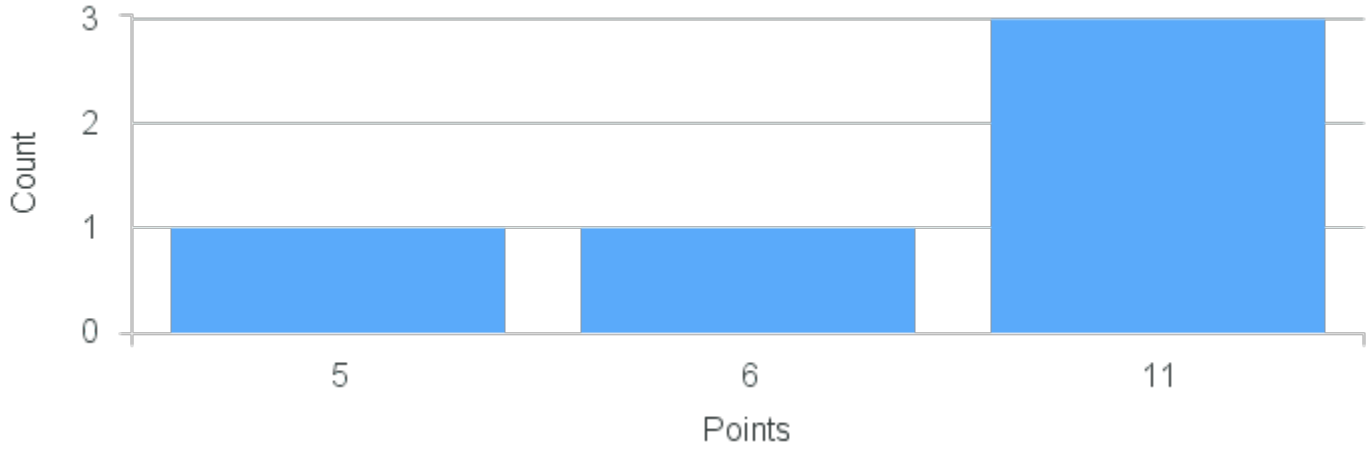

Course Point Distribution for Fall 2021

CRN: 12339
Beginning Poetry Writing

Course ID: EN282 3311 **Cross List:**

Limit: 16
Demand: 5
Waitlisted: 0

Department: English

Term	Block(s)	CRN	Course ID	See Also	Course Limit	Course Demand	Count	Points
Fall 2021	3	12339	EN282 3311		16	5	3	11
Fall 2021	3	12339	EN282 3311		16	5	1	6
Fall 2021	3	12339	EN282 3311		16	5	1	5