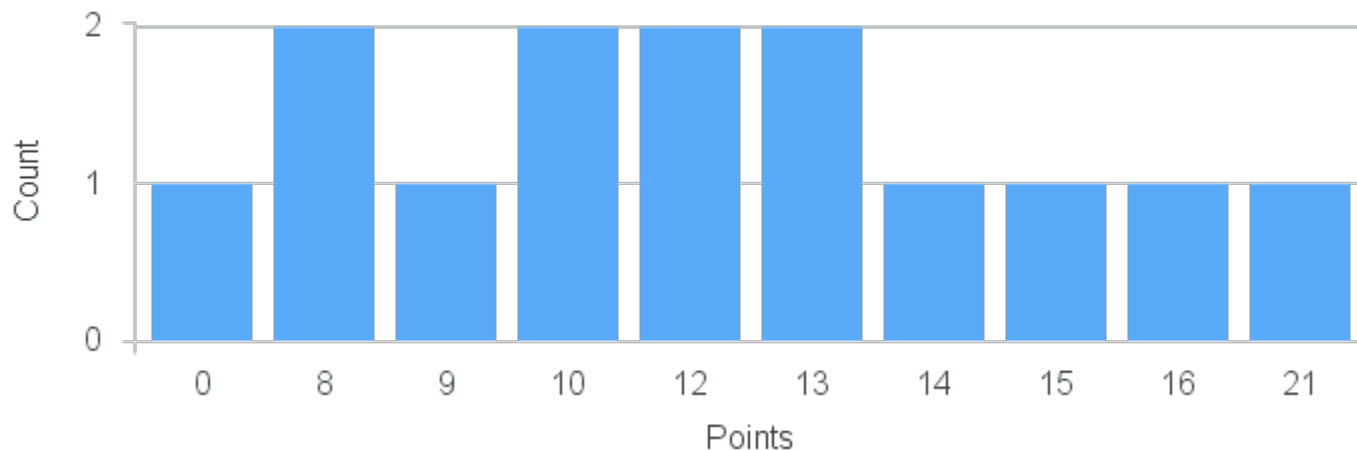

Course Point Distribution for Fall 2021

CRN: 12083

Course ID: MB131 1121 Cross List:

Limit: 24

Introduction to Molecular and Cellular Biology

Demand: 14

Waitlisted: 0

Department: Molecular Biology