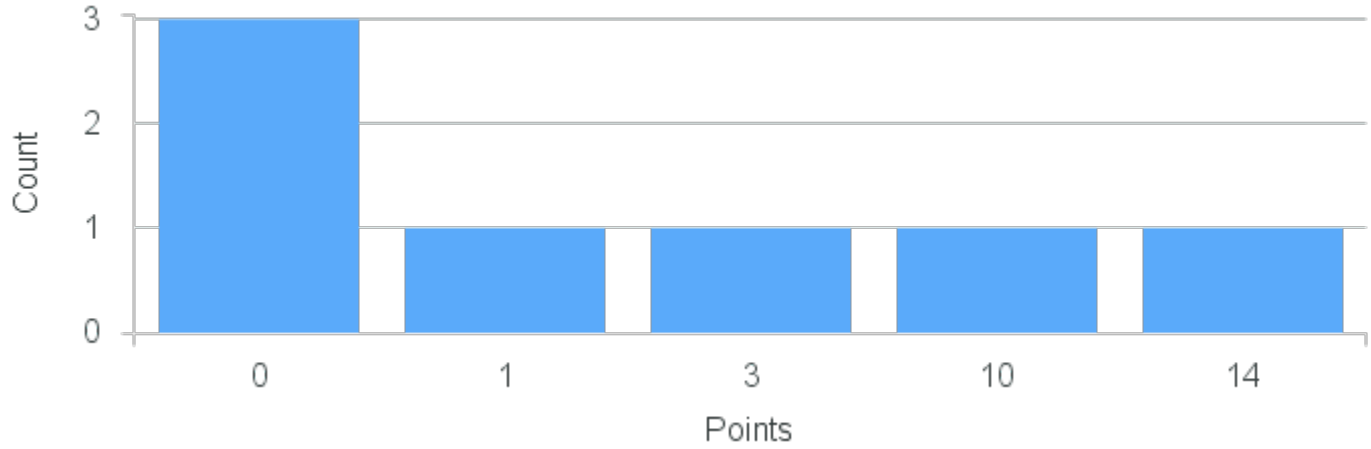

Course Point Distribution for Fall 2021

CRN: 12274
Advanced Fiction Workshop

Course ID: EN309 3311 **Cross List:**

Limit: 12
Demand: 7
Waitlisted: 0

Department: English

Term	Block(s)	CRN	Course ID	See Also	Course Limit	Course Demand	Count	Points
Fall 2021	3	12274	EN309 3311		12	7	1	14
Fall 2021	3	12274	EN309 3311		12	7	1	10
Fall 2021	3	12274	EN309 3311		12	7	1	3
Fall 2021	3	12274	EN309 3311		12	7	1	1
Fall 2021	3	12274	EN309 3311		12	7	3	0