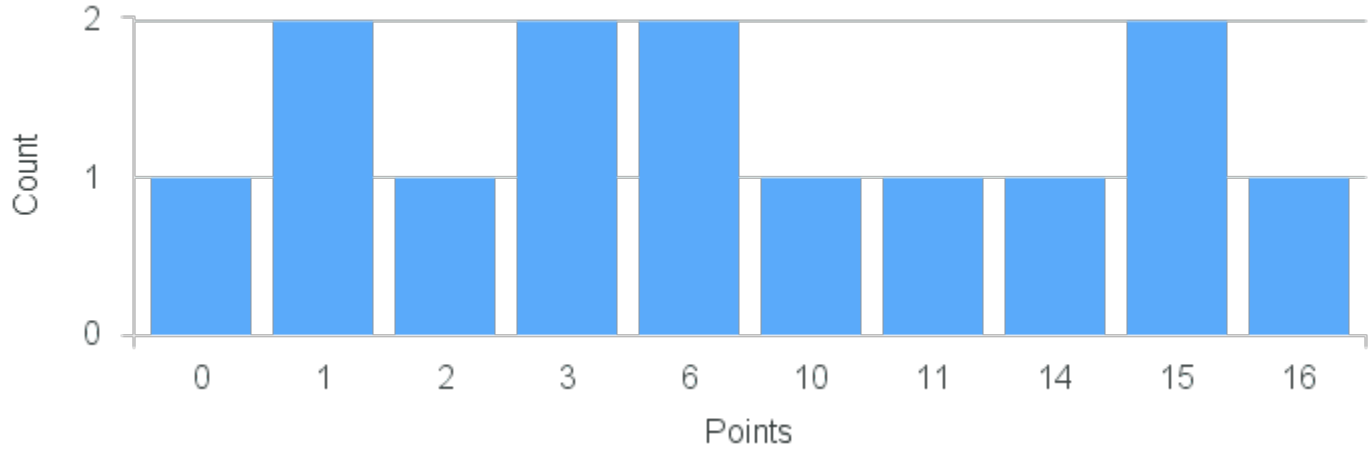

Course Point Distribution for Fall 2021

CRN: 11963
Econometric Theory

Course ID: EC403 3311 Cross List:

Limit: 25
Demand: 14
Waitlisted: 0

Department: Economics & Business

Term	Block(s)	CRN	Course ID	See Also	Course Limit	Course Demand	Count	Points
Fall 2021	3	11963	EC403 3311		25	14	1	16
Fall 2021	3	11963	EC403 3311		25	14	2	15
Fall 2021	3	11963	EC403 3311		25	14	1	14
Fall 2021	3	11963	EC403 3311		25	14	1	11
Fall 2021	3	11963	EC403 3311		25	14	1	10
Fall 2021	3	11963	EC403 3311		25	14	2	6
Fall 2021	3	11963	EC403 3311		25	14	2	3
Fall 2021	3	11963	EC403 3311		25	14	1	2
Fall 2021	3	11963	EC403 3311		25	14	2	1
Fall 2021	3	11963	EC403 3311		25	14	1	0