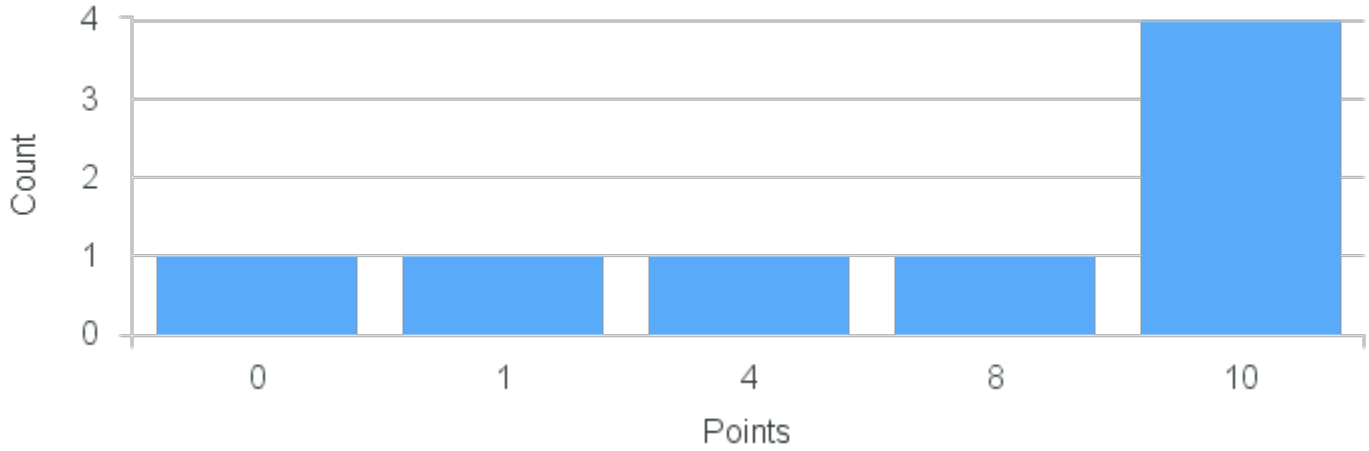

Course Point Distribution for Fall 2021

CRN: 12210
Urban Sociology

Course ID: SO324 3311 Cross List:

Limit: 25
Demand: 8
Waitlisted: 0

Department: Sociology

Term	Block(s)	CRN	Course ID	See Also	Course Limit	Course Demand	Count	Points
Fall 2021	3	12210	SO324 3311		25	8	4	10
Fall 2021	3	12210	SO324 3311		25	8	1	8
Fall 2021	3	12210	SO324 3311		25	8	1	4
Fall 2021	3	12210	SO324 3311		25	8	1	1
Fall 2021	3	12210	SO324 3311		25	8	1	0