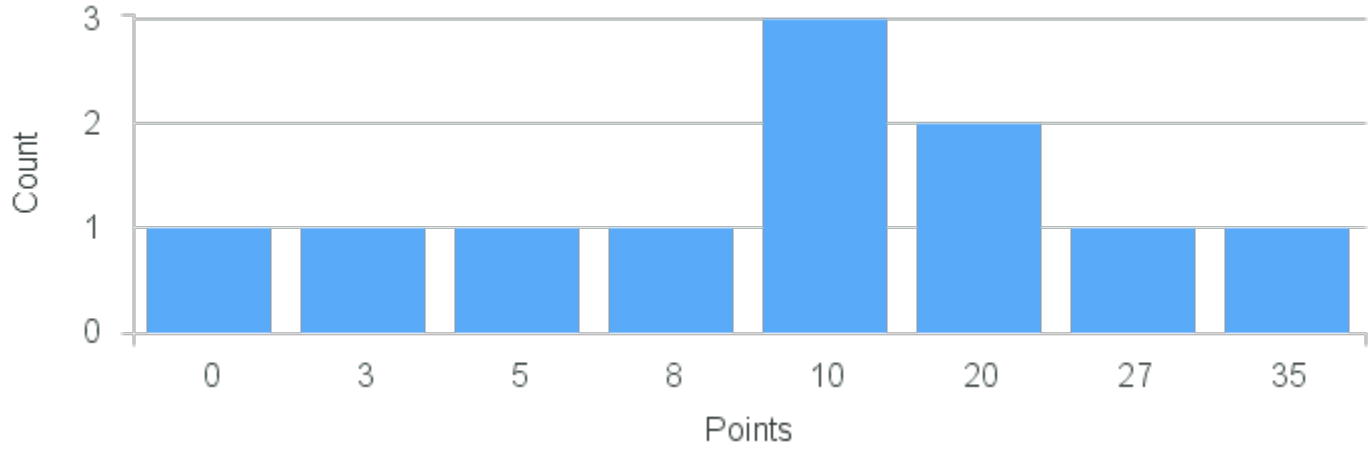

Course Point Distribution for Fall 2021

CRN: 12321
Beginning Creative Nonfiction Writing

Course ID: EN285 4411 Cross List:

Limit: 16
Demand: 11
Waitlisted: 0

Department: English

Term	Block(s)	CRN	Course ID	See Also	Course Limit	Course Demand	Count	Points
Fall 2021	4	12321	EN285 4411		16	11	1	35
Fall 2021	4	12321	EN285 4411		16	11	1	27
Fall 2021	4	12321	EN285 4411		16	11	2	20
Fall 2021	4	12321	EN285 4411		16	11	3	10
Fall 2021	4	12321	EN285 4411		16	11	1	8
Fall 2021	4	12321	EN285 4411		16	11	1	5
Fall 2021	4	12321	EN285 4411		16	11	1	3
Fall 2021	4	12321	EN285 4411		16	11	1	0