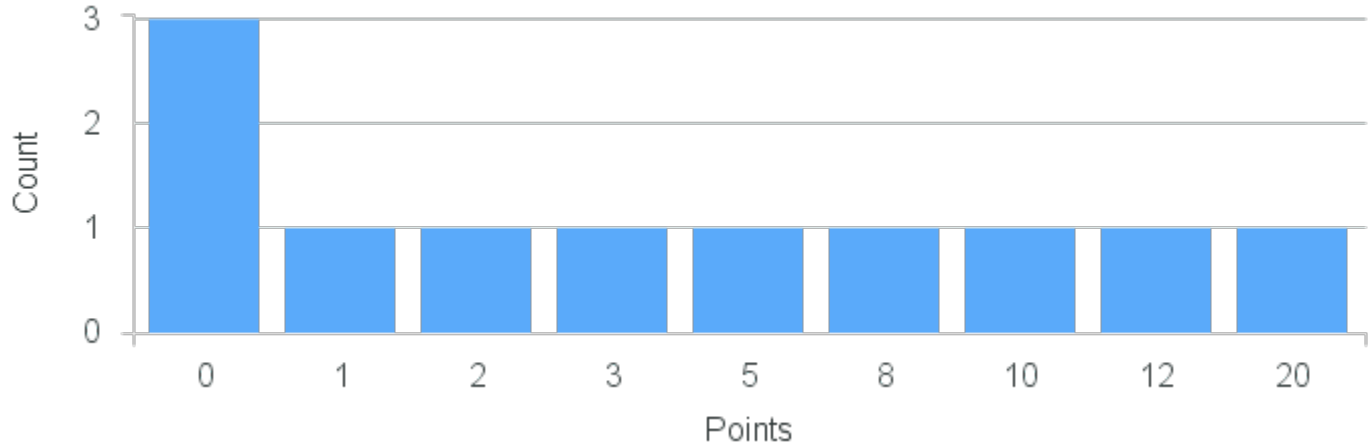

Course Point Distribution for Fall 2021

CRN: 11906

Course ID: HY399 2211 Cross List:

Limit: 15

Junior Seminar: Studying History

Demand: 11

Waitlisted: 0

Department: History

Term	Block(s)	CRN	Course ID	See Also	Course Limit	Course Demand	Count	Points
Fall 2021	2	11906	HY399 2211		15	11	1	20
Fall 2021	2	11906	HY399 2211		15	11	1	12
Fall 2021	2	11906	HY399 2211		15	11	1	10
Fall 2021	2	11906	HY399 2211		15	11	1	8
Fall 2021	2	11906	HY399 2211		15	11	1	5
Fall 2021	2	11906	HY399 2211		15	11	1	3
Fall 2021	2	11906	HY399 2211		15	11	1	2
Fall 2021	2	11906	HY399 2211		15	11	1	1
Fall 2021	2	11906	HY399 2211		15	11	3	0