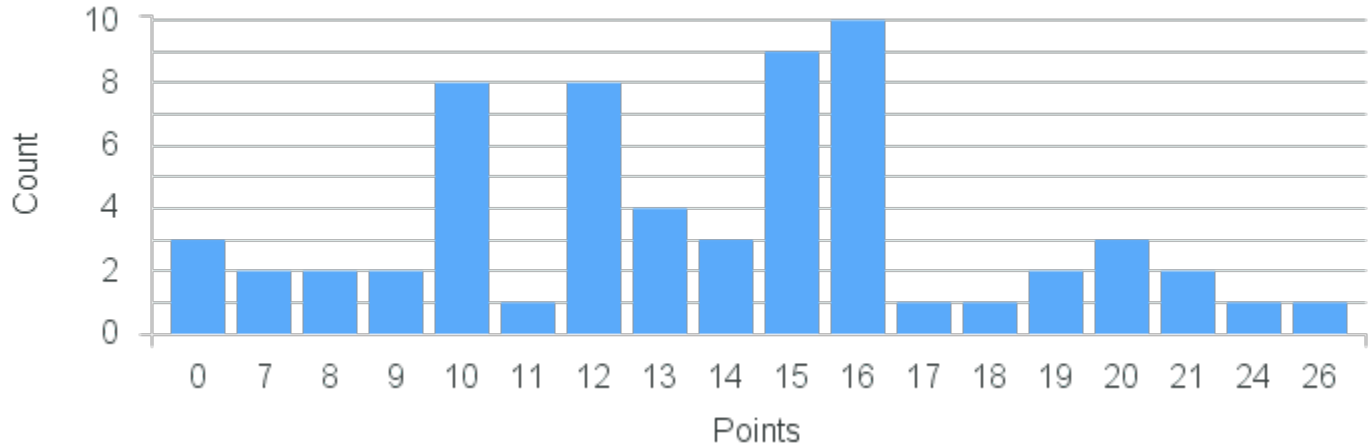

Course Point Distribution for Fall 2021

CRN: 11685

Course ID: EV272 1111 Cross List: PS272 1111

Limit: 25

Cities, Sustainability, and Environmental Justice

Demand: 63

Waitlisted: 38

Department: Environmental Science

Min Points: 15

Term	Block(s)	CRN	Course ID	See Also	Course Limit	Course Demand	Count	Points
Fall 2021	1	11685	EV272 1111	PS272 1111	25	63	1	26
Fall 2021	1	11685	EV272 1111	PS272 1111	25	63	1	24
Fall 2021	1	11685	EV272 1111	PS272 1111	25	63	2	21
Fall 2021	1	11685	EV272 1111	PS272 1111	25	63	3	20
Fall 2021	1	11685	EV272 1111	PS272 1111	25	63	2	19
Fall 2021	1	11685	EV272 1111	PS272 1111	25	63	1	18
Fall 2021	1	11685	EV272 1111	PS272 1111	25	63	1	17
Fall 2021	1	11685	EV272 1111	PS272 1111	25	63	10	16
Fall 2021	1	11685	EV272 1111	PS272 1111	25	63	9	15
Fall 2021	1	11685	EV272 1111	PS272 1111	25	63	3	14
Fall 2021	1	11685	EV272 1111	PS272 1111	25	63	4	13
Fall 2021	1	11685	EV272 1111	PS272 1111	25	63	8	12
Fall 2021	1	11685	EV272 1111	PS272 1111	25	63	1	11
Fall 2021	1	11685	EV272 1111	PS272 1111	25	63	8	10