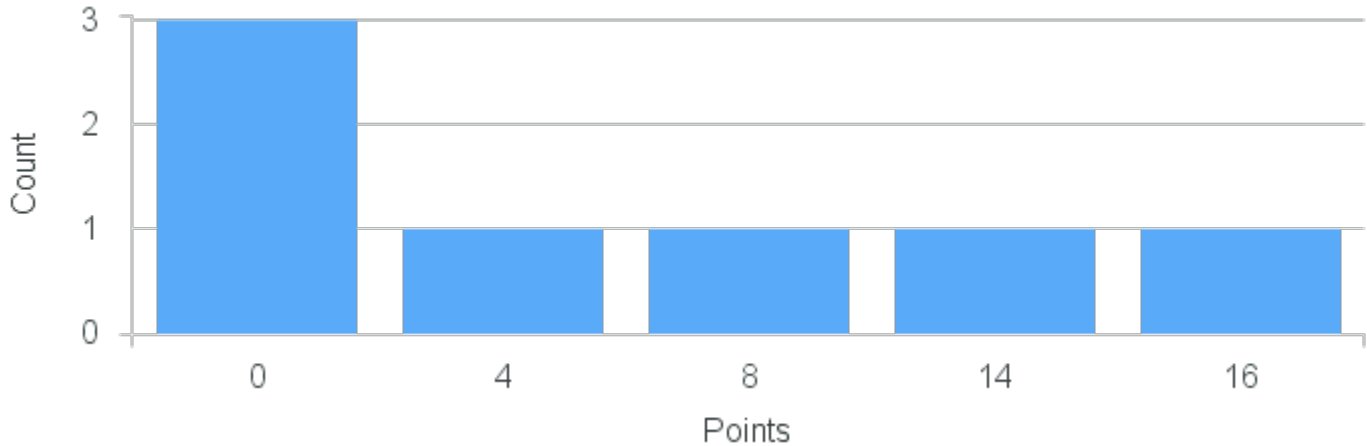

Course Point Distribution for Fall 2021

CRN: 12342

Course ID: MA240 4411 Cross List:

Limit: 25

Topics in Mathematics: Data Visualization

Demand: 7

Waitlisted: 0

Department: Mathematics &
Computer Science