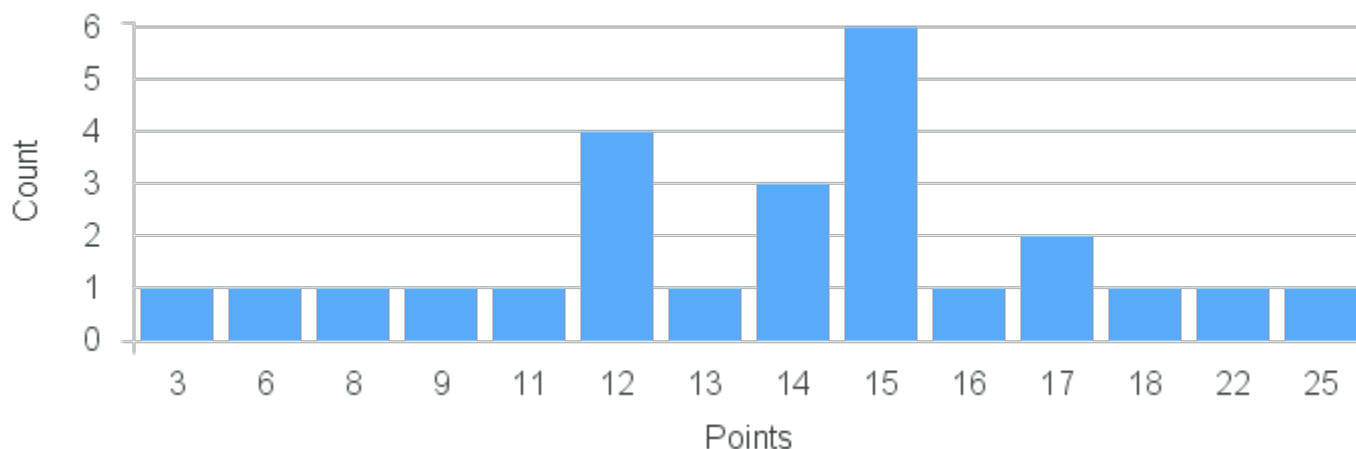

Course Point Distribution for Fall 2021

CRN: 12104
General Chemistry II

Course ID: CH108 3311 Cross List:

Limit: 25
Demand: 25
Waitlisted: 0

Department: Chemistry &
Biochemistry

Term	Block(s)	CRN	Course ID	See Also	Course Limit	Course Demand	Count	Points
Fall 2021	3	12104	CH108 3311		25	25	1	25
Fall 2021	3	12104	CH108 3311		25	25	1	22
Fall 2021	3	12104	CH108 3311		25	25	1	18
Fall 2021	3	12104	CH108 3311		25	25	2	17
Fall 2021	3	12104	CH108 3311		25	25	1	16
Fall 2021	3	12104	CH108 3311		25	25	6	15
Fall 2021	3	12104	CH108 3311		25	25	3	14
Fall 2021	3	12104	CH108 3311		25	25	1	13
Fall 2021	3	12104	CH108 3311		25	25	4	12
Fall 2021	3	12104	CH108 3311		25	25	1	11
Fall 2021	3	12104	CH108 3311		25	25	1	9
Fall 2021	3	12104	CH108 3311		25	25	1	8
Fall 2021	3	12104	CH108 3311		25	25	1	6
Fall 2021	3	12104	CH108 3311		25	25	1	3