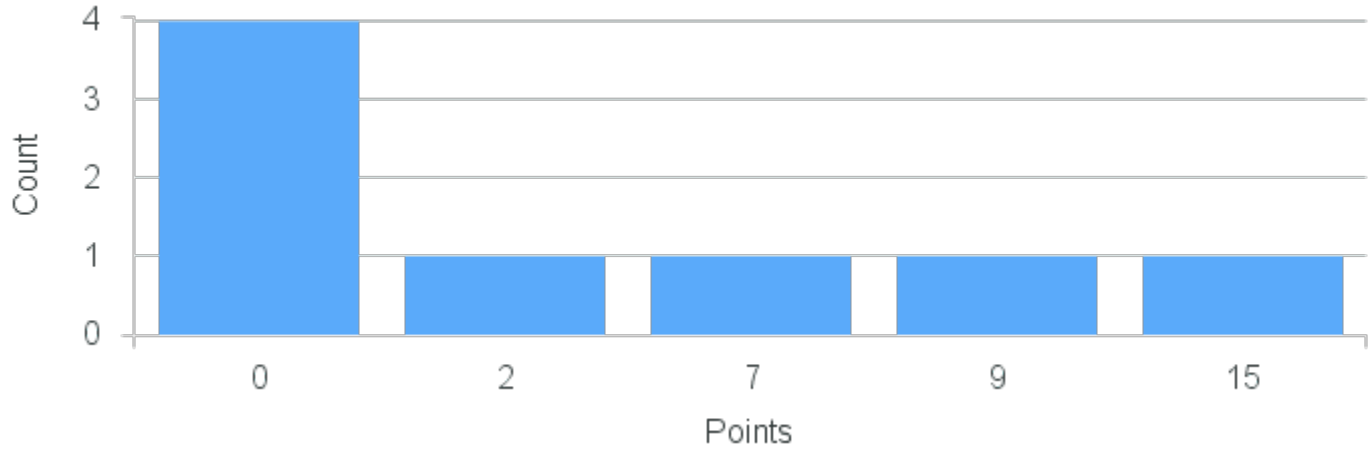

Course ID: PS410 4411 **Cross List:**

Limit: 10
Demand: 8
Waitlisted: 0

Department: Political Science

Term	Block(s)	CRN	Course ID	See Also	Course Limit	Course Demand	Count	Points
Fall 2021	4	11896	PS410 4411		10	8	1	15
Fall 2021	4	11896	PS410 4411		10	8	1	9
Fall 2021	4	11896	PS410 4411		10	8	1	7
Fall 2021	4	11896	PS410 4411		10	8	1	2
Fall 2021	4	11896	PS410 4411		10	8	4	0