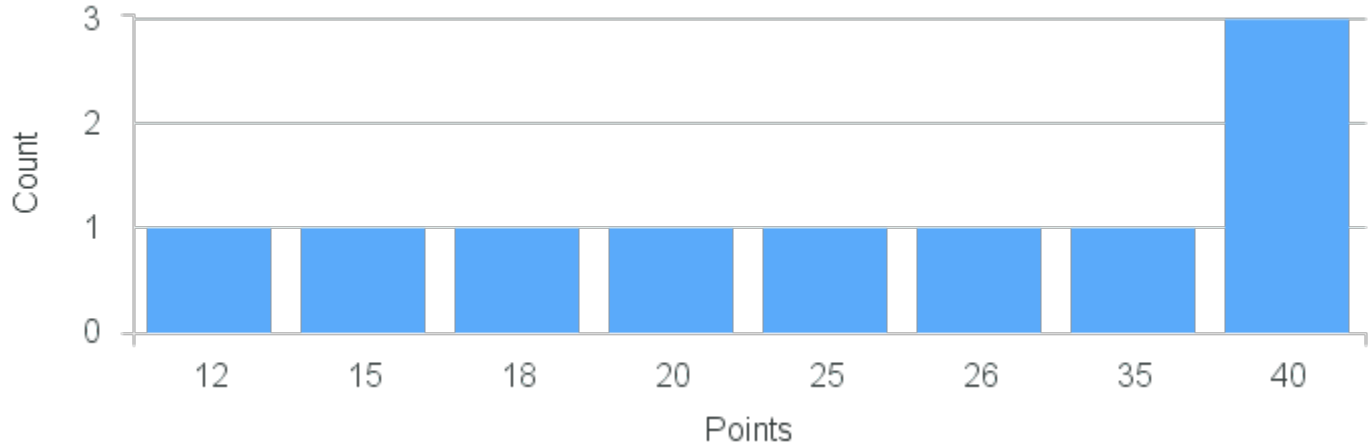

Course Point Distribution for Fall 2021

CRN: 12434

Course ID: PY205 2211 Cross List:

Limit: 16

Introduction to Methods and Statistics ("Methods I")

Demand: 10

Waitlisted: 0

Department: Psychology

Term	Block(s)	CRN	Course ID	See Also	Course Limit	Course Demand	Count	Points
Fall 2021	2	12434	PY205 2211		16	10	3	40
Fall 2021	2	12434	PY205 2211		16	10	1	35
Fall 2021	2	12434	PY205 2211		16	10	1	26
Fall 2021	2	12434	PY205 2211		16	10	1	25
Fall 2021	2	12434	PY205 2211		16	10	1	20
Fall 2021	2	12434	PY205 2211		16	10	1	18
Fall 2021	2	12434	PY205 2211		16	10	1	15
Fall 2021	2	12434	PY205 2211		16	10	1	12