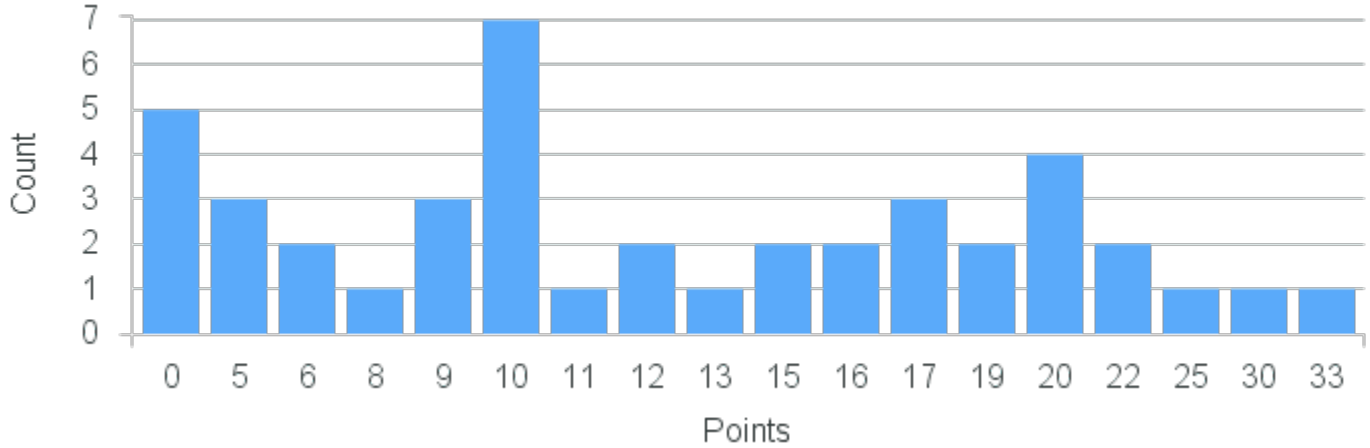

Course Point Distribution for Fall 2021

CRN: 11785
Introduction to Earth Systems

Course ID: GY140 2211 Cross List:

Limit: 25
Demand: 43
Waitlisted: 18
Min Points: 10

Department: Geology

Term	Block(s)	CRN	Course ID	See Also	Course Limit	Course Demand	Count	Points
Fall 2021	2	11785	GY140 2211		25	43	1	33
Fall 2021	2	11785	GY140 2211		25	43	1	30
Fall 2021	2	11785	GY140 2211		25	43	1	25
Fall 2021	2	11785	GY140 2211		25	43	2	22
Fall 2021	2	11785	GY140 2211		25	43	4	20
Fall 2021	2	11785	GY140 2211		25	43	2	19
Fall 2021	2	11785	GY140 2211		25	43	3	17
Fall 2021	2	11785	GY140 2211		25	43	2	16
Fall 2021	2	11785	GY140 2211		25	43	2	15
Fall 2021	2	11785	GY140 2211		25	43	1	13
Fall 2021	2	11785	GY140 2211		25	43	2	12
Fall 2021	2	11785	GY140 2211		25	43	1	11
Fall 2021	2	11785	GY140 2211		25	43	7	10
Fall 2021	2	11785	GY140 2211		25	43	3	9