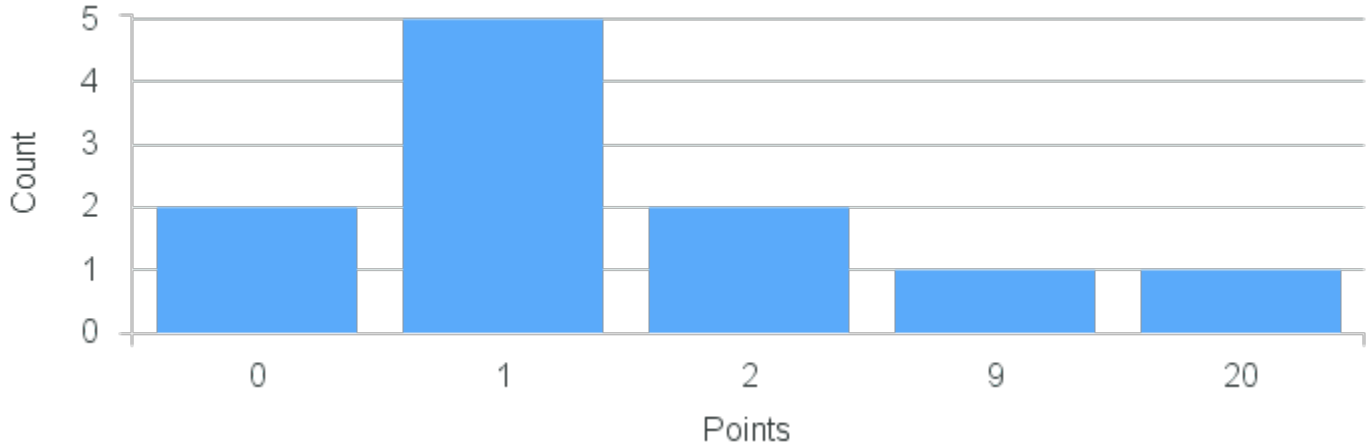

Course Point Distribution for Fall 2021

CRN: 12278

Course ID: SP305 2211 Cross List:

Limit: 15

Cultural Context and Written Expression

Demand: 11

Waitlisted: 0

Department: Romance Languages