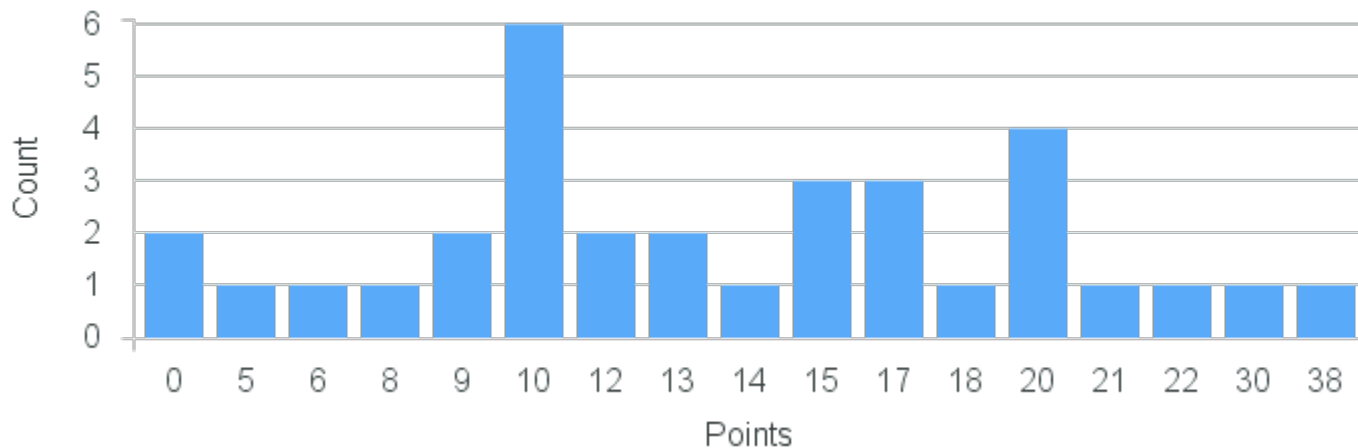

Course Point Distribution for Fall 2021

CRN: 12403

Astronomy

Course ID: PC133 1111 Cross List:

Limit: 32

Demand: 33

Waitlisted: 1

Department: Physics

Min Points: 0

Term	Block(s)	CRN	Course ID	See Also	Course Limit	Course Demand	Count	Points
Fall 2021	1	12403	PC133 1111		32	33	1	38
Fall 2021	1	12403	PC133 1111		32	33	1	30
Fall 2021	1	12403	PC133 1111		32	33	1	22
Fall 2021	1	12403	PC133 1111		32	33	1	21
Fall 2021	1	12403	PC133 1111		32	33	4	20
Fall 2021	1	12403	PC133 1111		32	33	1	18
Fall 2021	1	12403	PC133 1111		32	33	3	17
Fall 2021	1	12403	PC133 1111		32	33	3	15
Fall 2021	1	12403	PC133 1111		32	33	1	14
Fall 2021	1	12403	PC133 1111		32	33	2	13
Fall 2021	1	12403	PC133 1111		32	33	2	12
Fall 2021	1	12403	PC133 1111		32	33	6	10
Fall 2021	1	12403	PC133 1111		32	33	2	9
Fall 2021	1	12403	PC133 1111		32	33	1	8