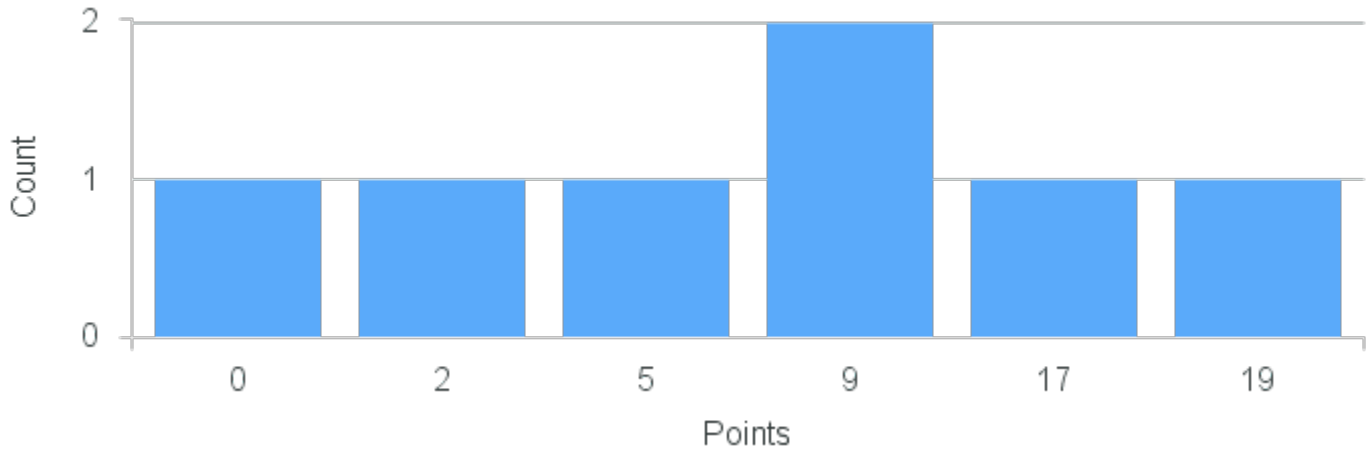

Course Point Distribution for Fall 2021

CRN: 11933

Course ID: HY243 4411 Cross List: RM243 4411

Limit: 25

Slavery and Antislavery Movements to 1860

Demand: 7

Waitlisted: 0

Department: History