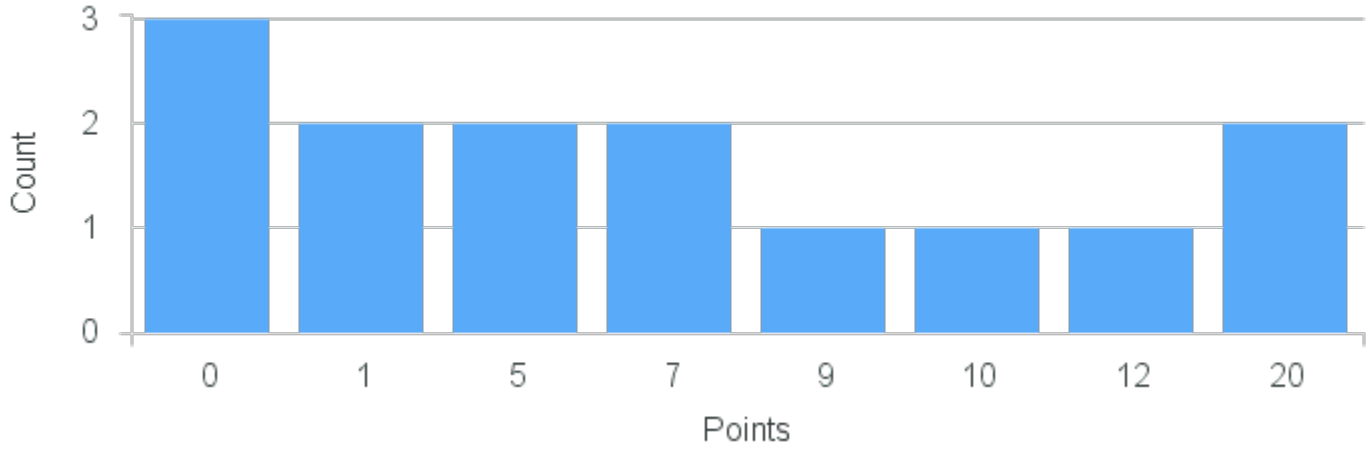

Course Point Distribution for Fall 2021

CRN: 11788
20th Century Japan

Course ID: HY226 3311 Cross List: PA230 3311

Limit: 25
Demand: 14
Waitlisted: 0

Department: History

Term	Block(s)	CRN	Course ID	See Also	Course Limit	Course Demand	Count	Points
Fall 2021	3	11788	HY226 3311	PA230 3311	25	14	2	20
Fall 2021	3	11788	HY226 3311	PA230 3311	25	14	1	12
Fall 2021	3	11788	HY226 3311	PA230 3311	25	14	1	10
Fall 2021	3	11788	HY226 3311	PA230 3311	25	14	1	9
Fall 2021	3	11788	HY226 3311	PA230 3311	25	14	2	7
Fall 2021	3	11788	HY226 3311	PA230 3311	25	14	2	5
Fall 2021	3	11788	HY226 3311	PA230 3311	25	14	2	1
Fall 2021	3	11788	HY226 3311	PA230 3311	25	14	3	0