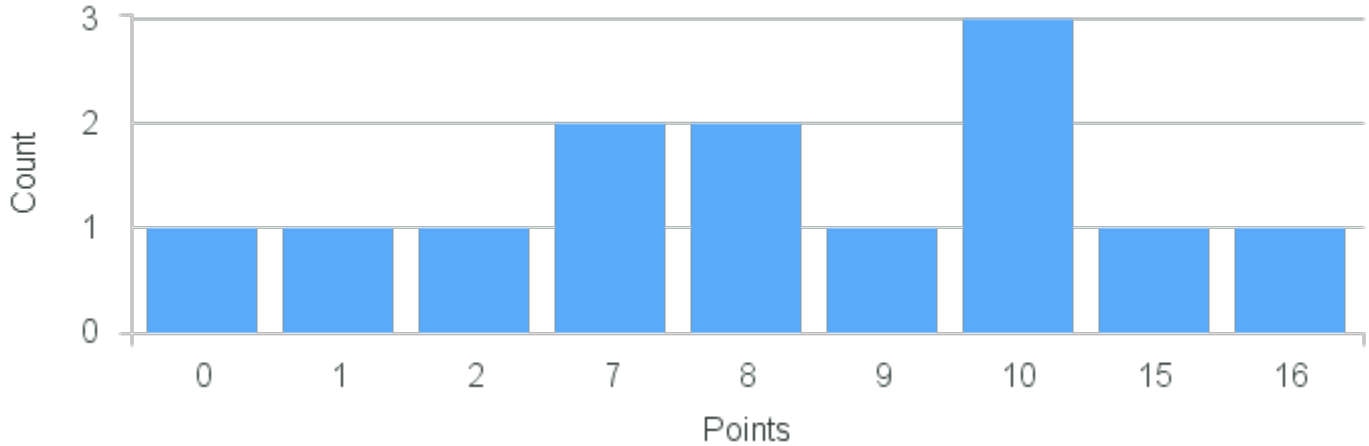

Course Point Distribution for Fall 2021

CRN: 12027

Course ID: AN208 2211 Cross List:

Limit: 25

Topics in Anthropology: Historical Archaeology

Demand: 13

Waitlisted: 0

Department: Anthropology