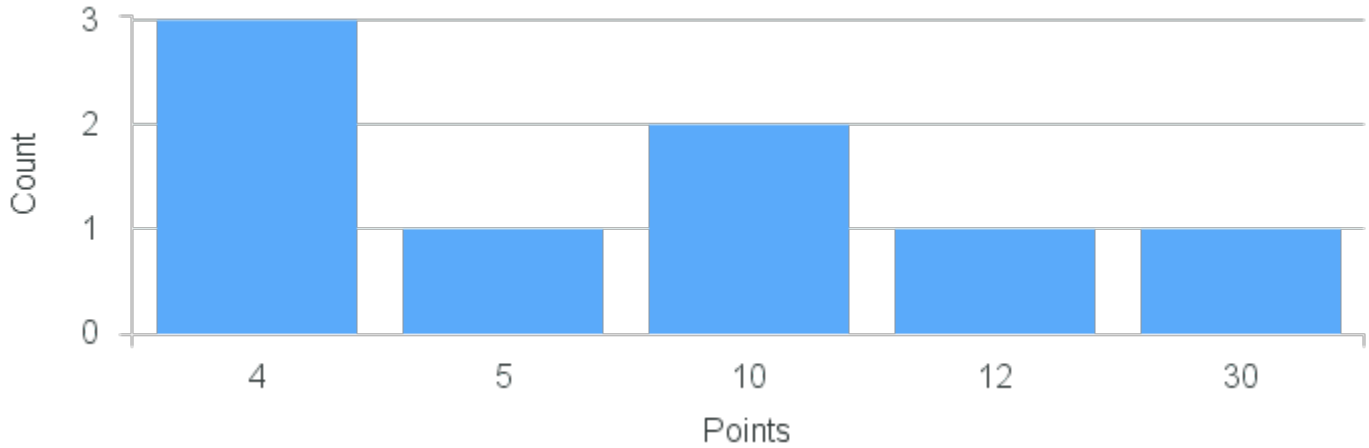

Course ID: RM218 4411 **Cross List:**

Limit: 25
Demand: 8
Waitlisted: 0

Department: Race, Ethnicity, and Migration

Term	Block(s)	CRN	Course ID	See Also	Course Limit	Course Demand	Count	Points
Fall 2021	4	12195	RM218 4411		25	8	1	30
Fall 2021	4	12195	RM218 4411		25	8	1	12
Fall 2021	4	12195	RM218 4411		25	8	2	10
Fall 2021	4	12195	RM218 4411		25	8	1	5
Fall 2021	4	12195	RM218 4411		25	8	3	4