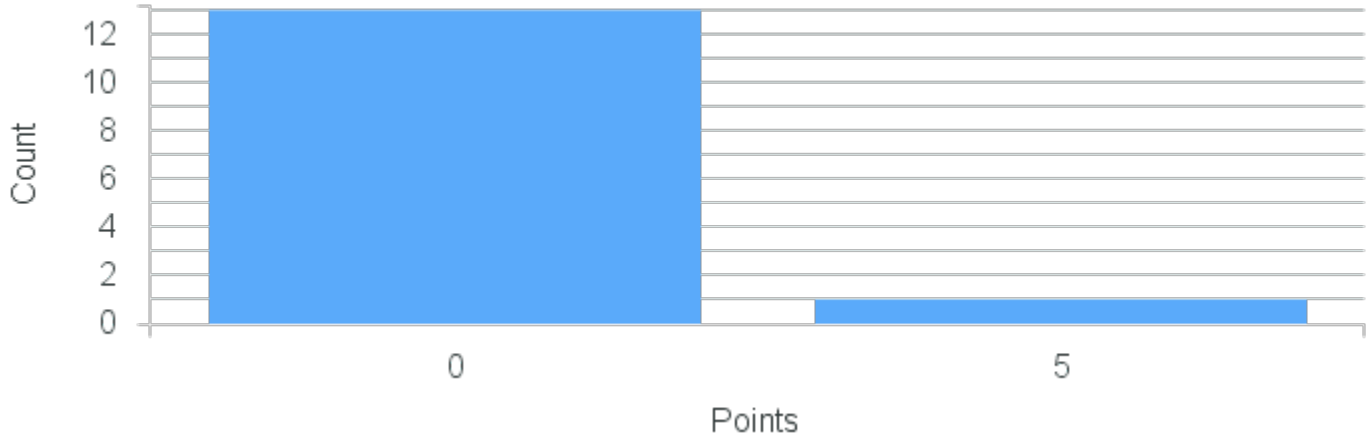

Course Point Distribution for Fall 2021

CRN: 12280

Course ID: SP312 3311 **Cross List:**

Limit: 15

Oral Practice and Composition Abroad

Demand: 14

Waitlisted: 0

Department: Romance Languages

Term	Block(s)	CRN	Course ID	See Also	Course Limit	Course Demand	Count	Points
Fall 2021	3	12280	SP312 3311		15	14	1	5
Fall 2021	3	12280	SP312 3311		15	14	13	0