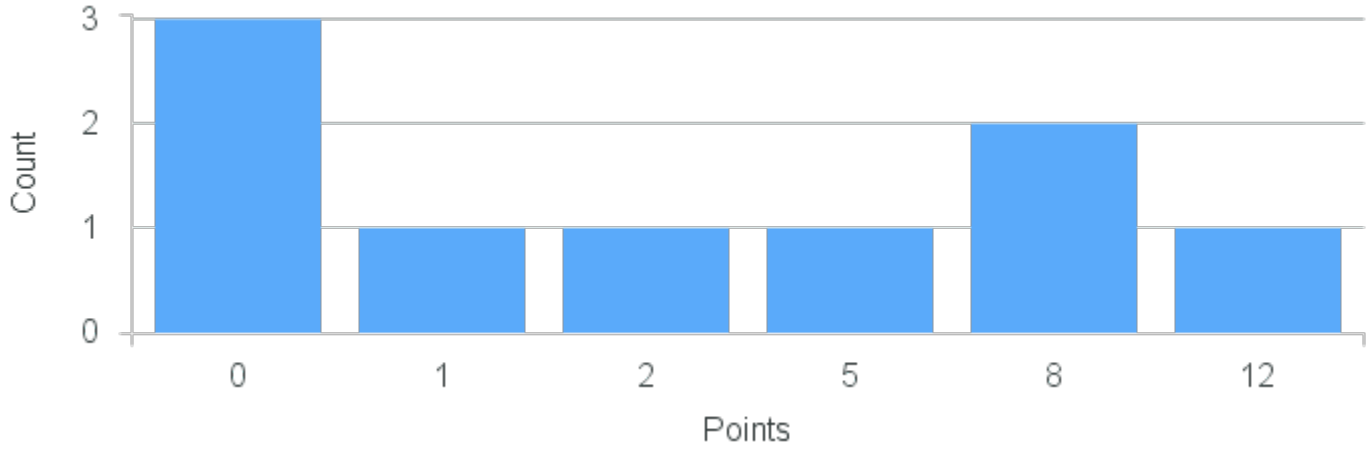

Course Point Distribution for Fall 2021

CRN: 11926
Tutorial in Comparative Politics

Course ID: PS412 4411 **Cross List:**

Limit: 10
Demand: 9
Waitlisted: 0

Department: Political Science

Term	Block(s)	CRN	Course ID	See Also	Course Limit	Course Demand	Count	Points
Fall 2021	4	11926	PS412 4411		10	9	1	12
Fall 2021	4	11926	PS412 4411		10	9	2	8
Fall 2021	4	11926	PS412 4411		10	9	1	5
Fall 2021	4	11926	PS412 4411		10	9	1	2
Fall 2021	4	11926	PS412 4411		10	9	1	1
Fall 2021	4	11926	PS412 4411		10	9	3	0