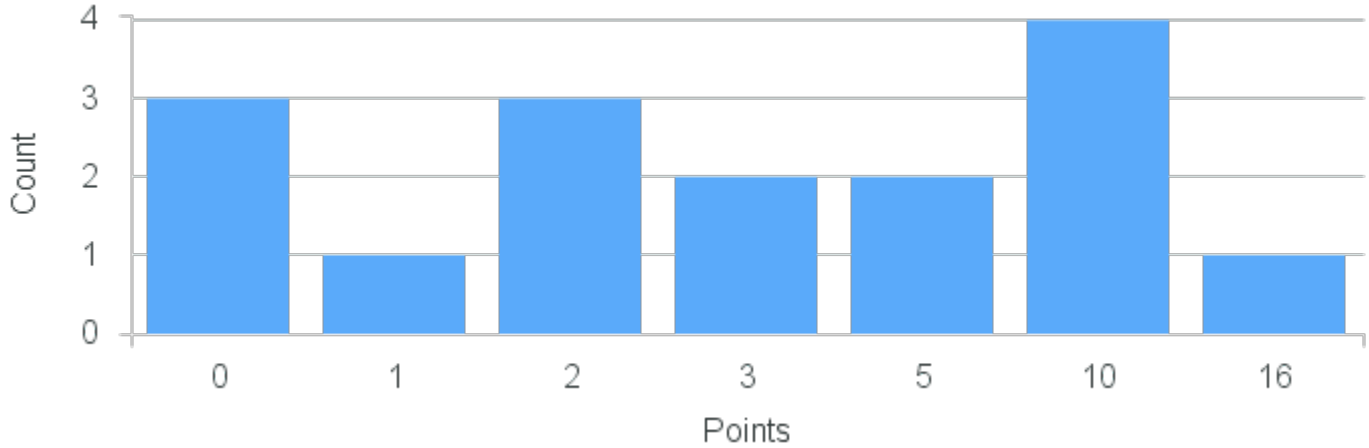

Course Point Distribution for Fall 2021

CRN: 11663

Course ID: FM310 2211 Cross List: EN326 2211

Limit: 12

Advanced Topics in Filmmaking: Shooting Shakespeare

Demand: 16

Waitlisted: 4

Department: Film and Media Studies

Min Points: 2

Term	Block(s)	CRN	Course ID	See Also	Course Limit	Course Demand	Count	Points
Fall 2021	2	11663	FM310 2211	EN326 2211	12	16	1	16
Fall 2021	2	11663	FM310 2211	EN326 2211	12	16	4	10
Fall 2021	2	11663	FM310 2211	EN326 2211	12	16	2	5
Fall 2021	2	11663	FM310 2211	EN326 2211	12	16	2	3
Fall 2021	2	11663	FM310 2211	EN326 2211	12	16	3	2
Fall 2021	2	11663	FM310 2211	EN326 2211	12	16	1	1
Fall 2021	2	11663	FM310 2211	EN326 2211	12	16	3	0