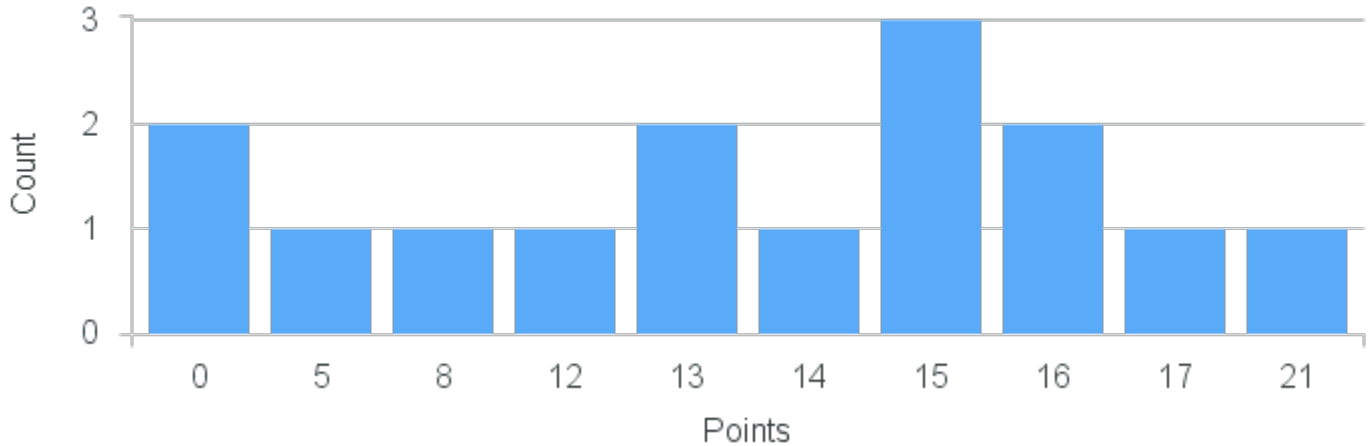

Course Point Distribution for Fall 2021

CRN: 12346
Calculus 1

Course ID: MA126 3311 Cross List:

Limit: 25
Demand: 15
Waitlisted: 0

Department: Mathematics &
Computer Science

Term	Block(s)	CRN	Course ID	See Also	Course Limit	Course Demand	Count	Points
Fall 2021	3	12346	MA126 3311		25	15	1	21
Fall 2021	3	12346	MA126 3311		25	15	1	17
Fall 2021	3	12346	MA126 3311		25	15	2	16
Fall 2021	3	12346	MA126 3311		25	15	3	15
Fall 2021	3	12346	MA126 3311		25	15	1	14
Fall 2021	3	12346	MA126 3311		25	15	2	13
Fall 2021	3	12346	MA126 3311		25	15	1	12
Fall 2021	3	12346	MA126 3311		25	15	1	8
Fall 2021	3	12346	MA126 3311		25	15	1	5
Fall 2021	3	12346	MA126 3311		25	15	2	0