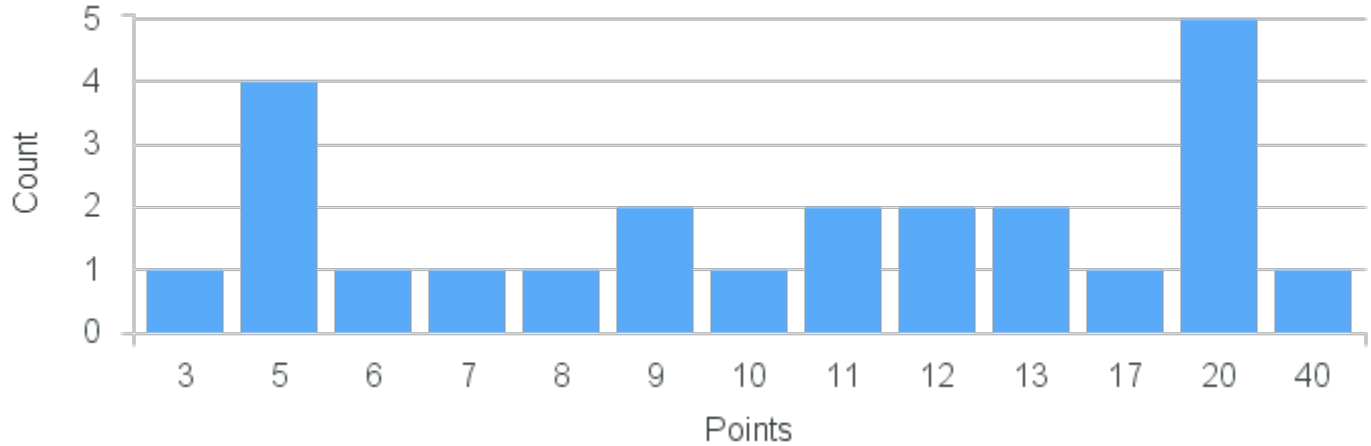

Course Point Distribution for Fall 2021

CRN: 12075
Buddhism

Course ID: RE170 3311 Cross List: PA170 3311

Limit: 25
Demand: 24
Waitlisted: 0

Department: Religion

Term	Block(s)	CRN	Course ID	See Also	Course Limit	Course Demand	Count	Points
Fall 2021	3	12075	RE170 3311	PA170 3311	25	24	1	40
Fall 2021	3	12075	RE170 3311	PA170 3311	25	24	5	20
Fall 2021	3	12075	RE170 3311	PA170 3311	25	24	1	17
Fall 2021	3	12075	RE170 3311	PA170 3311	25	24	2	13
Fall 2021	3	12075	RE170 3311	PA170 3311	25	24	2	12
Fall 2021	3	12075	RE170 3311	PA170 3311	25	24	2	11
Fall 2021	3	12075	RE170 3311	PA170 3311	25	24	1	10
Fall 2021	3	12075	RE170 3311	PA170 3311	25	24	2	9
Fall 2021	3	12075	RE170 3311	PA170 3311	25	24	1	8
Fall 2021	3	12075	RE170 3311	PA170 3311	25	24	1	7
Fall 2021	3	12075	RE170 3311	PA170 3311	25	24	1	6
Fall 2021	3	12075	RE170 3311	PA170 3311	25	24	4	5
Fall 2021	3	12075	RE170 3311	PA170 3311	25	24	1	3