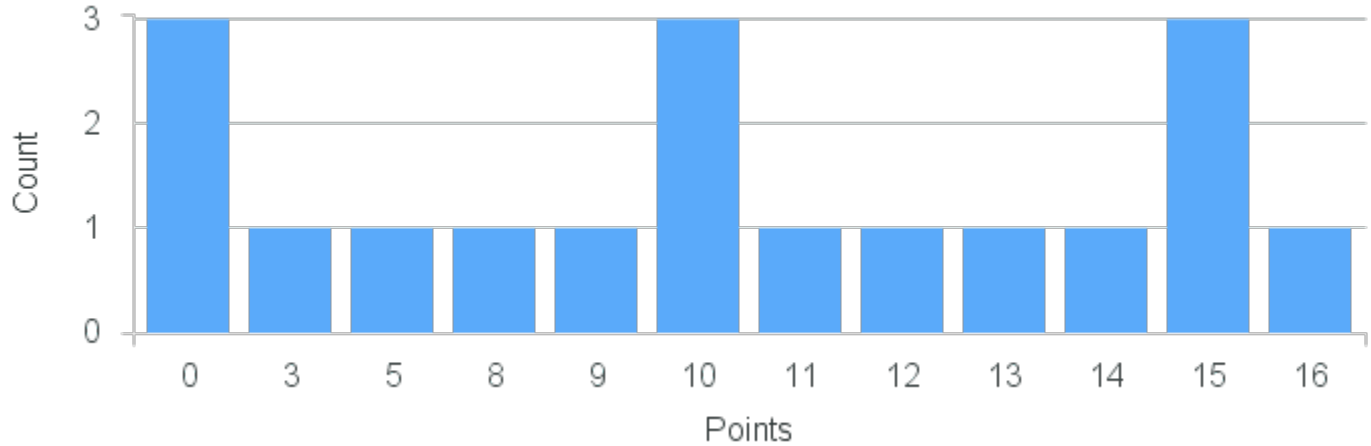

Course Point Distribution for Fall 2021

CRN: 12181

Course ID: PS209 4411 Cross List:

Limit: 25

Introduction to International Relations

Demand: 18

Waitlisted: 0

Department: Political Science

Term	Block(s)	CRN	Course ID	See Also	Course Limit	Course Demand	Count	Points
Fall 2021	4	12181	PS209 4411		25	18	1	16
Fall 2021	4	12181	PS209 4411		25	18	3	15
Fall 2021	4	12181	PS209 4411		25	18	1	14
Fall 2021	4	12181	PS209 4411		25	18	1	13
Fall 2021	4	12181	PS209 4411		25	18	1	12
Fall 2021	4	12181	PS209 4411		25	18	1	11
Fall 2021	4	12181	PS209 4411		25	18	3	10
Fall 2021	4	12181	PS209 4411		25	18	1	9
Fall 2021	4	12181	PS209 4411		25	18	1	8
Fall 2021	4	12181	PS209 4411		25	18	1	5
Fall 2021	4	12181	PS209 4411		25	18	1	3
Fall 2021	4	12181	PS209 4411		25	18	3	0