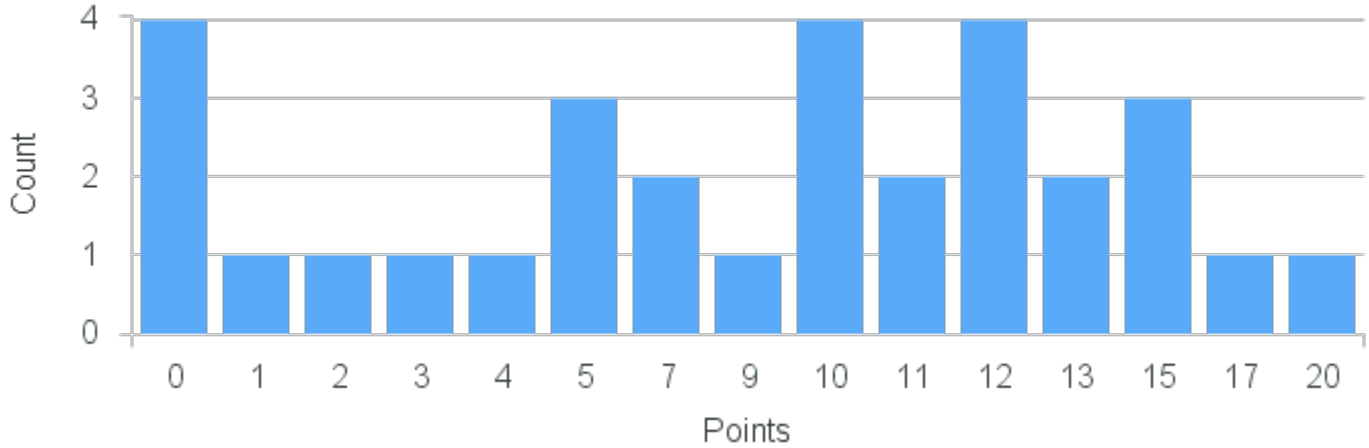

Course Point Distribution for Fall 2021

CRN: 11904

Course ID: PS290 2211 Cross List:

Limit: 25

Introduction to Political Philosophy

Demand: 31

Waitlisted: 6

Department: Political Science

Min Points: 3

Term	Block(s)	CRN	Course ID	See Also	Course Limit	Course Demand	Count	Points
Fall 2021	2	11904	PS290 2211		25	31	1	20
Fall 2021	2	11904	PS290 2211		25	31	1	17
Fall 2021	2	11904	PS290 2211		25	31	3	15
Fall 2021	2	11904	PS290 2211		25	31	2	13
Fall 2021	2	11904	PS290 2211		25	31	4	12
Fall 2021	2	11904	PS290 2211		25	31	2	11
Fall 2021	2	11904	PS290 2211		25	31	4	10
Fall 2021	2	11904	PS290 2211		25	31	1	9
Fall 2021	2	11904	PS290 2211		25	31	2	7
Fall 2021	2	11904	PS290 2211		25	31	3	5
Fall 2021	2	11904	PS290 2211		25	31	1	4
Fall 2021	2	11904	PS290 2211		25	31	1	3
Fall 2021	2	11904	PS290 2211		25	31	1	2
Fall 2021	2	11904	PS290 2211		25	31	1	1