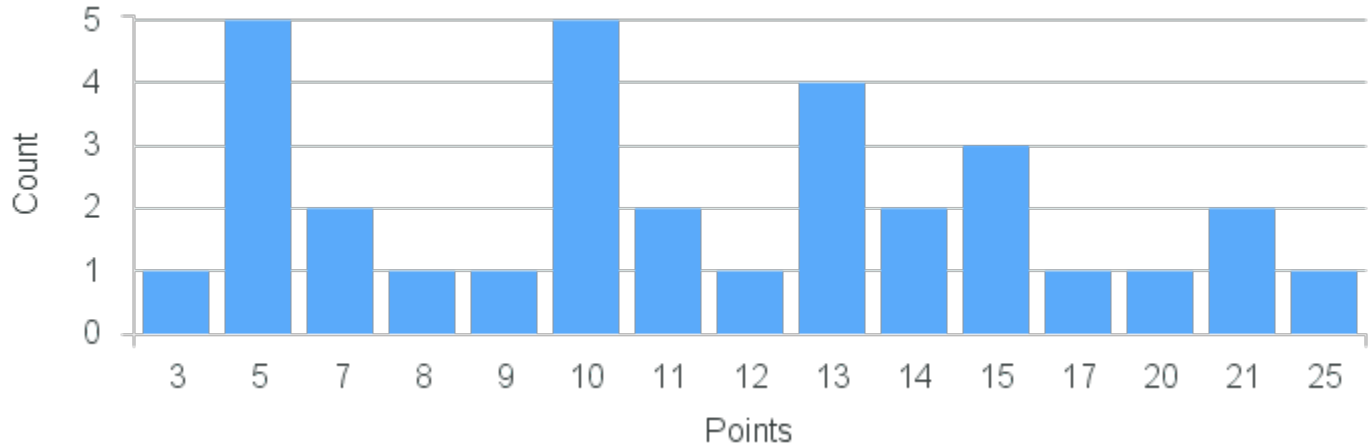

Course Point Distribution for Fall 2021

CRN: 11967

Course ID: BU310 3311 Cross List:

Limit: 25

Society, Business, and Economics

Demand: 32

Waitlisted: 7

Department: Economics & Business

Min Points: 7

Term	Block(s)	CRN	Course ID	See Also	Course Limit	Course Demand	Count	Points
Fall 2021	3	11967	BU310 3311		25	32	1	25
Fall 2021	3	11967	BU310 3311		25	32	2	21
Fall 2021	3	11967	BU310 3311		25	32	1	20
Fall 2021	3	11967	BU310 3311		25	32	1	17
Fall 2021	3	11967	BU310 3311		25	32	3	15
Fall 2021	3	11967	BU310 3311		25	32	2	14
Fall 2021	3	11967	BU310 3311		25	32	4	13
Fall 2021	3	11967	BU310 3311		25	32	1	12
Fall 2021	3	11967	BU310 3311		25	32	2	11
Fall 2021	3	11967	BU310 3311		25	32	5	10
Fall 2021	3	11967	BU310 3311		25	32	1	9
Fall 2021	3	11967	BU310 3311		25	32	1	8
Fall 2021	3	11967	BU310 3311		25	32	2	7
Fall 2021	3	11967	BU310 3311		25	32	5	5