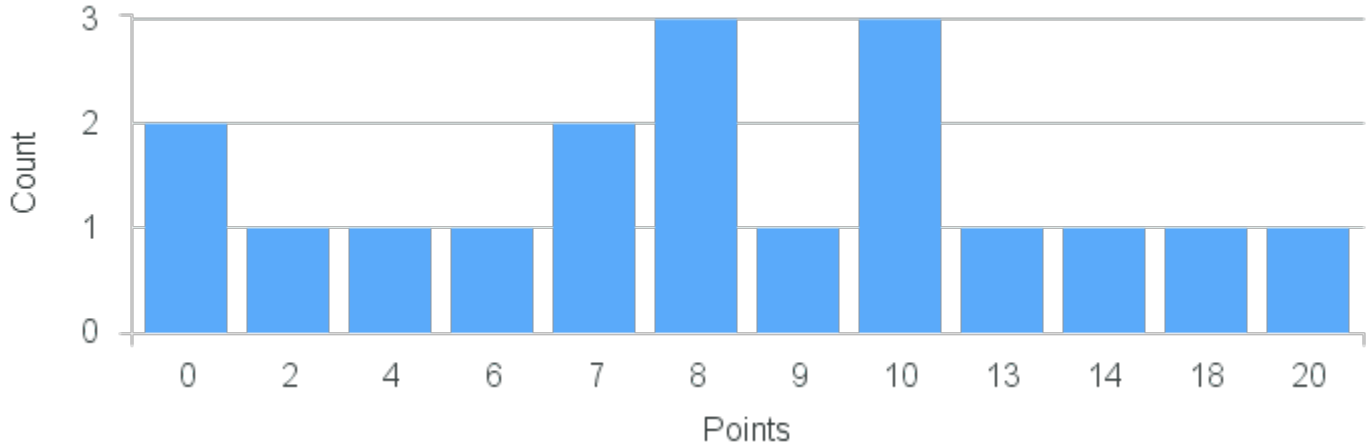

Course Point Distribution for Fall 2021

CRN: 11687
Environment and Society

Course ID: EV145 3311 Cross List:

Limit: 25
Demand: 18
Waitlisted: 0

Department: Environmental Science

Term	Block(s)	CRN	Course ID	See Also	Course Limit	Course Demand	Count	Points
Fall 2021	3	11687	EV145 3311		25	18	1	20
Fall 2021	3	11687	EV145 3311		25	18	1	18
Fall 2021	3	11687	EV145 3311		25	18	1	14
Fall 2021	3	11687	EV145 3311		25	18	1	13
Fall 2021	3	11687	EV145 3311		25	18	3	10
Fall 2021	3	11687	EV145 3311		25	18	1	9
Fall 2021	3	11687	EV145 3311		25	18	3	8
Fall 2021	3	11687	EV145 3311		25	18	2	7
Fall 2021	3	11687	EV145 3311		25	18	1	6
Fall 2021	3	11687	EV145 3311		25	18	1	4
Fall 2021	3	11687	EV145 3311		25	18	1	2
Fall 2021	3	11687	EV145 3311		25	18	2	0