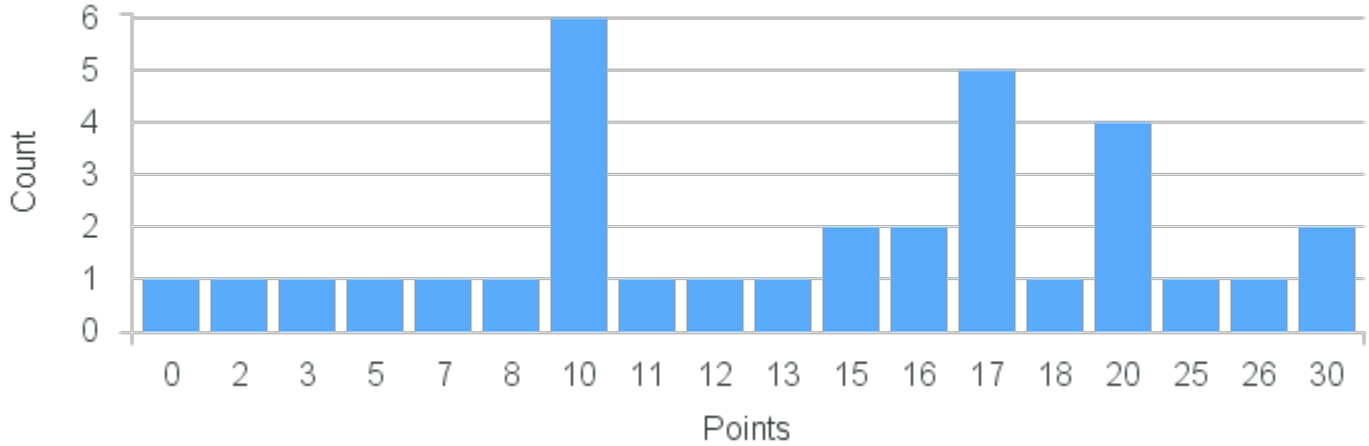

Course Point Distribution for Fall 2021

CRN: 12047
Business Policy and Strategy

Course ID: BU315 2211 Cross List: EC344 2211

Limit: 32
Demand: 33
Waitlisted: 1
Min Points: 2

Department: Economics & Business

Term	Block(s)	CRN	Course ID	See Also	Course Limit	Course Demand	Count	Points
Fall 2021	2	12047	BU315 2211	EC344 2211	32	33	2	30
Fall 2021	2	12047	BU315 2211	EC344 2211	32	33	1	26
Fall 2021	2	12047	BU315 2211	EC344 2211	32	33	1	25
Fall 2021	2	12047	BU315 2211	EC344 2211	32	33	4	20
Fall 2021	2	12047	BU315 2211	EC344 2211	32	33	1	18
Fall 2021	2	12047	BU315 2211	EC344 2211	32	33	5	17
Fall 2021	2	12047	BU315 2211	EC344 2211	32	33	2	16
Fall 2021	2	12047	BU315 2211	EC344 2211	32	33	2	15
Fall 2021	2	12047	BU315 2211	EC344 2211	32	33	1	13
Fall 2021	2	12047	BU315 2211	EC344 2211	32	33	1	12
Fall 2021	2	12047	BU315 2211	EC344 2211	32	33	1	11
Fall 2021	2	12047	BU315 2211	EC344 2211	32	33	6	10
Fall 2021	2	12047	BU315 2211	EC344 2211	32	33	1	8
Fall 2021	2	12047	BU315 2211	EC344 2211	32	33	1	7