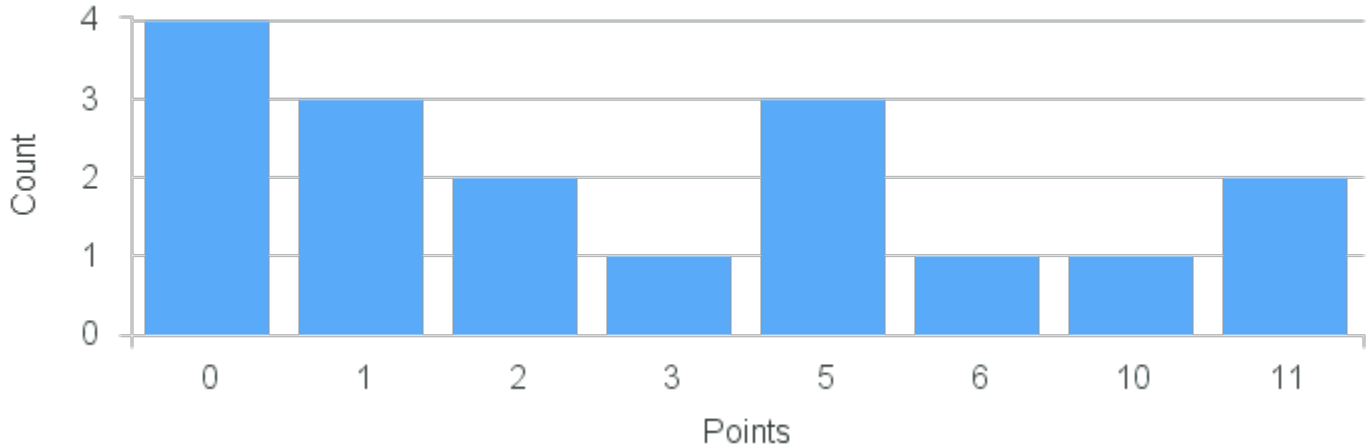

Course Point Distribution for Fall 2021

CRN: 11993

Course ID: AH120 4411 Cross List:

Limit: 25

Global Architecture I: Pyramids to Cathedrals 3000 BCE-1400 CE

Demand: 17

Waitlisted: 0

Department: Art

Term	Block(s)	CRN	Course ID	See Also	Course Limit	Course Demand	Count	Points
Fall 2021	4	11993	AH120 4411		25	17	2	11
Fall 2021	4	11993	AH120 4411		25	17	1	10
Fall 2021	4	11993	AH120 4411		25	17	1	6
Fall 2021	4	11993	AH120 4411		25	17	3	5
Fall 2021	4	11993	AH120 4411		25	17	1	3
Fall 2021	4	11993	AH120 4411		25	17	2	2
Fall 2021	4	11993	AH120 4411		25	17	3	1
Fall 2021	4	11993	AH120 4411		25	17	4	0