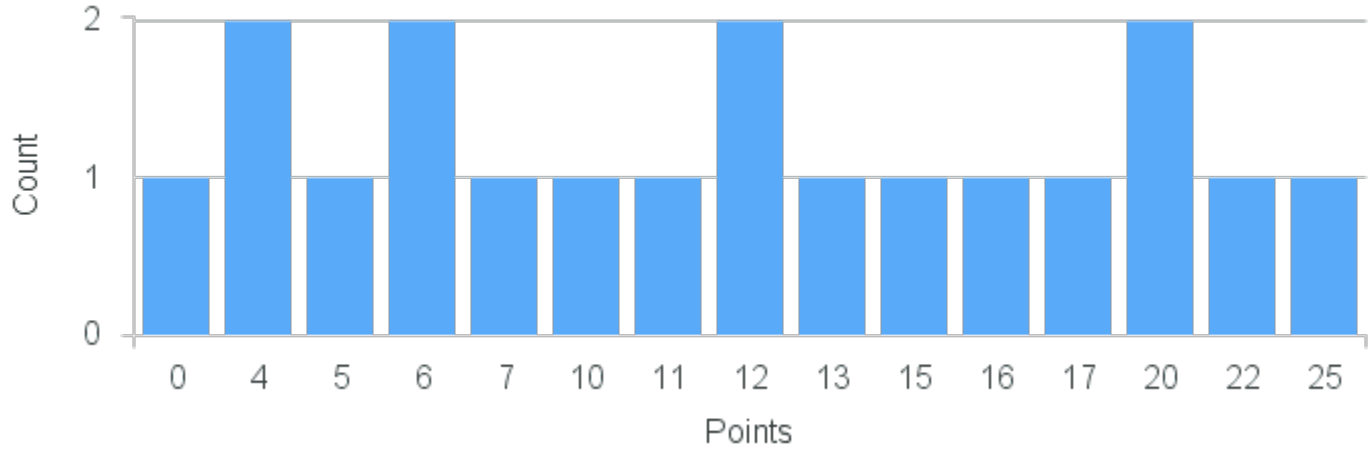

Course Point Distribution for Fall 2021

CRN: 12438
Social Psychology

Course ID: PY382 2211 Cross List:

Limit: 25
Demand: 19
Waitlisted: 0

Department: Psychology

Term	Block(s)	CRN	Course ID	See Also	Course Limit	Course Demand	Count	Points
Fall 2021	2	12438	PY382 2211		25	19	1	25
Fall 2021	2	12438	PY382 2211		25	19	1	22
Fall 2021	2	12438	PY382 2211		25	19	2	20
Fall 2021	2	12438	PY382 2211		25	19	1	17
Fall 2021	2	12438	PY382 2211		25	19	1	16
Fall 2021	2	12438	PY382 2211		25	19	1	15
Fall 2021	2	12438	PY382 2211		25	19	1	13
Fall 2021	2	12438	PY382 2211		25	19	2	12
Fall 2021	2	12438	PY382 2211		25	19	1	11
Fall 2021	2	12438	PY382 2211		25	19	1	10
Fall 2021	2	12438	PY382 2211		25	19	1	7
Fall 2021	2	12438	PY382 2211		25	19	2	6
Fall 2021	2	12438	PY382 2211		25	19	1	5
Fall 2021	2	12438	PY382 2211		25	19	2	4