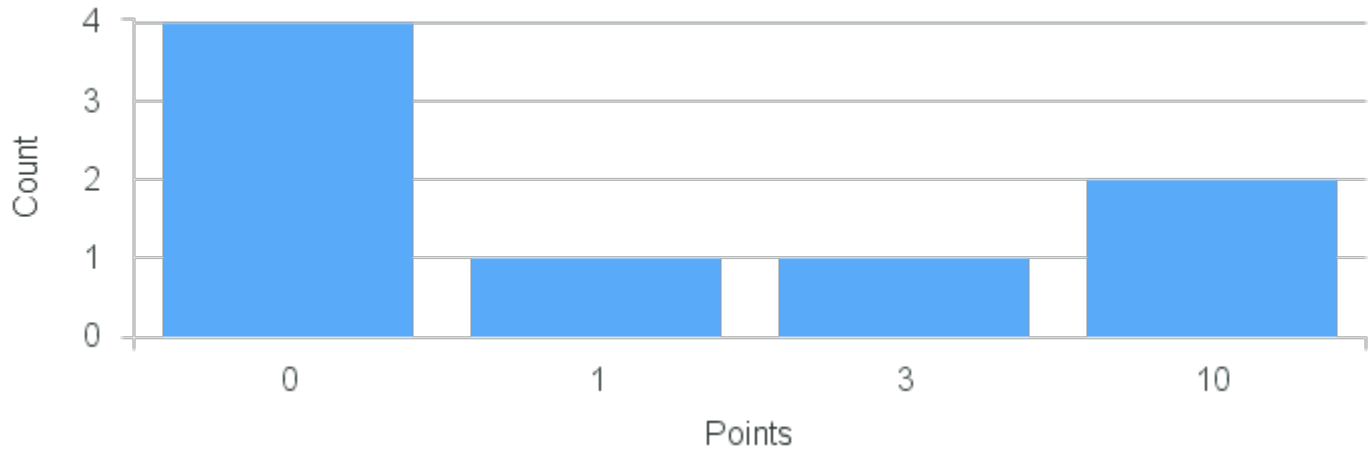

Course Point Distribution for Fall 2021

CRN: 12162
Choreography

Course ID: DA221 3311 Cross List:

Limit: 25
Demand: 8
Waitlisted: 0

Department: Drama & Dance

Term	Block(s)	CRN	Course ID	See Also	Course Limit	Course Demand	Count	Points
Fall 2021	3	12162	DA221 3311		25	8	2	10
Fall 2021	3	12162	DA221 3311		25	8	1	3
Fall 2021	3	12162	DA221 3311		25	8	1	1
Fall 2021	3	12162	DA221 3311		25	8	4	0