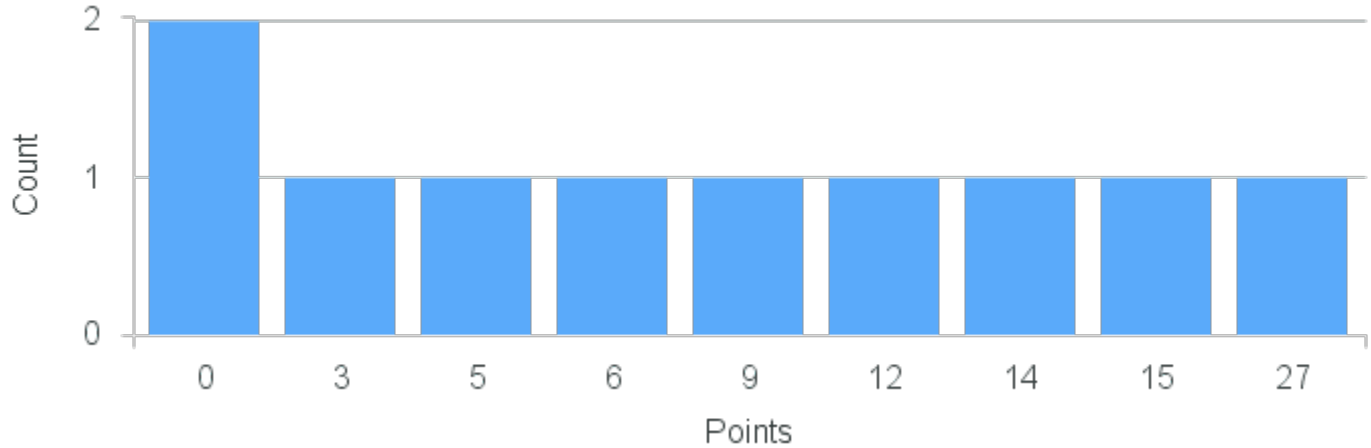

Course Point Distribution for Fall 2021

CRN: 12213
Sociological Research Design

Course ID: SO229 3311 Cross List:

Limit: 25
Demand: 10
Waitlisted: 0

Department: Sociology

Term	Block(s)	CRN	Course ID	See Also	Course Limit	Course Demand	Count	Points
Fall 2021	3	12213	SO229 3311		25	10	1	27
Fall 2021	3	12213	SO229 3311		25	10	1	15
Fall 2021	3	12213	SO229 3311		25	10	1	14
Fall 2021	3	12213	SO229 3311		25	10	1	12
Fall 2021	3	12213	SO229 3311		25	10	1	9
Fall 2021	3	12213	SO229 3311		25	10	1	6
Fall 2021	3	12213	SO229 3311		25	10	1	5
Fall 2021	3	12213	SO229 3311		25	10	1	3
Fall 2021	3	12213	SO229 3311		25	10	2	0