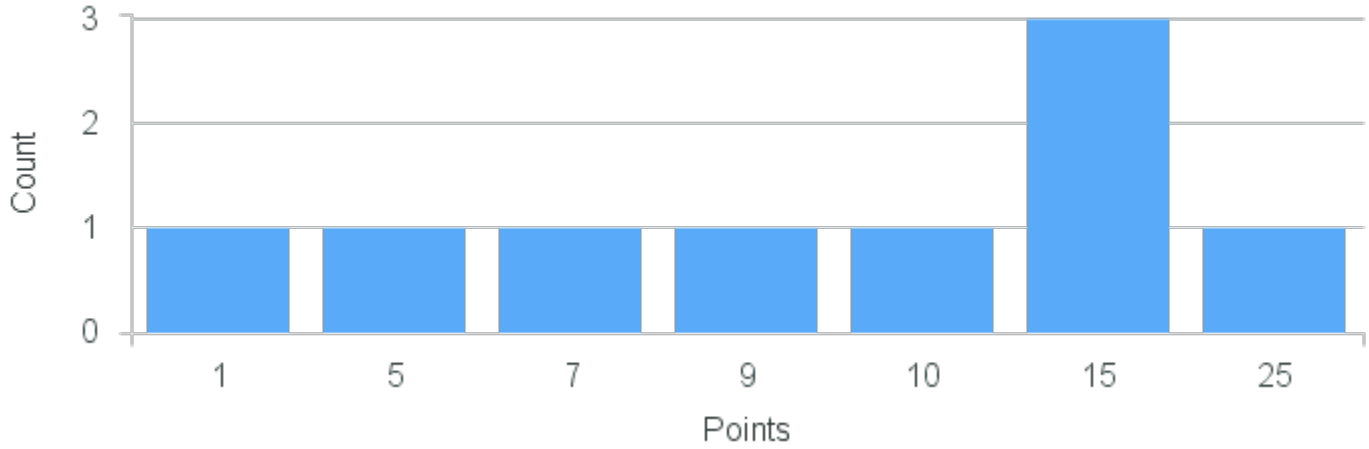

Course Point Distribution for Fall 2021

CRN: 12465
Beginning Fiction Writing

Course ID: EN283 2211 Cross List:

Limit: 16
Demand: 9
Waitlisted: 0

Department: English

Term	Block(s)	CRN	Course ID	See Also	Course Limit	Course Demand	Count	Points
Fall 2021	2	12465	EN283 2211		16	9	1	25
Fall 2021	2	12465	EN283 2211		16	9	3	15
Fall 2021	2	12465	EN283 2211		16	9	1	10
Fall 2021	2	12465	EN283 2211		16	9	1	9
Fall 2021	2	12465	EN283 2211		16	9	1	7
Fall 2021	2	12465	EN283 2211		16	9	1	5
Fall 2021	2	12465	EN283 2211		16	9	1	1