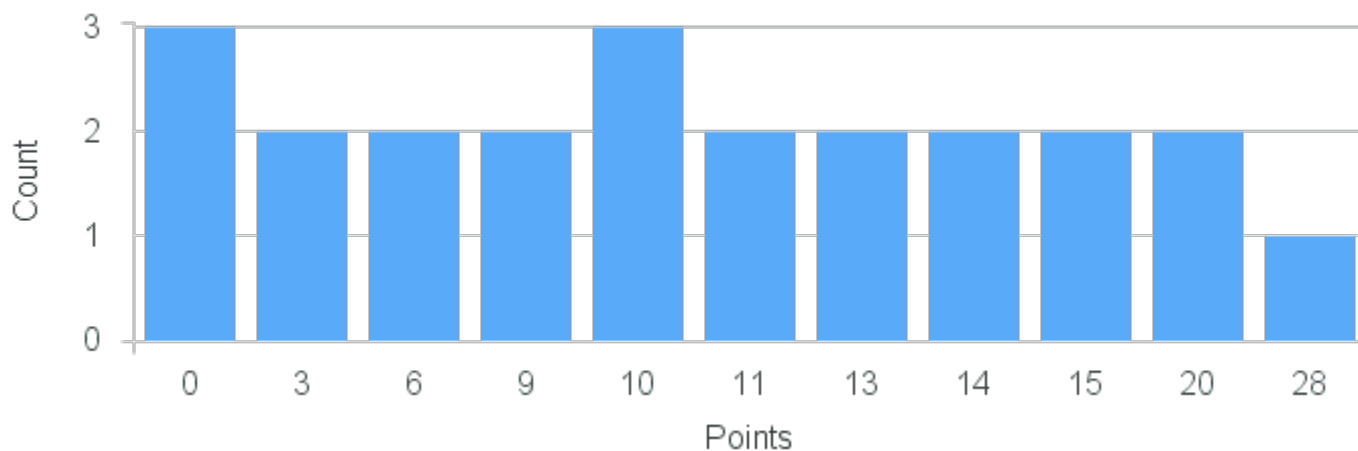

Course Point Distribution for Fall 2021

CRN: 11717
Biology of Microbes

Course ID: BE107 1111 Cross List:

Limit: 24
Demand: 23
Waitlisted: 0

Department: Organismal Biology & Ecology

Term	Block(s)	CRN	Course ID	See Also	Course Limit	Course Demand	Count	Points
Fall 2021	1	11717	BE107 1111		24	23	1	28
Fall 2021	1	11717	BE107 1111		24	23	2	20
Fall 2021	1	11717	BE107 1111		24	23	2	15
Fall 2021	1	11717	BE107 1111		24	23	2	14
Fall 2021	1	11717	BE107 1111		24	23	2	13
Fall 2021	1	11717	BE107 1111		24	23	2	11
Fall 2021	1	11717	BE107 1111		24	23	3	10
Fall 2021	1	11717	BE107 1111		24	23	2	9
Fall 2021	1	11717	BE107 1111		24	23	2	6
Fall 2021	1	11717	BE107 1111		24	23	2	3
Fall 2021	1	11717	BE107 1111		24	23	3	0