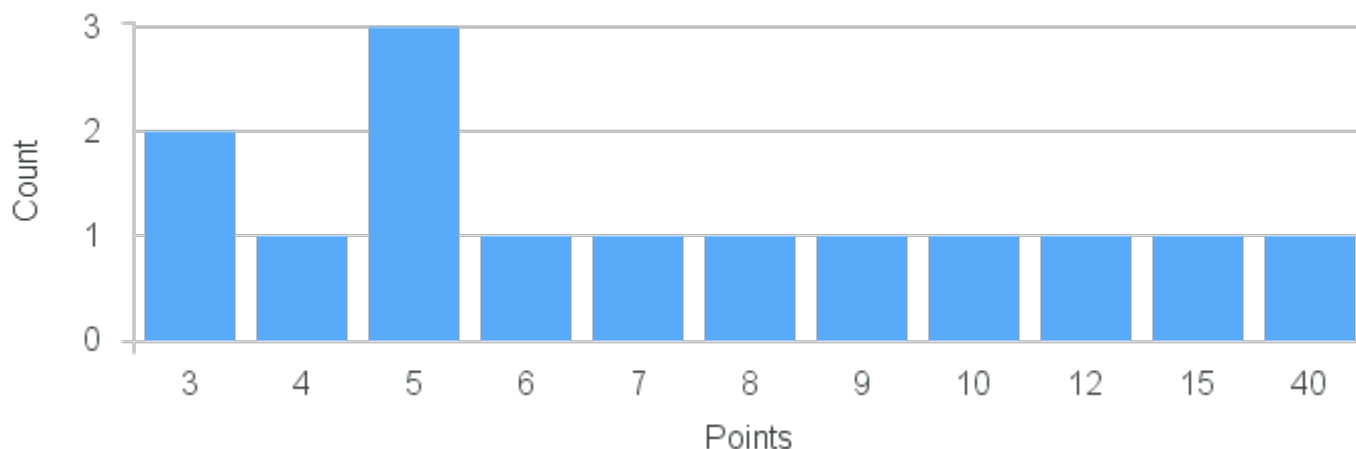

Course Point Distribution for Fall 2021

CRN: 12109

Course ID: CH266 3311 **Cross List:**

Limit: 25

Fundamentals of Physical Chemistry

Demand: 14

Waitlisted: 0

Department: Chemistry &
Biochemistry

Term	Block(s)	CRN	Course ID	See Also	Course Limit	Course Demand	Count	Points
Fall 2021	3	12109	CH266 3311		25	14	1	40
Fall 2021	3	12109	CH266 3311		25	14	1	15
Fall 2021	3	12109	CH266 3311		25	14	1	12
Fall 2021	3	12109	CH266 3311		25	14	1	10
Fall 2021	3	12109	CH266 3311		25	14	1	9
Fall 2021	3	12109	CH266 3311		25	14	1	8
Fall 2021	3	12109	CH266 3311		25	14	1	7
Fall 2021	3	12109	CH266 3311		25	14	1	6
Fall 2021	3	12109	CH266 3311		25	14	3	5
Fall 2021	3	12109	CH266 3311		25	14	1	4
Fall 2021	3	12109	CH266 3311		25	14	2	3