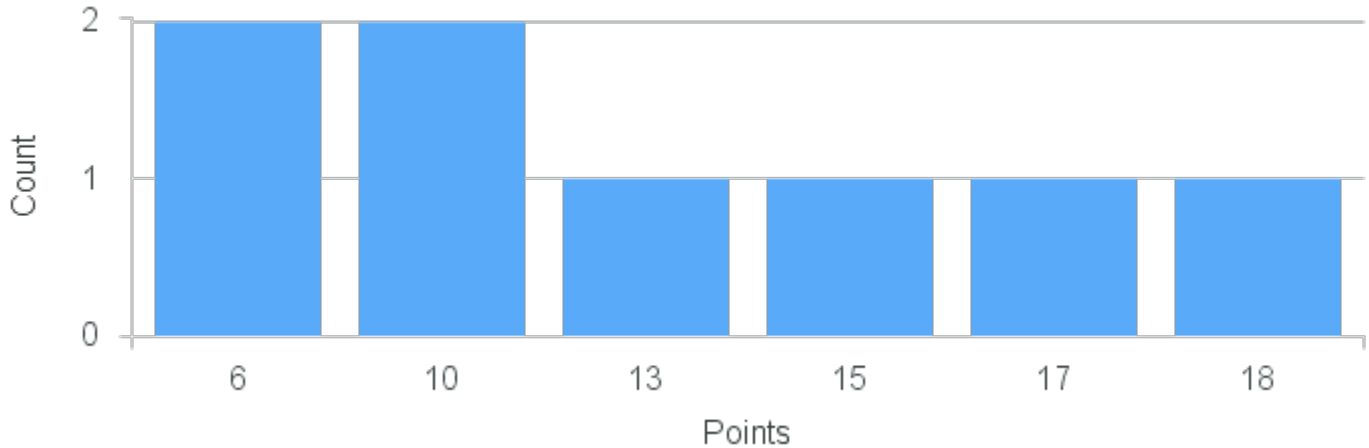

Course Point Distribution for Fall 2021

CRN: 12319

Course ID: GS233 3311 Cross List:

Limit: 12

Topics in Journalism: Radio Journalism

Demand: 8

Waitlisted: 0

Department: Non-Departmental
Studies