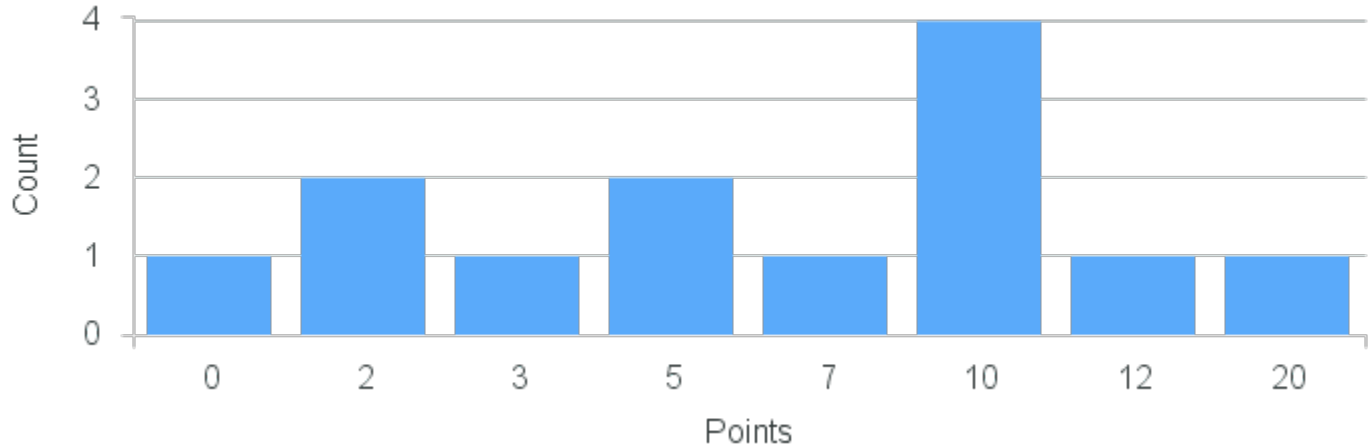

Course Point Distribution for Fall 2021

CRN: 12254

Course ID: PH203 1121 Cross List:

Limit: 25

Topics in Philosophy: History of Modern European Philosophy

Demand: 13

Waitlisted: 0

Department: Philosophy