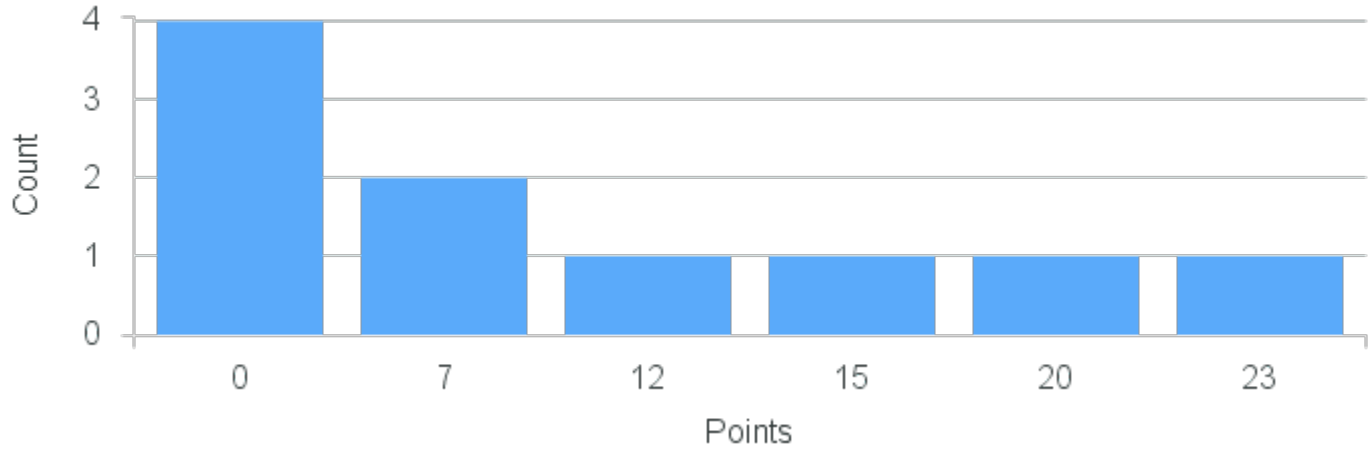

Course Point Distribution for Fall 2021

CRN: 11910
Experimental Music

Course ID: MU274 3311 Cross List:

Limit: 15
Demand: 10
Waitlisted: 0

Department: Music

Term	Block(s)	CRN	Course ID	See Also	Course Limit	Course Demand	Count	Points
Fall 2021	3	11910	MU274 3311		15	10	1	23
Fall 2021	3	11910	MU274 3311		15	10	1	20
Fall 2021	3	11910	MU274 3311		15	10	1	15
Fall 2021	3	11910	MU274 3311		15	10	1	12
Fall 2021	3	11910	MU274 3311		15	10	2	7
Fall 2021	3	11910	MU274 3311		15	10	4	0