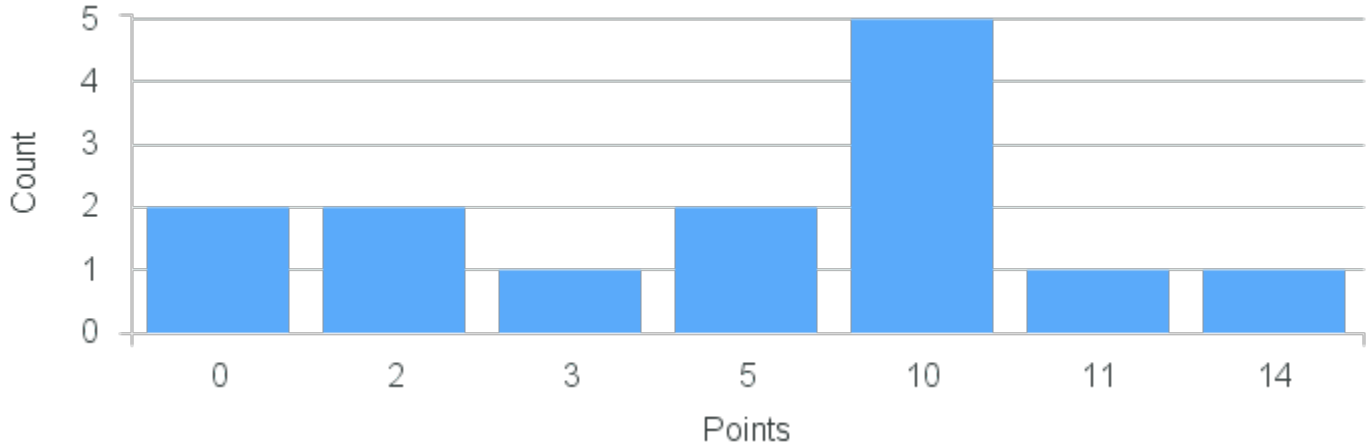

Course Point Distribution for Fall 2021

CRN: 12257

Course ID: EN311 3311 Cross List: CO300 3311

Limit: 25

Chaucer's 'Canterbury Tales': The Continental Connection

Demand: 14

Waitlisted: 0

Department: English