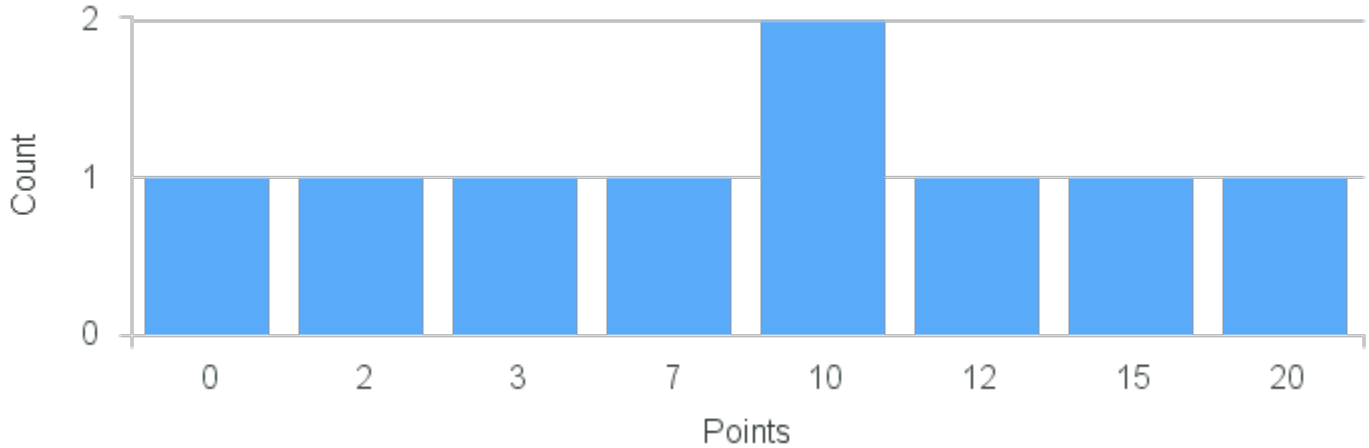

Course Point Distribution for Fall 2021

CRN: 11864

Course ID: ED250 3311 Cross List:

Limit: 25

Topics in Education: Science, Technology, Engineering, and Math Education

Demand: 9

Waitlisted: 0

Department: Education