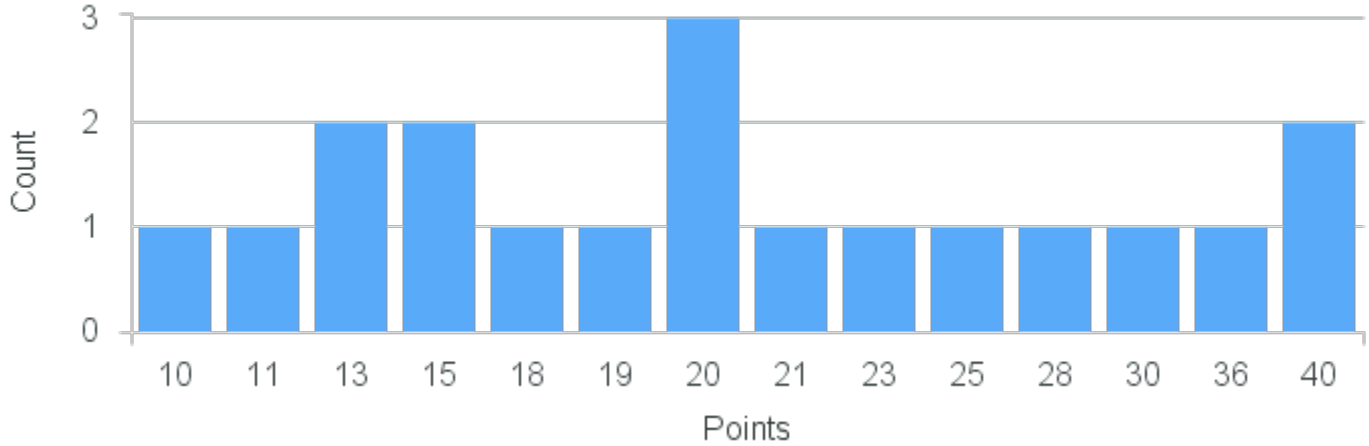

Course Point Distribution for Fall 2021

CRN: 12435

Course ID: PY205 1111 Cross List:

Limit: 16

Introduction to Methods and Statistics ("Methods I")

Demand: 19

Waitlisted: 3

Department: Psychology

Min Points: 13

Term	Block(s)	CRN	Course ID	See Also	Course Limit	Course Demand	Count	Points
Fall 2021	1	12435	PY205 1111		16	19	2	40
Fall 2021	1	12435	PY205 1111		16	19	1	36
Fall 2021	1	12435	PY205 1111		16	19	1	30
Fall 2021	1	12435	PY205 1111		16	19	1	28
Fall 2021	1	12435	PY205 1111		16	19	1	25
Fall 2021	1	12435	PY205 1111		16	19	1	23
Fall 2021	1	12435	PY205 1111		16	19	1	21
Fall 2021	1	12435	PY205 1111		16	19	3	20
Fall 2021	1	12435	PY205 1111		16	19	1	19
Fall 2021	1	12435	PY205 1111		16	19	1	18
Fall 2021	1	12435	PY205 1111		16	19	2	15
Fall 2021	1	12435	PY205 1111		16	19	2	13
Fall 2021	1	12435	PY205 1111		16	19	1	11
Fall 2021	1	12435	PY205 1111		16	19	1	10