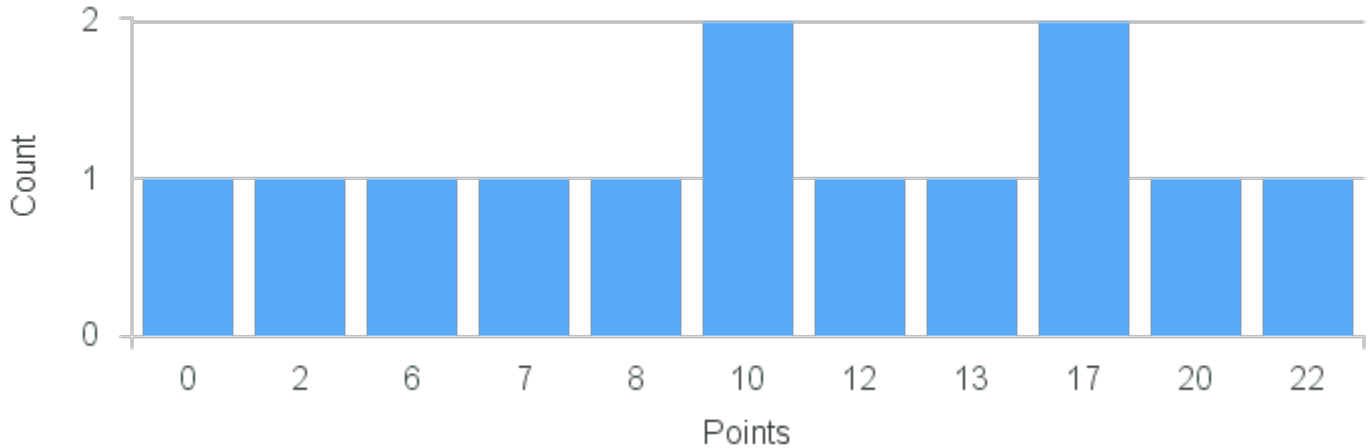

CRN: 12476
Introduction to Journalism

Course ID: GS216 4411 Cross List:

Limit: 16
Demand: 13
Waitlisted: 0

Department: Non-Departmental
Studies

Term	Block(s)	CRN	Course ID	See Also	Course Limit	Course Demand	Count	Points
Fall 2021	4	12476	GS216 4411		16	13	1	22
Fall 2021	4	12476	GS216 4411		16	13	1	20
Fall 2021	4	12476	GS216 4411		16	13	2	17
Fall 2021	4	12476	GS216 4411		16	13	1	13
Fall 2021	4	12476	GS216 4411		16	13	1	12
Fall 2021	4	12476	GS216 4411		16	13	2	10
Fall 2021	4	12476	GS216 4411		16	13	1	8
Fall 2021	4	12476	GS216 4411		16	13	1	7
Fall 2021	4	12476	GS216 4411		16	13	1	6
Fall 2021	4	12476	GS216 4411		16	13	1	2
Fall 2021	4	12476	GS216 4411		16	13	1	0