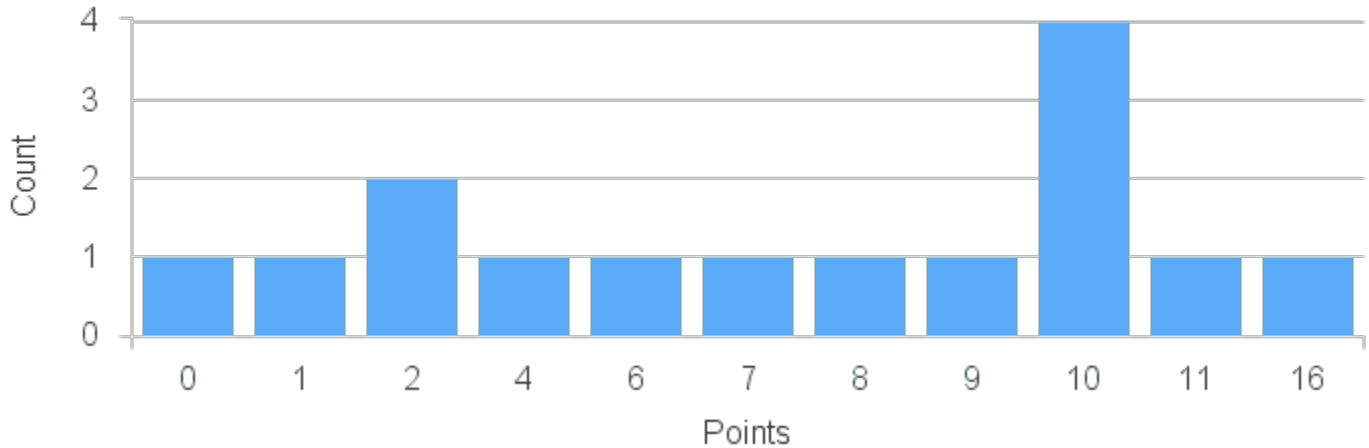

Course Point Distribution for Fall 2021

CRN: 11866

Course ID: FG222 3311 Cross List: RM200 3321,AN208 3321

Limit: 25

Gender & Sexuality in the Modern Middle East and its Diasporas

Demand: 15

Waitlisted: 0

Department: Feminist & Gender Studies