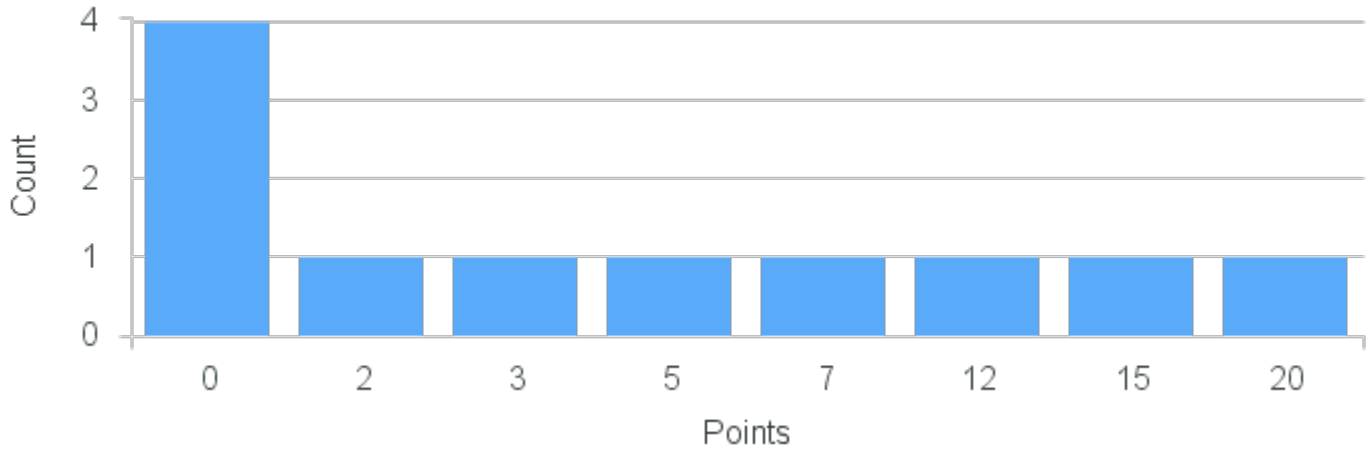

Course Point Distribution for Fall 2021

CRN: 11867
Critical Feminist Methodologies

Course ID: FG211 4411 Cross List:

Limit: 25
Demand: 11
Waitlisted: 0

Department: Feminist & Gender Studies

Term	Block(s)	CRN	Course ID	See Also	Course Limit	Course Demand	Count	Points
Fall 2021	4	11867	FG211 4411		25	11	1	20
Fall 2021	4	11867	FG211 4411		25	11	1	15
Fall 2021	4	11867	FG211 4411		25	11	1	12
Fall 2021	4	11867	FG211 4411		25	11	1	7
Fall 2021	4	11867	FG211 4411		25	11	1	5
Fall 2021	4	11867	FG211 4411		25	11	1	3
Fall 2021	4	11867	FG211 4411		25	11	1	2
Fall 2021	4	11867	FG211 4411		25	11	4	0