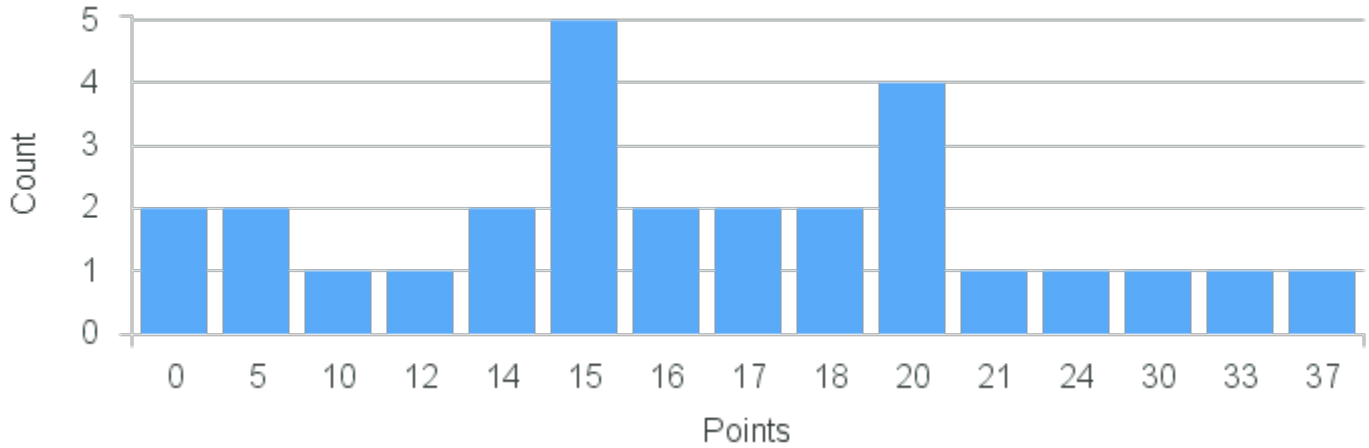

Course Point Distribution for Fall 2021

CRN: 11762

Course ID: PY100 3311 Cross List:

Limit: 25

Introduction to Psychology: Bases of Behavior

Demand: 28

Waitlisted: 3

Department: Psychology

Min Points: 5

Term	Block(s)	CRN	Course ID	See Also	Course Limit	Course Demand	Count	Points
Fall 2021	3	11762	PY100 3311		25	28	1	37
Fall 2021	3	11762	PY100 3311		25	28	1	33
Fall 2021	3	11762	PY100 3311		25	28	1	30
Fall 2021	3	11762	PY100 3311		25	28	1	24
Fall 2021	3	11762	PY100 3311		25	28	1	21
Fall 2021	3	11762	PY100 3311		25	28	4	20
Fall 2021	3	11762	PY100 3311		25	28	2	18
Fall 2021	3	11762	PY100 3311		25	28	2	17
Fall 2021	3	11762	PY100 3311		25	28	2	16
Fall 2021	3	11762	PY100 3311		25	28	5	15
Fall 2021	3	11762	PY100 3311		25	28	2	14
Fall 2021	3	11762	PY100 3311		25	28	1	12
Fall 2021	3	11762	PY100 3311		25	28	1	10
Fall 2021	3	11762	PY100 3311		25	28	2	5