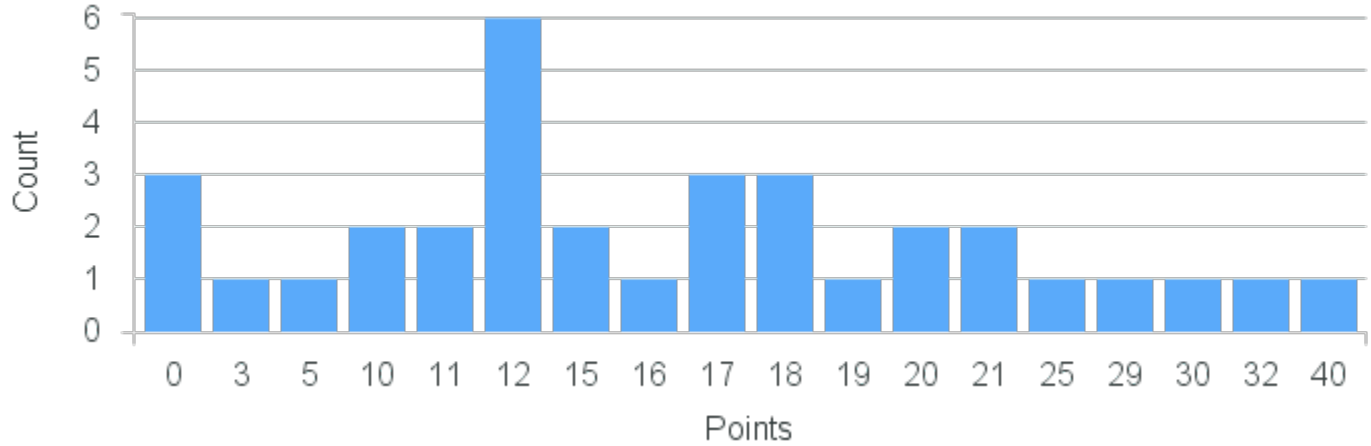

Course Point Distribution for Fall 2021

CRN: 12383

Course ID: AS110 1111 Cross List:

Limit: 16

Art Studio Foundations: Topics: Mixed Media Lab: Drawing, Printmaking, Collage

Demand: 34

Waitlisted: 18

Department: Art

Min Points: 17

Term	Block(s)	CRN	Course ID	See Also	Course Limit	Course Demand	Count	Points
Fall 2021	1	12383	AS110 1111		16	34	1	40
Fall 2021	1	12383	AS110 1111		16	34	1	32
Fall 2021	1	12383	AS110 1111		16	34	1	30
Fall 2021	1	12383	AS110 1111		16	34	1	29
Fall 2021	1	12383	AS110 1111		16	34	1	25
Fall 2021	1	12383	AS110 1111		16	34	2	21
Fall 2021	1	12383	AS110 1111		16	34	2	20
Fall 2021	1	12383	AS110 1111		16	34	1	19
Fall 2021	1	12383	AS110 1111		16	34	3	18
Fall 2021	1	12383	AS110 1111		16	34	3	17
Fall 2021	1	12383	AS110 1111		16	34	1	16
Fall 2021	1	12383	AS110 1111		16	34	2	15
Fall 2021	1	12383	AS110 1111		16	34	6	12
Fall 2021	1	12383	AS110 1111		16	34	2	11