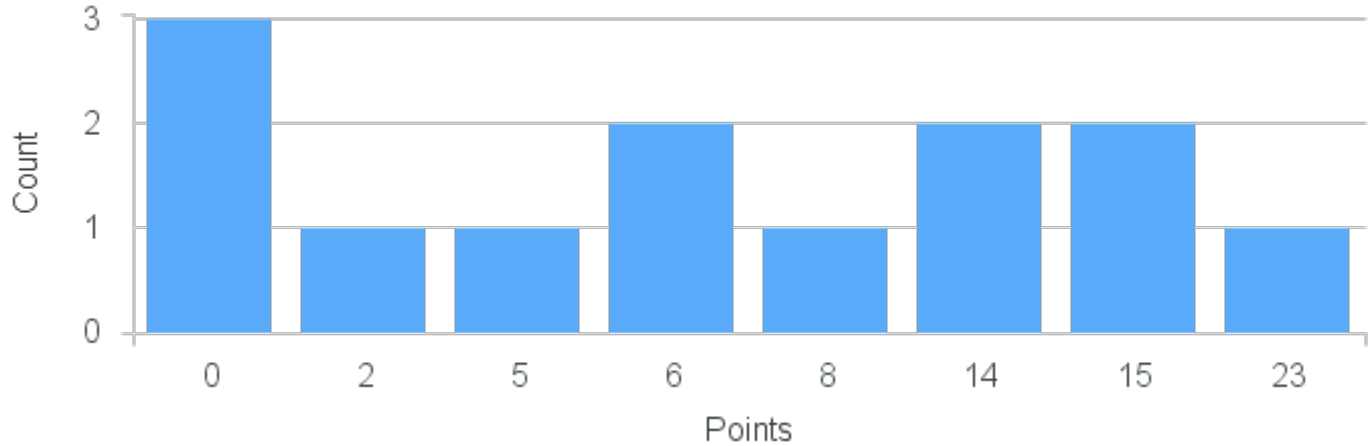

Tpcs in Music: Show Me The Money: Contractual Obligations, One-Hit Wonders, and Other Tales of the **Demand: 13**

Waitlisted: 0

Department: Music

Term	Block(s)	CRN	Course ID	See Also	Course Limit	Course Demand	Count	Points
Fall 2021	3	11930	MU227 3321		25	13	1	23
Fall 2021	3	11930	MU227 3321		25	13	2	15
Fall 2021	3	11930	MU227 3321		25	13	2	14
Fall 2021	3	11930	MU227 3321		25	13	1	8
Fall 2021	3	11930	MU227 3321		25	13	2	6
Fall 2021	3	11930	MU227 3321		25	13	1	5
Fall 2021	3	11930	MU227 3321		25	13	1	2
Fall 2021	3	11930	MU227 3321		25	13	3	0