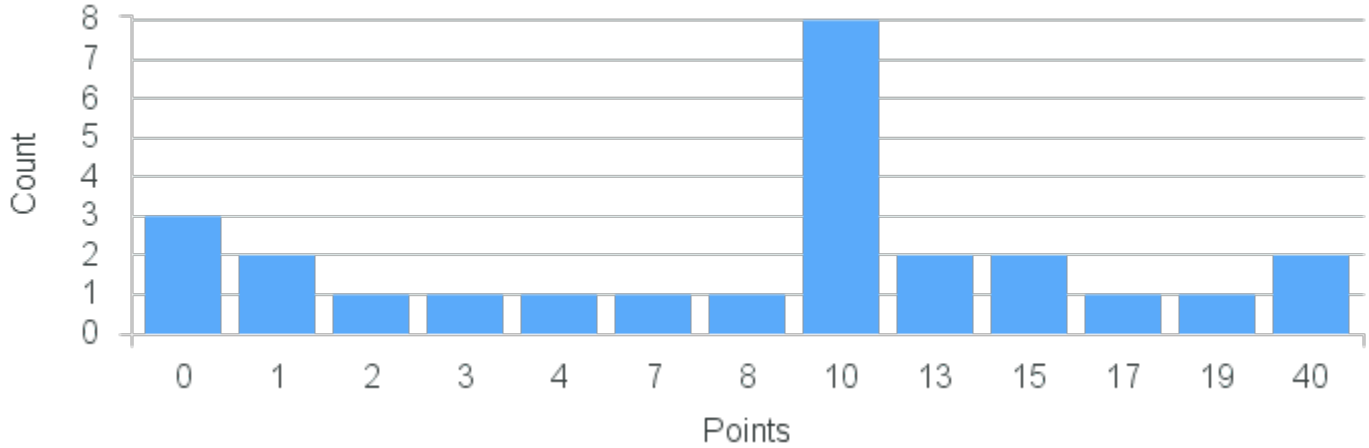

Course Point Distribution for Fall 2021

CRN: 12267
Introduction to Poetry

Course ID: EN221 1111 Cross List:

Limit: 25
Demand: 26
Waitlisted: 1
Min Points: 0

Department: English

Term	Block(s)	CRN	Course ID	See Also	Course Limit	Course Demand	Count	Points
Fall 2021	1	12267	EN221 1111		25	26	2	40
Fall 2021	1	12267	EN221 1111		25	26	1	19
Fall 2021	1	12267	EN221 1111		25	26	1	17
Fall 2021	1	12267	EN221 1111		25	26	2	15
Fall 2021	1	12267	EN221 1111		25	26	2	13
Fall 2021	1	12267	EN221 1111		25	26	8	10
Fall 2021	1	12267	EN221 1111		25	26	1	8
Fall 2021	1	12267	EN221 1111		25	26	1	7
Fall 2021	1	12267	EN221 1111		25	26	1	4
Fall 2021	1	12267	EN221 1111		25	26	1	3
Fall 2021	1	12267	EN221 1111		25	26	1	2
Fall 2021	1	12267	EN221 1111		25	26	2	1
Fall 2021	1	12267	EN221 1111		25	26	3	0