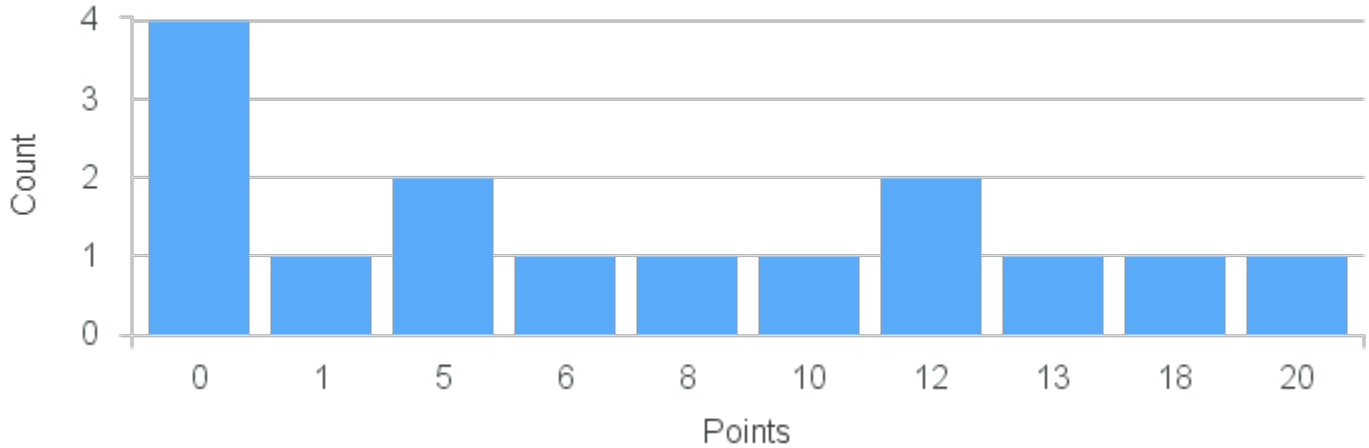

Course Point Distribution for Fall 2021

CRN: 11786

Course ID: GY320 2211 Cross List:

Limit: 25

Surface Processes and Geomorphology

Demand: 15

Waitlisted: 0

Department: Geology