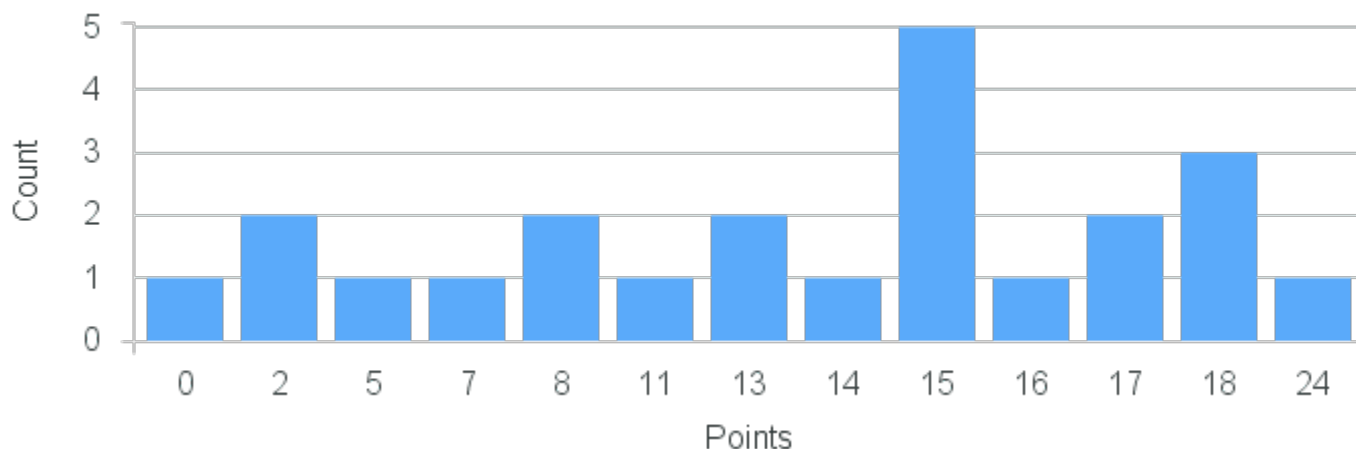

Course Point Distribution for Fall 2021

CRN: 12251
Biology of Animals

Course ID: BE106 4411 **Cross List:**

Limit: 24
Demand: 23
Waitlisted: 0

Department: Organismal Biology & Ecology

Term	Block(s)	CRN	Course ID	See Also	Course Limit	Course Demand	Count	Points
Fall 2021	4	12251	BE106 4411		24	23	1	24
Fall 2021	4	12251	BE106 4411		24	23	3	18
Fall 2021	4	12251	BE106 4411		24	23	2	17
Fall 2021	4	12251	BE106 4411		24	23	1	16
Fall 2021	4	12251	BE106 4411		24	23	5	15
Fall 2021	4	12251	BE106 4411		24	23	1	14
Fall 2021	4	12251	BE106 4411		24	23	2	13
Fall 2021	4	12251	BE106 4411		24	23	1	11
Fall 2021	4	12251	BE106 4411		24	23	2	8
Fall 2021	4	12251	BE106 4411		24	23	1	7
Fall 2021	4	12251	BE106 4411		24	23	1	5
Fall 2021	4	12251	BE106 4411		24	23	2	2
Fall 2021	4	12251	BE106 4411		24	23	1	0