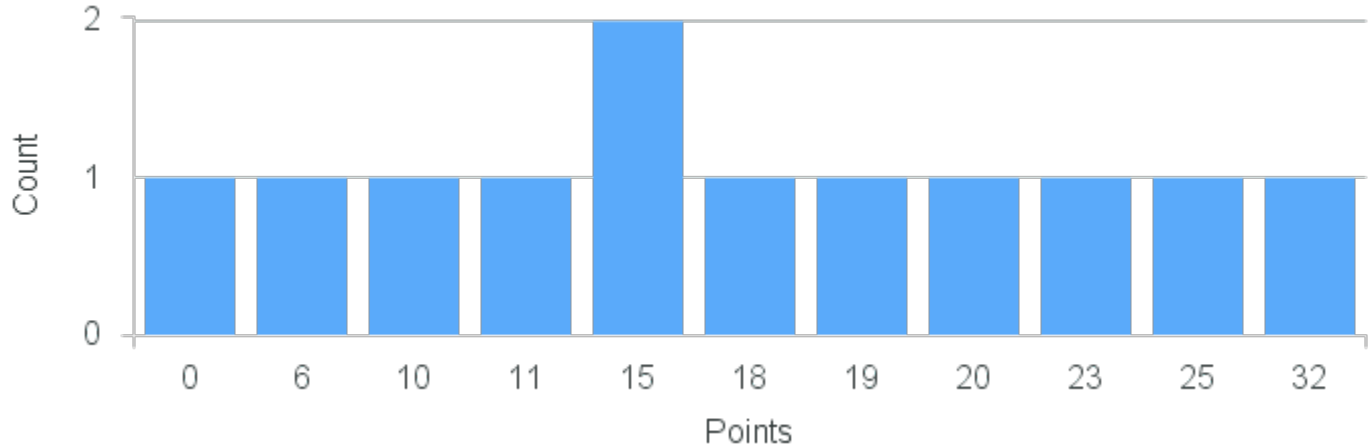

Course Point Distribution for Fall 2021

CRN: 11715

Course ID: EV128 3311 Cross List:

Limit: 25

Introduction to Global Climate Change

Demand: 12

Waitlisted: 0

Department: Environmental Science