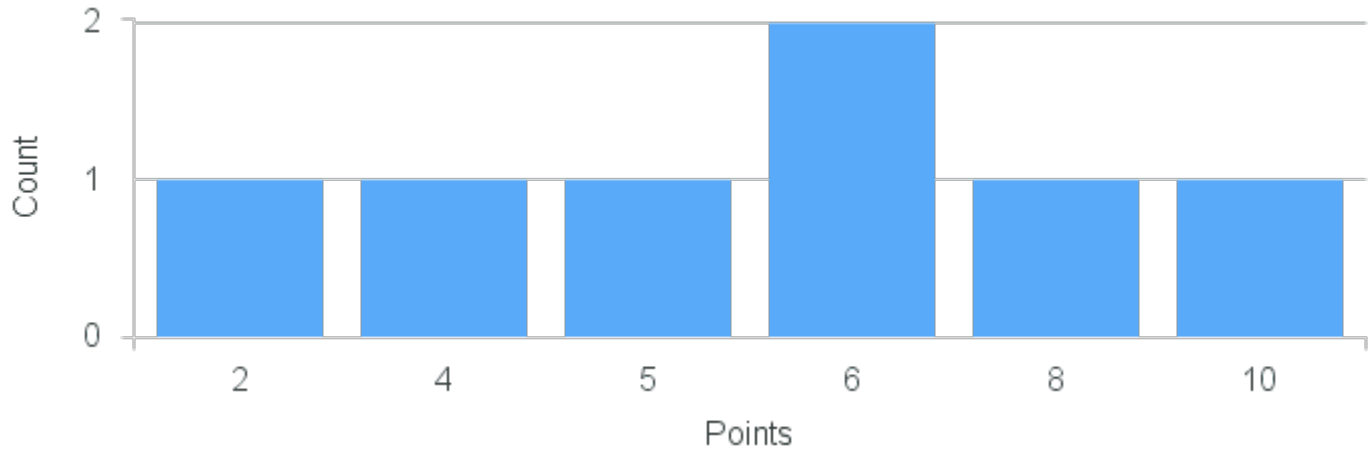

Course Point Distribution for Fall 2021

CRN: 12149
Encountering Global Dance

Course ID: DA311 2211 **Cross List:**

Limit: 25
Demand: 7
Waitlisted: 0

Department: Drama & Dance

Term	Block(s)	CRN	Course ID	See Also	Course Limit	Course Demand	Count	Points
Fall 2021	2	12149	DA311 2211		25	7	1	10
Fall 2021	2	12149	DA311 2211		25	7	1	8
Fall 2021	2	12149	DA311 2211		25	7	2	6
Fall 2021	2	12149	DA311 2211		25	7	1	5
Fall 2021	2	12149	DA311 2211		25	7	1	4
Fall 2021	2	12149	DA311 2211		25	7	1	2