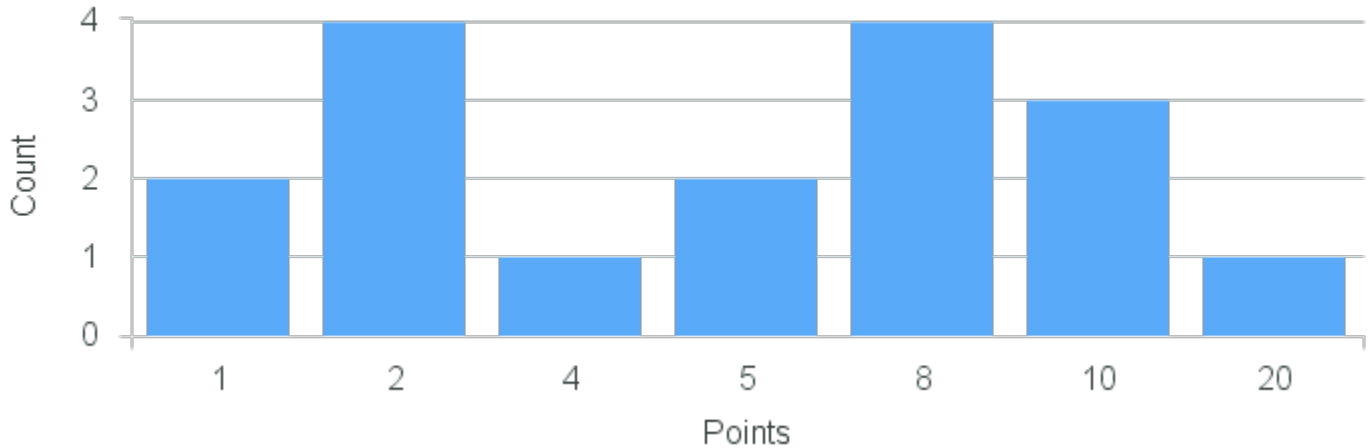

Course Point Distribution for Fall 2021

CRN: 11740

Course ID: BE440 4411 **Cross List:**

Limit: 24

Special Topics in Organismal Biology and Ecology: Advanced Ecology & Experimental Design

Demand: 17

Waitlisted: 0

Department: Organismal Biology & Ecology

Term	Block(s)	CRN	Course ID	See Also	Course Limit	Course Demand	Count	Points
Fall 2021	4	11740	BE440 4411		24	17	1	20
Fall 2021	4	11740	BE440 4411		24	17	3	10
Fall 2021	4	11740	BE440 4411		24	17	4	8
Fall 2021	4	11740	BE440 4411		24	17	2	5
Fall 2021	4	11740	BE440 4411		24	17	1	4
Fall 2021	4	11740	BE440 4411		24	17	4	2
Fall 2021	4	11740	BE440 4411		24	17	2	1