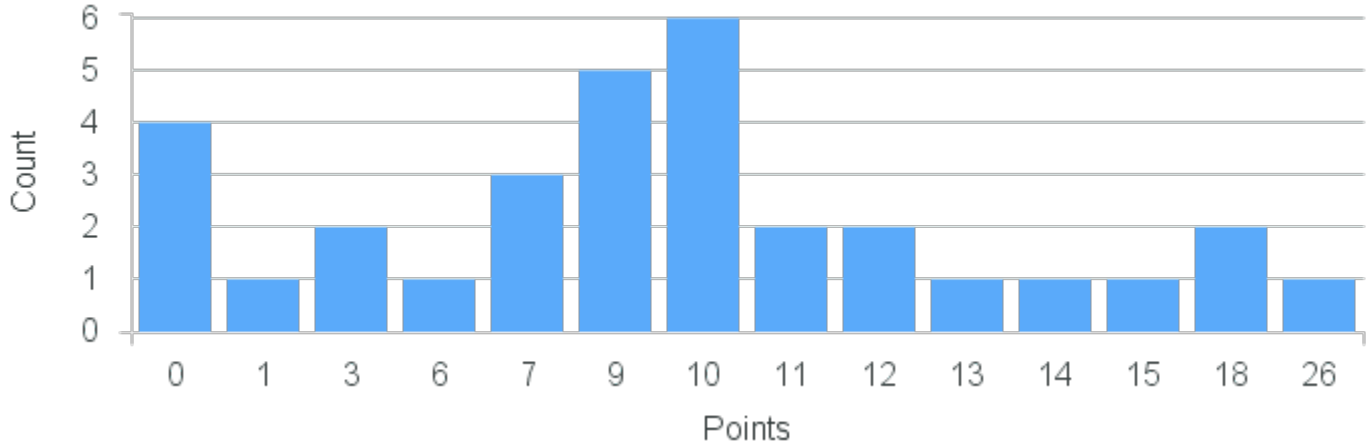

Course Point Distribution for Fall 2021

CRN: 11905
Foundations of Political Economy

Course ID: PS205 4411 Cross List:

Limit: 25
Demand: 32
Waitlisted: 7
Min Points: 6

Department: Political Science

Term	Block(s)	CRN	Course ID	See Also	Course Limit	Course Demand	Count	Points
Fall 2021	4	11905	PS205 4411		25	32	1	26
Fall 2021	4	11905	PS205 4411		25	32	2	18
Fall 2021	4	11905	PS205 4411		25	32	1	15
Fall 2021	4	11905	PS205 4411		25	32	1	14
Fall 2021	4	11905	PS205 4411		25	32	1	13
Fall 2021	4	11905	PS205 4411		25	32	2	12
Fall 2021	4	11905	PS205 4411		25	32	2	11
Fall 2021	4	11905	PS205 4411		25	32	6	10
Fall 2021	4	11905	PS205 4411		25	32	5	9
Fall 2021	4	11905	PS205 4411		25	32	3	7
Fall 2021	4	11905	PS205 4411		25	32	1	6
Fall 2021	4	11905	PS205 4411		25	32	2	3
Fall 2021	4	11905	PS205 4411		25	32	1	1
Fall 2021	4	11905	PS205 4411		25	32	4	0