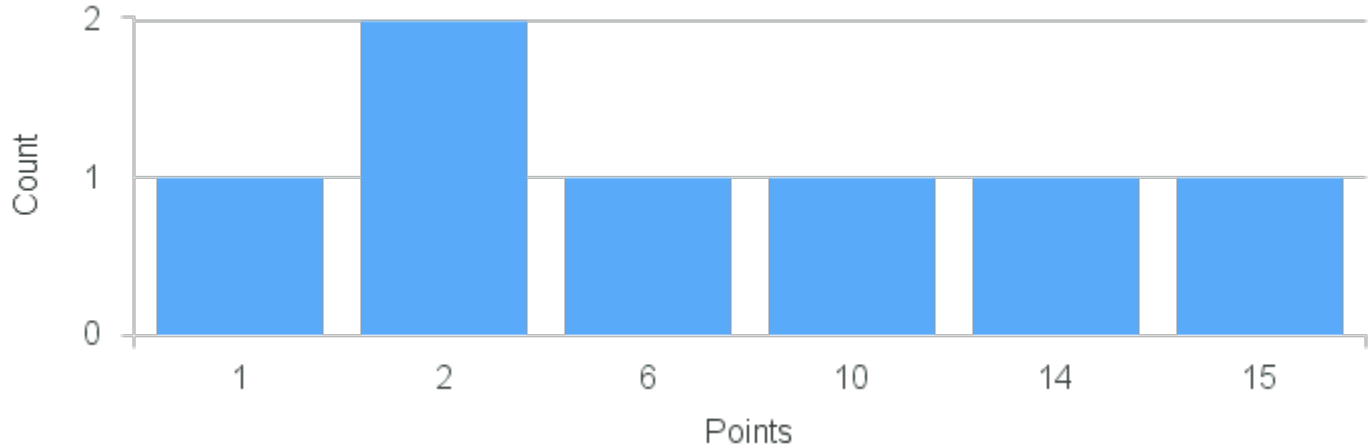

Course Point Distribution for Fall 2021

CRN: 12184

Course ID: PS344 3311 Cross List:

Limit: 25

Realism and Idealism in Political Philosophy

Demand: 7

Waitlisted: 0

Department: Political Science

Term	Block(s)	CRN	Course ID	See Also	Course Limit	Course Demand	Count	Points
Fall 2021	3	12184	PS344 3311		25	7	1	15
Fall 2021	3	12184	PS344 3311		25	7	1	14
Fall 2021	3	12184	PS344 3311		25	7	1	10
Fall 2021	3	12184	PS344 3311		25	7	1	6
Fall 2021	3	12184	PS344 3311		25	7	2	2
Fall 2021	3	12184	PS344 3311		25	7	1	1