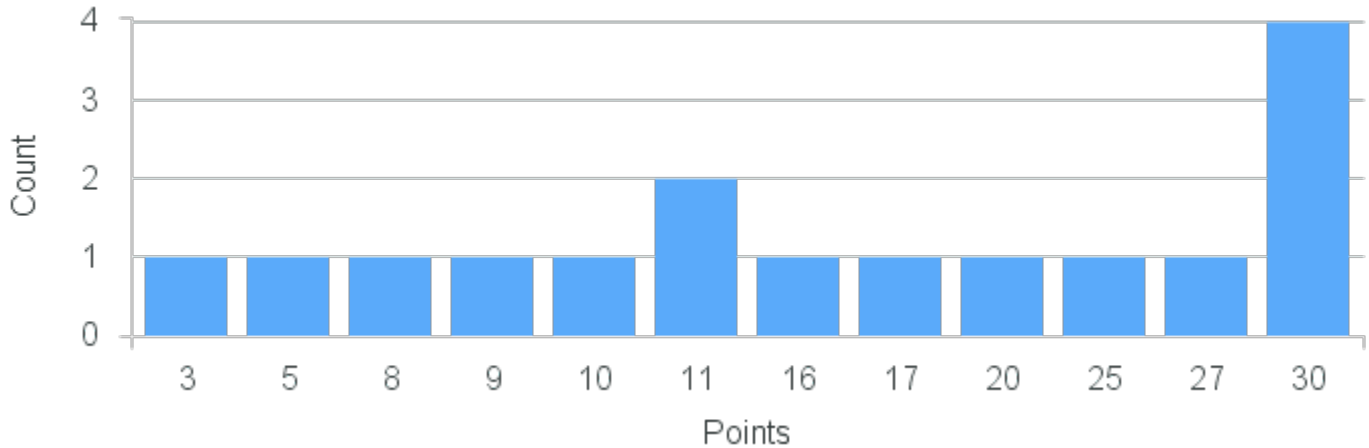

Course Point Distribution for Fall 2021

CRN: 11655
Documentary Form and Filmmaking

Course ID: FM312 1111 **Cross List:**

Limit: 16
Demand: 16
Waitlisted: 0

Department: Film and New Media
Studies

Term	Block(s)	CRN	Course ID	See Also	Course Limit	Course Demand	Count	Points
Fall 2021	1	11655	FM312 1111		16	16	4	30
Fall 2021	1	11655	FM312 1111		16	16	1	27
Fall 2021	1	11655	FM312 1111		16	16	1	25
Fall 2021	1	11655	FM312 1111		16	16	1	20
Fall 2021	1	11655	FM312 1111		16	16	1	17
Fall 2021	1	11655	FM312 1111		16	16	1	16
Fall 2021	1	11655	FM312 1111		16	16	2	11
Fall 2021	1	11655	FM312 1111		16	16	1	10
Fall 2021	1	11655	FM312 1111		16	16	1	9
Fall 2021	1	11655	FM312 1111		16	16	1	8
Fall 2021	1	11655	FM312 1111		16	16	1	5
Fall 2021	1	11655	FM312 1111		16	16	1	3