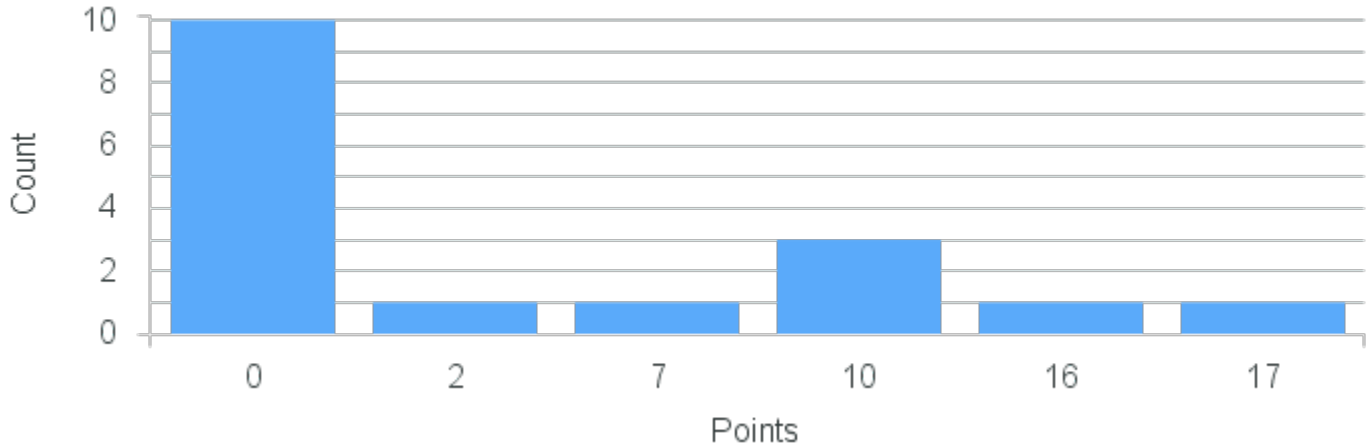

Course Point Distribution for Fall 2021

CRN: 11652
Film History and Theory

Course ID: FM300 2211 **Cross List:**

Limit: 25
Demand: 17
Waitlisted: 0

Department: Film and New Media
Studies

Term	Block(s)	CRN	Course ID	See Also	Course Limit	Course Demand	Count	Points
Fall 2021	2	11652	FM300 2211		25	17	1	17
Fall 2021	2	11652	FM300 2211		25	17	1	16
Fall 2021	2	11652	FM300 2211		25	17	3	10
Fall 2021	2	11652	FM300 2211		25	17	1	7
Fall 2021	2	11652	FM300 2211		25	17	1	2
Fall 2021	2	11652	FM300 2211		25	17	10	0