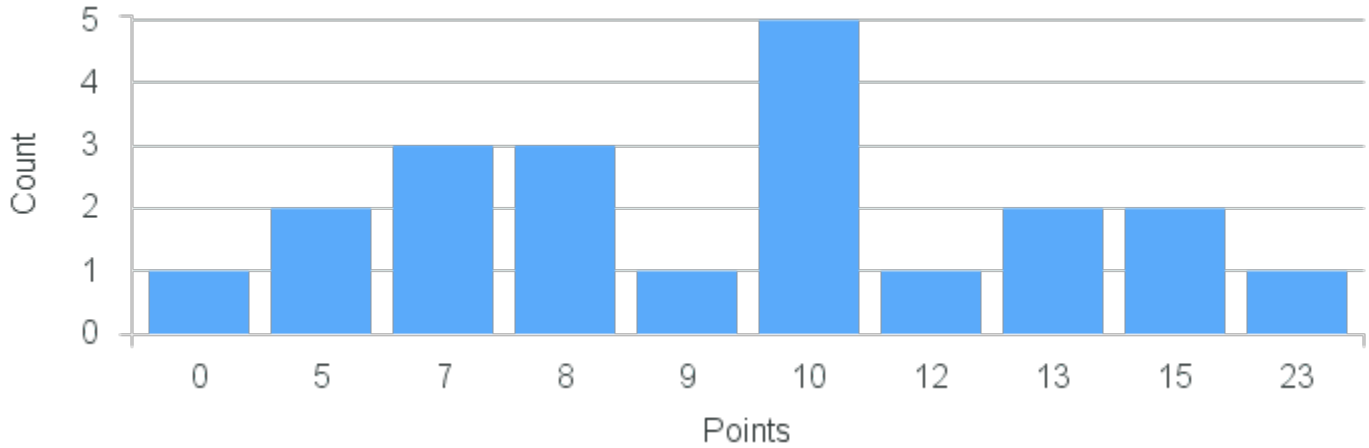

Course Point Distribution for Fall 2021

CRN: 12247
Elementary French I

Course ID: FR101 2211 Cross List:

Limit: 18
Demand: 21
Waitlisted: 3
Min Points: 7

Department: French & Italian

Term	Block(s)	CRN	Course ID	See Also	Course Limit	Course Demand	Count	Points
Fall 2021	2	12247	FR101 2211		18	21	1	23
Fall 2021	2	12247	FR101 2211		18	21	2	15
Fall 2021	2	12247	FR101 2211		18	21	2	13
Fall 2021	2	12247	FR101 2211		18	21	1	12
Fall 2021	2	12247	FR101 2211		18	21	5	10
Fall 2021	2	12247	FR101 2211		18	21	1	9
Fall 2021	2	12247	FR101 2211		18	21	3	8
Fall 2021	2	12247	FR101 2211		18	21	3	7
Fall 2021	2	12247	FR101 2211		18	21	2	5
Fall 2021	2	12247	FR101 2211		18	21	1	0