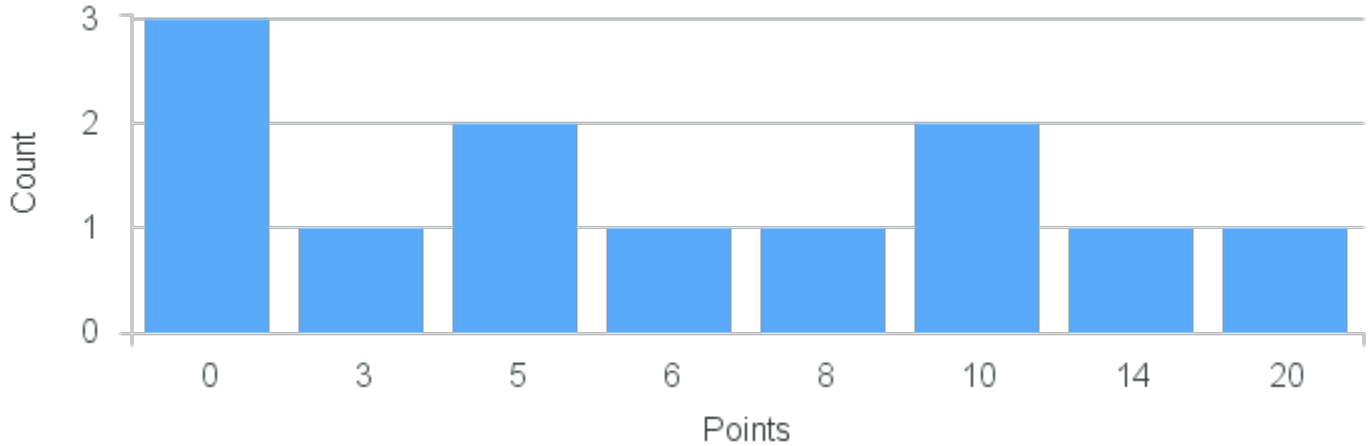

Course Point Distribution for Fall 2021

CRN: 11698

Course ID: GY212 1111 Cross List:

Limit: 25

Investigating Earth as a Physical System

Demand: 12

Waitlisted: 0

Department: Geology

Term	Block(s)	CRN	Course ID	See Also	Course Limit	Course Demand	Count	Points
Fall 2021	1	11698	GY212 1111		25	12	1	20
Fall 2021	1	11698	GY212 1111		25	12	1	14
Fall 2021	1	11698	GY212 1111		25	12	2	10
Fall 2021	1	11698	GY212 1111		25	12	1	8
Fall 2021	1	11698	GY212 1111		25	12	1	6
Fall 2021	1	11698	GY212 1111		25	12	2	5
Fall 2021	1	11698	GY212 1111		25	12	1	3
Fall 2021	1	11698	GY212 1111		25	12	3	0