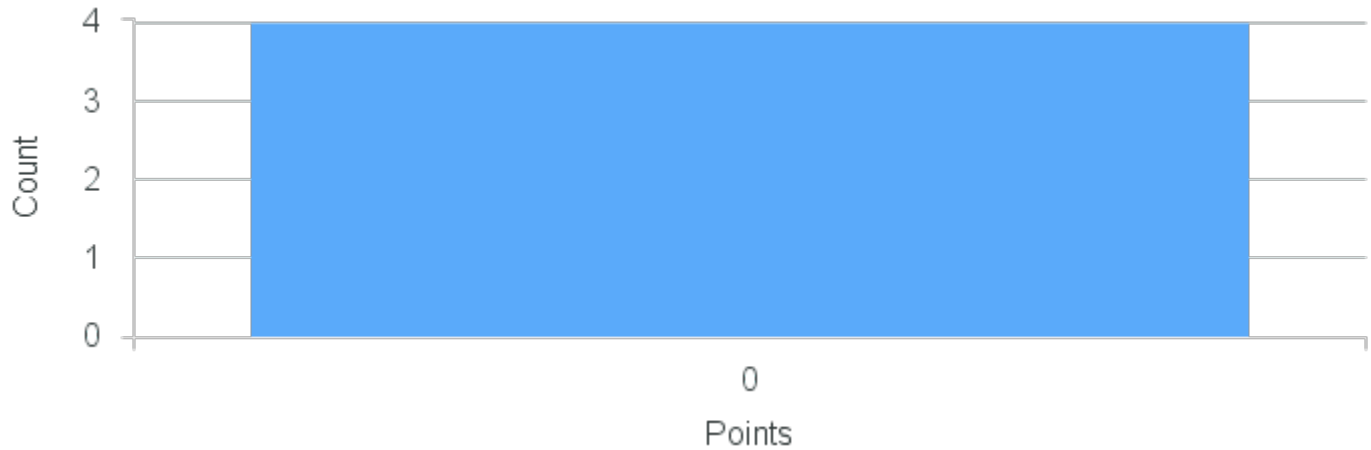

CRN: 12135
Advanced Ballet

Course ID: DS413 1212 Cross List:

Limit: 25
Demand: 4
Waitlisted: 0

Department: Drama & Dance

Term	Block(s)	CRN	Course ID	See Also	Course Limit	Course Demand	Count	Points
Fall 2021	1-2	12135	DS413 1212		25	4	4	0