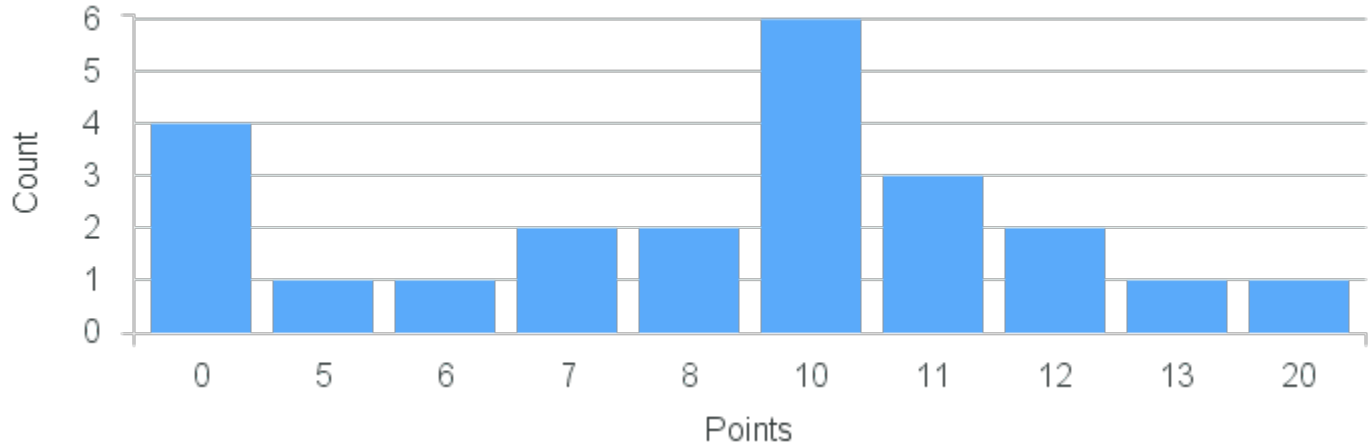

Course Point Distribution for Fall 2021

CRN: 11859

Course ID: HY212 4411 Cross List: EV273 4421

Limit: 25

American Environmental History

Demand: 23

Waitlisted: 0

Department: History

Term	Block(s)	CRN	Course ID	See Also	Course Limit	Course Demand	Count	Points
Fall 2021	4	11859	HY212 4411	EV273 4421	25	23	1	20
Fall 2021	4	11859	HY212 4411	EV273 4421	25	23	1	13
Fall 2021	4	11859	HY212 4411	EV273 4421	25	23	2	12
Fall 2021	4	11859	HY212 4411	EV273 4421	25	23	3	11
Fall 2021	4	11859	HY212 4411	EV273 4421	25	23	6	10
Fall 2021	4	11859	HY212 4411	EV273 4421	25	23	2	8
Fall 2021	4	11859	HY212 4411	EV273 4421	25	23	2	7
Fall 2021	4	11859	HY212 4411	EV273 4421	25	23	1	6
Fall 2021	4	11859	HY212 4411	EV273 4421	25	23	1	5
Fall 2021	4	11859	HY212 4411	EV273 4421	25	23	4	0