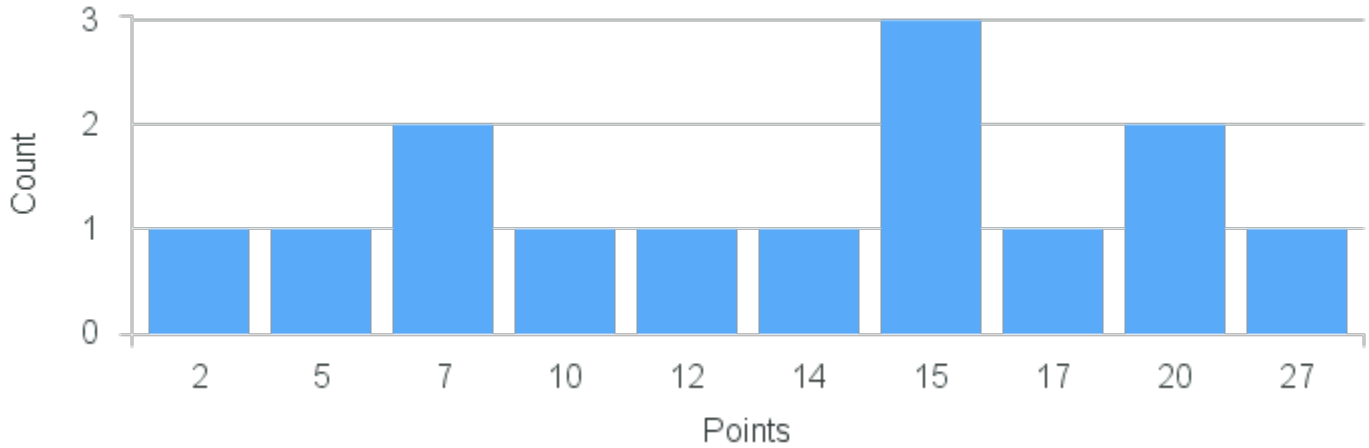

Course Point Distribution for Fall 2021

CRN: 12334
Real Analysis I

Course ID: MA375 1111 Cross List:

Limit: 12
Demand: 14
Waitlisted: 2
Min Points: 7

Department: Mathematics &
Computer Science

Term	Block(s)	CRN	Course ID	See Also	Course Limit	Course Demand	Count	Points
Fall 2021	1	12334	MA375 1111		12	14	1	27
Fall 2021	1	12334	MA375 1111		12	14	2	20
Fall 2021	1	12334	MA375 1111		12	14	1	17
Fall 2021	1	12334	MA375 1111		12	14	3	15
Fall 2021	1	12334	MA375 1111		12	14	1	14
Fall 2021	1	12334	MA375 1111		12	14	1	12
Fall 2021	1	12334	MA375 1111		12	14	1	10
Fall 2021	1	12334	MA375 1111		12	14	2	7
Fall 2021	1	12334	MA375 1111		12	14	1	5
Fall 2021	1	12334	MA375 1111		12	14	1	2