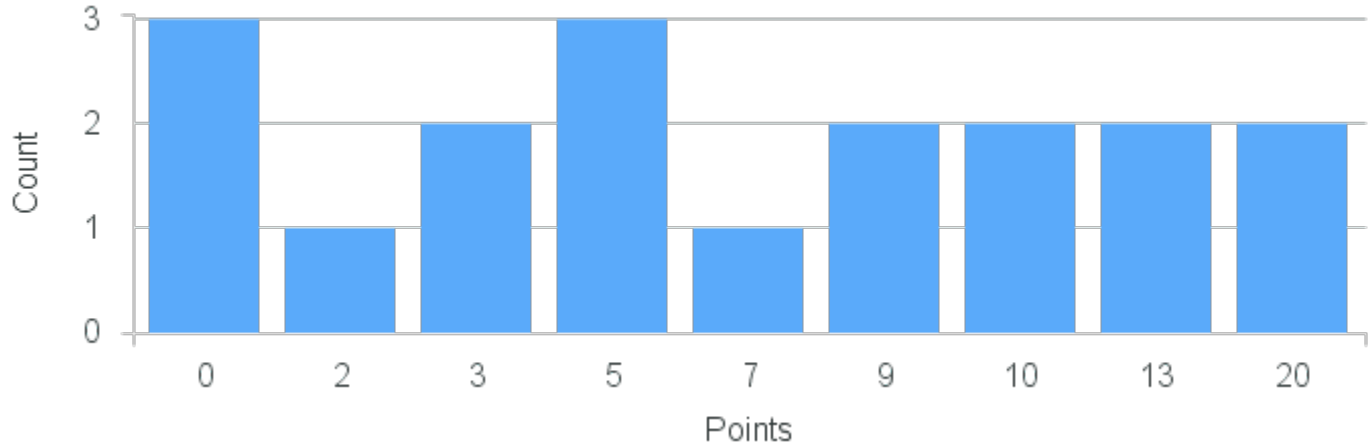

Course Point Distribution for Fall 2021

CRN: 11897

Course ID: PS313 1111 Cross List:

Limit: 25

Comparative Politics: The Middle East and North Africa

Demand: 18

Waitlisted: 0

Department: Political Science