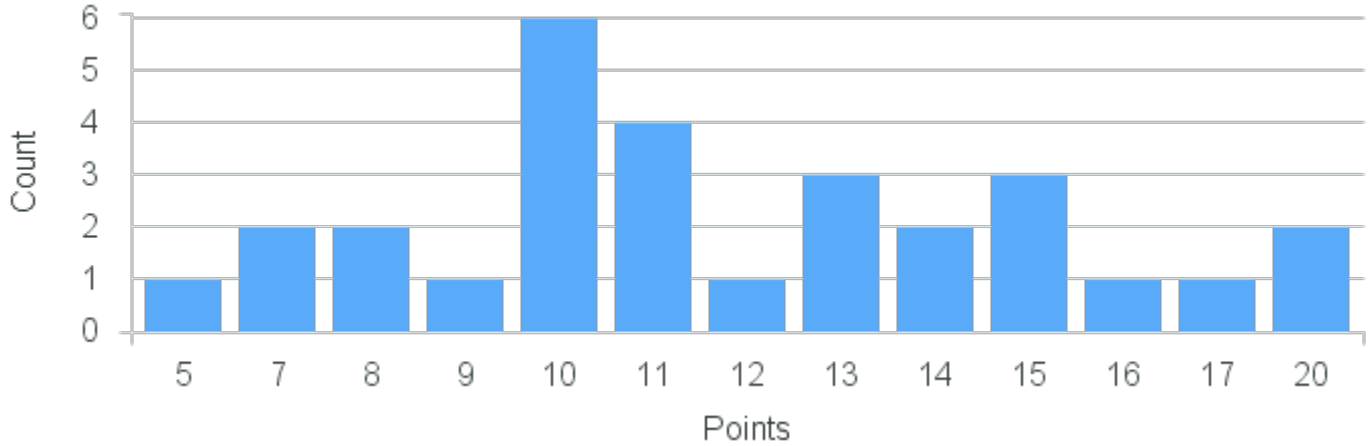

Course Point Distribution for Fall 2021

CRN: 11699
Environmental Law and Policy

Course ID: EV271 2211 Cross List:

Limit: 25
Demand: 29
Waitlisted: 4
Min Points: 8

Department: Environmental Science

Term	Block(s)	CRN	Course ID	See Also	Course Limit	Course Demand	Count	Points
Fall 2021	2	11699	EV271 2211		25	29	2	20
Fall 2021	2	11699	EV271 2211		25	29	1	17
Fall 2021	2	11699	EV271 2211		25	29	1	16
Fall 2021	2	11699	EV271 2211		25	29	3	15
Fall 2021	2	11699	EV271 2211		25	29	2	14
Fall 2021	2	11699	EV271 2211		25	29	3	13
Fall 2021	2	11699	EV271 2211		25	29	1	12
Fall 2021	2	11699	EV271 2211		25	29	4	11
Fall 2021	2	11699	EV271 2211		25	29	6	10
Fall 2021	2	11699	EV271 2211		25	29	1	9
Fall 2021	2	11699	EV271 2211		25	29	2	8
Fall 2021	2	11699	EV271 2211		25	29	2	7
Fall 2021	2	11699	EV271 2211		25	29	1	5