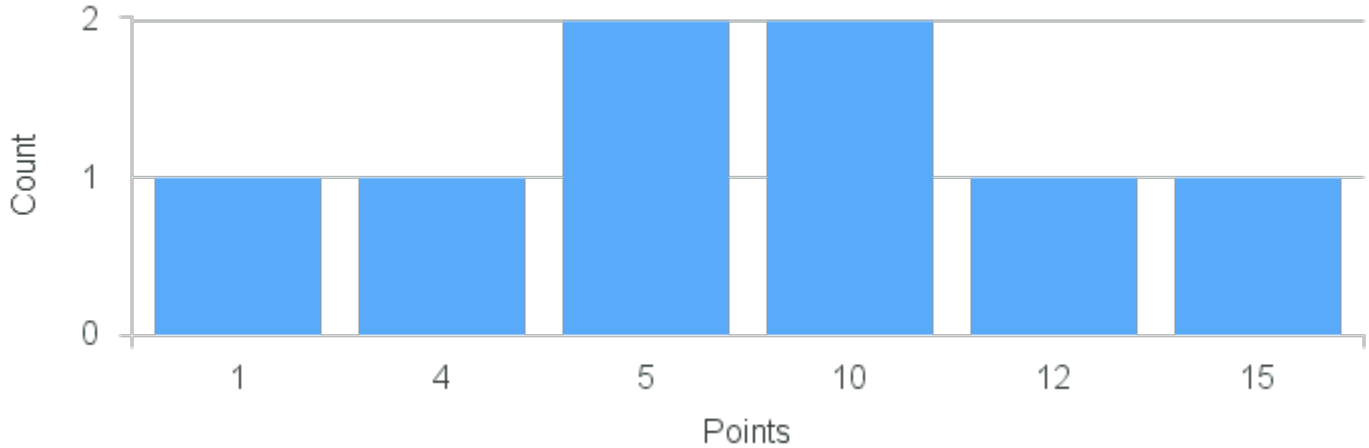

Course Point Distribution for Fall 2021

CRN: 12288

Course ID: SP306 1111 Cross List:

Limit: 18

Cultural Context and Critical Analysis

Demand: 8

Waitlisted: 0

Department: Romance Languages

Term	Block(s)	CRN	Course ID	See Also	Course Limit	Course Demand	Count	Points
Fall 2021	1	12288	SP306 1111		18	8	1	15
Fall 2021	1	12288	SP306 1111		18	8	1	12
Fall 2021	1	12288	SP306 1111		18	8	2	10
Fall 2021	1	12288	SP306 1111		18	8	2	5
Fall 2021	1	12288	SP306 1111		18	8	1	4
Fall 2021	1	12288	SP306 1111		18	8	1	1