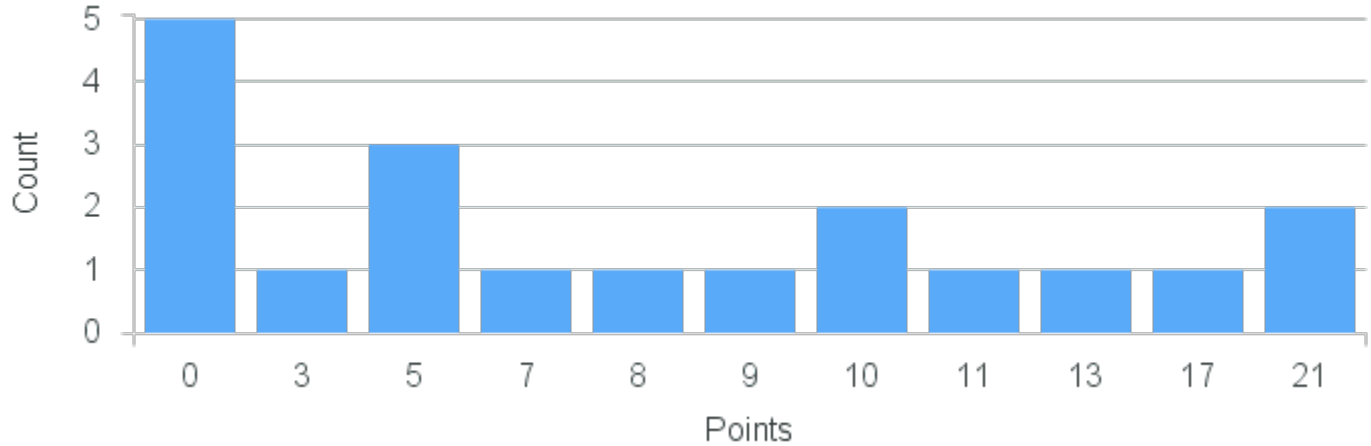

Course Point Distribution for Fall 2021

CRN: 12431

Course ID: HY204 4411 Cross List:

Limit: 25

Dreamworlds and Nightmares in the Soviet Union

Demand: 19

Waitlisted: 0

Department: History