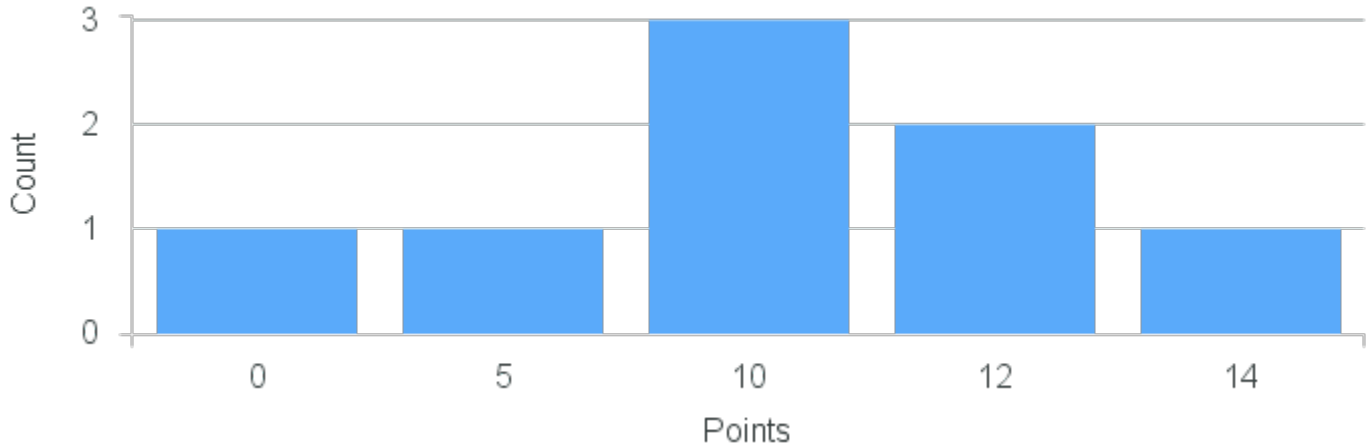

Course Point Distribution for Fall 2021

CRN: 12331
Abstract Algebra I

Course ID: MA321 4411 Cross List:

Limit: 12
Demand: 8
Waitlisted: 0

Department: Mathematics &
Computer Science

Term	Block(s)	CRN	Course ID	See Also	Course Limit	Course Demand	Count	Points
Fall 2021	4	12331	MA321 4411		12	8	1	14
Fall 2021	4	12331	MA321 4411		12	8	2	12
Fall 2021	4	12331	MA321 4411		12	8	3	10
Fall 2021	4	12331	MA321 4411		12	8	1	5
Fall 2021	4	12331	MA321 4411		12	8	1	0