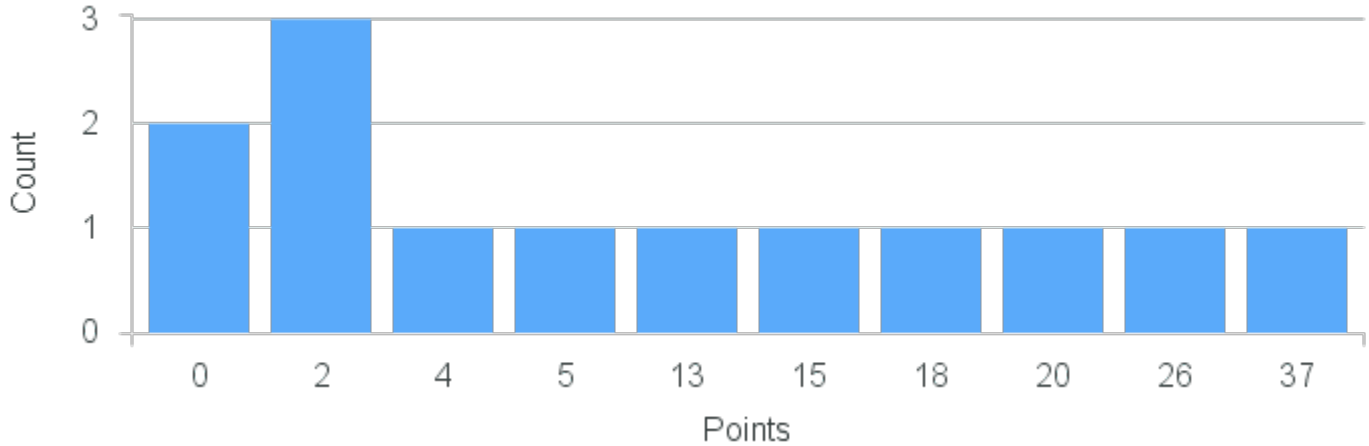

Course Point Distribution for Fall 2021

CRN: 12284
Intermediate Spanish

Course ID: SP201 1211 Cross List:

Limit: 18
Demand: 13
Waitlisted: 0

Department: Spanish & Portuguese

Term	Block(s)	CRN	Course ID	See Also	Course Limit	Course Demand	Count	Points
Fall 2021	1-2	12284	SP201 1211		18	13	1	37
Fall 2021	1-2	12284	SP201 1211		18	13	1	26
Fall 2021	1-2	12284	SP201 1211		18	13	1	20
Fall 2021	1-2	12284	SP201 1211		18	13	1	18
Fall 2021	1-2	12284	SP201 1211		18	13	1	15
Fall 2021	1-2	12284	SP201 1211		18	13	1	13
Fall 2021	1-2	12284	SP201 1211		18	13	1	5
Fall 2021	1-2	12284	SP201 1211		18	13	1	4
Fall 2021	1-2	12284	SP201 1211		18	13	3	2
Fall 2021	1-2	12284	SP201 1211		18	13	2	0