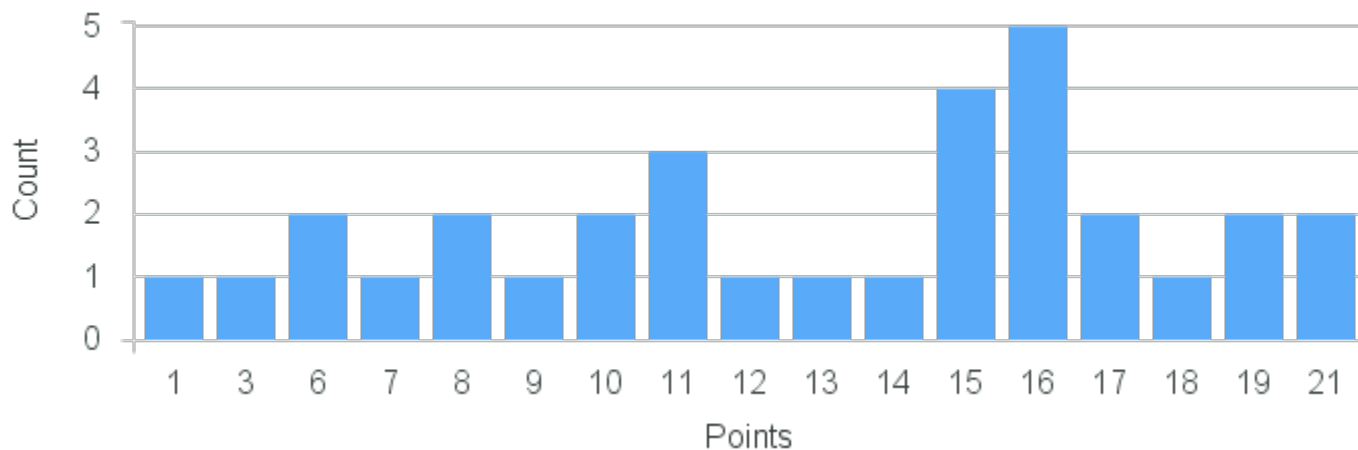

Course Point Distribution for Fall 2021

CRN: 12161

Course ID: MB131 3311 Cross List:

Limit: 24

Introduction to Molecular and Cellular Biology

Demand: 32

Waitlisted: 8

Department: Molecular Biology

Min Points: 10

Term	Block(s)	CRN	Course ID	See Also	Course Limit	Course Demand	Count	Points
Fall 2021	3	12161	MB131 3311		24	32	2	21
Fall 2021	3	12161	MB131 3311		24	32	2	19
Fall 2021	3	12161	MB131 3311		24	32	1	18
Fall 2021	3	12161	MB131 3311		24	32	2	17
Fall 2021	3	12161	MB131 3311		24	32	5	16
Fall 2021	3	12161	MB131 3311		24	32	4	15
Fall 2021	3	12161	MB131 3311		24	32	1	14
Fall 2021	3	12161	MB131 3311		24	32	1	13
Fall 2021	3	12161	MB131 3311		24	32	1	12
Fall 2021	3	12161	MB131 3311		24	32	3	11
Fall 2021	3	12161	MB131 3311		24	32	2	10
Fall 2021	3	12161	MB131 3311		24	32	1	9
Fall 2021	3	12161	MB131 3311		24	32	2	8
Fall 2021	3	12161	MB131 3311		24	32	1	7