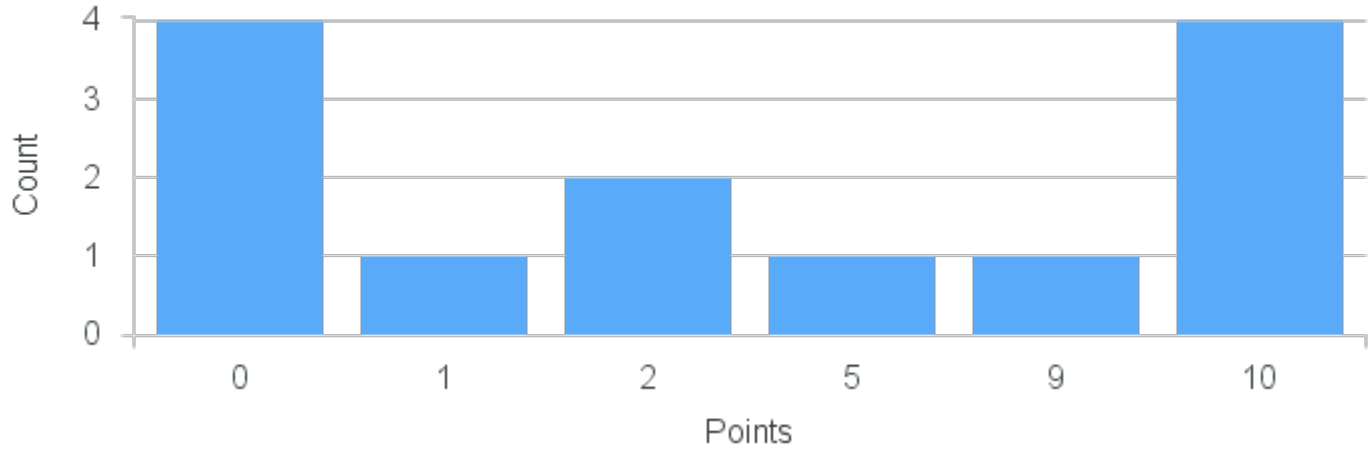

Course Point Distribution for Fall 2021

CRN: 12141
Contemporary Political Philosophy

Course ID: PH341 2211 **Cross List:**

Limit: 18
Demand: 13
Waitlisted: 0

Department: Philosophy

Term	Block(s)	CRN	Course ID	See Also	Course Limit	Course Demand	Count	Points
Fall 2021	2	12141	PH341 2211		18	13	4	10
Fall 2021	2	12141	PH341 2211		18	13	1	9
Fall 2021	2	12141	PH341 2211		18	13	1	5
Fall 2021	2	12141	PH341 2211		18	13	2	2
Fall 2021	2	12141	PH341 2211		18	13	1	1
Fall 2021	2	12141	PH341 2211		18	13	4	0