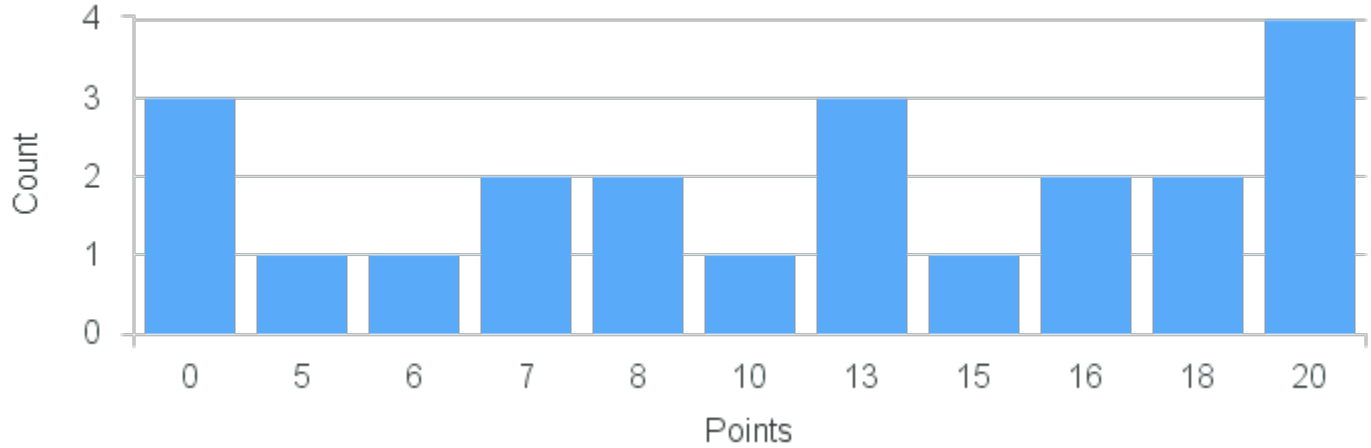

Course Point Distribution for Fall 2021

CRN: 12378

Course ID: AS110 3311 Cross List:

Limit: 16

Art Studio Foundations: Topics: Virtual Reality

Demand: 22

Waitlisted: 6

Department: Art

Min Points: 7

Term	Block(s)	CRN	Course ID	See Also	Course Limit	Course Demand	Count	Points
Fall 2021	3	12378	AS110 3311		16	22	4	20
Fall 2021	3	12378	AS110 3311		16	22	2	18
Fall 2021	3	12378	AS110 3311		16	22	2	16
Fall 2021	3	12378	AS110 3311		16	22	1	15
Fall 2021	3	12378	AS110 3311		16	22	3	13
Fall 2021	3	12378	AS110 3311		16	22	1	10
Fall 2021	3	12378	AS110 3311		16	22	2	8
Fall 2021	3	12378	AS110 3311		16	22	2	7
Fall 2021	3	12378	AS110 3311		16	22	1	6
Fall 2021	3	12378	AS110 3311		16	22	1	5
Fall 2021	3	12378	AS110 3311		16	22	3	0