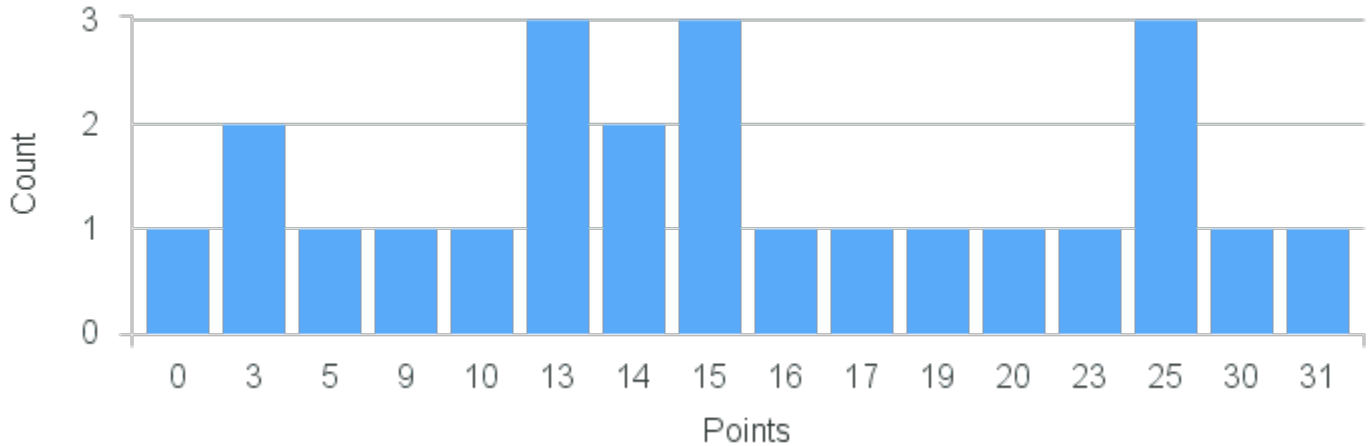

Course Point Distribution for Fall 2021

CRN: 12327
Calculus 1

Course ID: MA126 2211 Cross List:

Limit: 25
Demand: 24
Waitlisted: 0

Department: Mathematics &
Computer Science

Term	Block(s)	CRN	Course ID	See Also	Course Limit	Course Demand	Count	Points
Fall 2021	2	12327	MA126 2211		25	24	1	31
Fall 2021	2	12327	MA126 2211		25	24	1	30
Fall 2021	2	12327	MA126 2211		25	24	3	25
Fall 2021	2	12327	MA126 2211		25	24	1	23
Fall 2021	2	12327	MA126 2211		25	24	1	20
Fall 2021	2	12327	MA126 2211		25	24	1	19
Fall 2021	2	12327	MA126 2211		25	24	1	17
Fall 2021	2	12327	MA126 2211		25	24	1	16
Fall 2021	2	12327	MA126 2211		25	24	3	15
Fall 2021	2	12327	MA126 2211		25	24	2	14
Fall 2021	2	12327	MA126 2211		25	24	3	13
Fall 2021	2	12327	MA126 2211		25	24	1	10
Fall 2021	2	12327	MA126 2211		25	24	1	9
Fall 2021	2	12327	MA126 2211		25	24	1	5