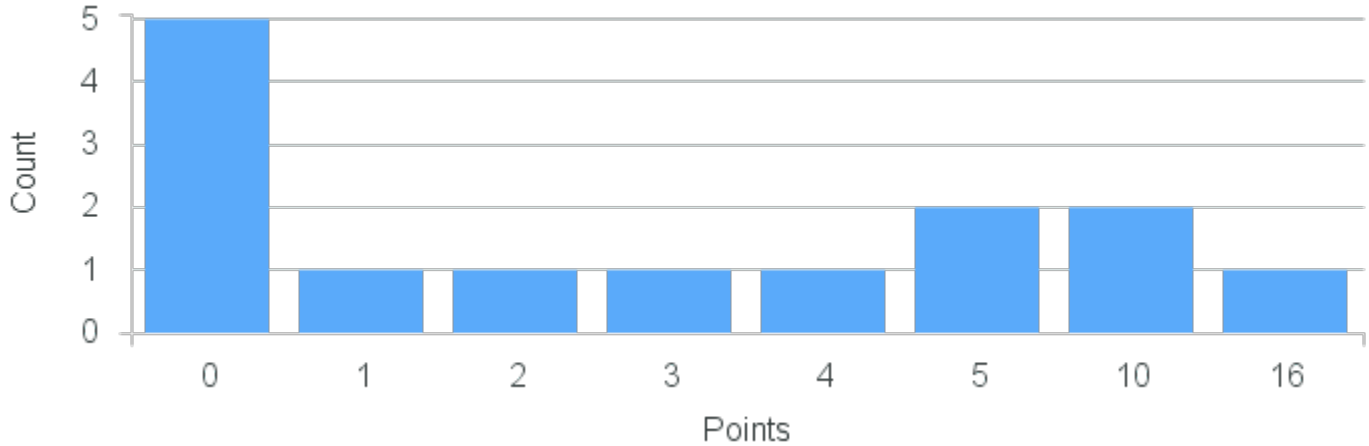

Course Point Distribution for Fall 2021

CRN: 12279
Cultural Context and Critical Analysis

Course ID: SP306 4411 **Cross List:**

Limit: 18
Demand: 14
Waitlisted: 0

Department: Romance Languages

Term	Block(s)	CRN	Course ID	See Also	Course Limit	Course Demand	Count	Points
Fall 2021	4	12279	SP306 4411		18	14	1	16
Fall 2021	4	12279	SP306 4411		18	14	2	10
Fall 2021	4	12279	SP306 4411		18	14	2	5
Fall 2021	4	12279	SP306 4411		18	14	1	4
Fall 2021	4	12279	SP306 4411		18	14	1	3
Fall 2021	4	12279	SP306 4411		18	14	1	2
Fall 2021	4	12279	SP306 4411		18	14	1	1
Fall 2021	4	12279	SP306 4411		18	14	5	0