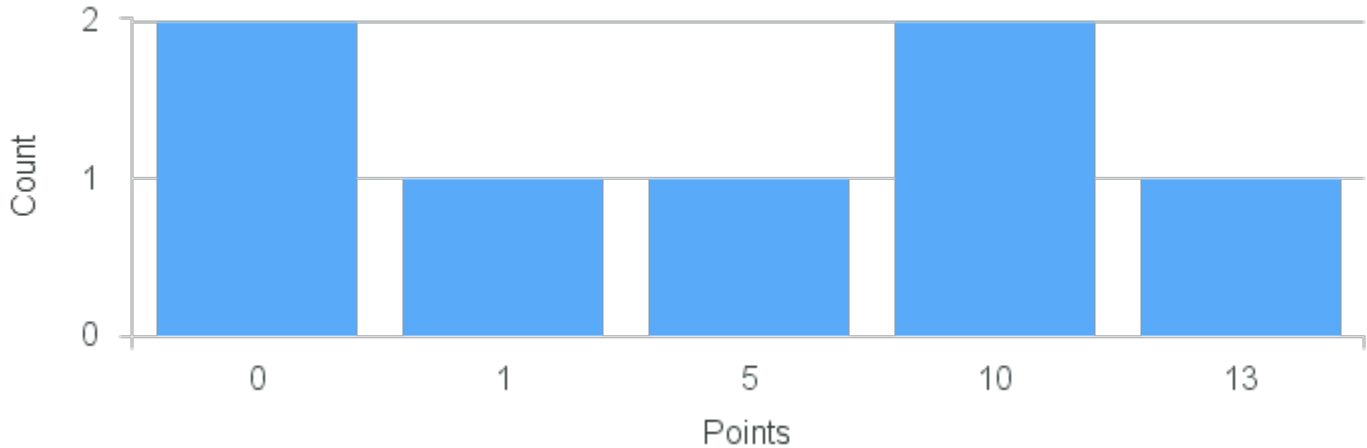

Course Point Distribution for Fall 2021

CRN: 11895

Course ID: RM185 4411 **Cross List:**

Limit: 25

Introduction to the Comparative Study of Race and Ethnicity

Demand: 7

Waitlisted: 0

Department: Race, Ethnicity, and Migration