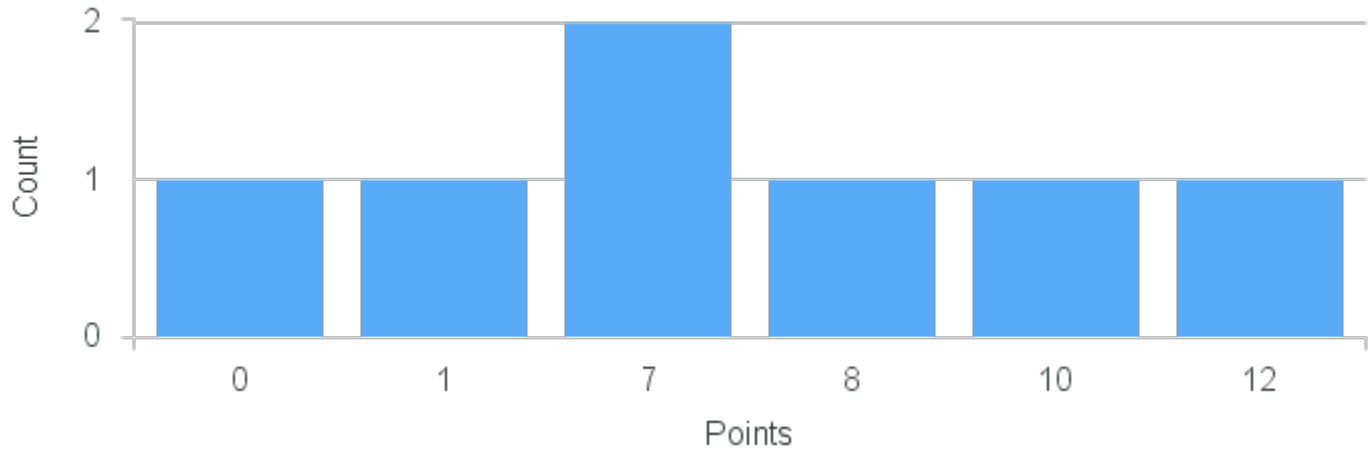

Course Point Distribution for Fall 2021

CRN: 12028

Course ID: AN308 4411 Cross List:

Limit: 25

Topics in Anthropology: Climate and Human Behavior

Demand: 7

Waitlisted: 0

Department: Anthropology

Term	Block(s)	CRN	Course ID	See Also	Course Limit	Course Demand	Count	Points
Fall 2021	4	12028	AN308 4411		25	7	1	12
Fall 2021	4	12028	AN308 4411		25	7	1	10
Fall 2021	4	12028	AN308 4411		25	7	1	8
Fall 2021	4	12028	AN308 4411		25	7	2	7
Fall 2021	4	12028	AN308 4411		25	7	1	1
Fall 2021	4	12028	AN308 4411		25	7	1	0