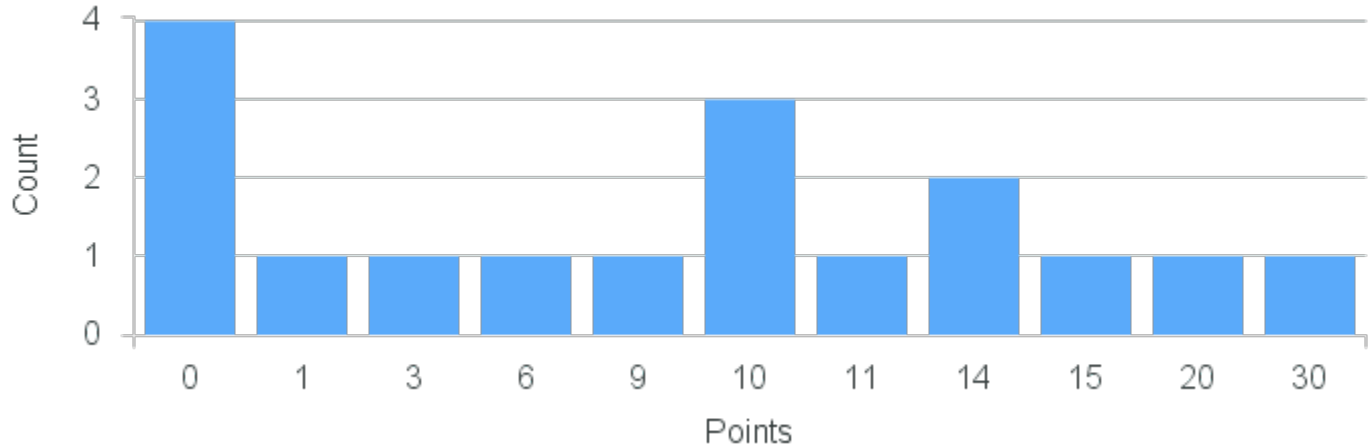

Course Point Distribution for Fall 2021

CRN: 12124

Course ID: DA200 1111 Cross List: TH200 1121,PH203 1111

Limit: 25

Topics in Dance: Philosophies of the Body

Demand: 17

Waitlisted: 0

Department: Drama & Dance

Term	Block(s)	CRN	Course ID	See Also	Course Limit	Course Demand	Count	Points
Fall 2021	1	12124	DA200 1111	TH200 1121,PH203 1111	25	17	1	30
Fall 2021	1	12124	DA200 1111	TH200 1121,PH203 1111	25	17	1	20
Fall 2021	1	12124	DA200 1111	TH200 1121,PH203 1111	25	17	1	15
Fall 2021	1	12124	DA200 1111	TH200 1121,PH203 1111	25	17	2	14
Fall 2021	1	12124	DA200 1111	TH200 1121,PH203 1111	25	17	1	11
Fall 2021	1	12124	DA200 1111	TH200 1121,PH203 1111	25	17	3	10
Fall 2021	1	12124	DA200 1111	TH200 1121,PH203 1111	25	17	1	9
Fall 2021	1	12124	DA200 1111	TH200 1121,PH203 1111	25	17	1	6
Fall 2021	1	12124	DA200 1111	TH200 1121,PH203 1111	25	17	1	3
Fall 2021	1	12124	DA200 1111	TH200 1121,PH203 1111	25	17	1	1
Fall 2021	1	12124	DA200 1111	TH200 1121,PH203 1111	25	17	4	0