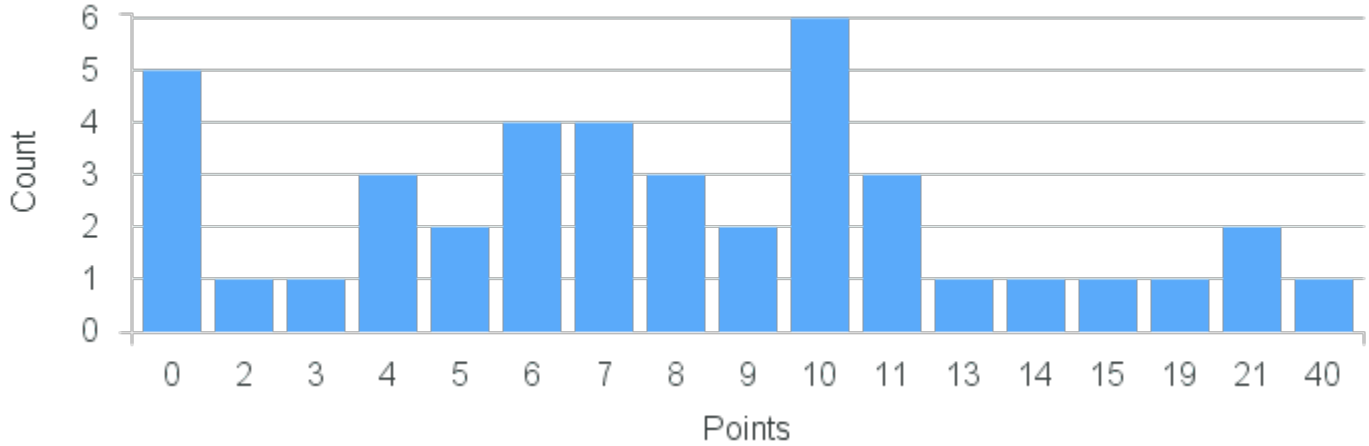

Course Point Distribution for Fall 2021

CRN: 12237
Global Inequality

Course ID: SO116 3311 Cross List: RM116 3311

Limit: 25
Demand: 41
Waitlisted: 16
Min Points: 7

Department: Sociology

Term	Block(s)	CRN	Course ID	See Also	Course Limit	Course Demand	Count	Points
Fall 2021	3	12237	SO116 3311	RM116 3311	25	41	1	40
Fall 2021	3	12237	SO116 3311	RM116 3311	25	41	2	21
Fall 2021	3	12237	SO116 3311	RM116 3311	25	41	1	19
Fall 2021	3	12237	SO116 3311	RM116 3311	25	41	1	15
Fall 2021	3	12237	SO116 3311	RM116 3311	25	41	1	14
Fall 2021	3	12237	SO116 3311	RM116 3311	25	41	1	13
Fall 2021	3	12237	SO116 3311	RM116 3311	25	41	3	11
Fall 2021	3	12237	SO116 3311	RM116 3311	25	41	6	10
Fall 2021	3	12237	SO116 3311	RM116 3311	25	41	2	9
Fall 2021	3	12237	SO116 3311	RM116 3311	25	41	3	8
Fall 2021	3	12237	SO116 3311	RM116 3311	25	41	4	7
Fall 2021	3	12237	SO116 3311	RM116 3311	25	41	4	6
Fall 2021	3	12237	SO116 3311	RM116 3311	25	41	2	5
Fall 2021	3	12237	SO116 3311	RM116 3311	25	41	3	4