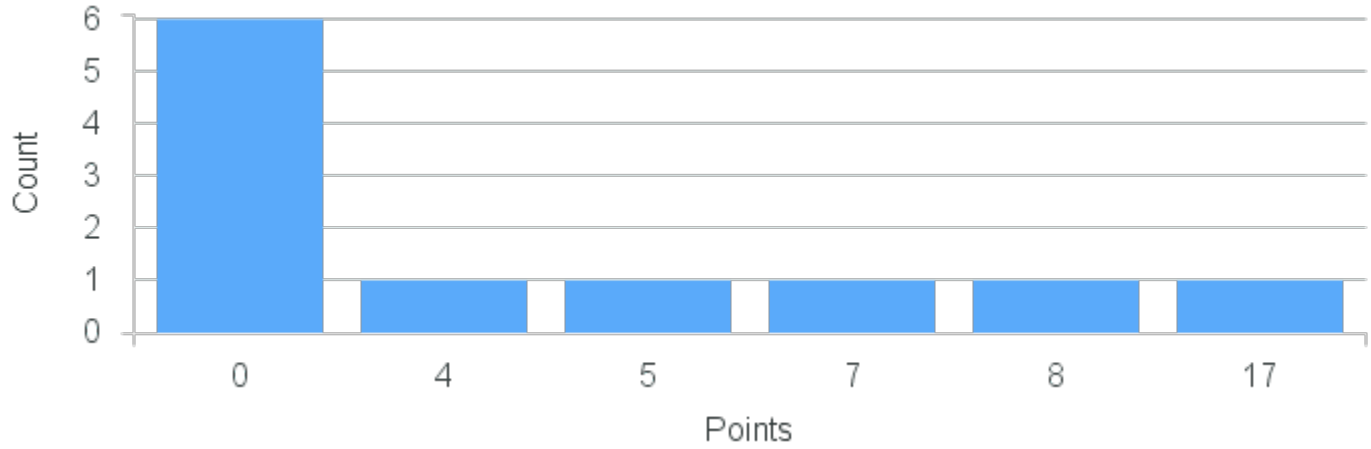

Course Point Distribution for Fall 2021

CRN: 11914
Composition

Course ID: MU301 1111 Cross List:

Limit: 25
Demand: 11
Waitlisted: 0

Department: Music

Term	Block(s)	CRN	Course ID	See Also	Course Limit	Course Demand	Count	Points
Fall 2021	1	11914	MU301 1111		25	11	1	17
Fall 2021	1	11914	MU301 1111		25	11	1	8
Fall 2021	1	11914	MU301 1111		25	11	1	7
Fall 2021	1	11914	MU301 1111		25	11	1	5
Fall 2021	1	11914	MU301 1111		25	11	1	4
Fall 2021	1	11914	MU301 1111		25	11	6	0