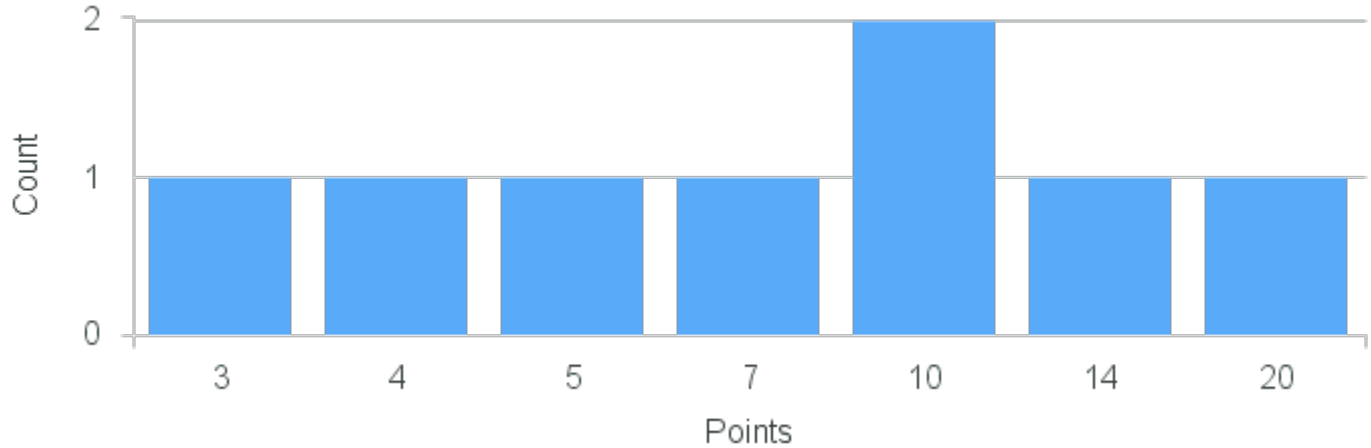

Topics in Italian Culture: Being Happy

Demand: 8

Waitlisted: 0

Department: Romance Languages

Term	Block(s)	CRN	Course ID	See Also	Course Limit	Course Demand	Count	Points
Fall 2021	2	12230	IT320 2211		25	8	1	20
Fall 2021	2	12230	IT320 2211		25	8	1	14
Fall 2021	2	12230	IT320 2211		25	8	2	10
Fall 2021	2	12230	IT320 2211		25	8	1	7
Fall 2021	2	12230	IT320 2211		25	8	1	5
Fall 2021	2	12230	IT320 2211		25	8	1	4
Fall 2021	2	12230	IT320 2211		25	8	1	3