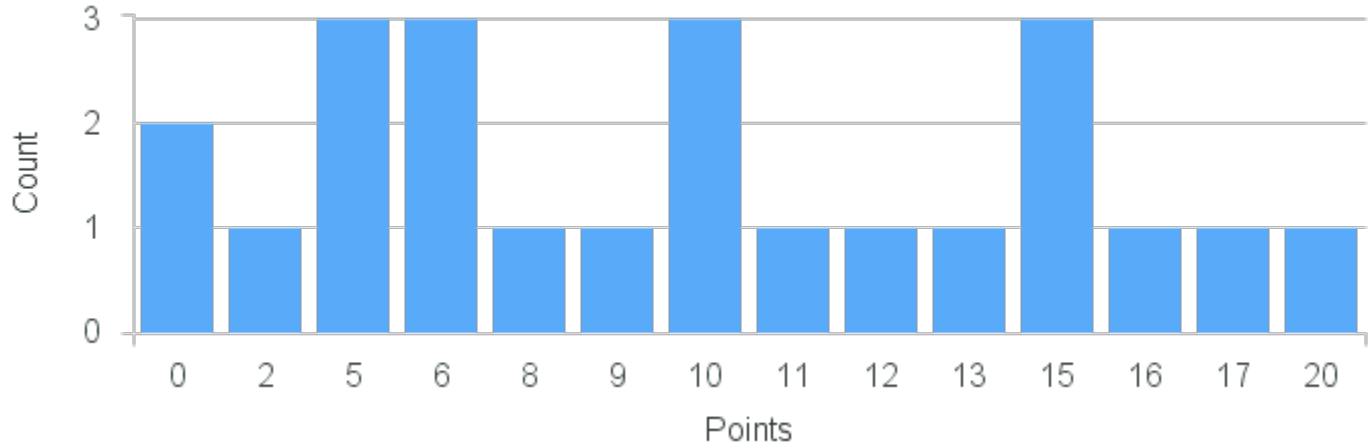

Course Point Distribution for Fall 2021

CRN: 11927

Course ID: PS211 2211 Cross List:

Limit: 25

Women, Government and Public Policy

Demand: 23

Waitlisted: 0

Department: Political Science