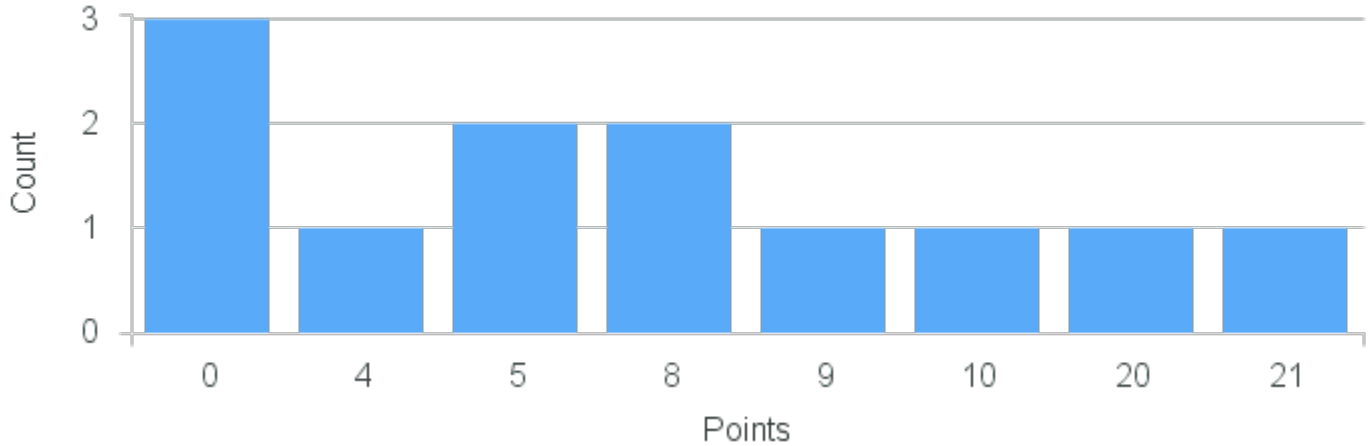

Course Point Distribution for Fall 2021

CRN: 11932

Course ID: HY110 2211 Cross List:

Limit: 25

Encountering the Past: Histories of Race and Film

Demand: 12

Waitlisted: 0

Department: History

Term	Block(s)	CRN	Course ID	See Also	Course Limit	Course Demand	Count	Points
Fall 2021	2	11932	HY110 2211		25	12	1	21
Fall 2021	2	11932	HY110 2211		25	12	1	20
Fall 2021	2	11932	HY110 2211		25	12	1	10
Fall 2021	2	11932	HY110 2211		25	12	1	9
Fall 2021	2	11932	HY110 2211		25	12	2	8
Fall 2021	2	11932	HY110 2211		25	12	2	5
Fall 2021	2	11932	HY110 2211		25	12	1	4
Fall 2021	2	11932	HY110 2211		25	12	3	0