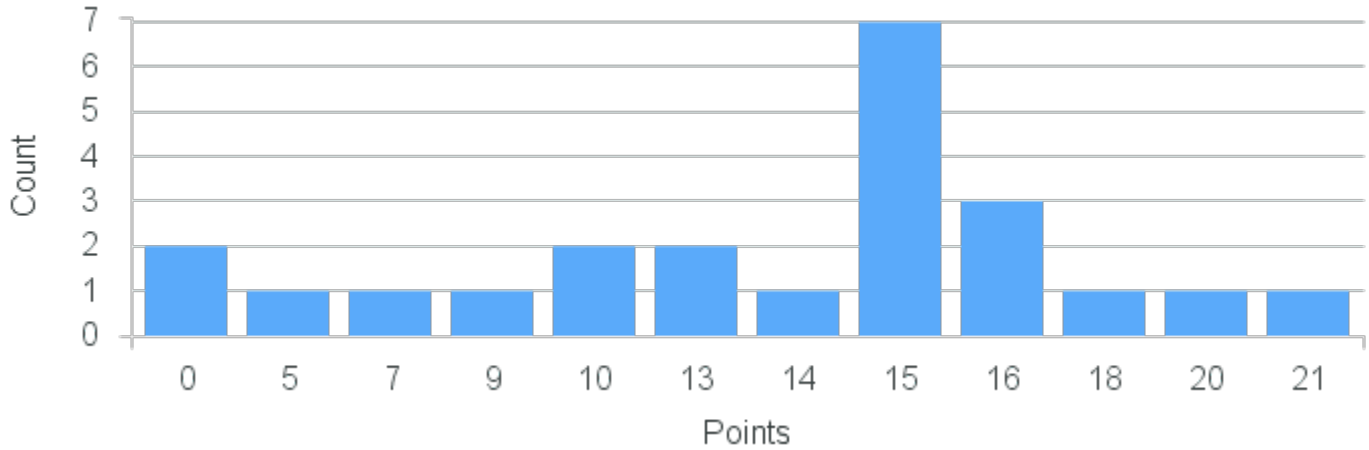

Course Point Distribution for Fall 2021

CRN: 12358
Computer Science I

Course ID: CP122 3311 Cross List:

Limit: 25
Demand: 23
Waitlisted: 0

Department: Mathematics &
Computer Science

Term	Block(s)	CRN	Course ID	See Also	Course Limit	Course Demand	Count	Points
Fall 2021	3	12358	CP122 3311		25	23	1	21
Fall 2021	3	12358	CP122 3311		25	23	1	20
Fall 2021	3	12358	CP122 3311		25	23	1	18
Fall 2021	3	12358	CP122 3311		25	23	3	16
Fall 2021	3	12358	CP122 3311		25	23	7	15
Fall 2021	3	12358	CP122 3311		25	23	1	14
Fall 2021	3	12358	CP122 3311		25	23	2	13
Fall 2021	3	12358	CP122 3311		25	23	2	10
Fall 2021	3	12358	CP122 3311		25	23	1	9
Fall 2021	3	12358	CP122 3311		25	23	1	7
Fall 2021	3	12358	CP122 3311		25	23	1	5
Fall 2021	3	12358	CP122 3311		25	23	2	0