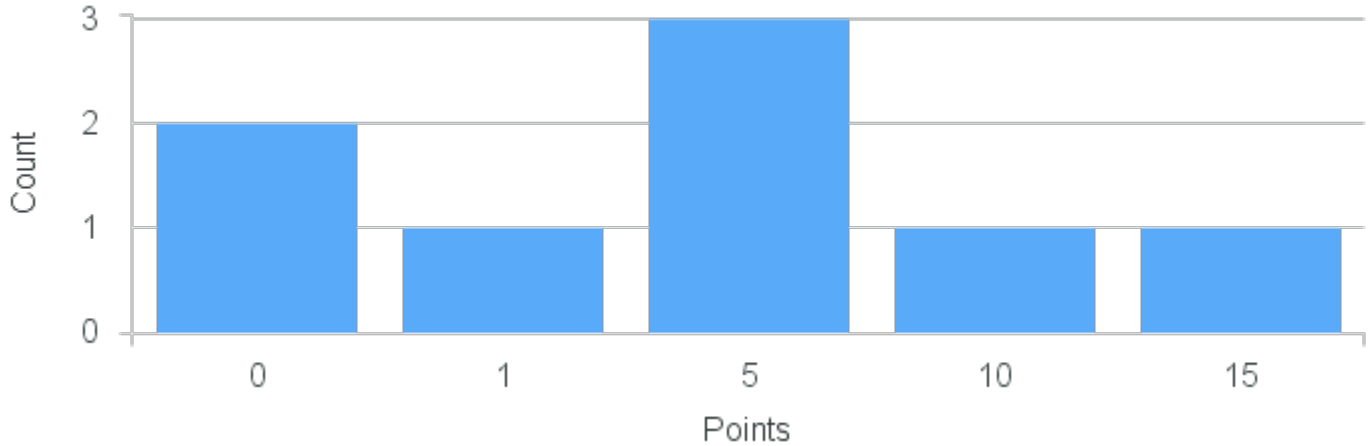

Course Point Distribution for Fall 2021

CRN: 11903

Course ID: HY200 1141 Cross List:

Limit: 25

Topics in History: Atlantic Revolutions, 1688-1804

Demand: 8

Waitlisted: 0

Department: History