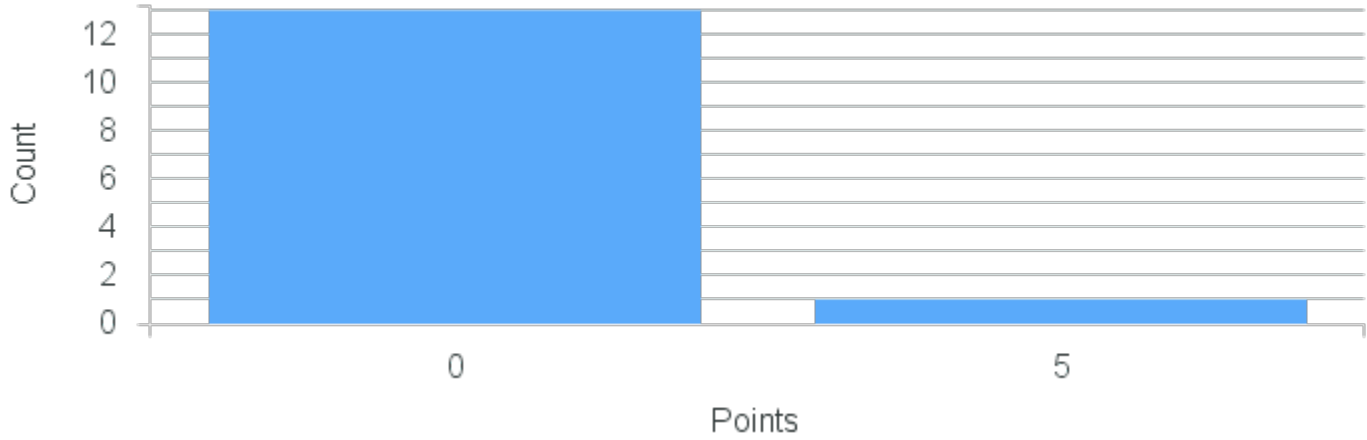

Demand: 14

Waitlisted: 0

Department: Theatre and Dance

Term	Block(s)	CRN	Course ID	See Also	Course Limit	Course Demand	Count	Points
Fall 2021	4	12205	TH200 4411	SP308 4411	25	14	1	5
Fall 2021	4	12205	TH200 4411	SP308 4411	25	14	13	0