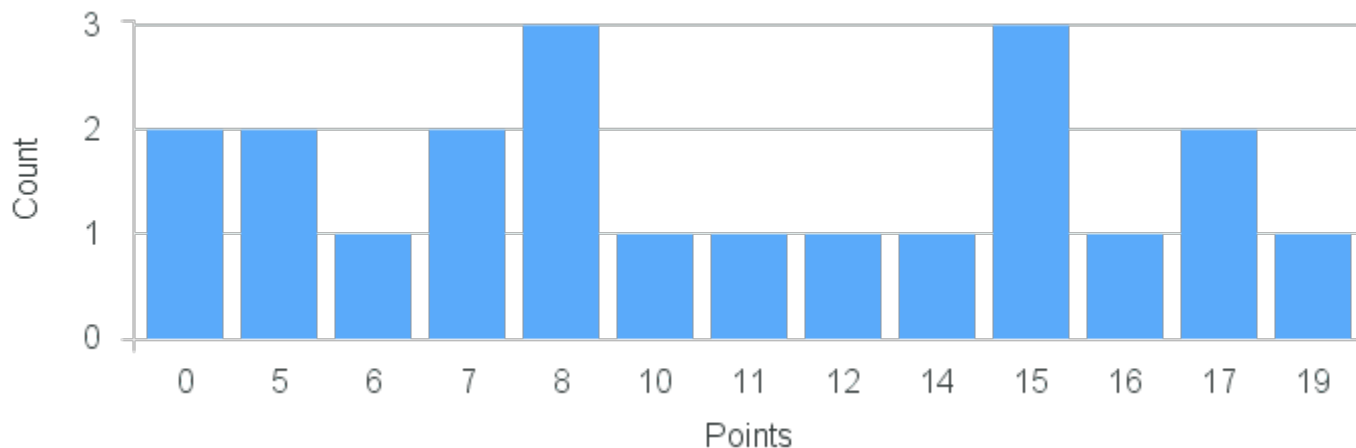

Course Point Distribution for Fall 2021

CRN: 12233

Course ID: MB201 2221 **Cross List:**

Limit: 24

Laboratory in Molecular and Cellular Biology and Genetics

Demand: 21

Waitlisted: 0

Department: Molecular Biology