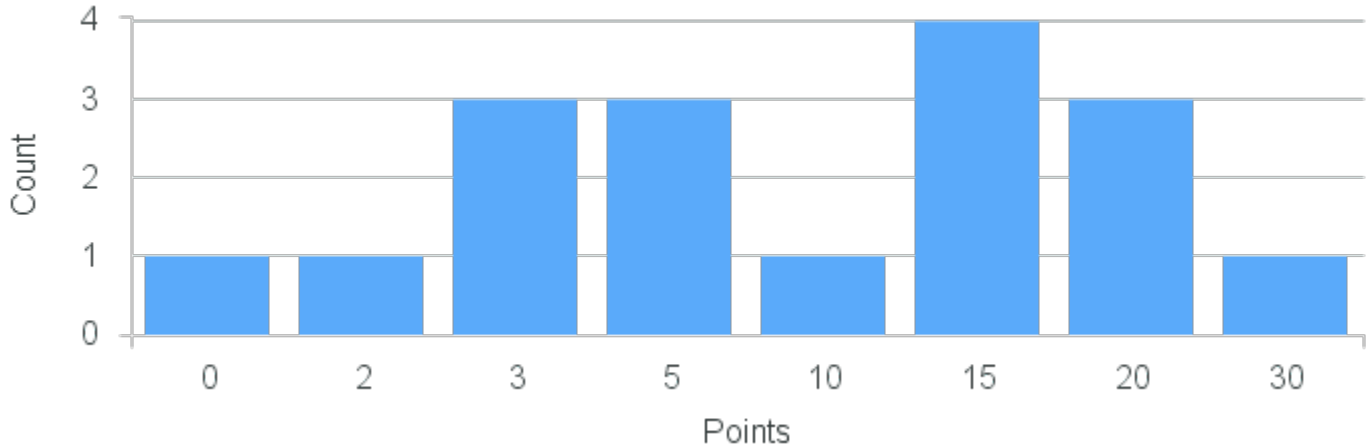

Course Point Distribution for Fall 2021

CRN: 12218
Quantitative Research Methods

Course ID: SO301 1111 Cross List:

Limit: 25
Demand: 17
Waitlisted: 0

Department: Sociology

Term	Block(s)	CRN	Course ID	See Also	Course Limit	Course Demand	Count	Points
Fall 2021	1	12218	SO301 1111		25	17	1	30
Fall 2021	1	12218	SO301 1111		25	17	3	20
Fall 2021	1	12218	SO301 1111		25	17	4	15
Fall 2021	1	12218	SO301 1111		25	17	1	10
Fall 2021	1	12218	SO301 1111		25	17	3	5
Fall 2021	1	12218	SO301 1111		25	17	3	3
Fall 2021	1	12218	SO301 1111		25	17	1	2
Fall 2021	1	12218	SO301 1111		25	17	1	0