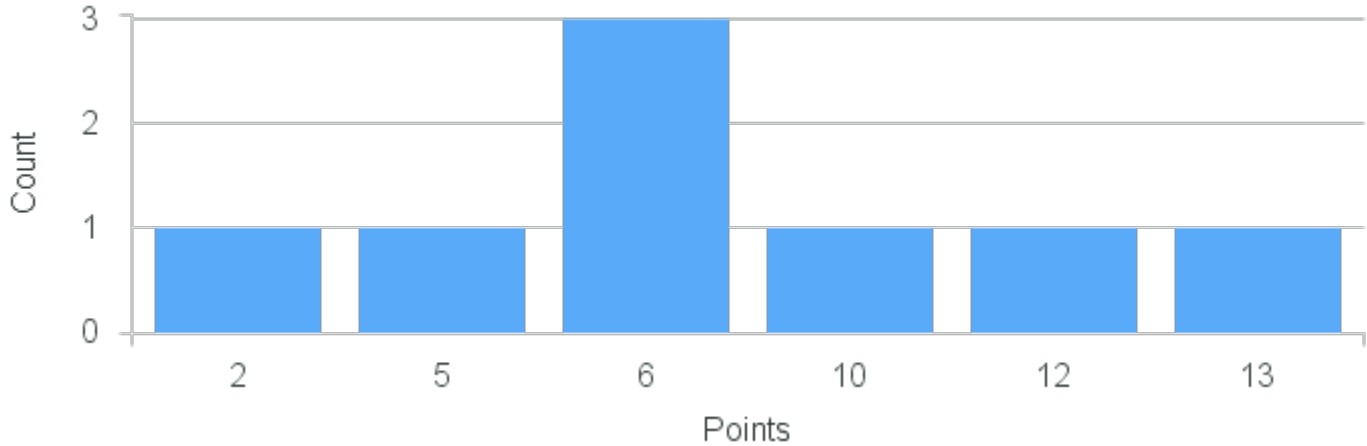

Course Point Distribution for Fall 2021

CRN: 12450

Course ID: CO130 4411 **Cross List:** EN230 4411,EV261 4411

Limit: 25

Literature and Contemporary Issues: Global Literature and the Environment

Demand: 8

Waitlisted: 0

Department: Comparative Literature

Term	Block(s)	CRN	Course ID	See Also	Course Limit	Course Demand	Count	Points
Fall 2021	4	12450	CO130 4411	EN230 4411,EV261 4411	25	8	1	13
Fall 2021	4	12450	CO130 4411	EN230 4411,EV261 4411	25	8	1	12
Fall 2021	4	12450	CO130 4411	EN230 4411,EV261 4411	25	8	1	10
Fall 2021	4	12450	CO130 4411	EN230 4411,EV261 4411	25	8	3	6
Fall 2021	4	12450	CO130 4411	EN230 4411,EV261 4411	25	8	1	5
Fall 2021	4	12450	CO130 4411	EN230 4411,EV261 4411	25	8	1	2