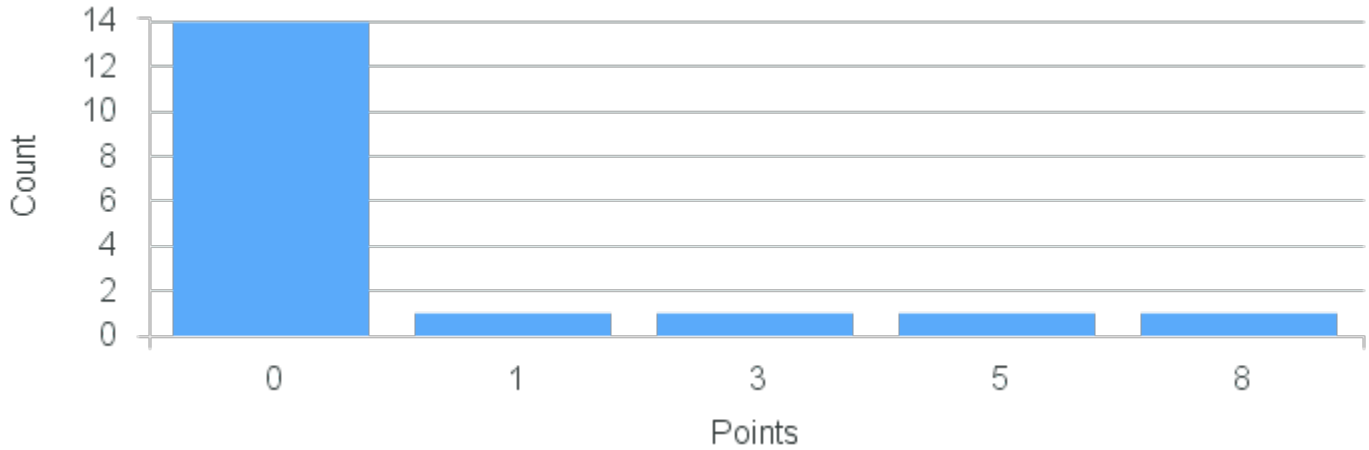

Course Point Distribution for Fall 2021

CRN: 11659

Course ID: FM301 1111 **Cross List:**

Limit: 25

Advanced Theory and Research Methods

Demand: 18

Waitlisted: 0

Department: Film and New Media
Studies

Term	Block(s)	CRN	Course ID	See Also	Course Limit	Course Demand	Count	Points
Fall 2021	1	11659	FM301 1111		25	18	1	8
Fall 2021	1	11659	FM301 1111		25	18	1	5
Fall 2021	1	11659	FM301 1111		25	18	1	3
Fall 2021	1	11659	FM301 1111		25	18	1	1
Fall 2021	1	11659	FM301 1111		25	18	14	0