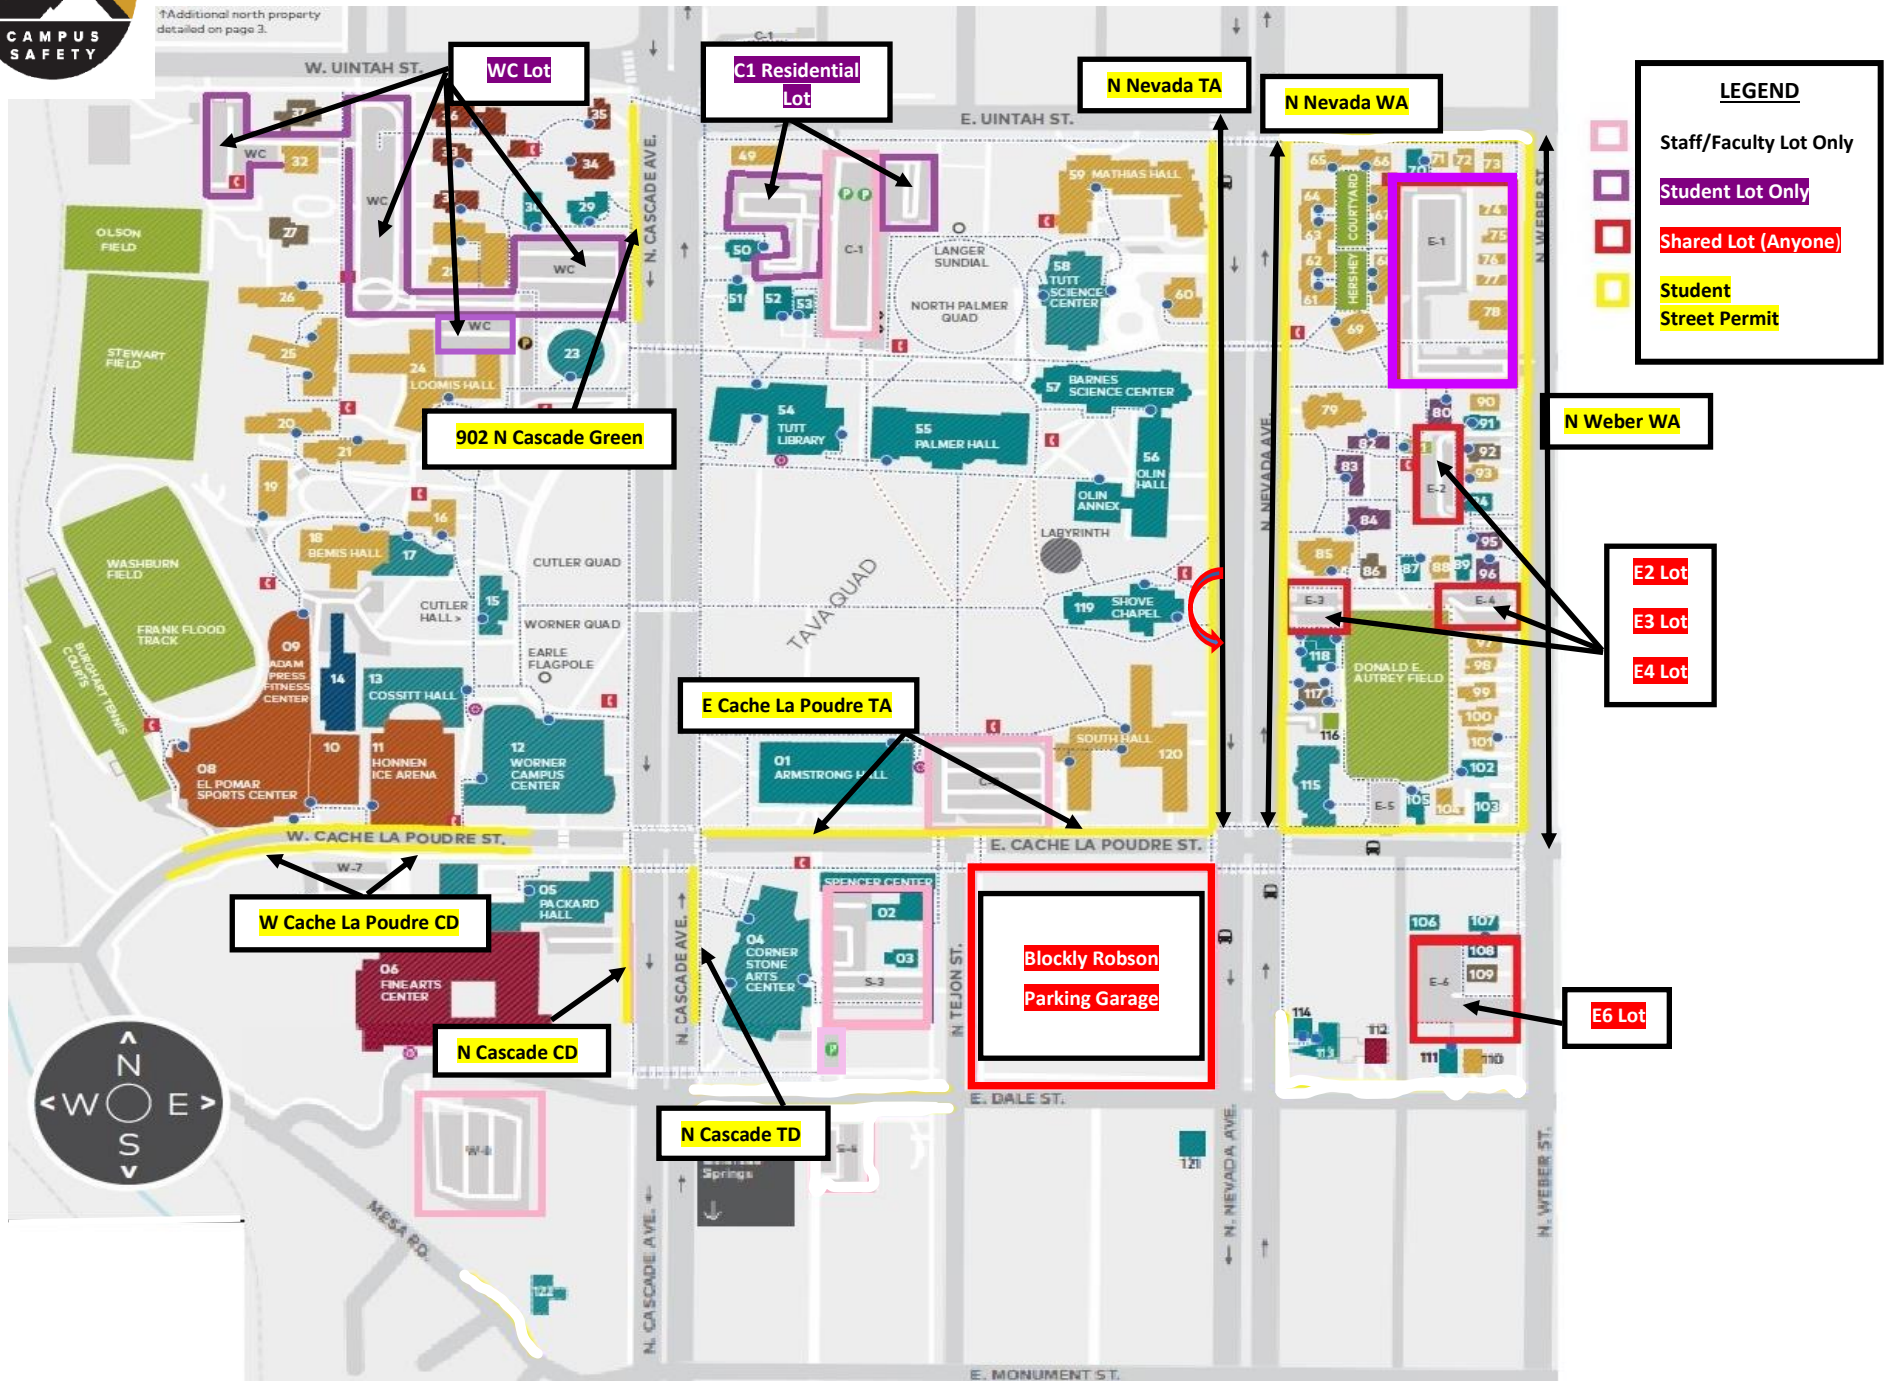

24-25 Parking Permit Location Options for Students

†Additional north property detailed on page 3.

LEGEND

- Staff/Faculty Lot Only
- Student Lot Only
- Shared Lot (Anyone)
- Student Street Permit

E2 Lot

E3 Lot

E4 Lot

E6 Lot

Blockly Robson

Parking Garage

WC Lot

C1 Residential Lot

N Nevada TA

N Nevada WA

902 N Cascade Green

E Cache La Poudre TA

W Cache La Poudre CD

N Cascade CD

N Cascade TD

N Weber WA