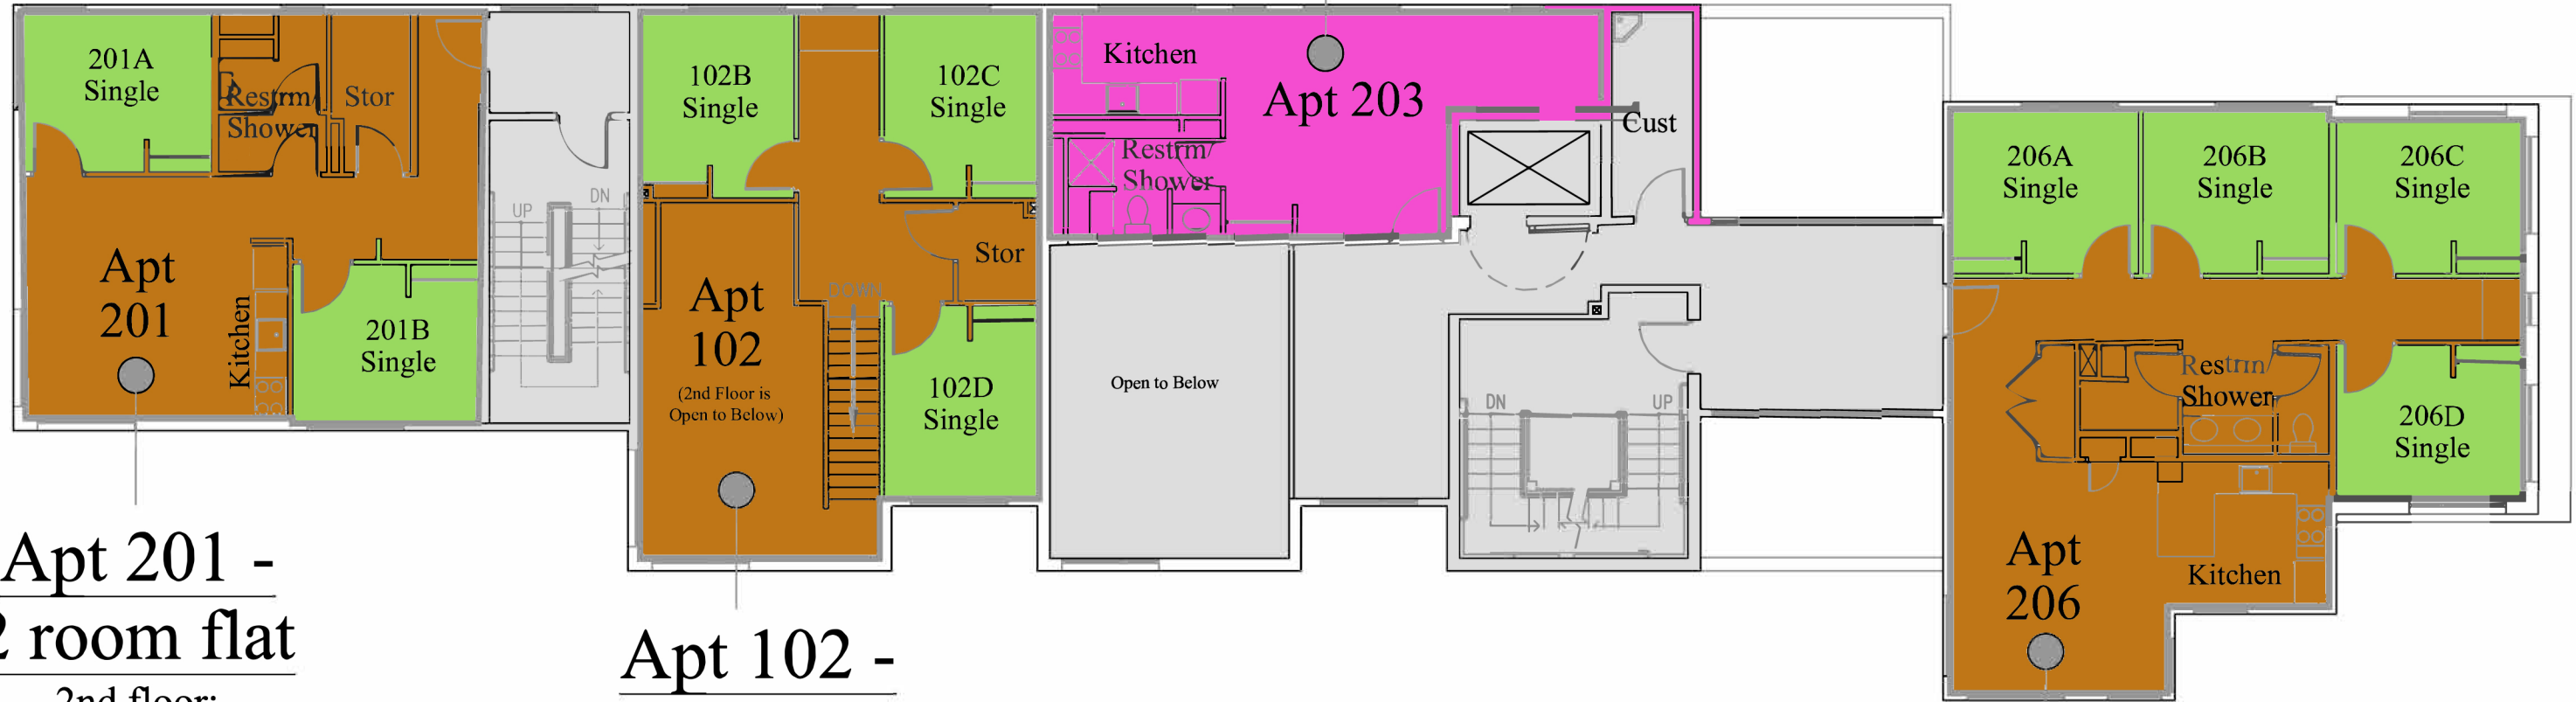

Apt 203 -
1 room studio

Apt 201 -
2 room flat
2nd floor:
Rooms 201A, 201B

Apt 102 -
4 room loft
1st floor: Room 102A
(See El Diente - 1st floor)
2nd floor: Rooms 102B, 102C, 102D

Residential Housing Legend

- Single
- Apartment Commons
- Studio Apartment
- Building Support

Apt 206 -
4 room flat
2nd floor: Rooms 206A, 206B,
206C, 206D