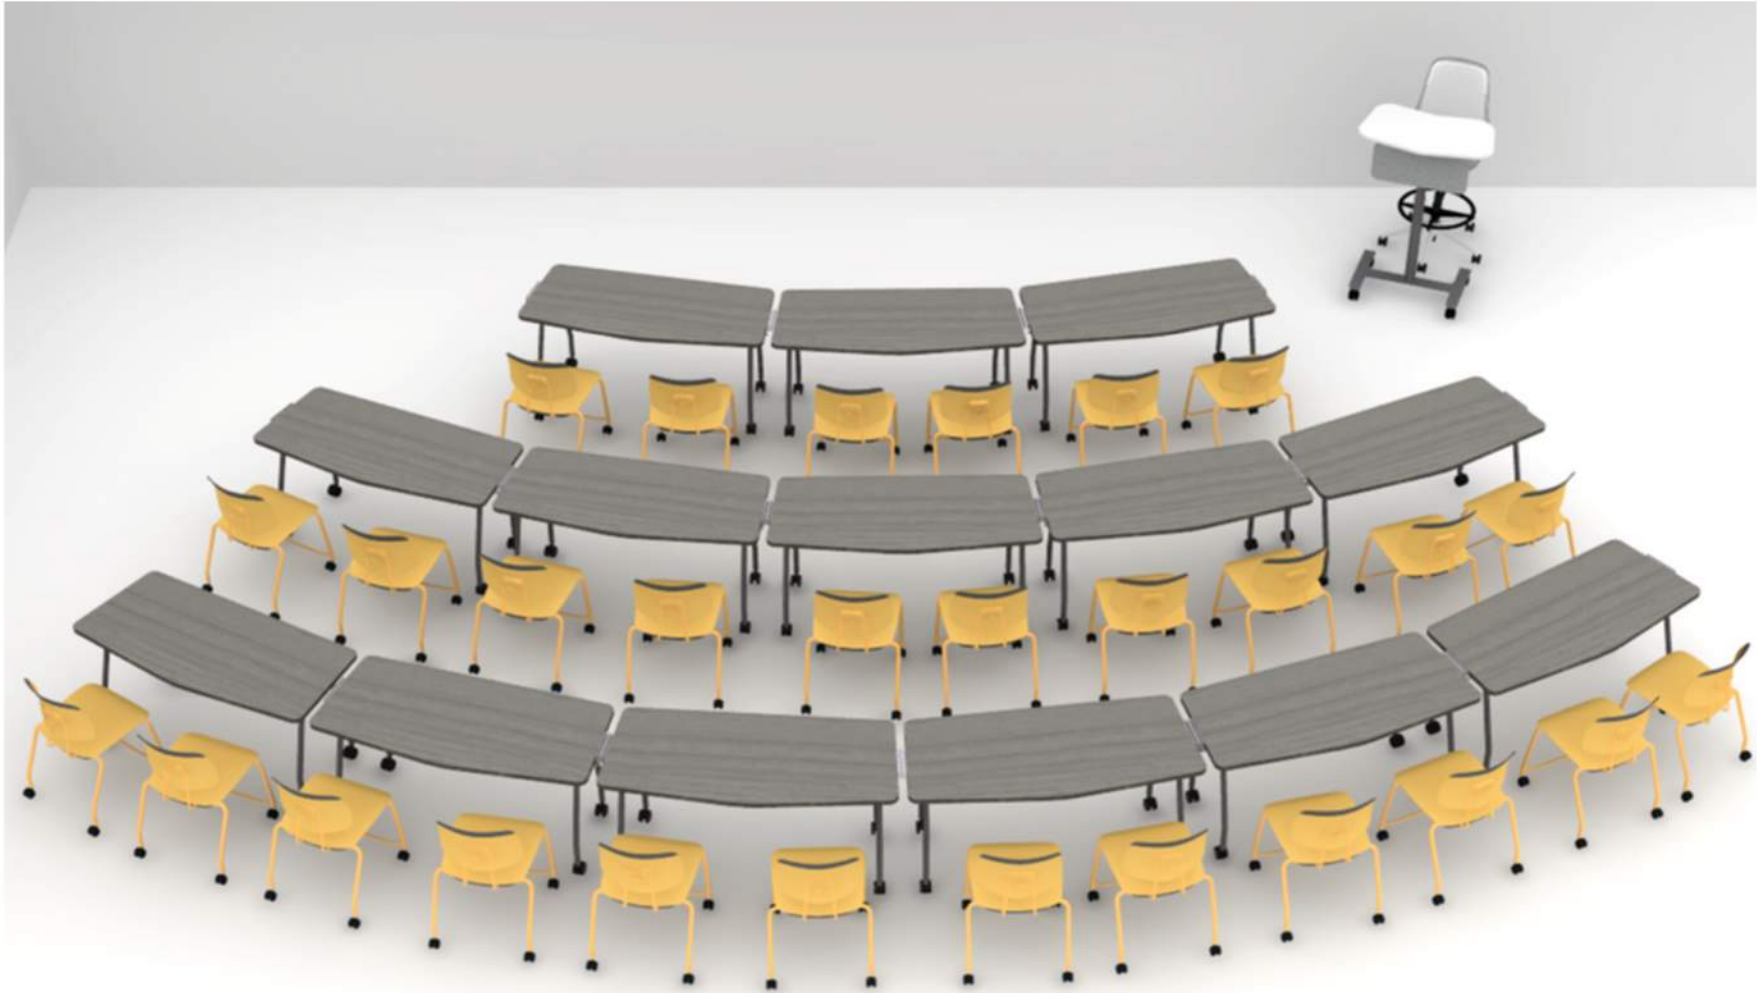

- Concur Flip Top Desk

- Max Stacker III Chair

- AMQ Desk with BBF Pedestal
- Bixby Lite Work Chair

CLASSROOM B

INCLUDES:

- 14 Mobile Flip Top Tables 24"x 60"
- 28 Classroom Chairs
- Teacher's Desk and Chair

\$16,823.33(furniture only)

CLASSROOM B

- RondoLift Height-Adjustable Desk with Modesty

- Panto Move Lupo Chair

- Shift+ Fusion/Flip Table
- Panto Swing Lupo Chair

CLASSROOM C

INCLUDES:

- 14 Mobile Flip Top Tables 24"x 60"
- 28 Classroom Chairs
- Teacher's Desk and Chair

\$16,834.59 (furniture only)

CLASSROOM C

- Tenor chairs with coat/backpack hook

- Flex Chevron Mobile Table with Modesty
- Series 1 Stool

- Verb Chevron Shaped Desk

PRIVATE OFFICE A1

INCLUDES:

- OFGO Laminate
- 36"x72" Fixed Desk
- 24"x48" Return Surface
- 48"w Tackboard
- Mobile BF Pedestal
- Wardrobe Cabinet
- Move Guest Chairs
- Series 1 Task Chair