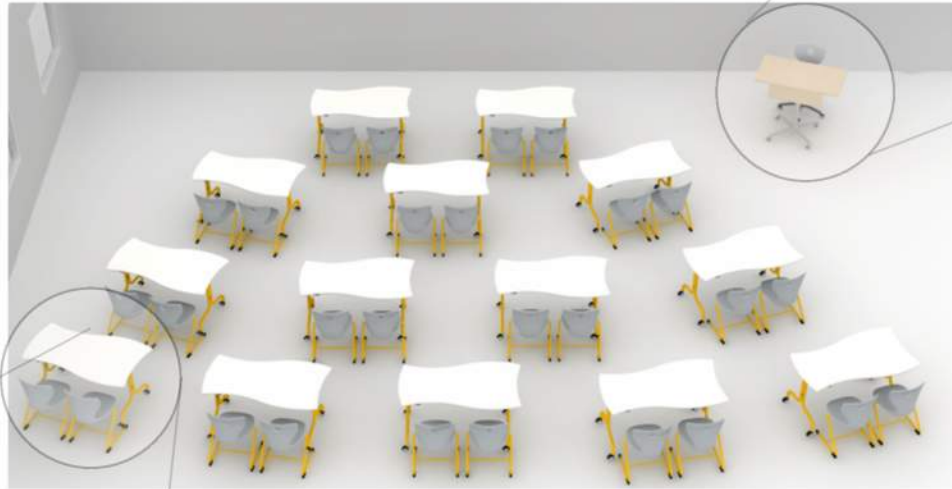

- Concur Flip Top Desk

- Max Stacker III Chair

- AMQ Desk with BBF Pedestal
- Bixby Lite Work Chair

CLASSROOM B

INCLUDES:

- 14 Mobile Flip Top Tables 24"x 60"
- 28 Classroom Chairs
- Teacher's Desk and Chair

\$16,823.33(furniture only)

CLASSROOM B

- RondoLift Height-Adjustable Desk with Modesty

- Panto Move Lupo Chair

- Shift+ Fusion/Flip Table
- Panto Swing Lupo Chair

CLASSROOM C

INCLUDES:

- 14 Mobile Flip Top Tables 24"x 60"
- 28 Classroom Chairs
- Teacher's Desk and Chair