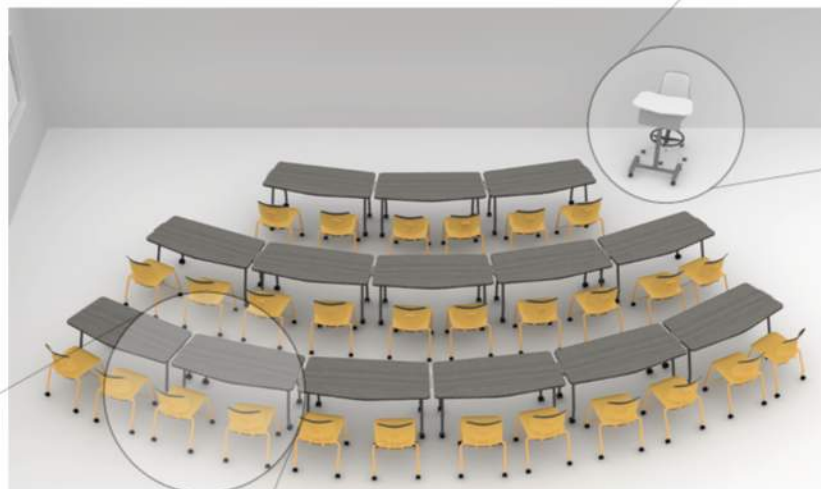

- Flex Chevron Mobile Table with Modesty
- Series 1 Stool