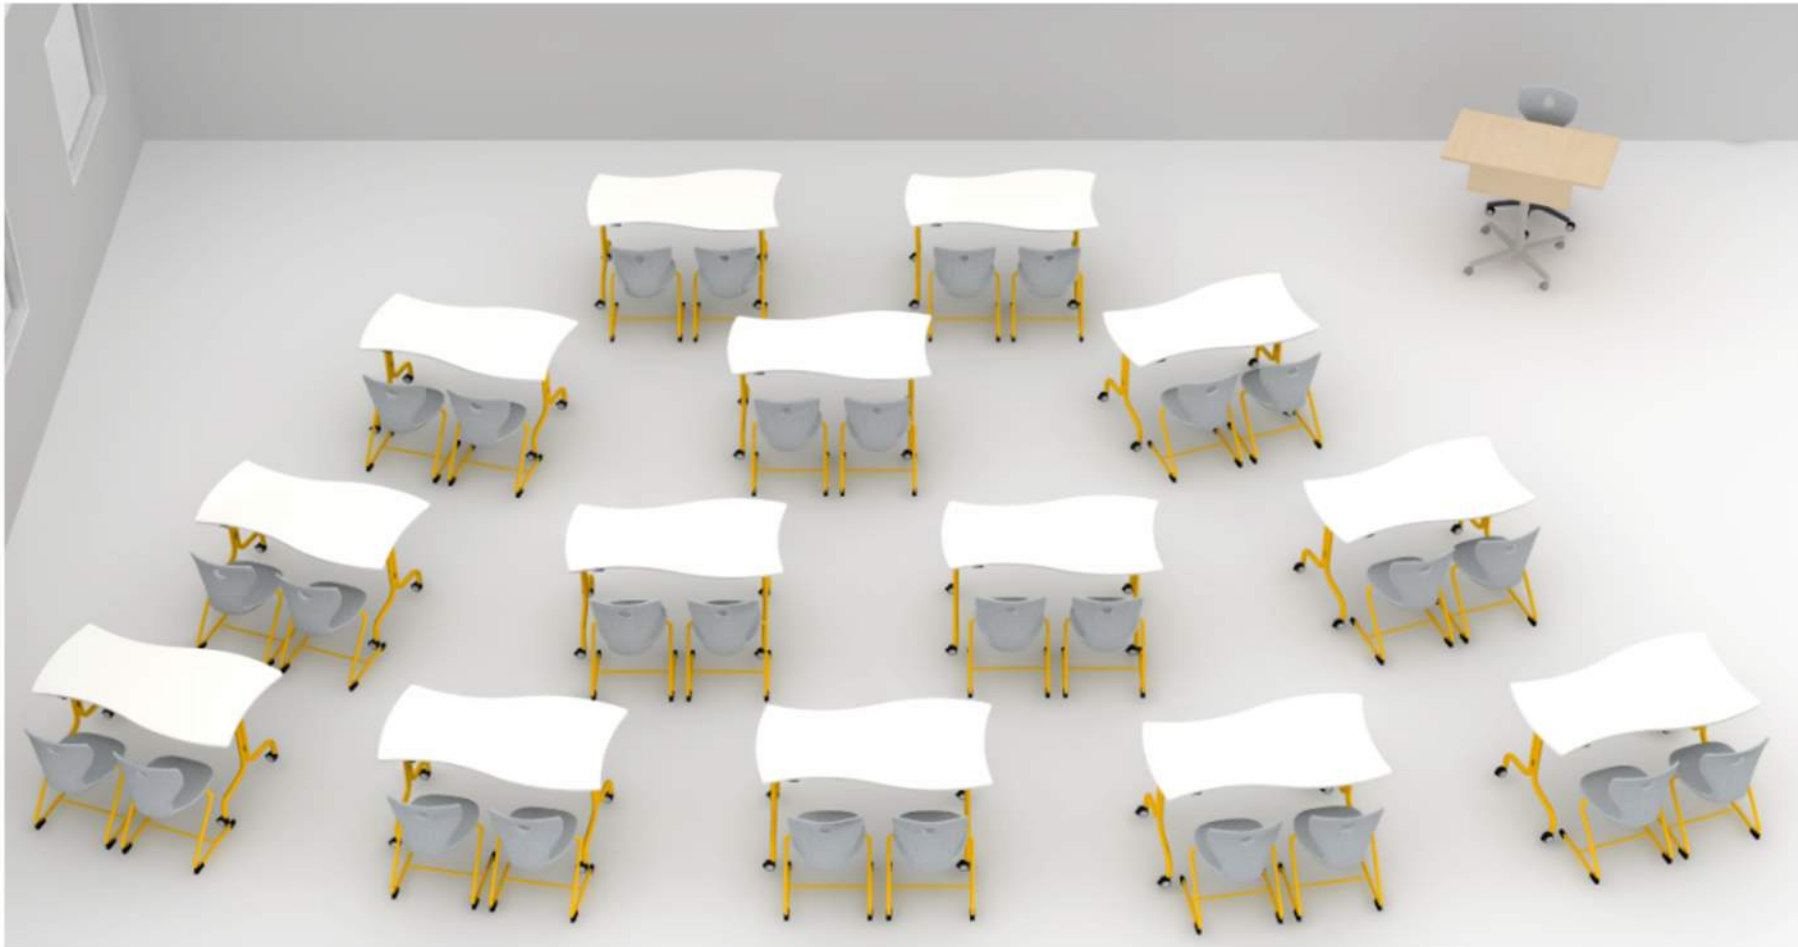

- Concur Flip Top Desk

- Max Stacker III Chair

- AMQ Desk with BBF Pedestal
- Bixby Lite Work Chair

CLASSROOM B

INCLUDES:

- 14 Mobile Flip Top Tables 24"x 60"
- 28 Classroom Chairs
- Teacher's Desk and Chair

\$16,823.33(furniture only)

CLASSROOM B

- RondoLift Height-Adjustable Desk with Modesty

- Panto Move Lupo Chair

- Shift+ Fusion/Flip Table
- Panto Swing Lupo Chair

CLASSROOM C

INCLUDES:

- 14 Mobile Flip Top Tables 24"x 60"
- 28 Classroom Chairs
- Teacher's Desk and Chair