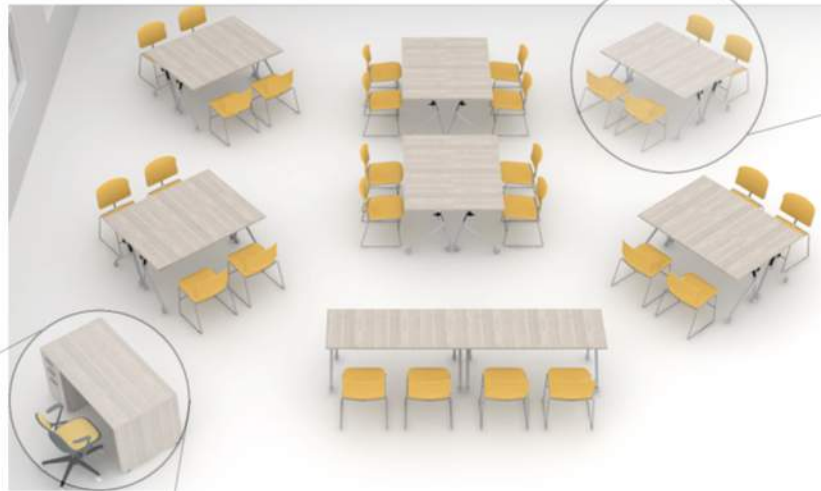

Schools

2025

OS | Schools
Classroom & Private Office Options

CLASSROOM A

INCLUDES:

- 14 Mobile Flip Top Tables 24"x 60"
- 28 Classroom Chairs
- Teacher's Desk and Chair

\$13,855.87 (furniture only)

CLASSROOM A

- Concur Flip Top Desk

- Max Stacker III Chair

- AMQ Desk with BBF Pedestal
- Bixby Lite Work Chair

CLASSROOM B

INCLUDES:

- 14 Mobile Flip Top Tables 24"x 60"
- 28 Classroom Chairs
- Teacher's Desk and Chair